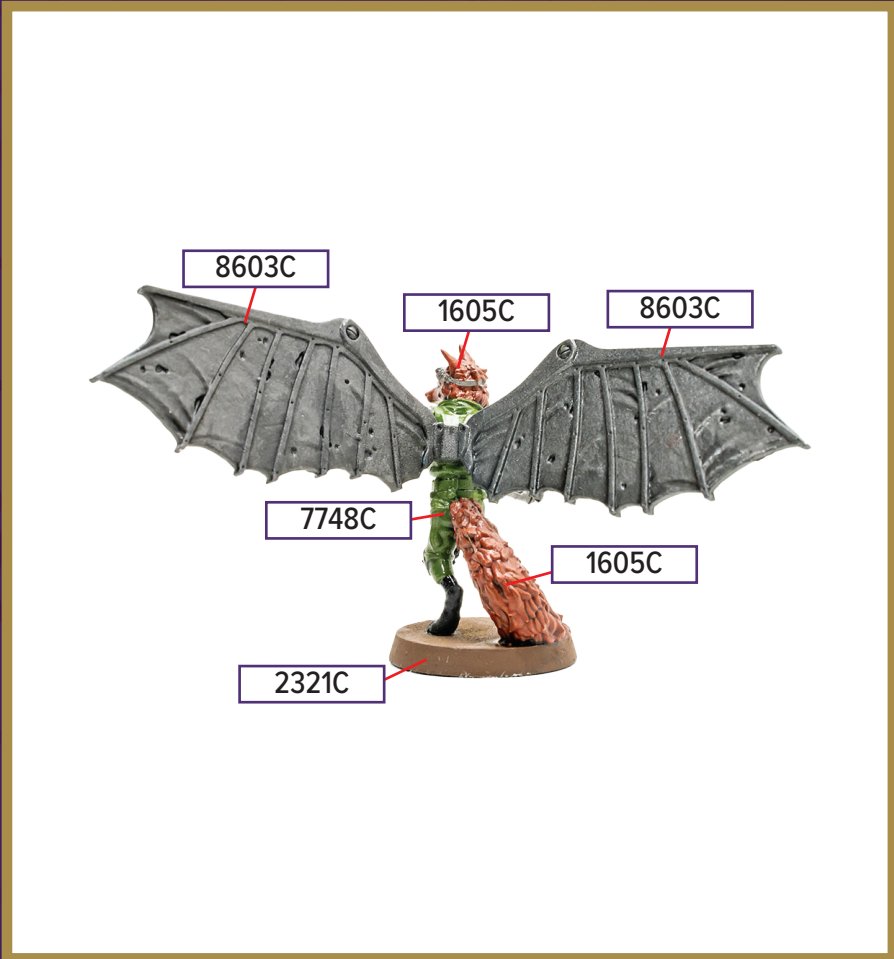

VORID GLIDE STRIKERS

Available in *Rising Tide - Vorid Glide Strikers and Wing Commander Tuck Harrigan Army Expansion*

- 7519C (Injection)
 8600C Metallic
 7503C
- 2321C
 8683C Metallic
- 8603C Metallic
 Black 6C
- 7748C
 871C Metallic

Black 6C for wash

**All colors are Pantone PMS*

VORID GLIDE STRIKERS

Available in *Rising Tide - Vorid Glide Strikers and Wing Commander Tuck Harrigan Army Expansion*

- 1605C (Injection)
- 8600C Metallic
- 2321C
- 8683C Metallic
- 8603C Metallic
- Black 6C
- 7748C
- 7527C