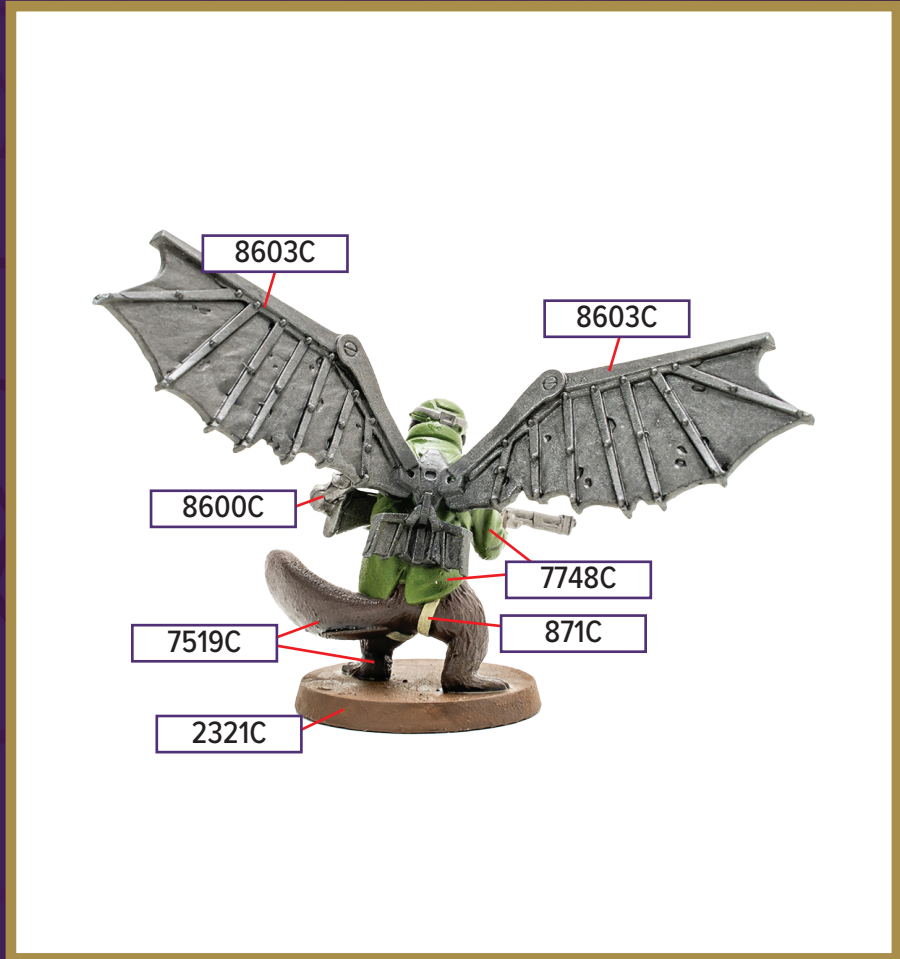

VORID GLIDE STRIKERS

Available in *Rising Tide - Vorid Glide Strikers and Wing Commander Tuck Harrigan Army Expansion*

- 7519C (Injection)
 8600C Metallic
 7503C
- 2321C
 8683C Metallic
- 8603C Metallic
 Black 6C
- 7748C
 871C Metallic

Black 6C for wash

**All colors are Pantone PMS*

VORID GLIDE STRIKERS

Available in *Rising Tide - Vorid Glide Strikers and Wing Commander Tuck Harrigan Army Expansion*

- 1605C (Injection)
- 8600C Metallic
- 2321C
- 8683C Metallic
- 8603C Metallic
- Black 6C
- 7748C
- 7527C