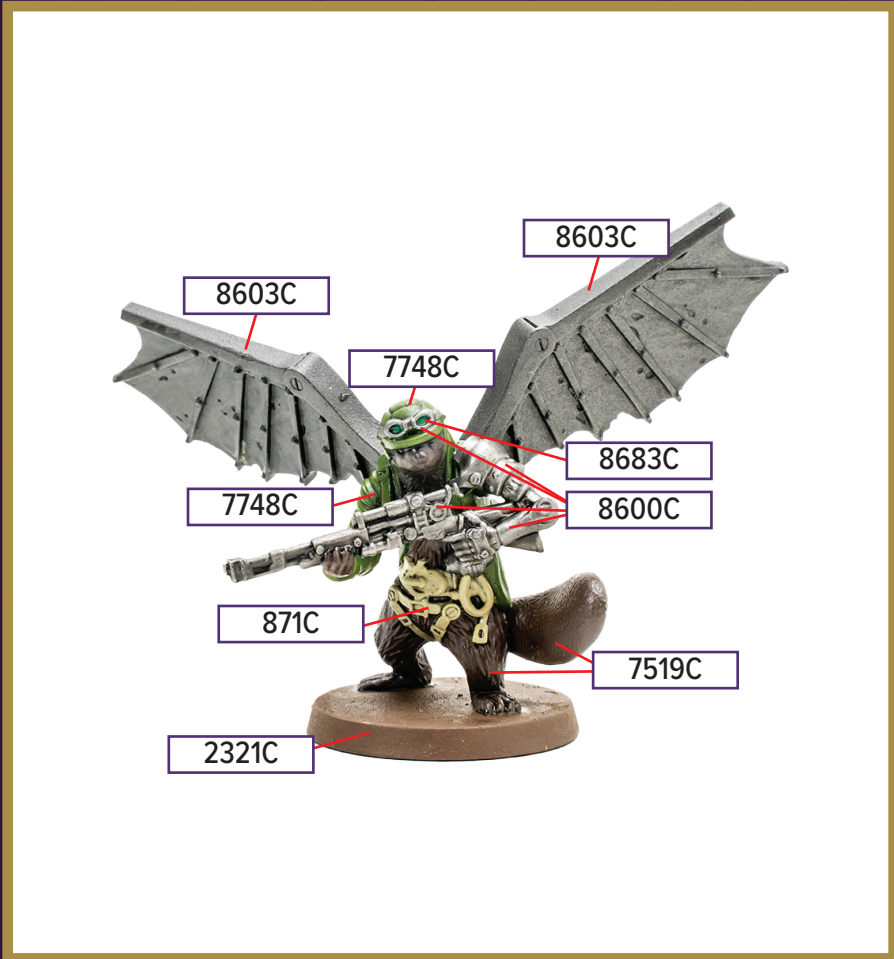

VORID GLIDE STRIKERS

Available in *Rising Tide - Vorid Glide Strikers and Wing Commander Tuck Harrigan Army Expansion*

- 7519C (Injection)
 8600C Metallic
 7503C
- 2321C
 8683C Metallic
- 8603C Metallic
 Black 6C
- 7748C
 871C Metallic

Black 6C for wash

**All colors are Pantone PMS*

VORID GLIDE STRIKERS

Available in *Rising Tide - Vorid Glide Strikers and Wing Commander Tuck Harrigan Army Expansion*

- 1605C (Injection)
- 8600C Metallic
- 2321C
- 8683C Metallic
- 8603C Metallic
- Black 6C
- 7748C
- 7527C