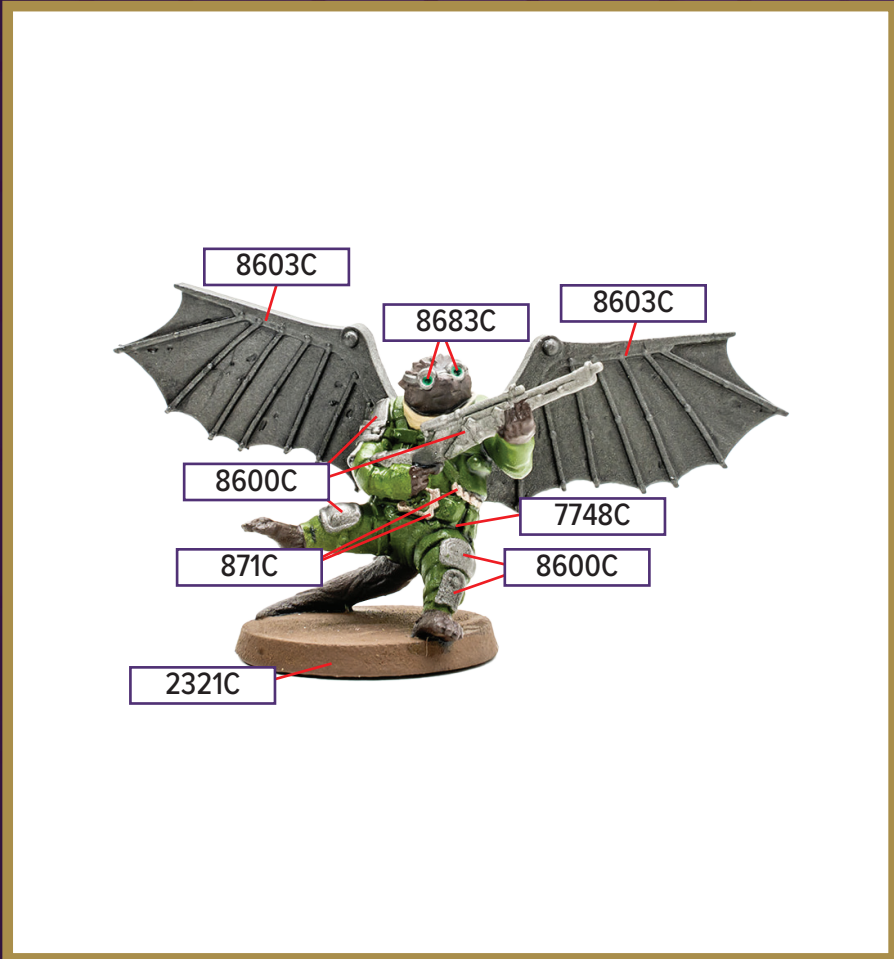

VORID GLIDE STRIKERS

Available in *Rising Tide - Vorid Glide Strikers and Wing Commander Tuck Harrigan Army Expansion*

- 7519C (Injection)
 8600C Metallic
 7503C
- 2321C
 8683C Metallic
- 8603C Metallic
 Black 6C
- 7748C
 871C Metallic

Black 6C for wash

**All colors are Pantone PMS*

VORID GLIDE STRIKERS

Available in *Rising Tide - Vorid Glide Strikers and Wing Commander Tuck Harrigan Army Expansion*

- 1605C (Injection)
- 8600C Metallic
- 2321C
- 8683C Metallic
- 8603C Metallic
- Black 6C
- 7748C
- 7527C

Black 6C for wash

**All colors are Pantone PMS*

VORID GLIDE STRIKERS

Available in *Rising Tide - Vorid Glide Strikers and Wing Commander Tuck Harrigan Army Expansion*

- | | |
|-------------------|----------------|
| 7519C (Injection) | 8600C Metallic |
| 2321C | 8683C Metallic |
| 8603C Metallic | 7503C |
| 7748C | 871C Metallic |