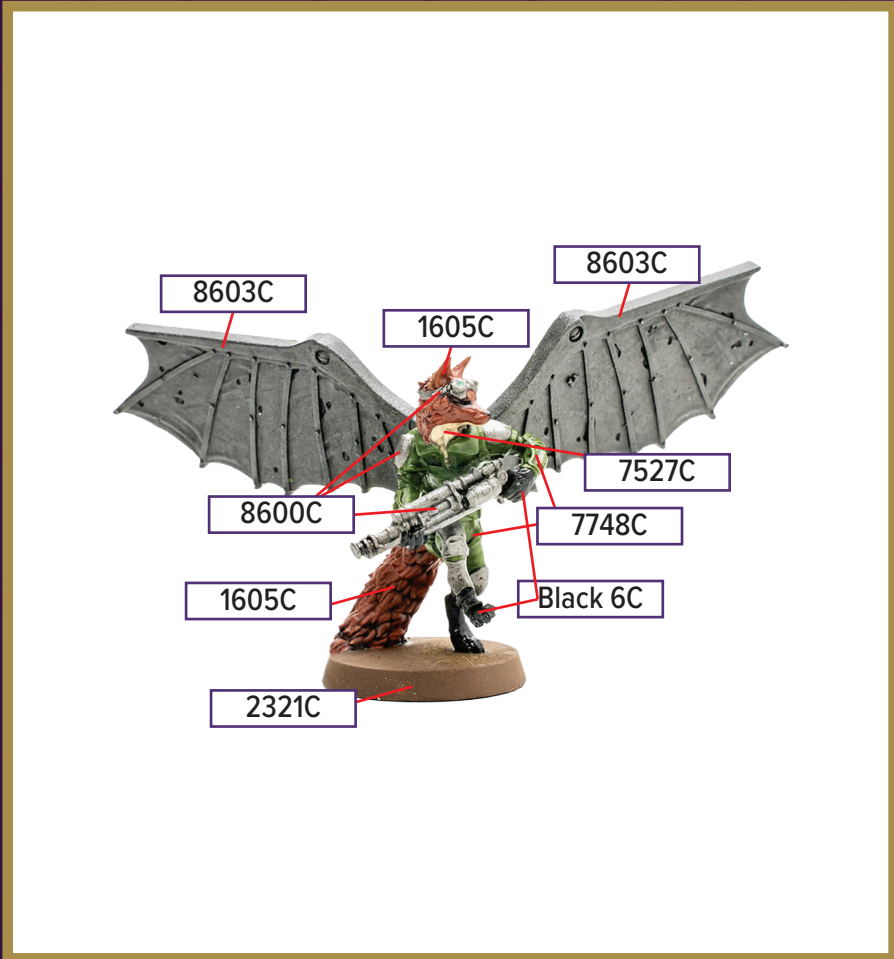

VORID GLIDE STRIKERS

Available in *Rising Tide - Vorid Glide Strikers and Wing Commander Tuck Harrigan Army Expansion*

- 7519C (Injection)
 8600C Metallic
 7503C
- 2321C
 8683C Metallic
- 8603C Metallic
 Black 6C
- 7748C
 871C Metallic

Black 6C for wash

**All colors are Pantone PMS*

VORID GLIDE STRIKERS

Available in *Rising Tide - Vorid Glide Strikers and Wing Commander Tuck Harrigan Army Expansion*

- 1605C (Injection)
- 8600C Metallic
- 2321C
- 8683C Metallic
- 8603C Metallic
- Black 6C
- 7748C
- 7527C

Black 6C for wash

**All colors are Pantone PMS*

VORID GLIDE STRIKERS

Available in *Rising Tide - Vorid Glide Strikers and Wing Commander Tuck Harrigan Army Expansion*

- | | |
|-------------------|----------------|
| 7519C (Injection) | 8600C Metallic |
| 2321C | 8683C Metallic |
| 8603C Metallic | 7503C |
| 7748C | 871C Metallic |