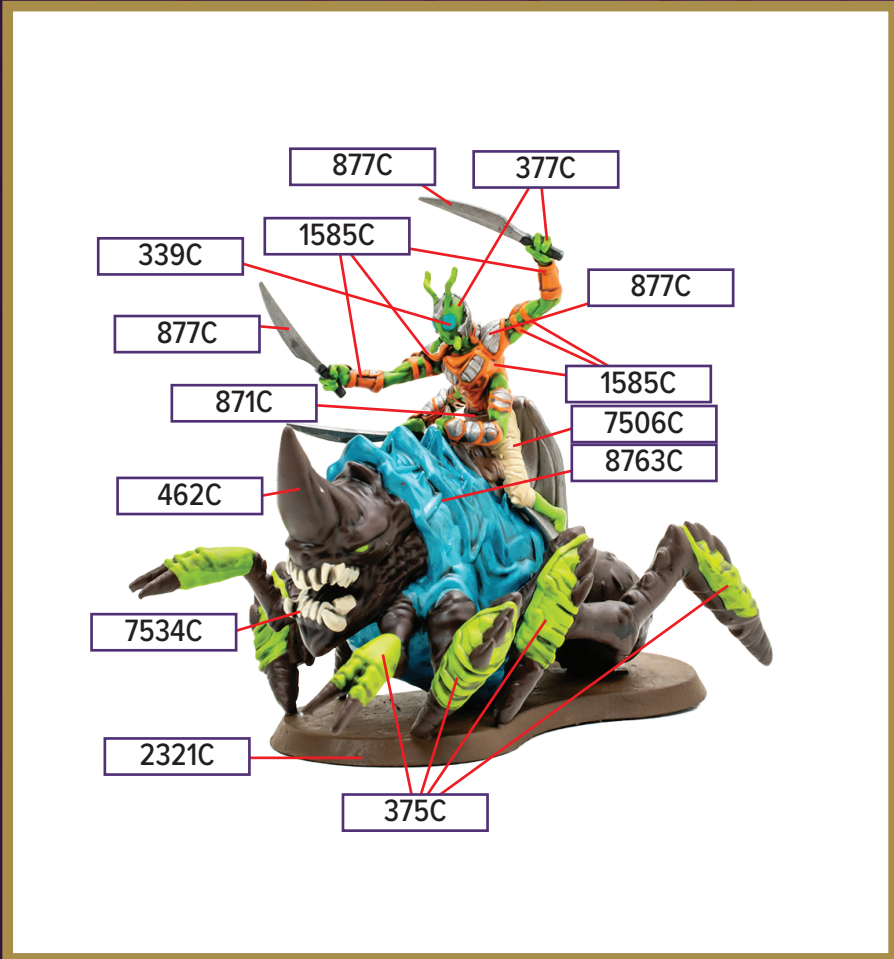

THYRAXIS DRAGOON

Available in *Thyraxis Dragoon Miniature Promo*

2321C	462C (Injection)	1585C
375C	377C	7506C
8763C Metallic	877C Metallic	871C Metallic
7534C	339C	Black 6C

Black 6C for wash

**All colors are Pantone PMS*