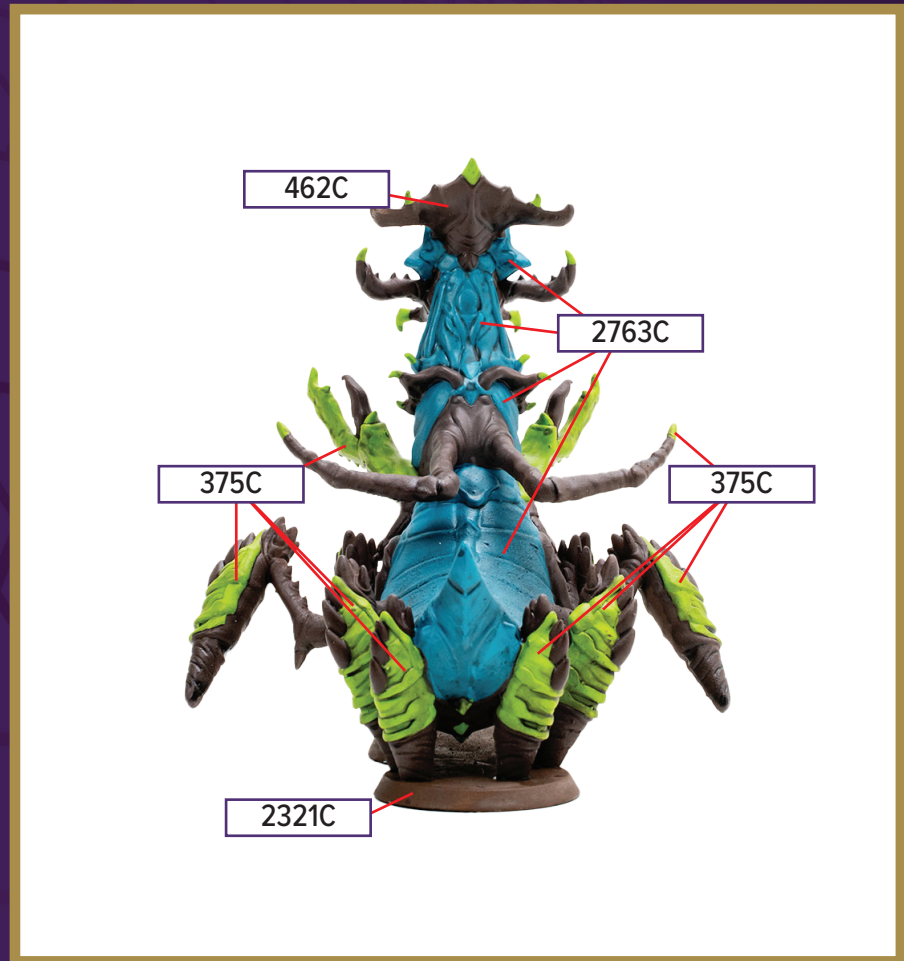

QUEEN MALADRIX

Available in *Rising Tide - Queen Maladrix and Festering Honor Guard Army Expansion*

- 2321C
- 462C (Injection)
- 375C
- 8763C Metallic
- 7534C

Black 6C for wash

*All colors are Pantone PMS