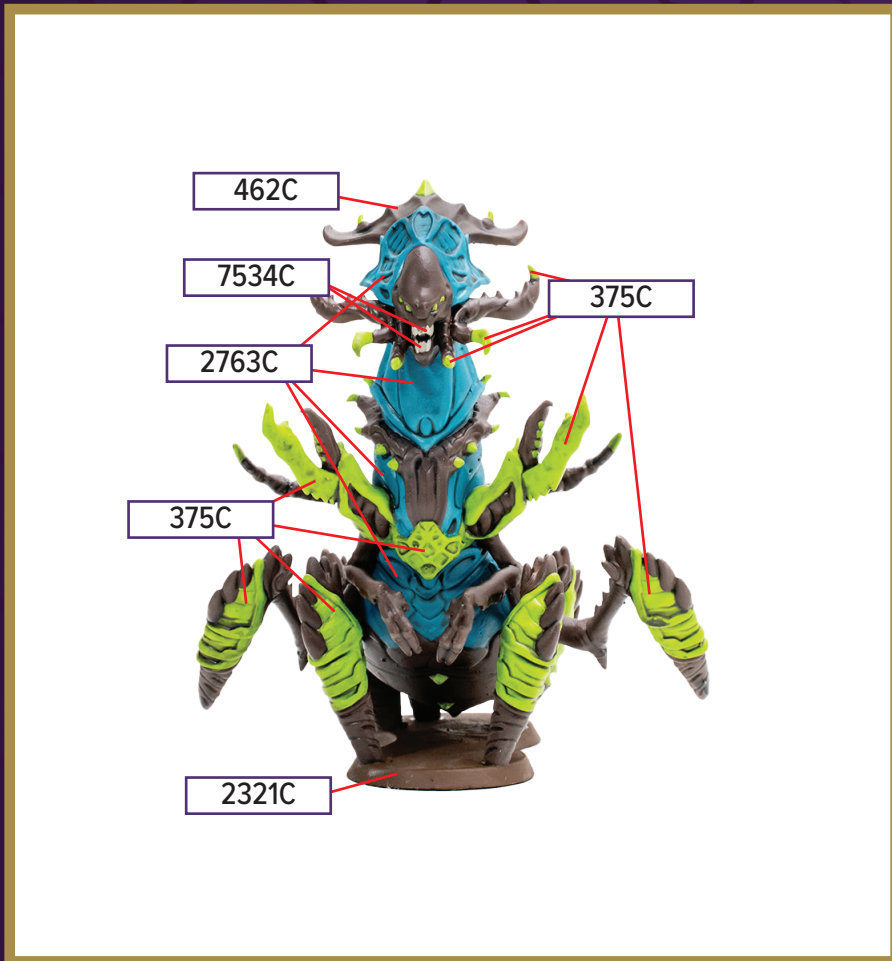

QUEEN MALADRIX

Available in *Rising Tide - Queen Maladrix and Festering Honor Guard Army Expansion*

- 2321C
- 462C (Injection)
- 375C
- 8763C Metallic
- 7534C

Black 6C for wash

*All colors are Pantone PMS