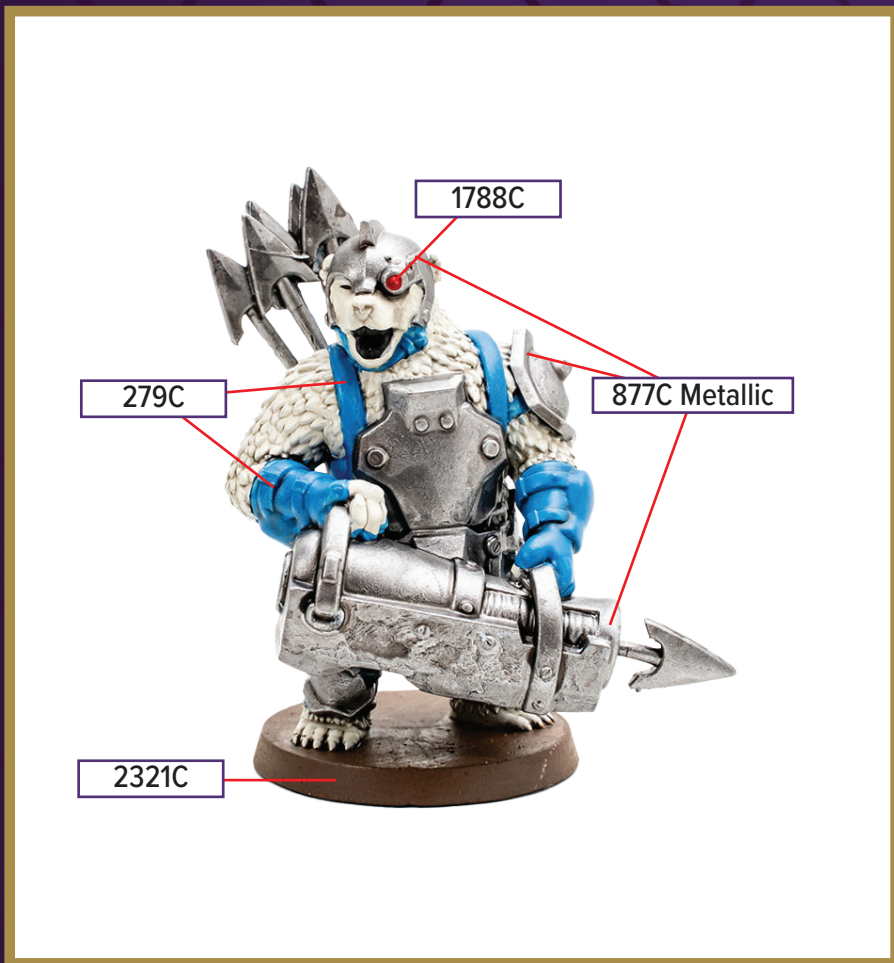

ORDO BOREALIS

Available in *Rising Tide - Knight Primus Adelbern and Ordo Borealis Army Expansion*

 877C Metallic	 425C
 279C	 2321C
 431C	 1788C
 7527C (Injection)	

Black 6C for wash

*All colors are Pantone PMS

ORDO BOREALIS

Available in *Rising Tide - Knight Primus Adelbern and Ordo Borealis Army Expansion*

- 877C Metallic
- 279C
- 431C
- 7527C (Injection)
- 425C
- 2321C
- 1788C

Black 6C for wash

**All colors are Pantone PMS*