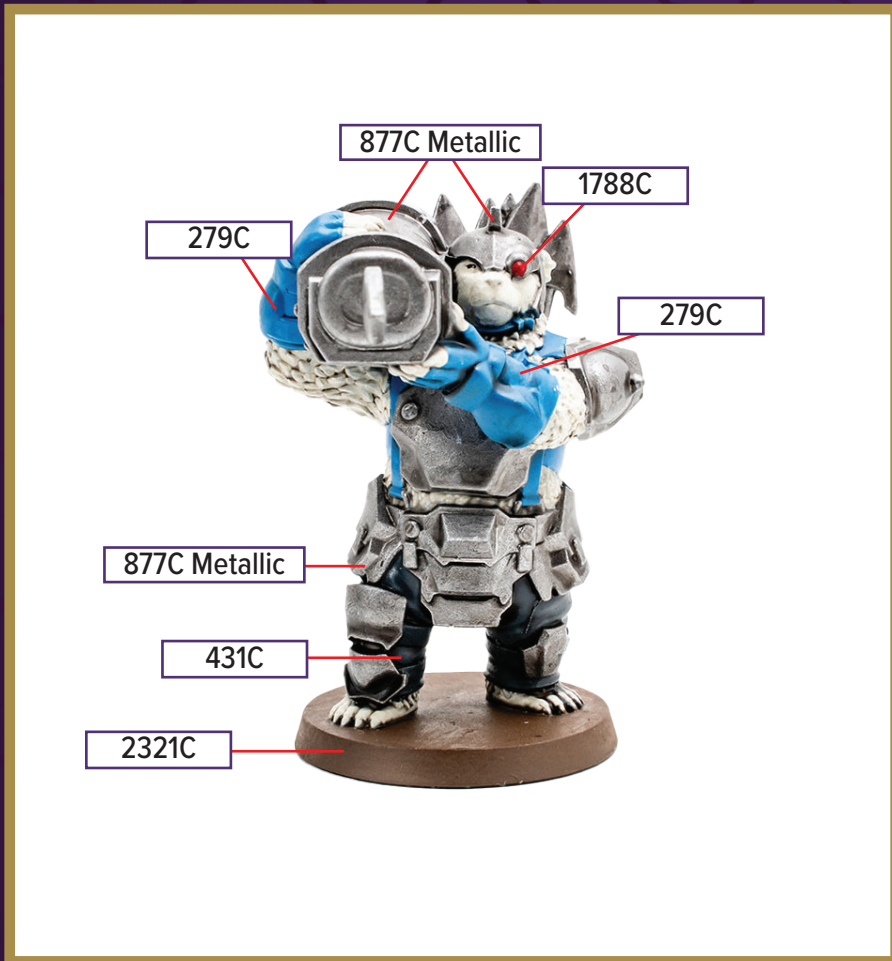

ORDO BOREALIS

Available in *Rising Tide - Knight Primus Adelbern and Ordo Borealis Army Expansion*

 877C Metallic	 425C
 279C	 2321C
 431C	 1788C
 7527C (Injection)	

Black 6C for wash

*All colors are Pantone PMS

ORDO BOREALIS

Available in *Rising Tide - Knight Primus Adelbern and Ordo Borealis Army Expansion*

- 877C Metallic
- 279C
- 431C
- 7527C (Injection)
- 425C
- 2321C
- 1788C

Black 6C for wash

**All colors are Pantone PMS*