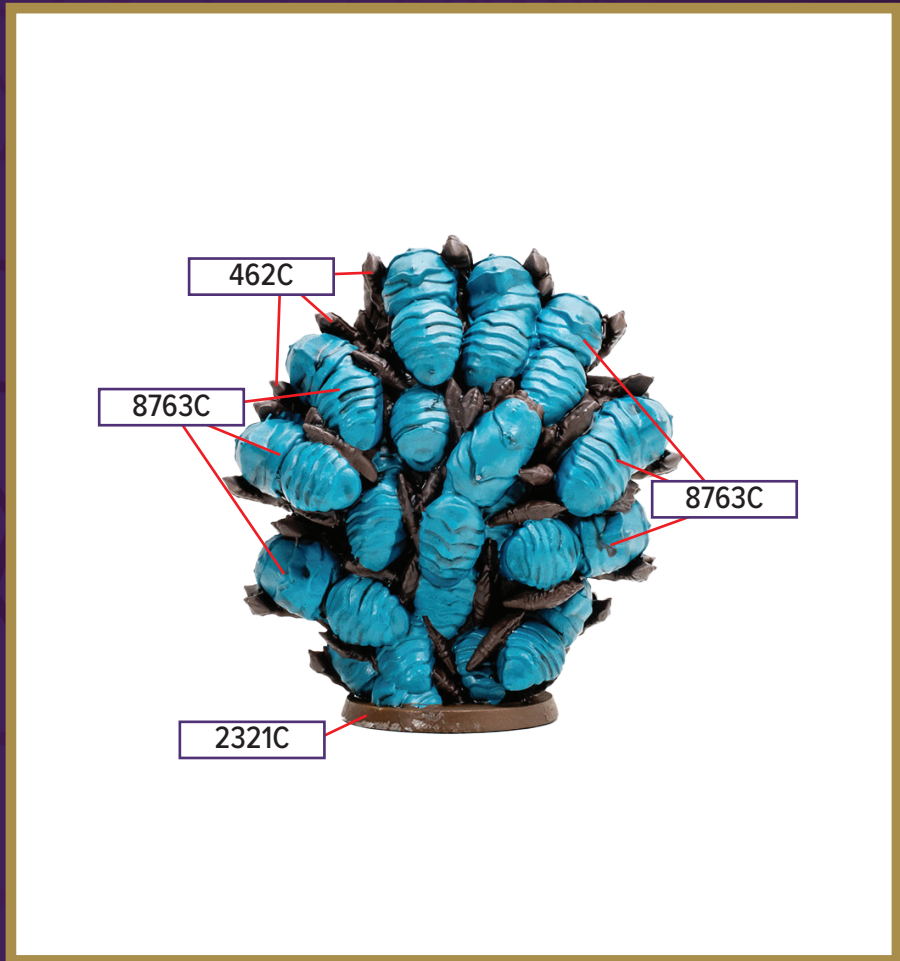

# OATHBOUND PHALANX

Available in *Rising Tide - Oathbound Phalanx and Oathbound Legionnaires Army Expansion*

- 2321C
- 8763C Metallic
- 7534C
- 462C (Injection)

Black 6C for wash

*\*All colors are Pantone PMS*