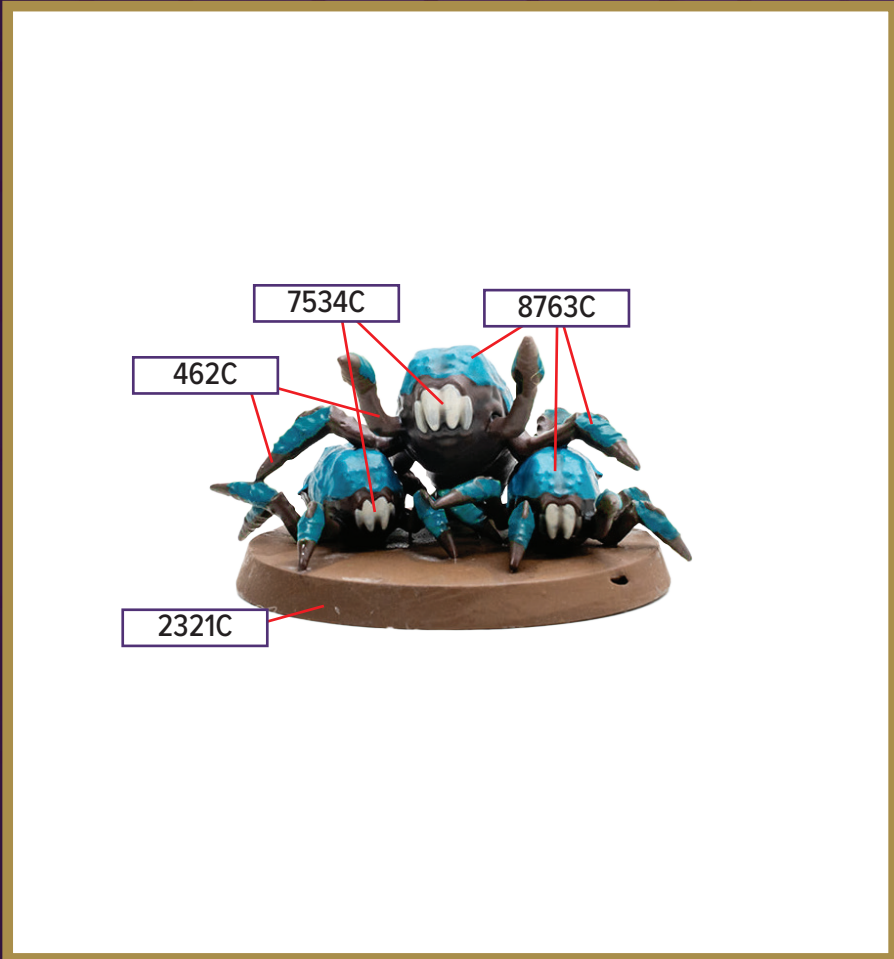

OATHBOUND LEGIONNAIRES

Available in *Rising Tide - Oathbound Phalanx* and *Oathbound Legionnaires Army Expansion*

- 2321C
- 462C (Injection)
- 375C
- 8763C Metallic
- 7534C

Black 6C for wash

*All colors are Pantone PMS

OATHBOUND LEGIONNAIRES

Available in *Rising Tide - Oathbound Phalanx and Oathbound Legionnaires Army Expansion*

- 2321C
- 462C (Injection)
- 375C
- 8763C Metallic
- 7534C

Black 6C for wash

**All colors are Pantone PMS*