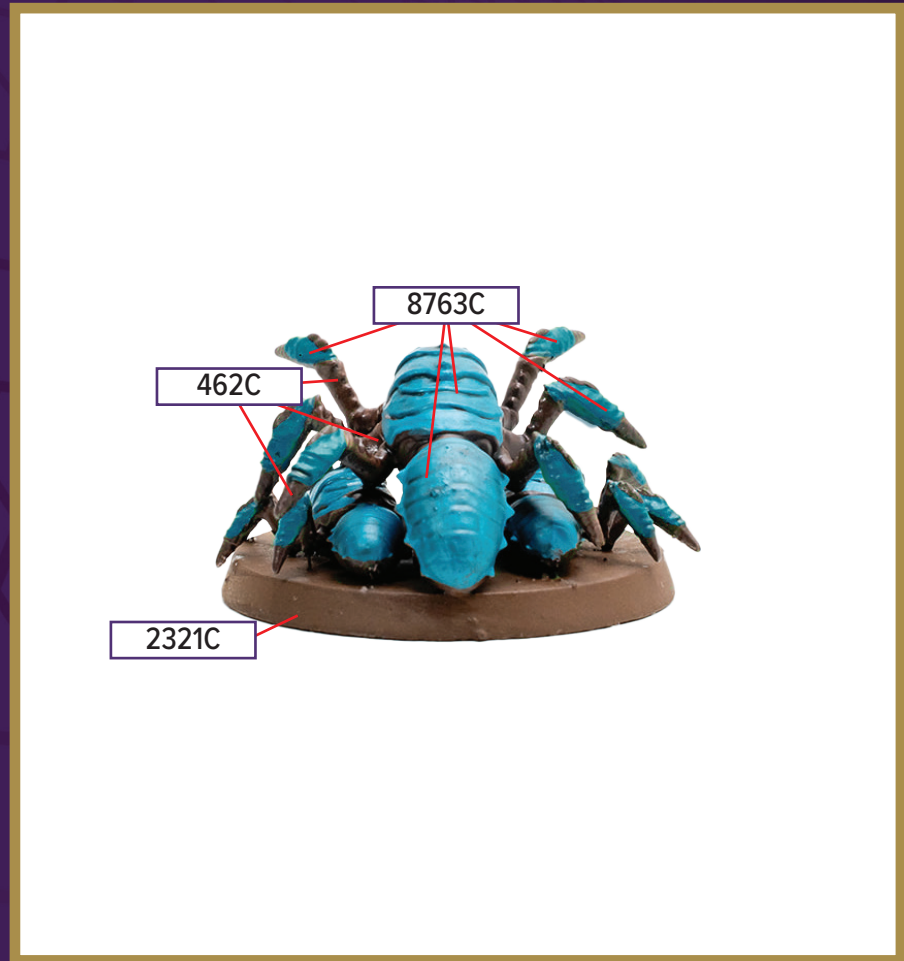

OATHBOUND LEGIONNAIRES