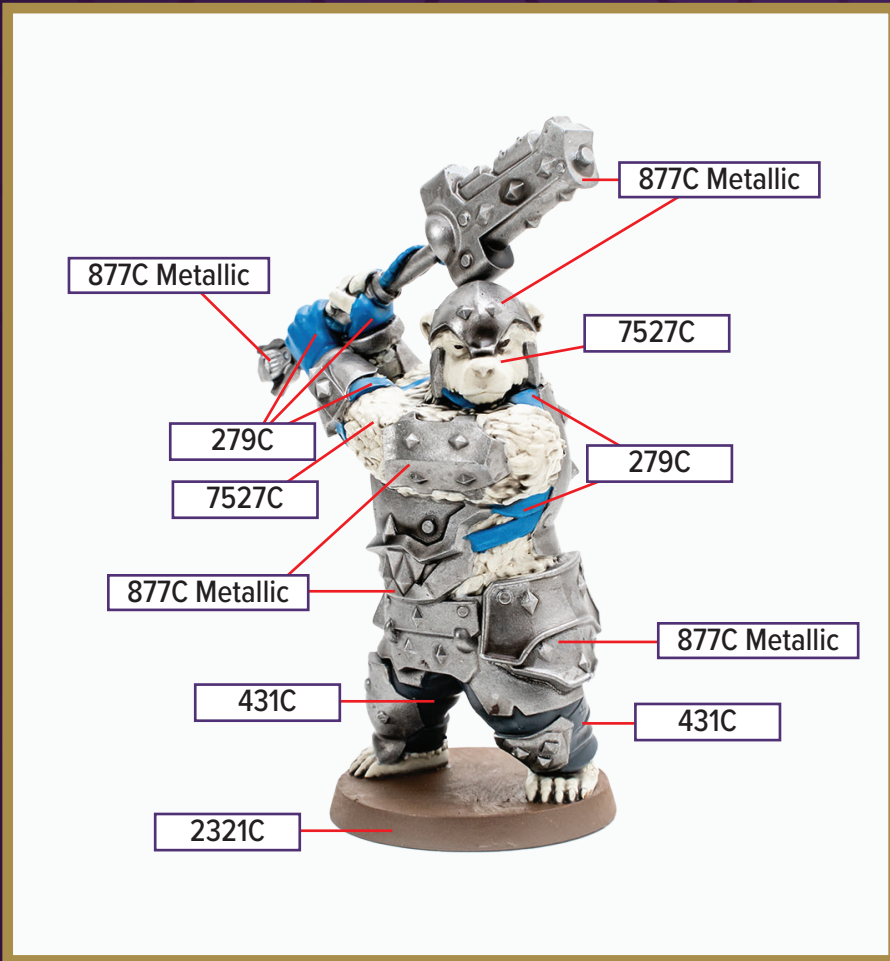

# KNIGHT PRIMUS ADELBERN

Available in Rising Tide - Knight Primus Adelbern and Ordo Borealis Army Expansion

 877C Metallic	 425C
 279C	 2321C
 431C	
 7527C (Injection)	

Black 6C for wash

\*All colors are Pantone PMS