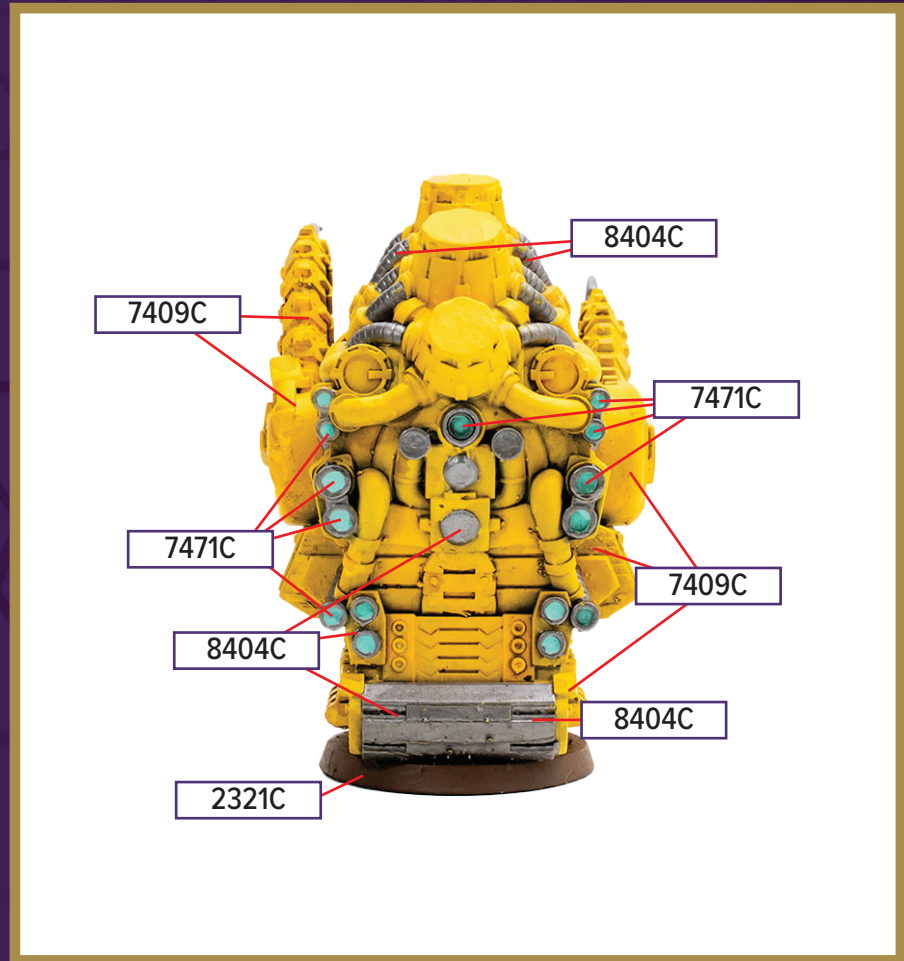

HELLFORGE MANDUKOR

Available in *Rising Tide - Hellforge Mandukor Army Expansion*

- 7409C
- 7471C
- 2321C
- 8404C Metallic
- 7529C
- Black 6C

Black 6C for wash

**All colors are Pantone PMS*