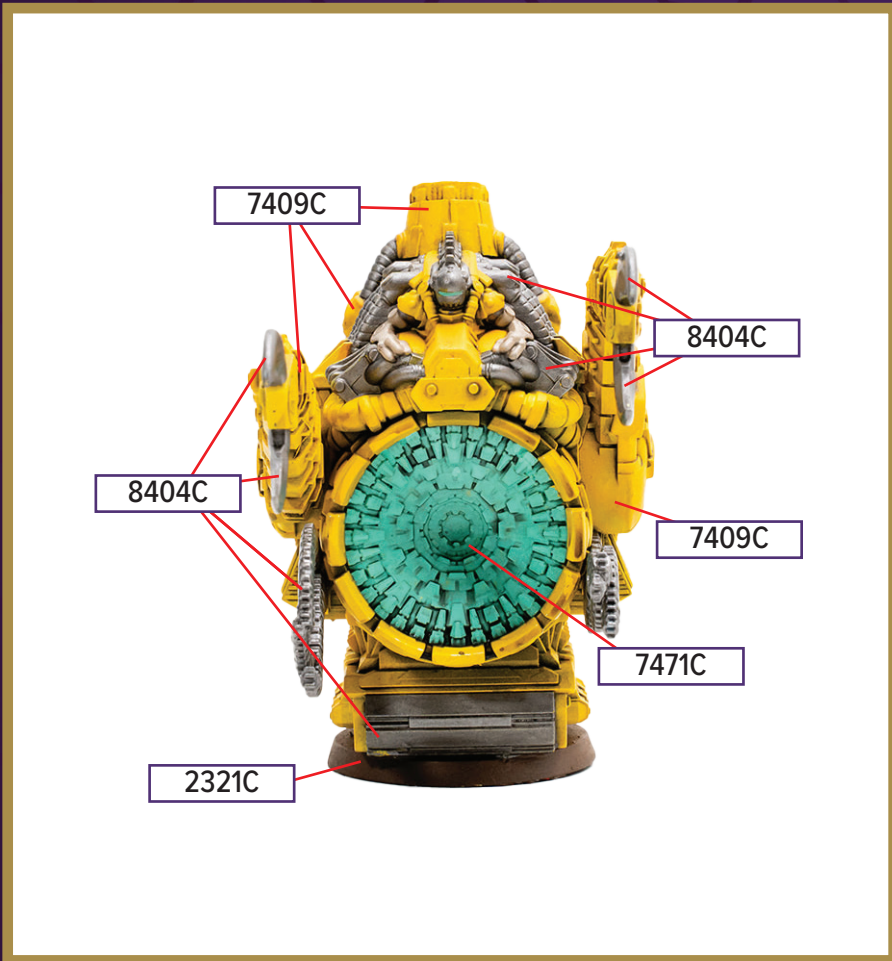

HELLFORGE MANDUKOR

Available in *Rising Tide - Hellforge Mandukor Army Expansion*

- 7409C
- 7471C
- 2321C
- 8404C Metallic
- 7529C
- Black 6C

Black 6C for wash

**All colors are Pantone PMS*