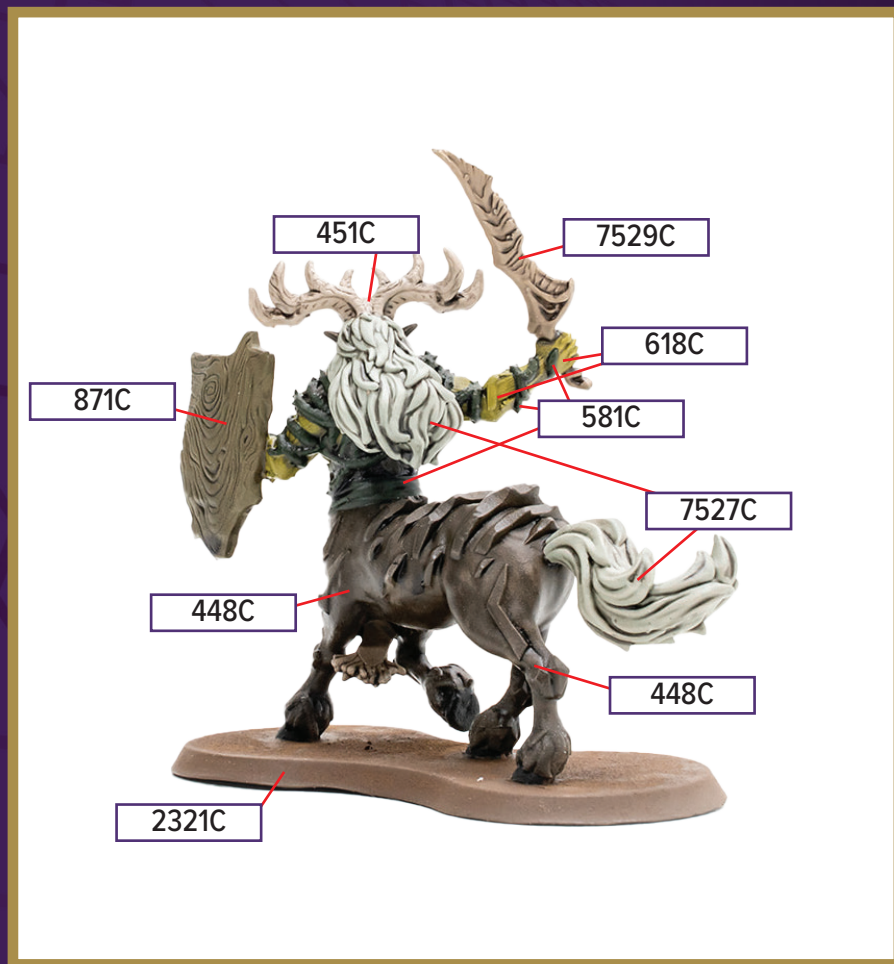

HALUSHIA, SCION OF THE WILD

Available in *Rising Tide - Sonlen and Halushia Army Expansion*

 7529C	 618C	 451C
 871C Metallic	 448C	
 7527C	 Black 6C	
 581C	 2321C	

Black 6C for wash

**All colors are Pantone PMS*