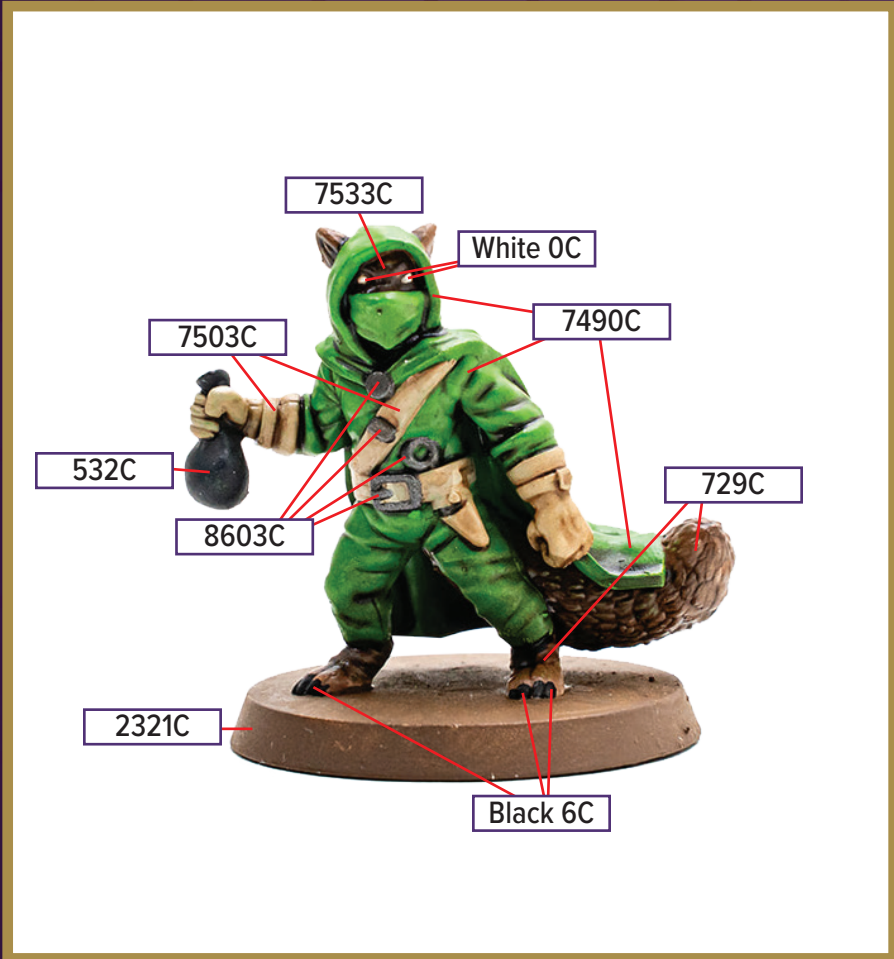

# TANUKI TRICKSTER

Available in *Molten Crustaceans & Tanuki Tricksters Army*

|  |  |   |
|--|--|---|
|  Black 532C |  8603C Metallic |  7490C |
|  2321C      |  White 0C       |   |
|  Black 6C   |  7533C          |   |
|  7503C      |  729C           |   |

**Black 6C for wash**

*\*All colors are Pantone PMS*