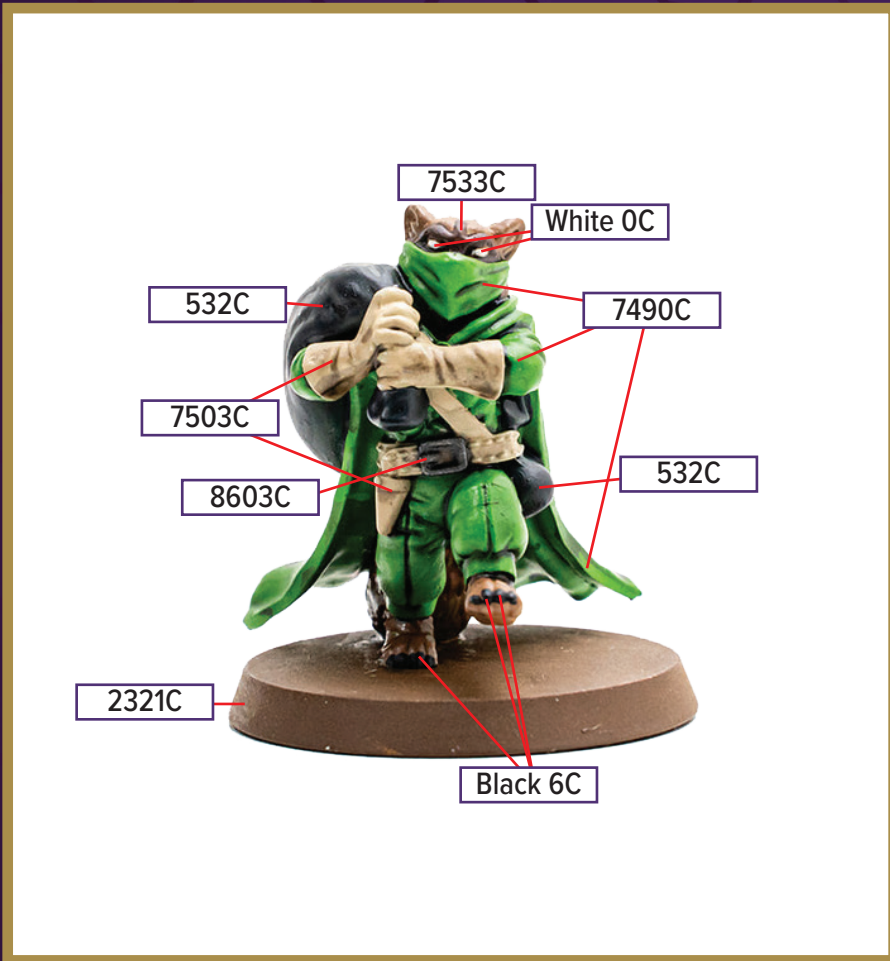

# TANUKI TRICKSTER

Available in *Molten Crustaceans & Tanuki Tricksters Army*

|  |  |   |
|--|--|---|
|  Black 532C |  8603C Metallic |  7490C |
|  2321C      |  White 0C       |   |
|  Black 6C   |  7533C          |   |
|  7503C      |  729C           |   |

**Black 6C for wash**

*\*All colors are Pantone PMS*