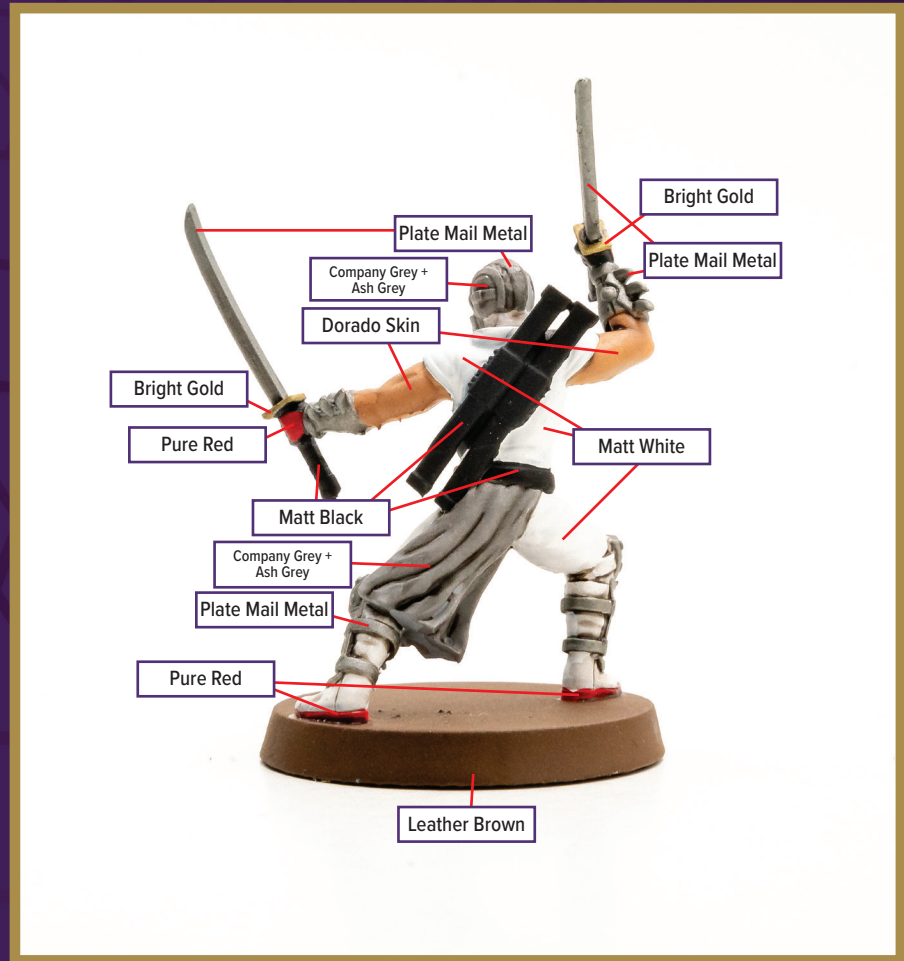

STORM SHADOW

Available in *Heroscape: G.I. JOE: Rumble at the Rift Battle Box*

 Pure Red	 Leather Brown	 Brigade Grey
 Matt Black	 Plate Mail Metal	
 Matt White	 Company Grey + Ash Grey	
 Dorado Skin	 Bright Gold	

Dark Tone for wash

Disclaimer: The paint colors on this guide are suggestions. Not all colors will be perfect matches.