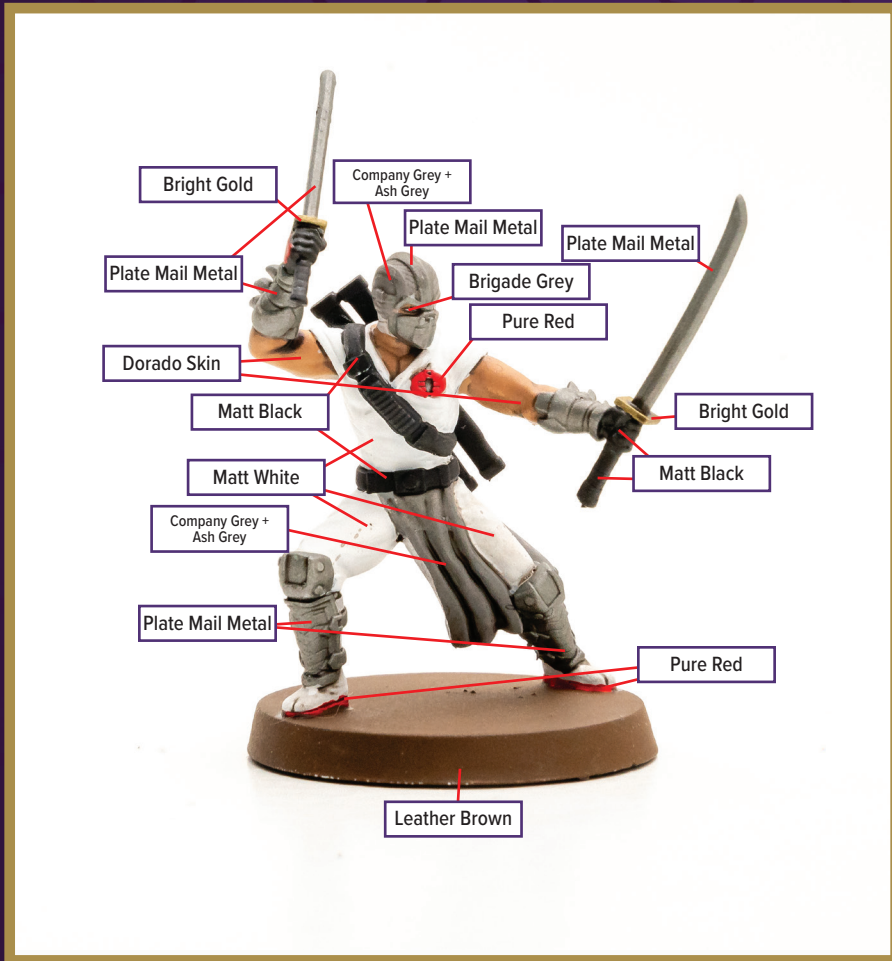

STORM SHADOW

Available in *Heroscape: G.I. JOE: Rumble at the Rift Battle Box*

 Pure Red	 Leather Brown	 Brigade Grey
 Matt Black	 Plate Mail Metal	
 Matt White	 Company Grey + Ash Grey	
 Dorado Skin	 Bright Gold	

Dark Tone for wash

Disclaimer: The paint colors on this guide are suggestions. Not all colors will be perfect matches.