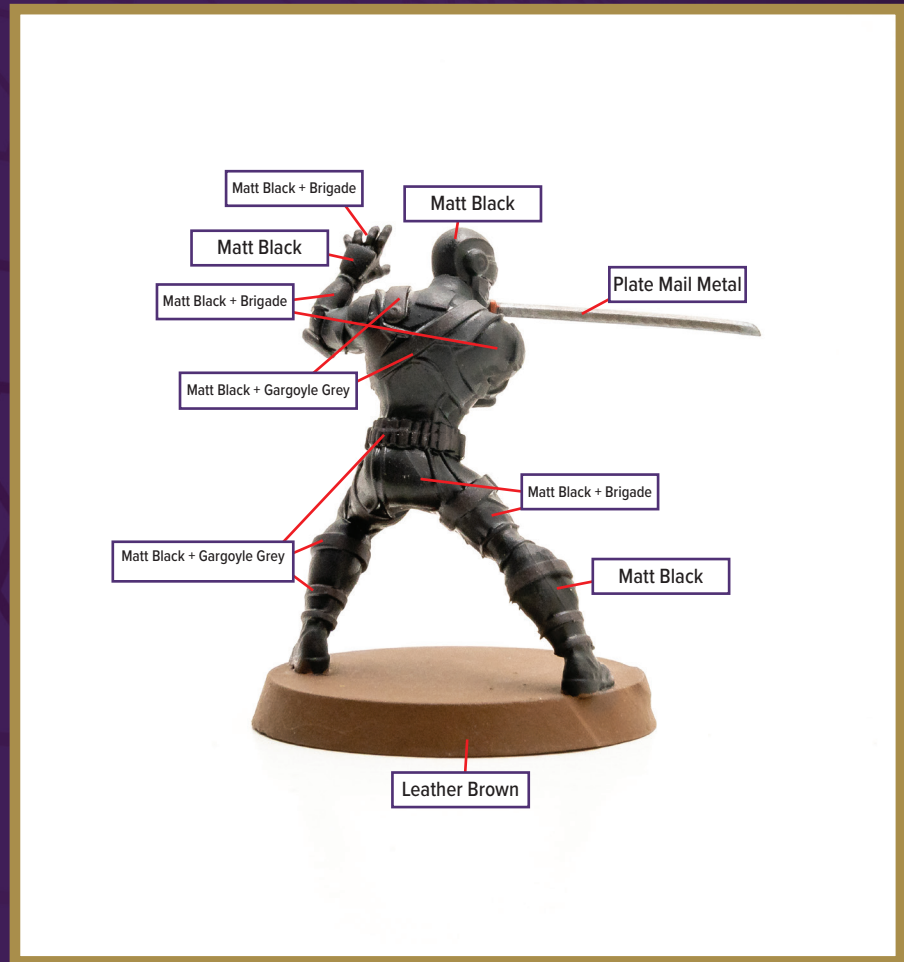

SNAKE EYES

Available in *Heroscape: G.I. JOE: Rumble at the Rift Battle Box*

	Burning Ore + Leather Brown		Plate Mail Metal
	Matt Black		Matt Black + Brigade Grey
	Matt Black + Gargoyle Grey		
	Leather Brown		

Dark Tone for wash

Disclaimer: The paint colors on this guide are suggestions. Not all colors will be perfect matches.