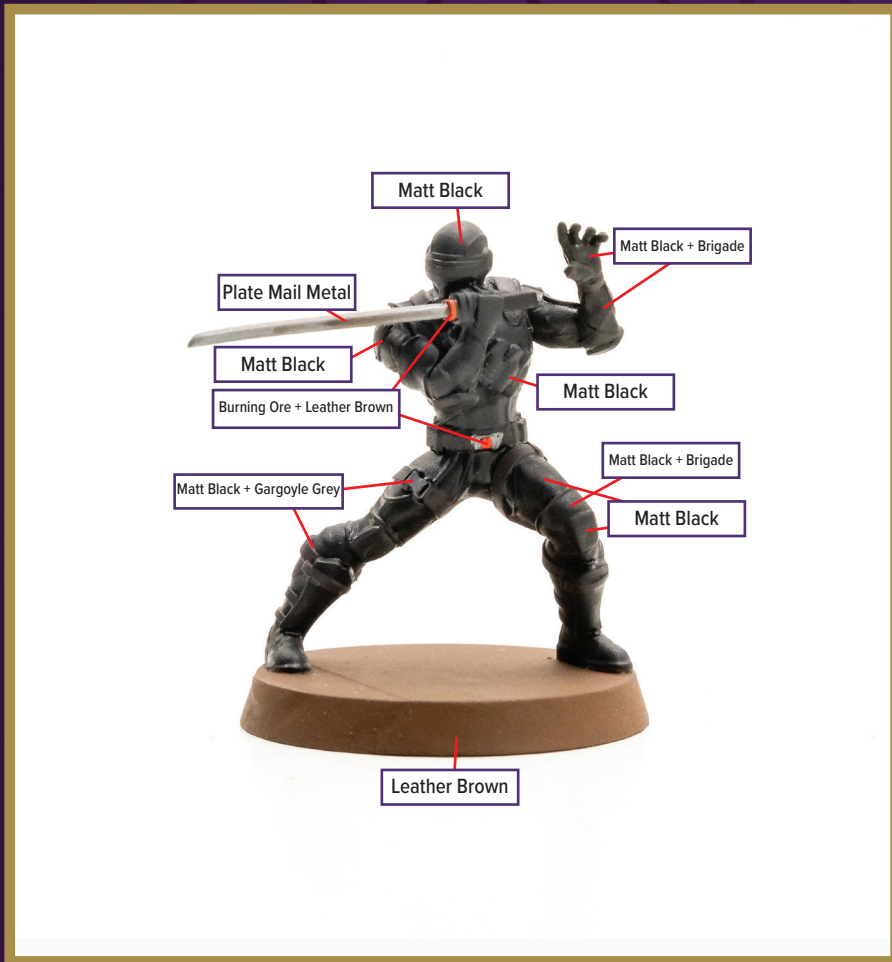

SNAKE EYES

Available in *Heroscape: G.I. JOE: Rumble at the Rift Battle Box*

	Burning Ore + Leather Brown		Plate Mail Metal
	Matt Black		Matt Black + Brigade Grey
	Matt Black + Gargoyle Grey		
	Leather Brown		

Dark Tone for wash

Disclaimer: The paint colors on this guide are suggestions. Not all colors will be perfect matches.