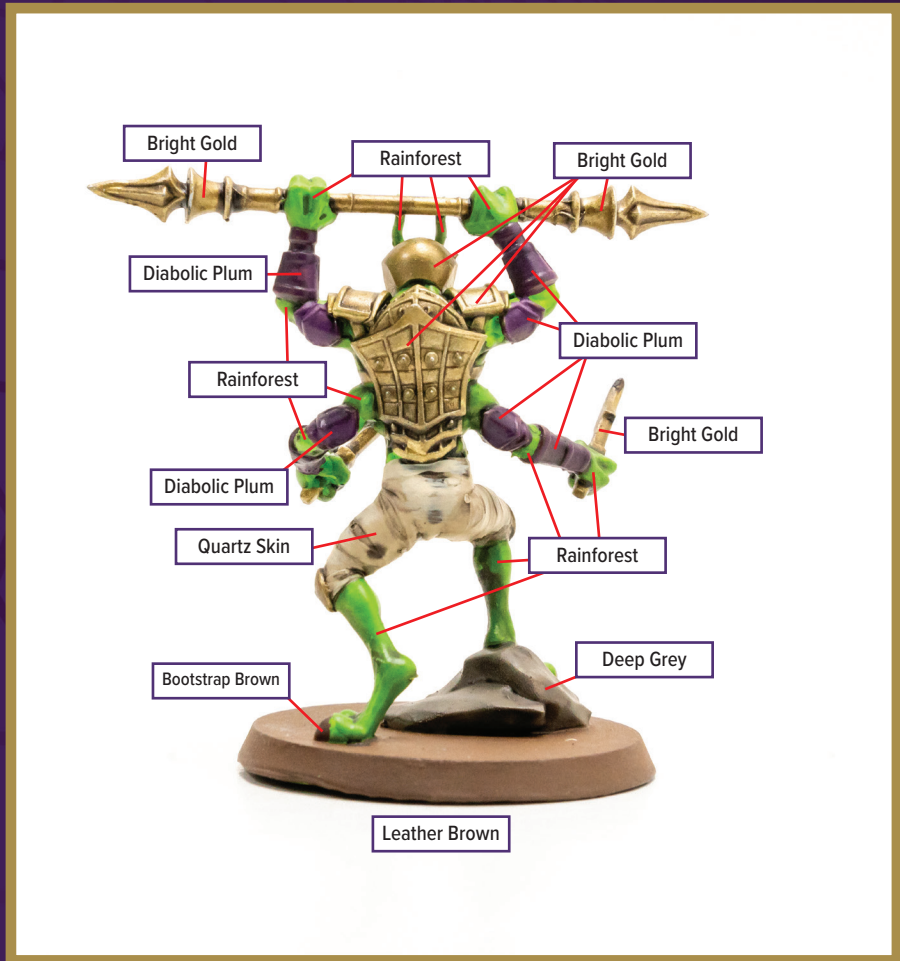

SKORDYRE INFANTRY 1

Available in *Heroscape: Thormun's Thunder - Skordyre Soldiers*

 Rainforest	 Aqua Alchemy	 Brigade Grey
 Diabolic Plum	 Quartz Skin	
 Bright Gold	 Leather Brown	
 Glowing Inferno	 Bootstrap Brown	

Dark Tone for wash

Disclaimer: The paint colors on this guide are suggestions. Not all colors will be perfect matches.

SKORDYRE INFANTRY 2

Available in *Heroscape: Thormun's Thunder - Skordyre Soldiers*

 Rainforest	 Aqua Alchemy	 Deep Grey
 Diabolic Plum	 Quartz Skin	 Brigade Grey
 Bright Gold	 Leather Brown	
 Glowing Inferno	 Bootstrap Brown	

Dark Tone for wash

Disclaimer: The paint colors on this guide are suggestions. Not all colors will be perfect matches.

SKORDYRE INFANTRY 3

Available in *Heroscape: Thormun's Thunder - Skordyre Soldiers*

 Rainforest	 Aqua Alchemy	 Brigade Grey
 Diabolic Plum	 Quartz Skin	
 Bright Gold	 Leather Brown	
 Glowing Inferno	 Bootstrap Brown	