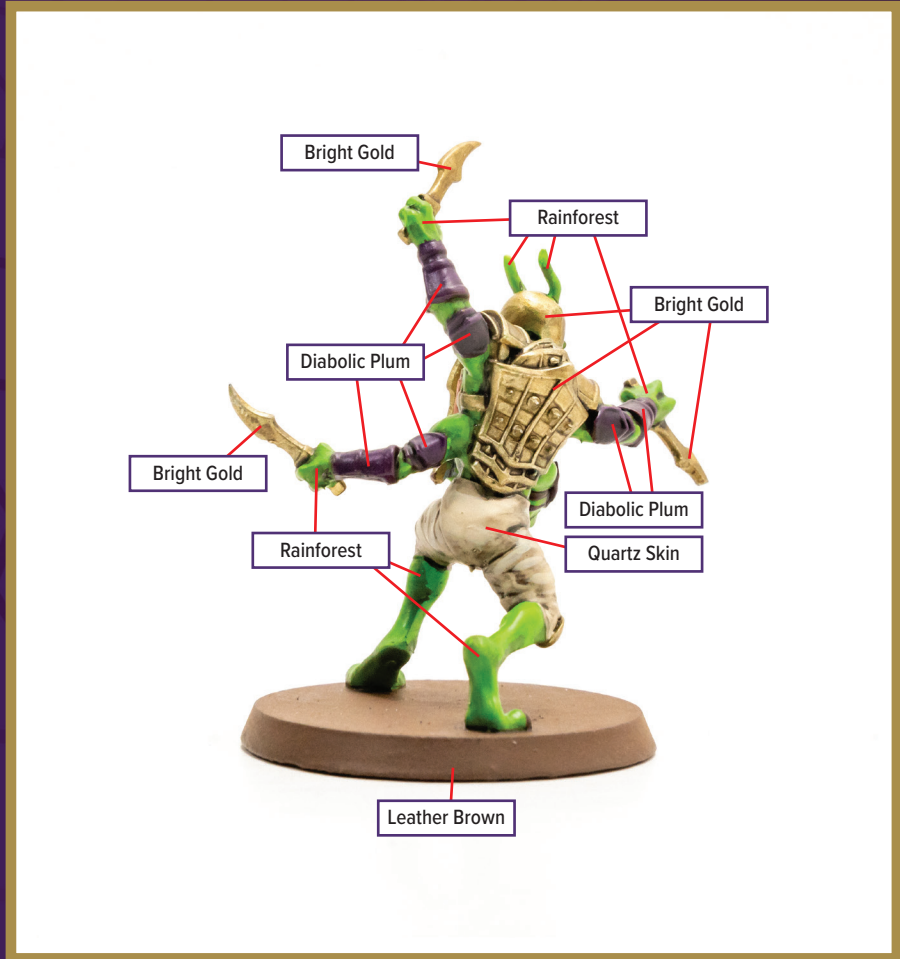

SKORDYRE INFANTRY 1

Available in *Heroscape: Thormun's Thunder - Skordyre Soldiers*

 Rainforest	 Aqua Alchemy	 Brigade Grey
 Diabolic Plum	 Quartz Skin	
 Bright Gold	 Leather Brown	
 Glowing Inferno	 Bootstrap Brown	

Dark Tone for wash

Disclaimer: The paint colors on this guide are suggestions. Not all colors will be perfect matches.

SKORDYRE INFANTRY 2

Available in *Heroscape: Thormun's Thunder - Skordyre Soldiers*

 Rainforest	 Aqua Alchemy	 Deep Grey
 Diabolic Plum	 Quartz Skin	 Brigade Grey
 Bright Gold	 Leather Brown	
 Glowing Inferno	 Bootstrap Brown	

Dark Tone for wash

Disclaimer: The paint colors on this guide are suggestions. Not all colors will be perfect matches.

SKORDYRE INFANTRY 3

Available in *Heroscape: Thormun's Thunder - Skordyre Soldiers*

 Rainforest	 Aqua Alchemy	 Brigade Grey
 Diabolic Plum	 Quartz Skin	
 Bright Gold	 Leather Brown	
 Glowing Inferno	 Bootstrap Brown	