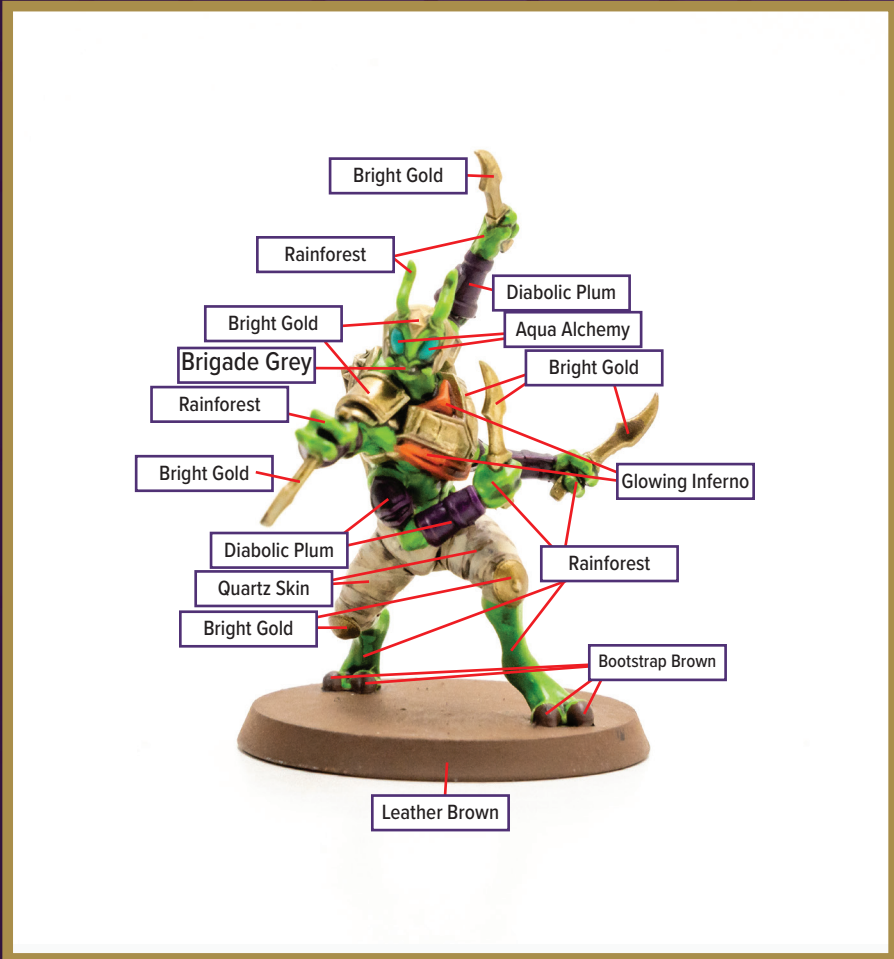

SKORDYRE INFANTRY 1

Available in *Heroscape: Thormun's Thunder - Skordyre Soldiers*

 Rainforest	 Aqua Alchemy	 Brigade Grey
 Diabolic Plum	 Quartz Skin	
 Bright Gold	 Leather Brown	
 Glowing Inferno	 Bootstrap Brown	

Dark Tone for wash

Disclaimer: The paint colors on this guide are suggestions. Not all colors will be perfect matches.

SKORDYRE INFANTRY 2

Available in *Heroscape: Thormun's Thunder - Skordyre Soldiers*

 Rainforest	 Aqua Alchemy	 Deep Grey
 Diabolic Plum	 Quartz Skin	 Brigade Grey
 Bright Gold	 Leather Brown	
 Glowing Inferno	 Bootstrap Brown	

Dark Tone for wash

Disclaimer: The paint colors on this guide are suggestions. Not all colors will be perfect matches.

SKORDYRE INFANTRY 3

Available in *Heroscape: Thormun's Thunder - Skordyre Soldiers*

 Rainforest	 Aqua Alchemy	 Brigade Grey
 Diabolic Plum	 Quartz Skin	
 Bright Gold	 Leather Brown	
 Glowing Inferno	 Bootstrap Brown	

Dark Tone for wash

Disclaimer: The paint colors on this guide are suggestions. Not all colors will be perfect matches.