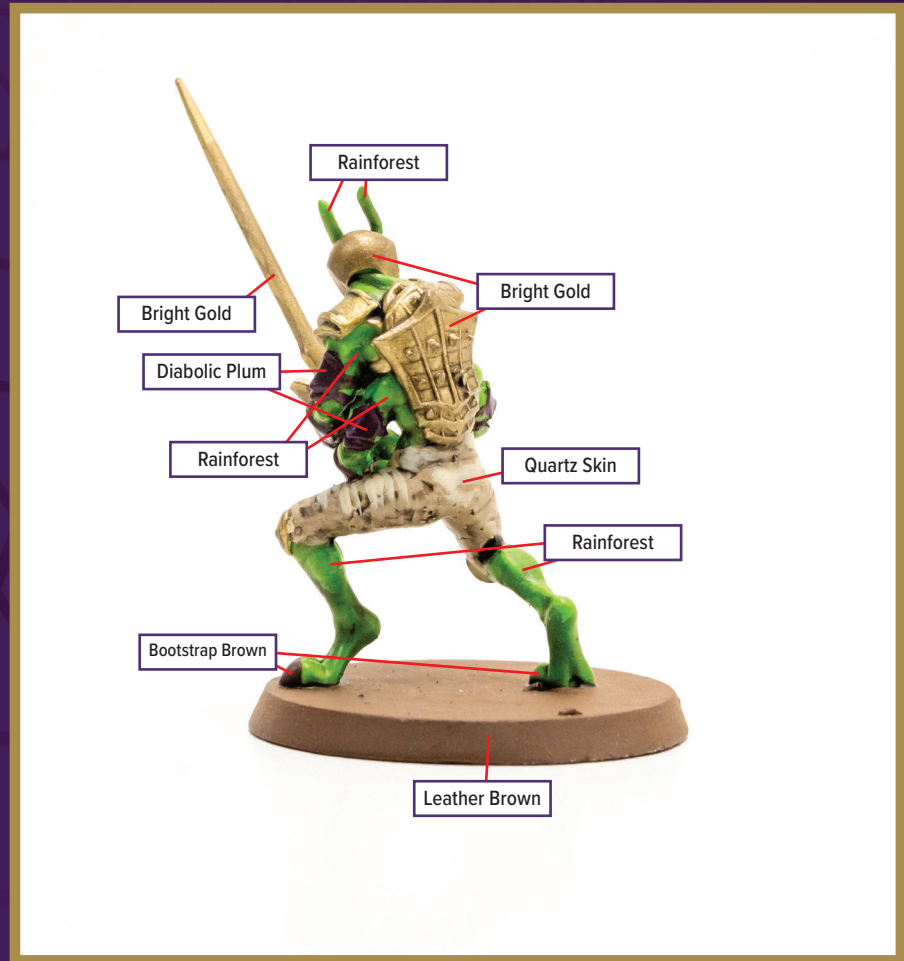

SKORDYRE INFANTRY 1

Available in *Heroscape: Thormun's Thunder - Skordyre Soldiers*

 Rainforest	 Aqua Alchemy	 Brigade Grey
 Diabolic Plum	 Quartz Skin	
 Bright Gold	 Leather Brown	
 Glowing Inferno	 Bootstrap Brown	

Dark Tone for wash

Disclaimer: The paint colors on this guide are suggestions. Not all colors will be perfect matches.

SKORDYRE INFANTRY 2

Available in *Heroscape: Thormun's Thunder - Skordyre Soldiers*

 Rainforest	 Aqua Alchemy	 Deep Grey
 Diabolic Plum	 Quartz Skin	 Brigade Grey
 Bright Gold	 Leather Brown	
 Glowing Inferno	 Bootstrap Brown	

Dark Tone for wash

Disclaimer: The paint colors on this guide are suggestions. Not all colors will be perfect matches.

SKORDYRE INFANTRY 3

Available in *Heroscape: Thormun's Thunder - Skordyre Soldiers*

 Rainforest	 Aqua Alchemy	 Brigade Grey
 Diabolic Plum	 Quartz Skin	
 Bright Gold	 Leather Brown	
 Glowing Inferno	 Bootstrap Brown	