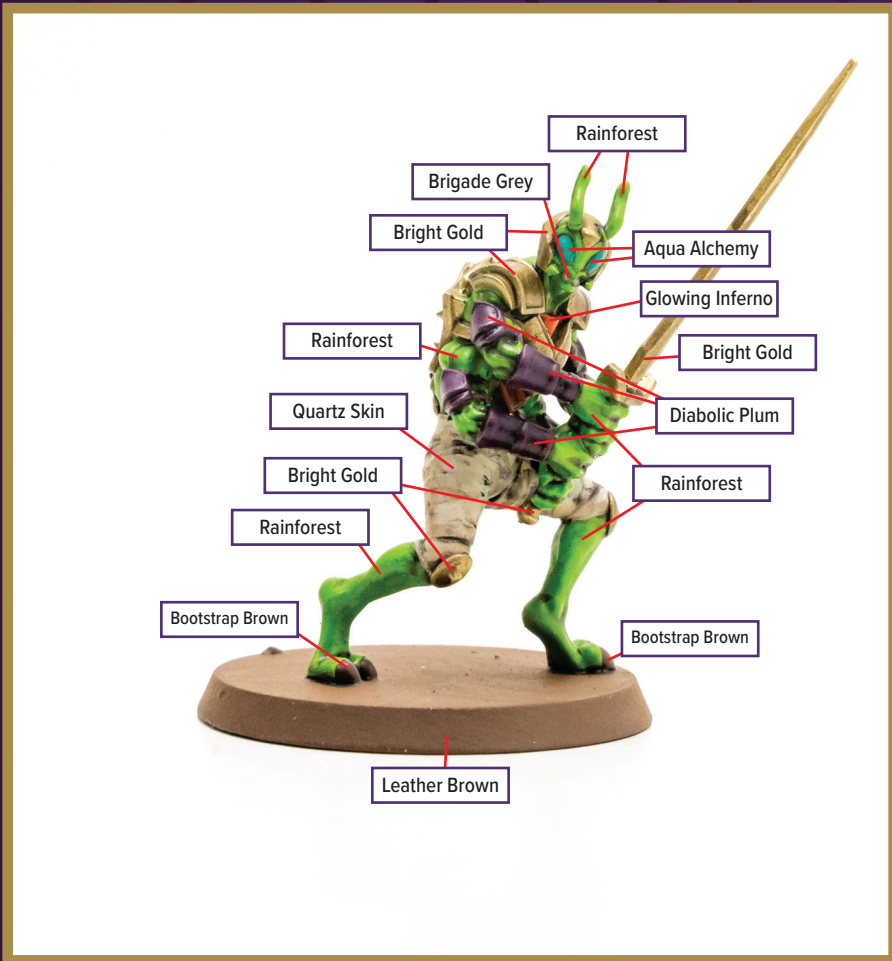

SKORDYRE INFANTRY 1

Available in *Heroscape: Thormun's Thunder - Skordyre Soldiers*

 Rainforest	 Aqua Alchemy	 Brigade Grey
 Diabolic Plum	 Quartz Skin	
 Bright Gold	 Leather Brown	
 Glowing Inferno	 Bootstrap Brown	

Dark Tone for wash

Disclaimer: The paint colors on this guide are suggestions. Not all colors will be perfect matches.

SKORDYRE INFANTRY 2

Available in *Heroscape: Thormun's Thunder - Skordyre Soldiers*

 Rainforest	 Aqua Alchemy	 Deep Grey
 Diabolic Plum	 Quartz Skin	 Brigade Grey
 Bright Gold	 Leather Brown	
 Glowing Inferno	 Bootstrap Brown	

Dark Tone for wash

Disclaimer: The paint colors on this guide are suggestions. Not all colors will be perfect matches.

SKORDYRE INFANTRY 3

Available in *Heroscape: Thormun's Thunder - Skordyre Soldiers*

 Rainforest	 Aqua Alchemy	 Brigade Grey
 Diabolic Plum	 Quartz Skin	
 Bright Gold	 Leather Brown	
 Glowing Inferno	 Bootstrap Brown	