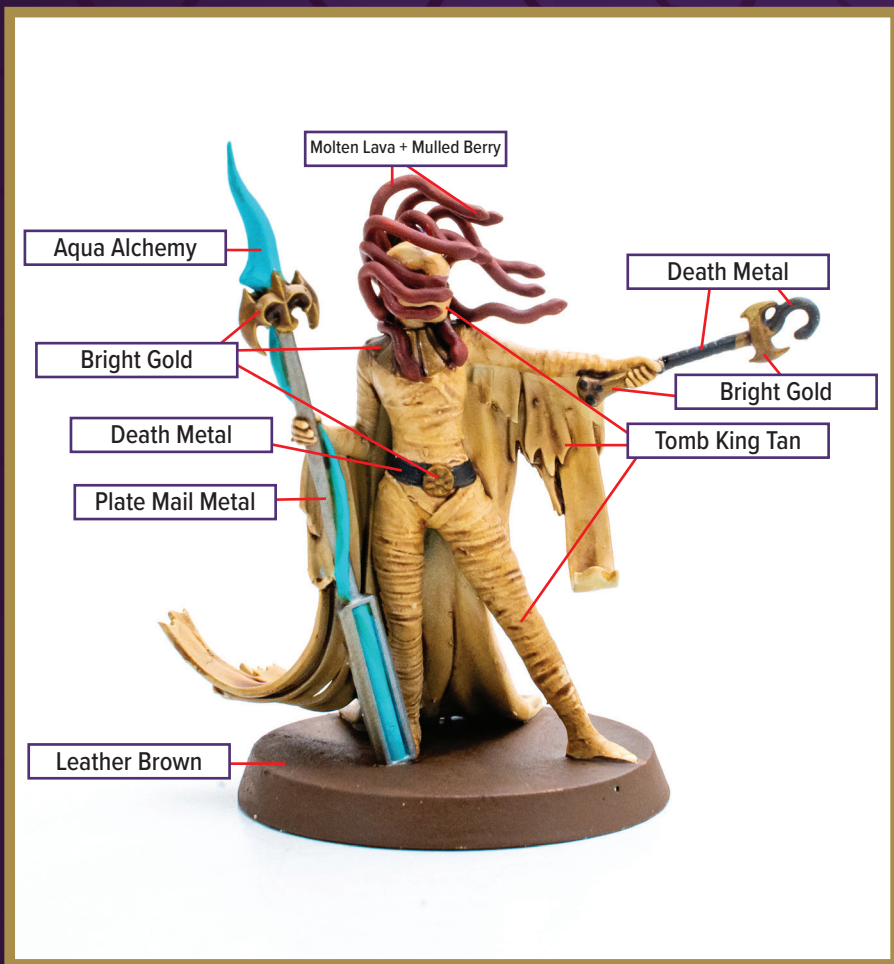

SUDEMA

Available in SKU 56 - Battle for Blackscar Army Expansion

 Leather Brown	 Aqua Alchemy
 Matt Black	 Death Metal
 Plate Mail Metal	 Molten Lava + Mulled Berry
 Bright Gold	 Tomb King Tan

Septia Tone for wash

*All colors are Pantone PMS