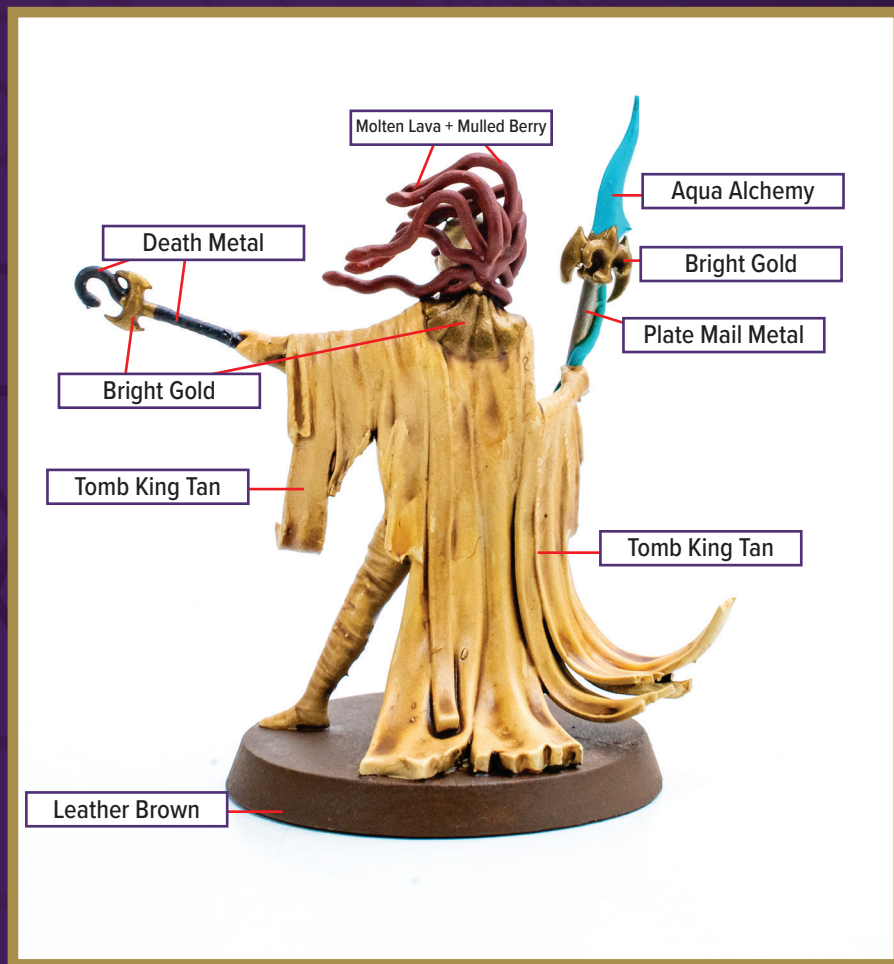

SUDEMA

Available in SKU 56 - Battle for Blackscar Army Expansion

 Leather Brown	 Aqua Alchemy
 Matt Black	 Death Metal
 Plate Mail Metal	 Molten Lava + Mulled Berry
 Bright Gold	 Tomb King Tan

Septia Tone for wash

*All colors are Pantone PMS