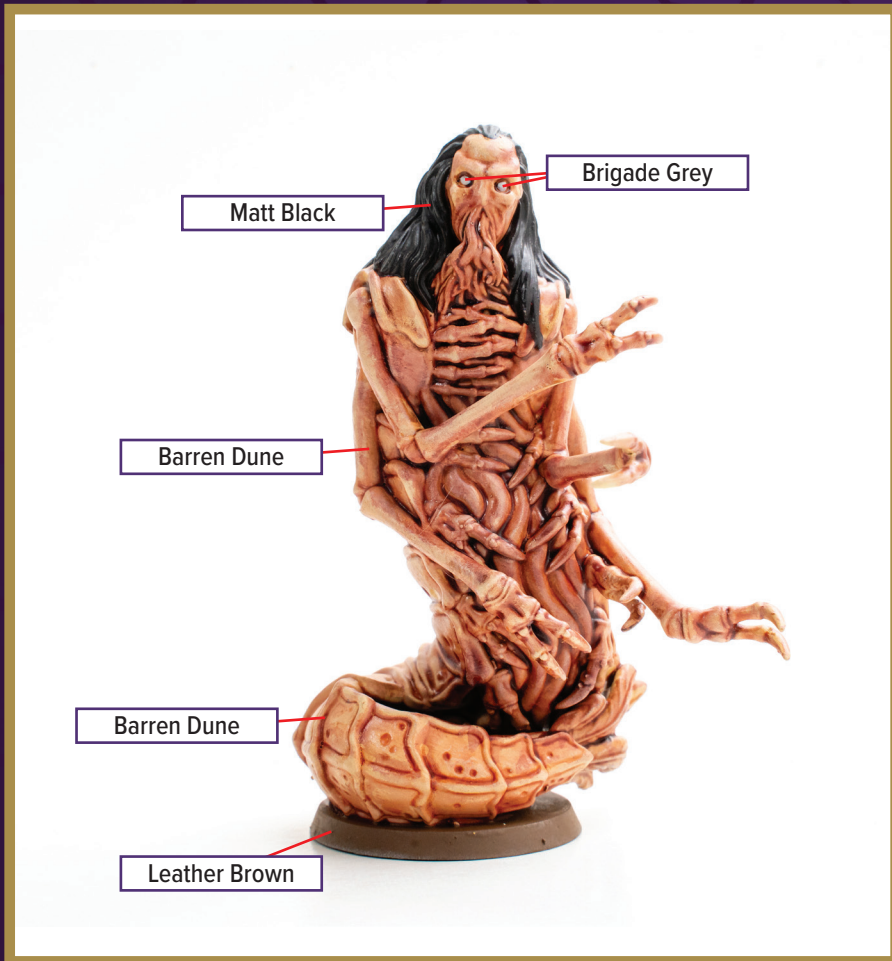

KHA-RE-GA

Available in *SKU 93 - Might of the New Alliance Army Expansion*

- Leather Brown
- Brigade Grey
- Matt Black
- Barren Dune

Red Tone + Soft Tone for wash

**All colors are Pantone PMS*