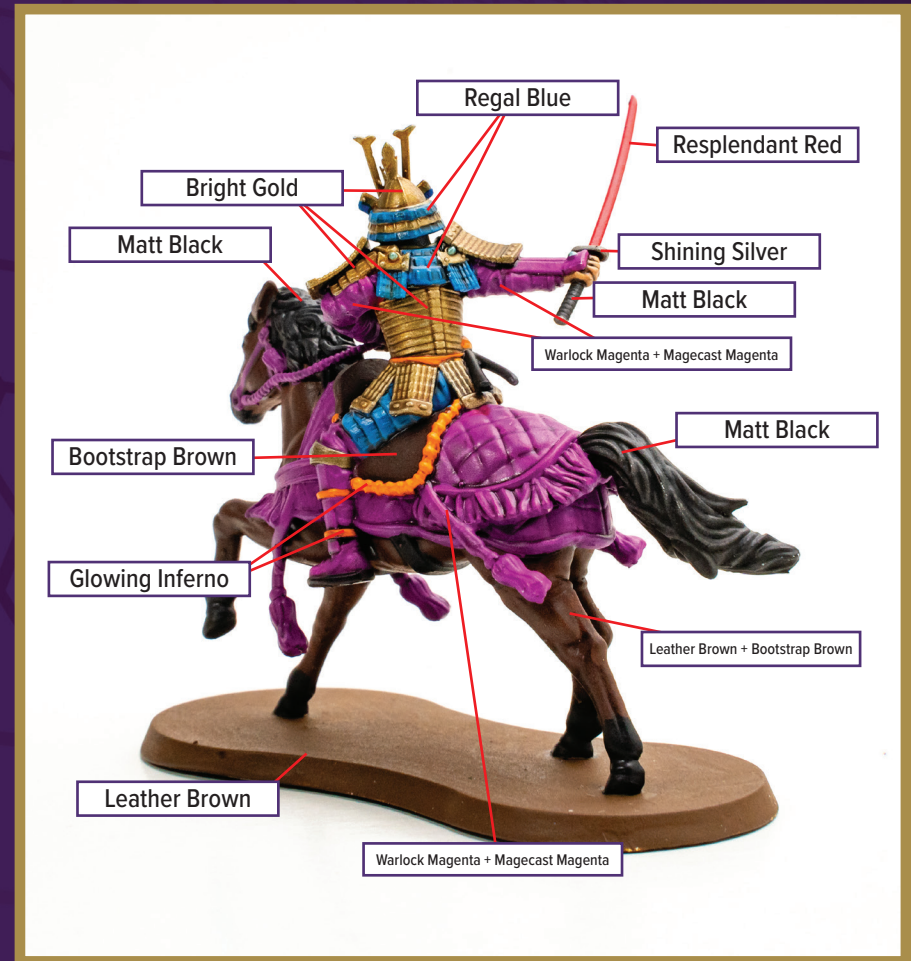

KAIGA TAKANAWA

Available in *SKU 57 - Crooked Crew of the Clockwork Combine Army Expansion*

	Leather Brown		Resplendant Red		Regal Blue
	Matt Black		Bootstrap Brown		Warlock Magenta + Magecast Magenta
	Shining Silver		Glowing Inferno		Bright Gold + Regal Blue
	Bright Gold		Opal Skin		Leather Brown + Bootstrap Brown

Dark Tone for wash

*All colors are Pantone PMS