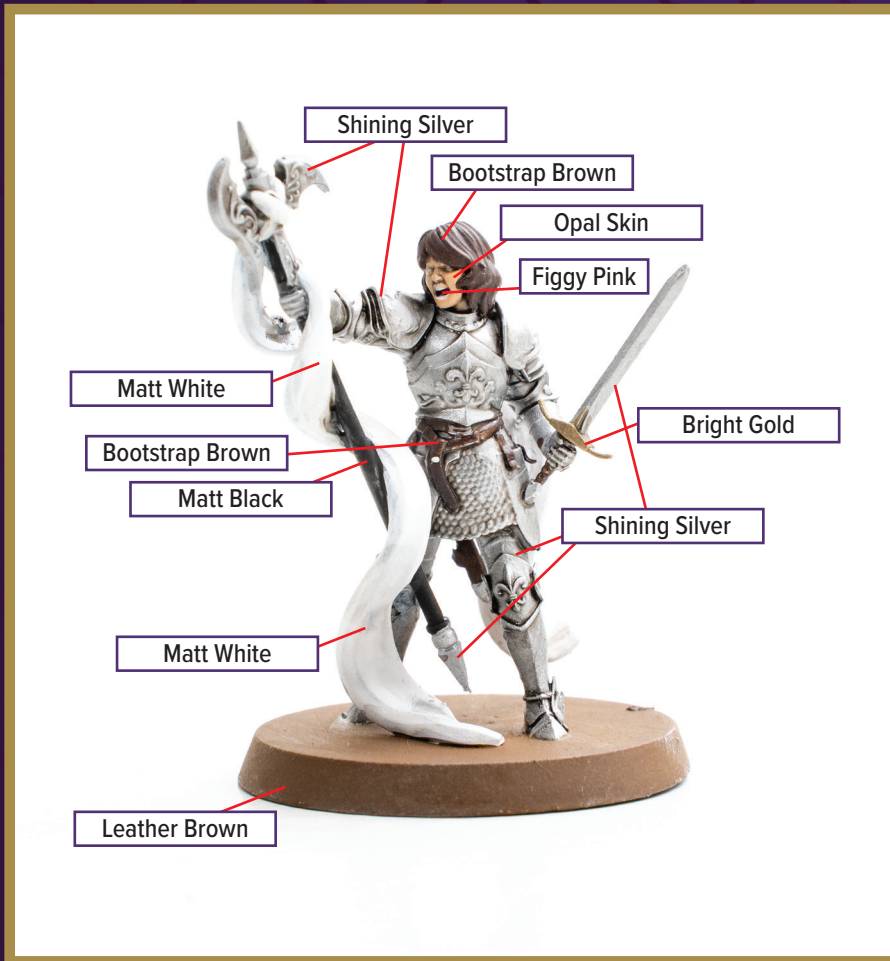

JEANNE

Available in **SKU 89 - Paragons of the New Alliance Army Expansion**

 Leather Brown	 Brigade Grey	 Bootstrap Brown
 Matt Black	 Figgy Pink	
 Shining Silver	 Matt White	
 Bright Gold	 Opal Skin	

Dark Tone for wash

**All colors are Pantone PMS*