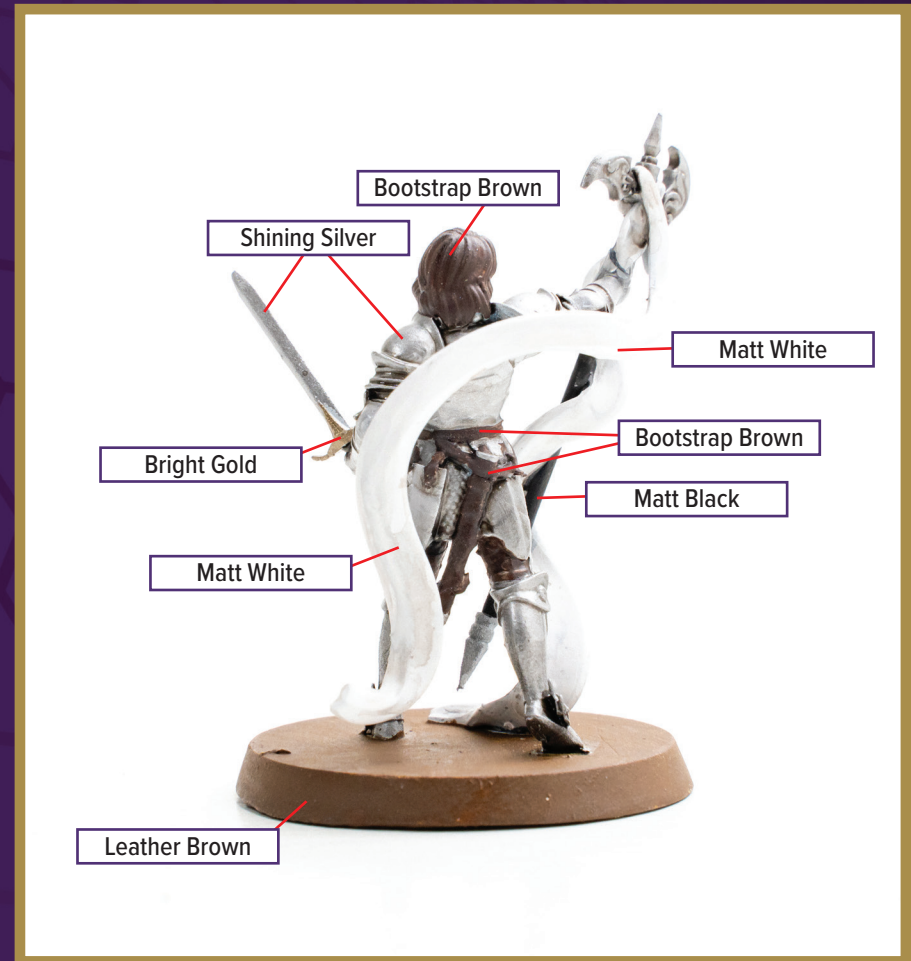

JEANNE

Available in **SKU 89 - Paragons of the New Alliance Army Expansion**

 Leather Brown	 Brigade Grey	 Bootstrap Brown
 Matt Black	 Figgy Pink	
 Shining Silver	 Matt White	
 Bright Gold	 Opal Skin	

Dark Tone for wash

**All colors are Pantone PMS*