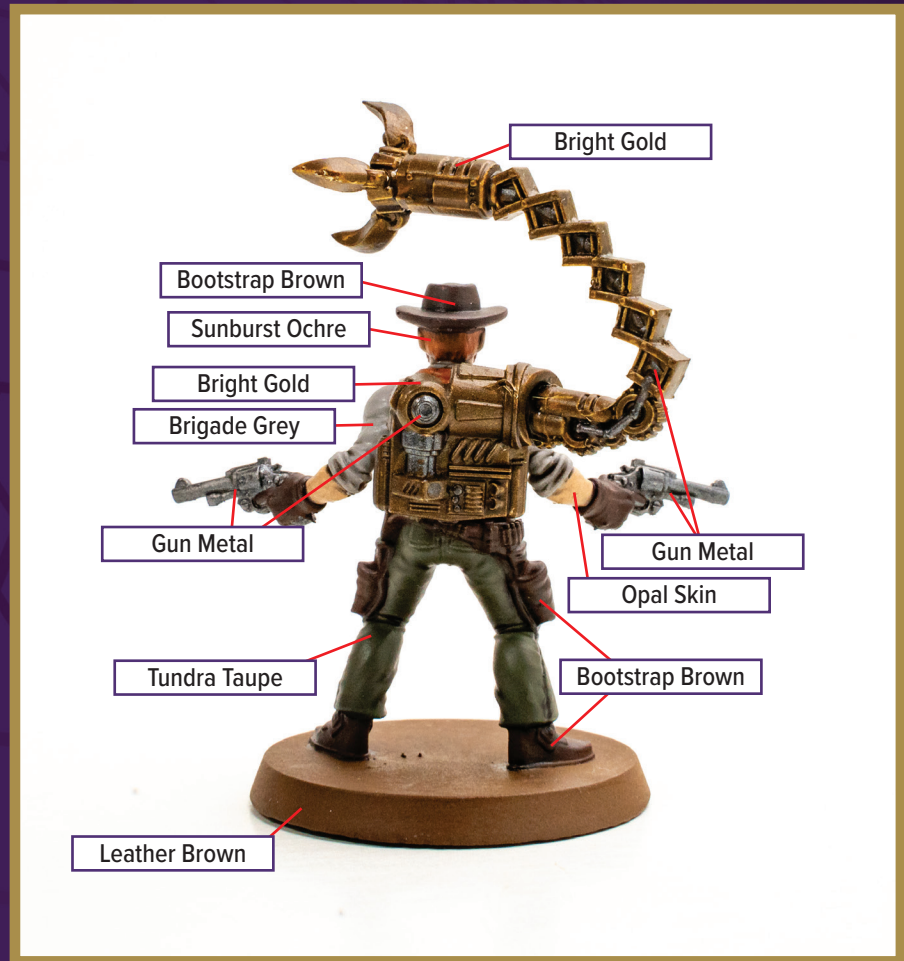

GUILTY MCCREECH

Available in *SKU 57 - Crooked Crew of the Clockwork Combine Army Expansion*

 Leather Brown	 Tundra Taupe
 Bright Gold	 Opal Skin
 Gun Metal	 Sunburst Ochre
 Brigade Grey	 Bootstrap Brown

Dark Tone for wash

**All colors are Pantone PMS*