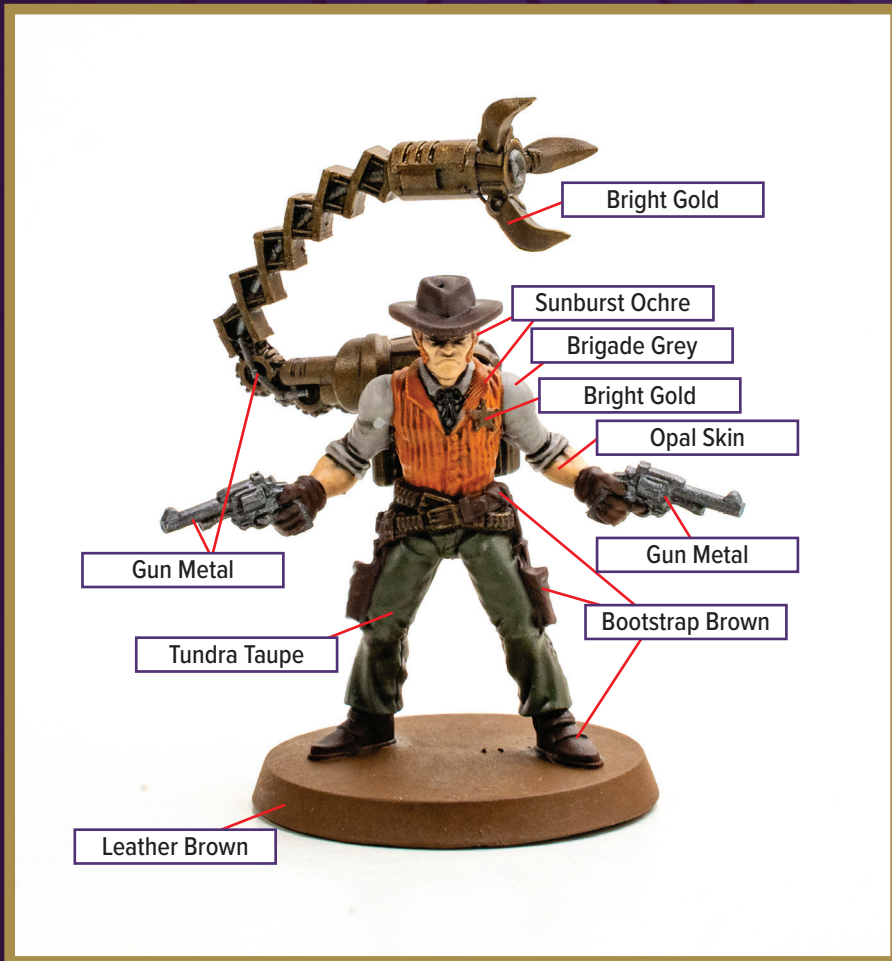

GUILTY MCCREECH

Available in *SKU 57 - Crooked Crew of the Clockwork Combine Army Expansion*

 Leather Brown	 Tundra Taupe
 Bright Gold	 Opal Skin
 Gun Metal	 Sunburst Ochre
 Brigade Grey	 Bootstrap Brown

Dark Tone for wash

**All colors are Pantone PMS*