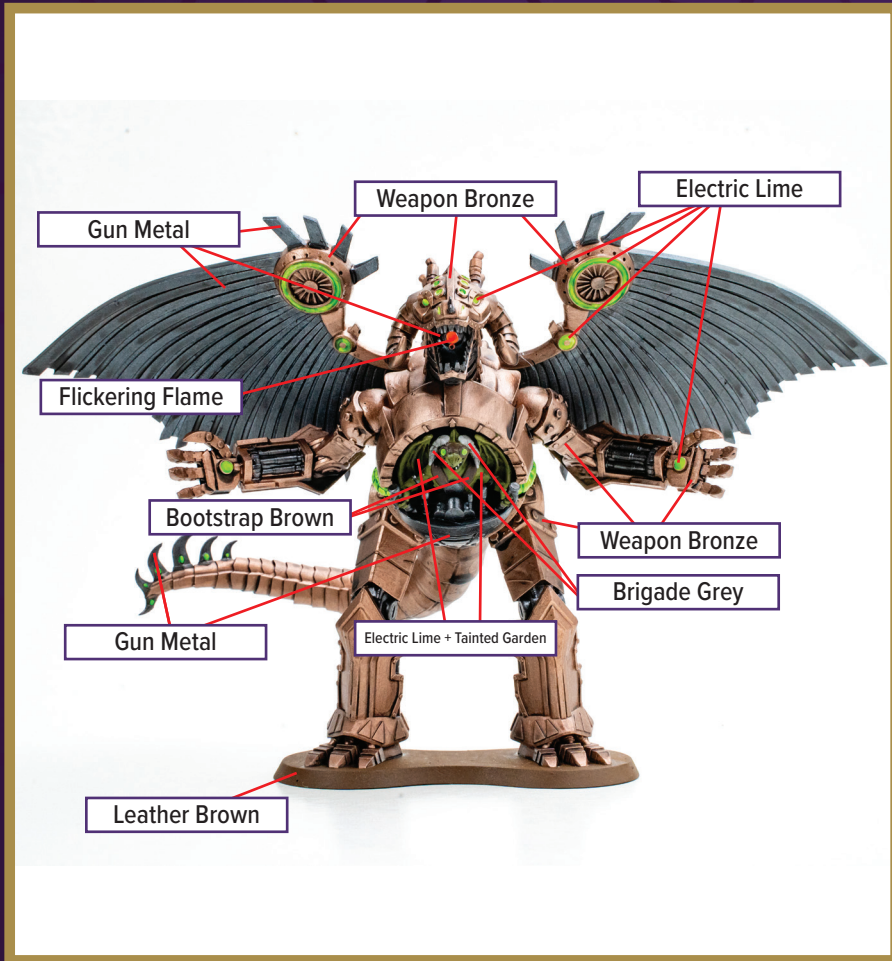

GIMBAL

Available in *SKU 92 - Clockwork Combine Research Expedition Army Expansion*

 Leather Brown	 Brigade Grey
 Gun Metal	 Flickering Flame
 Weapon Bronze	 Electric Lime
 Bootstrap Brown	 Electric Lime + Tainted Garden

Dark Tone for wash

**All colors are Pantone PMS*