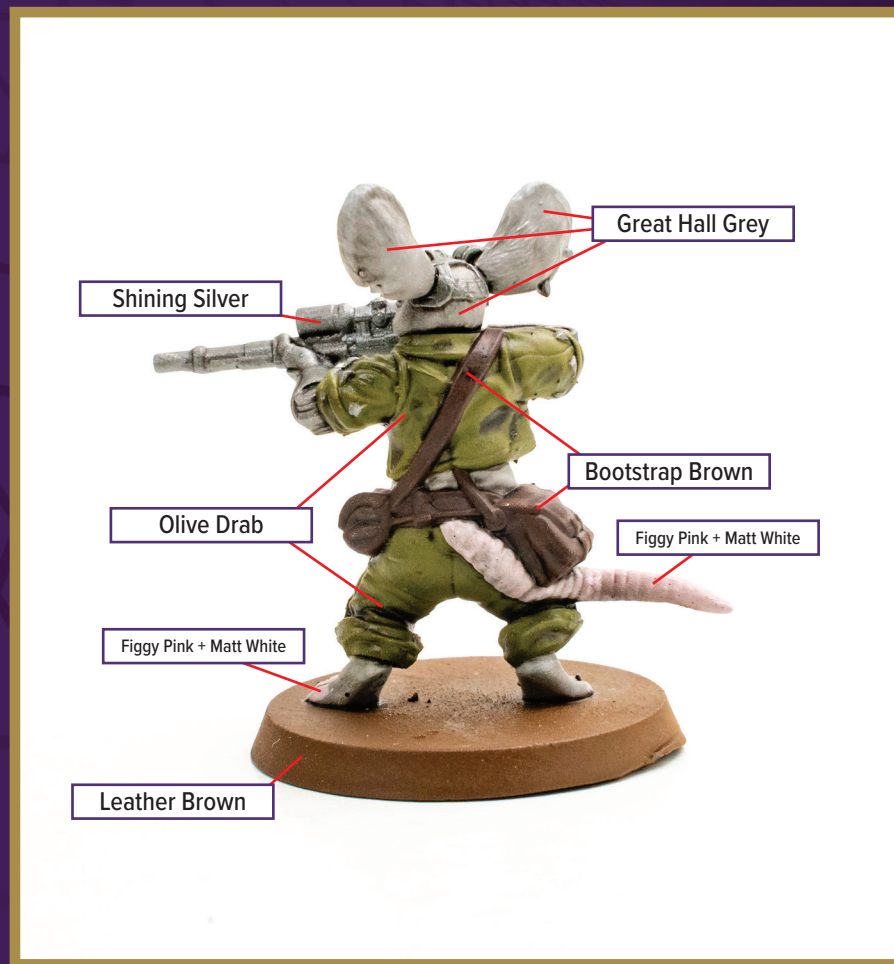

EISEN EXPEDITION MOUSE

Available in **SKU 92 - Clockwork Combine Research Expedition Army Expansion**

 Leather Brown	 Brigade Grey	 Bootstrap Brown
 Matt Black	 Olive Drab	 Glittering Green
 Shining Silver	 Figgy Pink + Matt White	 Great Hall Grey

Dark Tone for wash

**All colors are Pantone PMS*