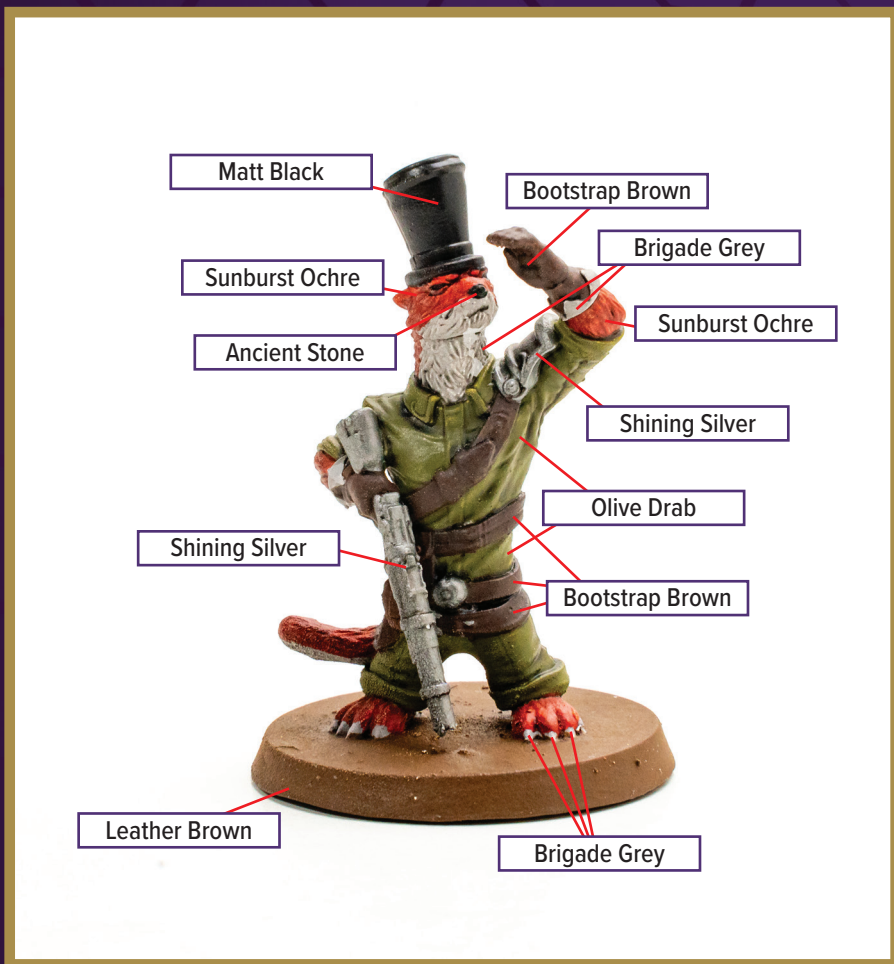

EISEN EXPEDITION STOAT

Available in *SKU 92 - Clockwork Combine Research Expedition Army Expansion*

 Leather Brown	 Brigade Grey	 Bootstrap Brown
 Matt Black	 Sunburst Ochre	
 Shining Silver	 Olive Drab	
 Ancient Stone		

Dark Tone for wash

**All colors are Pantone PMS*