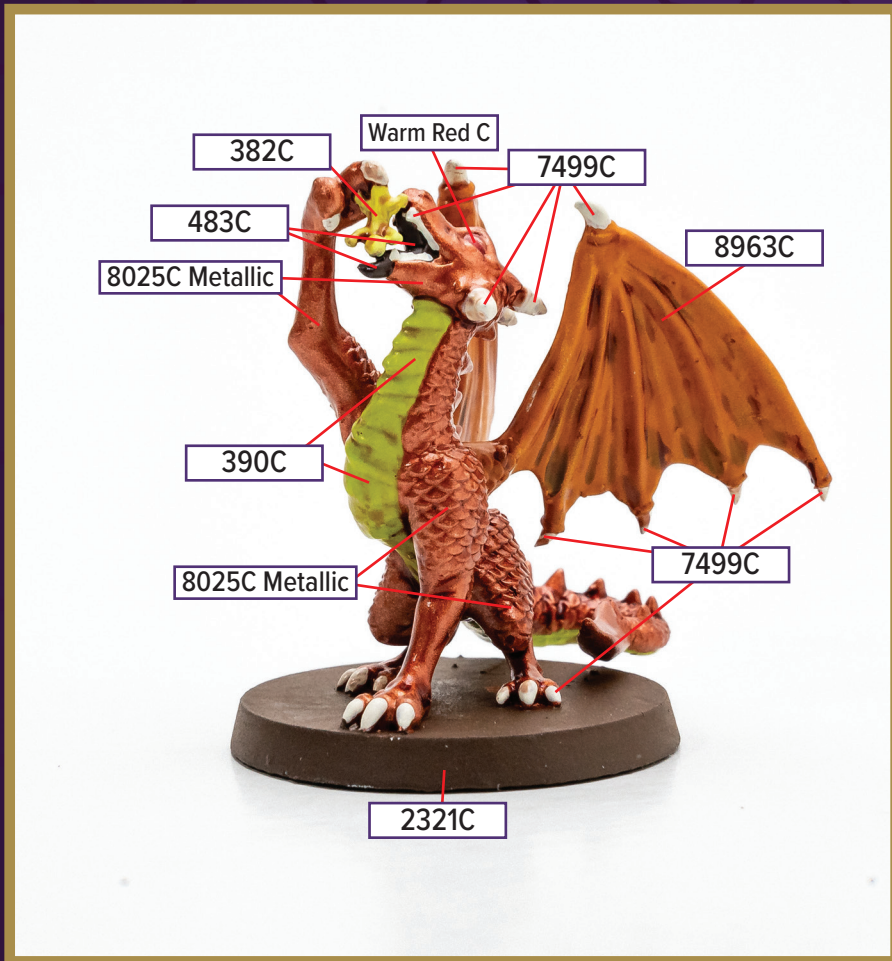

SCIONS OF ICARIA, BLACK

Available in *Heroscape: Embers of War - Greatbow Archers and Scions of Icaria Army Expansion*

 123C	 603C
 2321C	 486C
 Black 6C	 Cool Gray 1C
 Cool Gray 2C	

Black 6C for wash

**All colors are Pantone PMS*

SCIONS OF ICARIA, ORANGE

Available in *Heroscape: Embers of War - Greatbow Archers and Scions of Icaria Army Expansion*

 8025C Metallic	 390C
 2321C	 483C
 7499C	 Warm Red C
 8963C	 382C

8923C Metallic for wash

**All colors are Pantone PMS*

SCIONS OF ICARIA, WHITE

Available in *Heroscape: Embers of War - Greatbow Archers and Scions of Icaria Army Expansion*

- Cool Gary 1C
- 7535C
- 2321C
- 7499C
- 2905C

7546C for wash