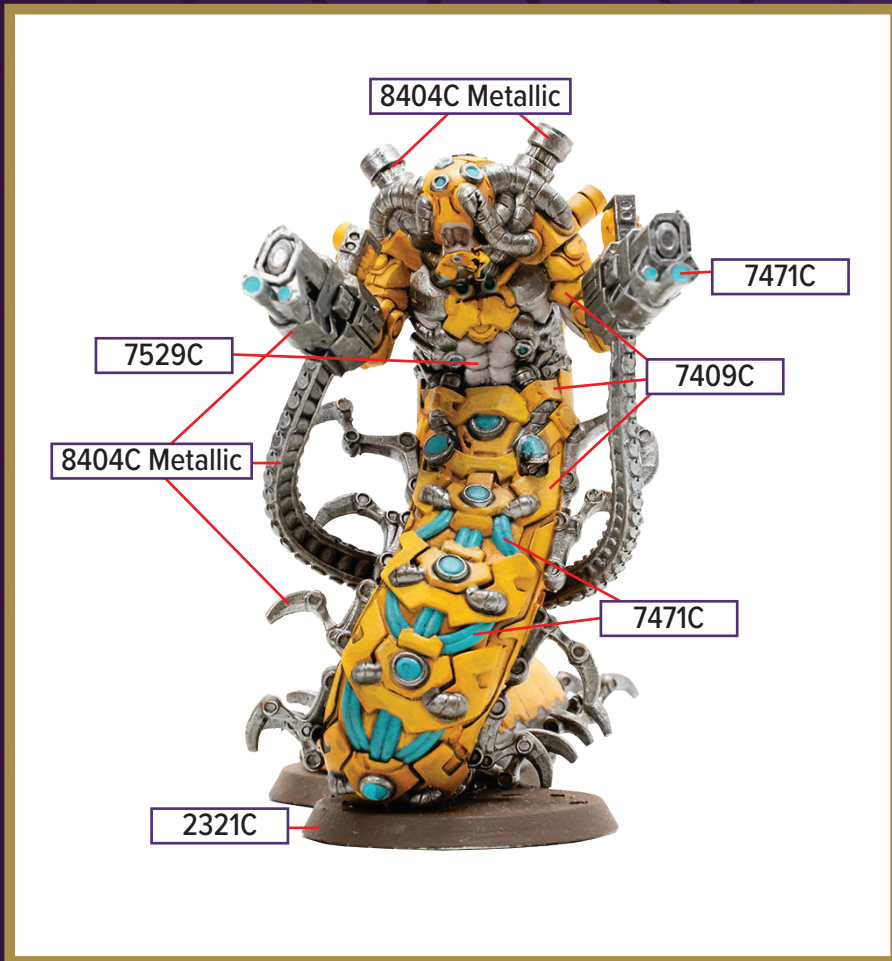

SCAVORITH, LORD OF RUIN

Available in *Boiling Tension - Scavorith, Lord of Ruin Army Expansion*

- | | |
|---|--|
|  7409C |  8404C Metallic |
|  7471C |  7529C |
|  2321C |  Black 6C |
|  463C | |

Black 6C for wash

*All colors are Pantone PMS