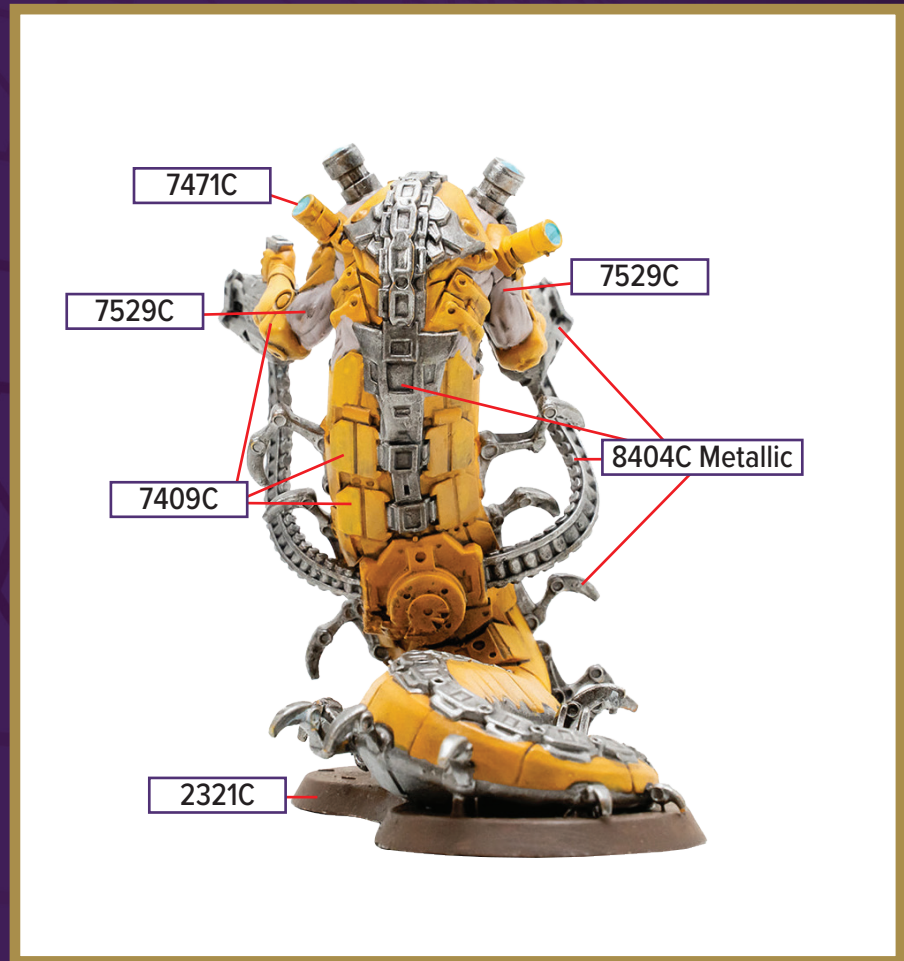

SCAVORITH, LORD OF RUIN

Available in *Boiling Tension - Scavorith, Lord of Ruin Army Expansion*

- | | |
|---|--|
|  7409C |  8404C Metallic |
|  7471C |  7529C |
|  2321C |  Black 6C |
|  463C | |

Black 6C for wash

*All colors are Pantone PMS