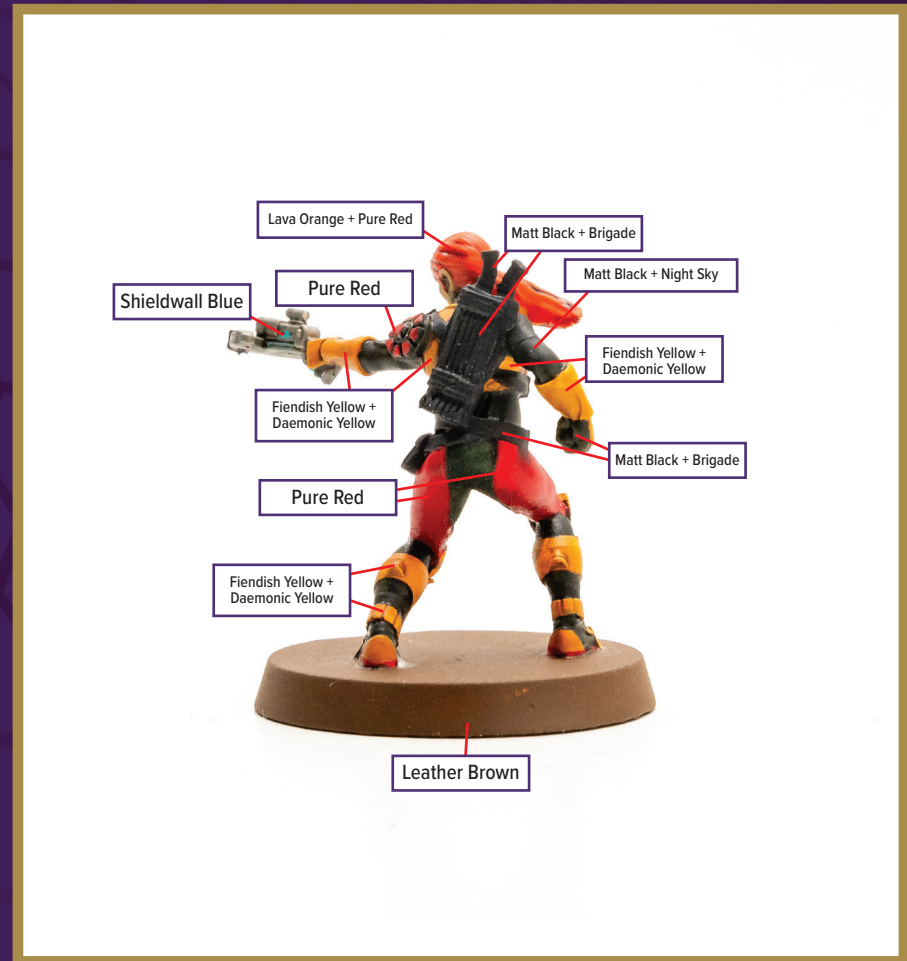

SCARLETT

Available in *Heroscape: G.I. JOE: Rumble at the Rift Battle Box*

 Lava Orange + Pure Red	 Leather Brown	 Plate Mail Metal
 Fiendish Yellow + Daemonic Yellow	 Pure Red	 Brigade Grey
 Matt Black + Night Sky	 Matt Black + Brigade	
 Opal Skin	 Shieldwall Blue	

Dark Tone for wash

Disclaimer: The paint colors on this guide are suggestions. Not all colors will be perfect matches.