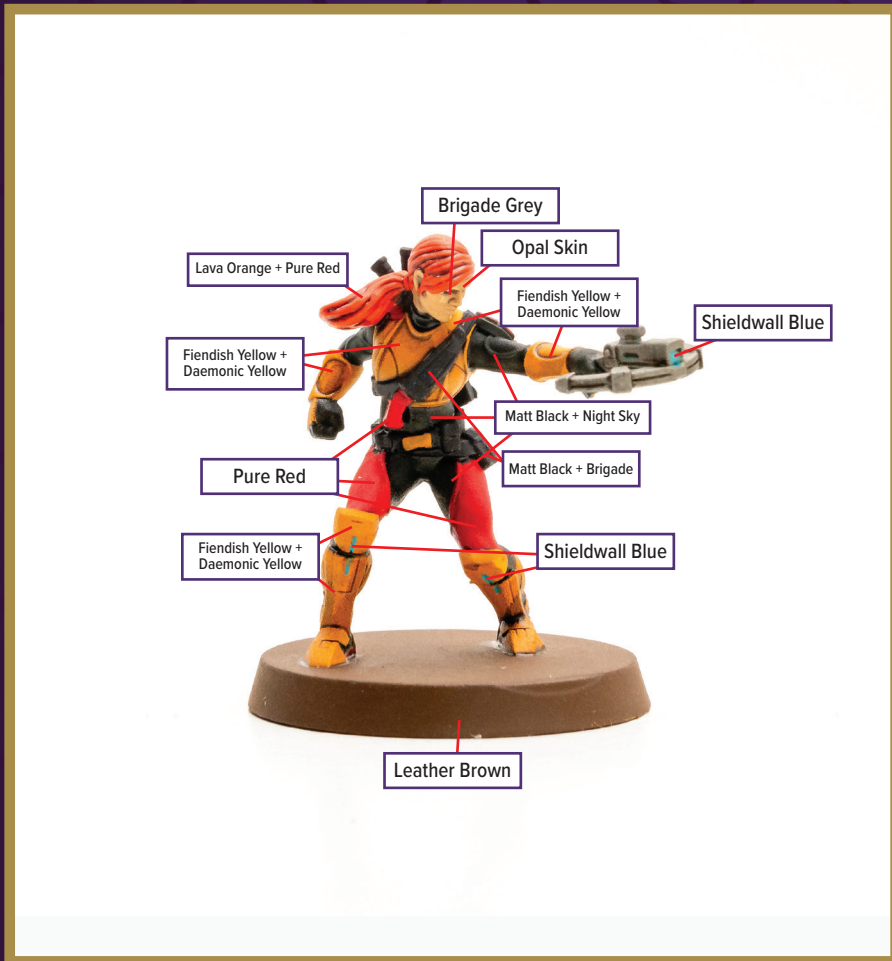

SCARLETT

Available in *Heroscape: G.I. JOE: Rumble at the Rift Battle Box*

 Lava Orange + Pure Red	 Leather Brown	 Plate Mail Metal
 Fiendish Yellow + Daemonic Yellow	 Pure Red	 Brigade Grey
 Matt Black + Night Sky	 Matt Black + Brigade	
 Opal Skin	 Shieldwall Blue	

Dark Tone for wash

Disclaimer: The paint colors on this guide are suggestions. Not all colors will be perfect matches.