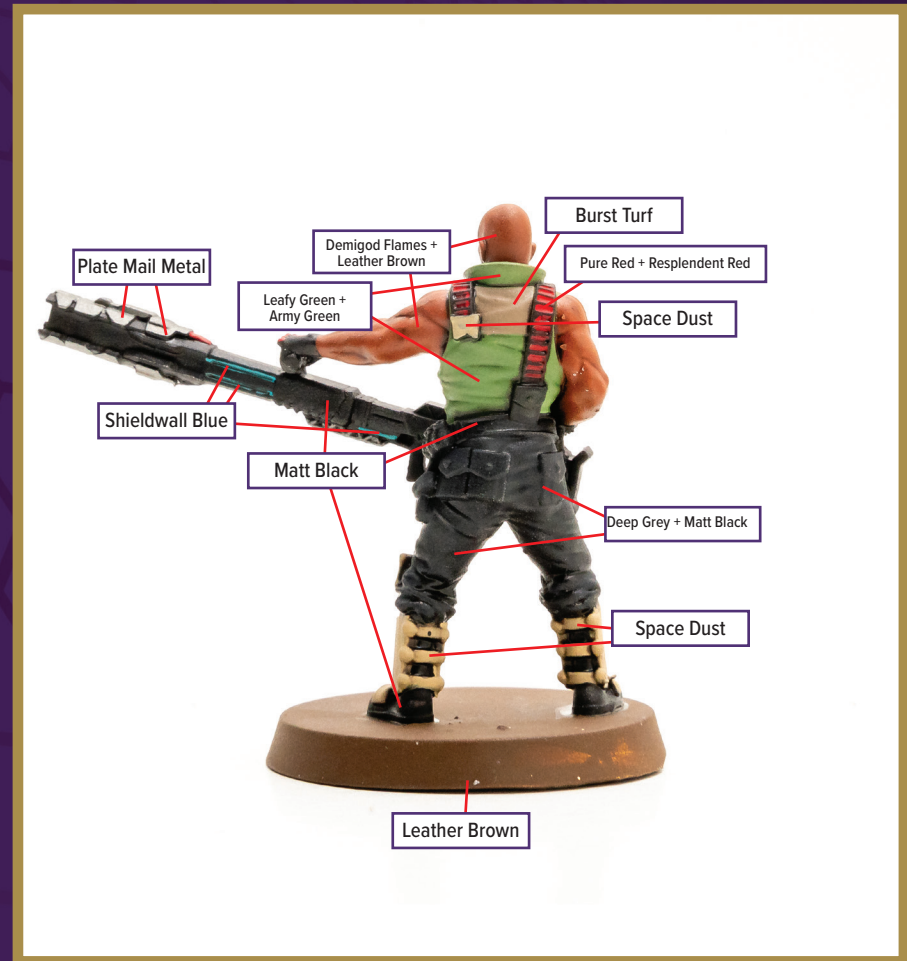

# ROADBLOCK

Available in *Heroscape: G.I. JOE: Rumble at the Rift Battle Box*

 Pure Red + Resplendent Red	 Leather Brown	 Plate Mail Metal
 Demigod Flames + Leather Brown	 Deep Grey + Matt Black	 Brigade Grey
 Leafy Green + Army Green	 Matt Black	 Shieldwall Blue
 Space Dust	 Burst Turf	

Dark Tone for wash

Disclaimer: The paint colors on this guide are suggestions. Not all colors will be perfect matches.