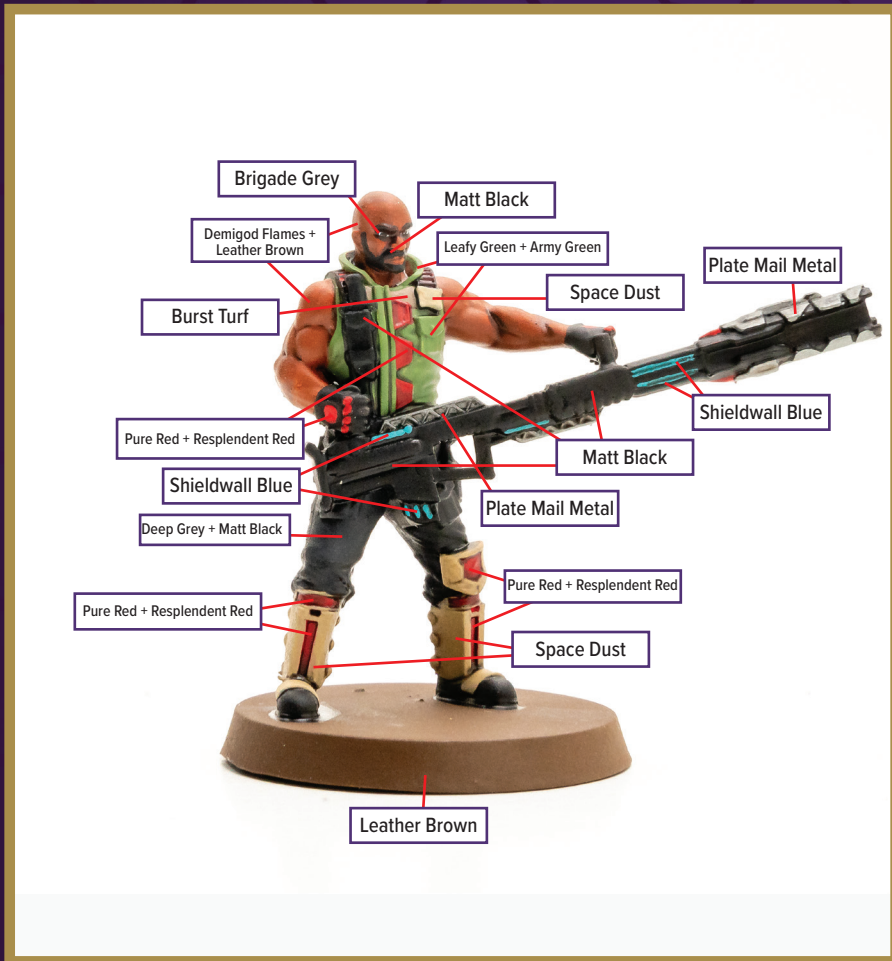

# ROADBLOCK

Available in *Heroscape: G.I. JOE: Rumble at the Rift Battle Box*

 Pure Red + Resplendent Red	 Leather Brown	 Plate Mail Metal
 Demigod Flames + Leather Brown	 Deep Grey + Matt Black	 Brigade Grey
 Leafy Green + Army Green	 Matt Black	 Shieldwall Blue
 Space Dust	 Burst Turf	

Dark Tone for wash

Disclaimer: The paint colors on this guide are suggestions. Not all colors will be perfect matches.