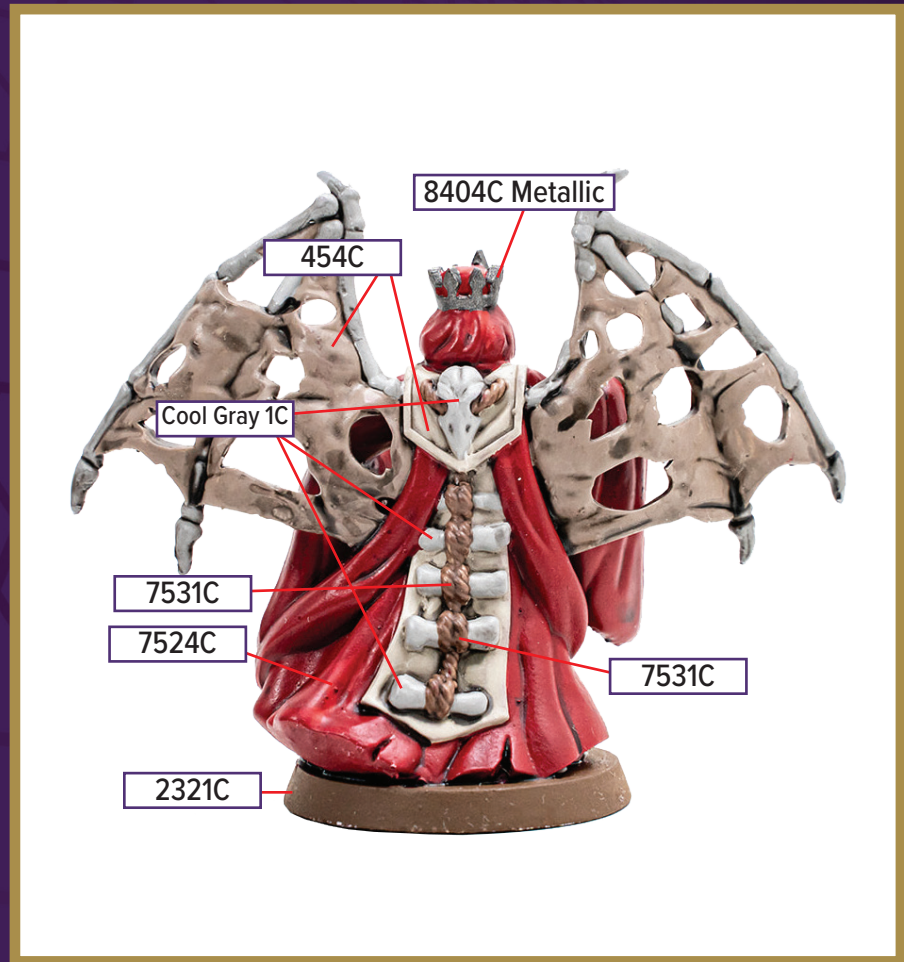

# REVNAN ACOLYTE

Available in *Revnan Acolytes & Grave Grim Army Expansion*

 7524C	 Cool Gray 1C
 2321C	 7529C
 8404C Metallic	 375C
 454C	 7531C

Black 6C for wash

\*All colors are Pantone PMS

# REVNAN ACOLYTE

Available in *Revnan Acolytes & Grave Grim Army Expansion*

 7524C	 Cool Gray 1C
 2321C	 375C
 8404C Metallic	 375C
 454C	 7531C

Black 6C for wash

\*All colors are Pantone PMS

# REVNAN ACOLYTE

Available in *Revnan Acolytes & Grave Grim Army Expansion*

 7524C	 Cool Gray 1C
 2321C	 7534C
 8404C Metallic	 375C
 454C	 7531C

Black 6C for wash

\*All colors are Pantone PMS