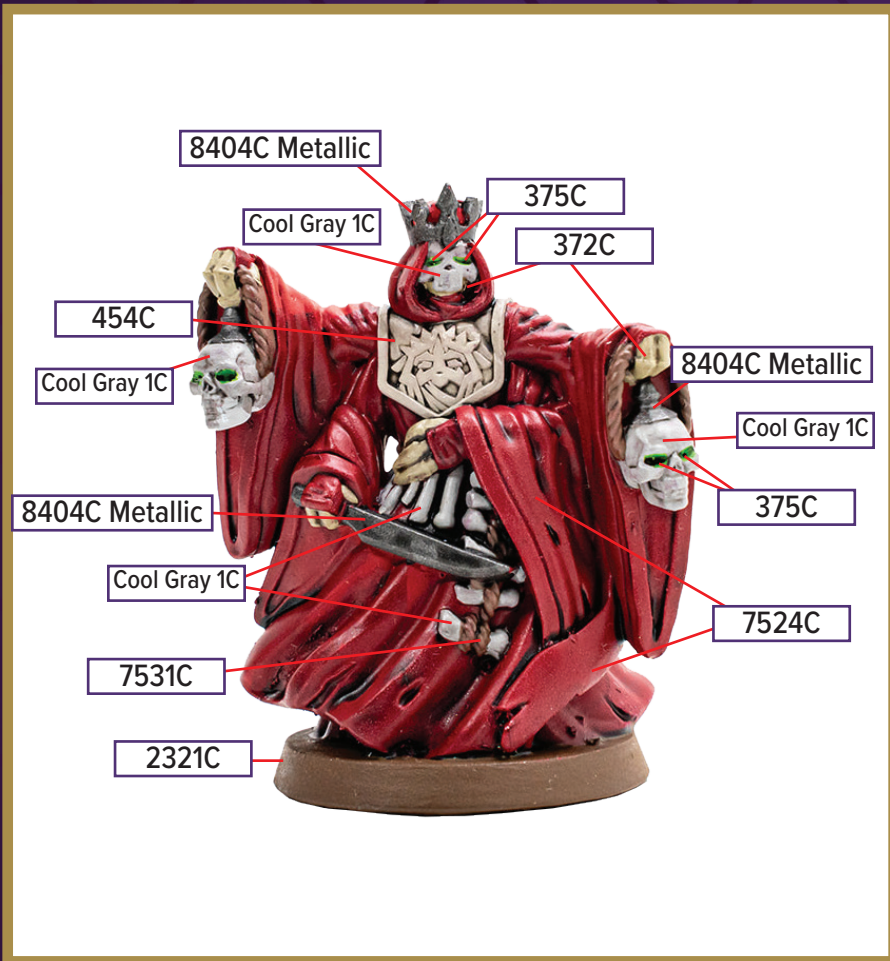

# REVNAN ACOLYTE

Available in *Revnan Acolytes & Grave Grim Army Expansion*

 7524C	 Cool Gray 1C
 2321C	 7529C
 8404C Metallic	 375C
 454C	 7531C

Black 6C for wash

\*All colors are Pantone PMS

# REVNAN ACOLYTE

Available in *Revnan Acolytes & Grave Grim Army Expansion*

 7524C	 Cool Gray 1C
 2321C	 375C
 8404C Metallic	 375C
 454C	 7531C

Black 6C for wash

\*All colors are Pantone PMS

# REVNAN ACOLYTE

Available in *Revnan Acolytes & Grave Grim Army Expansion*

 7524C	 Cool Gray 1C
 2321C	 7534C
 8404C Metallic	 375C
 454C	 7531C

Black 6C for wash

\*All colors are Pantone PMS