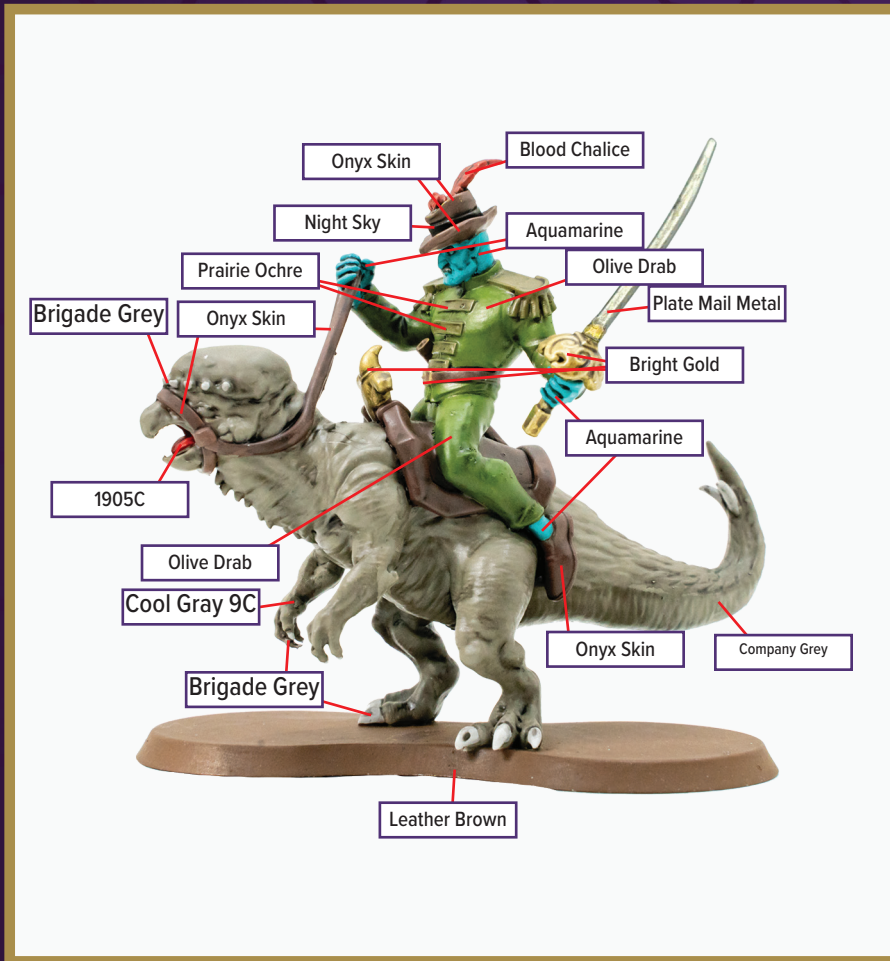

RAMOSAUR RIDER

Available in *Heroscape: Gathering Storm - Chain Gruts & Ramosaur Rider*

 Plate Mail Metal	 Leather Brown	 Blood Chalice
 Aquamarine	 Onyx Skin	 Brigade Grey
 Olive Drab	 Bright Gold	 Gargoyle Grey
 Night Sky	 Prairie Ochre	 Grey Castle

Dark Tone for wash

Disclaimer: The paint colors on this guide are suggestions. Not all colors will be perfect matches.