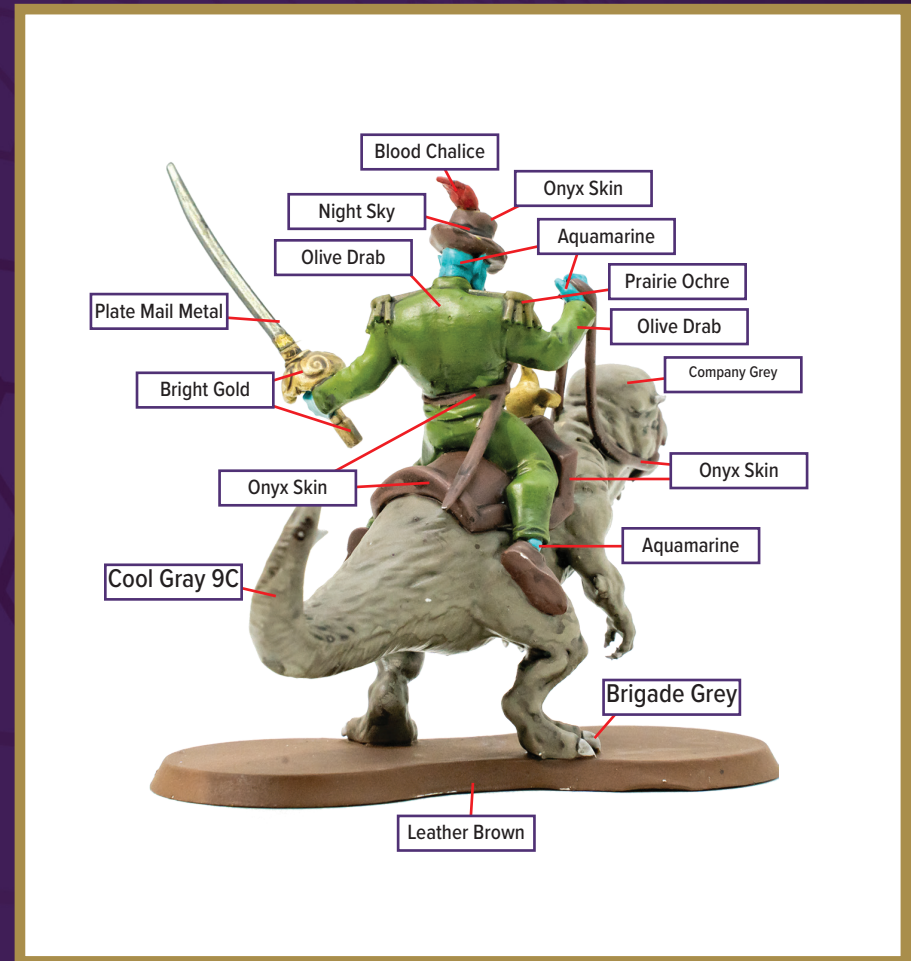

RAMOSAUR RIDER

Available in *Heroscape: Gathering Storm - Chain Gruts & Ramosaur Rider*

 Plate Mail Metal	 Leather Brown	 Blood Chalice
 Aquamarine	 Onyx Skin	 Brigade Grey
 Olive Drab	 Bright Gold	 Gargoyle Grey
 Night Sky	 Prairie Ochre	 Grey Castle

Dark Tone for wash

Disclaimer: The paint colors on this guide are suggestions. Not all colors will be perfect matches.