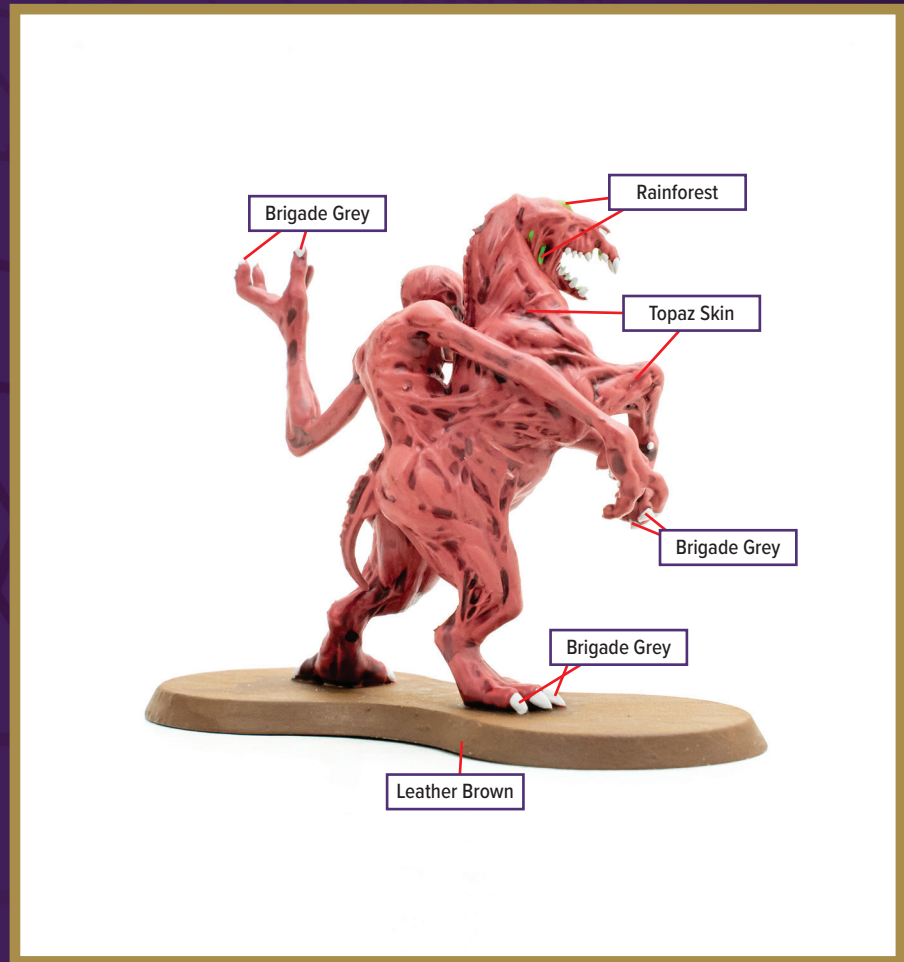

NUCKELAVEE

Available in *Heroscape: Thormun's Thunder -
Revenants of Revna & Nuckelavee*

- Leather Brown
- Topaz Skin
- Rainforest
- Resplendent Red
- Brigade Grey

Diluted Resplendent Red for wash

Disclaimer: The paint colors on this guide are suggestions. Not all colors will be perfect matches.