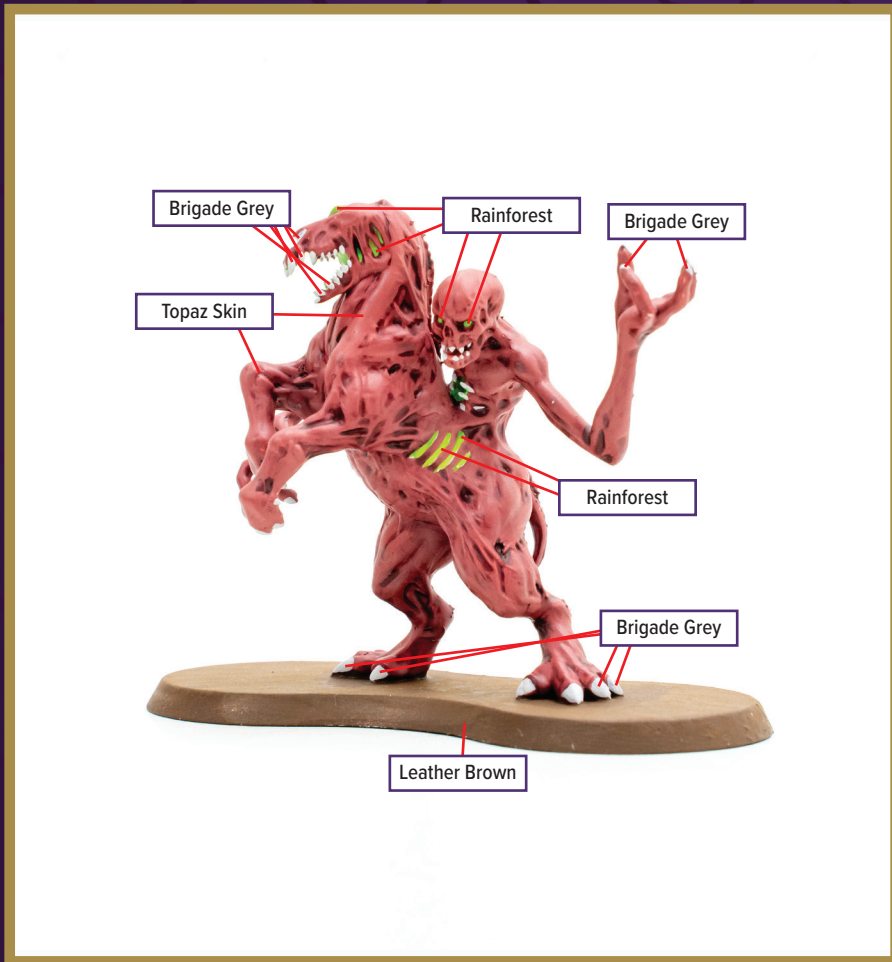

NUCKELAVEE

Available in *Heroscape: Thormun's Thunder -
Revenants of Revna & Nuckelavee*

- Leather Brown
- Topaz Skin
- Rainforest
- Resplendent Red
- Brigade Grey

Diluted Resplendent Red for wash

Disclaimer: The paint colors on this guide are suggestions. Not all colors will be perfect matches.