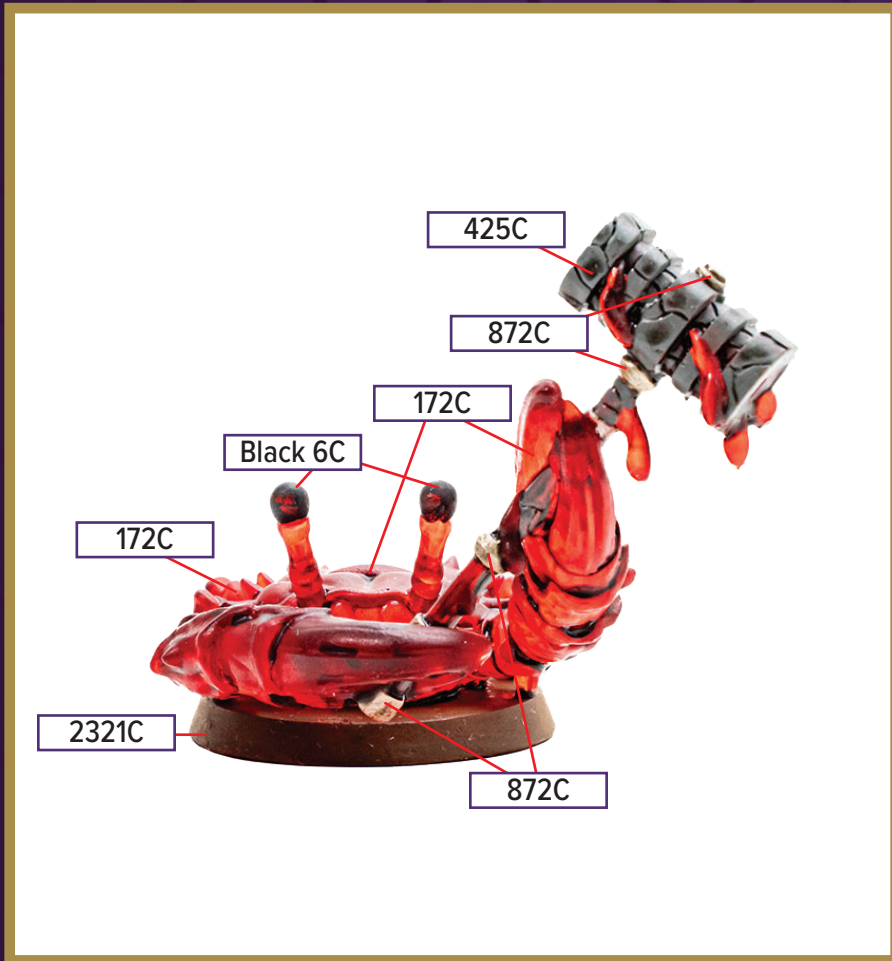

MOLTEN CRUSTACEAN

Available in *Molten Crustaceans & Tanuki Tricksters Army*

- 425C
- Black 6C
- 172C
- 2321C
- 872C Metallic

Black 6C for wash

**All colors are Pantone PMS*

MOLTEN CRUSTACEAN

Available in *Molten Crustaceans & Tanuki Tricksters Army*

- 872C Metallic
- Black 6C
- 172C
- 2321C

Black 6C for wash

*All colors are Pantone PMS

MOLTEN CRUSTACEAN

Available in *Molten Crustaceans & Tanuki Tricksters Army*

- 425C
- Black 6C
- 172C
- 2321C

Black 6C for wash

**All colors are Pantone PMS*