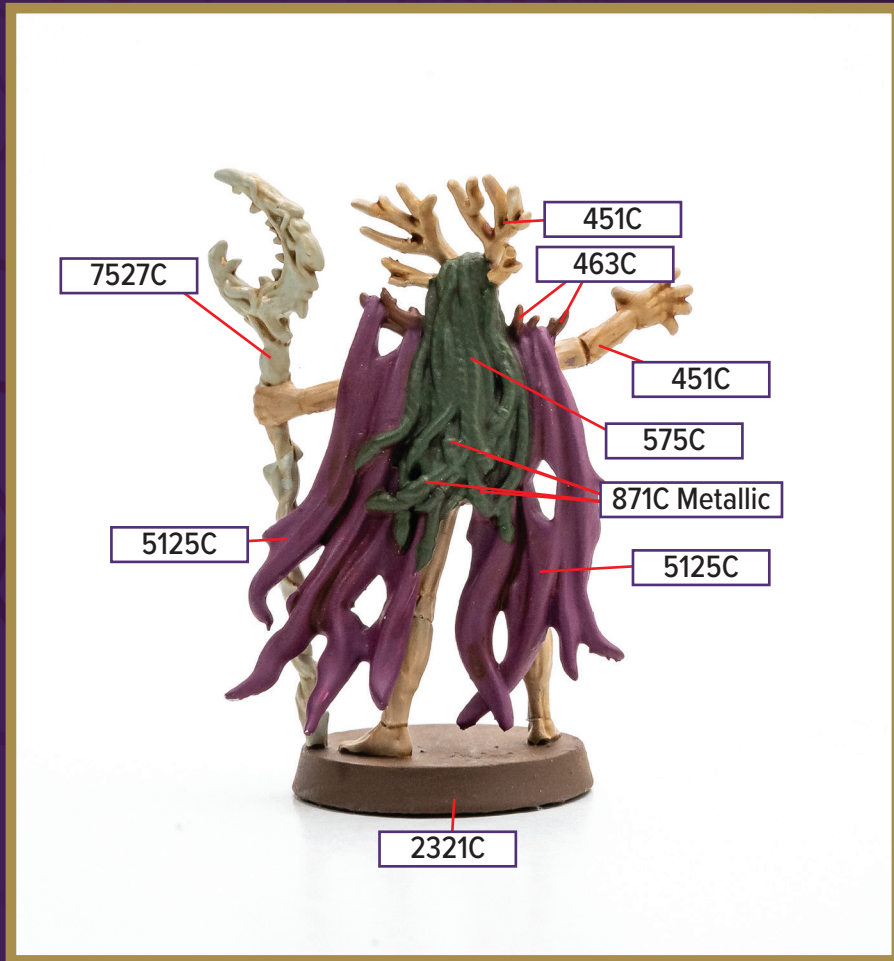

# MARACHOTT, MIND WHISPERER

Available in *Heroscape: Embers of War - Heroes of Arboreas Army Expansion*

 463C	 7527C
 5125C	 451C
 2321C	 575C
 871C Metallic	 142C

463C for wash

*\*All colors are Pantone PMS*