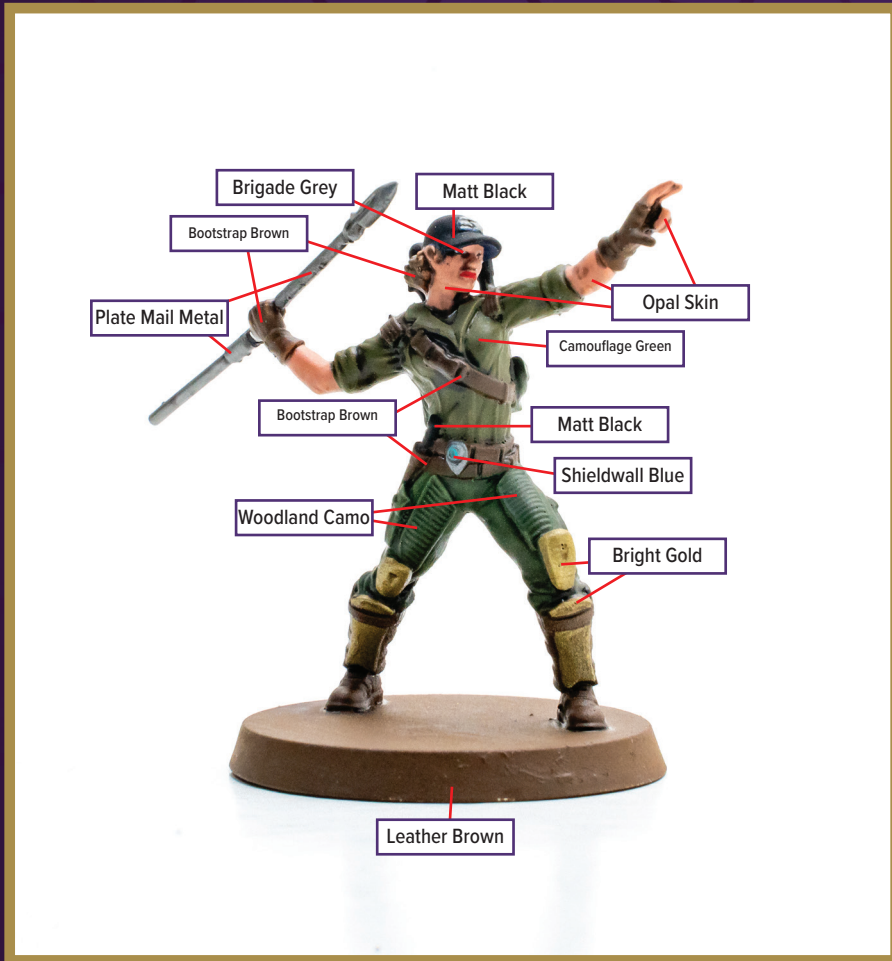

# LADY JAYE

Available in *Heroscape: G.I. JOE: Strike Forces*

 Woodland Camo	 Shieldwall Blue	 Brigade Grey
 Camouflage Green	 Bright Gold	 Leather Brown
 Matt Black	 Plate Mail Metal	 Opal Skin
 Bootstrap Brown		

Dark Tone for wash

Disclaimer: The paint colors on this guide are suggestions. Not all colors will be perfect matches.