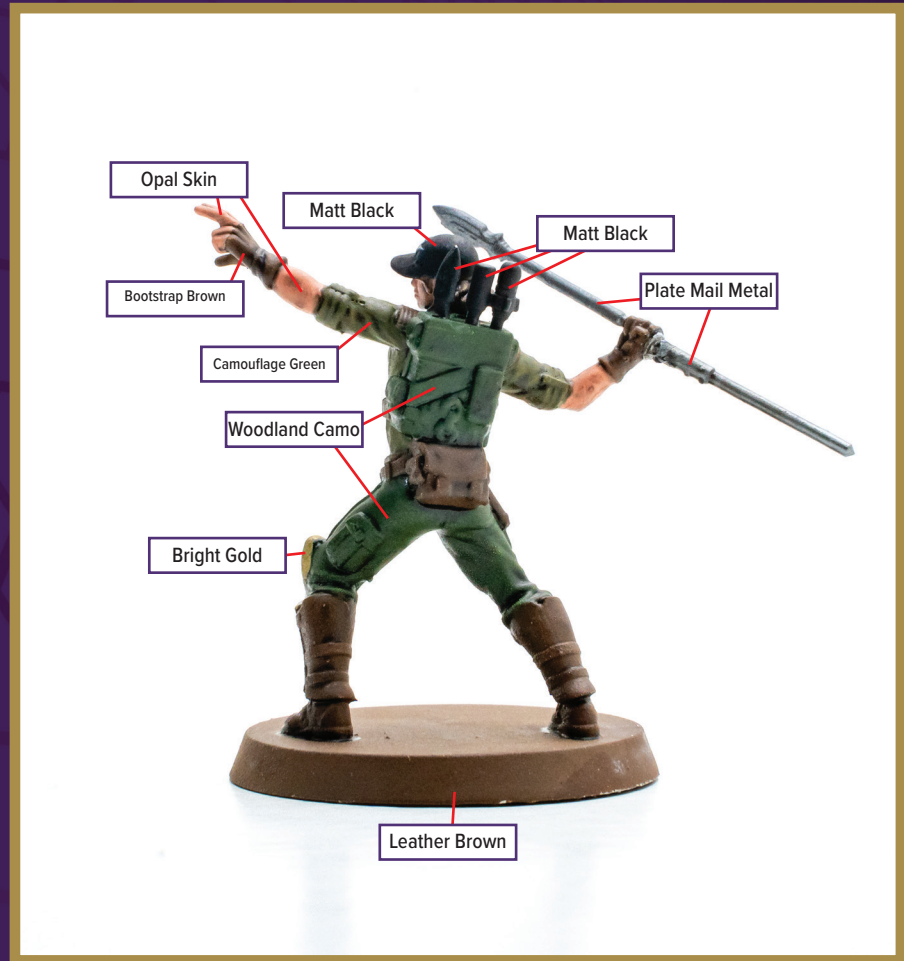

# LADY JAYE

Available in *Heroscape: G.I. JOE: Strike Forces*

 Woodland Camo	 Shieldwall Blue	 Brigade Grey
 Camouflage Green	 Bright Gold	 Leather Brown
 Matt Black	 Plate Mail Metal	 Opal Skin
 Bootstrap Brown		

Dark Tone for wash

Disclaimer: The paint colors on this guide are suggestions. Not all colors will be perfect matches.