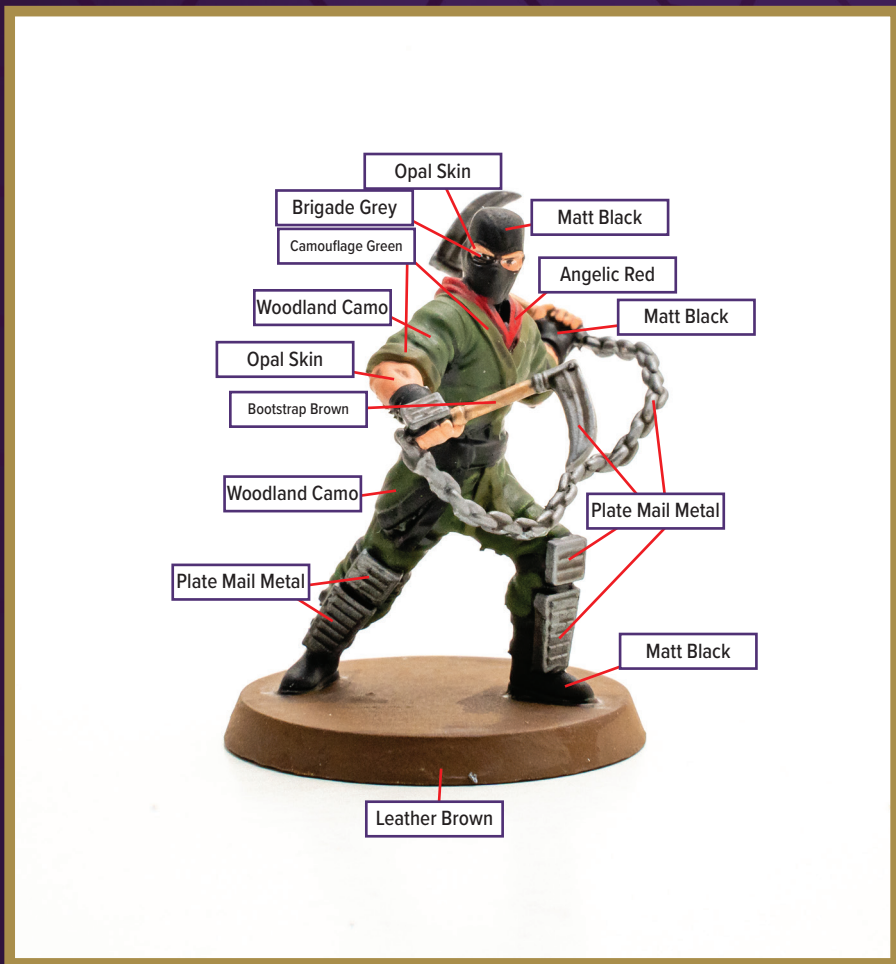

Available in *Heroscape: G.I. JOE: Strike Forces*

 Bootstrap Brown	 Opal Skin
 Matt Black + Deep Grey	 Matt Black + Grey Castle
 Wasteland Clay	 Angelic Red
 Plate Mail Metal	 Leather Brown

Dark Tone for wash

Disclaimer: The paint colors on this guide are suggestions. Not all colors will be perfect matches.

KAMAKURA

Available in *Heroscape: G.I. JOE: Strike Forces*

 Woodland Camo	 Matt Black	 Brigade Grey
 Camouflage Green	 Opal Skin	
 Angelic Red	 Leather Brown	
 Bootstrap Brown	 Plate Mail Metal	

Dark Tone for wash

Disclaimer: The paint colors on this guide are suggestions. Not all colors will be perfect matches.