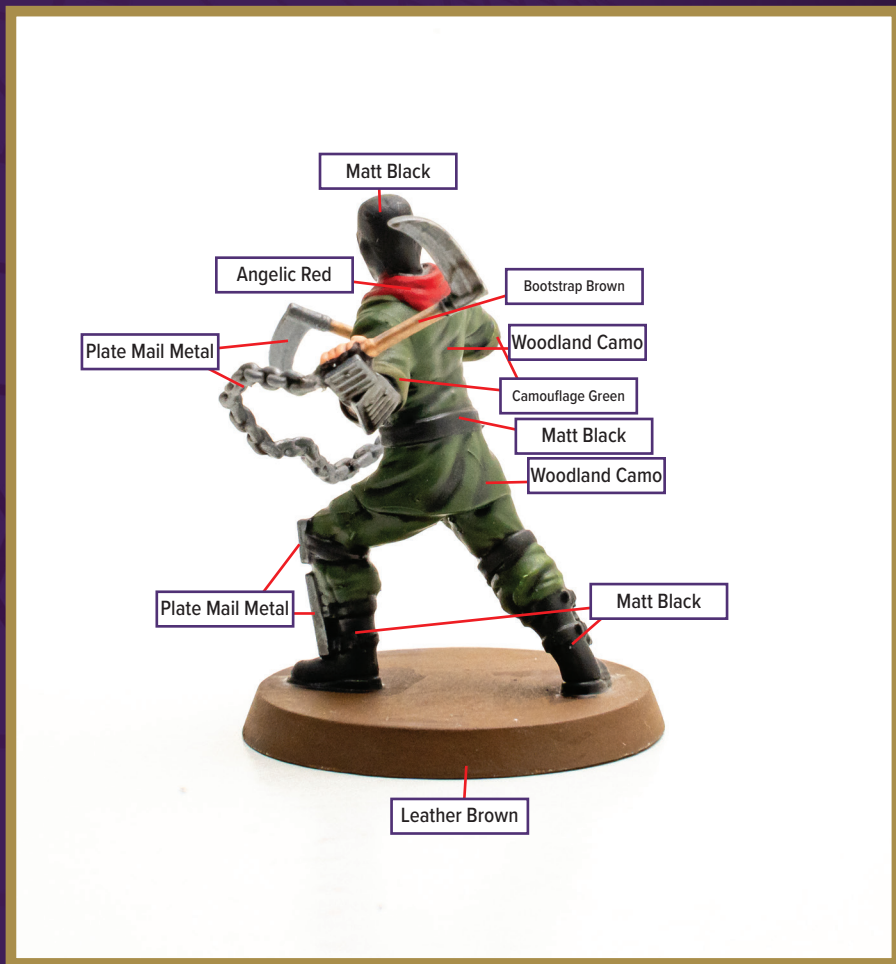

Available in *Heroscape: G.I. JOE: Strike Forces*

 Bootstrap Brown	 Opal Skin
 Matt Black + Deep Grey	 Matt Black + Grey Castle
 Wasteland Clay	 Angelic Red
 Plate Mail Metal	 Leather Brown

Dark Tone for wash

Disclaimer: The paint colors on this guide are suggestions. Not all colors will be perfect matches.

KAMAKURA

Available in *Heroscape: G.I. JOE: Strike Forces*

 Woodland Camo	 Matt Black	 Brigade Grey
 Camouflage Green	 Opal Skin	
 Angelic Red	 Leather Brown	
 Bootstrap Brown	 Plate Mail Metal	

Dark Tone for wash

Disclaimer: The paint colors on this guide are suggestions. Not all colors will be perfect matches.