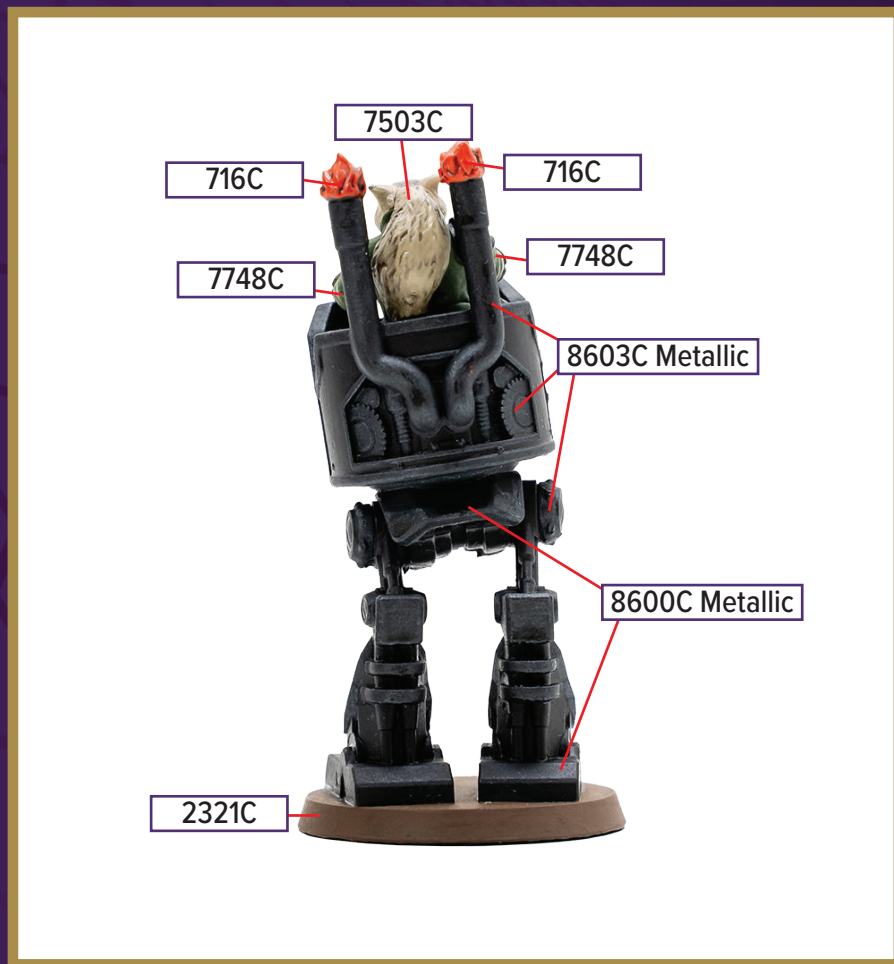

IMPERATOR KAYNE

Available in *Boiling Tension - Imperator Kayne Army Expansion*

 7503C	 3935C	 8600C Metallic
 2321C	 7497C	
 8603C Metallic	 410C	
 716C	 7748C	

Black 6C for wash

*All colors are Pantone PMS