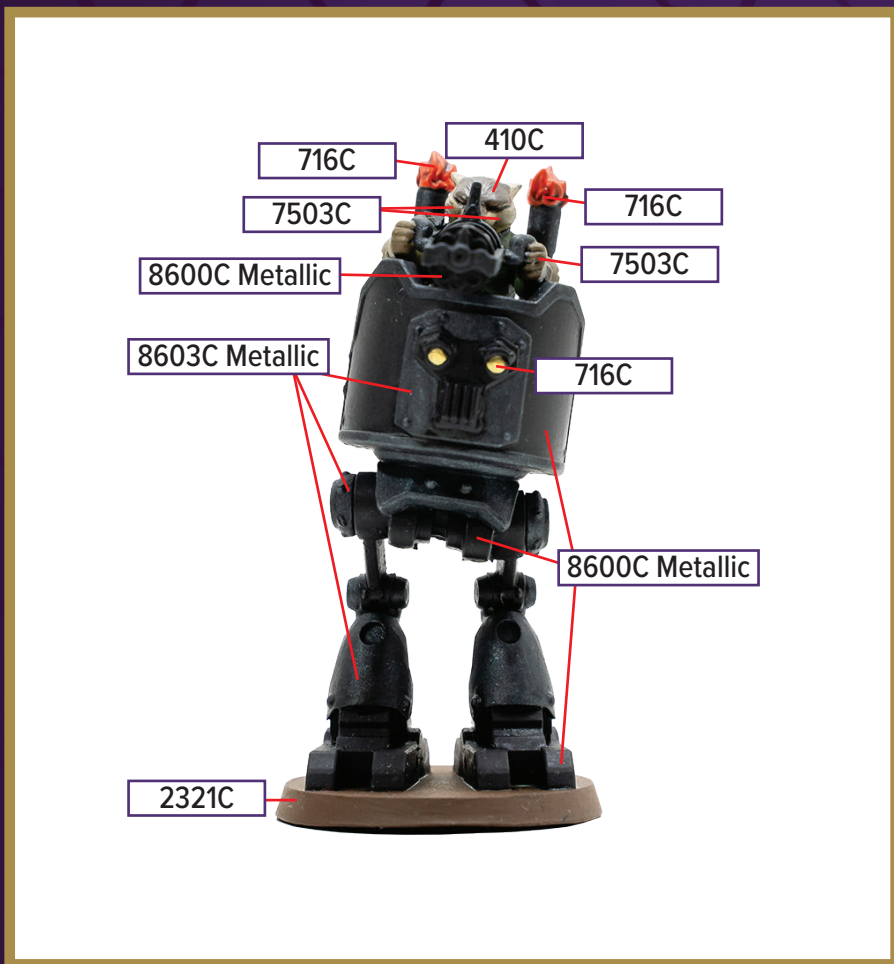

IMPERATOR KAYNE

Available in *Boiling Tension - Imperator Kayne Army Expansion*

 7503C	 3935C	 8600C Metallic
 2321C	 7497C	
 8603C Metallic	 410C	
 716C	 7748C	

Black 6C for wash

*All colors are Pantone PMS