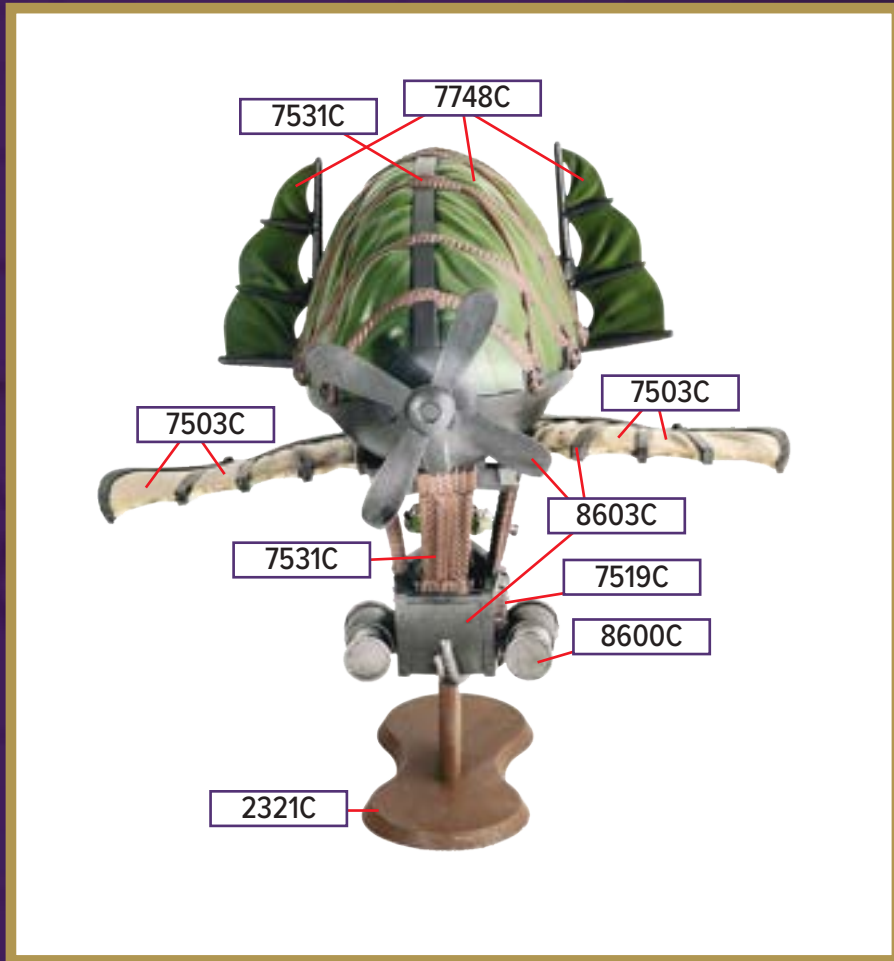

AIR MARSHALL ZED NESBITT