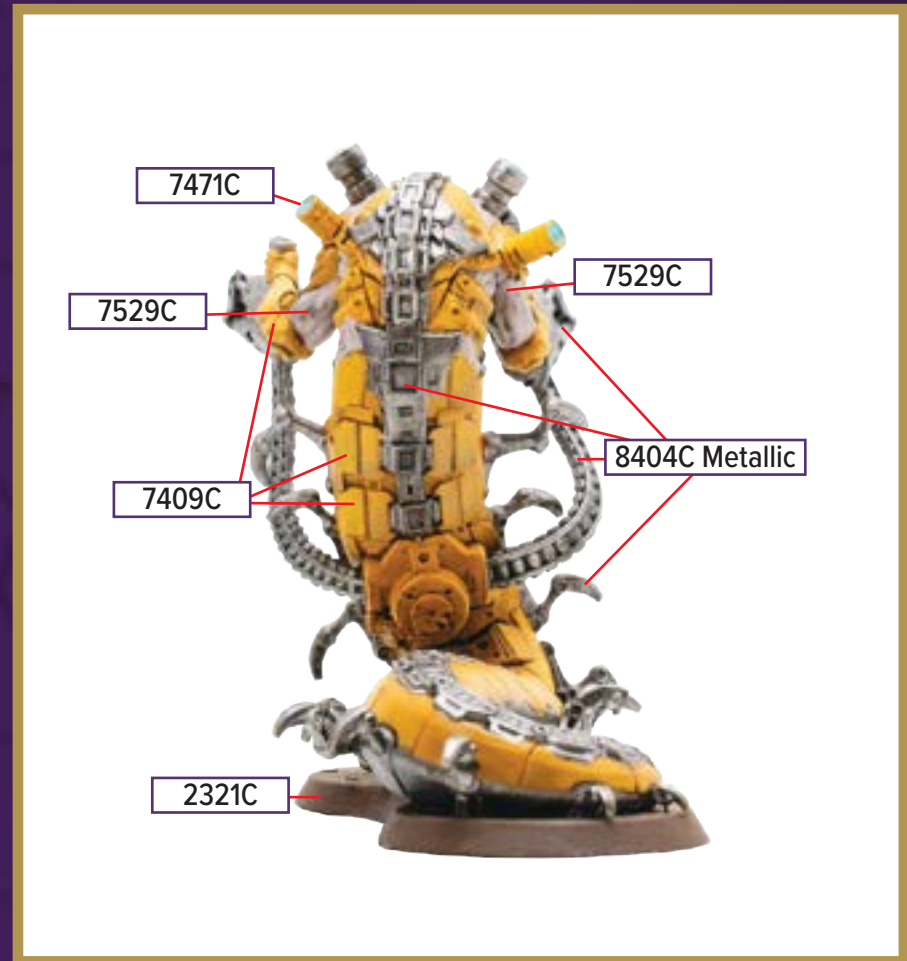

SCAVORITH, LORD OF RUIN