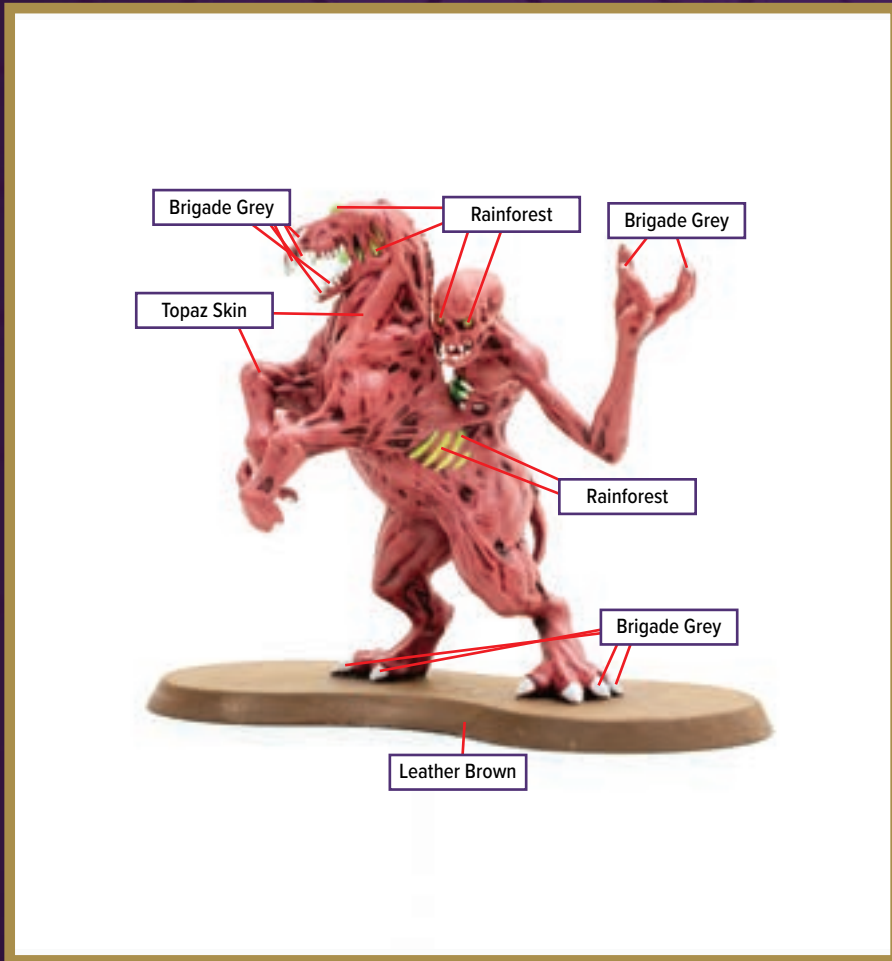

NUCKELAVEE