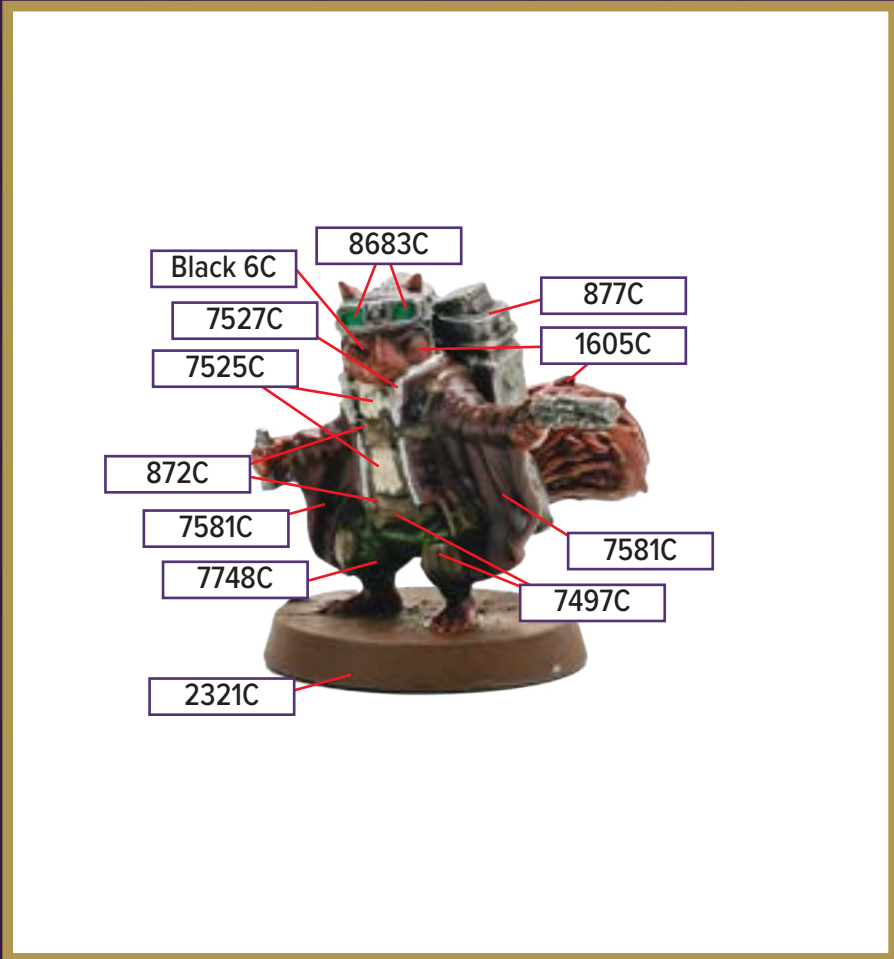

**All colors are Pantone PMS*

WING COMMANDER TUCK HARRIGAN

Available in *Rising Tide - Vorid Glide Strikers and Wing Commander Tuck Harrigan Army Expansion*

7527C	7527C	Black 6C
1605C (Injection)	877C Metallic	8600C
7518C	7748C	2321C
7497C	872C Metallic	8683C Metallic
Black 6C for wash		