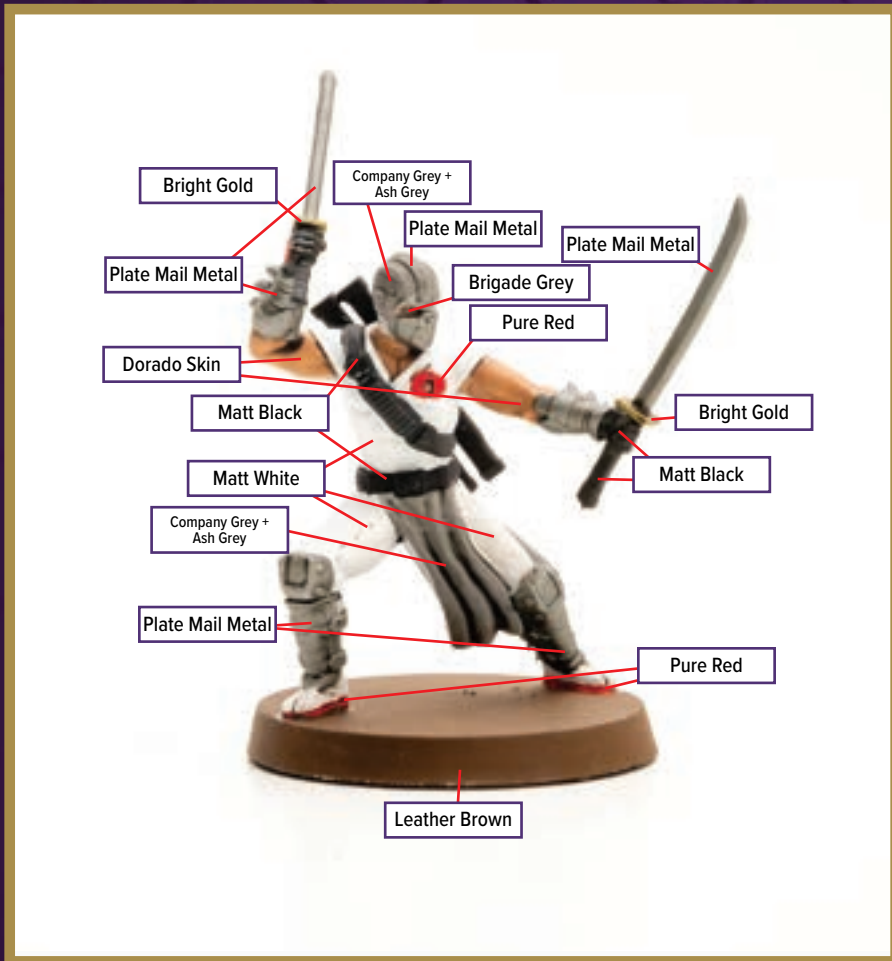

STORM SHADOW