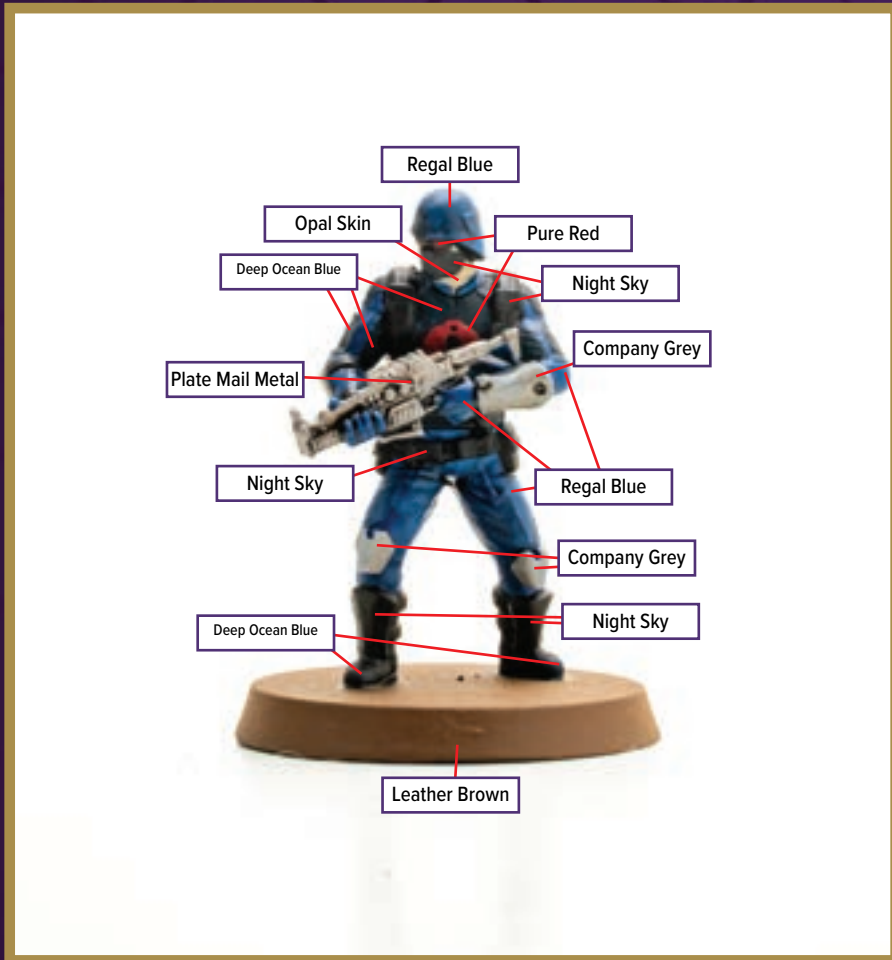

COBRA TROOPER 3