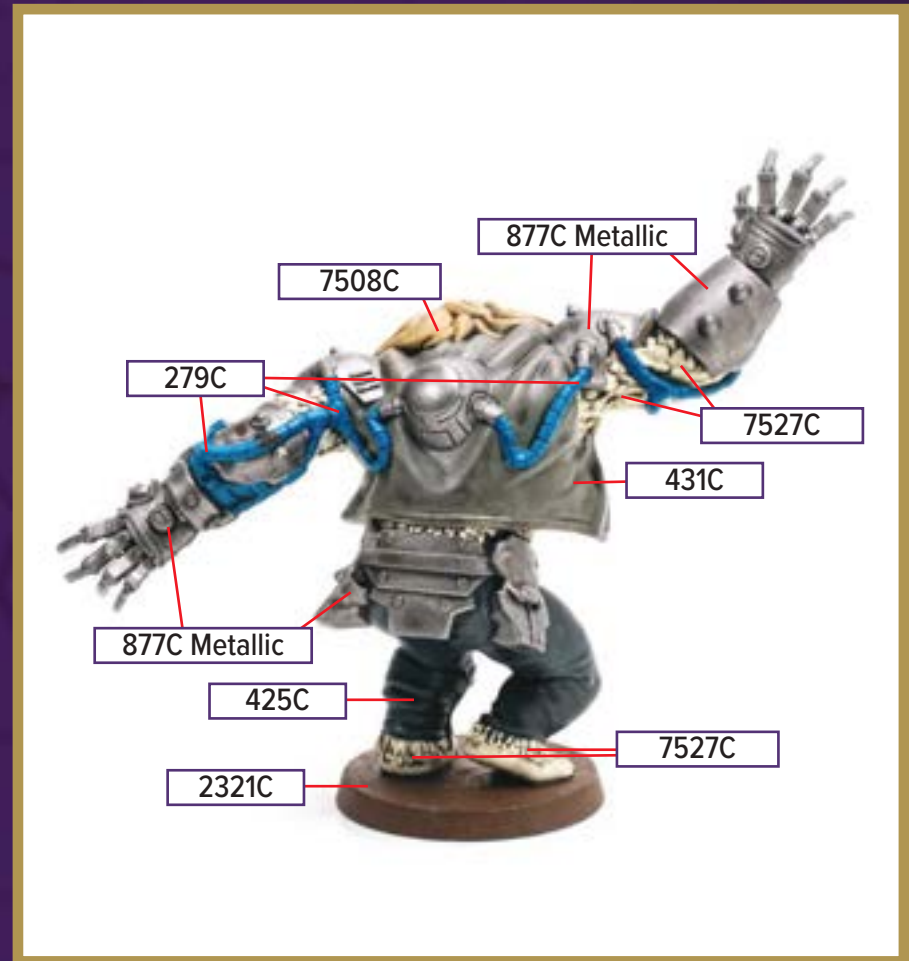

This figure can be found in *Age of Annihilation Master Set*

 7519C	 2321C	 1788C
 7418C	 5035C	
 142C	 877C Metallic	

Black 6C for wash

*All colors are Pantone PMS

KNIGHT IRENE

This figure can be found in *Age of Annihilation Master Set*