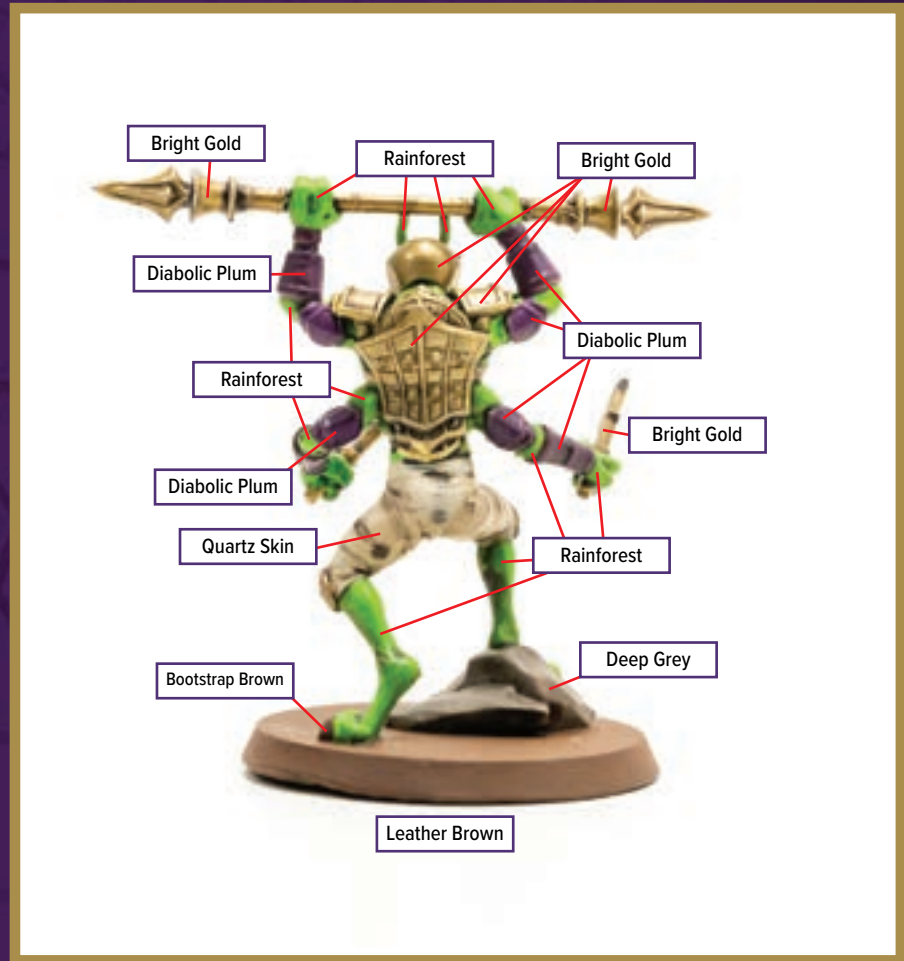

SKORDYRE INFANTRY 2