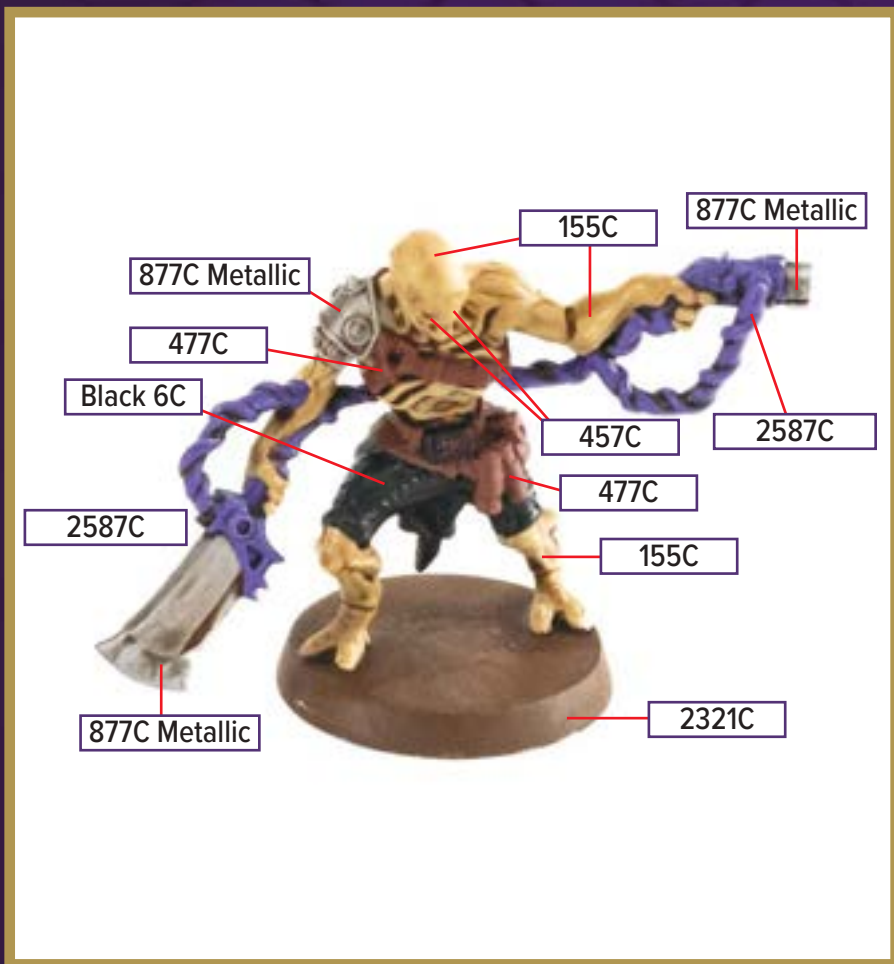

BOK-BUR-NA

Available in *Battle for the Wellspring Battle Box*

 757C	 877C Metallic	 Black 6C
 155C	 2321C	
 477C	 2587C	

Black 6C for wash

**All colors are Pantone PMS*

KILLIAN VANE III

Available in *Battle for the Wellspring Battle Box*