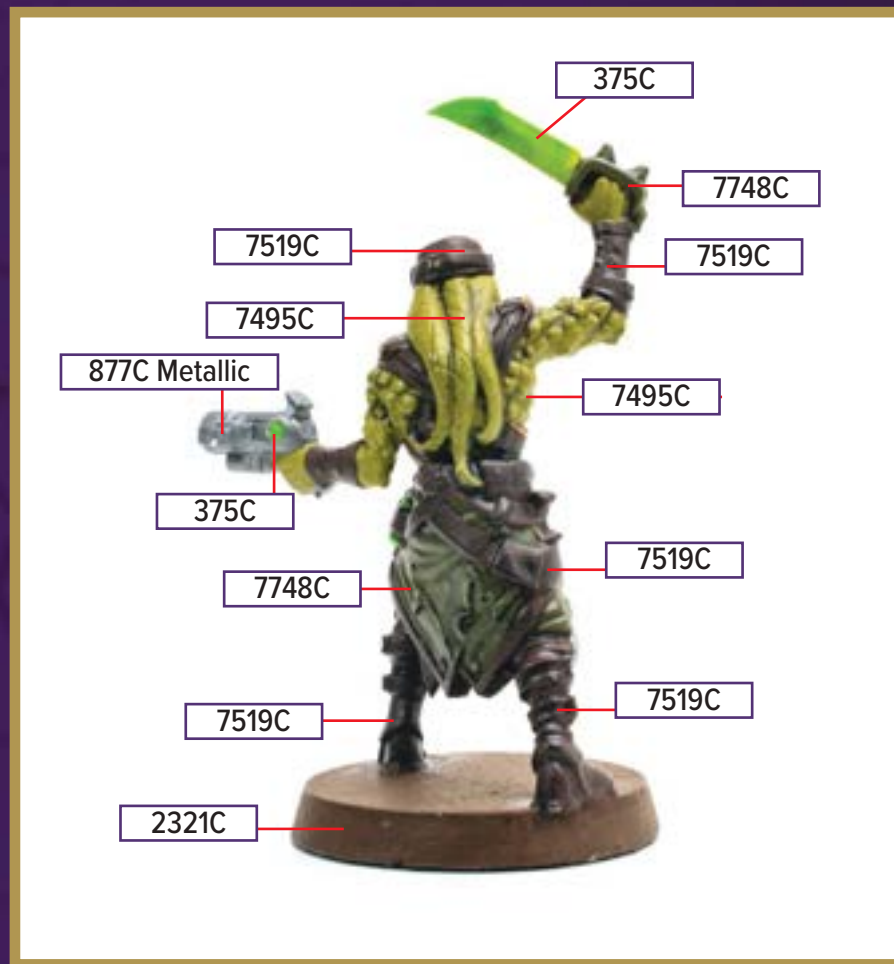

EXILES OF THE SUNDERED SEA