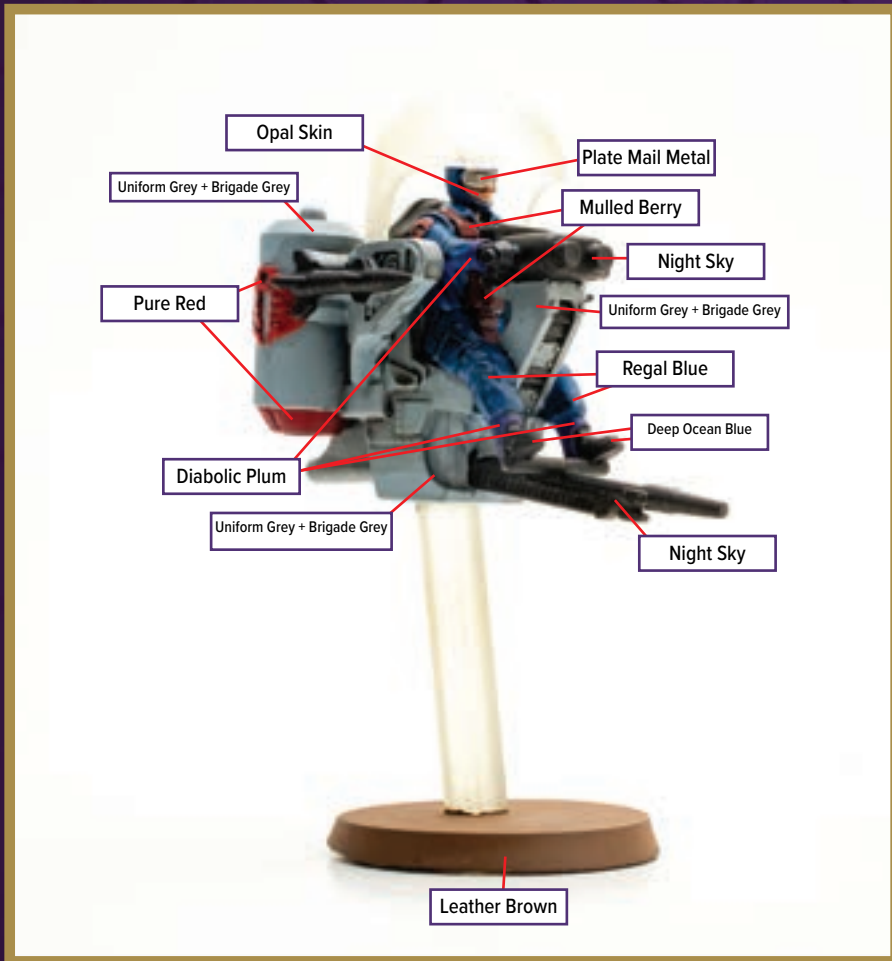

Dark Tone for wash

Disclaimer: The paint colors on this guide are suggestions. Not all colors will be perfect matches.

COBRA FLIGHT POD

Available in *Heroscape: G.I. JOE: Cobra Troopers & Cobra Flight Pod*