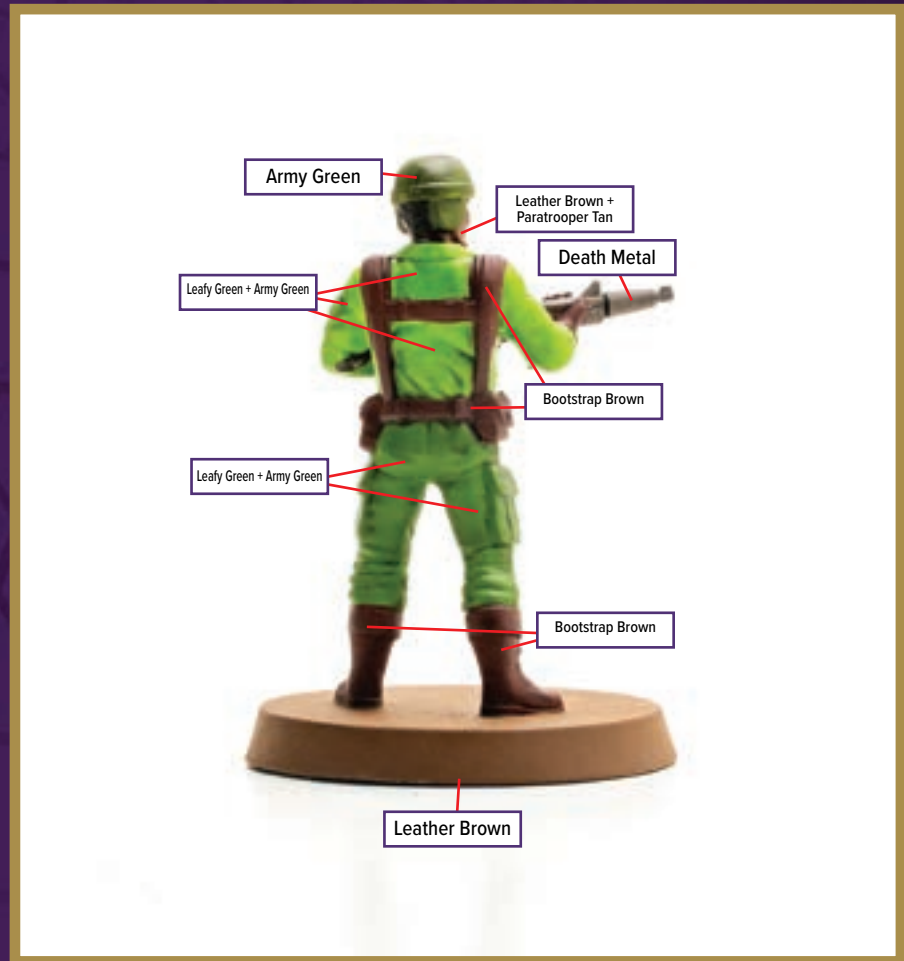

GREENSHIRT 1