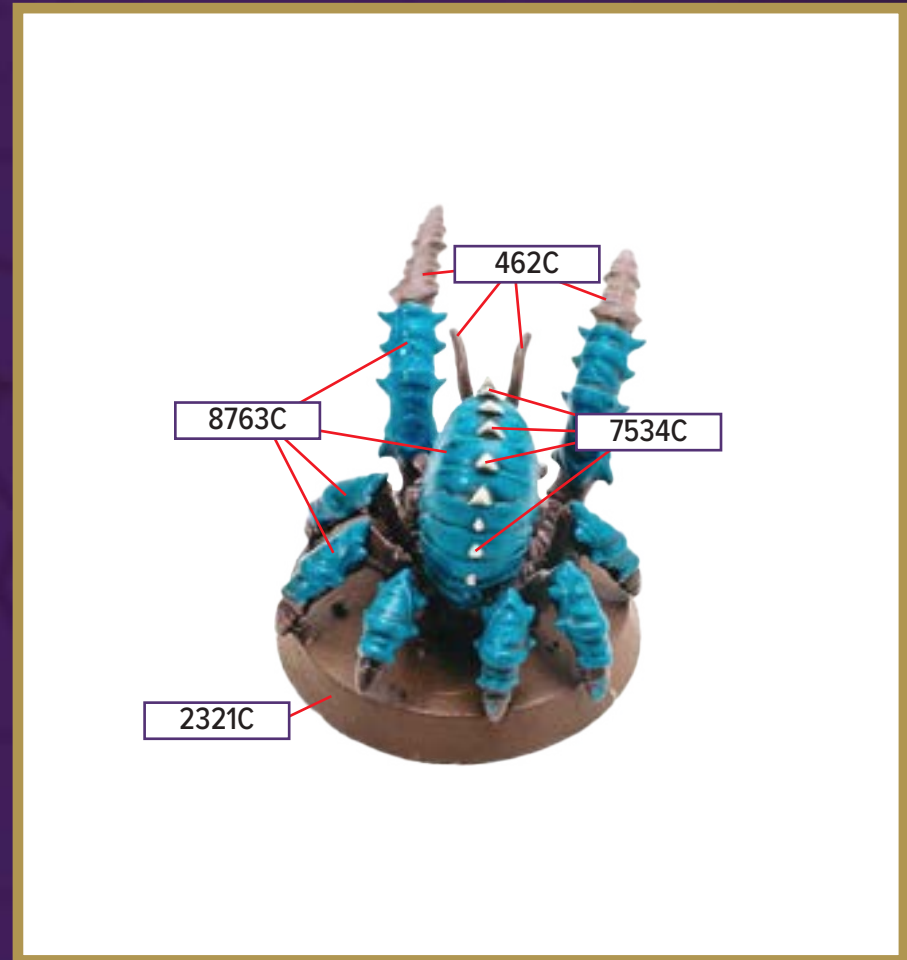

FESTERING HONOR GUARD