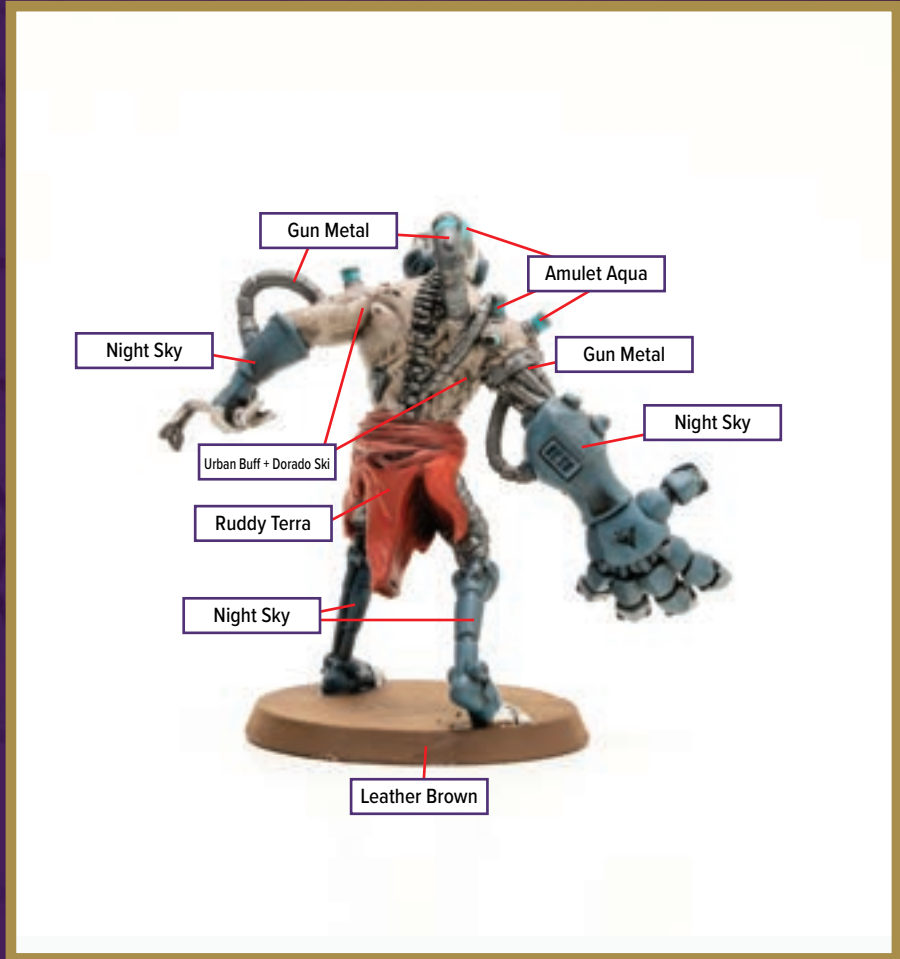

NECROTECH REAVER 1 / GHOULGRIP