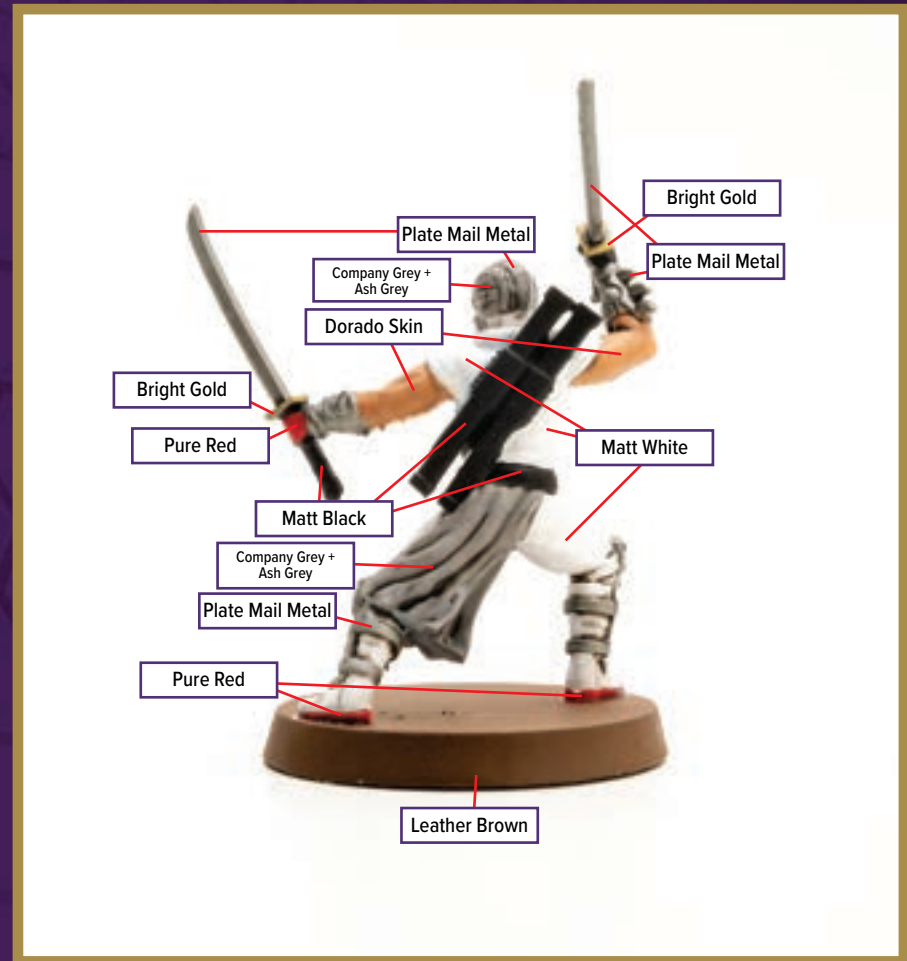

STORM SHADOW