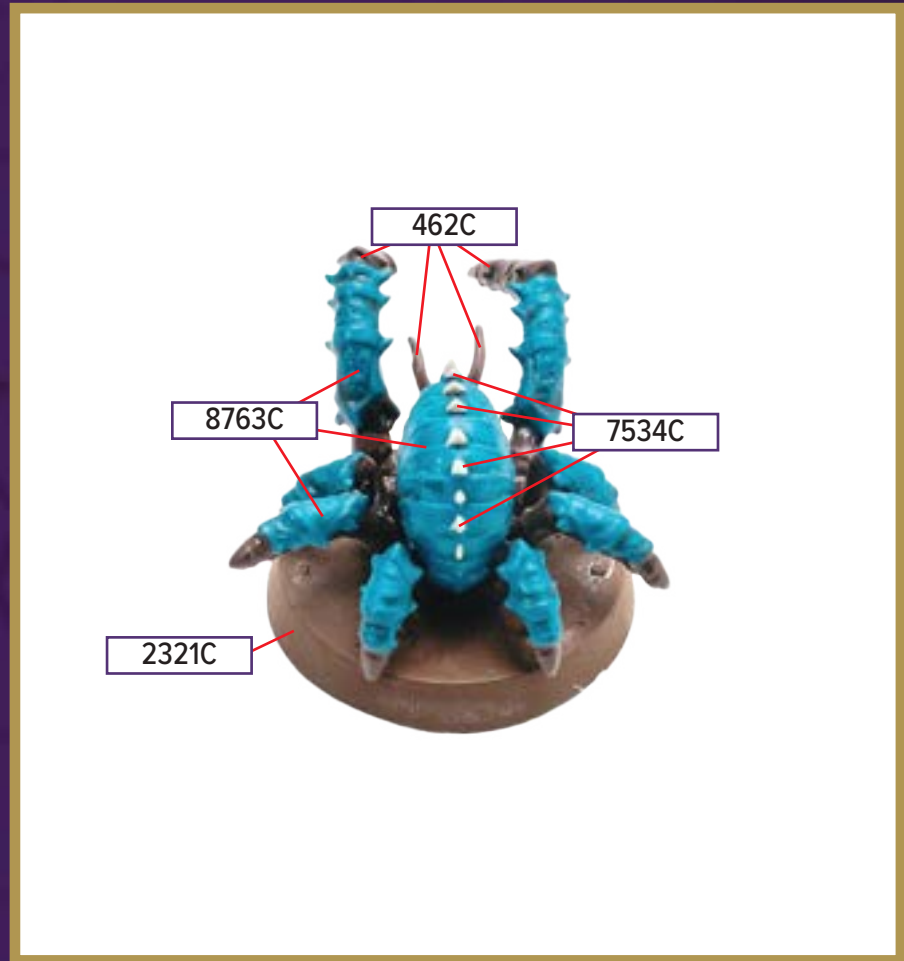

FESTERING HONOR GUARD