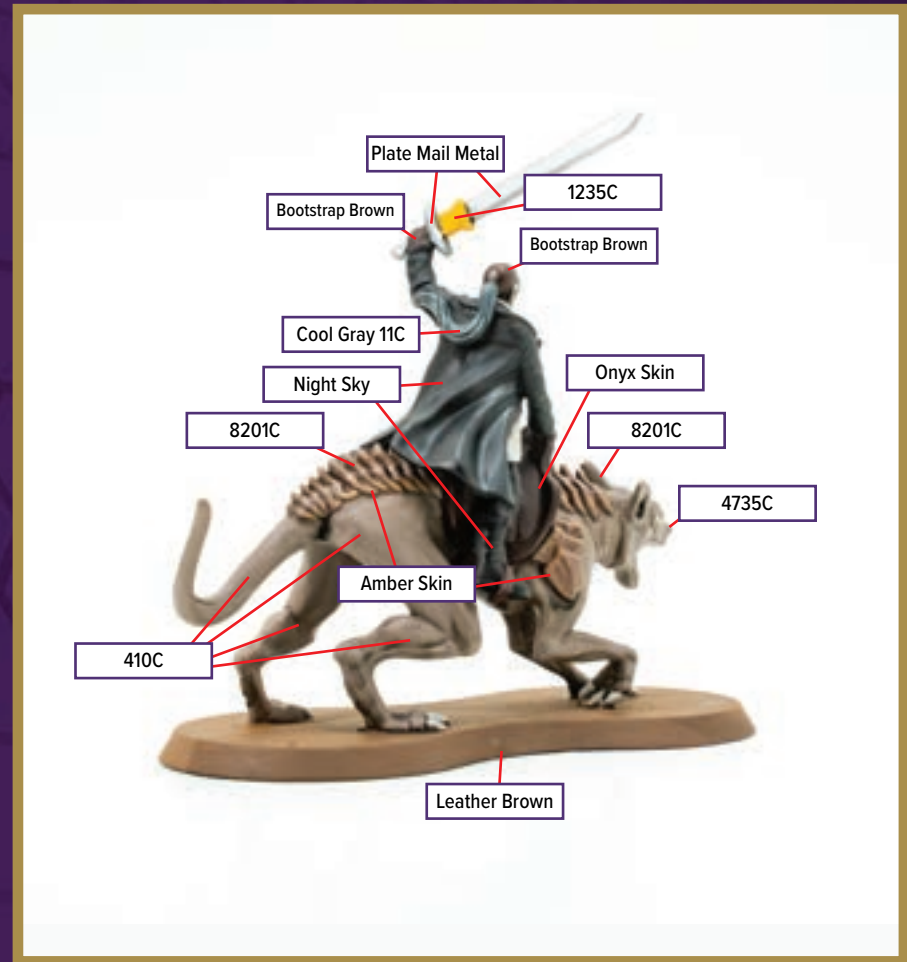

AGENT CARR

Available in *Heroscape: Agent Carr*

8201C	Plate Mail Metal	Cool Gray 11C	410C
484C	Bootstrap Brown	Cool Gray 2C	Leather Brown
Onyx Skin	1235C	Matt Black	
4735C	Amber Skin	Night Sky	Dark Tone for wash

Disclaimer: The paint colors on this guide are suggestions. Not all colors will be perfect matches.