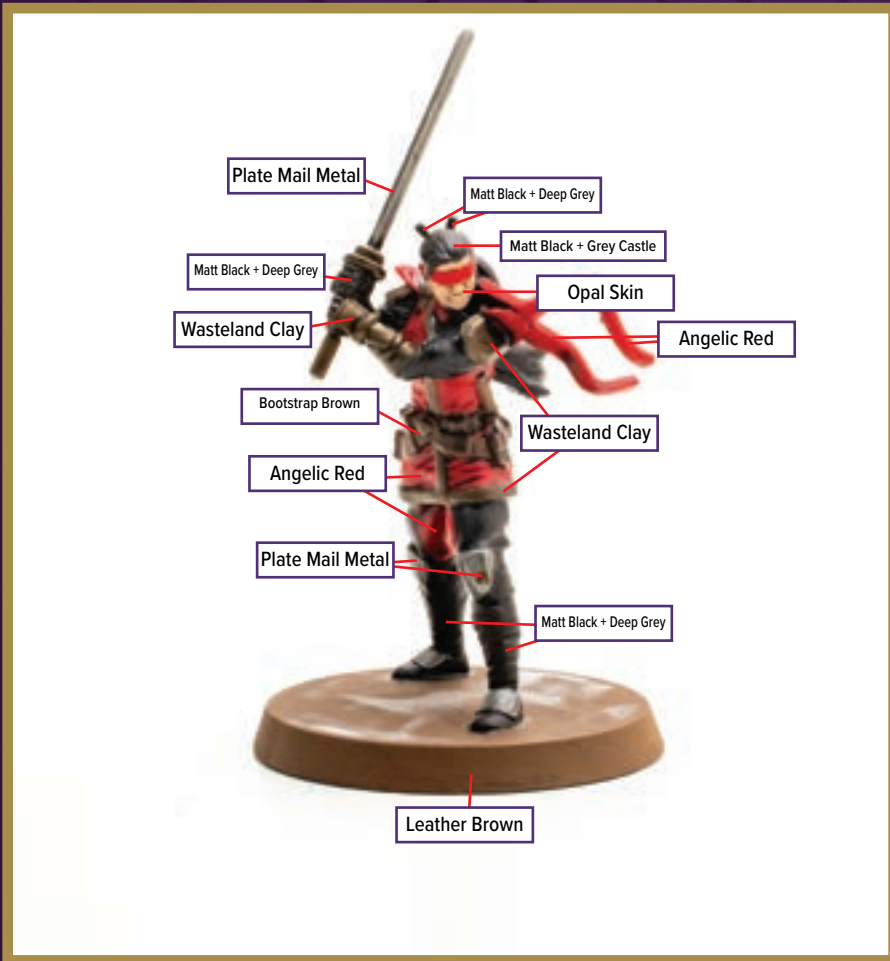

Available in *Heroscape: G.I. JOE: Strike Forces*

Bootstrap Brown	Opal Skin
Matt Black + Deep Grey	Matt Black + Grey Castle
Wasteland Clay	Angelic Red
Plate Mail Metal	Leather Brown

Dark Tone for wash

Disclaimer: The paint colors on this guide are suggestions. Not all colors will be perfect matches.