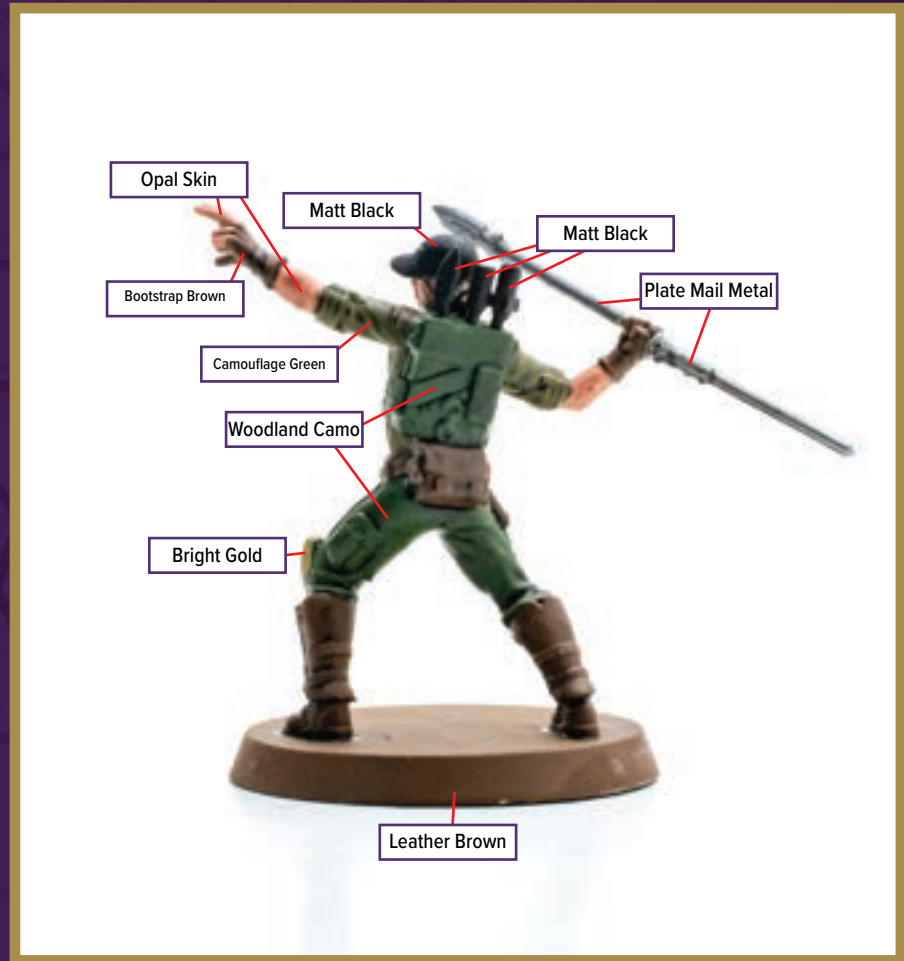

LADY JAYE

Available in *Heroscape: G.I. JOE: Strike Forces*

Woodland Camo	Shieldwall Blue	Brigade Grey
Camouflage Green	Bright Gold	Leather Brown
Matt Black	Plate Mail Metal	Opal Skin
Bootstrap Brown		

Dark Tone for wash

Disclaimer: The paint colors on this guide are suggestions. Not all colors will be perfect matches.