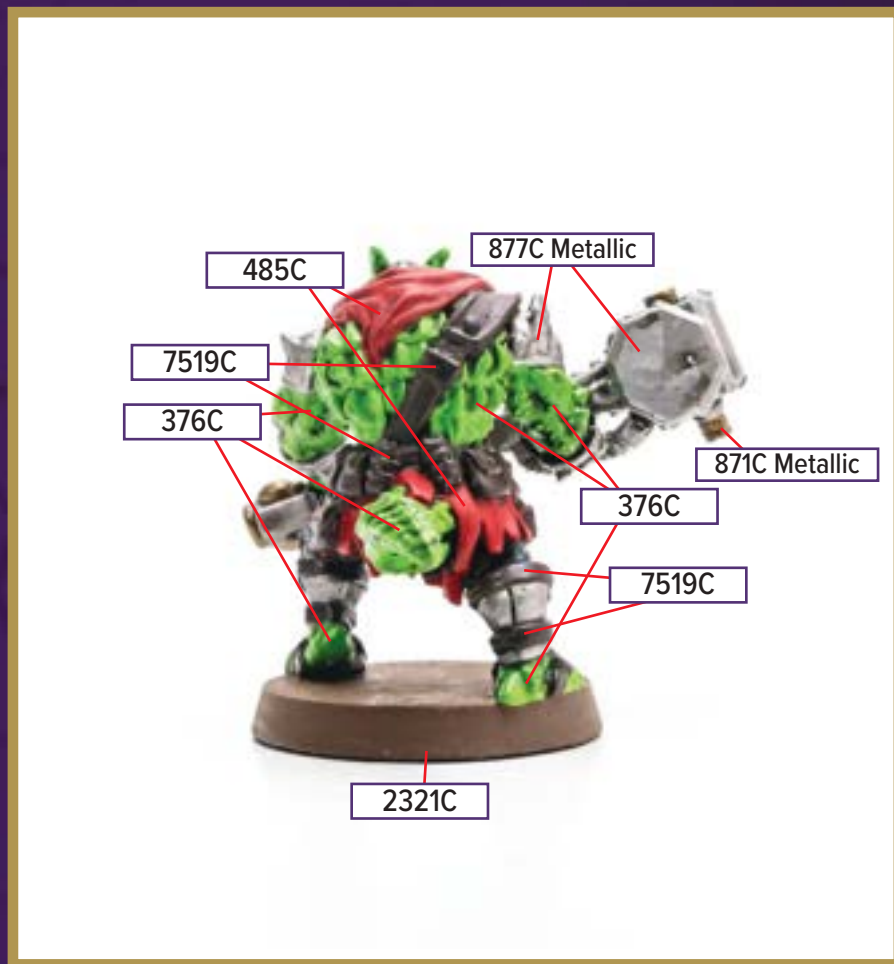

DREADNOUGHT