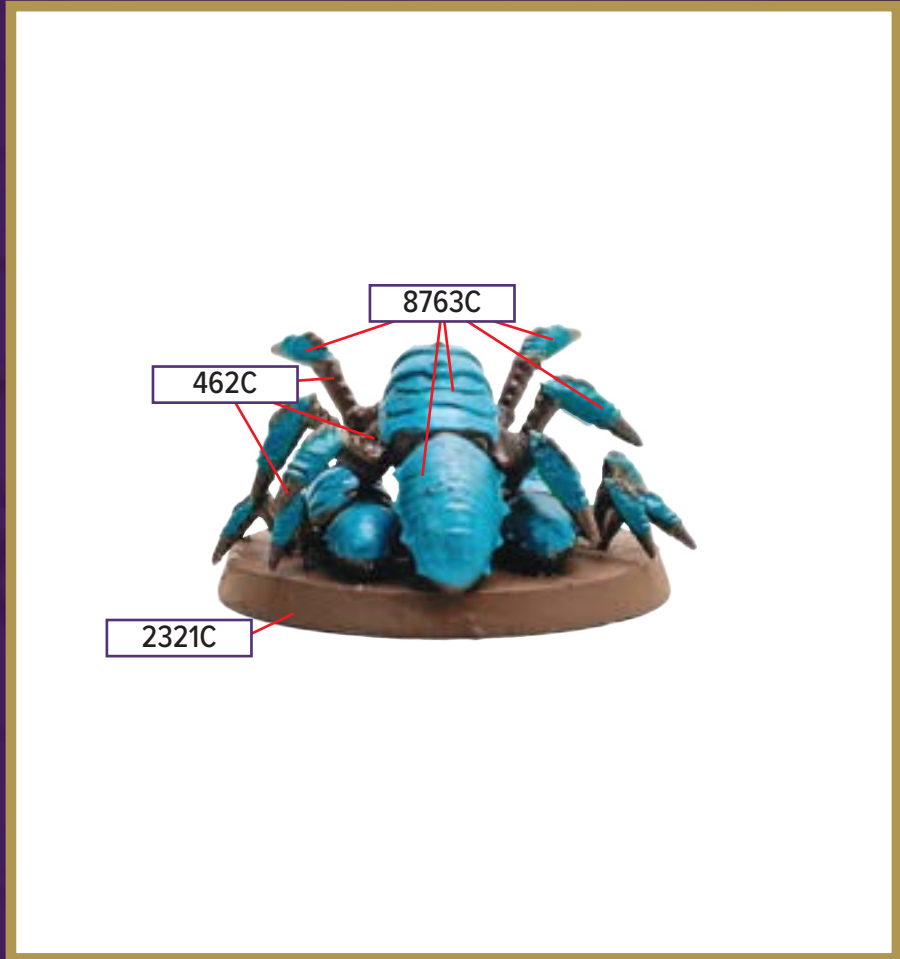

OATHBOUND LEGIONNAIRES