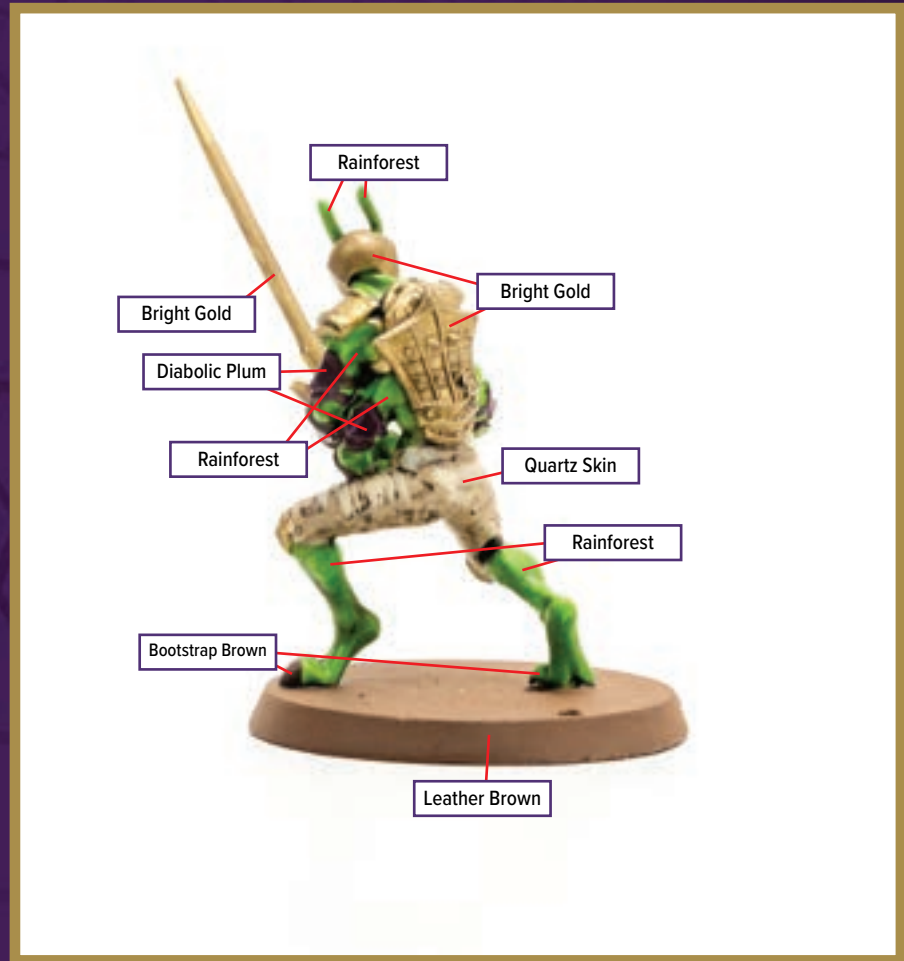

SKORDYRE INFANTRY 3