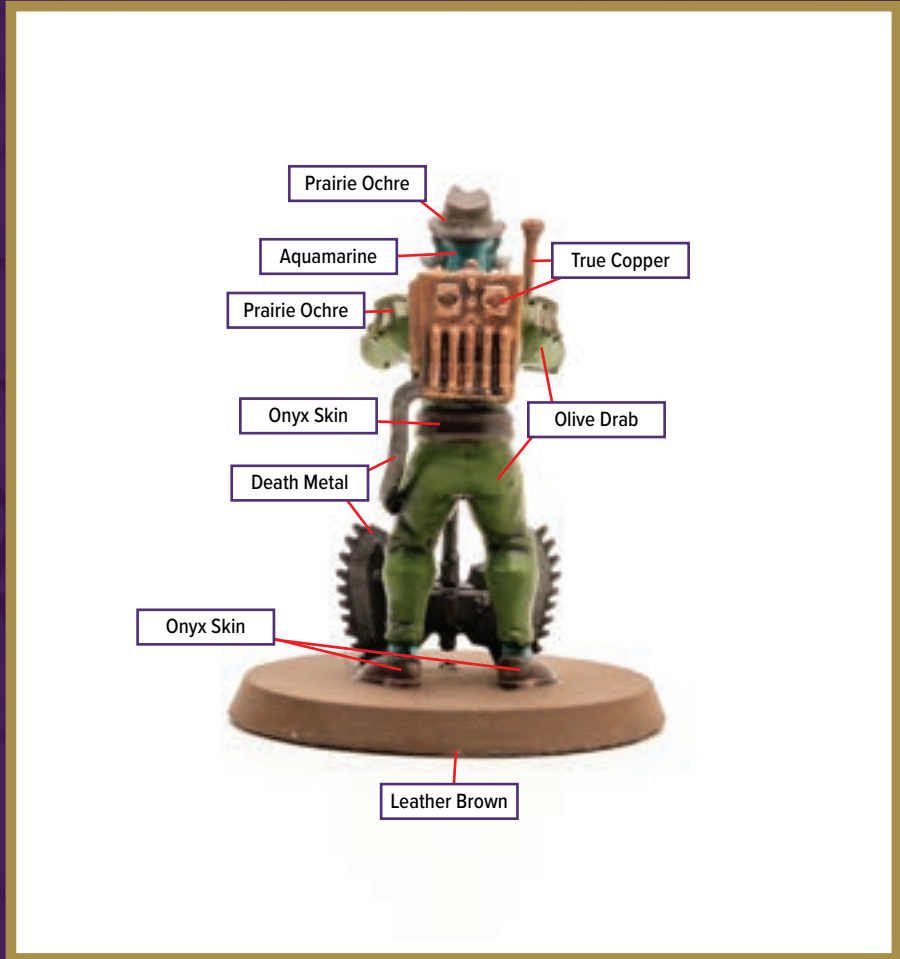

CHAIN GRUT 2