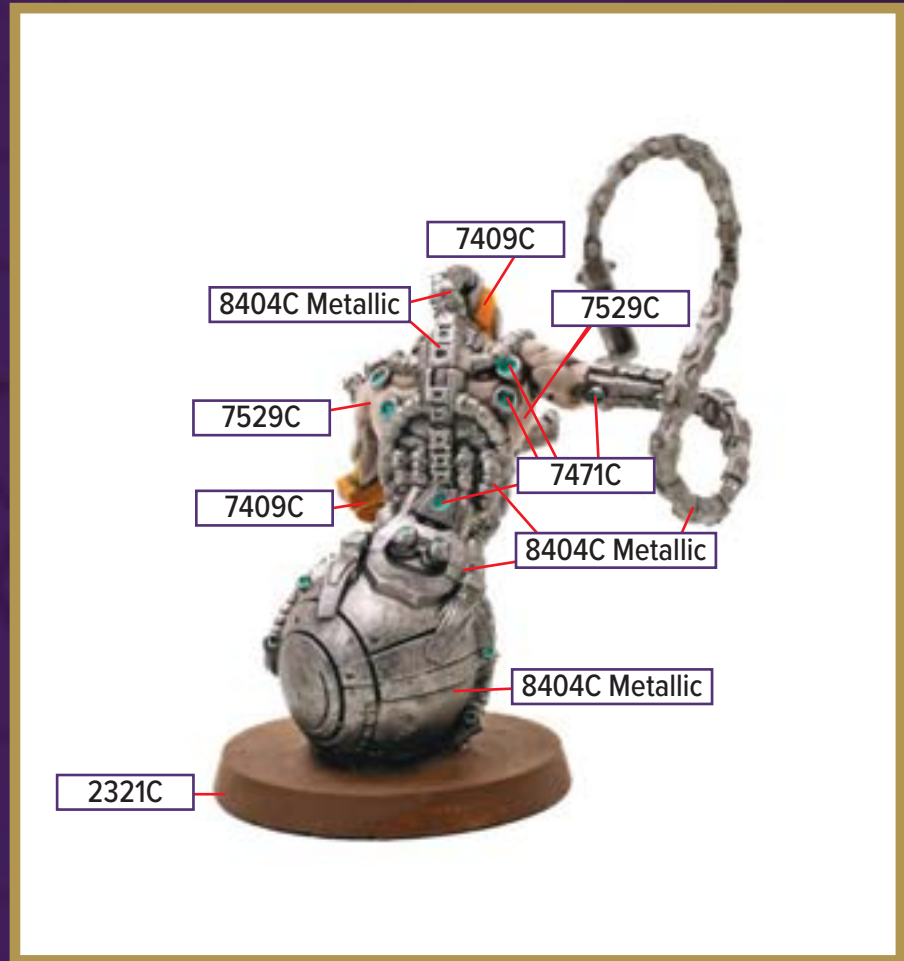

NECROTECH WRAITHRIDERS