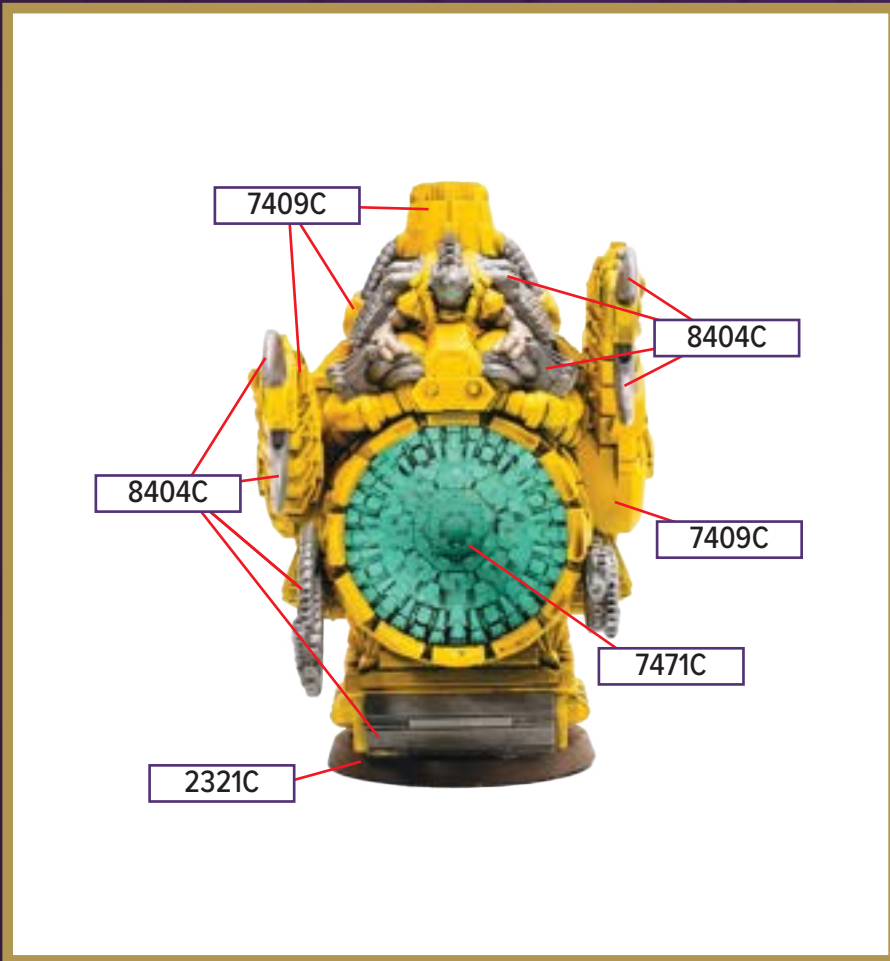

HELLFORGE MANDUKOR