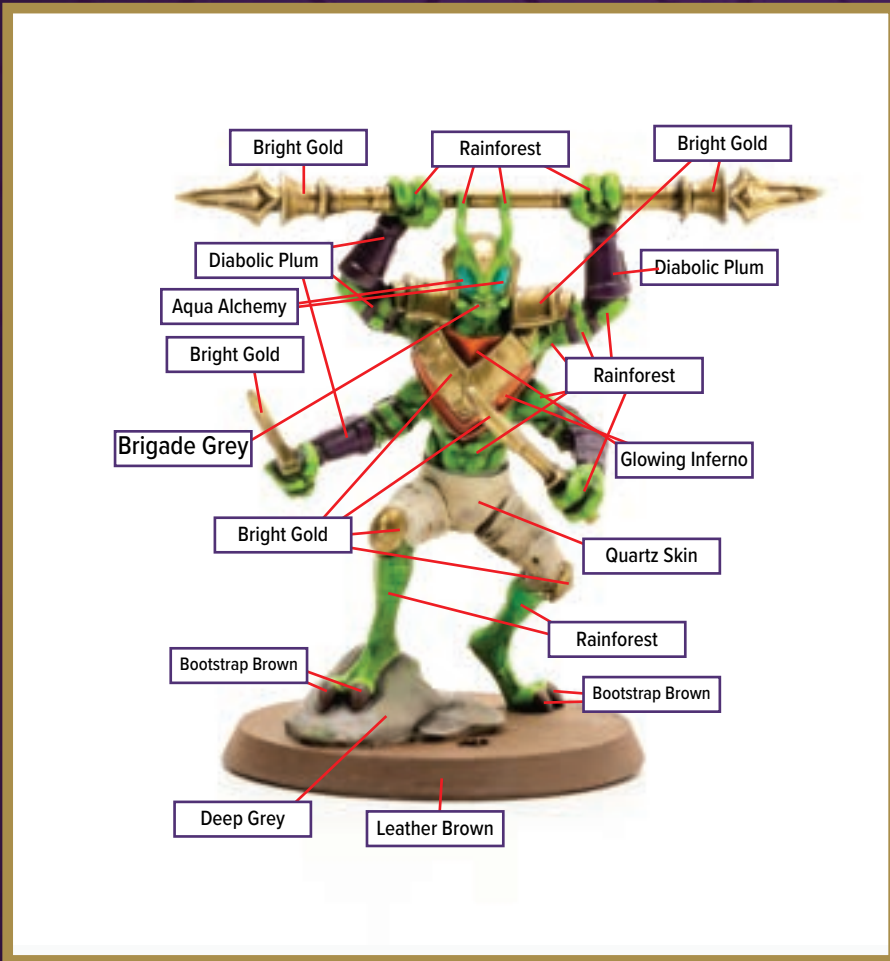

SKORDYRE INFANTRY 2