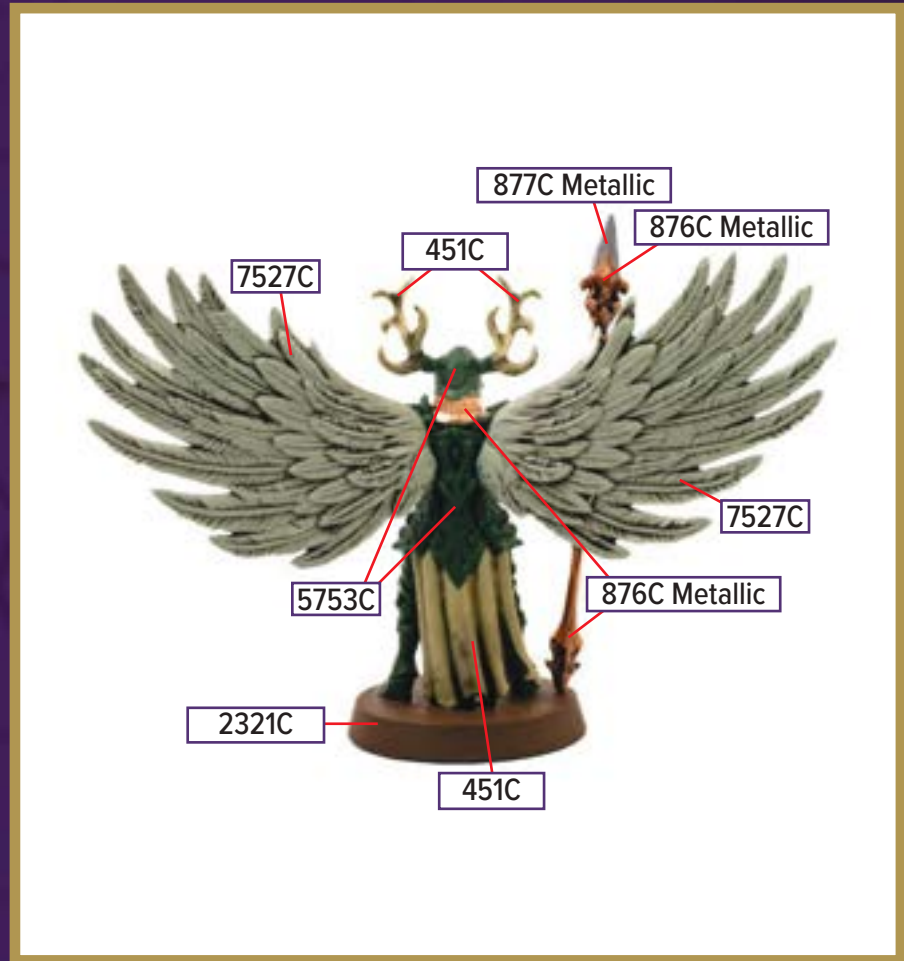

MIELKI THE KYRIE WARRIOR