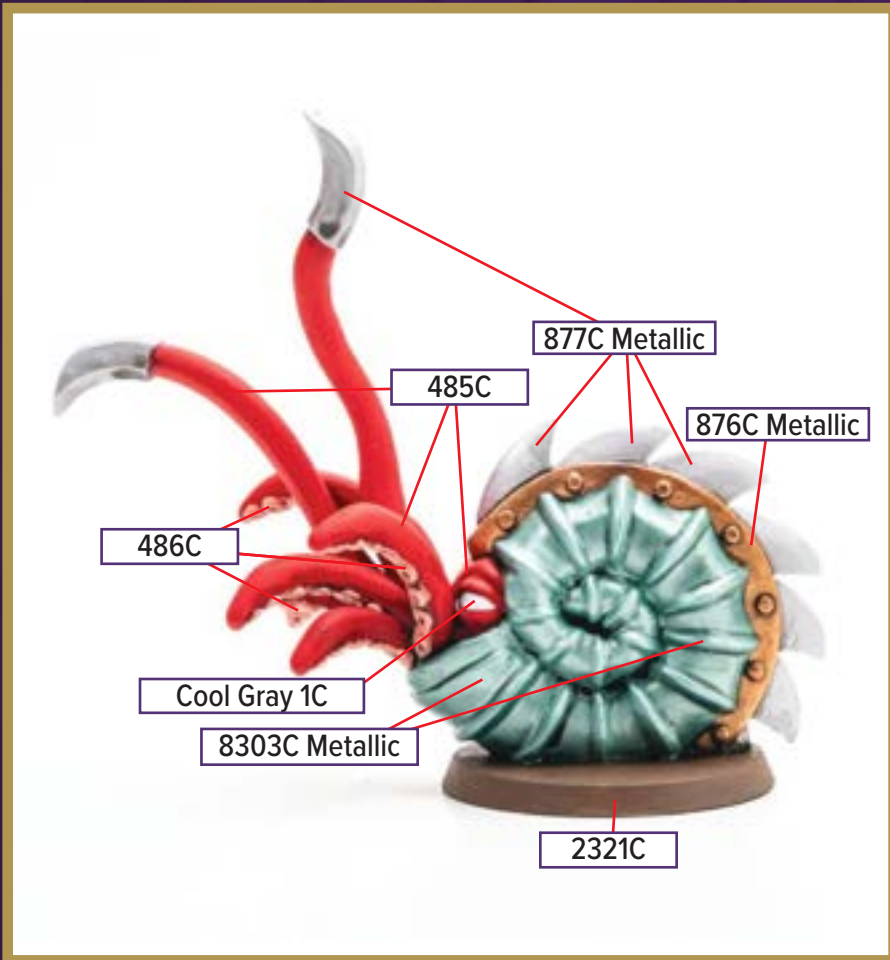

KRAKENLING