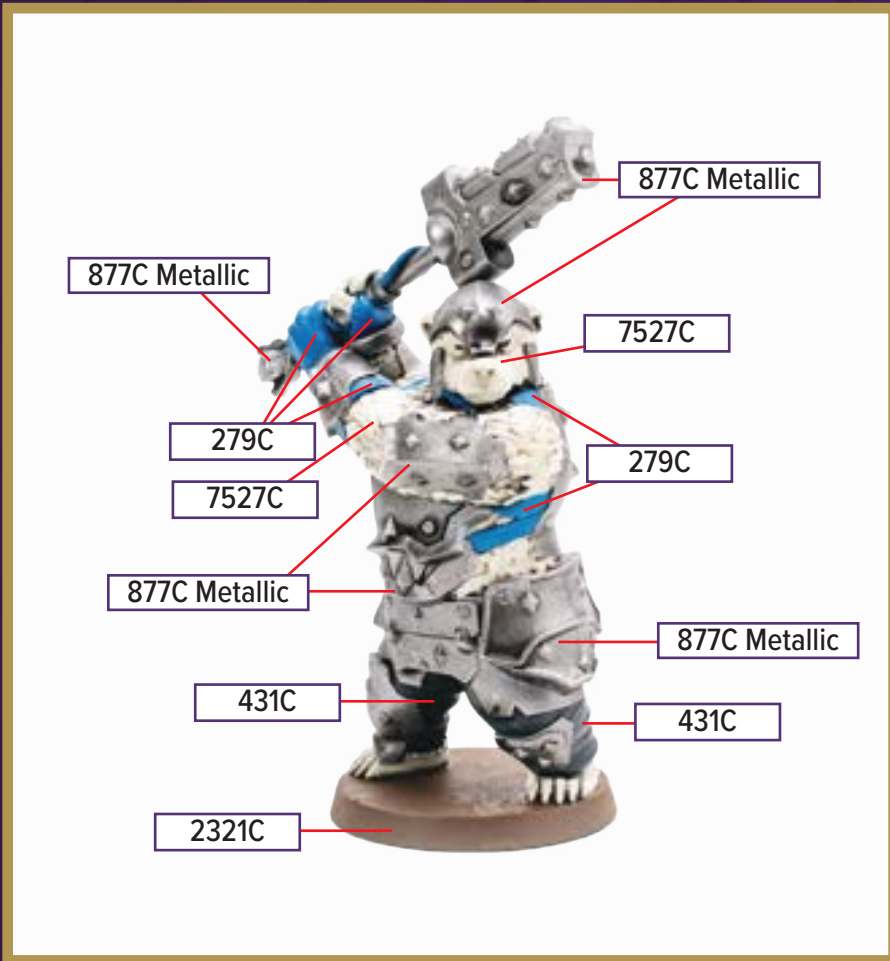

**All colors are Pantone PMS*

KNIGHT PRIMUS ADELBERN

Available in *Rising Tide - Knight Primus Adelbern and Ordo Borealis Army Expansion*

- 877C Metallic
- 279C
- 431C
- 7527C (Injection)
- 425C
- 2321C

Black 6C for wash