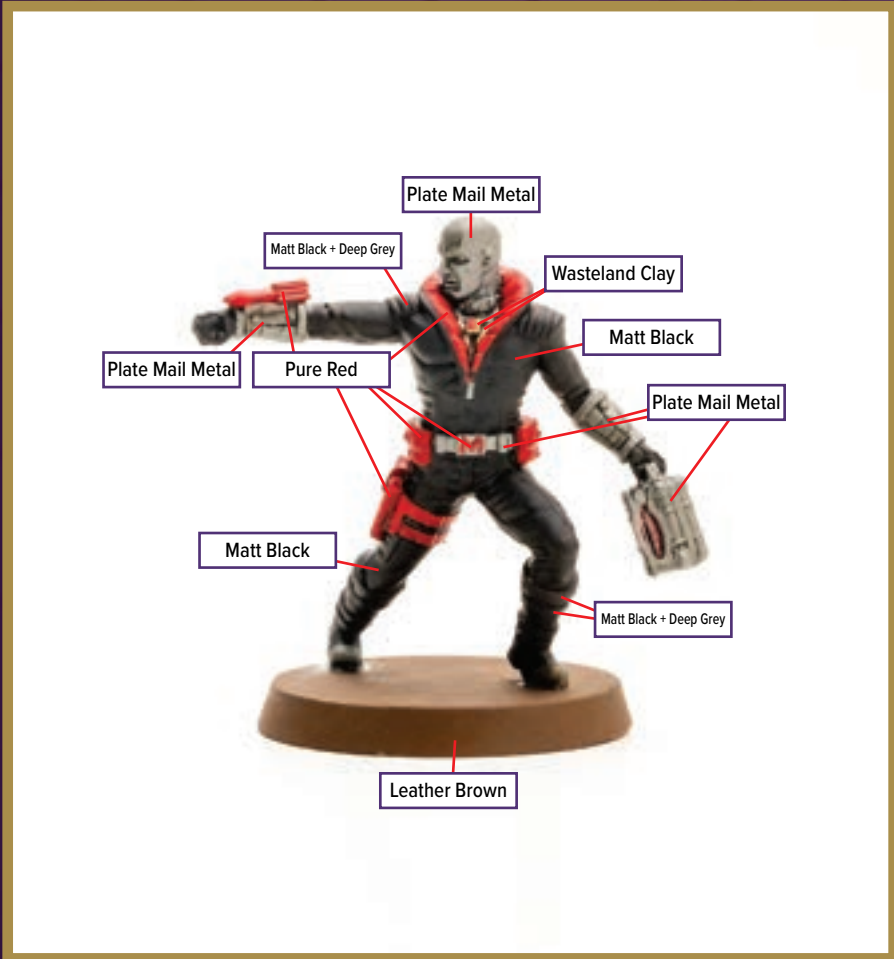

DESTRO

Available in *Heroscape: G.I. JOE: Rumble at the Rift Battle Box*

Matt Black	Leather Brown
Matt Black + Deep Grey	Pure Red
Wasteland Clay	Plate Mail Metal

Dark Tone for wash

Disclaimer: The paint colors on this guide are suggestions. Not all colors will be perfect matches.