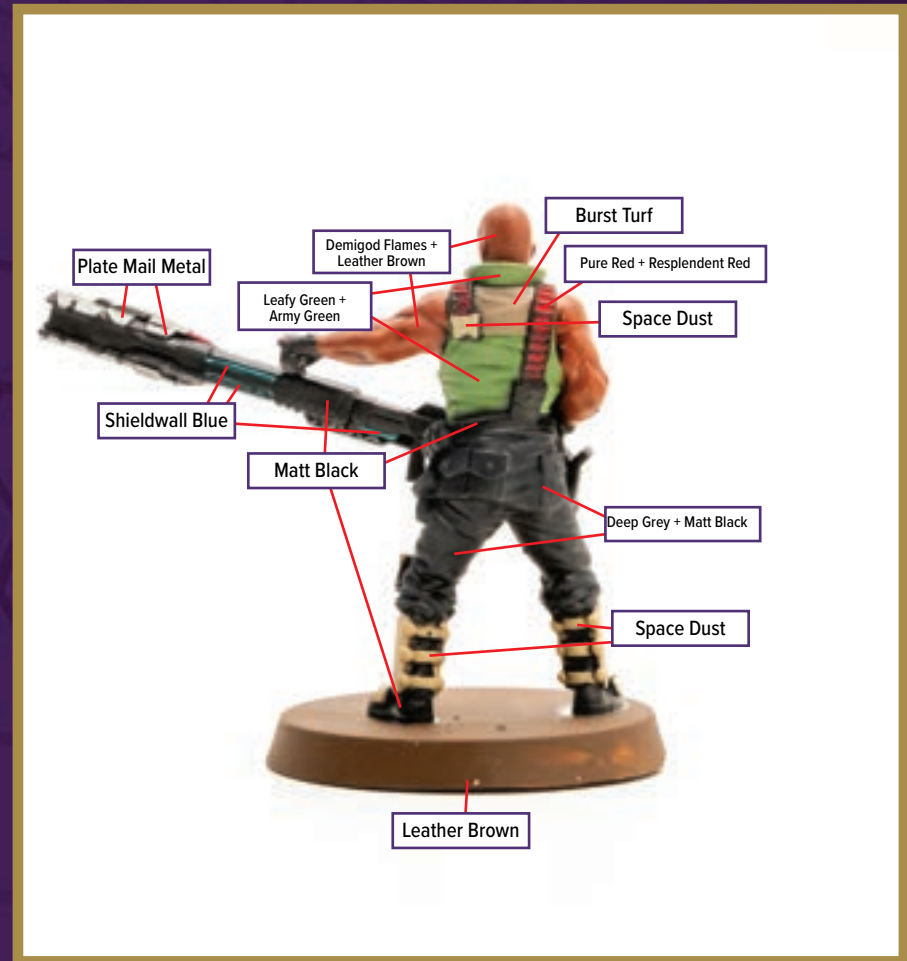

Dark Tone for wash

Disclaimer: The paint colors on this guide are suggestions. Not all colors will be perfect matches.

ROADBLOCK

Available in *Heroscape: G.I. JOE: Rumble at the Rift Battle Box*

 Pure Red + Resplendent Red	 Leather Brown	 Plate Mail Metal
 Demigod Flames + Leather Brown	 Deep Grey + Matt Black	 Brigade Grey
 Leafy Green + Army Green	 Matt Black	 Shieldwall Blue
 Space Dust	 Burst Turf	