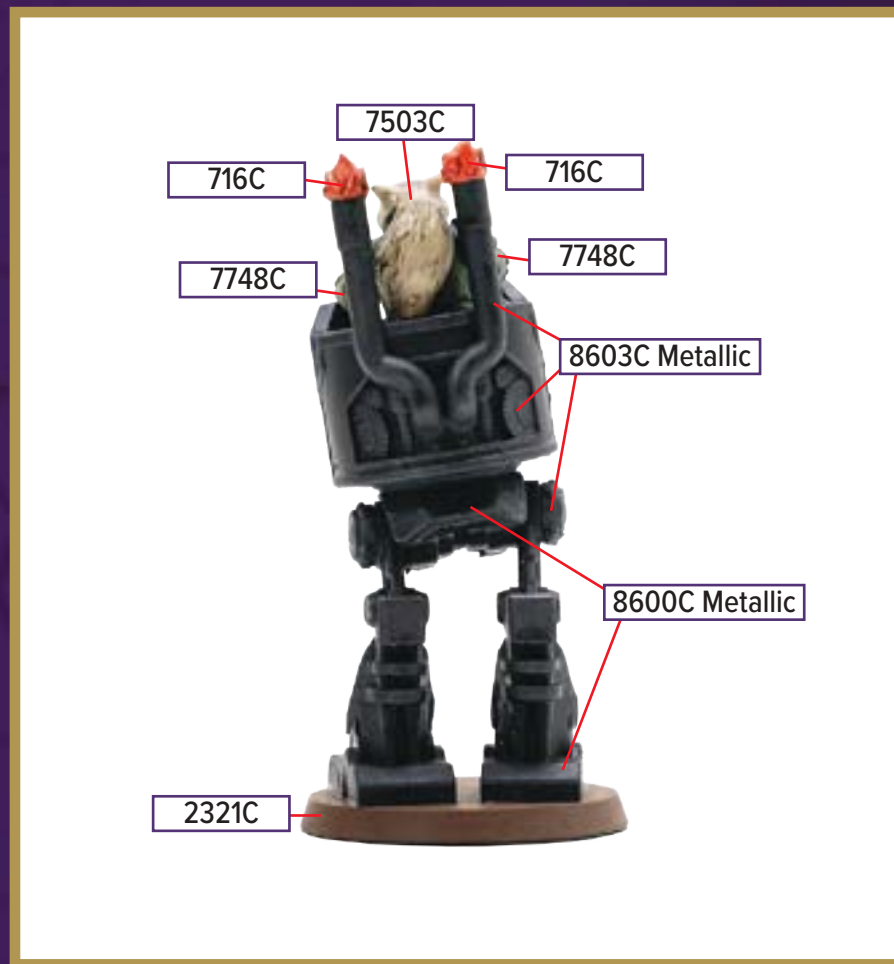

IMPERATOR KAYNE