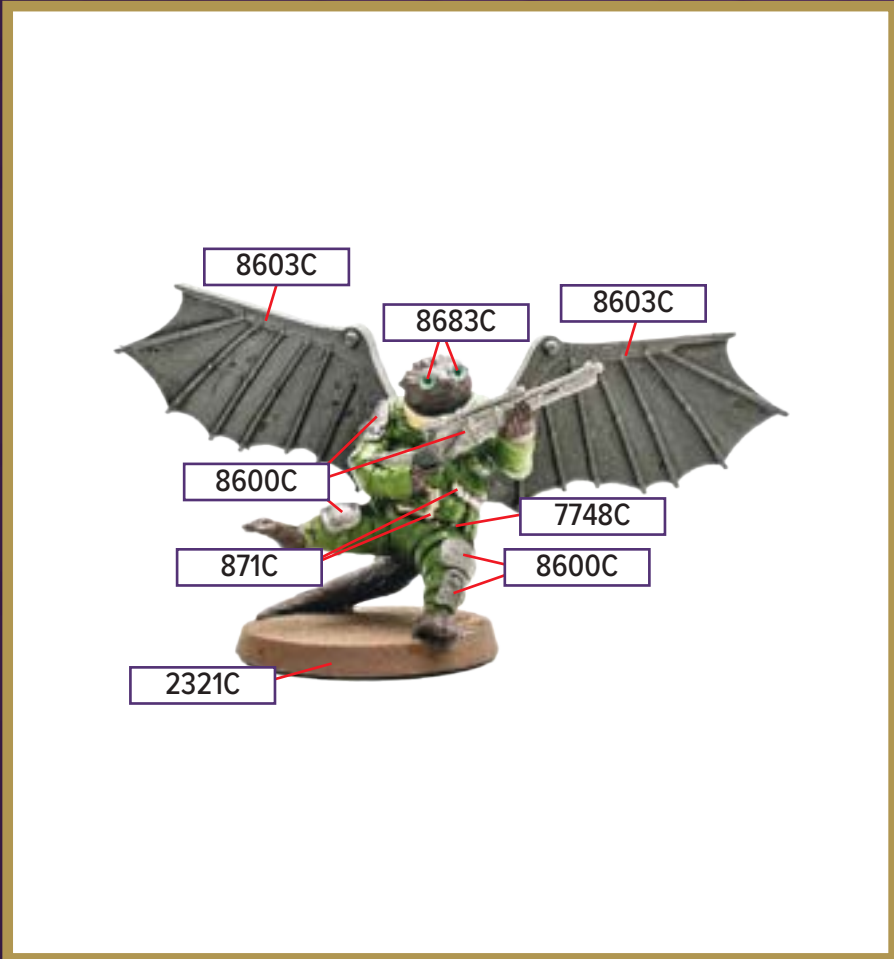

VORID GLIDE STRIKERS