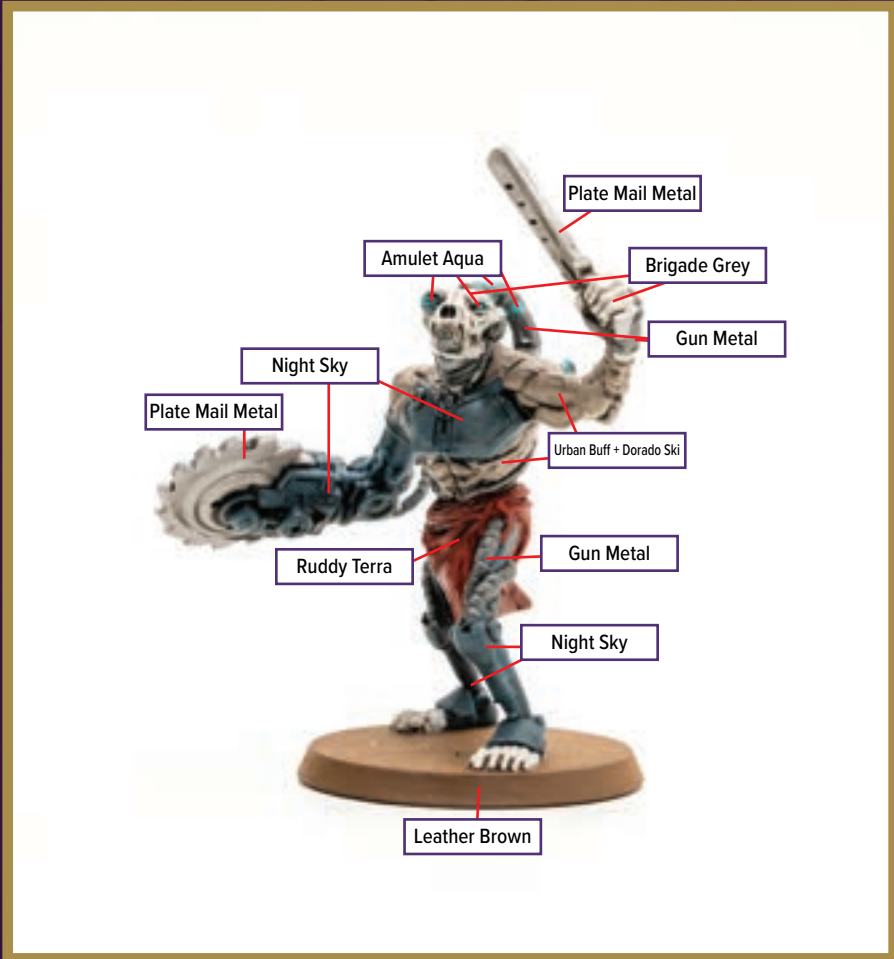

NECROTECH REAVER 2 / GHASTBLADE