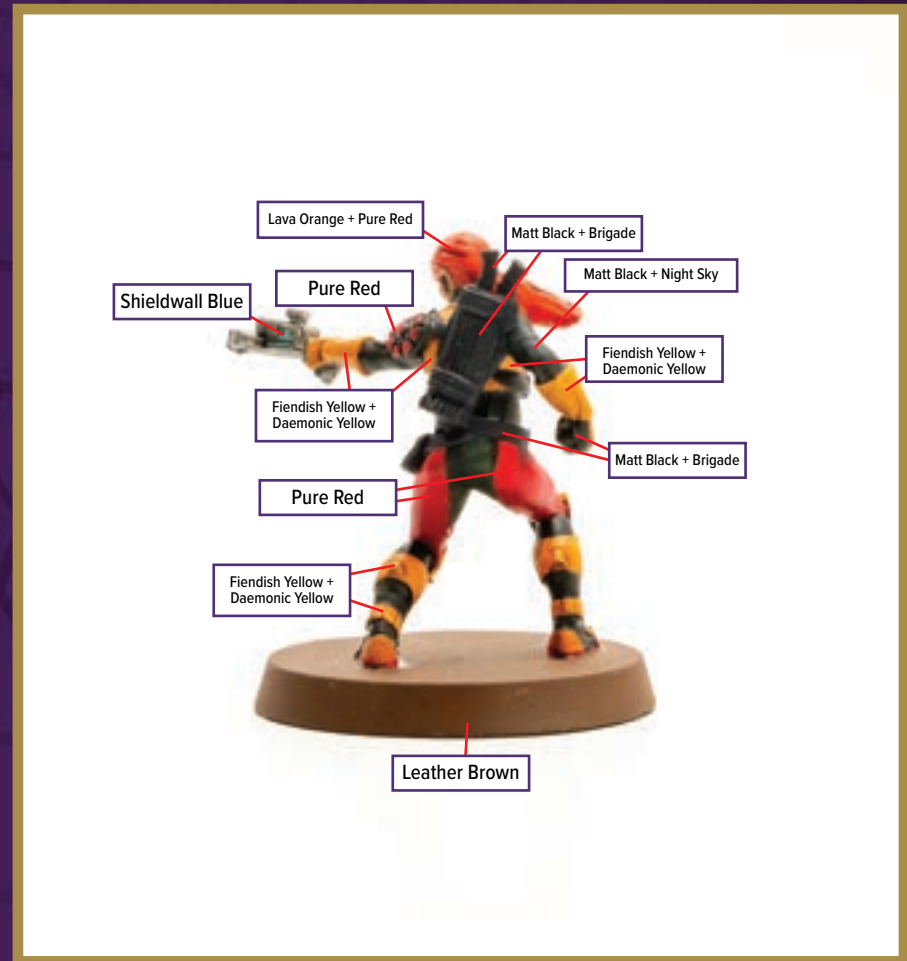

SCARLETT

Available in *Heroscape: G.I. JOE: Rumble at the Rift Battle Box*

Lava Orange + Pure Red	Leather Brown	Plate Mail Metal
Fiendish Yellow + Daemonic Yellow	Pure Red	Brigade Grey
Matt Black + Night Sky	Matt Black + Brigade	
Opal Skin	Shieldwall Blue	

Dark Tone for wash

Disclaimer: The paint colors on this guide are suggestions. Not all colors will be perfect matches.