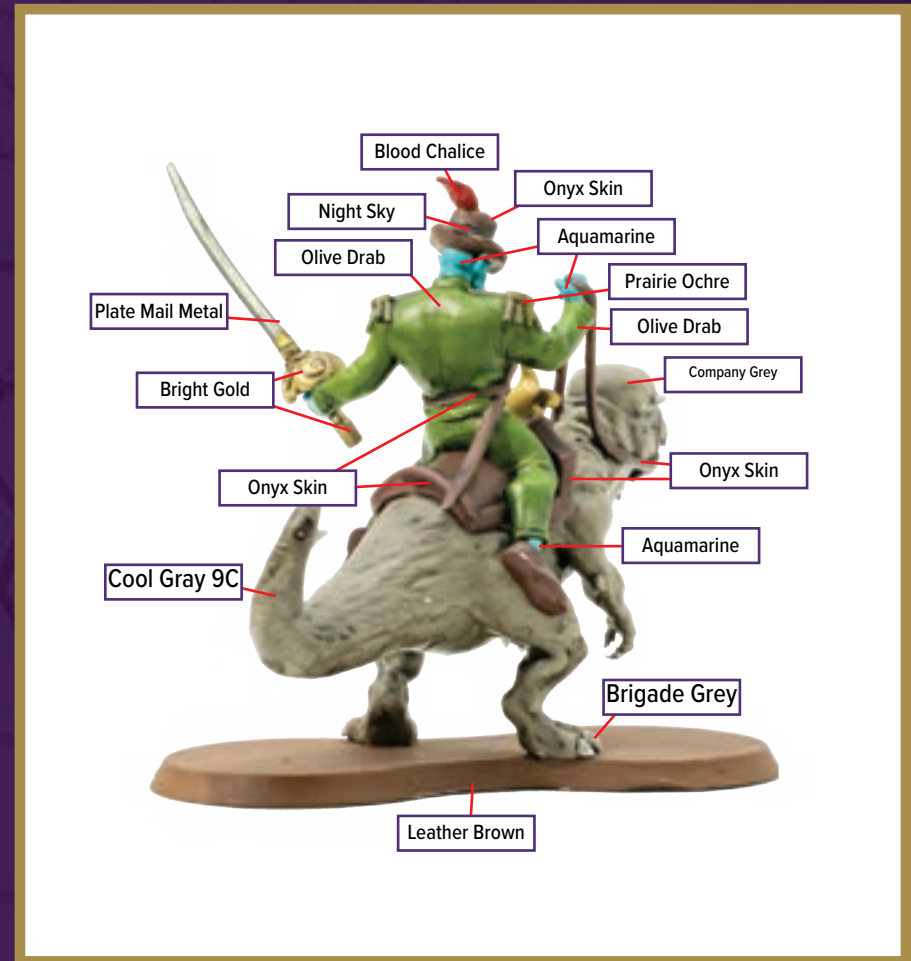

VRONO THE BRAMBLETOOTH

Available in *Heroscape: Embers of War - Heroes of Arboreas Army Expansion*

- 2321C
- 7499C
- Cool Gray 1C
- Black 2C
- 7623C

Black 6C for wash

**All colors are Pantone PMS*

RAMOSAUR RIDER