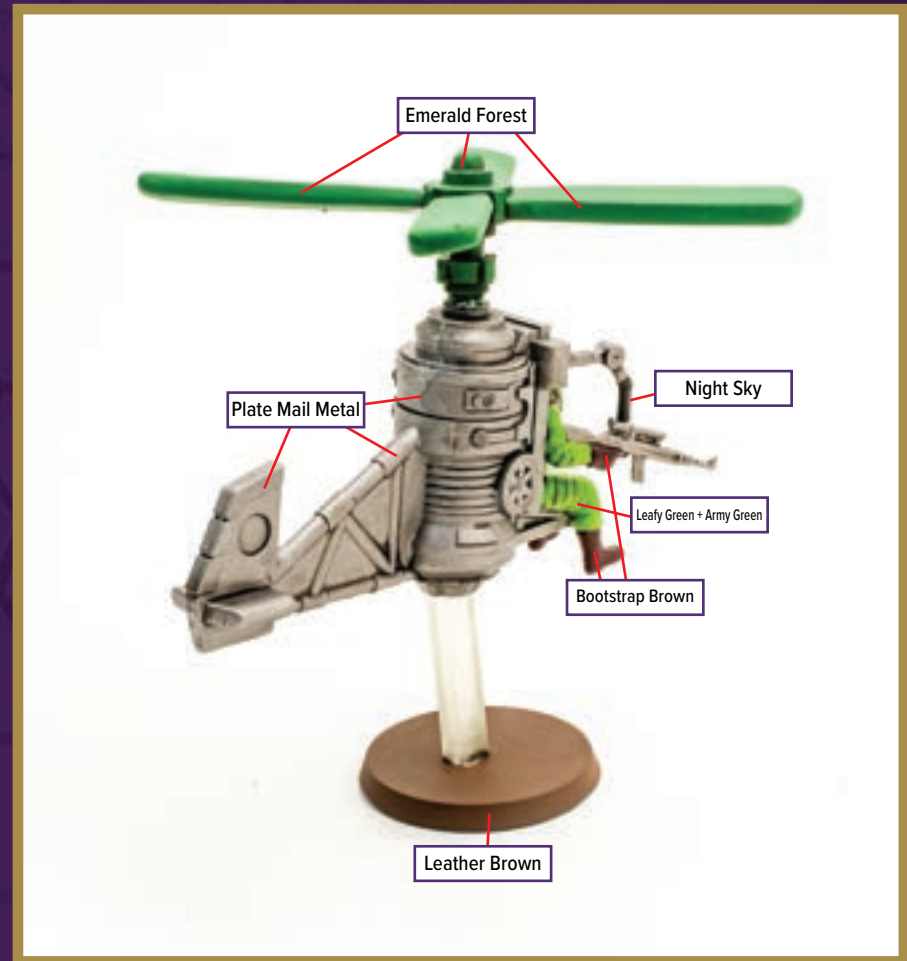

BATTLE COPTER