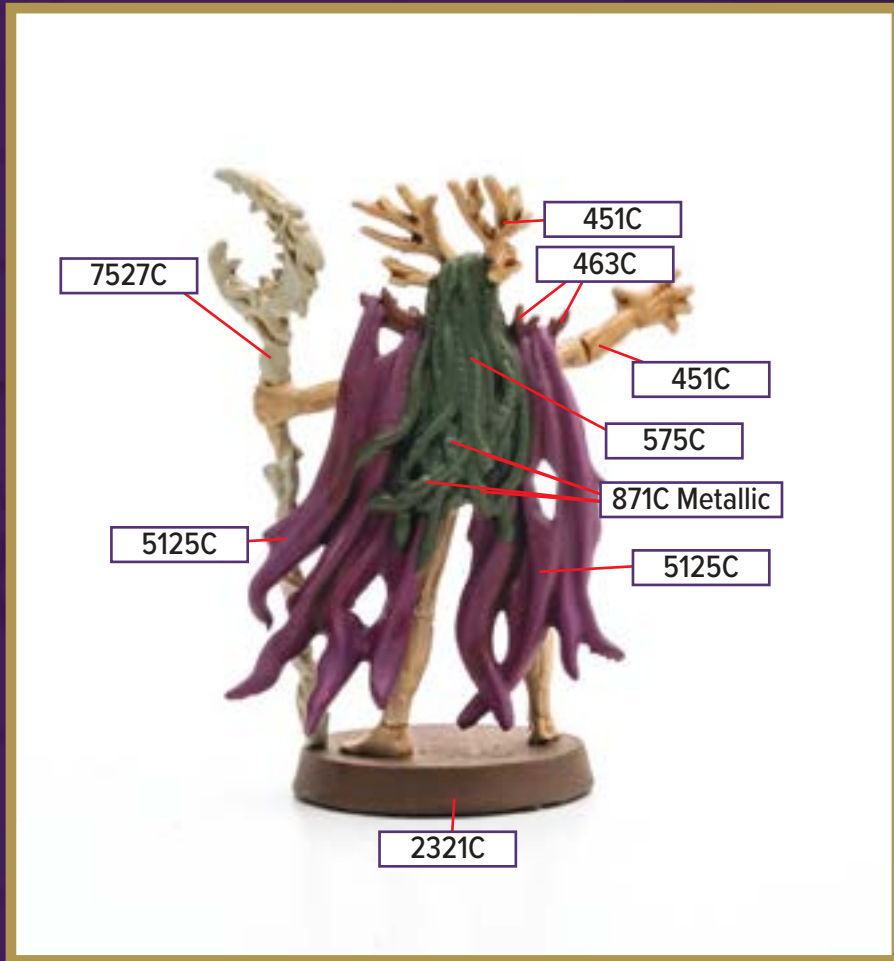

MARACHOTT, MIND WHISPERER