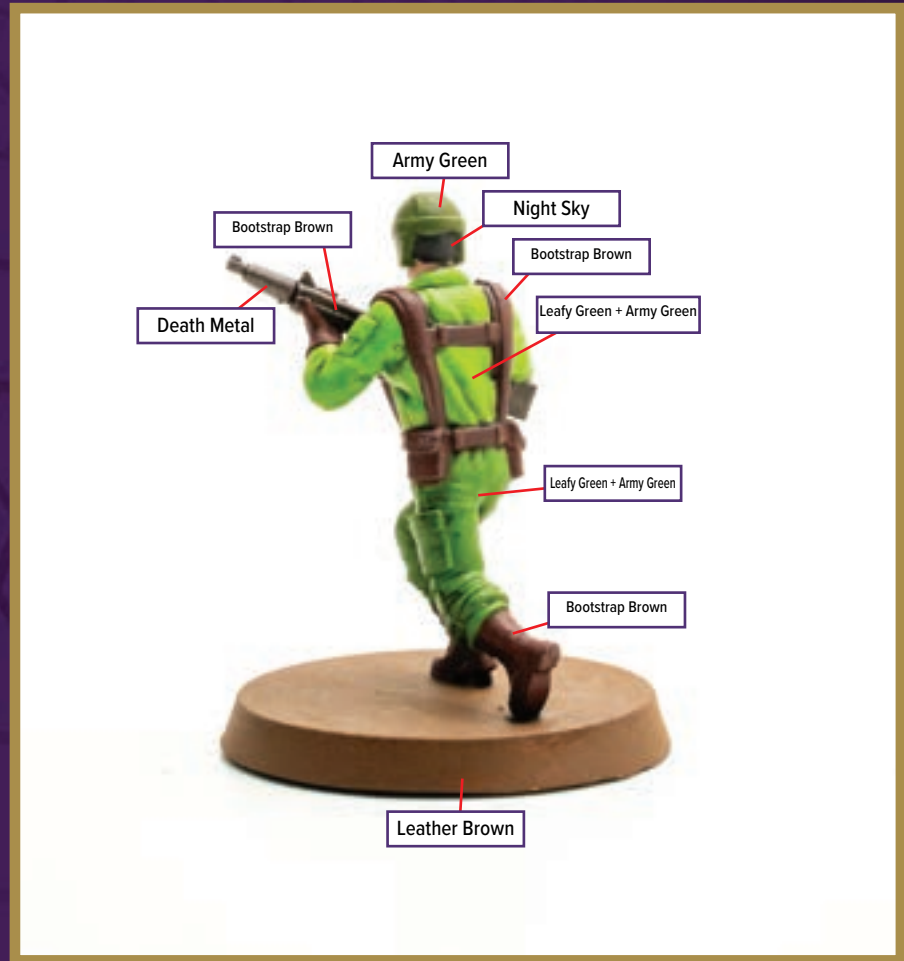

GREENSHIRT 4