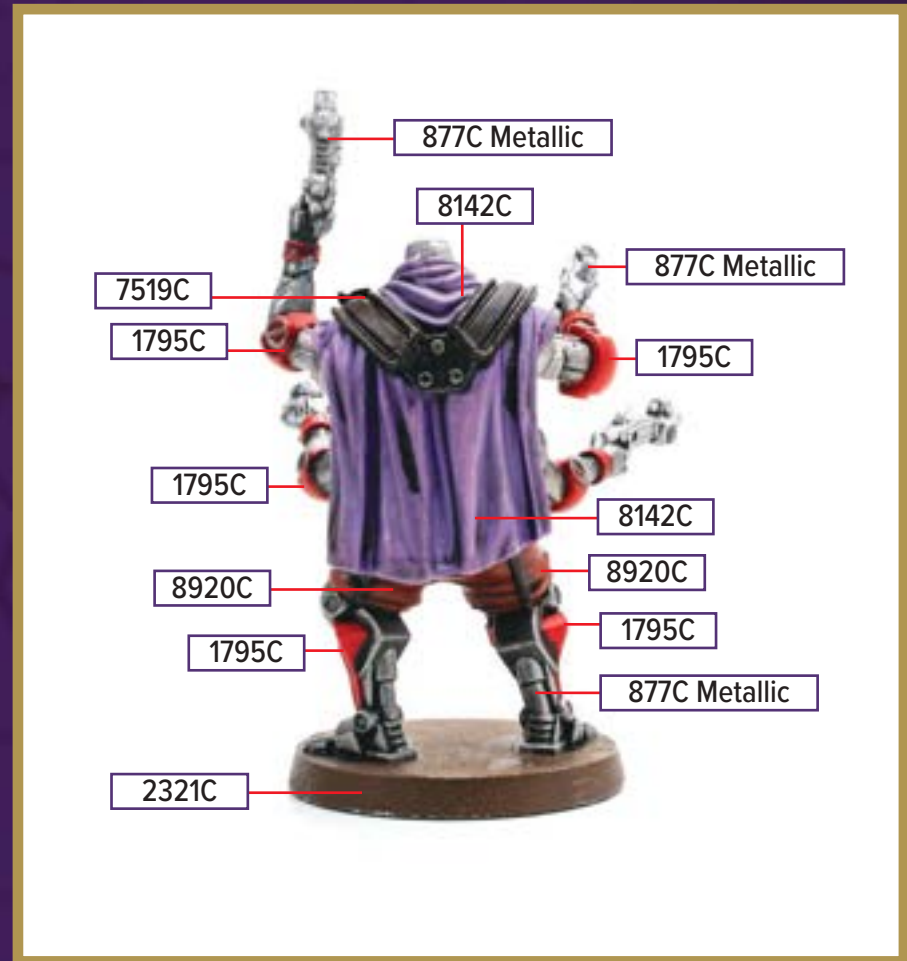

ADMIRAL EJ-1M