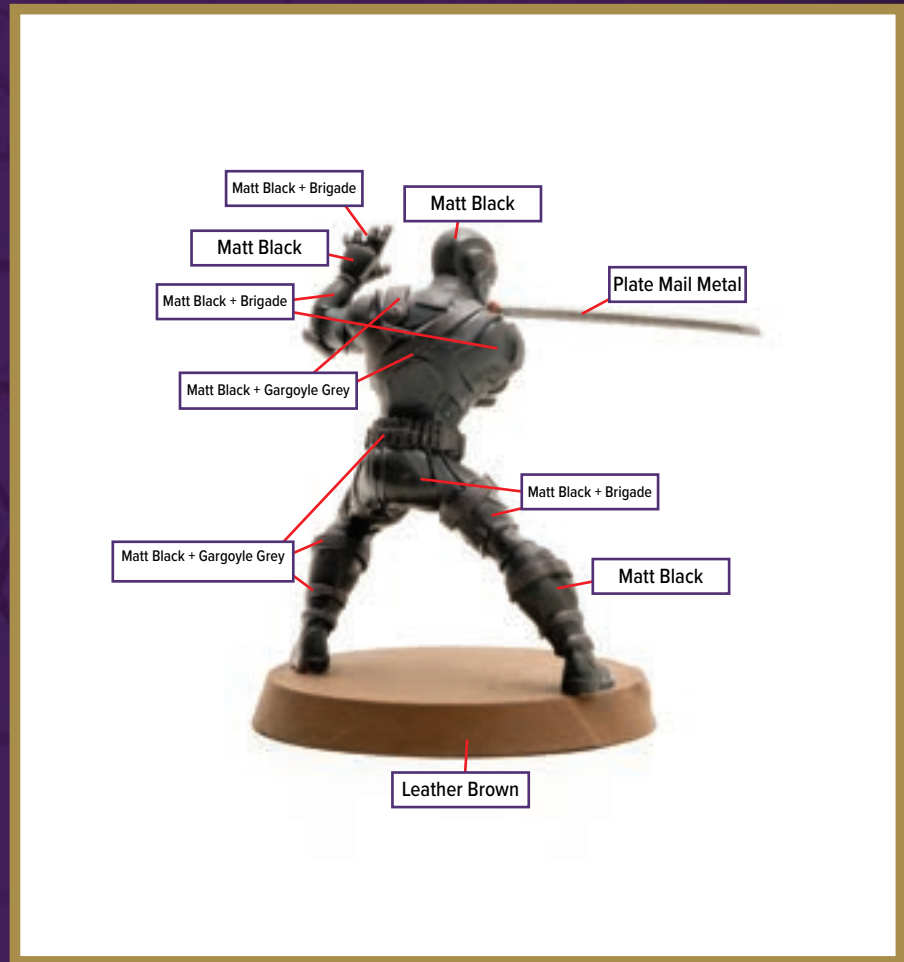

SNAKE EYES

Available in *Heroscape: G.I. JOE: Rumble at the Rift Battle Box*

- Burning Ore + Leather Brown
- Plate Mail Metal
- Matt Black
- Matt Black + Brigade Grey
- Matt Black + Gargoyle Grey
- Leather Brown

Dark Tone for wash

Disclaimer: The paint colors on this guide are suggestions. Not all colors will be perfect matches.