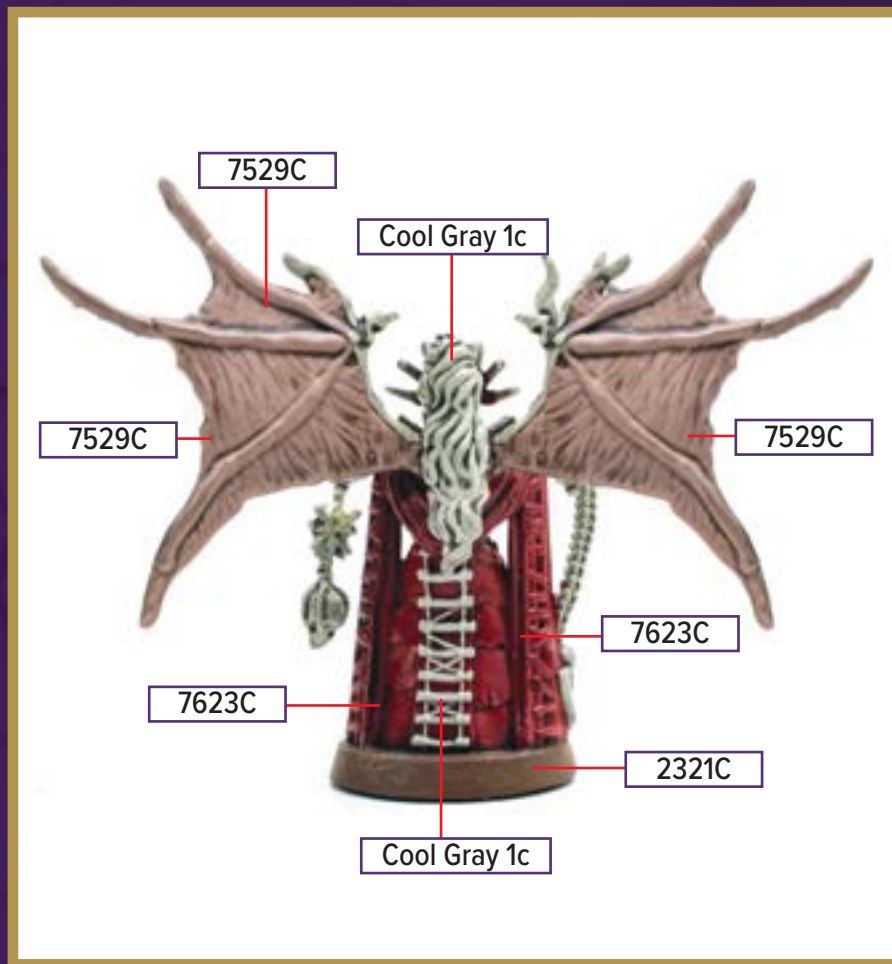

EWASHIA, MASTER OF TIDES

Available in *Battle for the Wellspring Battle Box*

 229C	 7455C
 872C Metallic	 2321C
 284C	 7534C

Black 6C for wash

**All colors are Pantone PMS*

MISAERX THE KYRIE WARRIOR

This figure can be found in *Age of Annihilation Master Set*