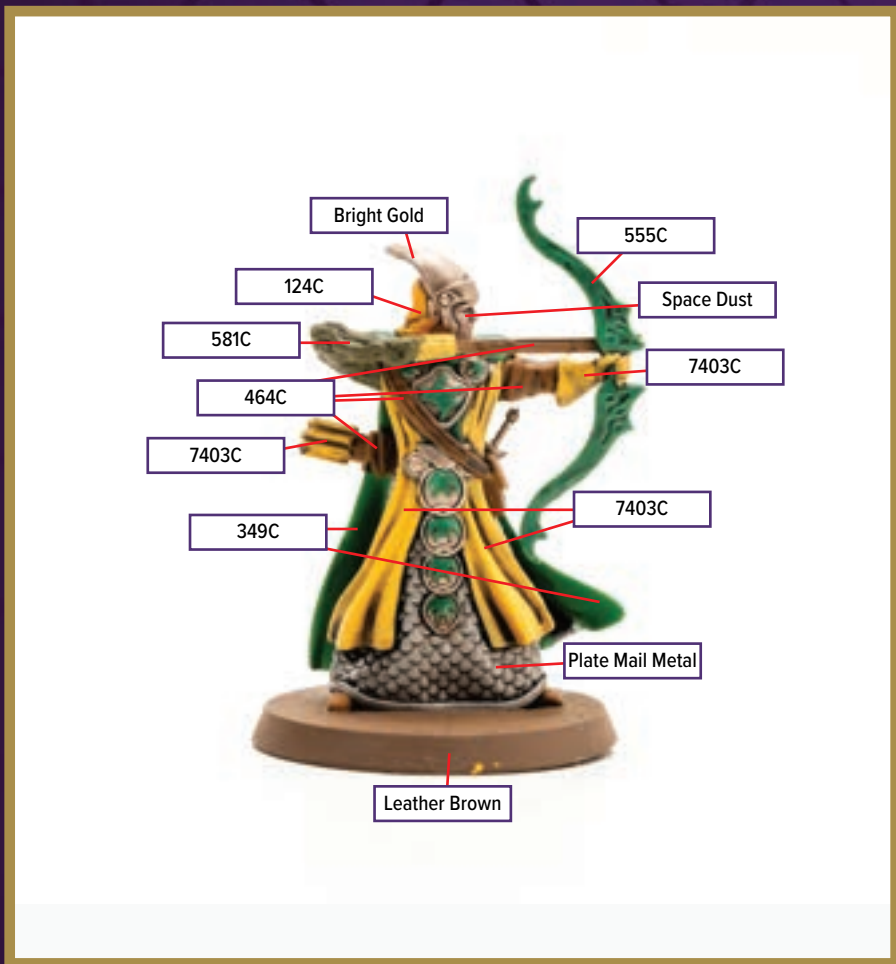

SYVARRIS

Available in *Heroscape: Syvarris*

	349C		Leather Brown		581C
	464C		555C		Space Dust
	Bright Gold		7403C		
	Plate Mail Metal		124C		

Dark Tone for wash

Disclaimer: The paint colors on this guide are suggestions. Not all colors will be perfect matches.