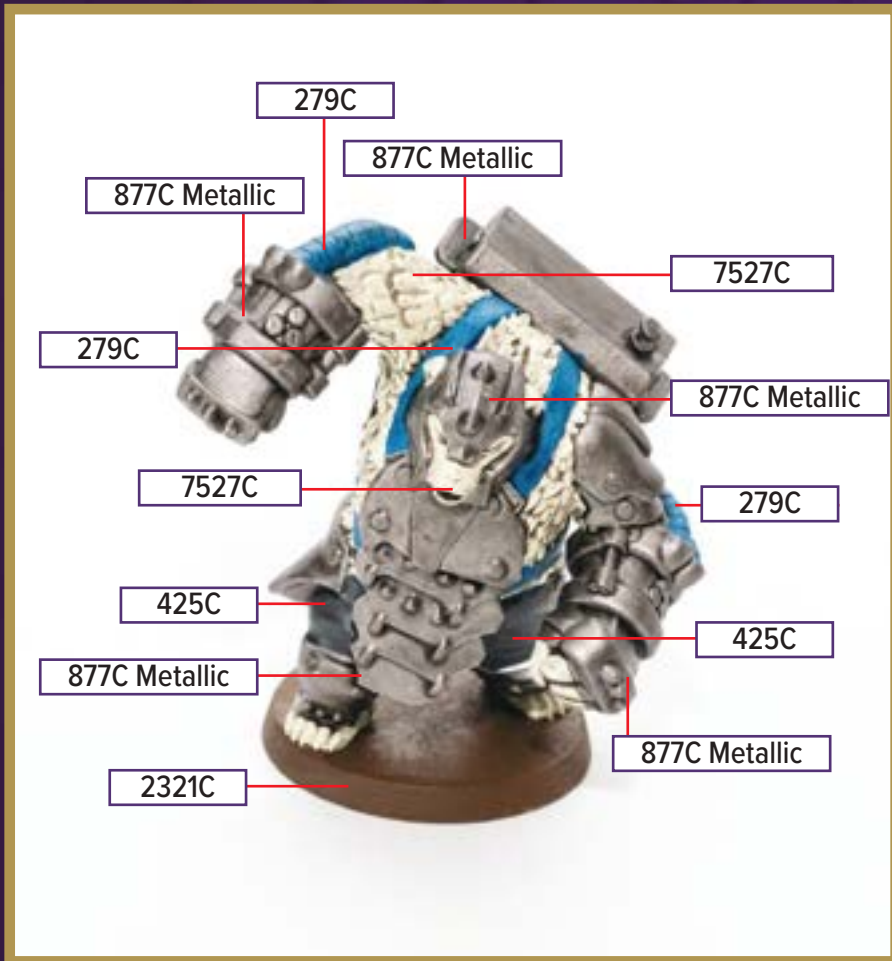

FROSTCLAW PALADINS