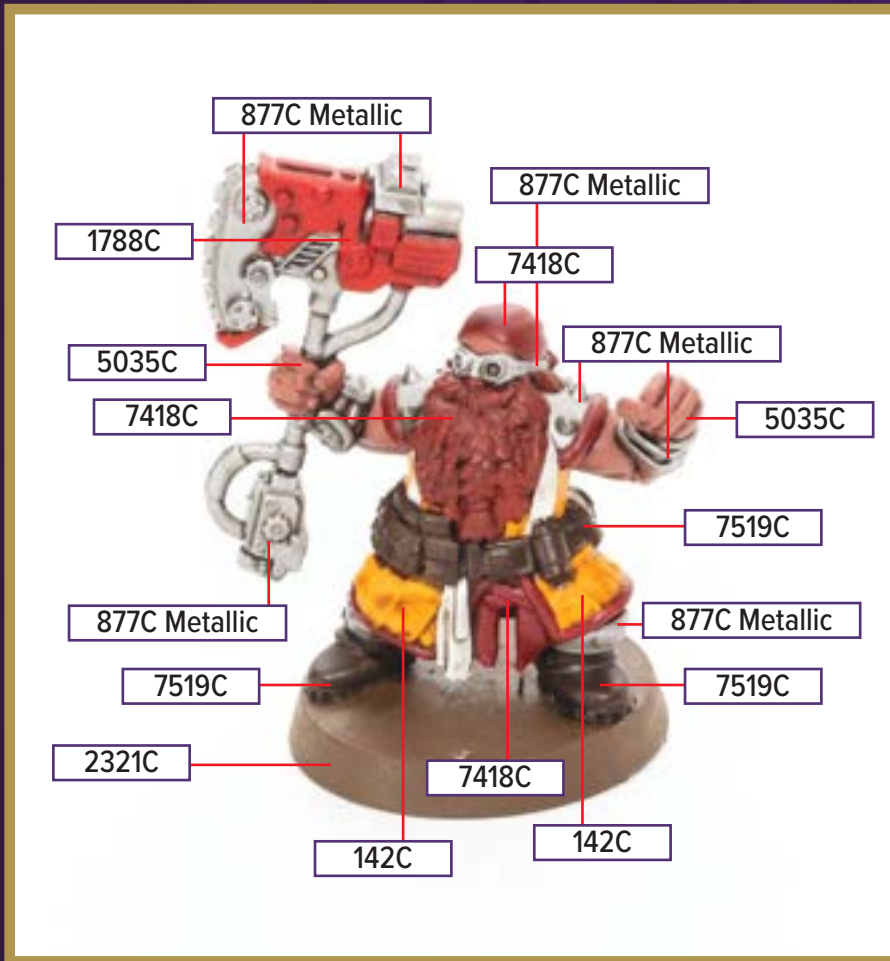

XENITHRAX THE VINEWEAVER

This figure can be found in *Age of Annihilation Master Set*

- 463C
- 871C Metallic
- 5125C
- 146C
- 2321C

PMS 463C for wash

**All colors are Pantone PMS*

DORIM THE BULKHEAD BRAWLER