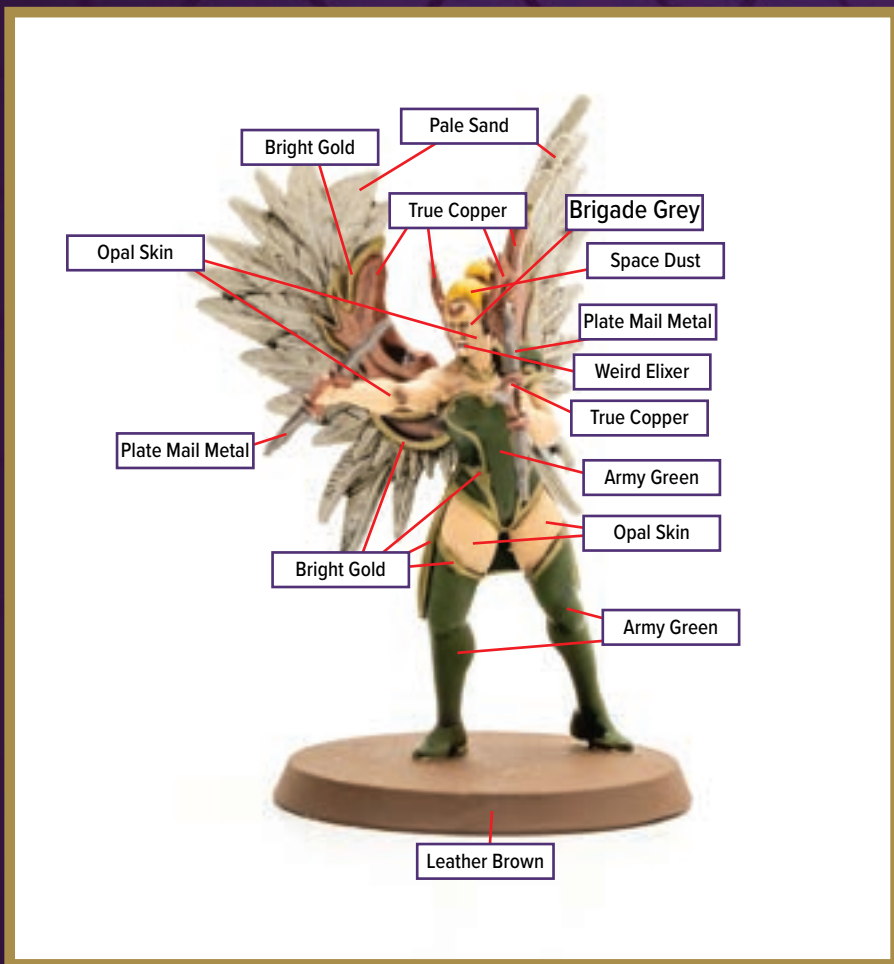

ELITES OF ULLAR #1