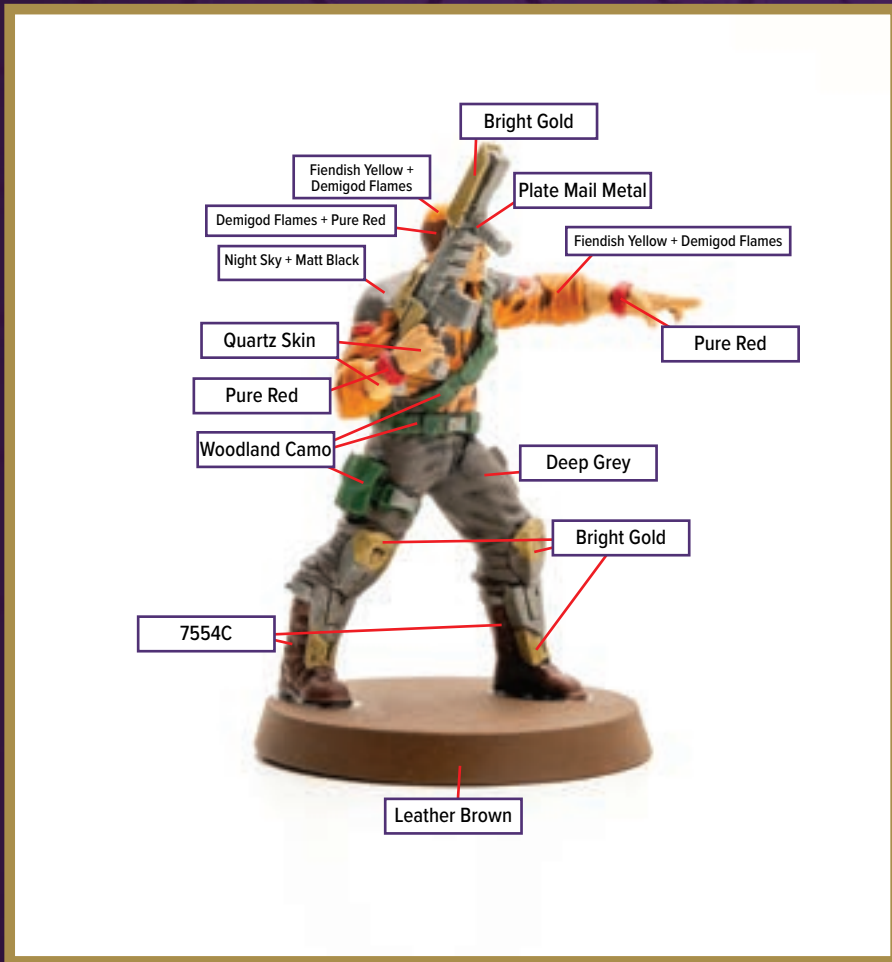

DUKE

Available in *Heroscape: G.I. JOE: Rumble at the Rift Battle Box*

	Fiendish Yellow + Demigod Flames		Leather Brown		Bright Gold
	Night Sky + Matt Black		Demigod Flames + Pure Red		Plate Mail Metal
	Woodland Camo		Deep Grey		Brigade Grey
	Quartz Skin		7554C		Pure Red

Dark Tone for wash

Disclaimer: The paint colors on this guide are suggestions. Not all colors will be perfect matches.