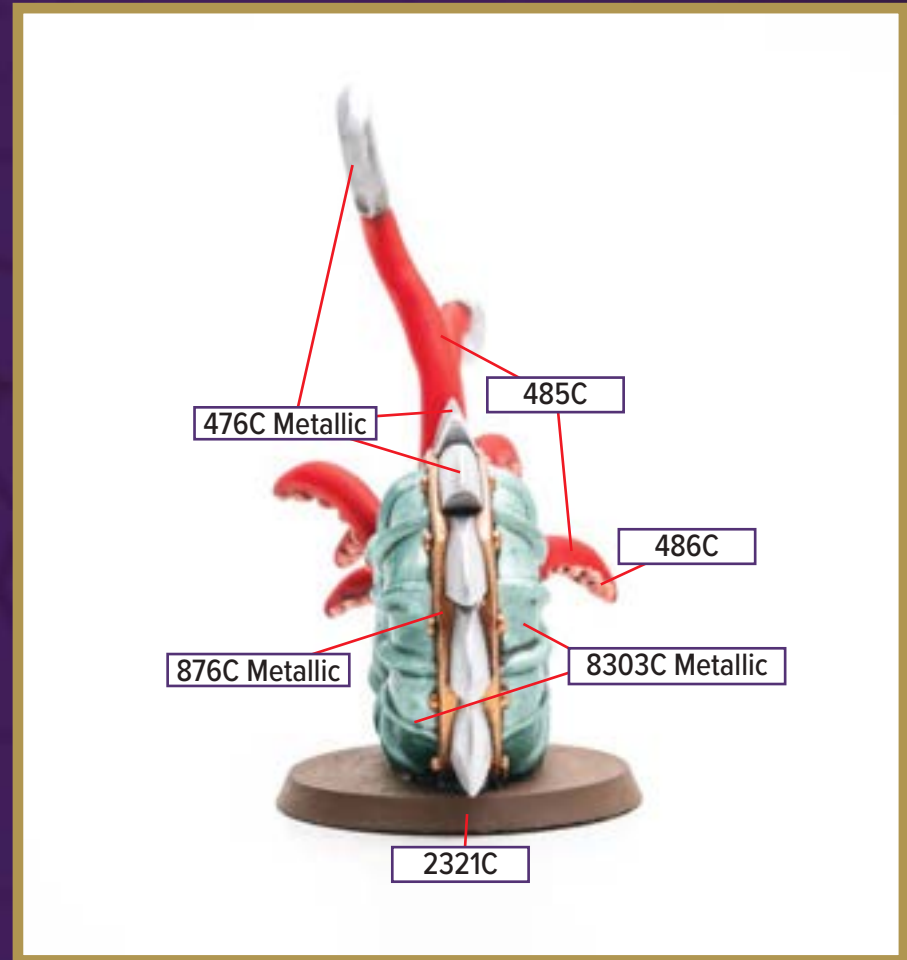

KRAKENLING