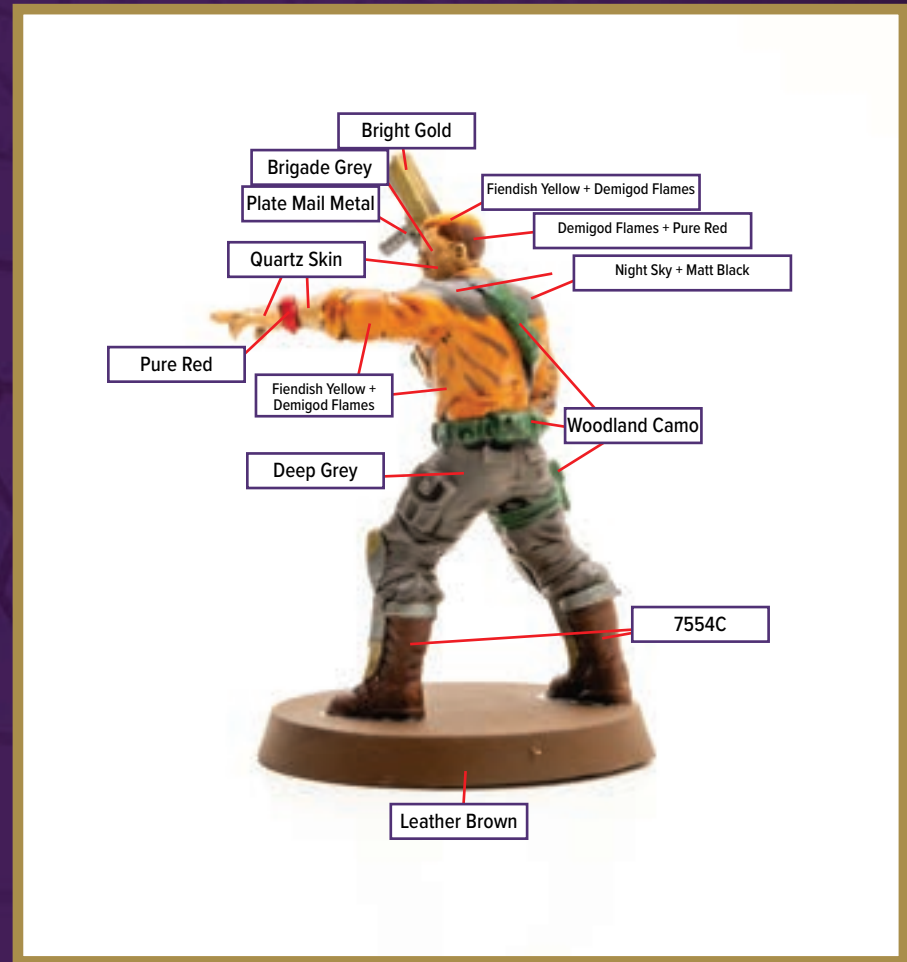

DUKE

Available in *Heroscape: G.I. JOE: Rumble at the Rift Battle Box*

	Fiendish Yellow + Demigod Flames		Leather Brown		Bright Gold
	Night Sky + Matt Black		Demigod Flames + Pure Red		Plate Mail Metal
	Woodland Camo		Deep Grey		Brigade Grey
	Quartz Skin		7554C		Pure Red

Dark Tone for wash

Disclaimer: The paint colors on this guide are suggestions. Not all colors will be perfect matches.