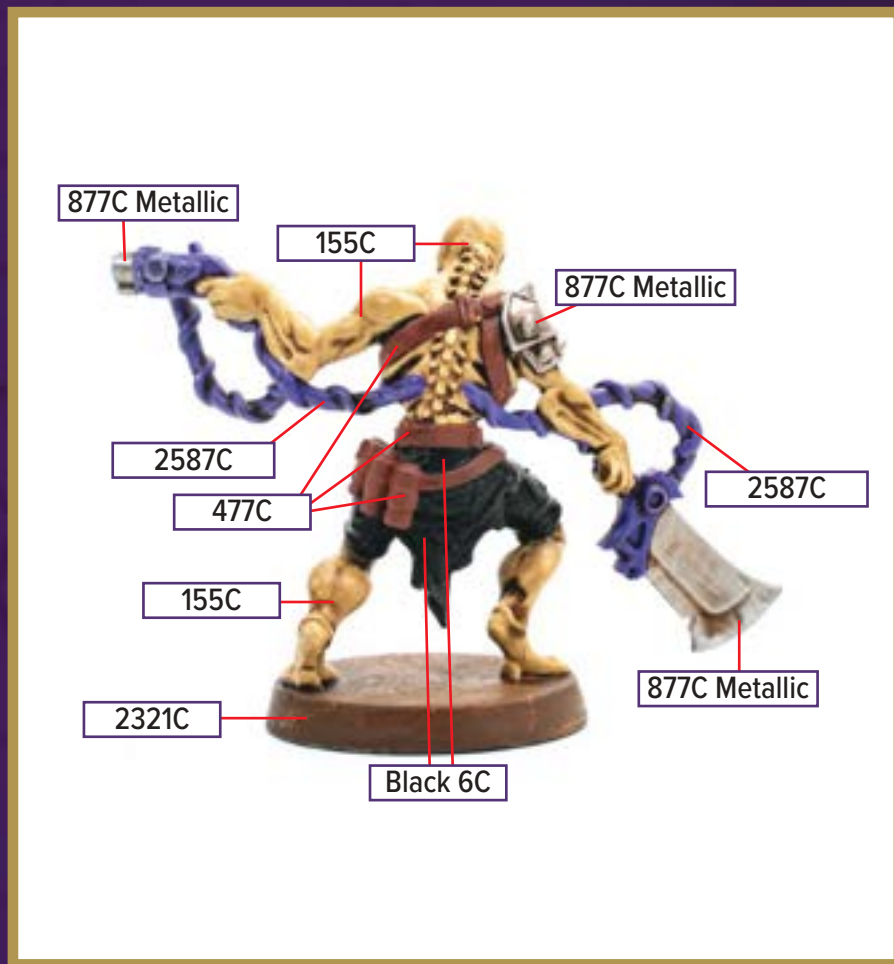

BOK-BUR-NA

Available in *Battle for the Wellspring Battle Box*

 757C	 877C Metallic	 Black 6C
 155C	 2321C	
 477C	 2587C	

Black 6C for wash

**All colors are Pantone PMS*

KILLIAN VANE III

Available in *Battle for the Wellspring Battle Box*