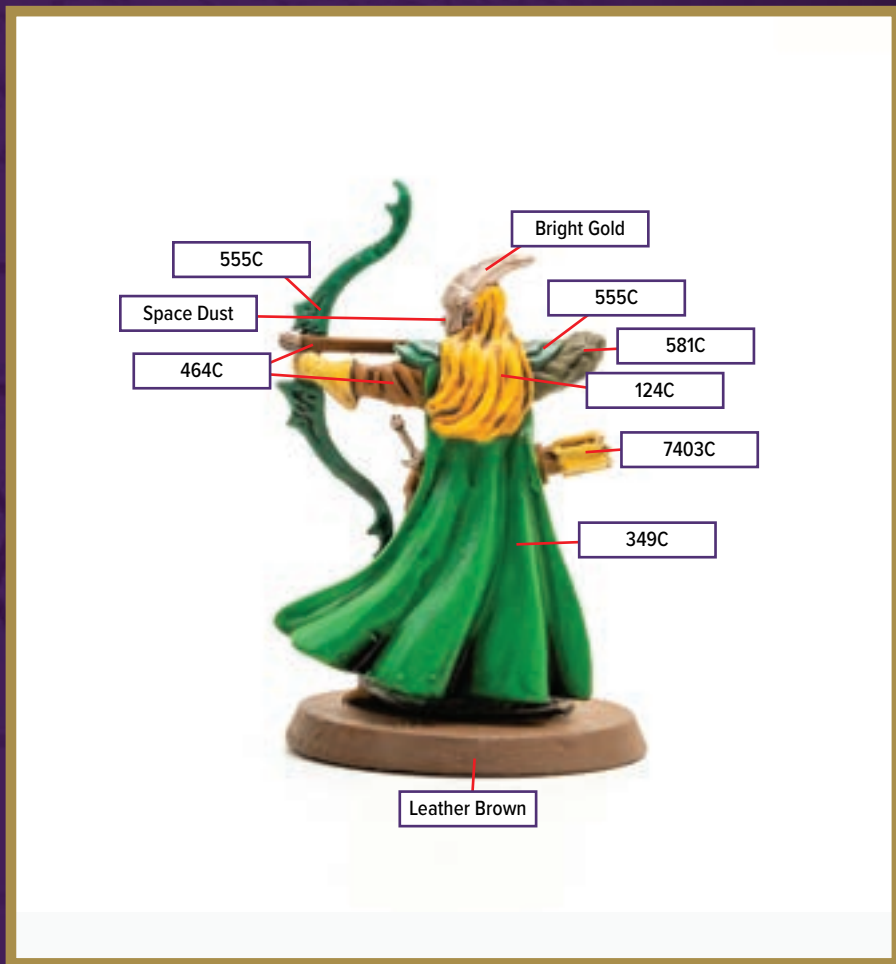

SYVARRIS

Available in *Heroscape: Syvarris*

	349C		Leather Brown		581C
	464C		555C		Space Dust
	Bright Gold		7403C		
	Plate Mail Metal		124C		

Dark Tone for wash

Disclaimer: The paint colors on this guide are suggestions. Not all colors will be perfect matches.