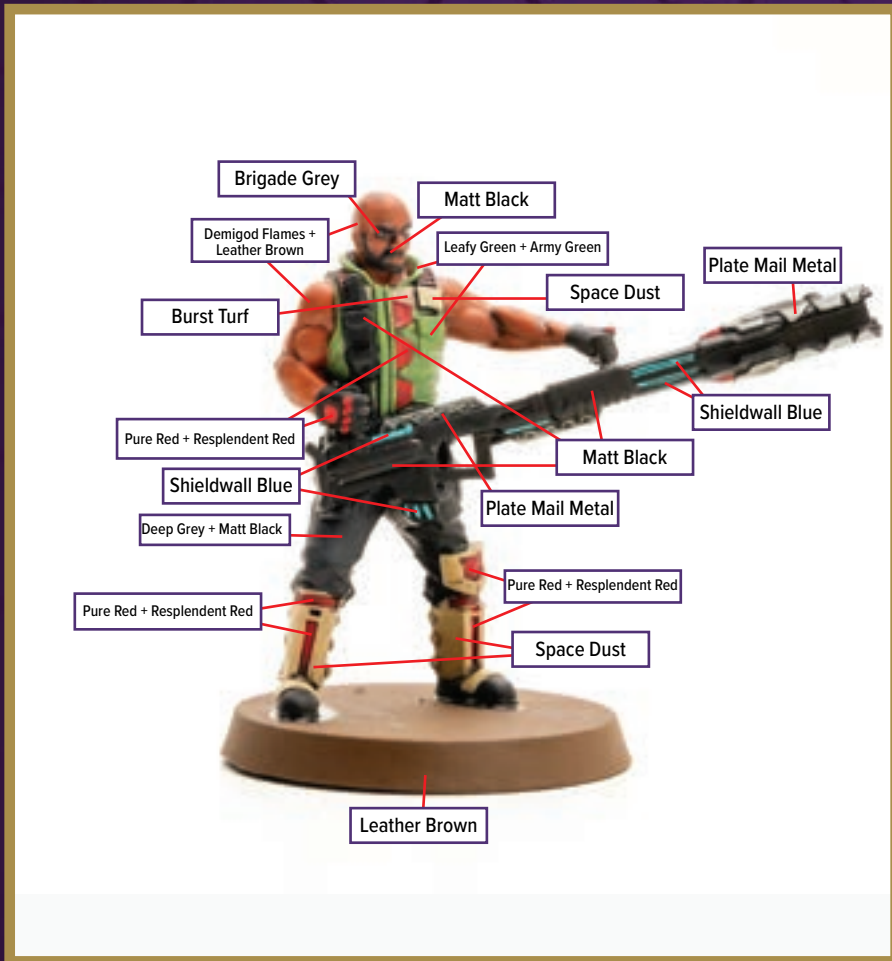

Dark Tone for wash

Disclaimer: The paint colors on this guide are suggestions. Not all colors will be perfect matches.

ROADBLOCK

Available in *Heroscape: G.I. JOE: Rumble at the Rift Battle Box*

 Pure Red + Resplendent Red	 Leather Brown	 Plate Mail Metal
 Demigod Flames + Leather Brown	 Deep Grey + Matt Black	 Brigade Grey
 Leafy Green + Army Green	 Matt Black	 Shieldwall Blue
 Space Dust	 Burst Turf	