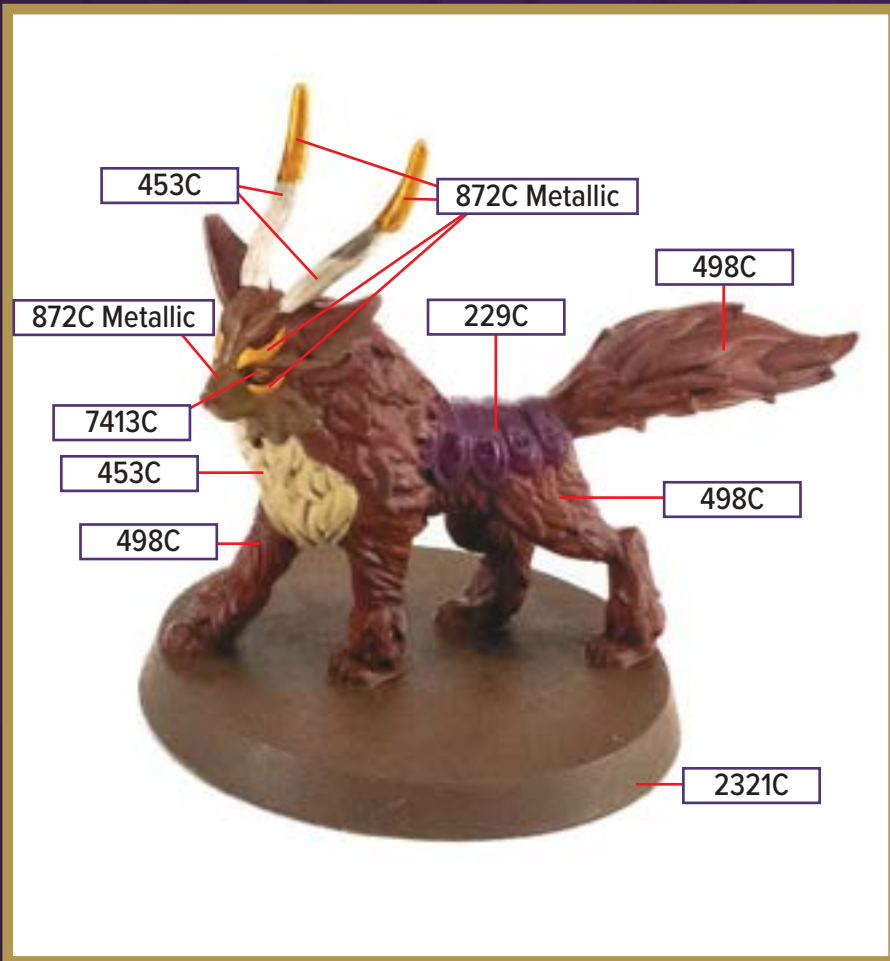

KITA THE SPRINGRUNNER