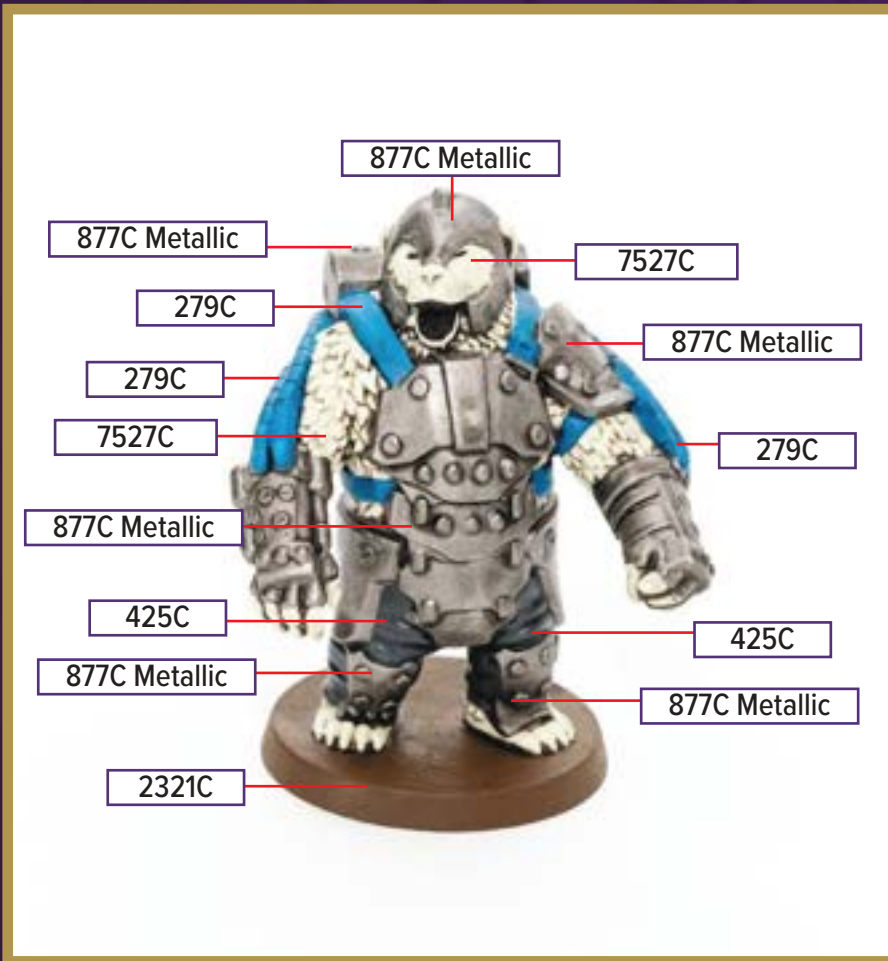

FROSTCLAW PALADINS