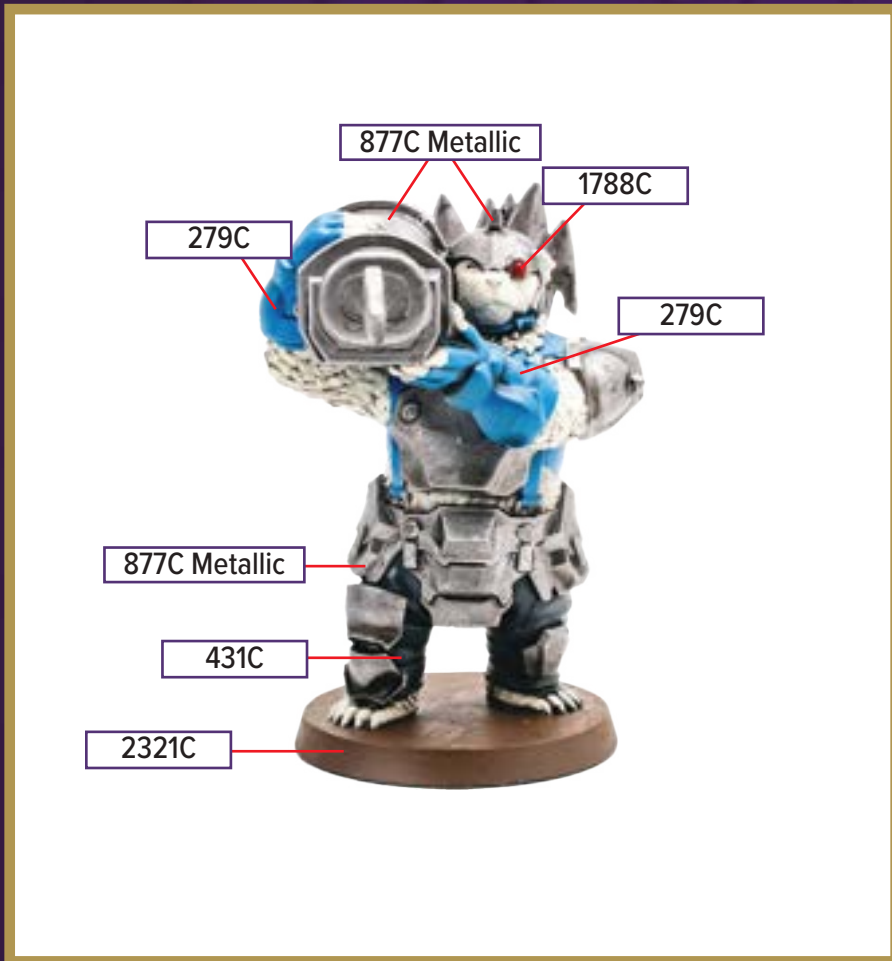

ORDO BOREALIS