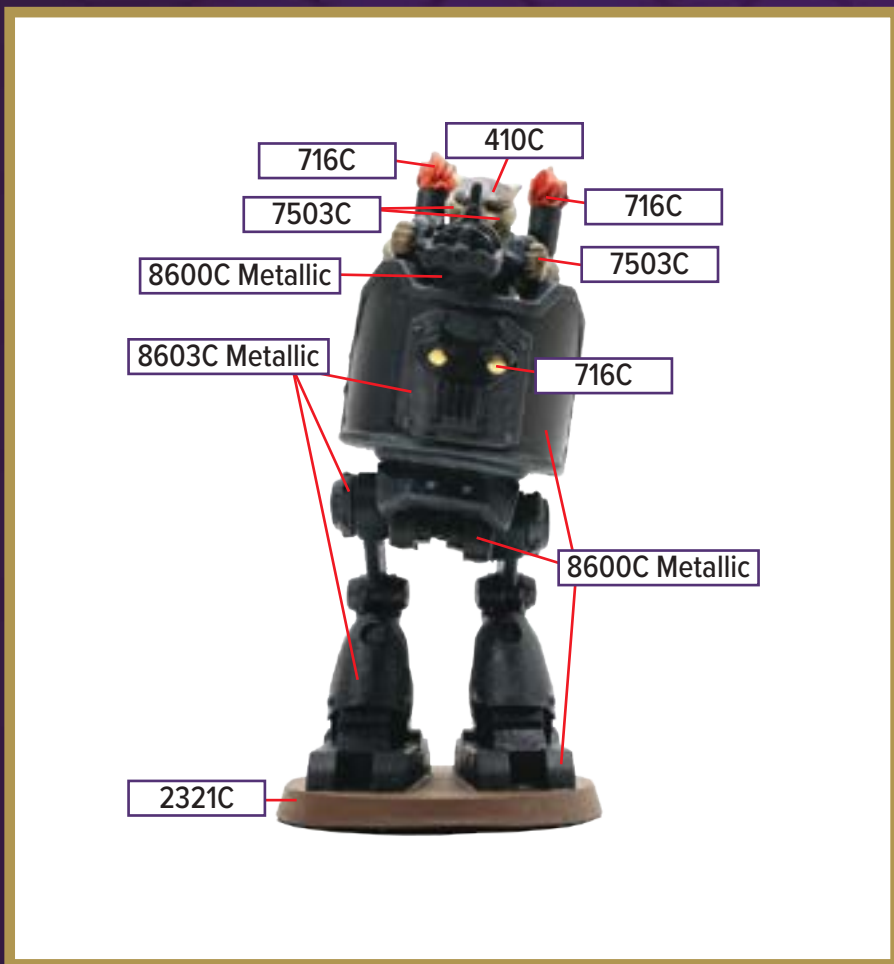

IMPERATOR KAYNE