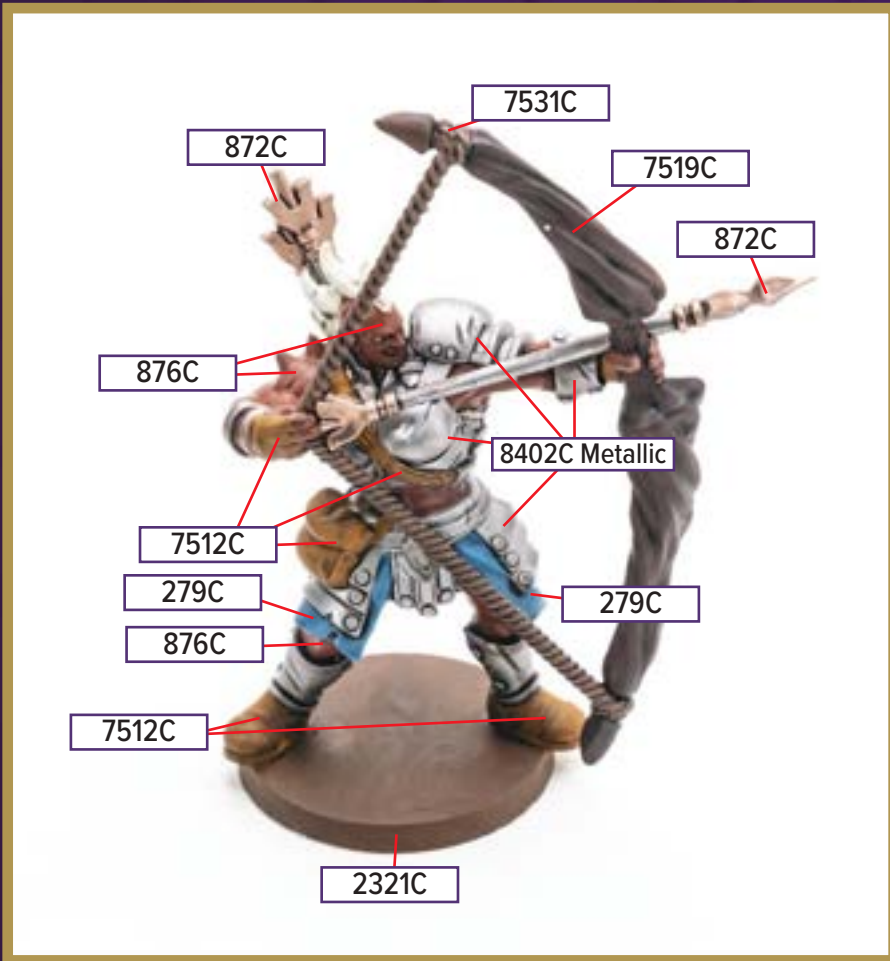

GREATBOW ARCHER