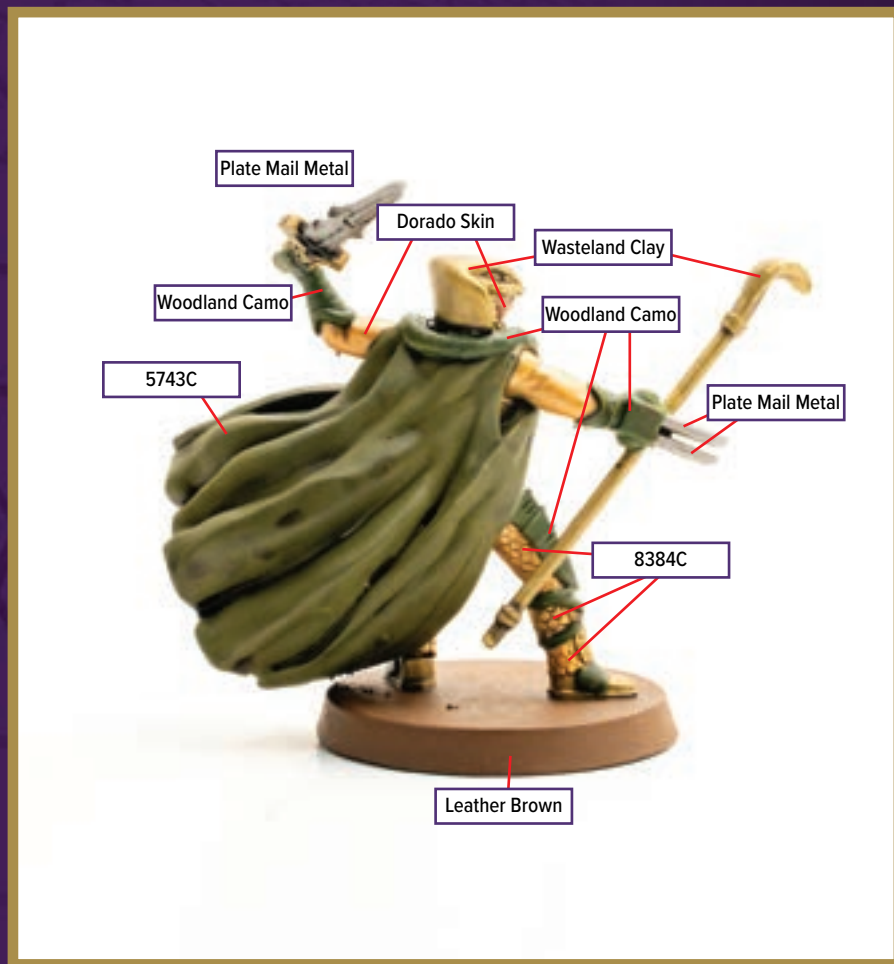

SERPENTOR

Available in *Heroscape: G.I. JOE: Serpentor*

5743C	Leather Brown	Brigade Grey
Woodland Camo	Wasteland Clay	4985C
117C	Plate Mail Metal	
8384C	Dorado Skin	

Dark Tone for wash

Disclaimer: The paint colors on this guide are suggestions. Not all colors will be perfect matches.