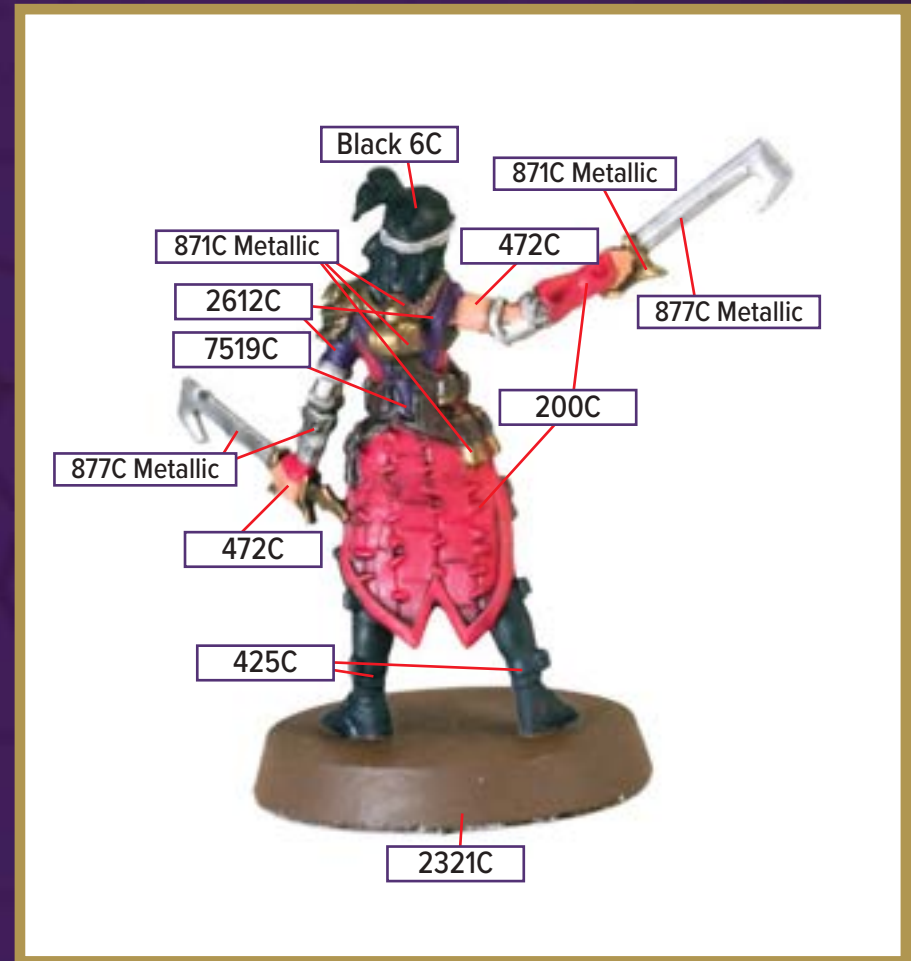

Available in *Heroscape: Embers of War - Crimson Widow and Dreadnoughts of New Tortuga Army Expansion*

 200C	 2321C	 1495C
 472C	 2612C	 Black 6C
 7519C	 871C Metallic	
 425C	 877C Metallic	

Black 6C for wash