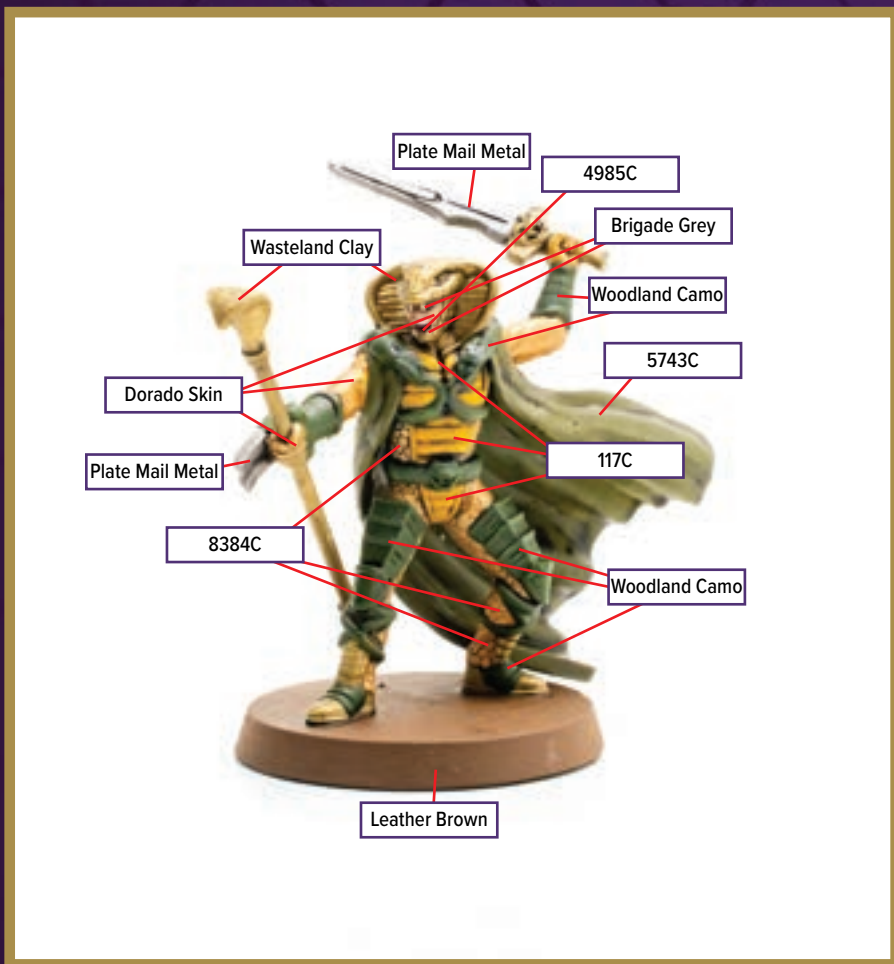

SERPENTOR

Available in *Heroscape: G.I. JOE: Serpentor*

5743C	Leather Brown	Brigade Grey
Woodland Camo	Wasteland Clay	4985C
117C	Plate Mail Metal	
8384C	Dorado Skin	

Dark Tone for wash

Disclaimer: The paint colors on this guide are suggestions. Not all colors will be perfect matches.