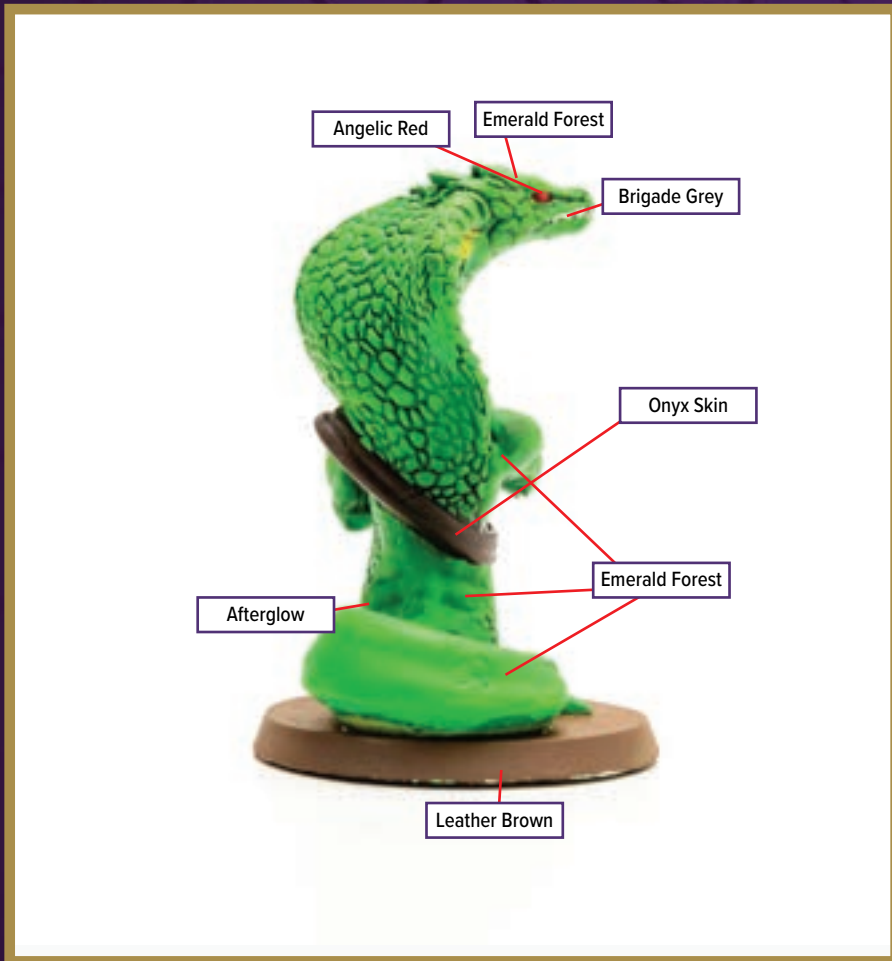

RANOC VIPERS #3