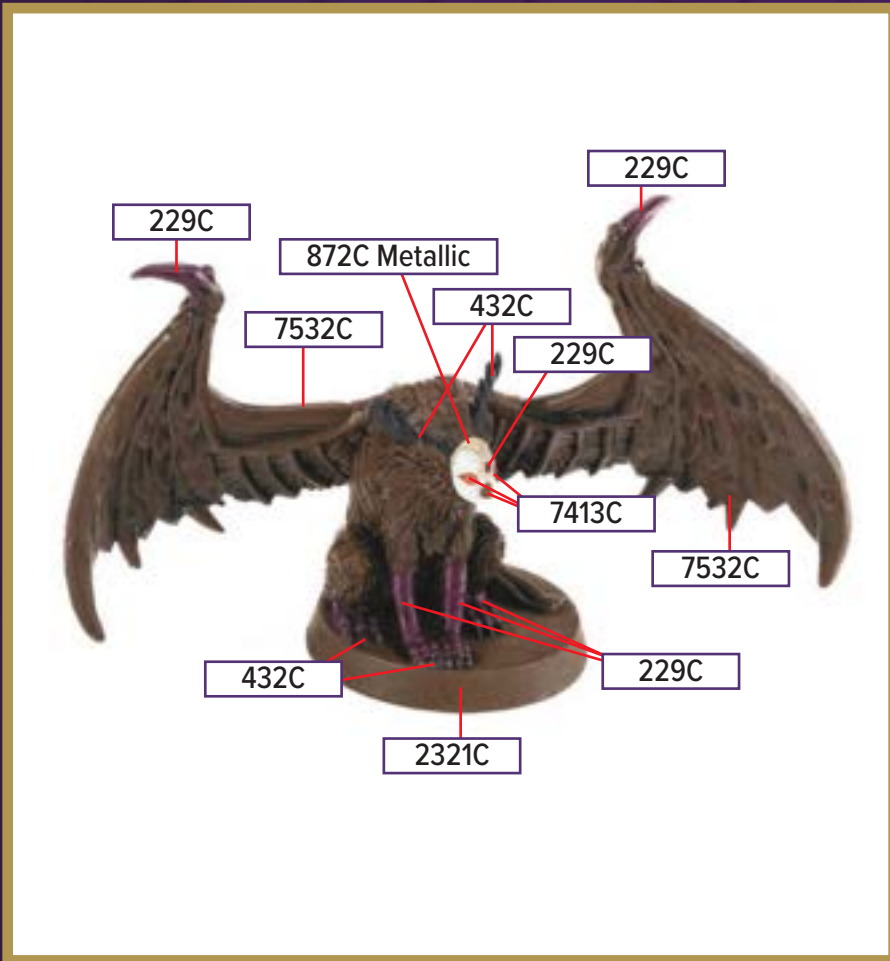

ONSHU THE WELKINEYE