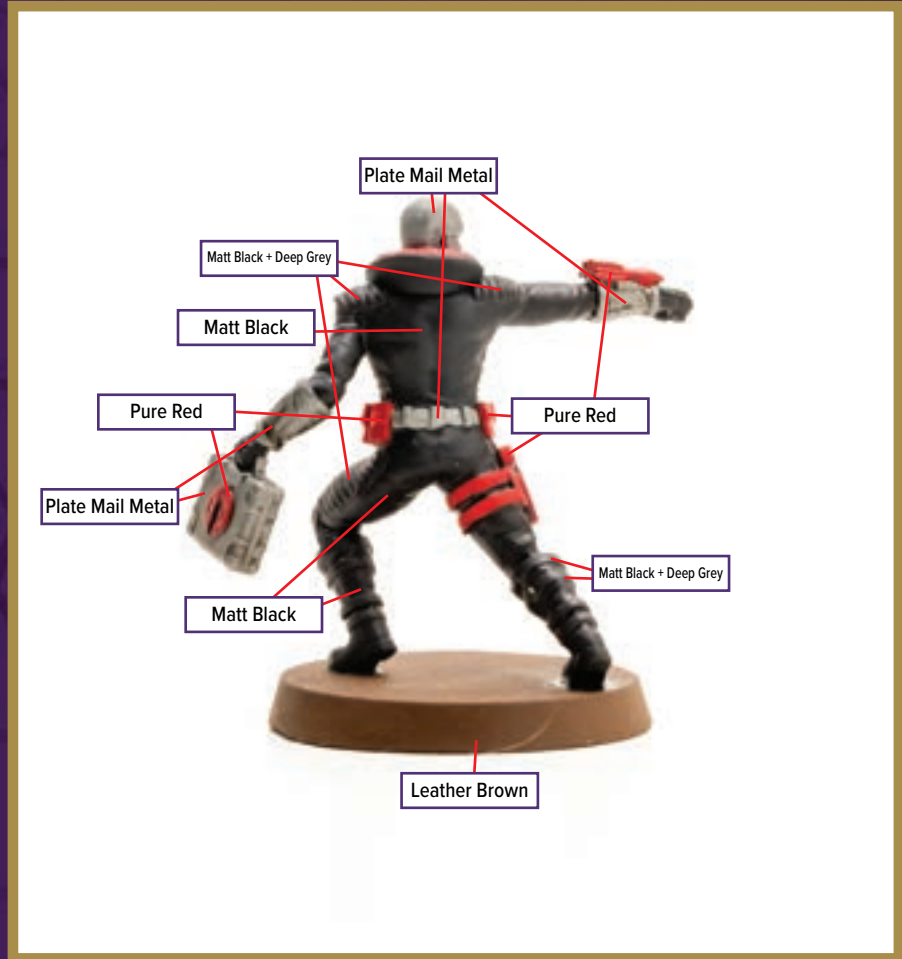

DESTRO

Available in *Heroscape: G.I. JOE: Rumble at the Rift Battle Box*

Matt Black	Leather Brown
Matt Black + Deep Grey	Pure Red
Wasteland Clay	Plate Mail Metal

Dark Tone for wash

Disclaimer: The paint colors on this guide are suggestions. Not all colors will be perfect matches.