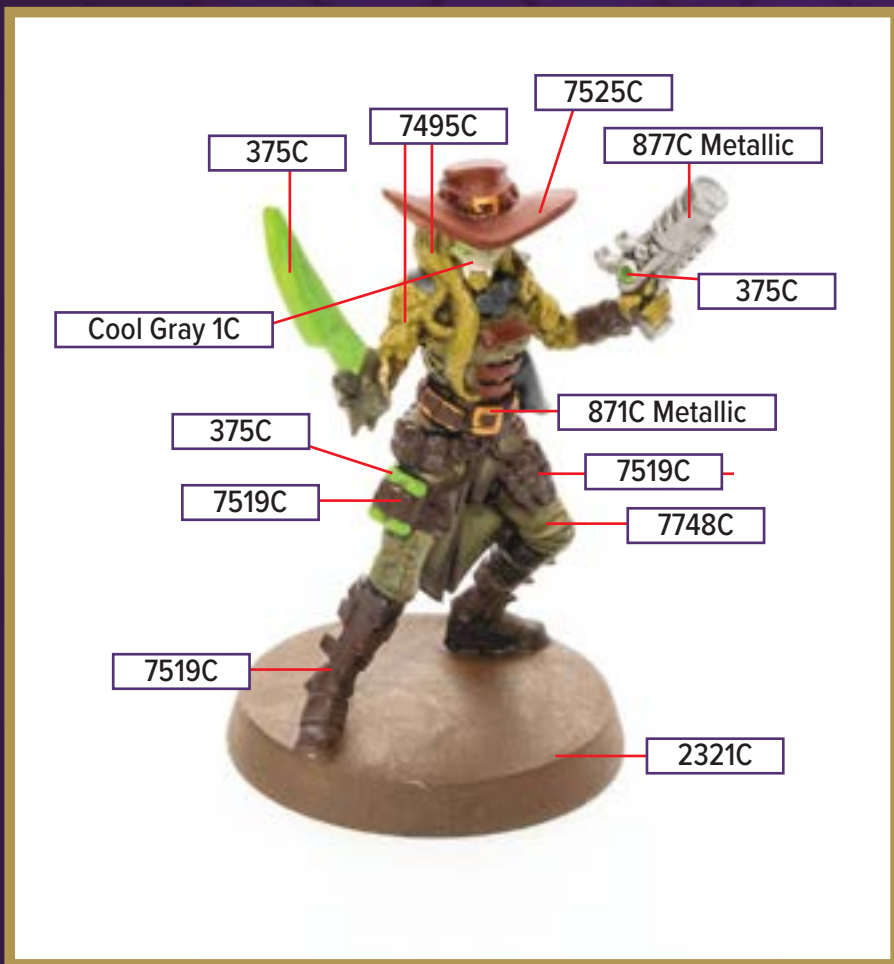

EXILES OF THE SUNDERED SEA