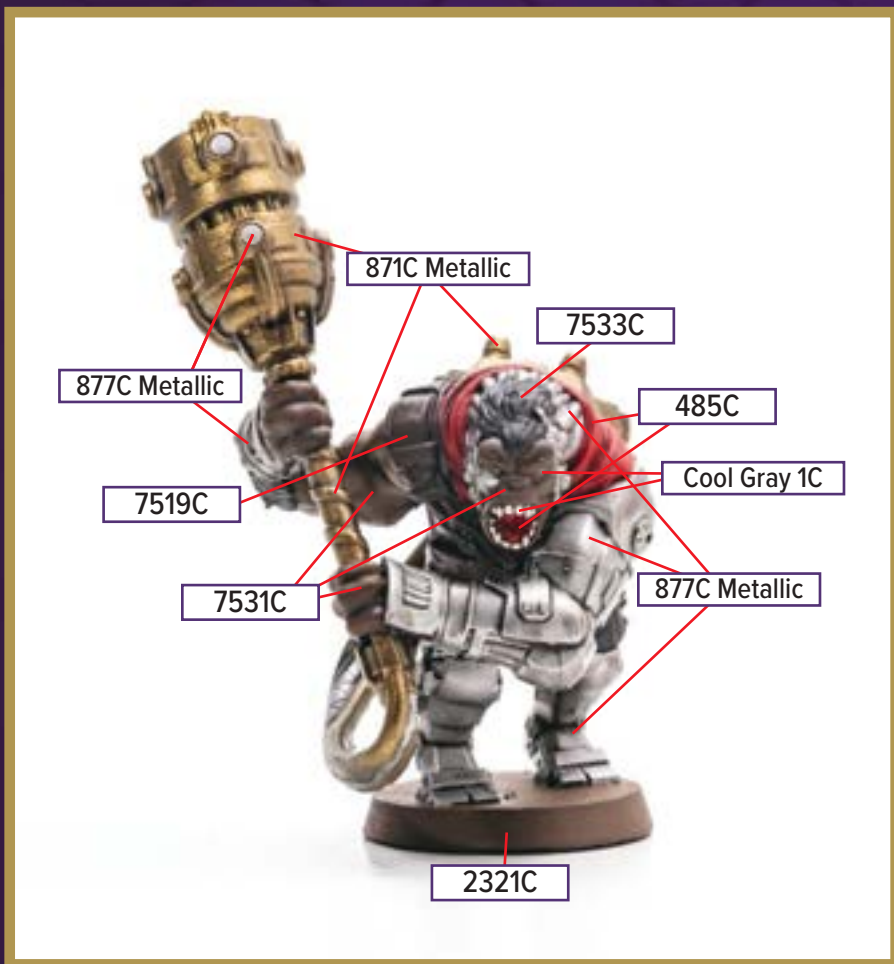

DREADNOUGHT