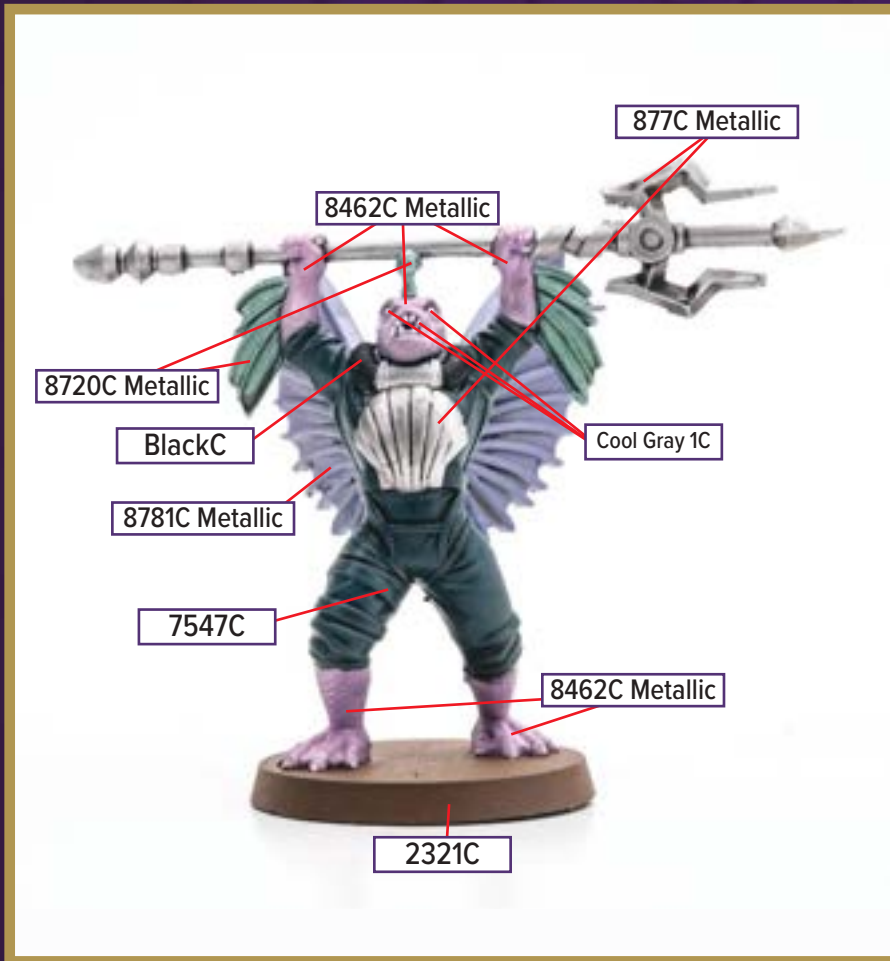

GELYRIE VANGUARD