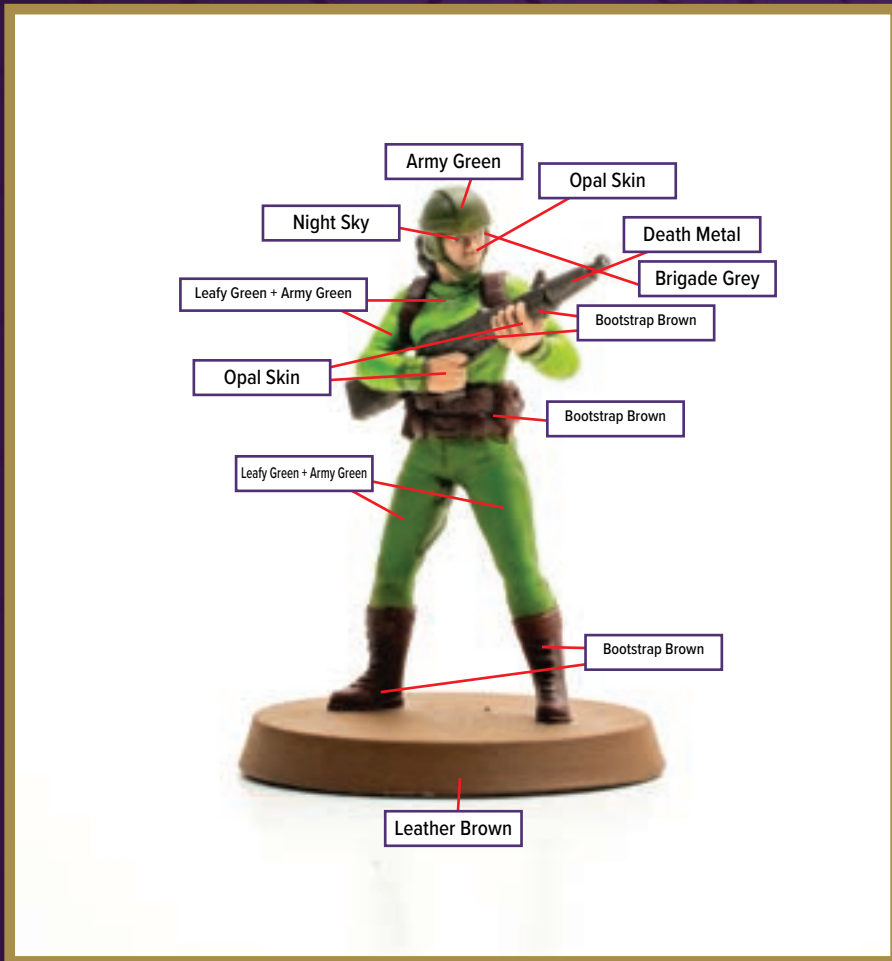

GREENSHIRT 2