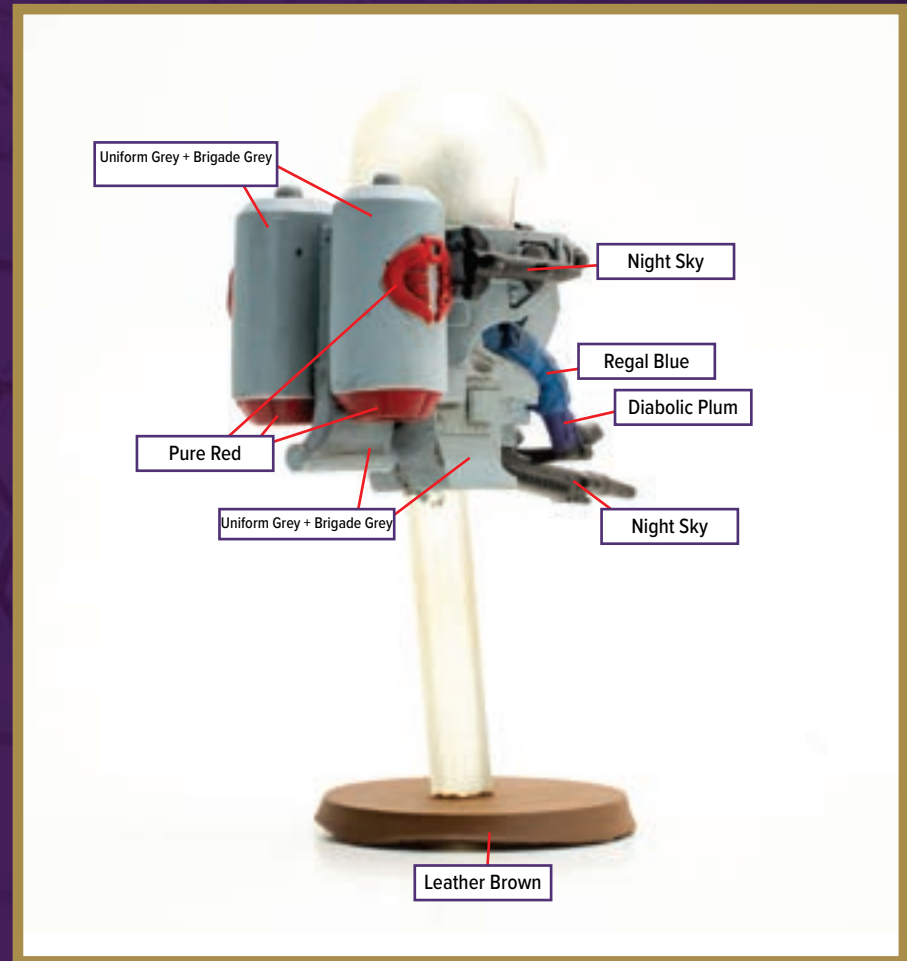

Dark Tone for wash

Disclaimer: The paint colors on this guide are suggestions. Not all colors will be perfect matches.

COBRA FLIGHT POD

Available in *Heroscape: G.I. JOE: Cobra Troopers & Cobra Flight Pod*