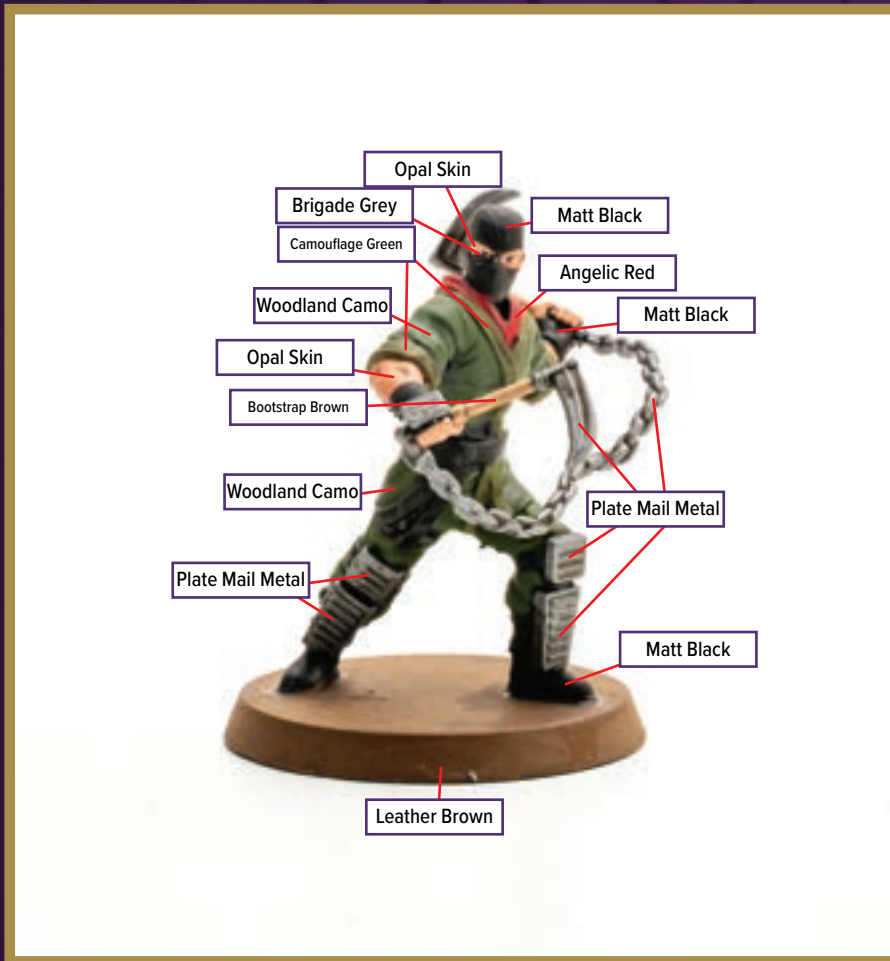

KAMAKURA

Available in *Heroscape: G.I. JOE: Strike Forces*

Woodland Camo	Matt Black	Brigade Grey
Camouflage Green	Opal Skin	
Angelic Red	Leather Brown	
Bootstrap Brown	Plate Mail Metal	

Dark Tone for wash

Disclaimer: The paint colors on this guide are suggestions. Not all colors will be perfect matches.