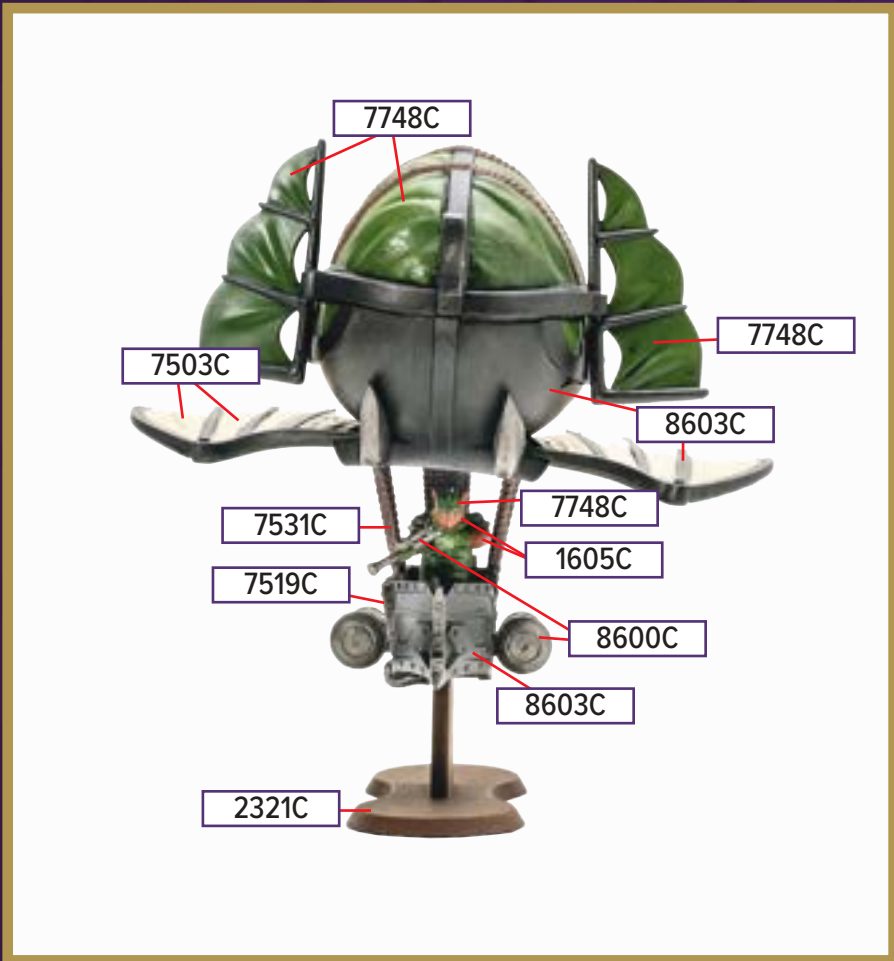

AIR MARSHALL ZED NESBITT