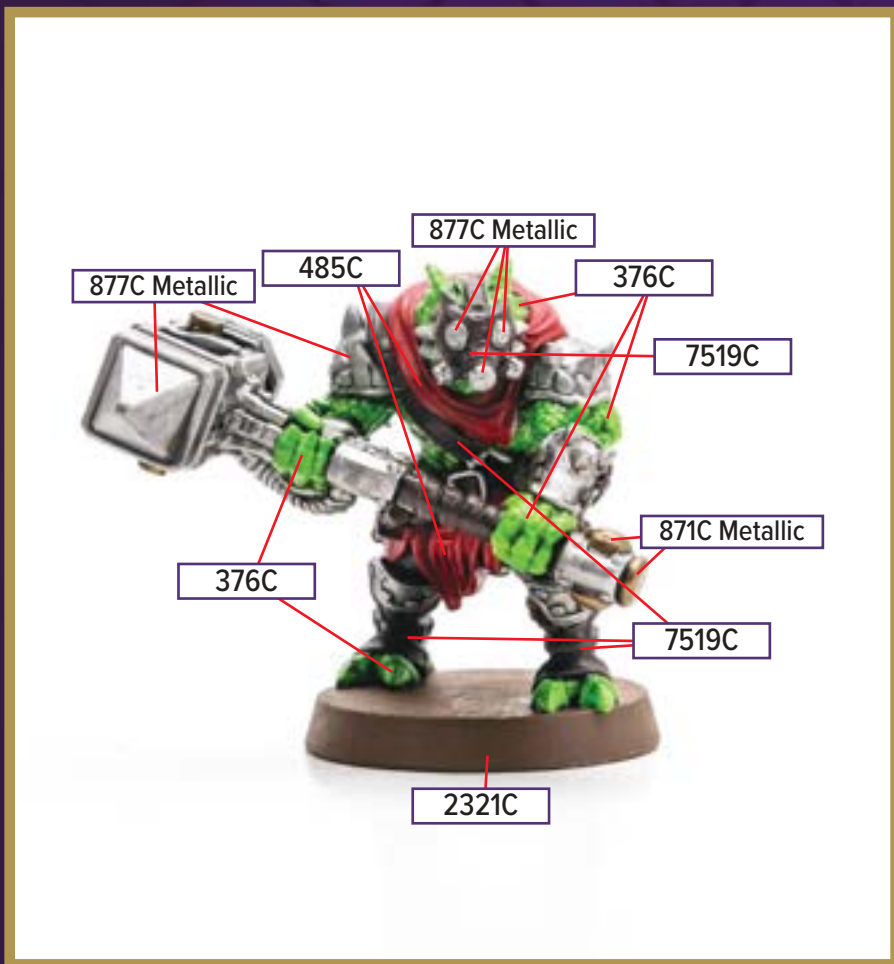

DREADNOUGHT