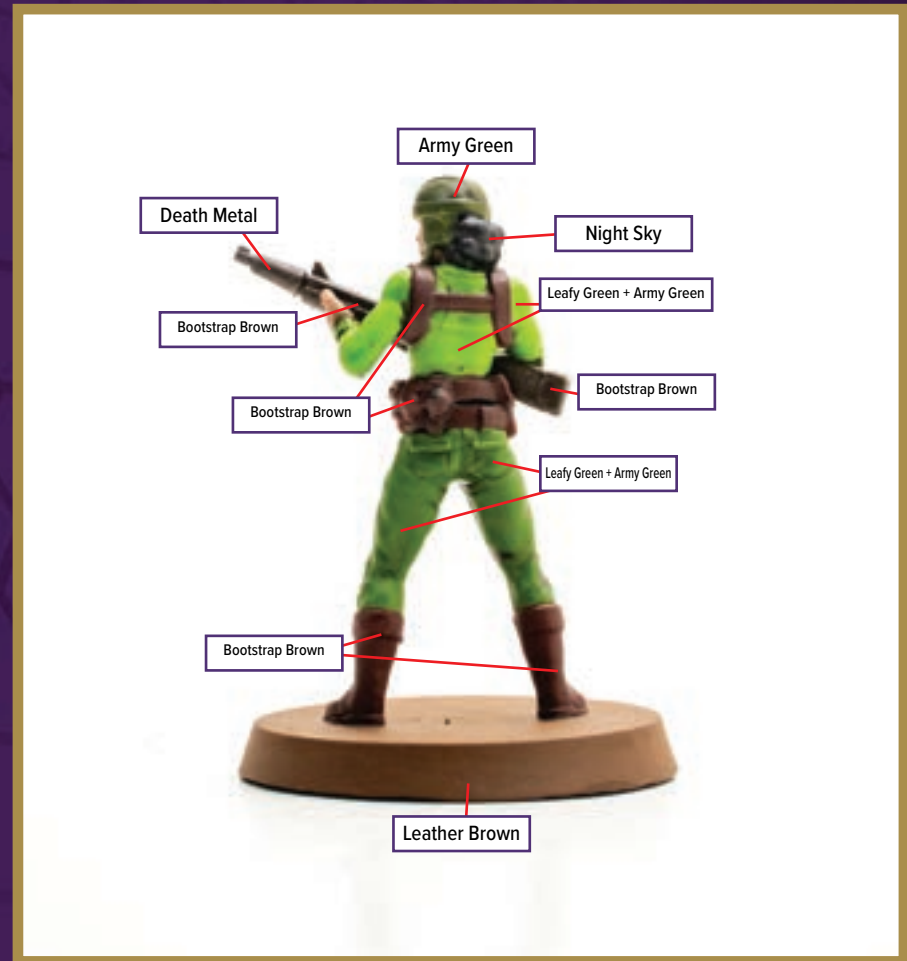

GREENSHIRT 2