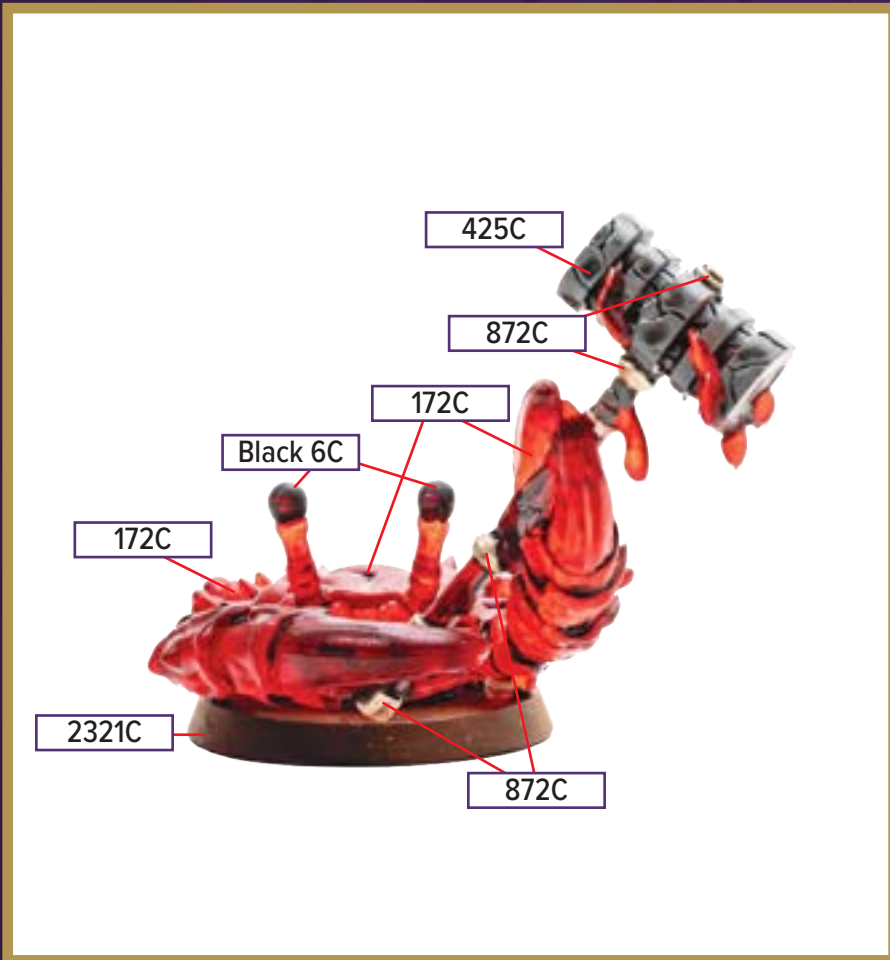

MOLTEN CRUSTACEAN