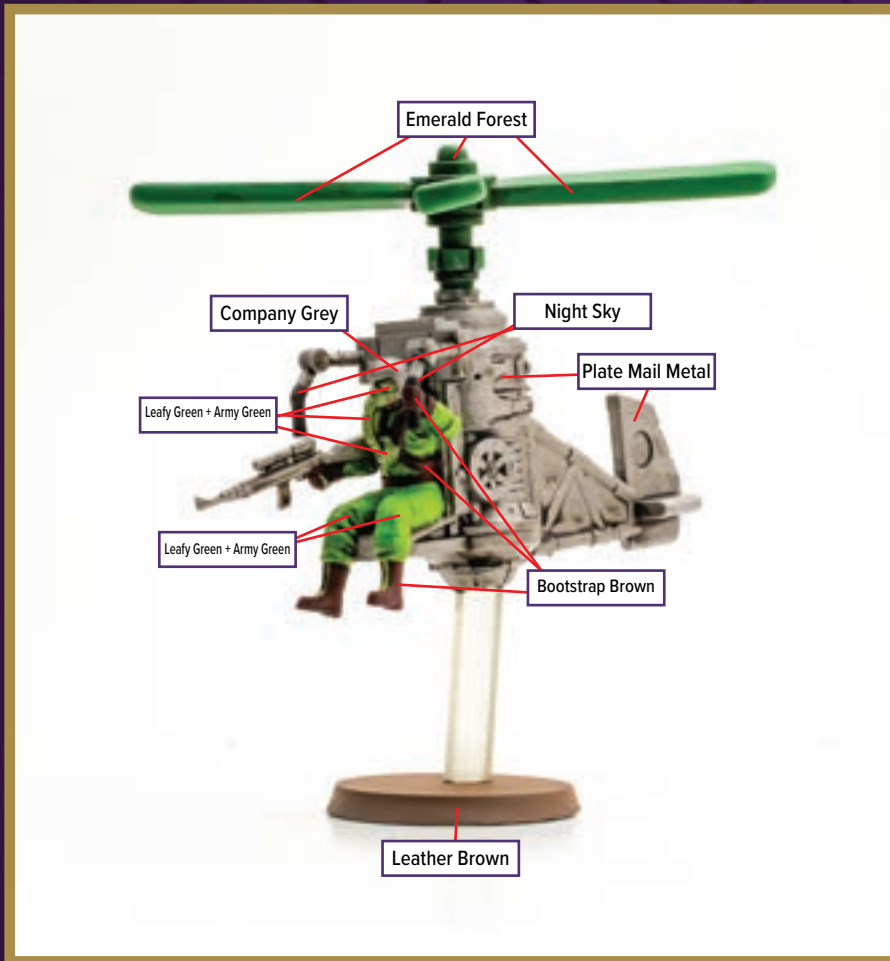

BATTLE COPTER