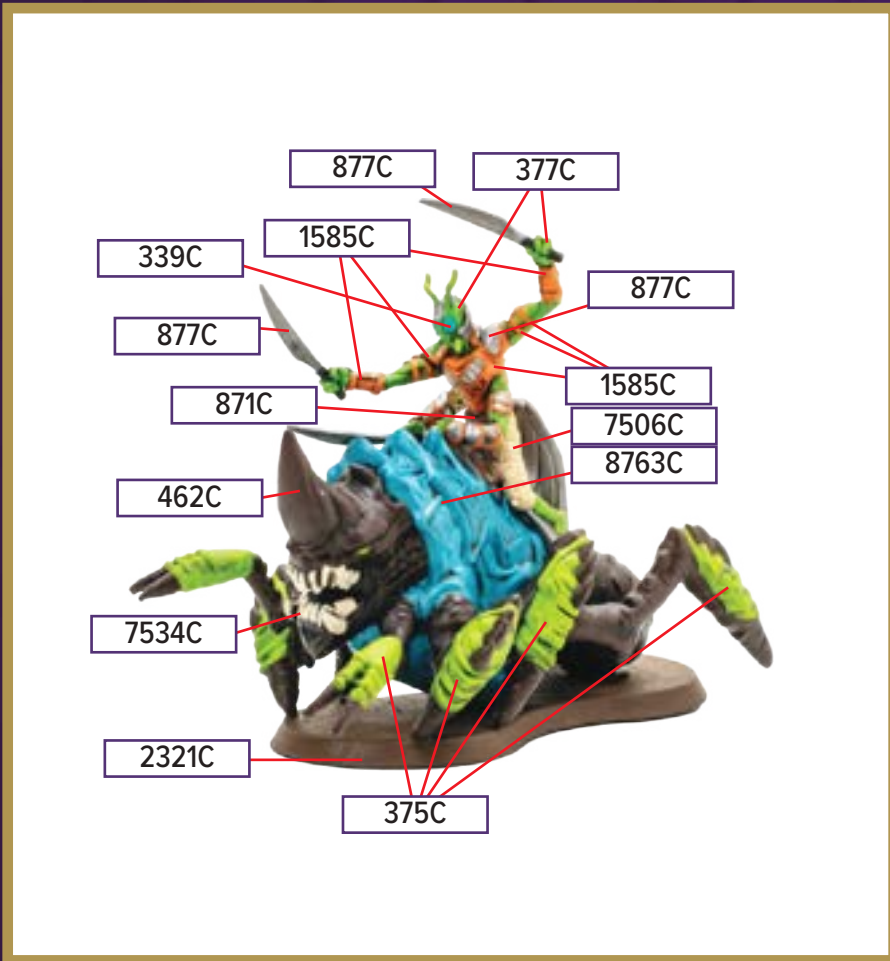

THYRAXIS DRAGOON