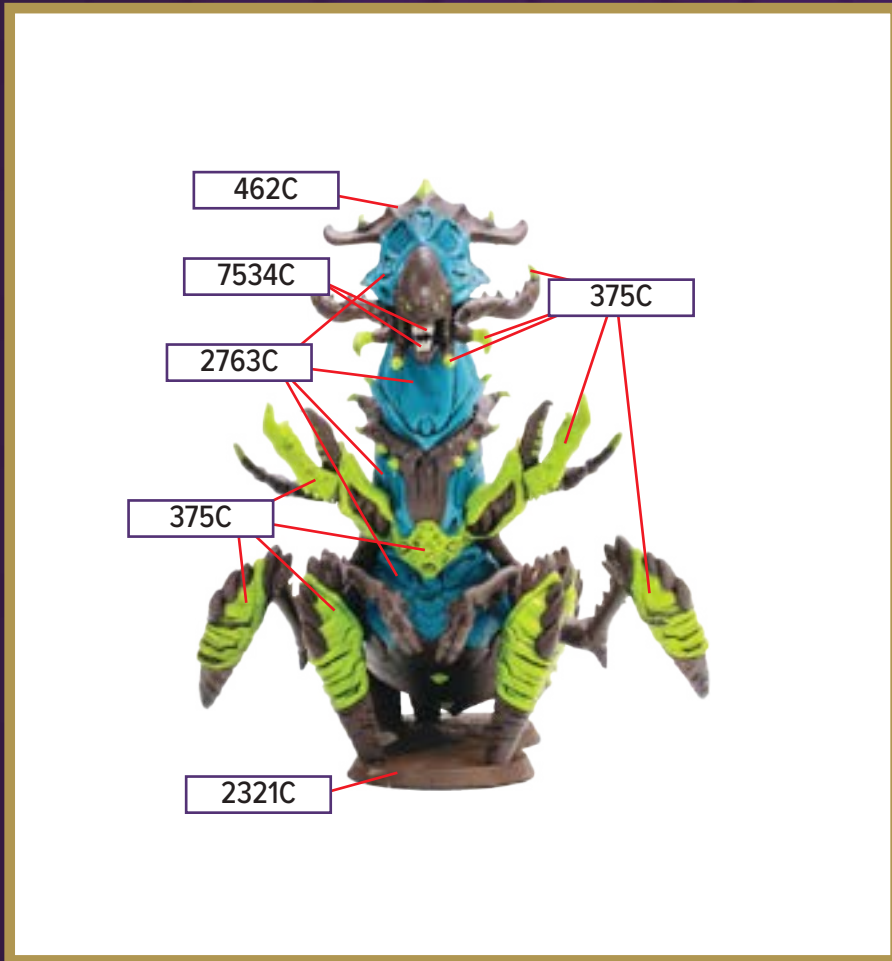

QUEEN MALADRIX