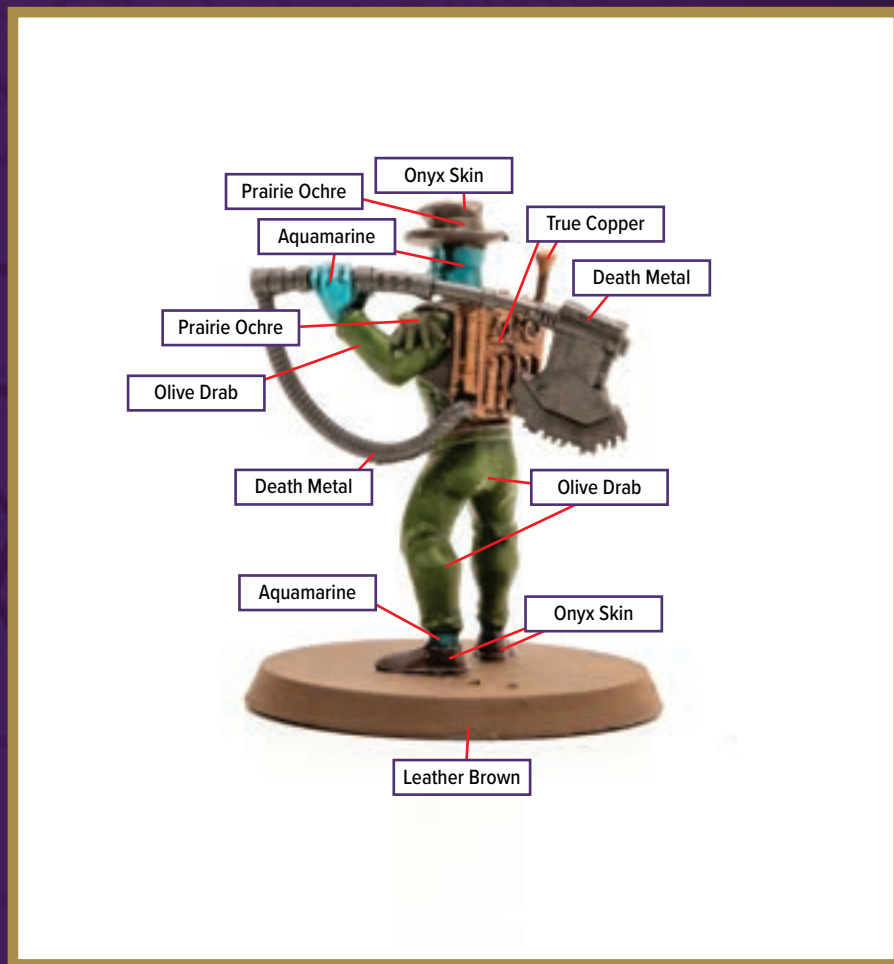

CHAIN GRUT 3