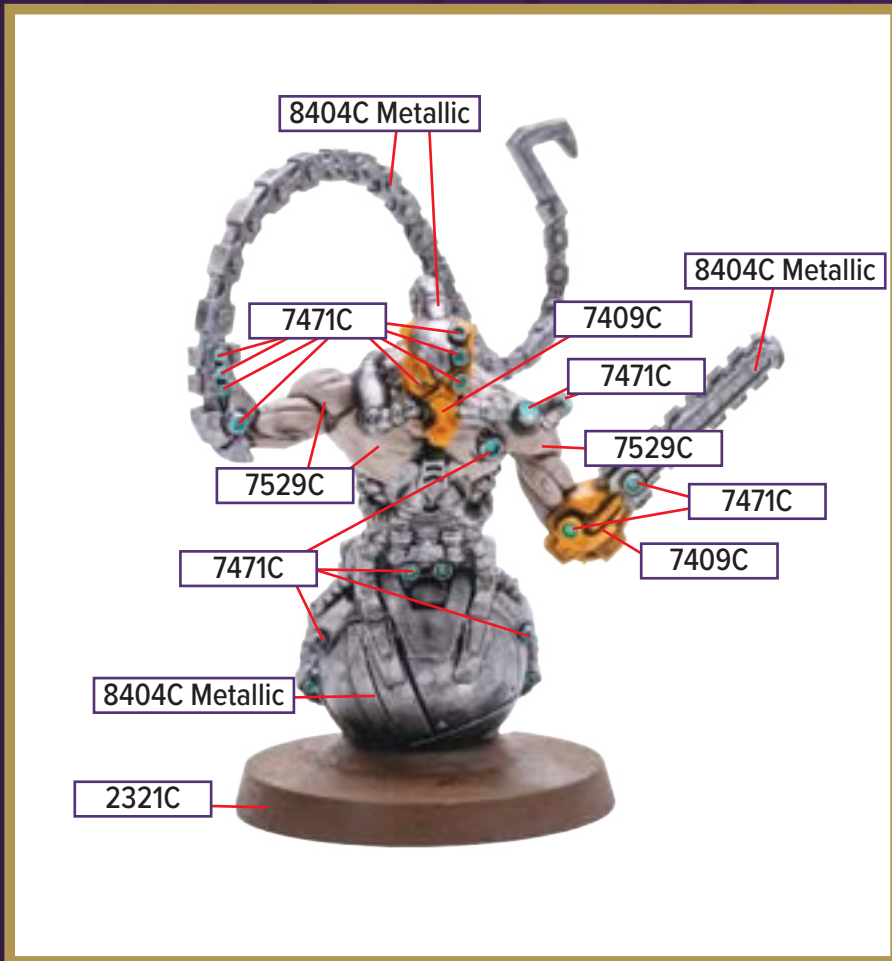

NECROTECH WRAITHRIDERS