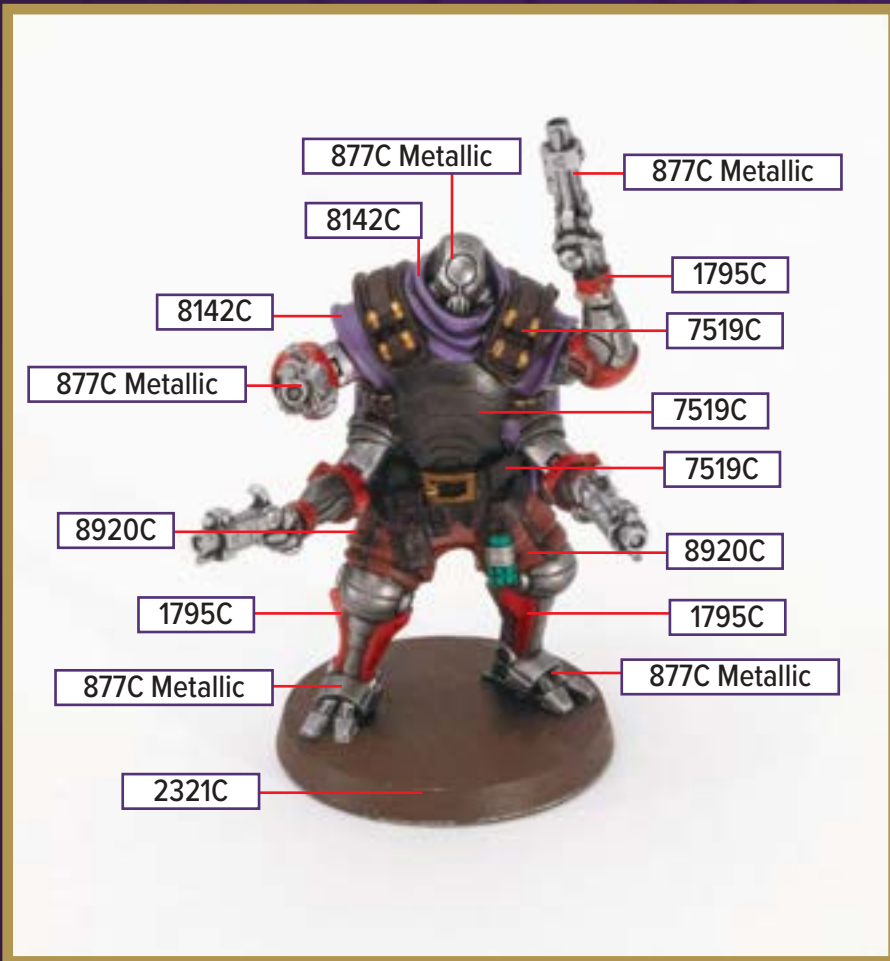

ADMIRAL EJ-1M