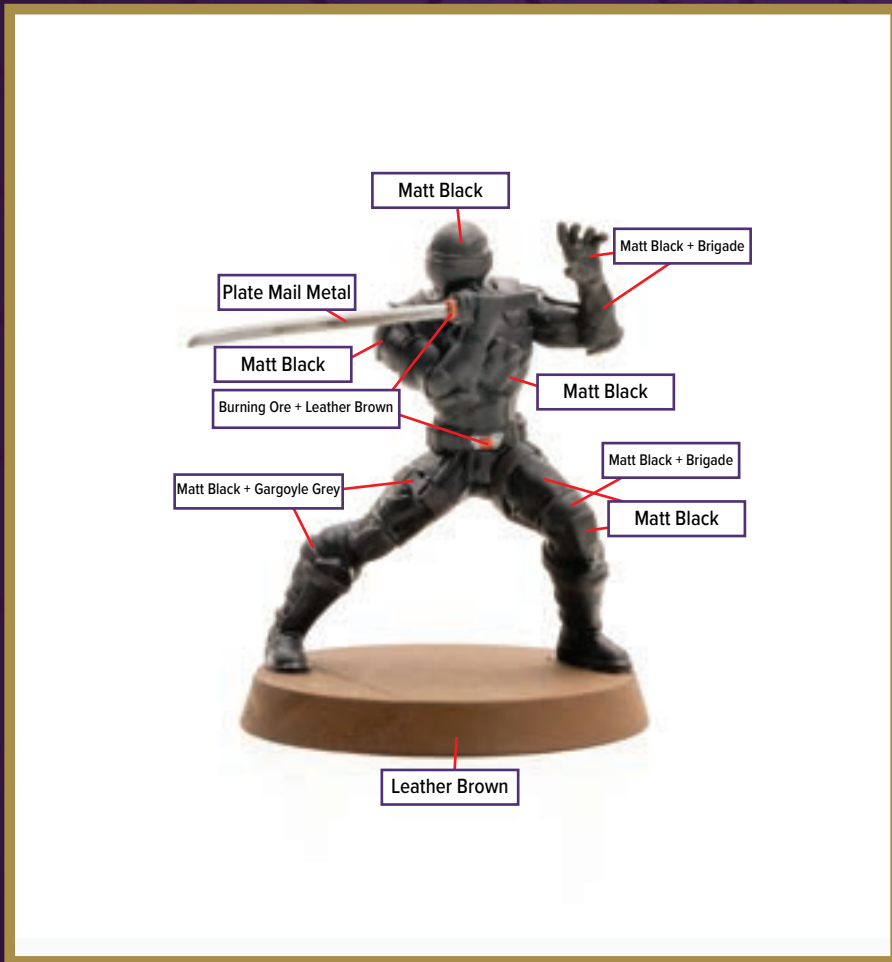

SNAKE EYES

Available in *Heroscape: G.I. JOE: Rumble at the Rift Battle Box*

- Burning Ore + Leather Brown
- Plate Mail Metal
- Matt Black
- Matt Black + Brigade Grey
- Matt Black + Gargoyle Grey
- Leather Brown

Dark Tone for wash

Disclaimer: The paint colors on this guide are suggestions. Not all colors will be perfect matches.