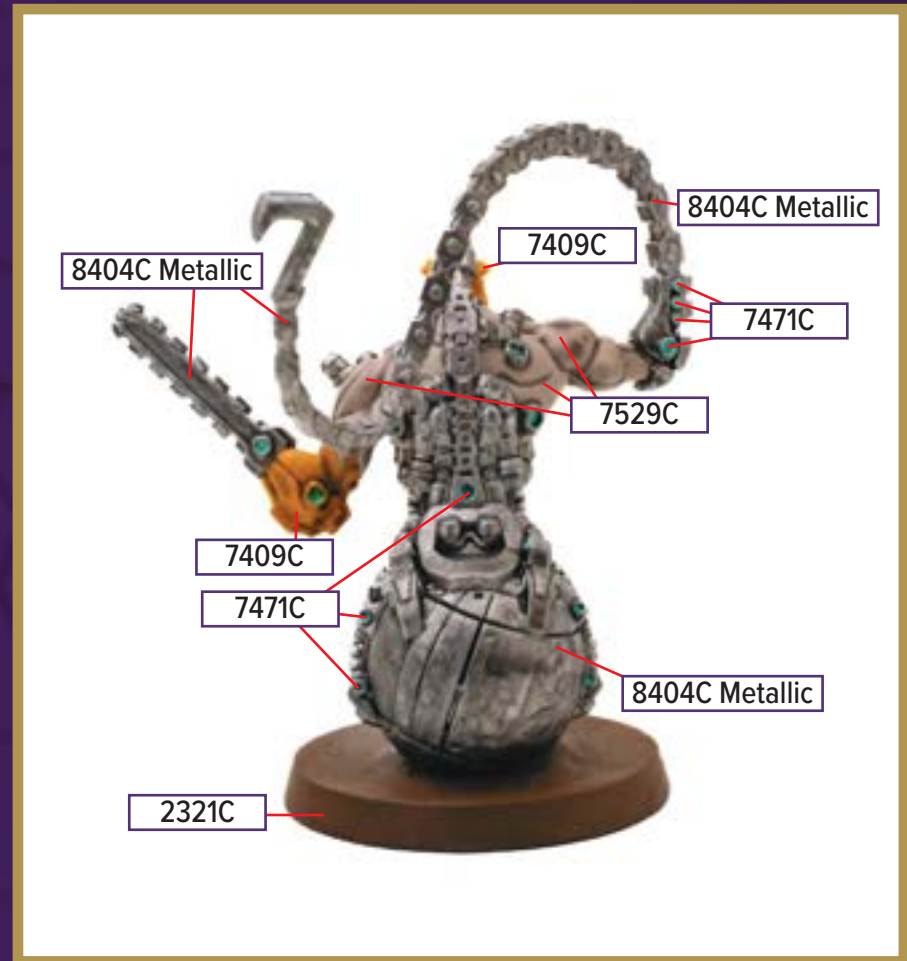

NECROTECH WRAITHRIDERS