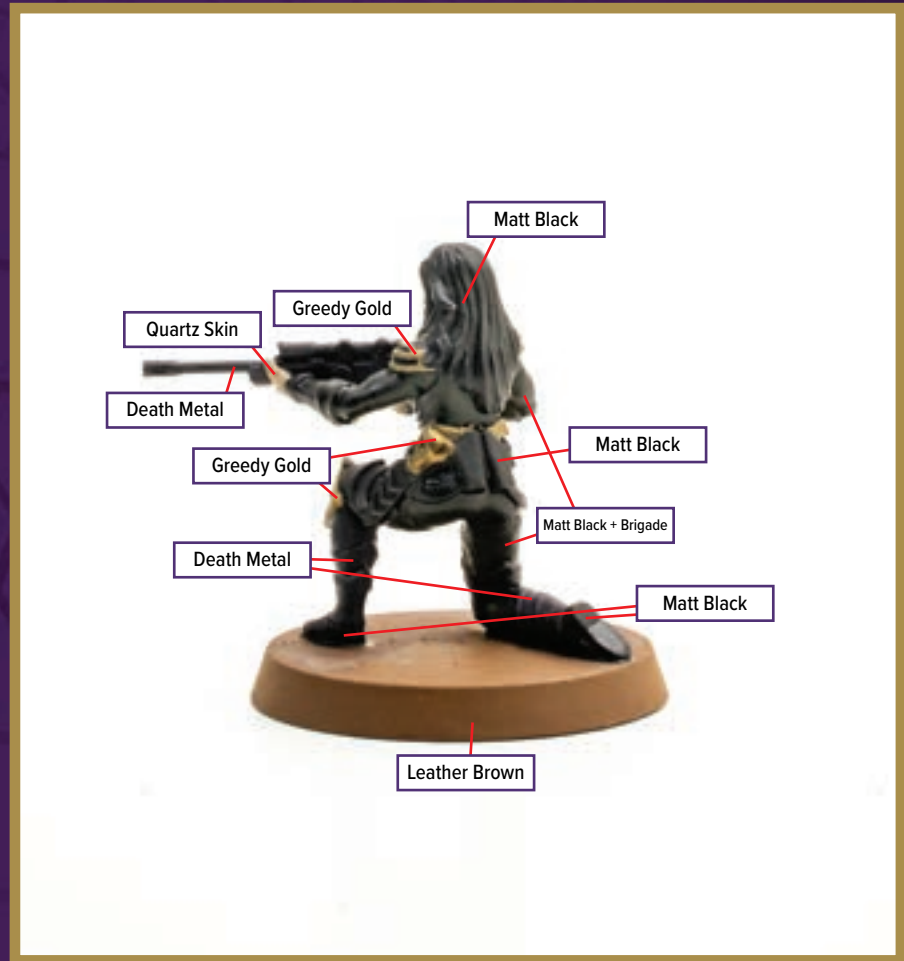

BARONESS

Available in *Heroscape: G.I. JOE: Strike Forces*

Matt Black + Brigade Grey	Quartz Skin	Pure Red
Matt Black + Deep Grey	Death Metal	
Greedy Gold	Brigade Grey	
Matt Black	Leather Brown	

Dark Tone for wash

Disclaimer: The paint colors on this guide are suggestions. Not all colors will be perfect matches.