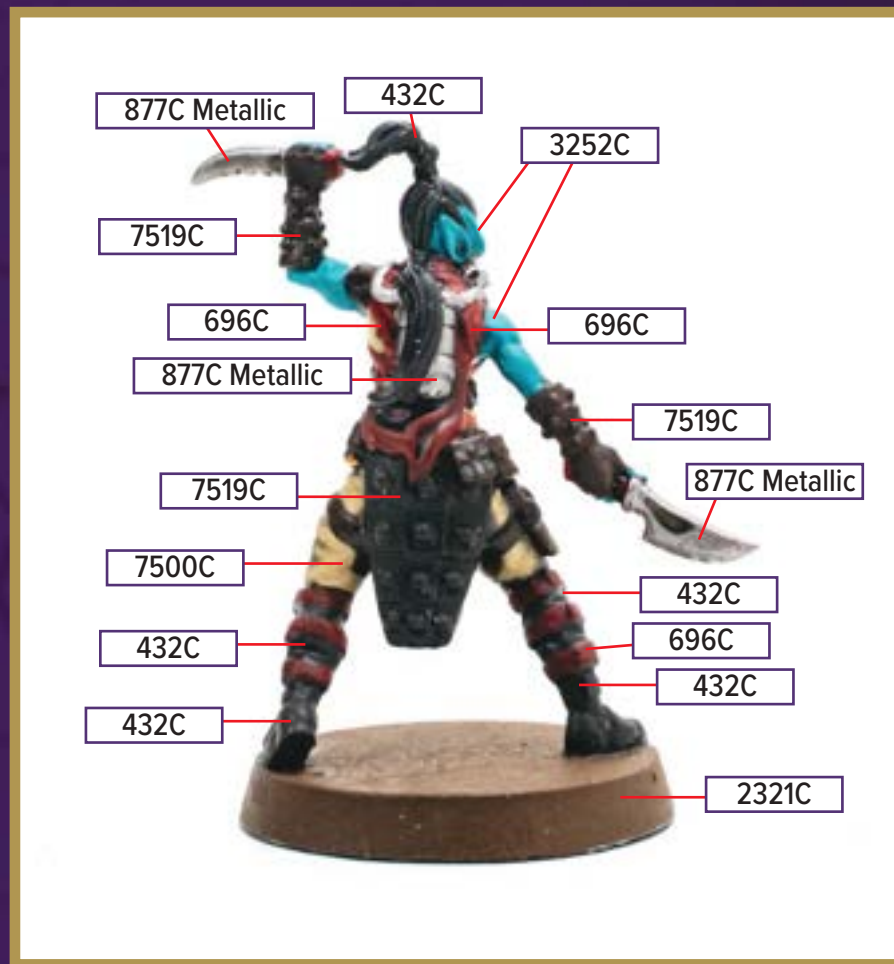

KNAVES OF THE SILVER SCIMITAR