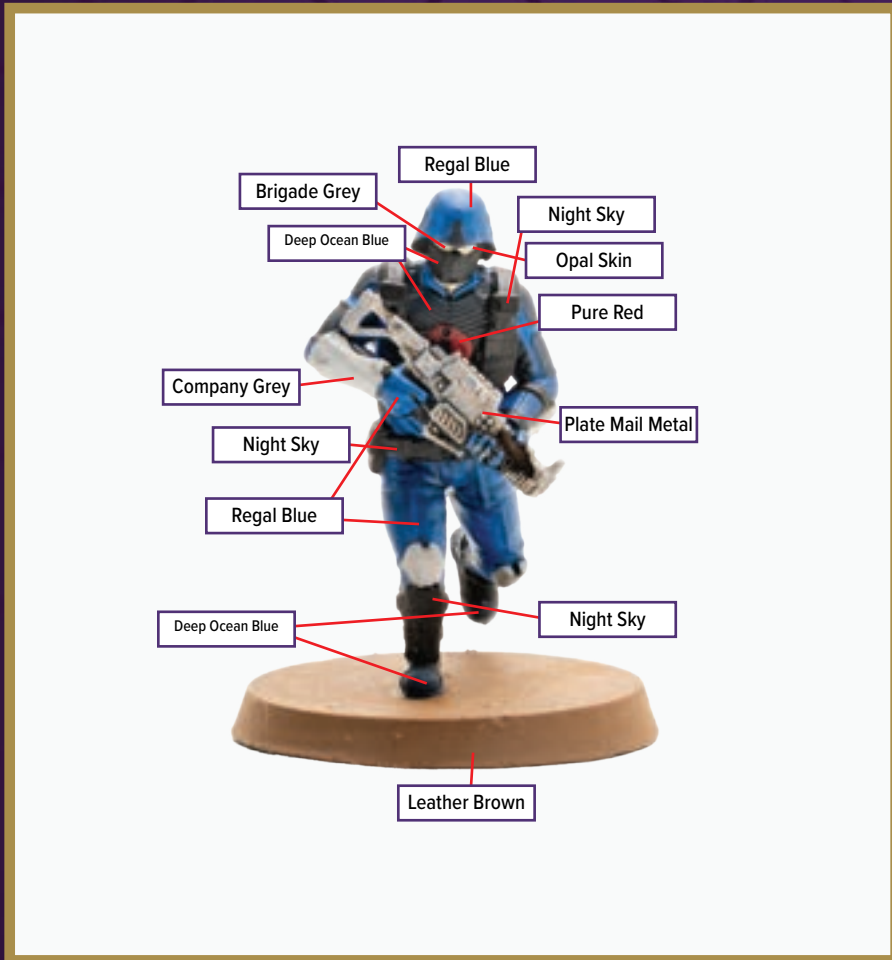

COBRA TROOPER 1