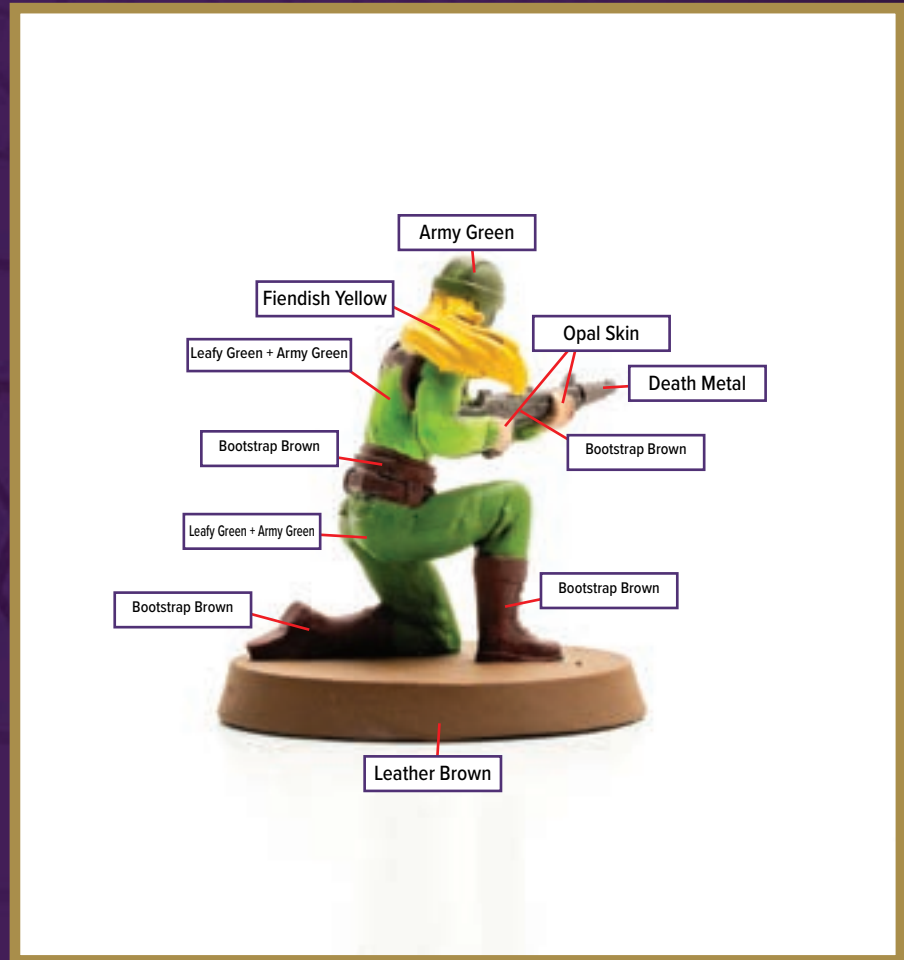

GREENSHIRT 3