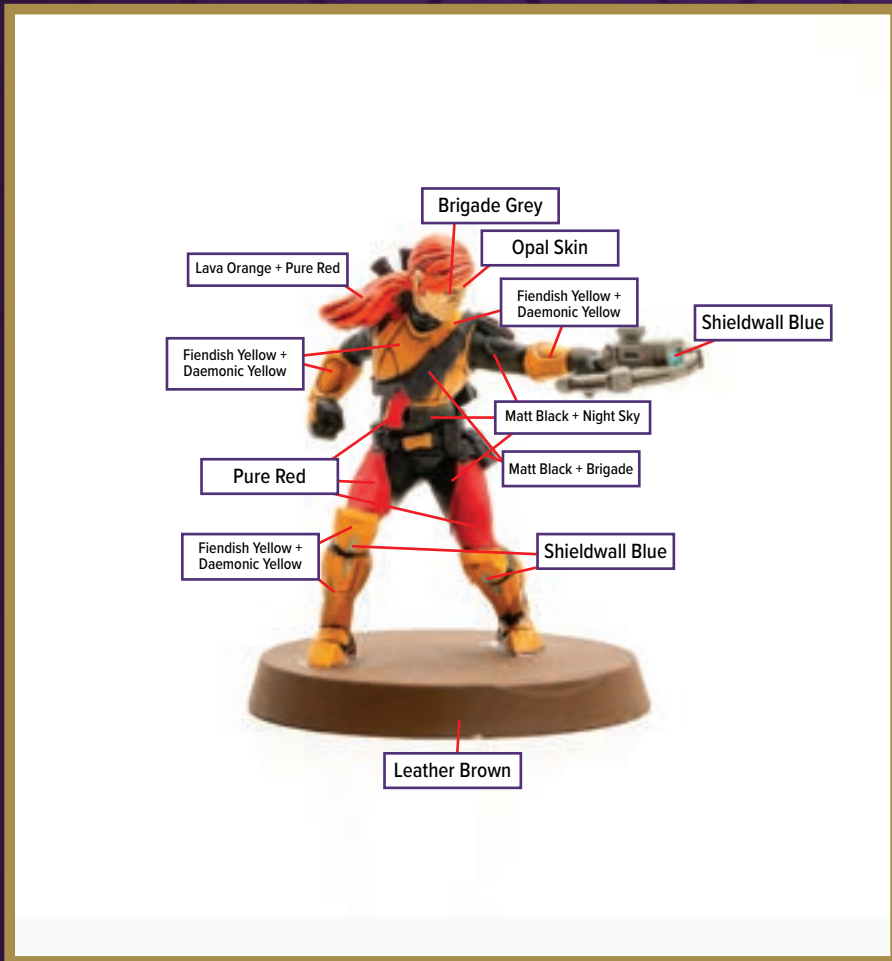

SCARLETT

Available in *Heroscape: G.I. JOE: Rumble at the Rift Battle Box*

Lava Orange + Pure Red	Leather Brown	Plate Mail Metal
Fiendish Yellow + Daemonic Yellow	Pure Red	Brigade Grey
Matt Black + Night Sky	Matt Black + Brigade	
Opal Skin	Shieldwall Blue	

Dark Tone for wash

Disclaimer: The paint colors on this guide are suggestions. Not all colors will be perfect matches.