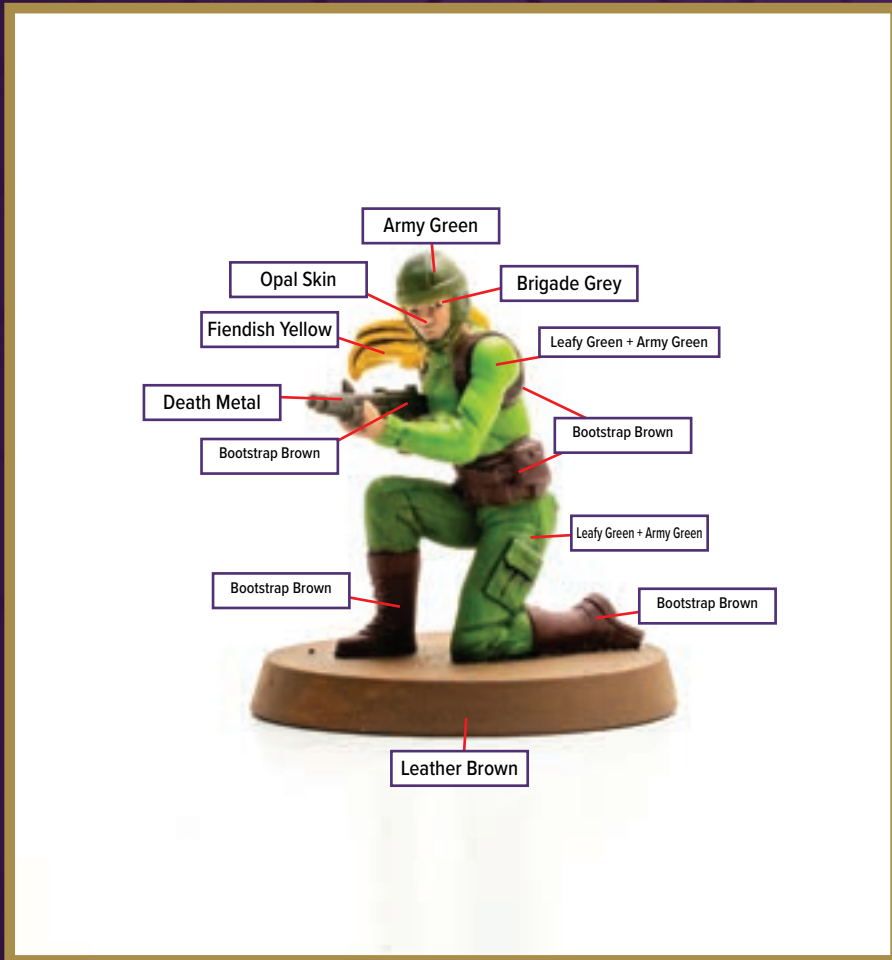

GREENSHIRT 3