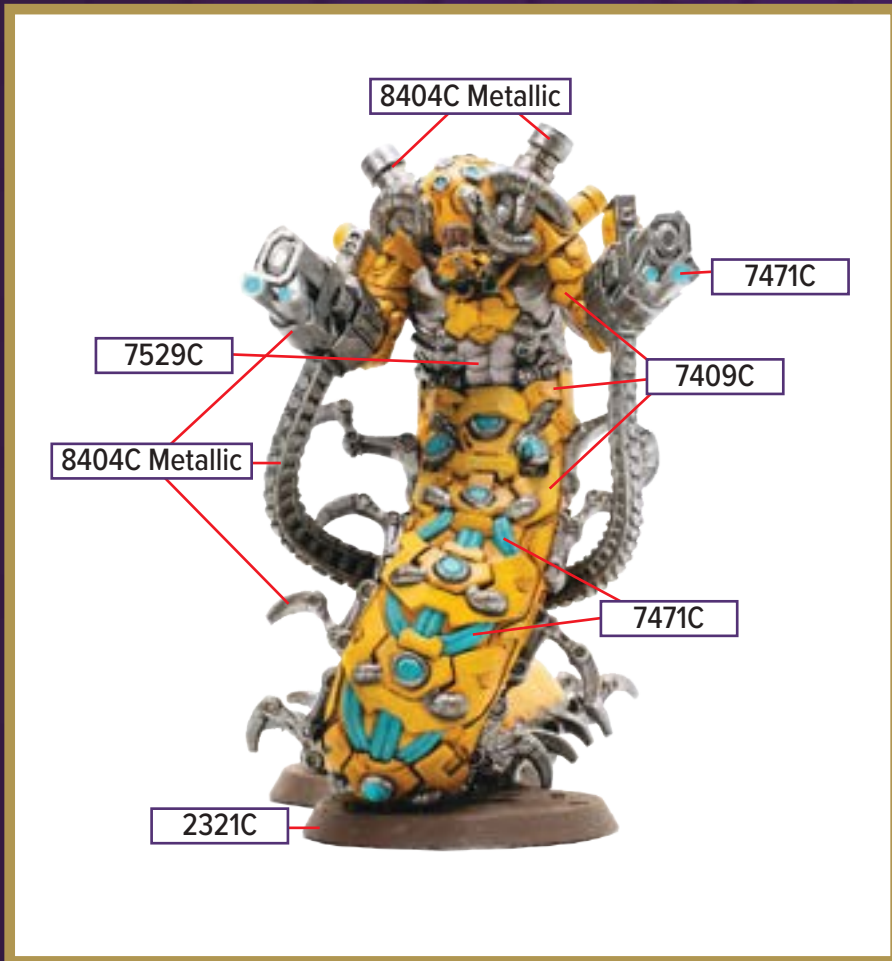

SCAVORITH, LORD OF RUIN