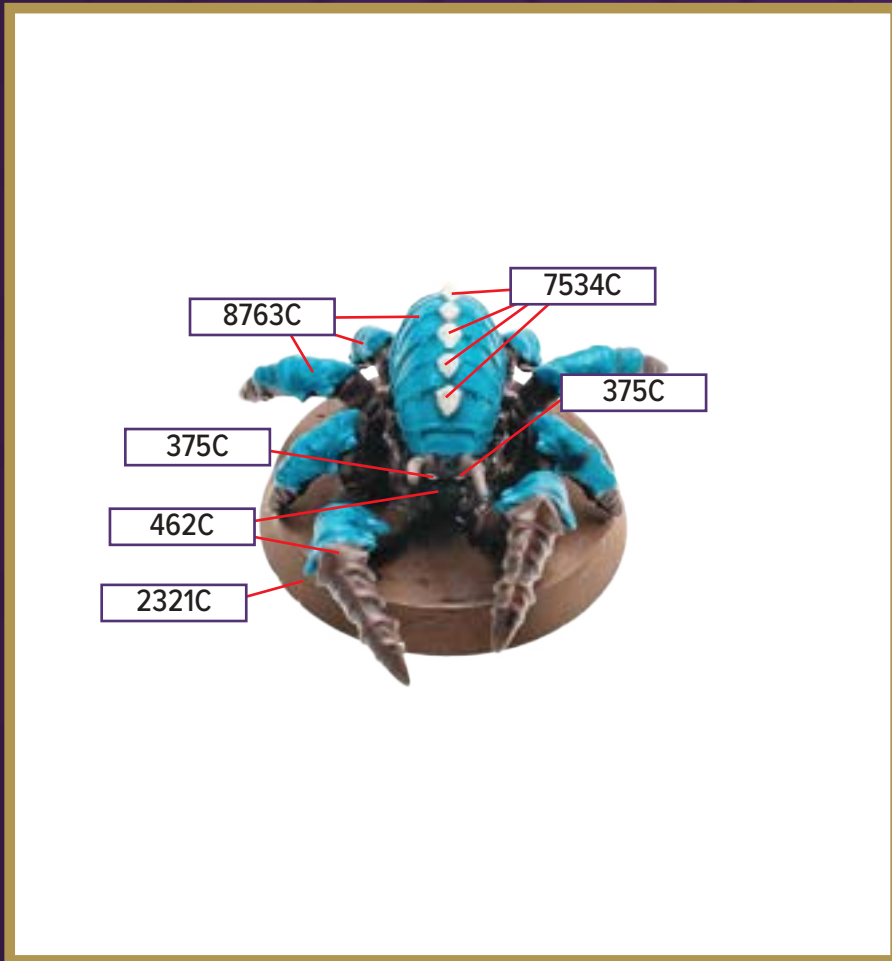

FESTERING HONOR GUARD