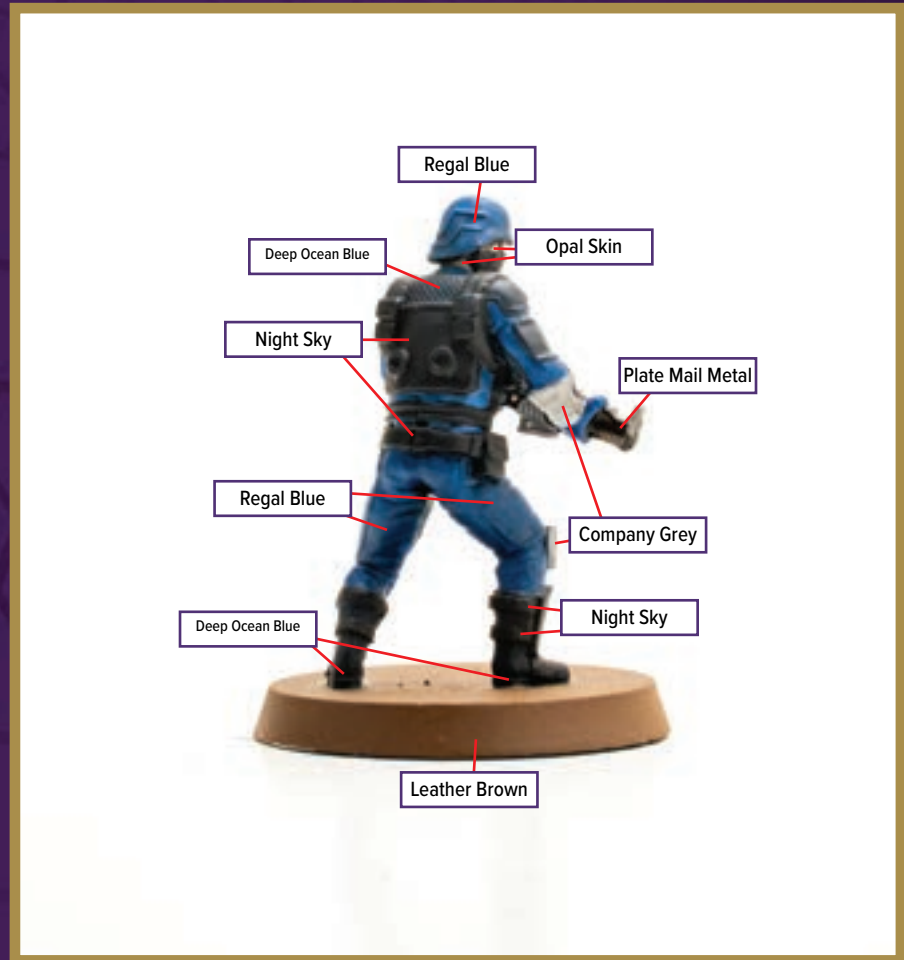

COBRA TROOPER 3