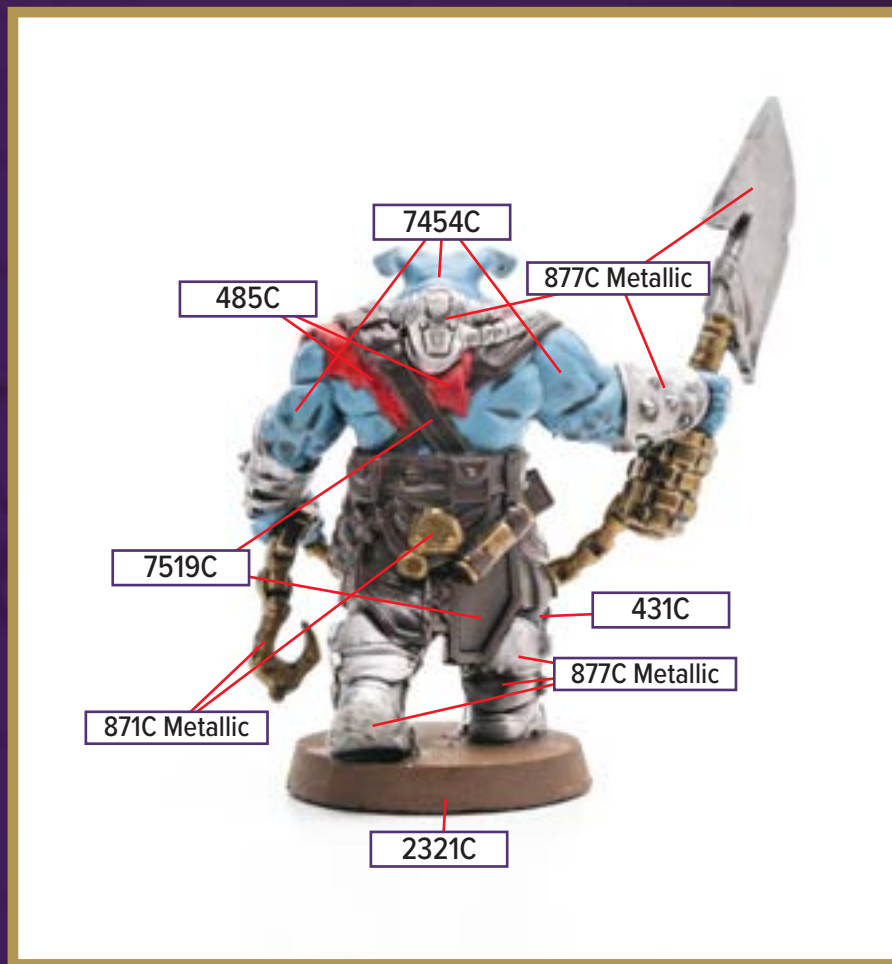

DREADNOUGHT