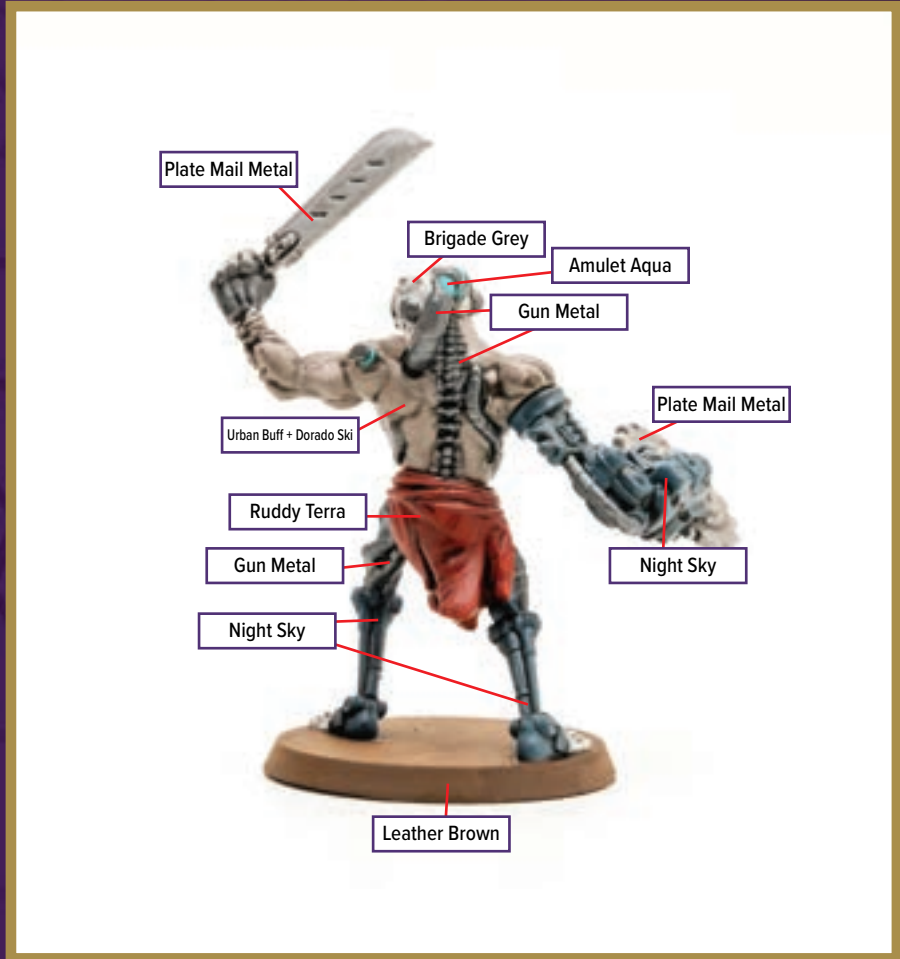

NECROTECH REAVER 2 / GHASTBLADE