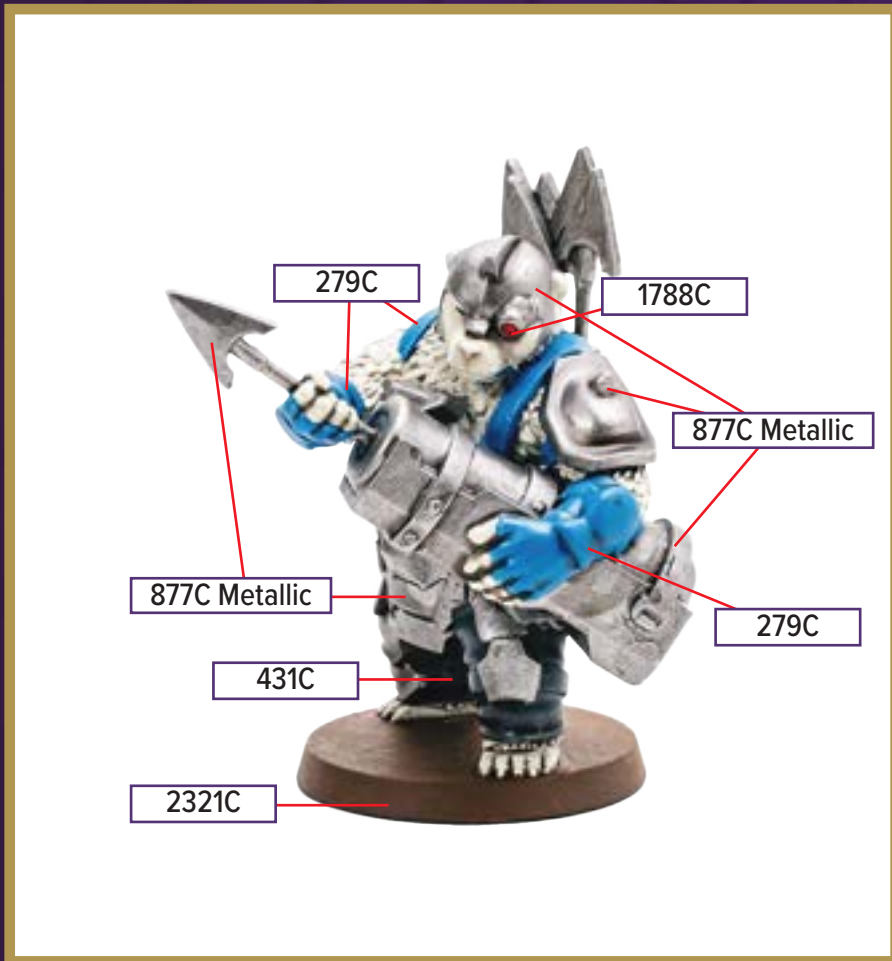

ORDO BOREALIS