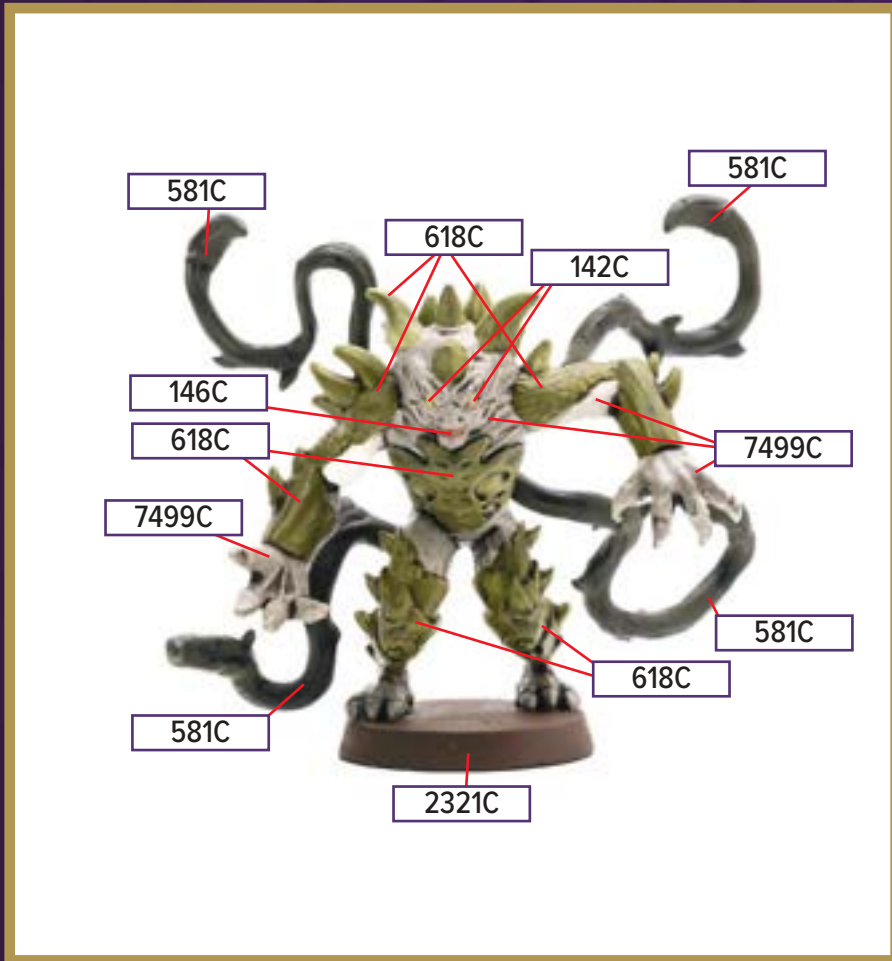

**All colors are Pantone PMS*

GIRUSHIA, GROVE KEEPER

Available in *Heroscape: Embers of War - Heroes of Arboreas Army Expansion*

 7499C	 2321C
 618C	 142C
 581C	
 146C	

5605C for wash

**All colors are Pantone PMS*