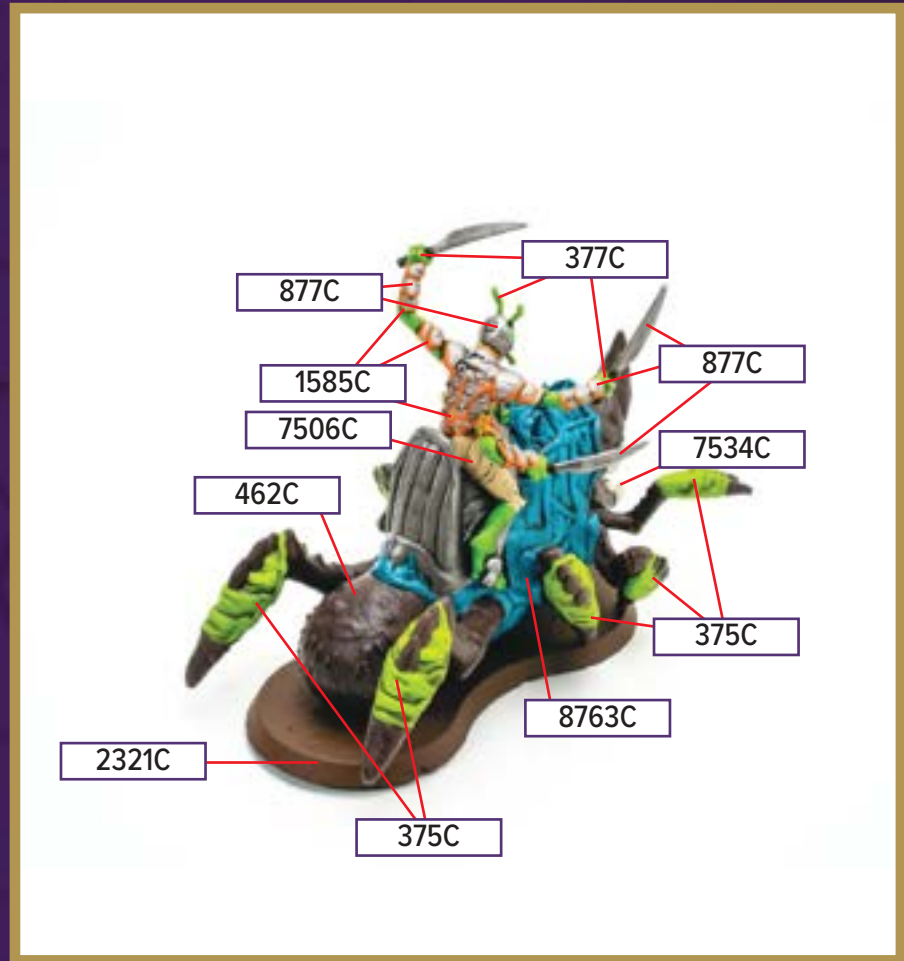

THYRAXIS DRAGOON