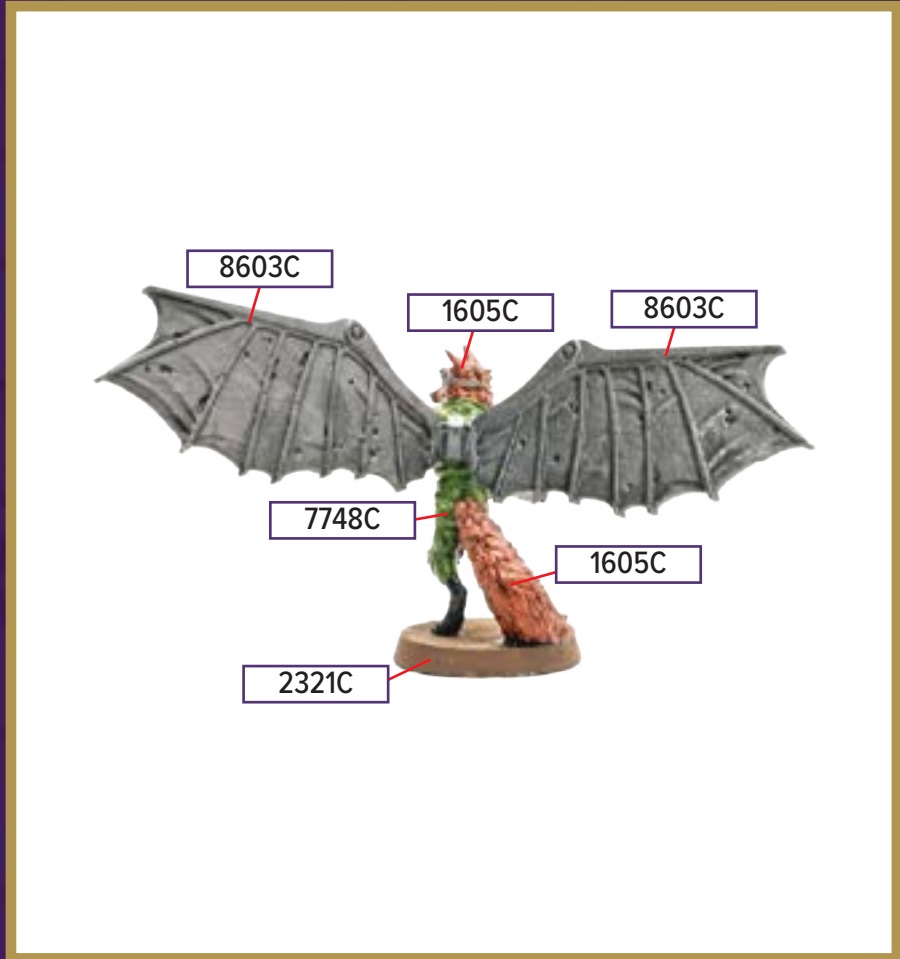

VORID GLIDE STRIKERS