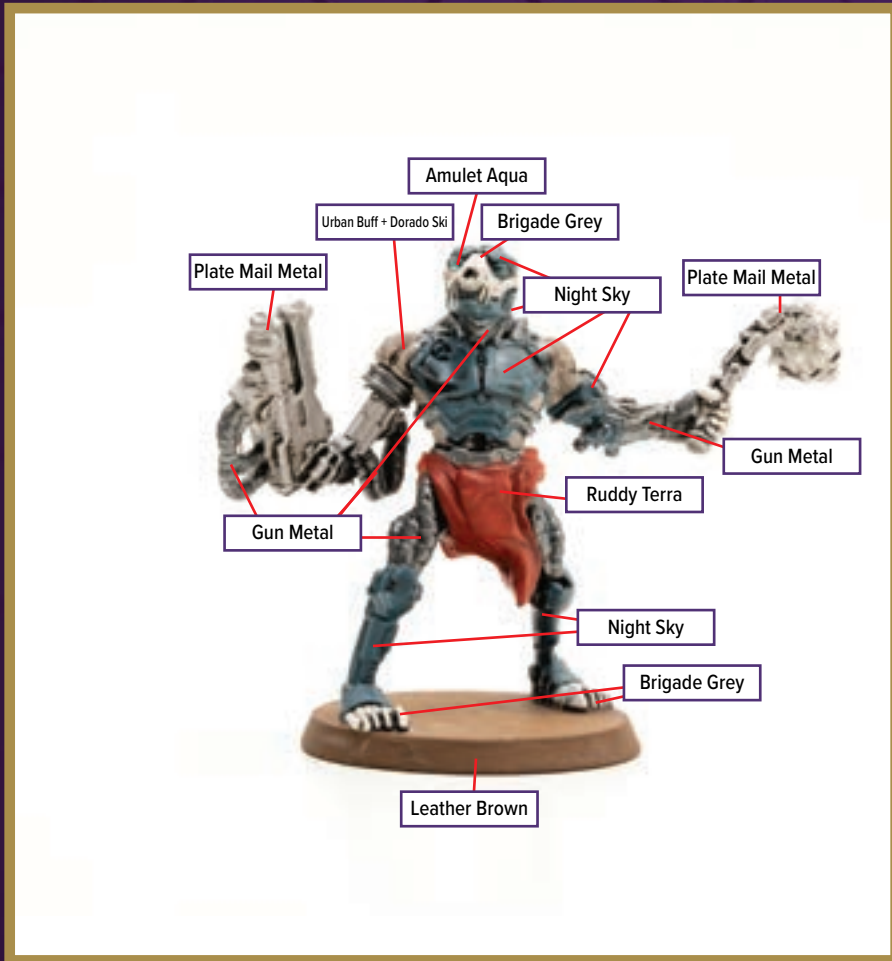

NECROTECH REAVER 3 / GEISTFIRE