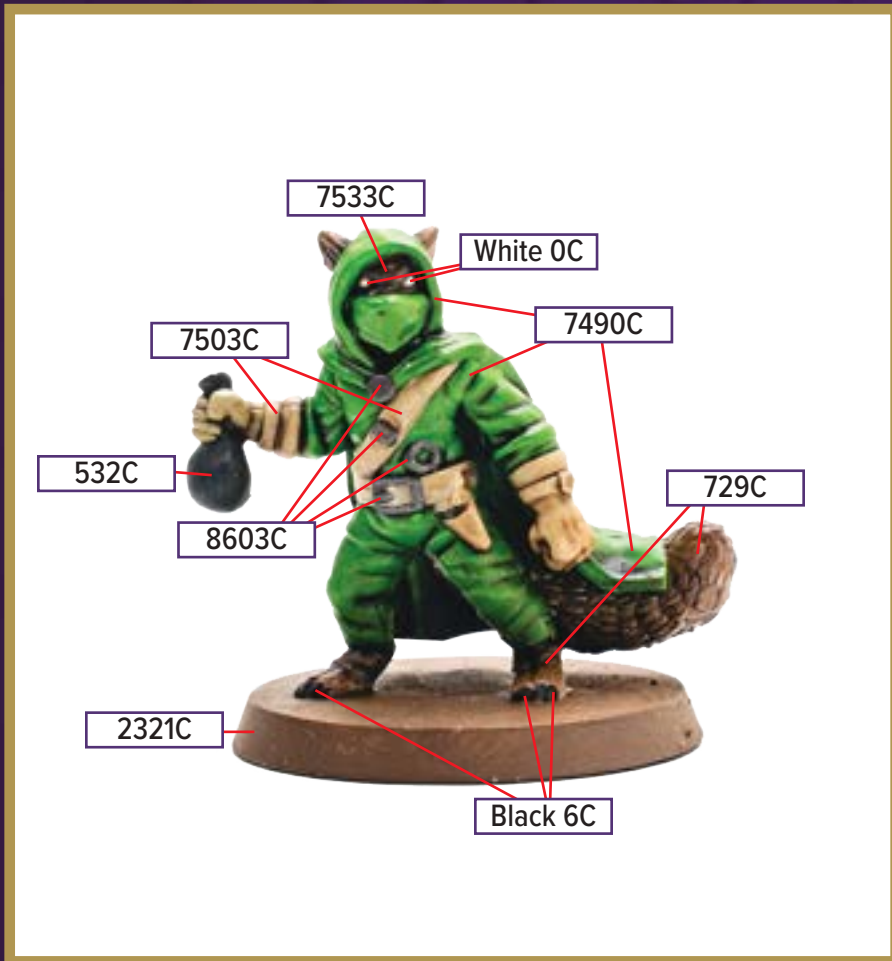

TANUKI TRICKSTER