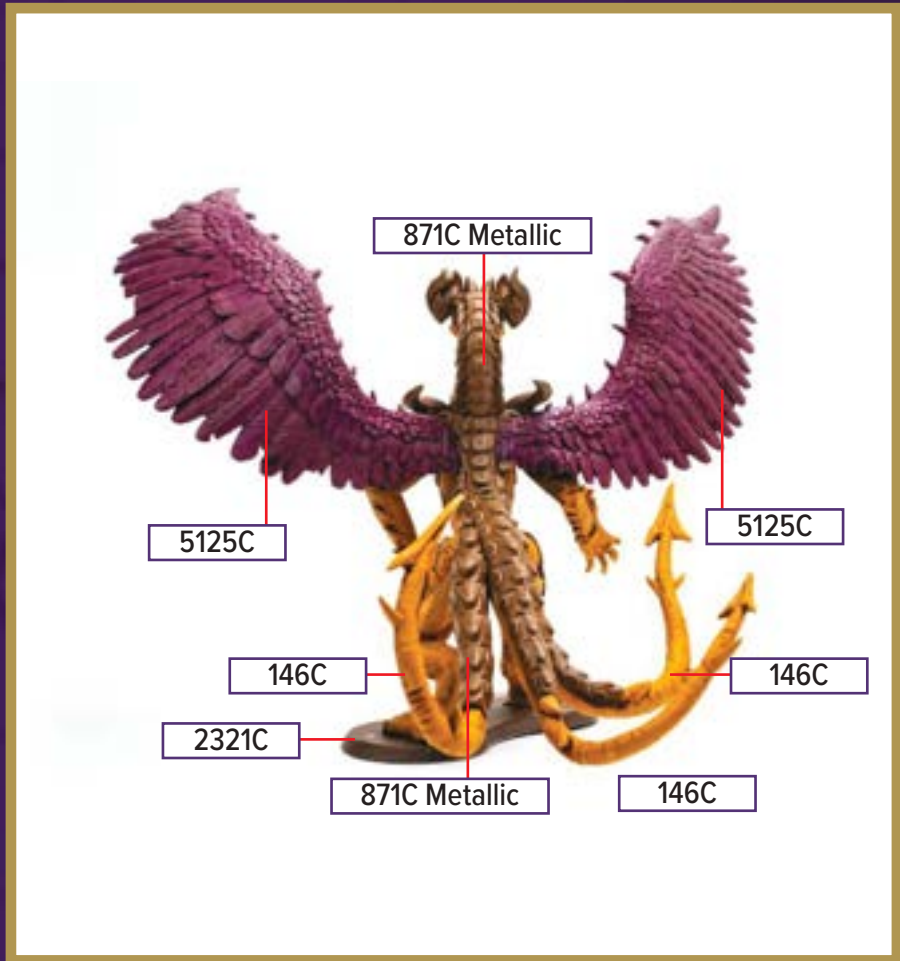

XENITHRAX THE VINEWEAVER