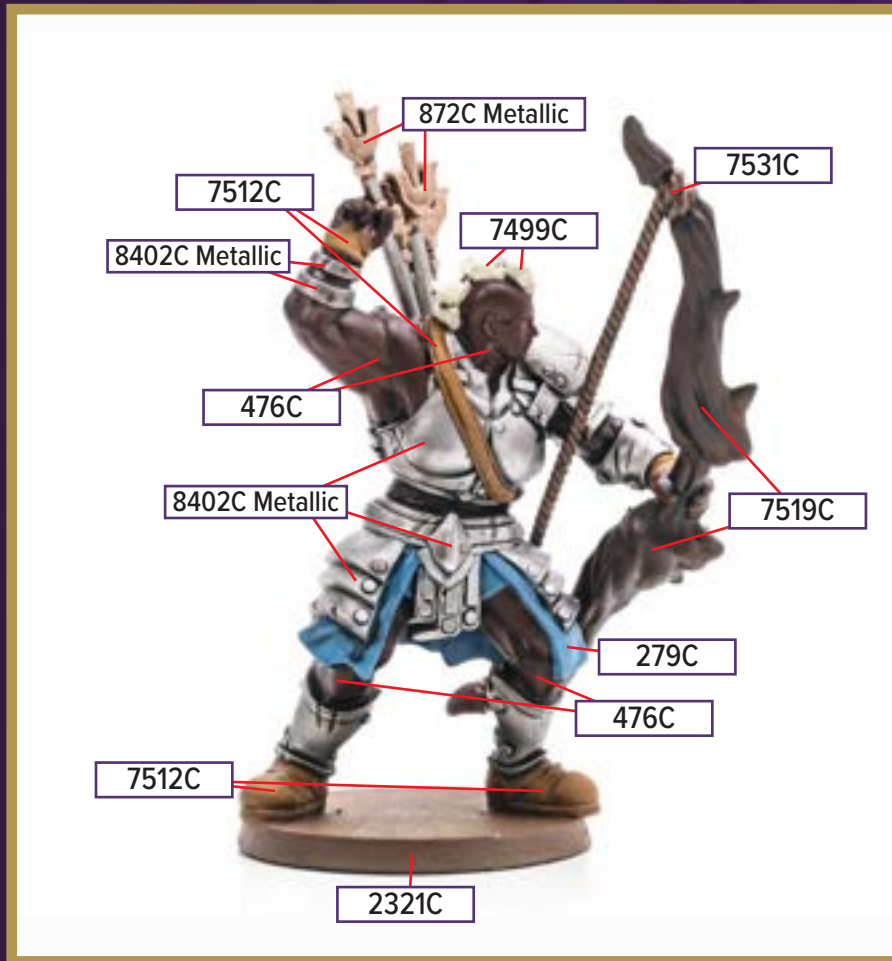

GREATBOW ARCHER