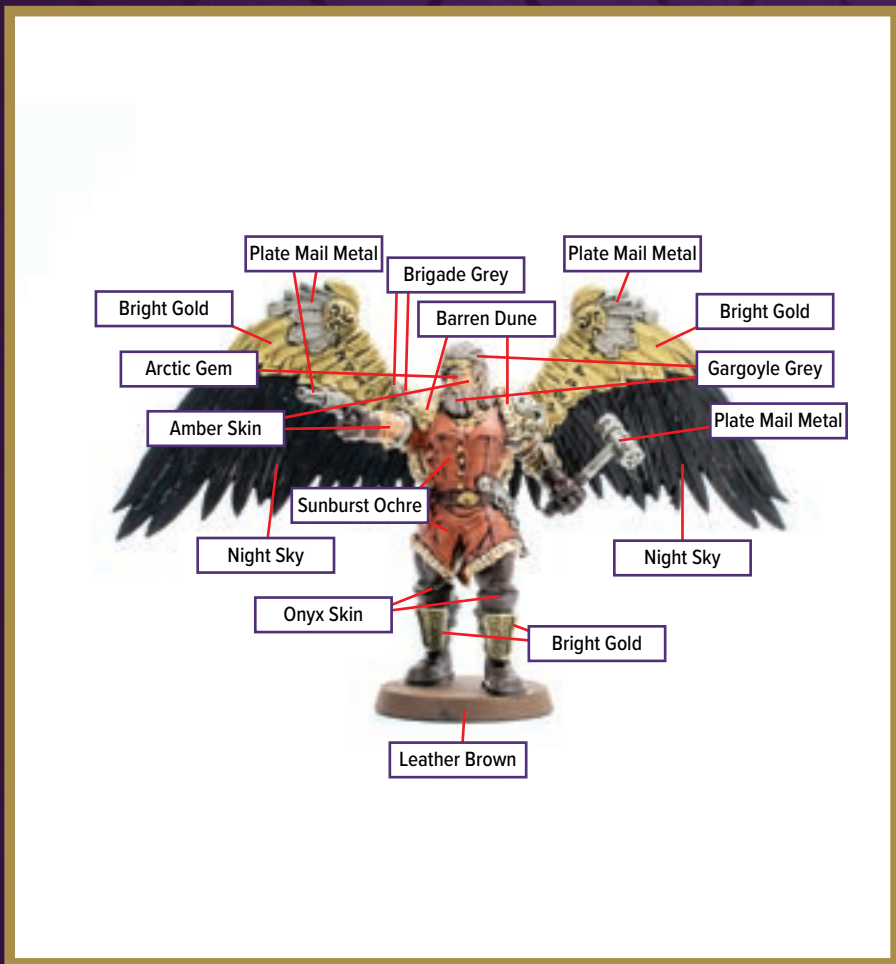

THORMUN

Available in *Heroscape: Thormun's Thunder - Thormun and The Kraken*

Night Sky	Sunburst Ochre	Amber Skin
Bright Gold	Leather Brown	Onyx Skin
Plate Mail Metal	Brigade Grey	Arctic Gem
Barren Dune	Gargoyle Grey	

Dark Tone for wash

Disclaimer: The paint colors on this guide are suggestions. Not all colors will be perfect matches.