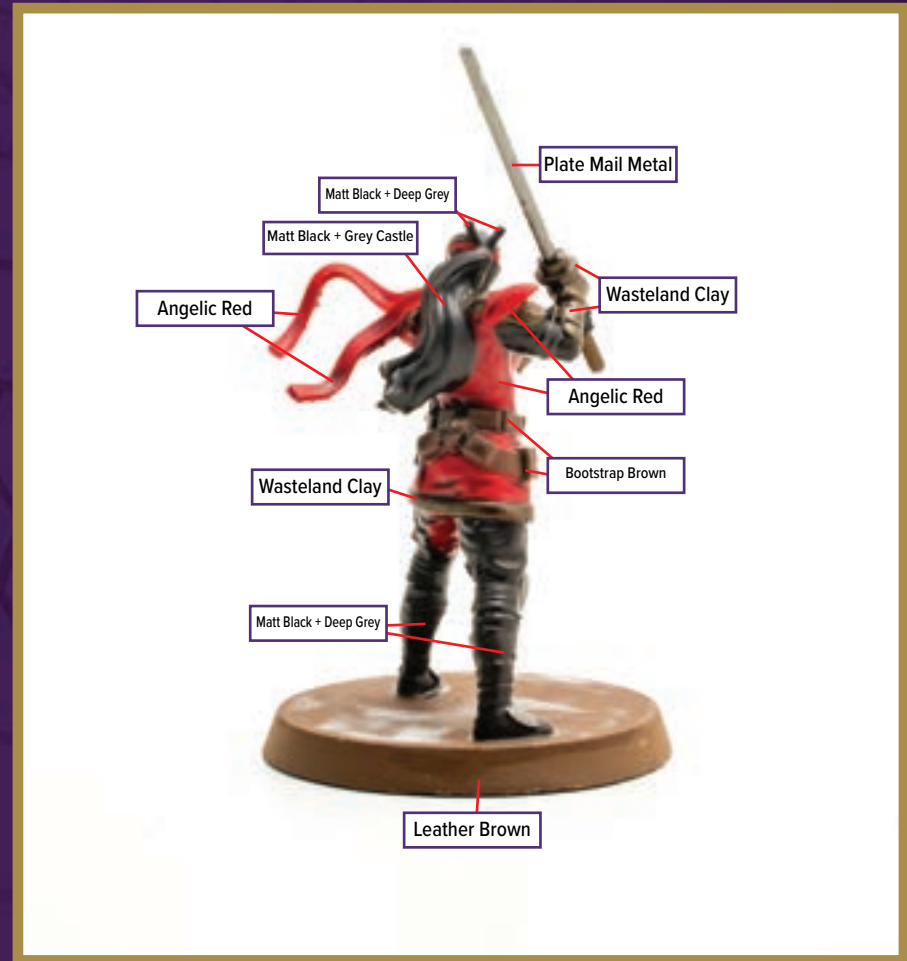

Available in *Heroscape: G.I. JOE: Strike Forces*

Bootstrap Brown	Opal Skin
Matt Black + Deep Grey	Matt Black + Grey Castle
Wasteland Clay	Angelic Red
Plate Mail Metal	Leather Brown

Dark Tone for wash

Disclaimer: The paint colors on this guide are suggestions. Not all colors will be perfect matches.