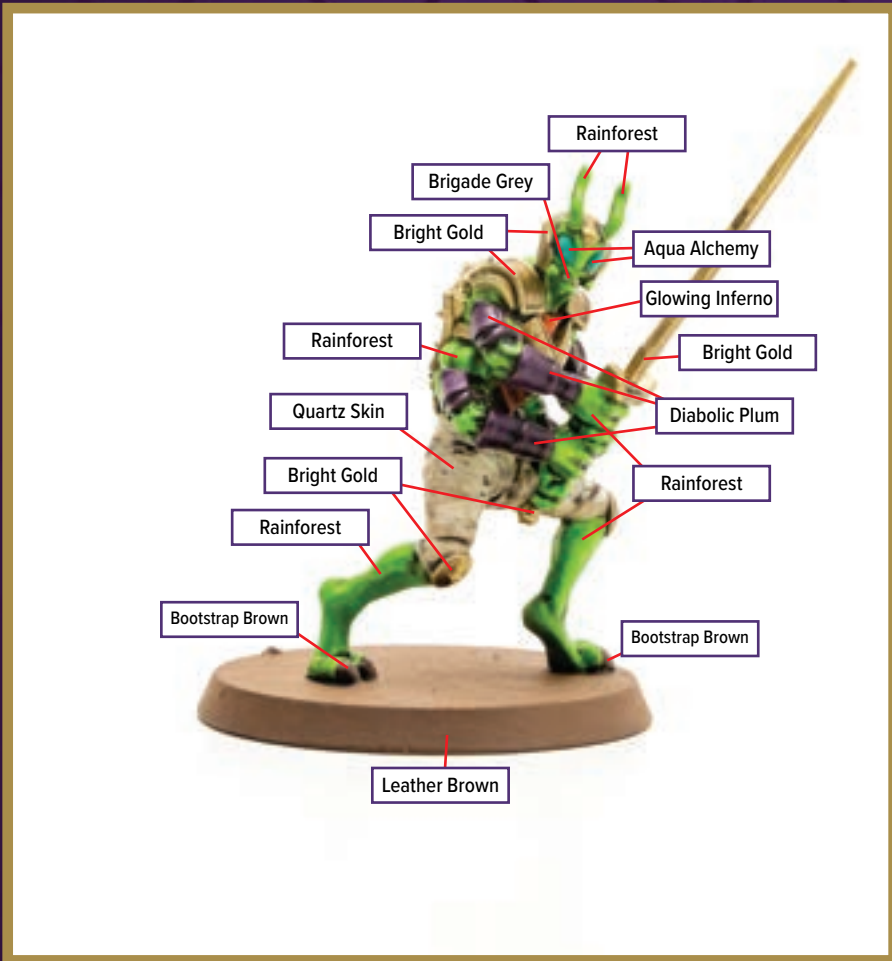

SKORDYRE INFANTRY 3