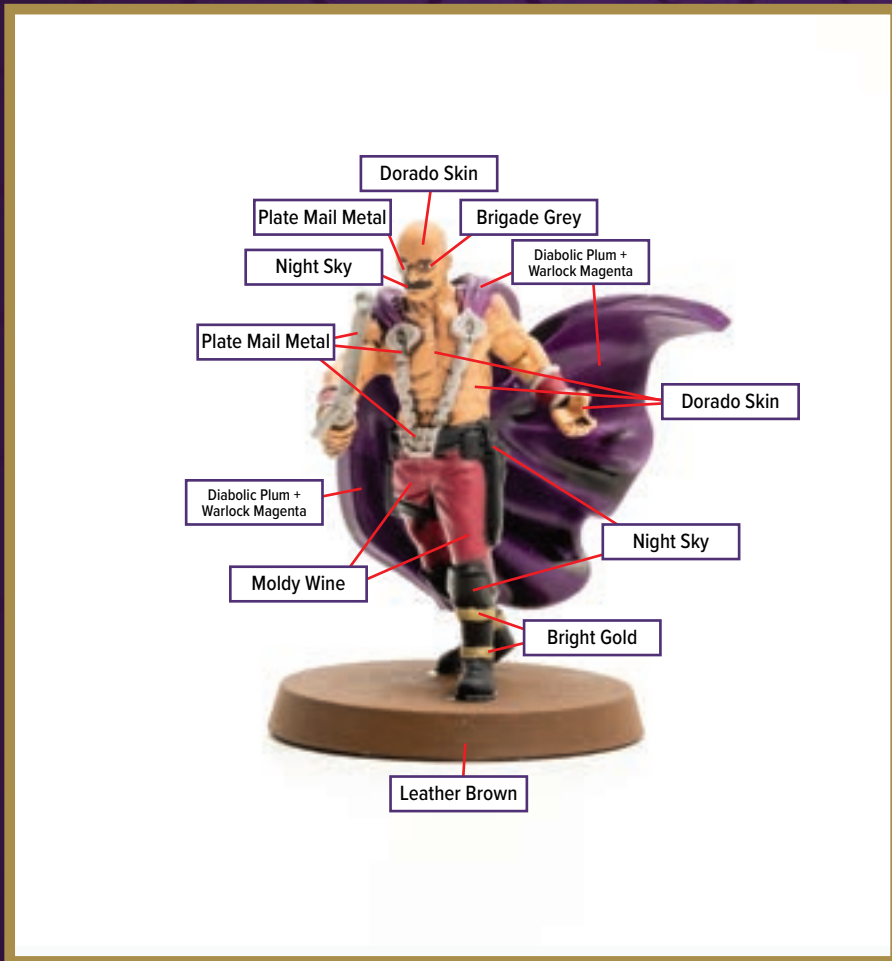

Dark Tone for wash

Disclaimer: The paint colors on this guide are suggestions. Not all colors will be perfect matches.

LADY JAYE

Available in *Heroscape: G.I. JOE: Strike Forces*

 Woodland Camo	 Shieldwall Blue	 Brigade Grey
 Camouflage Green	 Bright Gold	 Leather Brown
 Matt Black	 Plate Mail Metal	 Opal Skin
 Bootstrap Brown		

Dark Tone for wash

Disclaimer: The paint colors on this guide are suggestions. Not all colors will be perfect matches.

DOCTOR MINDBENDER

Available in *Heroscape: G.I. JOE: Rumble at the Rift Battle Box*

 Moldy Wine	 Leather Brown
 Diabolic Plum + Warlock Magenta	 Plate Mail Metal
 Bright Gold	 Dorado Skin
 Night Sky	 Brigade Grey