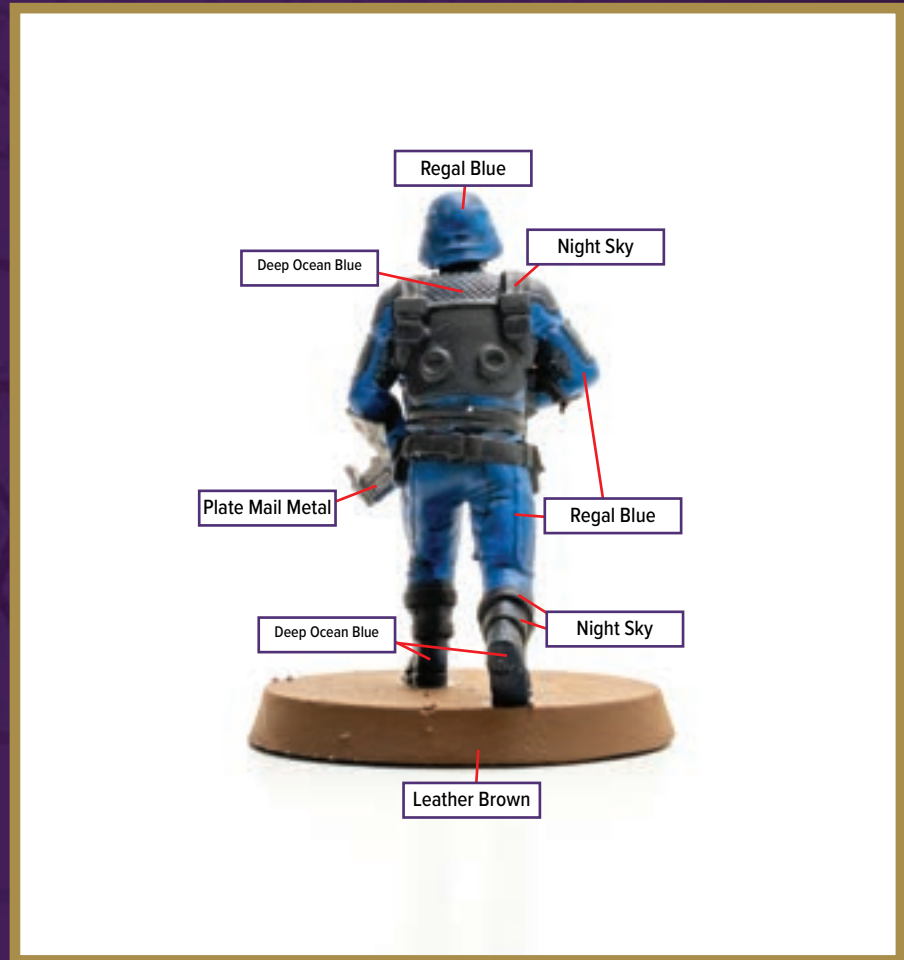

COBRA TROOPER 1