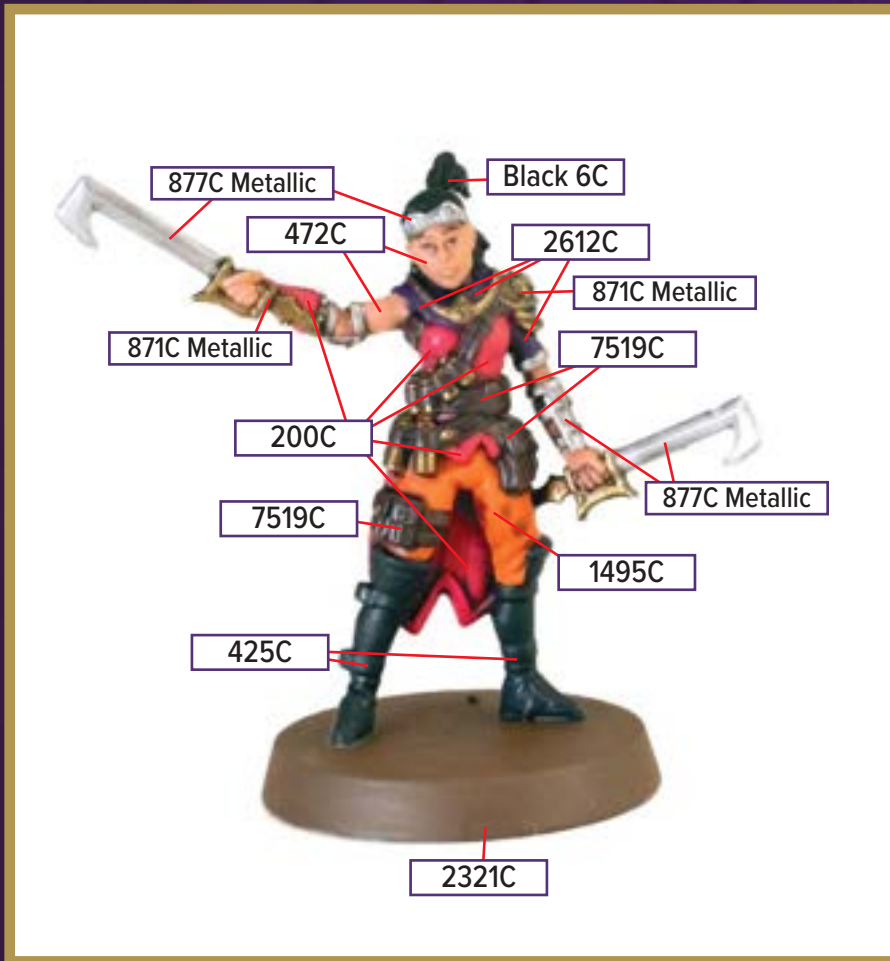

Available in *Heroscape: Embers of War - Crimson Widow and Dreadnoughts of New Tortuga Army Expansion*

 200C	 2321C	 1495C
 472C	 2612C	 Black 6C
 7519C	 871C Metallic	
 425C	 877C Metallic	

Black 6C for wash