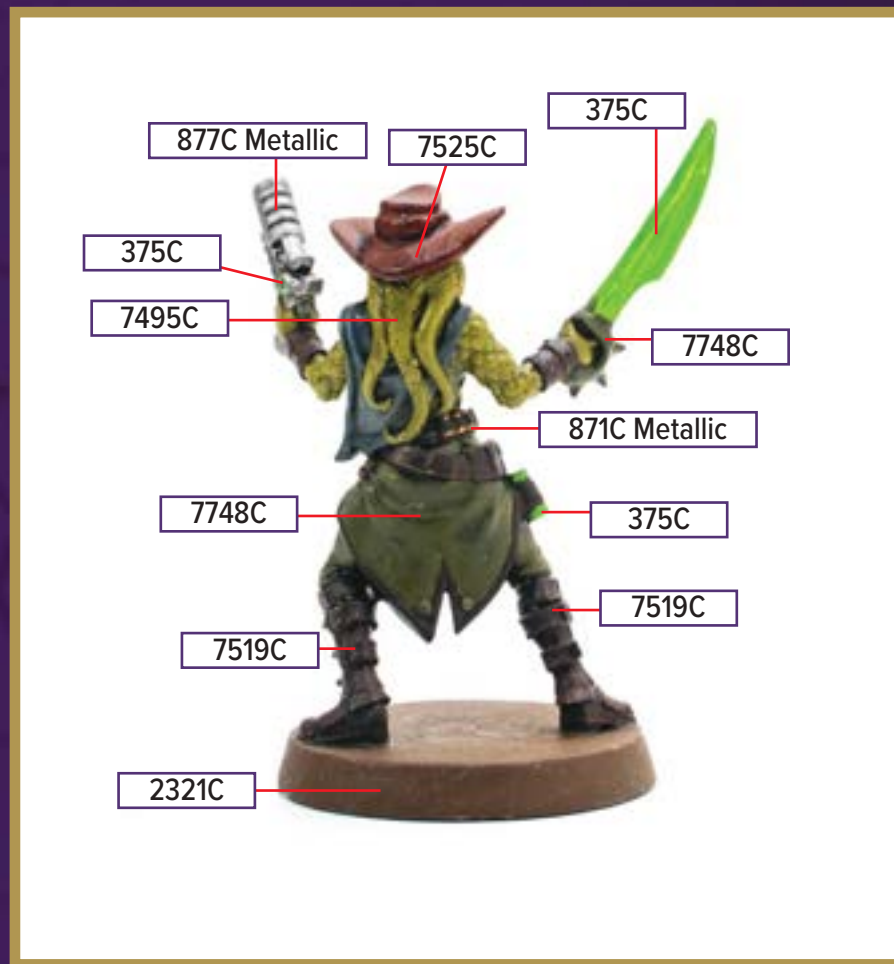

EXILES OF THE SUNDERED SEA