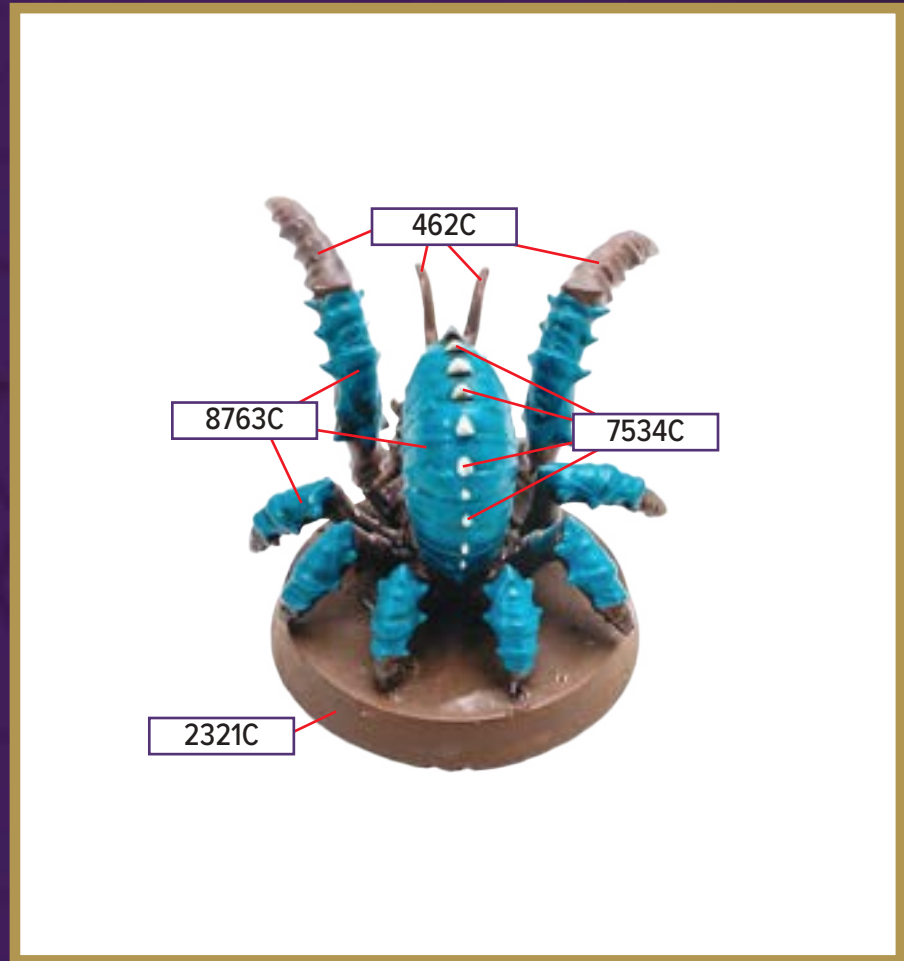

FESTERING HONOR GUARD