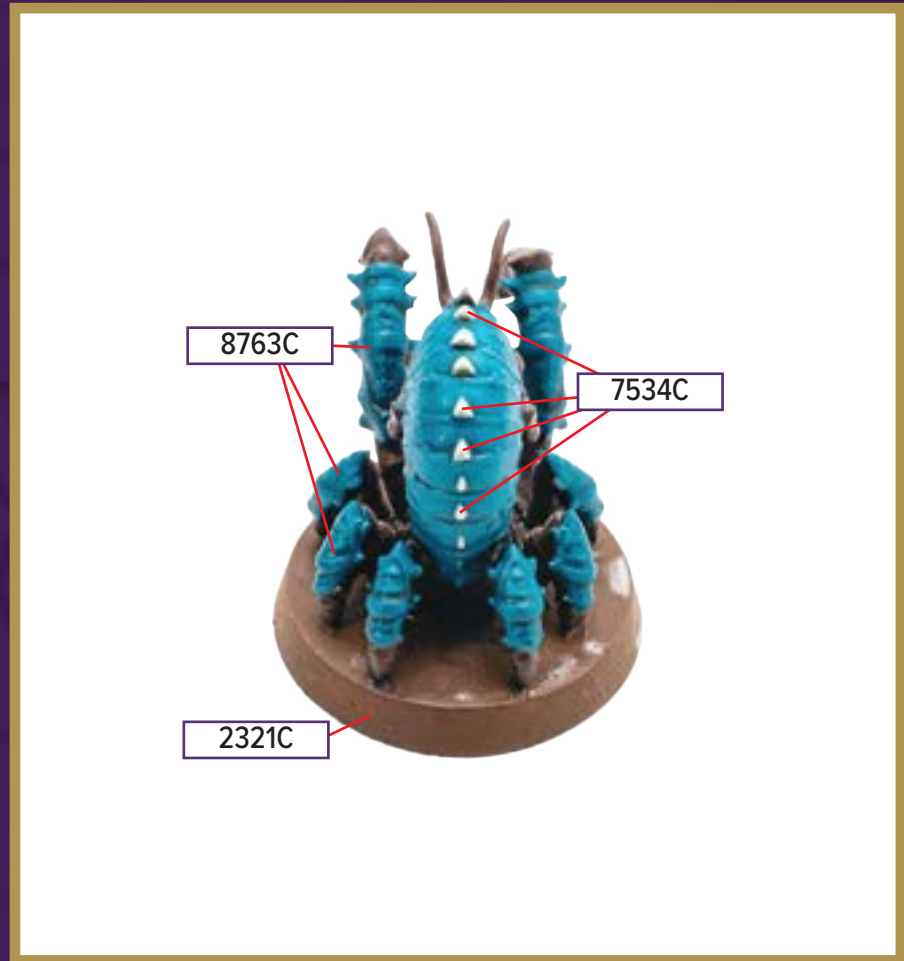

FESTERING HONOR GUARD