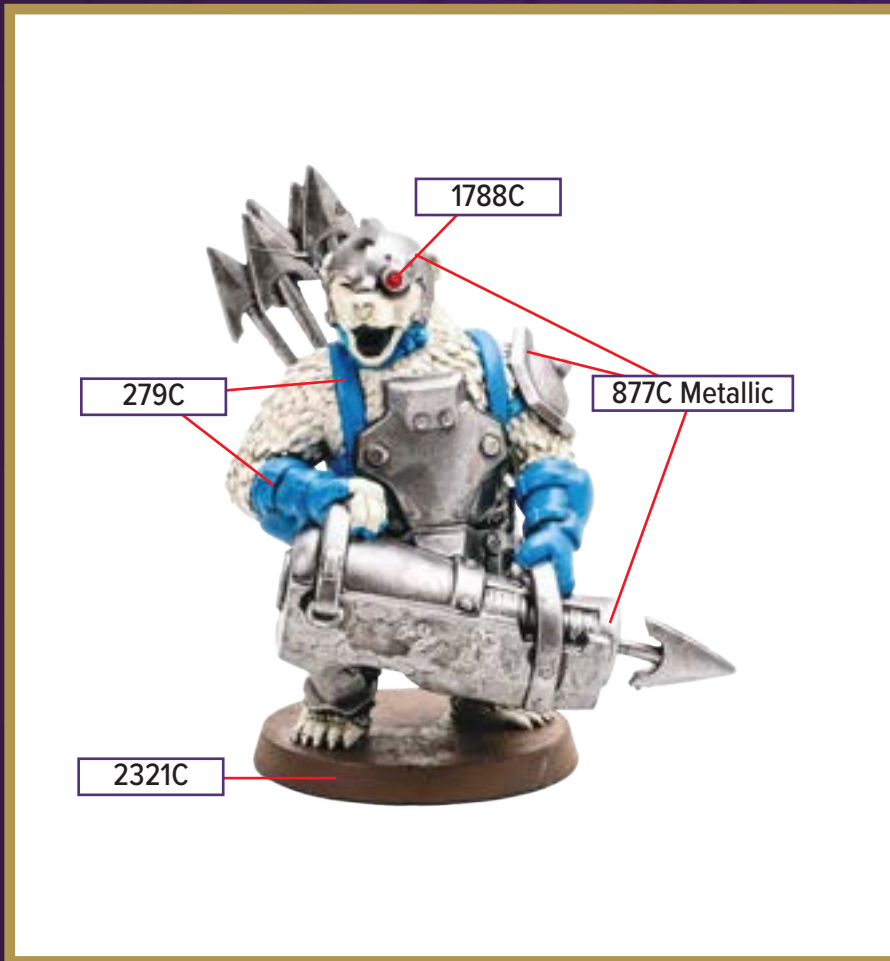

ORDO BOREALIS