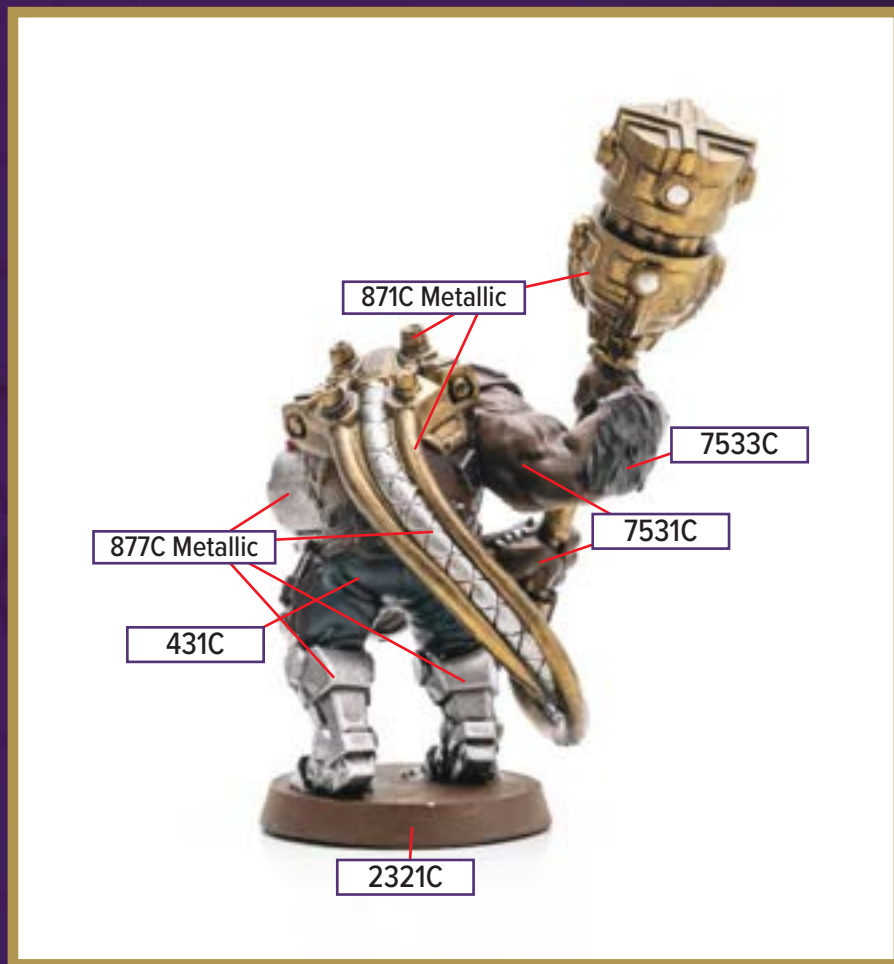

DREADNOUGHT