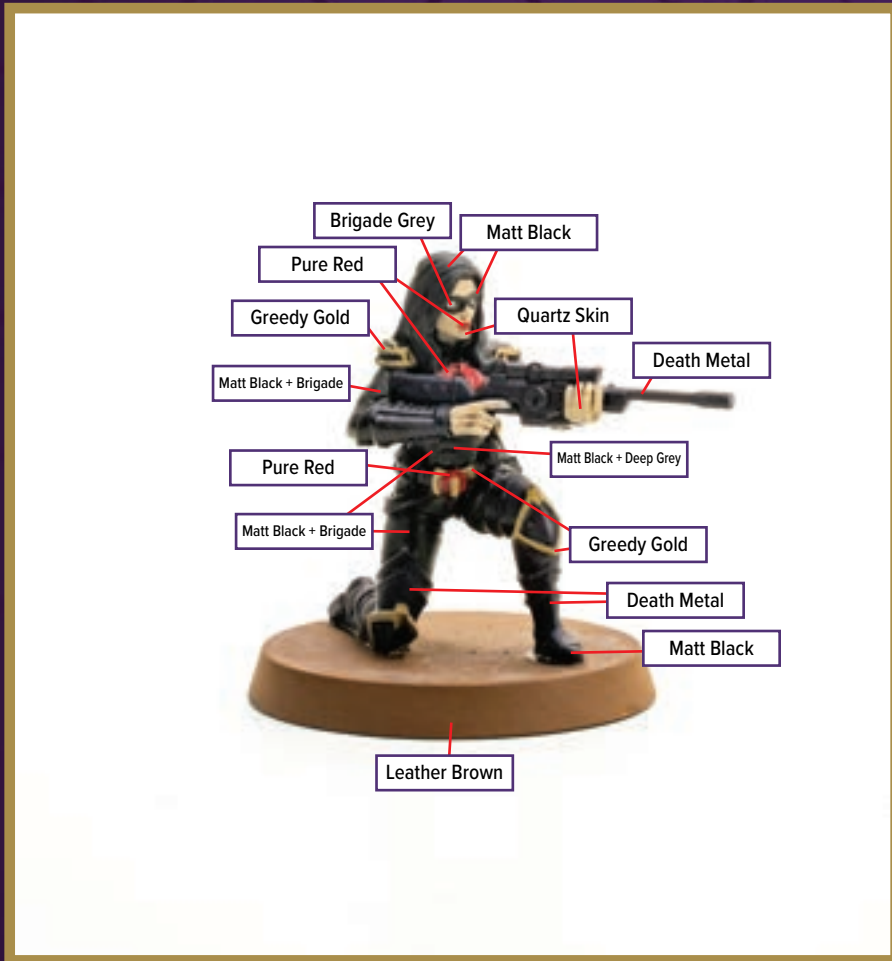

BARONESS

Available in *Heroscape: G.I. JOE: Strike Forces*

Matt Black + Brigade Grey	Quartz Skin	Pure Red
Matt Black + Deep Grey	Death Metal	
Greedy Gold	Brigade Grey	
Matt Black	Leather Brown	

Dark Tone for wash

Disclaimer: The paint colors on this guide are suggestions. Not all colors will be perfect matches.