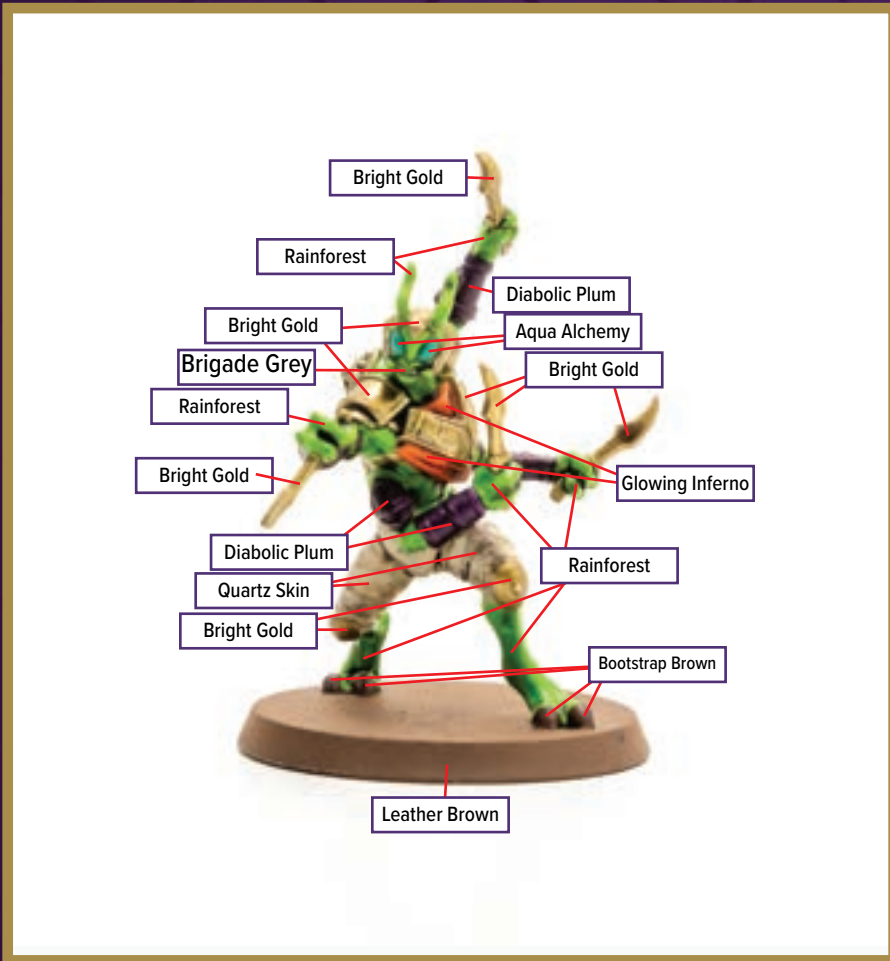

SKORDYRE INFANTRY 1