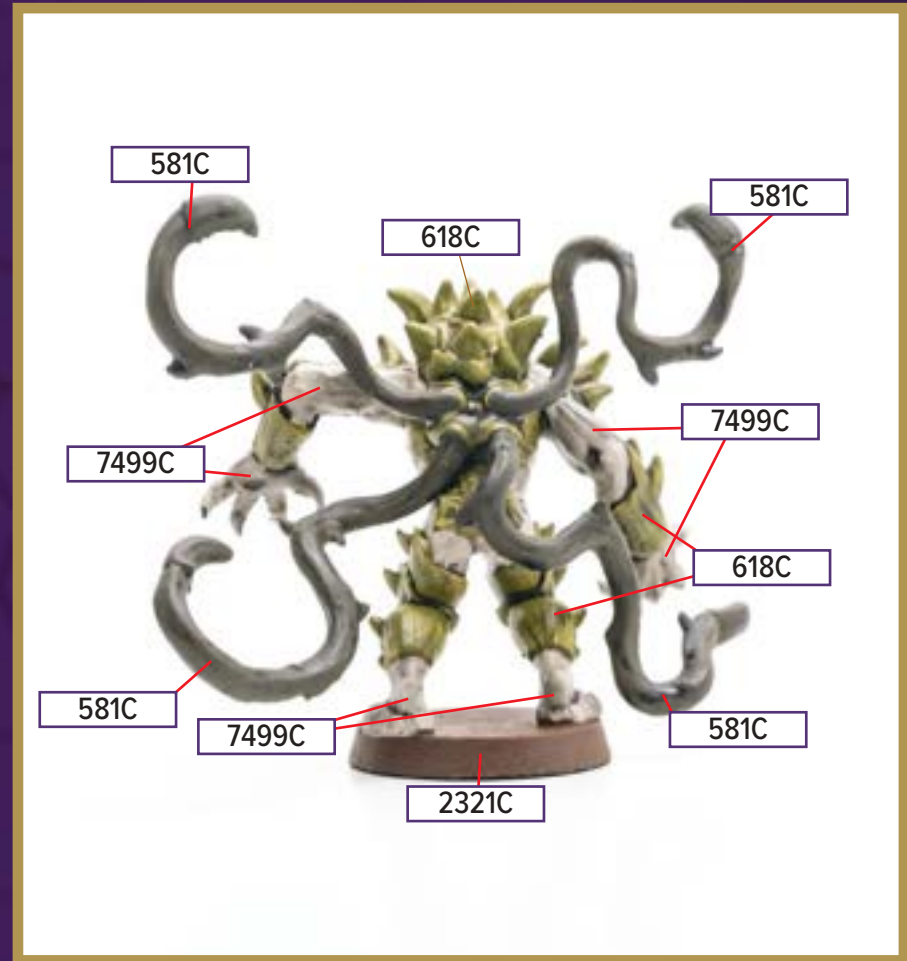

**All colors are Pantone PMS*

GIRUSHIA, GROVE KEEPER

Available in *Heroscape: Embers of War - Heroes of Arboreas Army Expansion*

 7499C	 2321C
 618C	 142C
 581C	
 146C	

5605C for wash

**All colors are Pantone PMS*