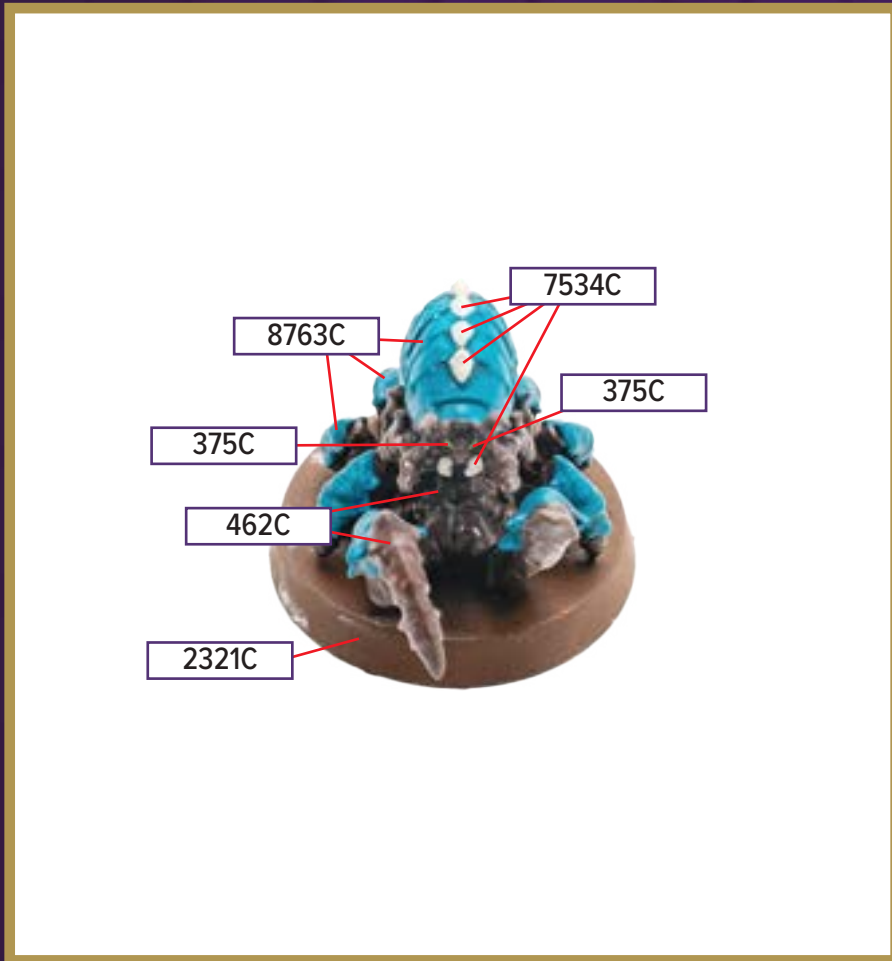

FESTERING HONOR GUARD