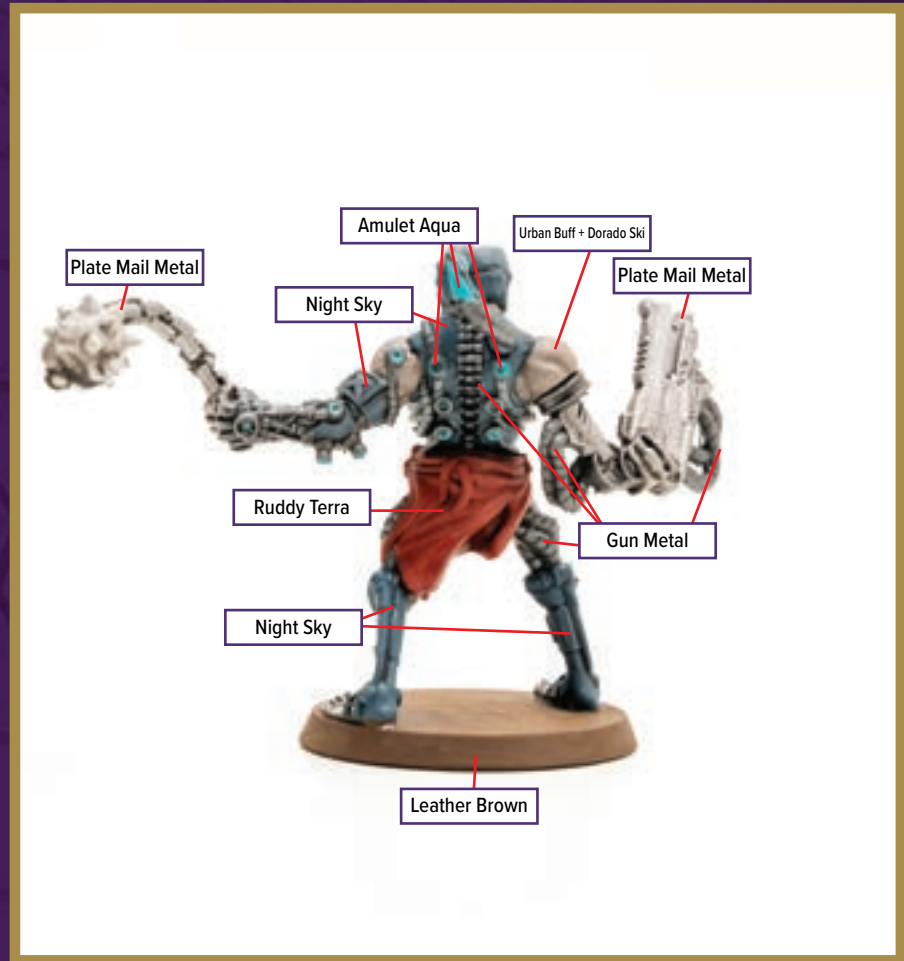

Dark Tone for wash

Disclaimer: The paint colors on this guide are suggestions. Not all colors will be perfect matches.

NECROTECH REAVER 3 / GEISTFIRE

Available in *Heroscape: Thormun's Thunder - Upgraded Necrotech Reavers*