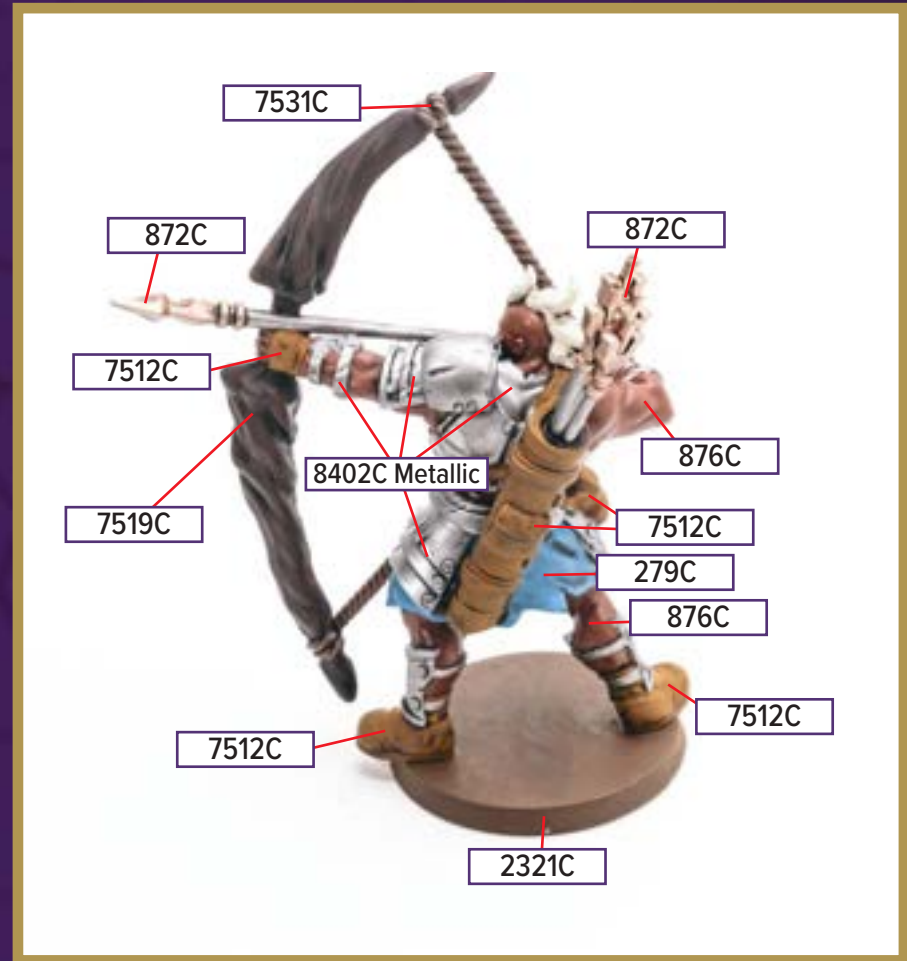

GREATBOW ARCHER