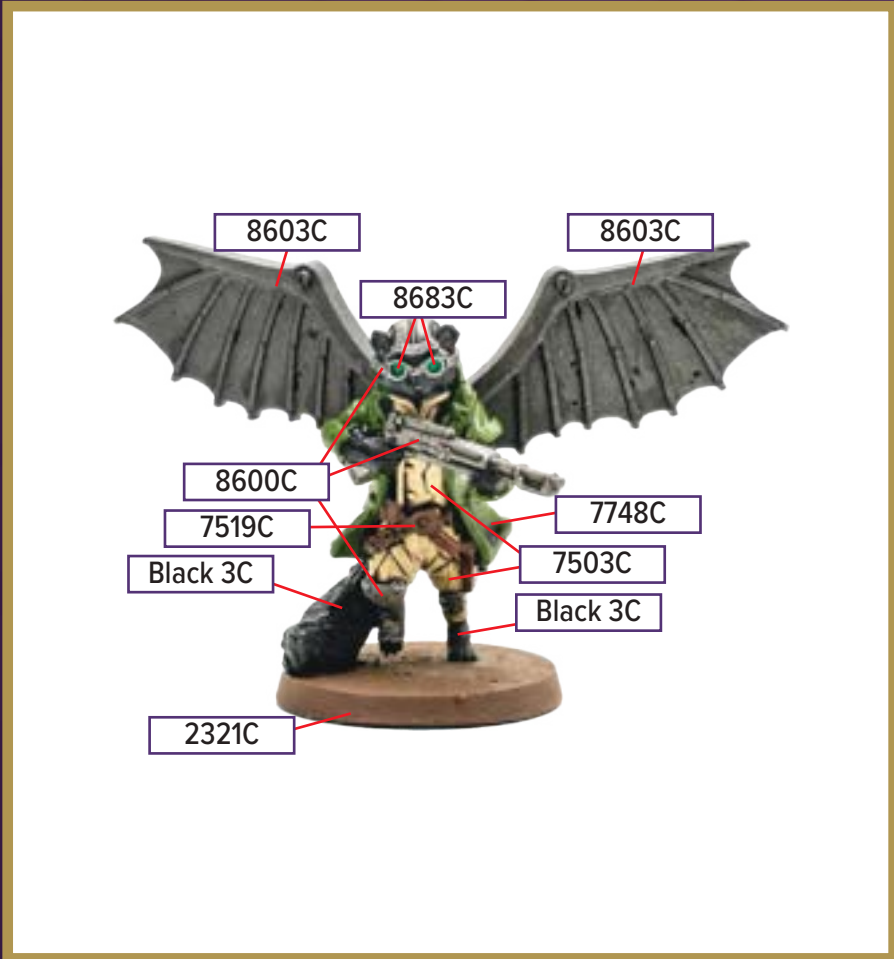

VORID GLIDE STRIKERS