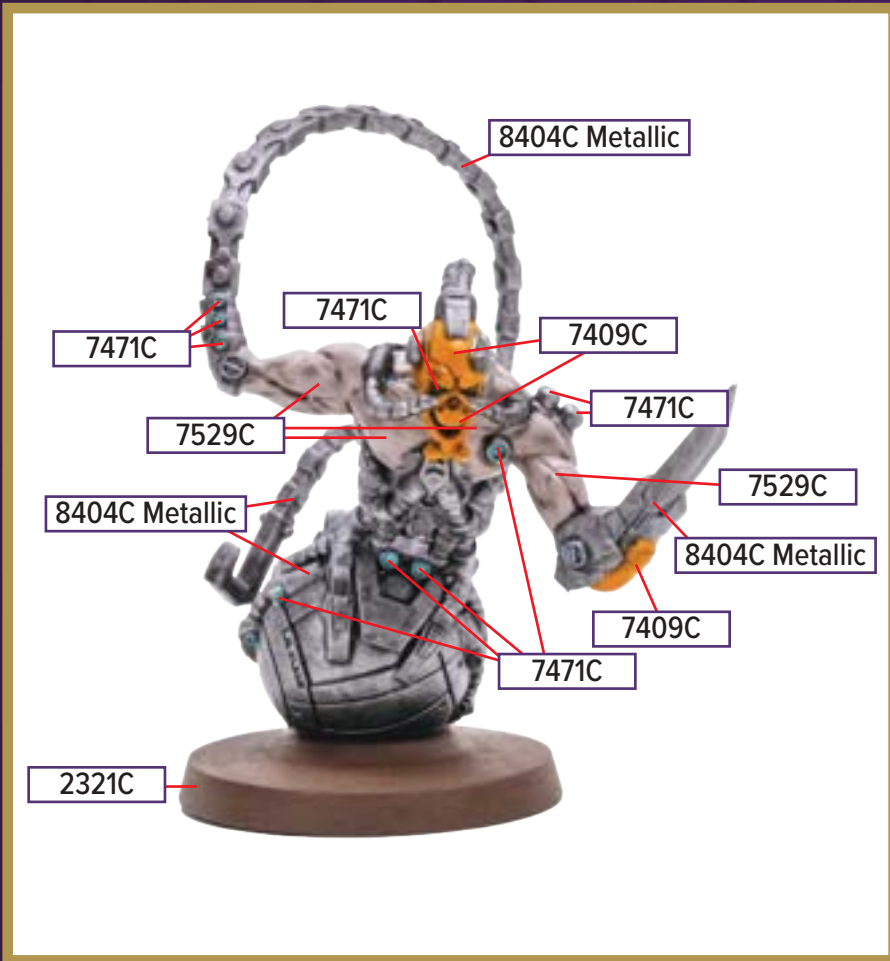

NECROTECH WRAITHRIDERS