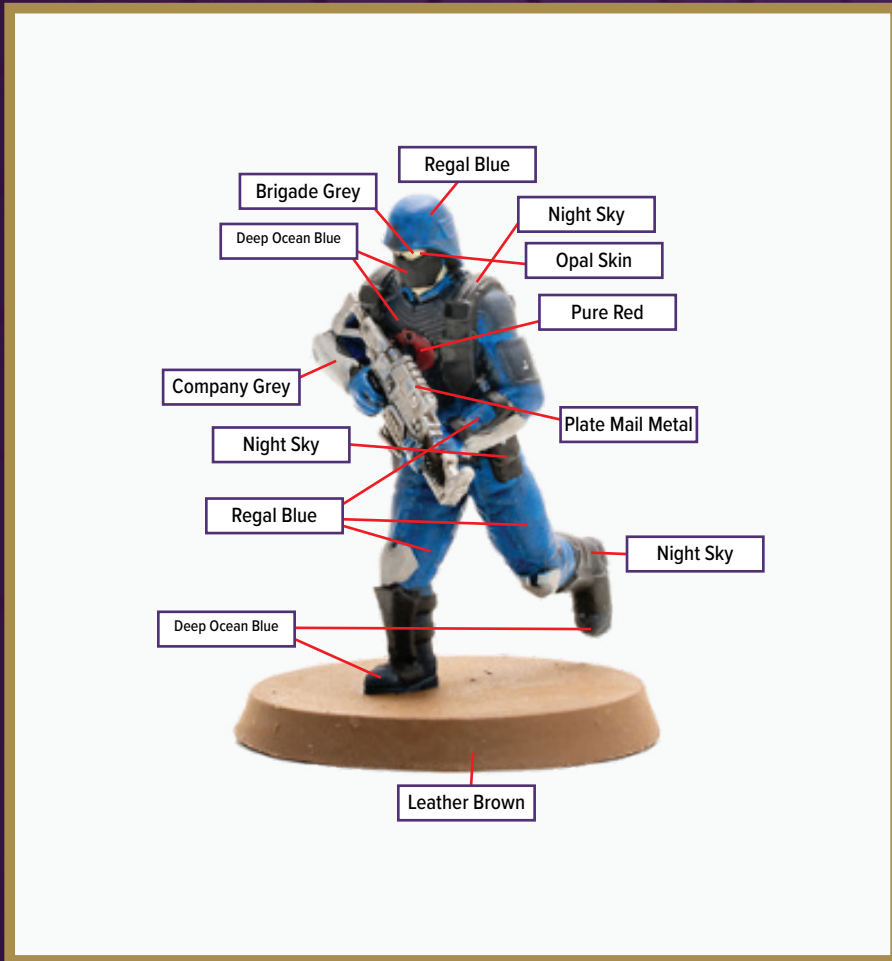

COBRA TROOPER 2