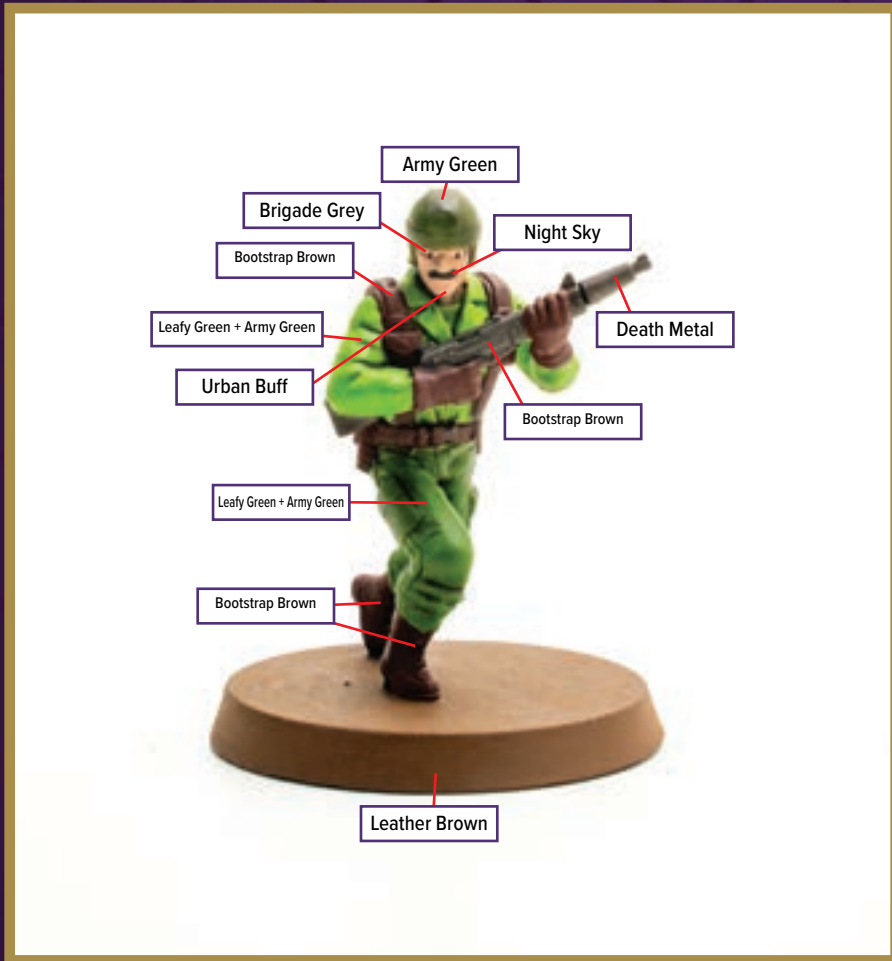

GREENSHIRT 4