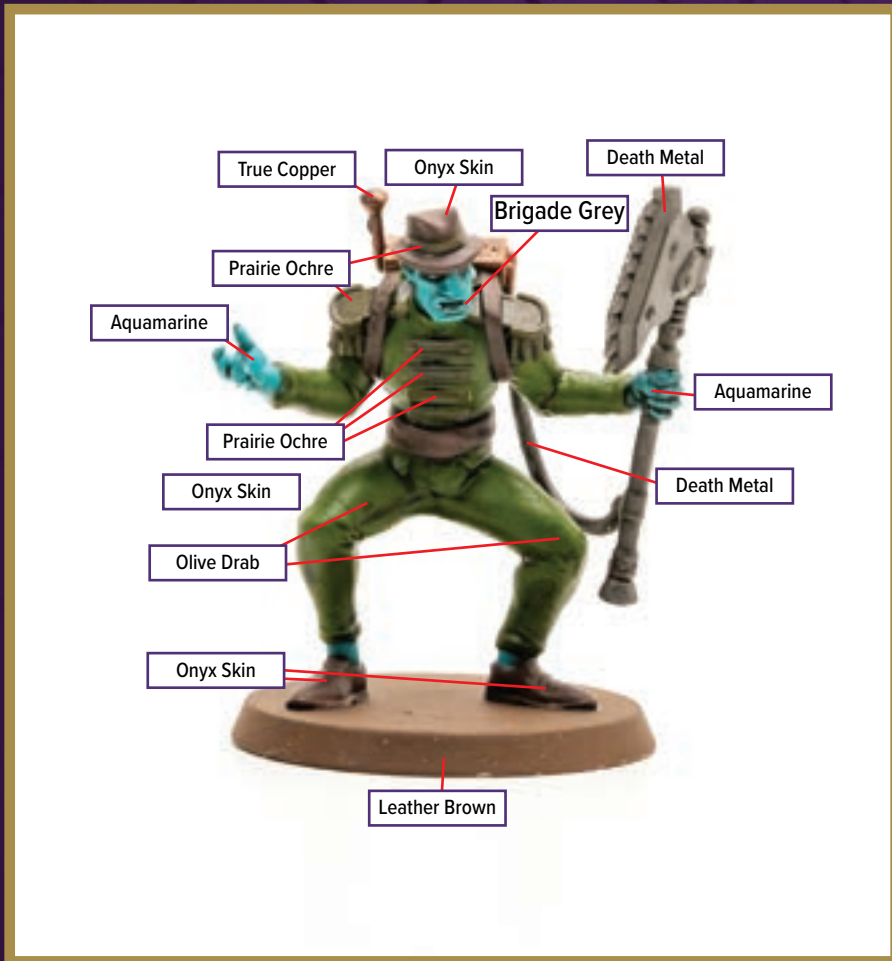

CHAIN GRUT 4