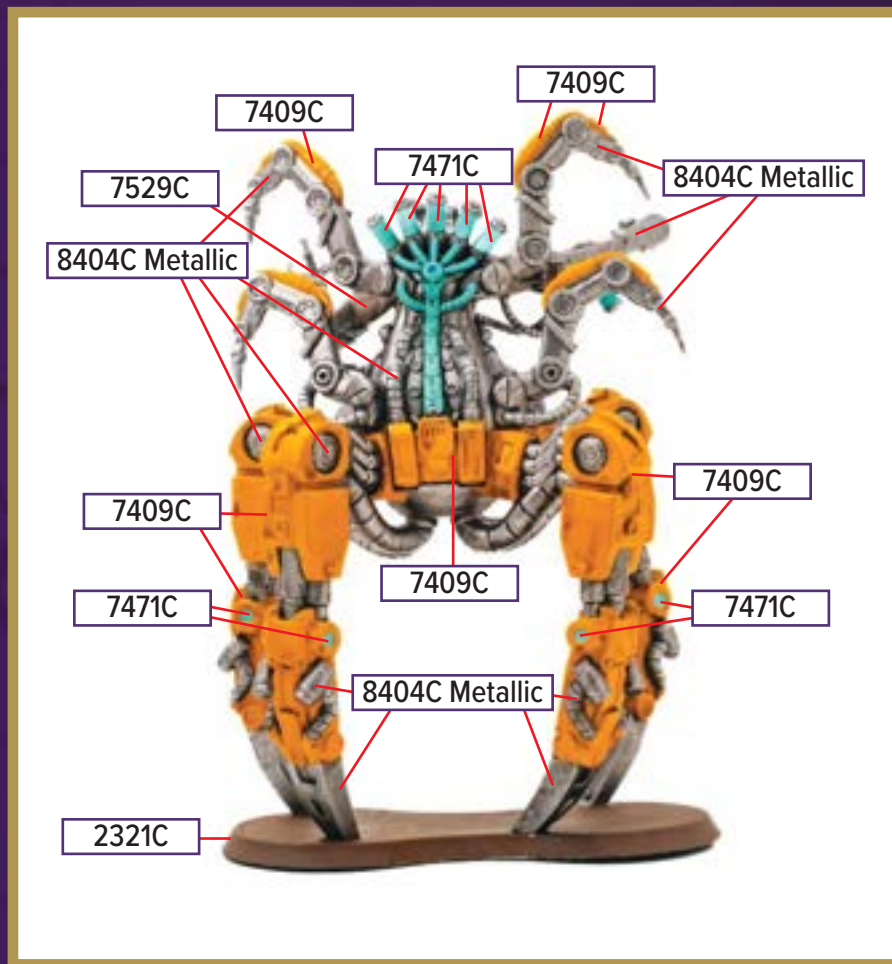

IRON LICH VISCEROT