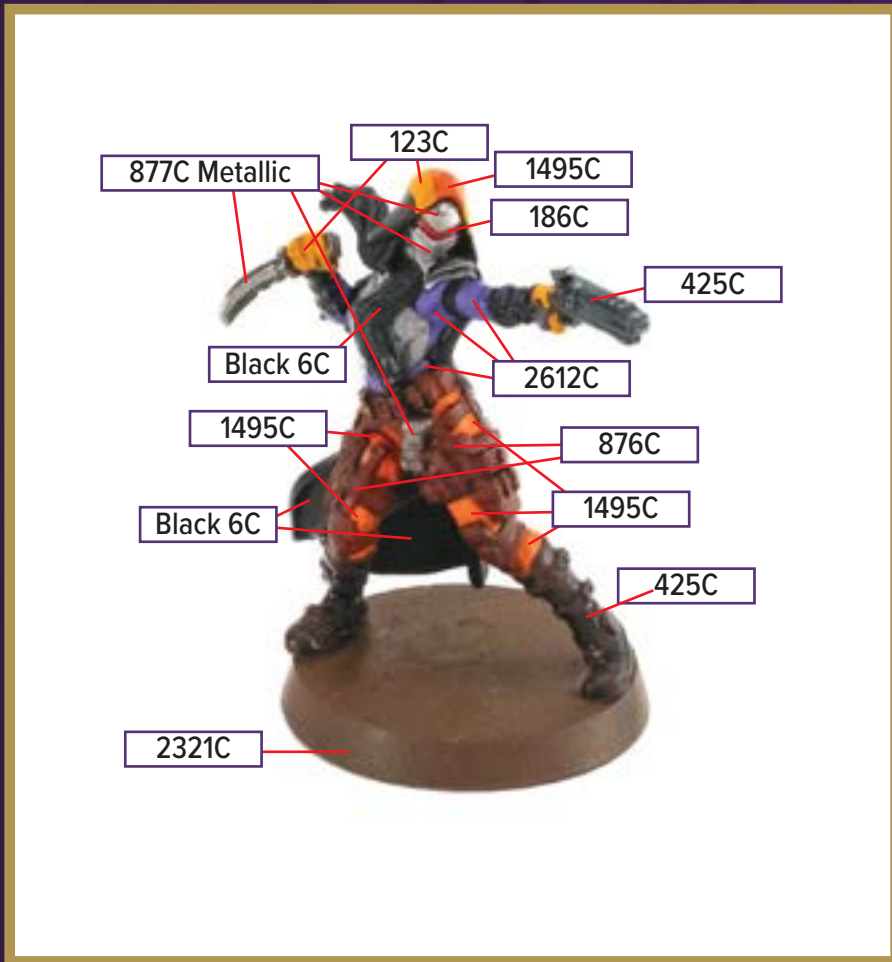

FIA BONNY THE VOID SIREN