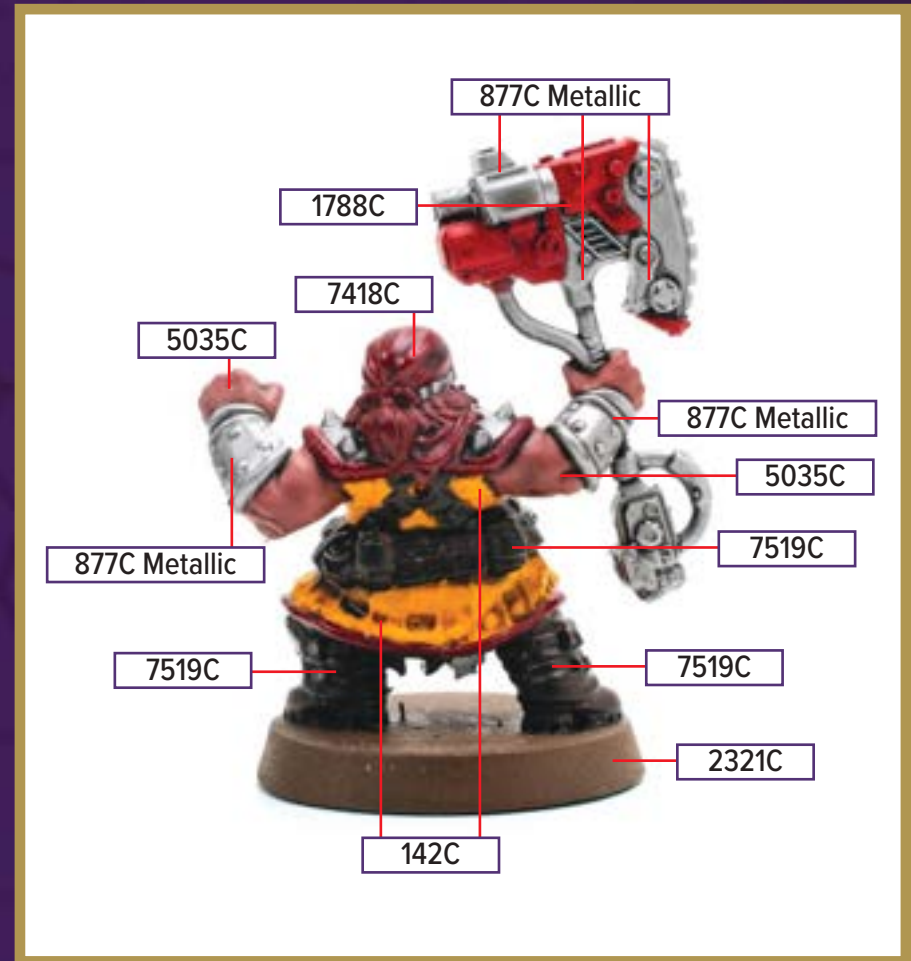

XENITHRAX THE VINEWEAVER

This figure can be found in *Age of Annihilation Master Set*

- 463C
- 871C Metallic
- 5125C
- 146C
- 2321C

PMS 463C for wash

**All colors are Pantone PMS*

DORIM THE BULKHEAD BRAWLER