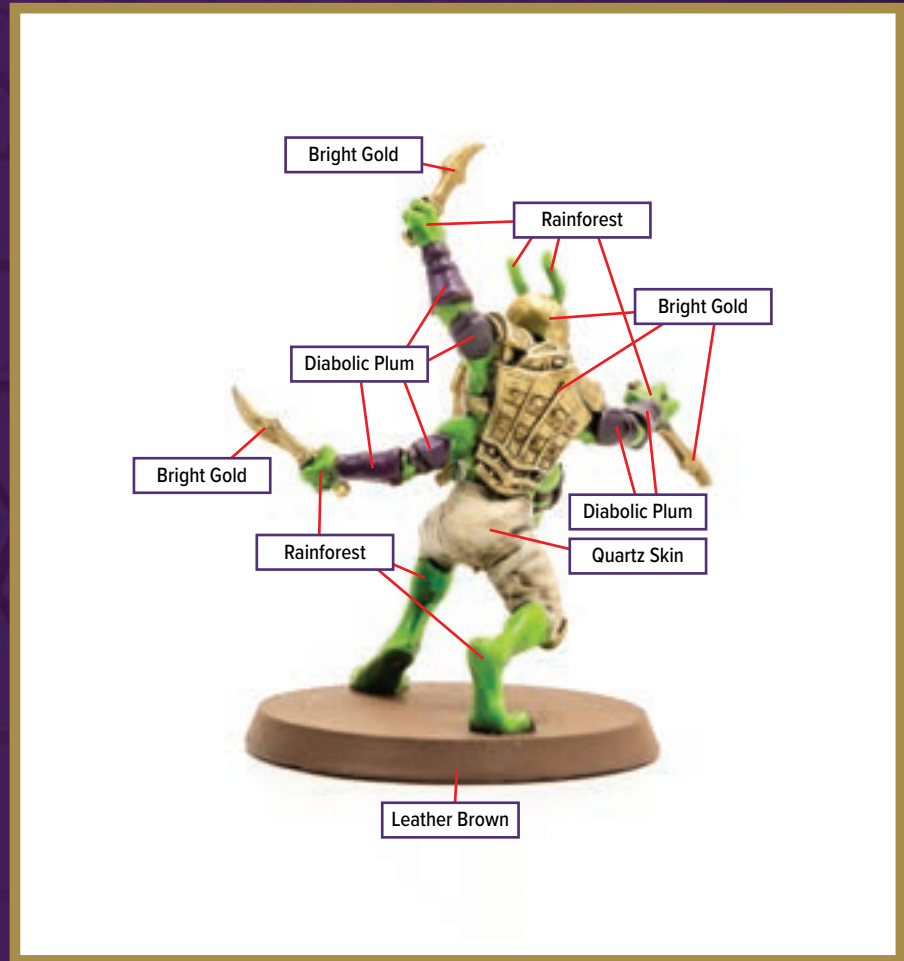

SKORDYRE INFANTRY 1