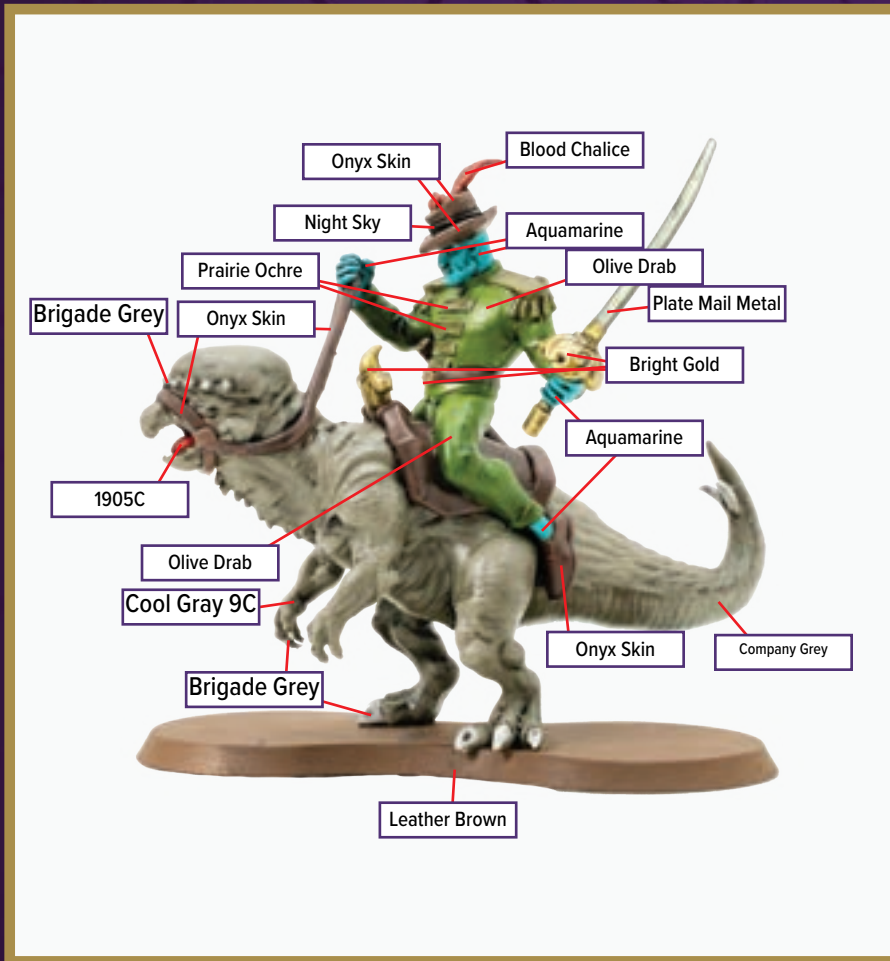

VRONO THE BRAMBLETOOTH

Available in *Heroscape: Embers of War - Heroes of Arboreas Army Expansion*

- 2321C
- 7499C
- Cool Gray 1C
- Black 2C
- 7623C

Black 6C for wash

**All colors are Pantone PMS*

RAMOSAUR RIDER