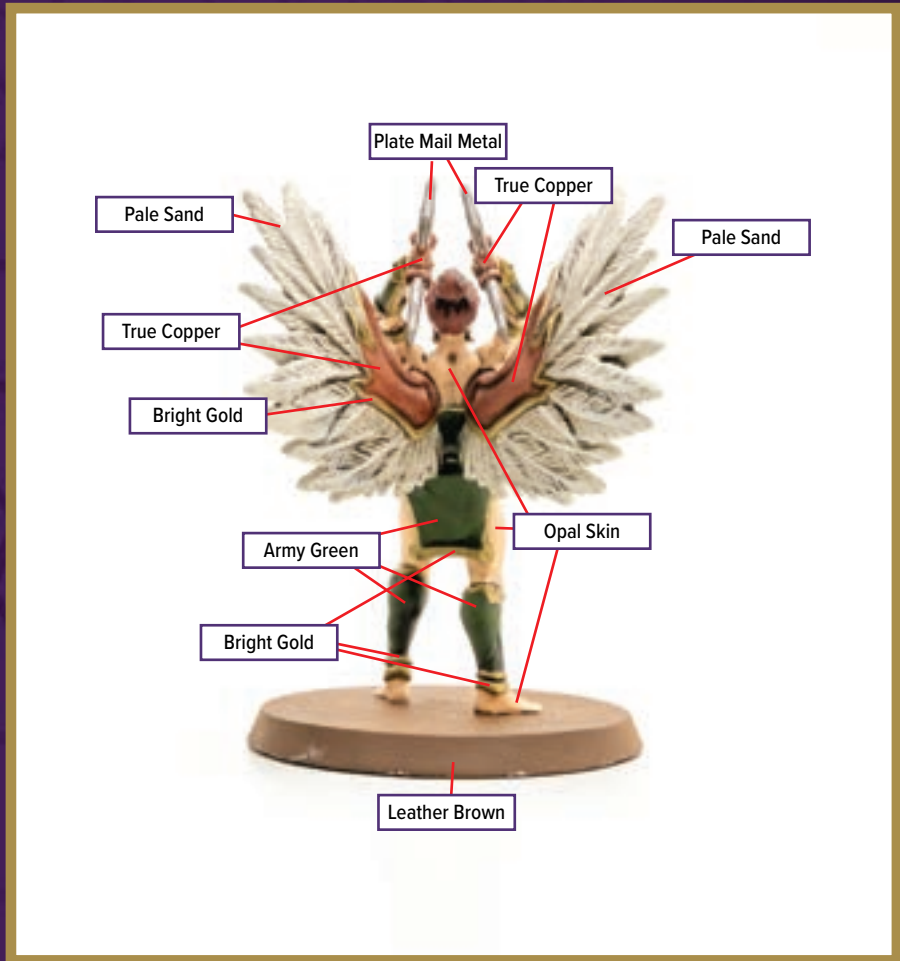

ELITES OF ULLAR #2