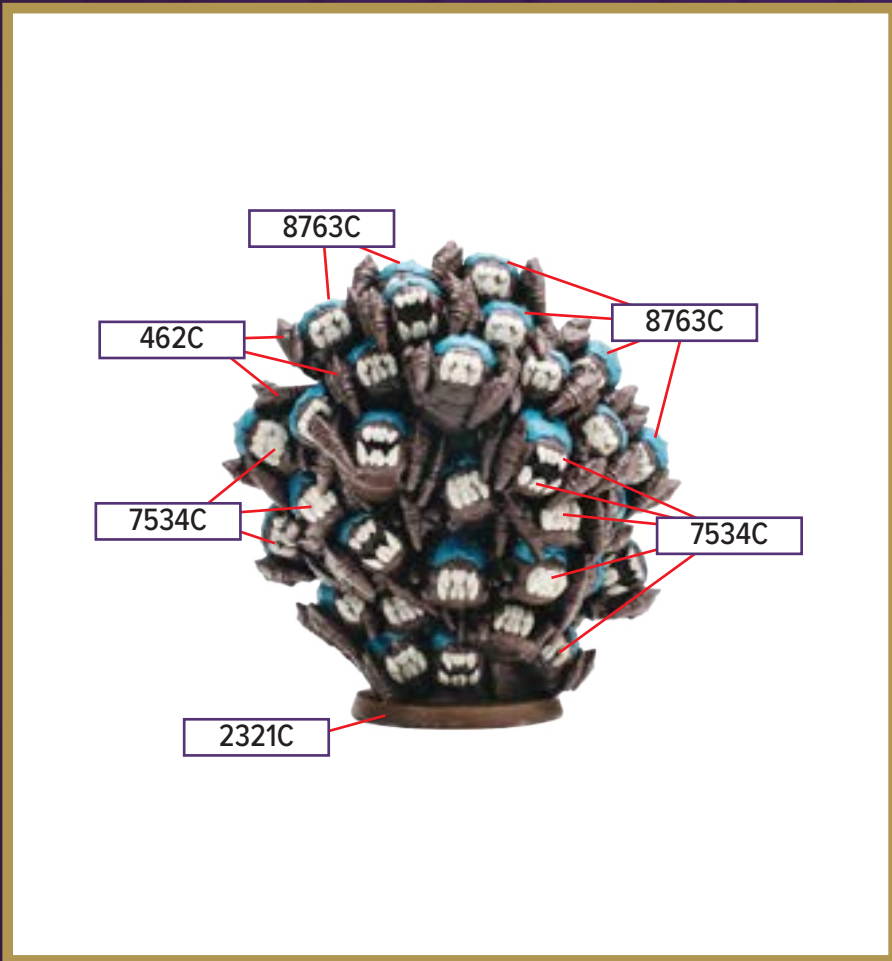

OATHBOUND PHALANX