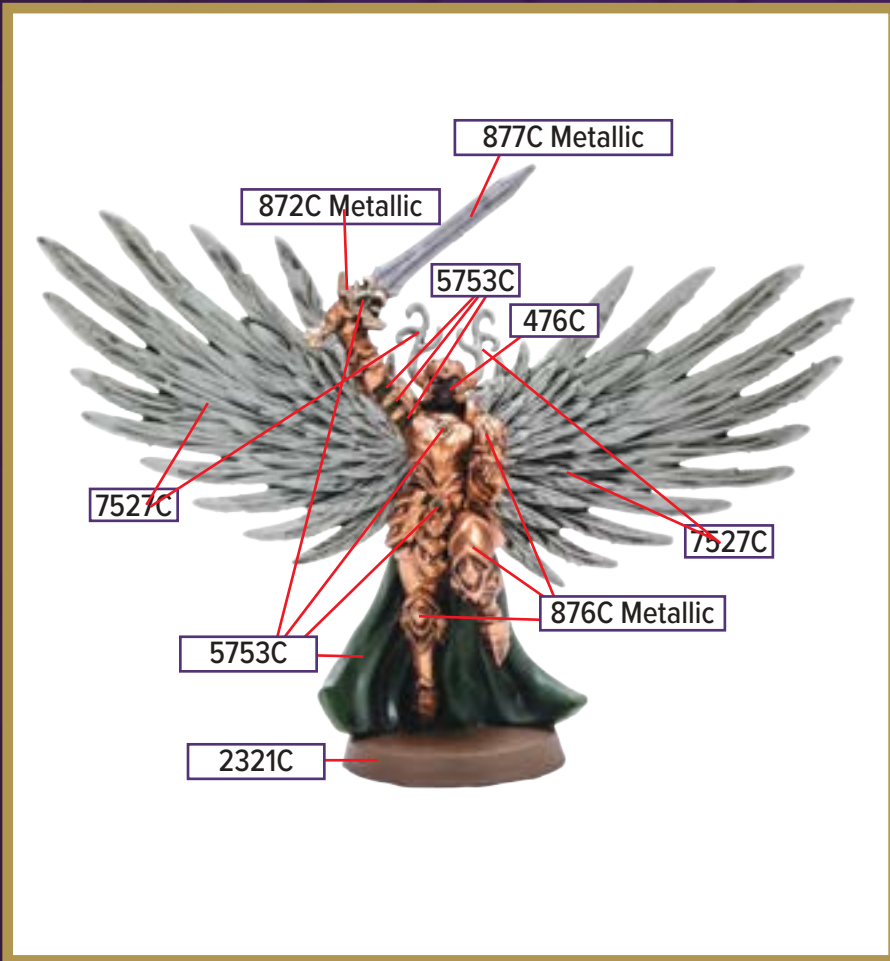

XIAMARA THE KYRIE WARRIOR