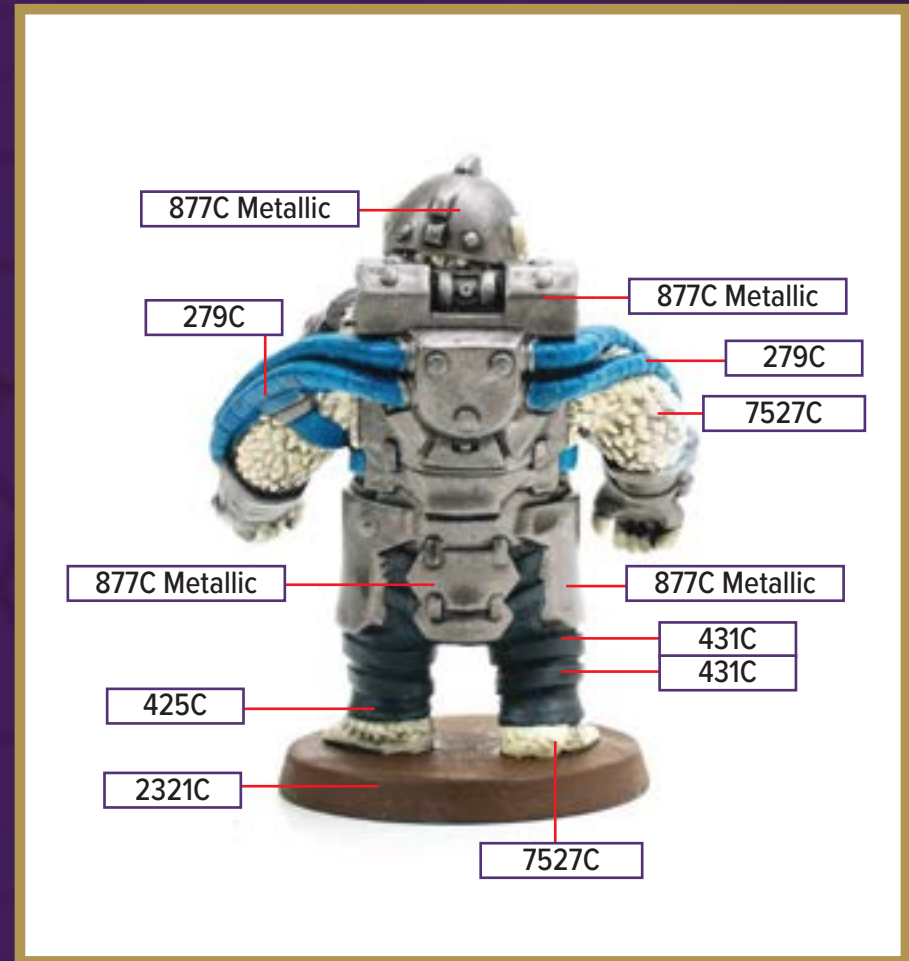

FROSTCLAW PALADINS