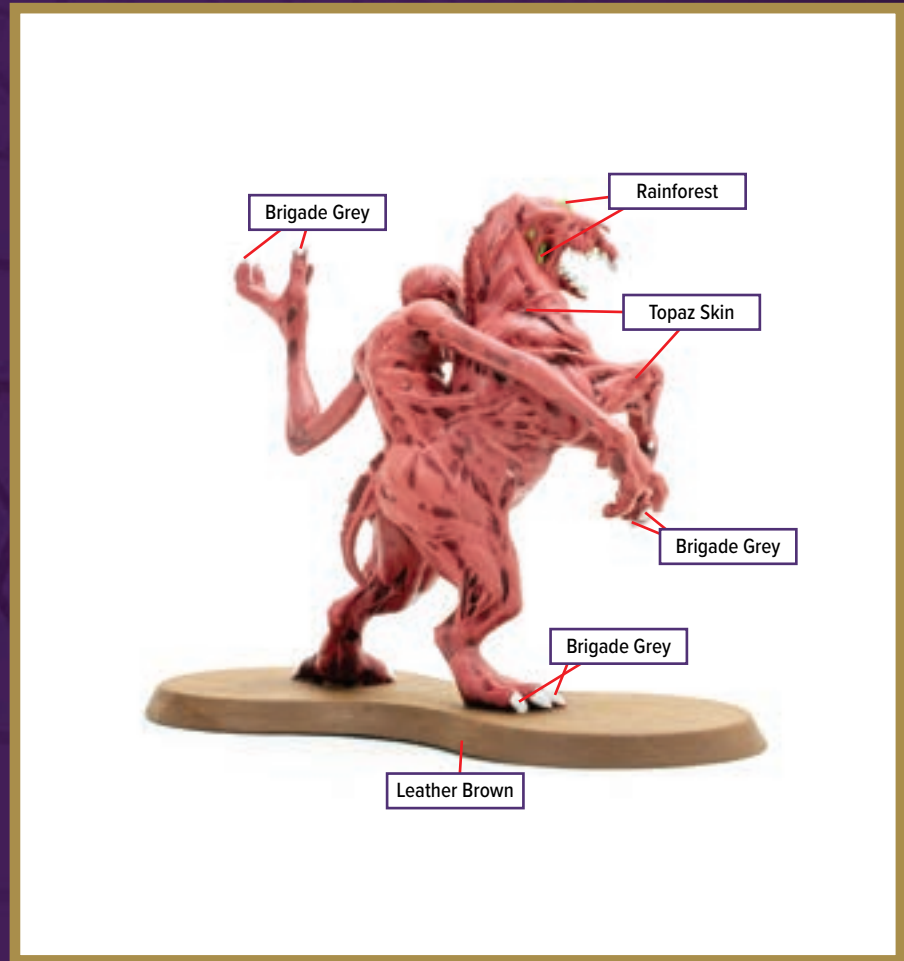

NUCKELAVEE