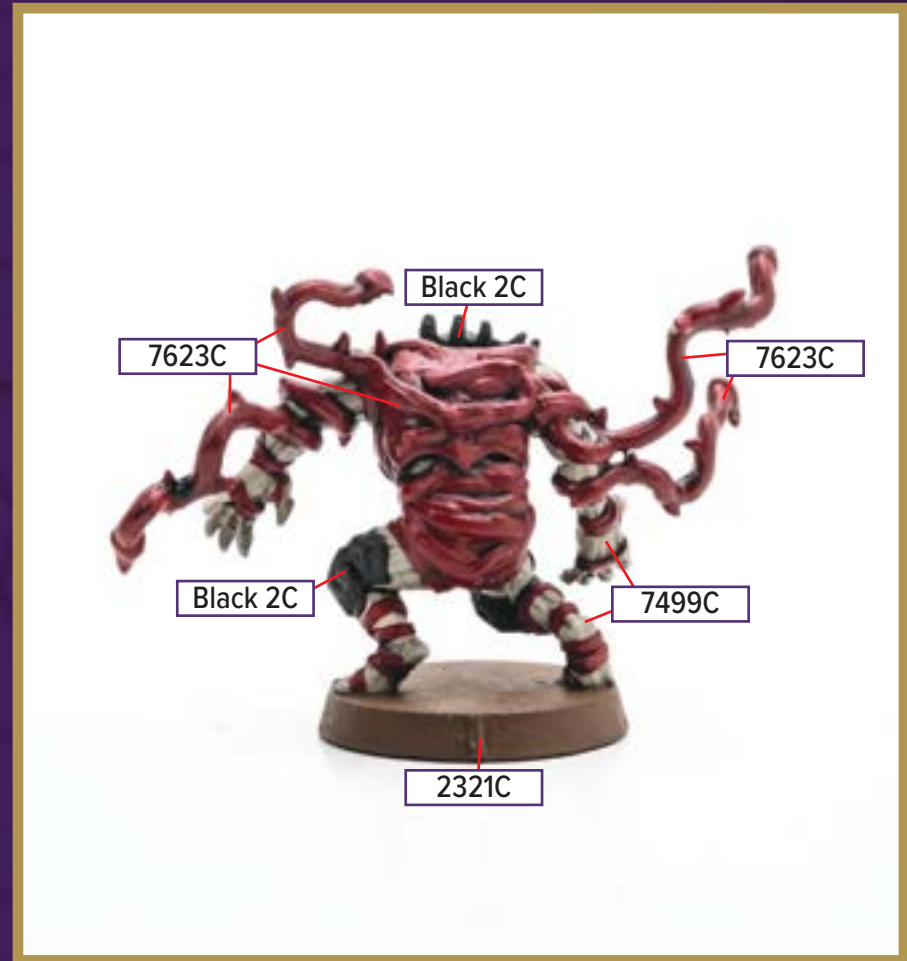

VRONO THE BRAMBLETOOTH