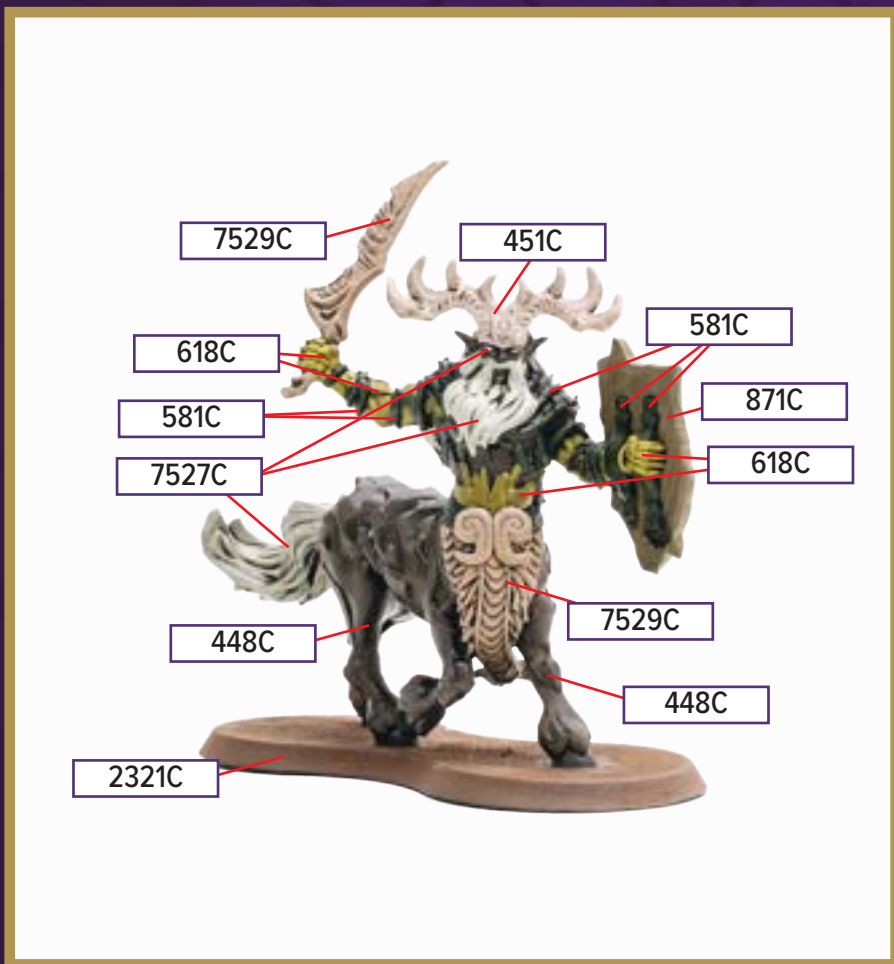

HALUSHIA, SCION OF THE WILD