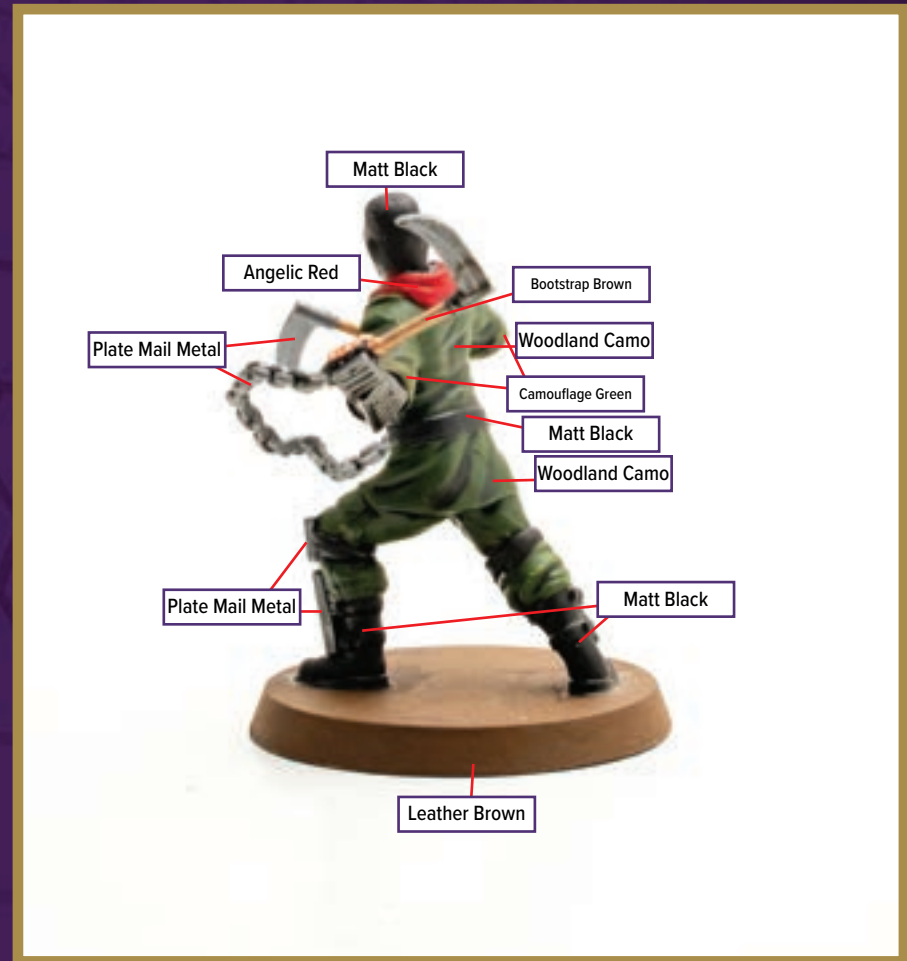

KAMAKURA

Available in *Heroscape: G.I. JOE: Strike Forces*

Woodland Camo	Matt Black	Brigade Grey
Camouflage Green	Opal Skin	
Angelic Red	Leather Brown	
Bootstrap Brown	Plate Mail Metal	

Dark Tone for wash

Disclaimer: The paint colors on this guide are suggestions. Not all colors will be perfect matches.