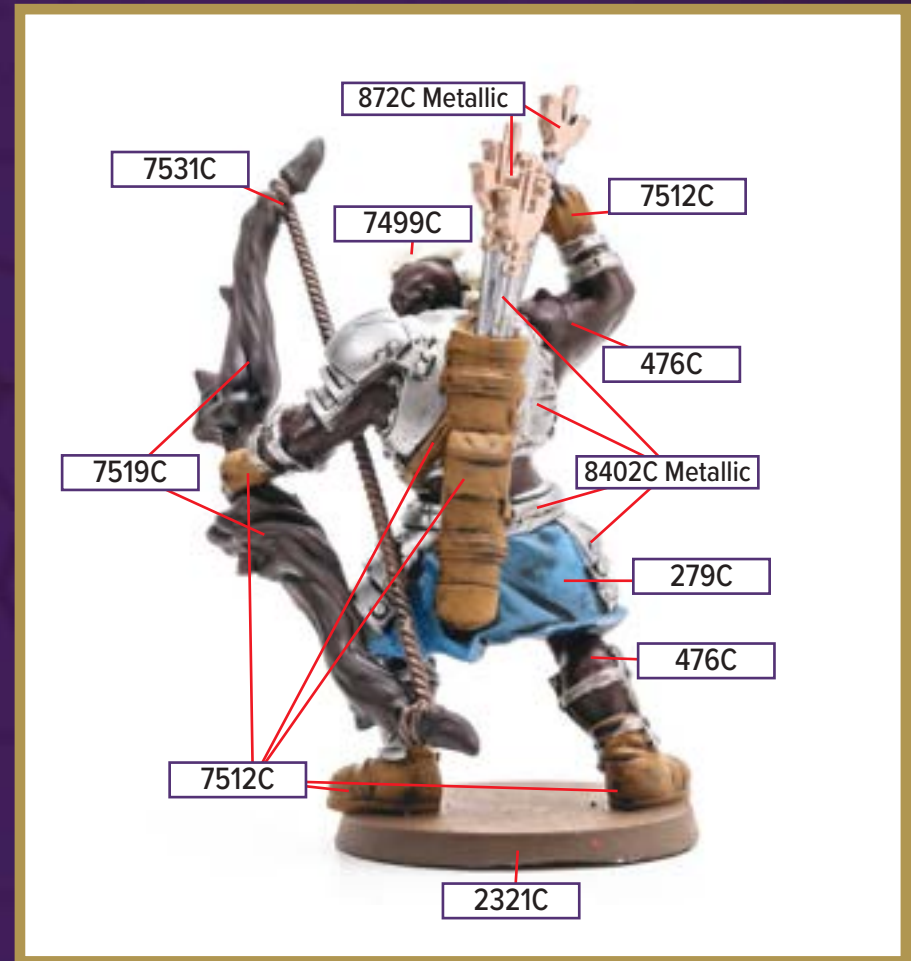

GREATBOW ARCHER