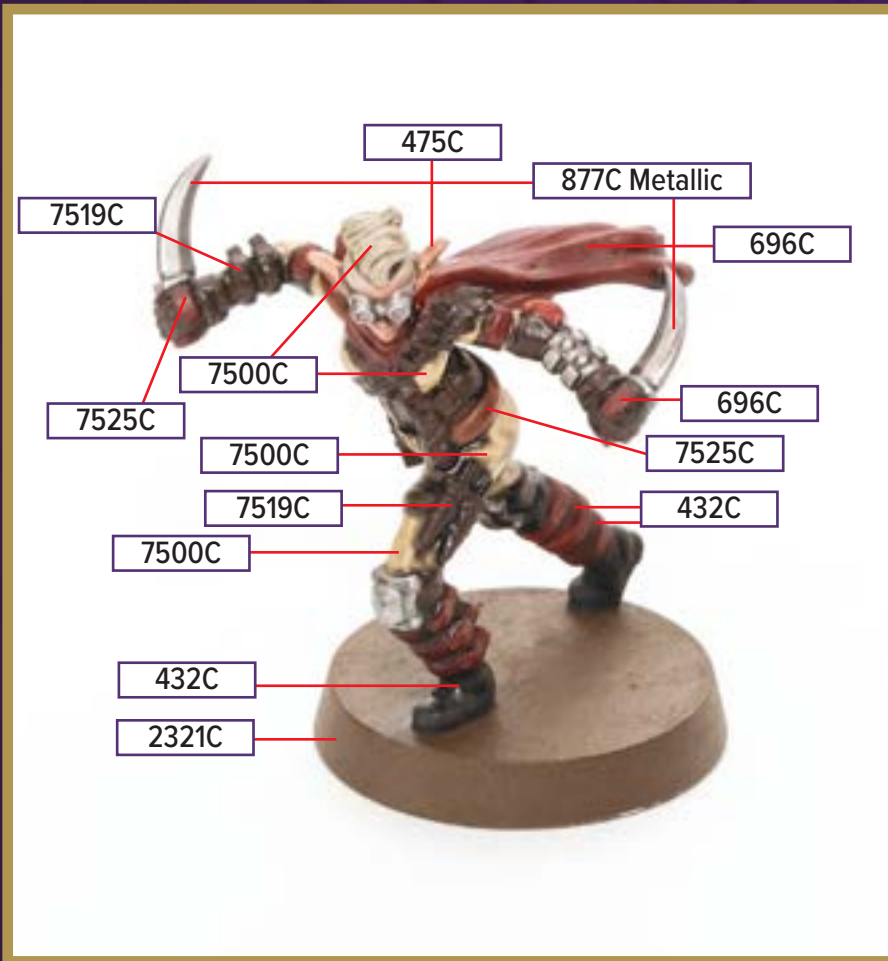

KNAVES OF THE SILVER SCIMITAR