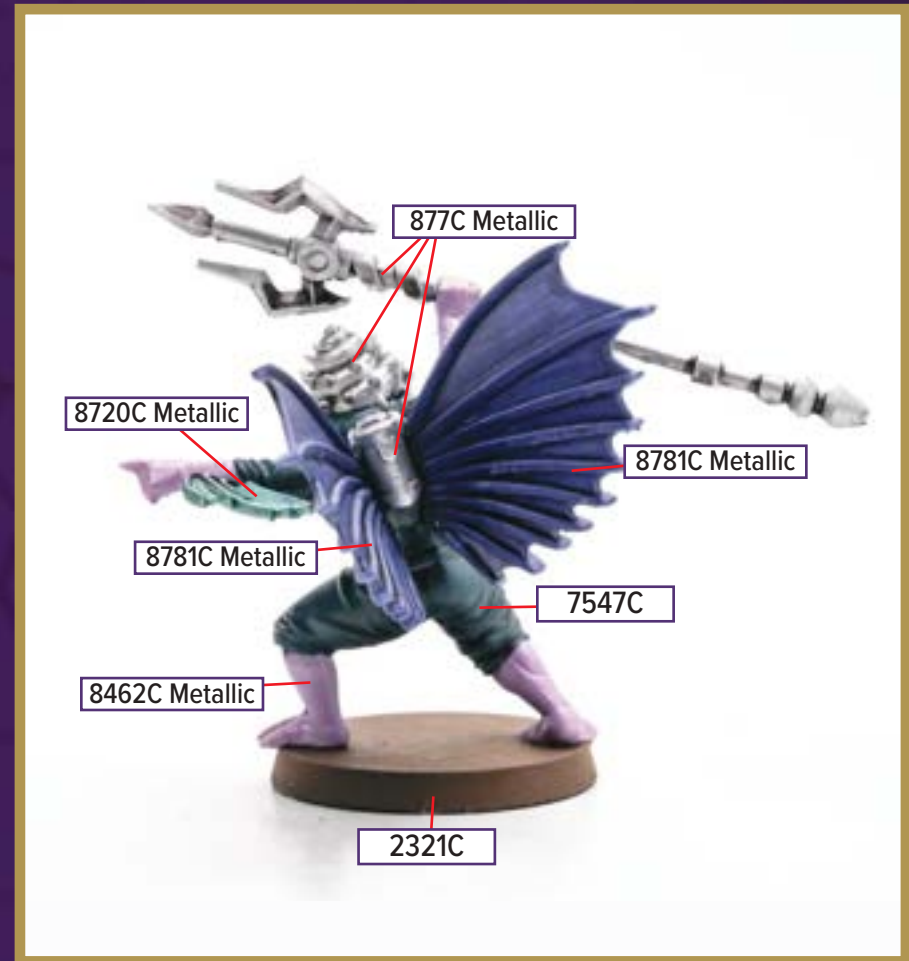

GELYRIE VANGUARD