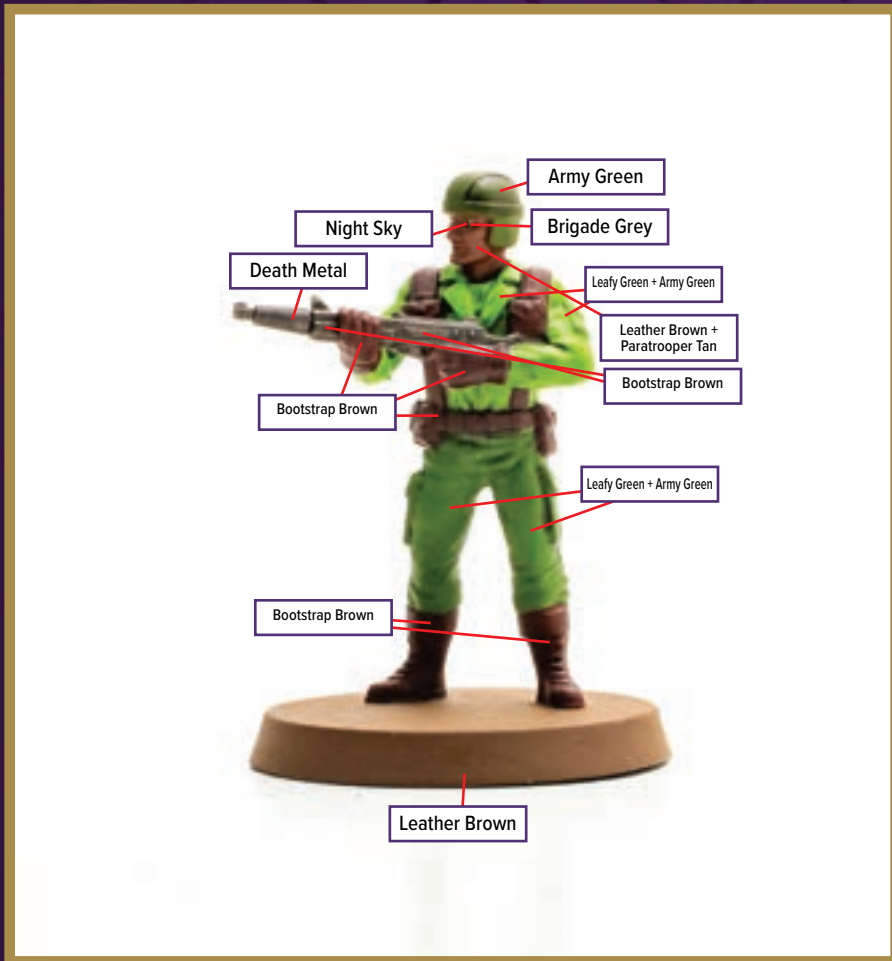

GREENSHIRT 1