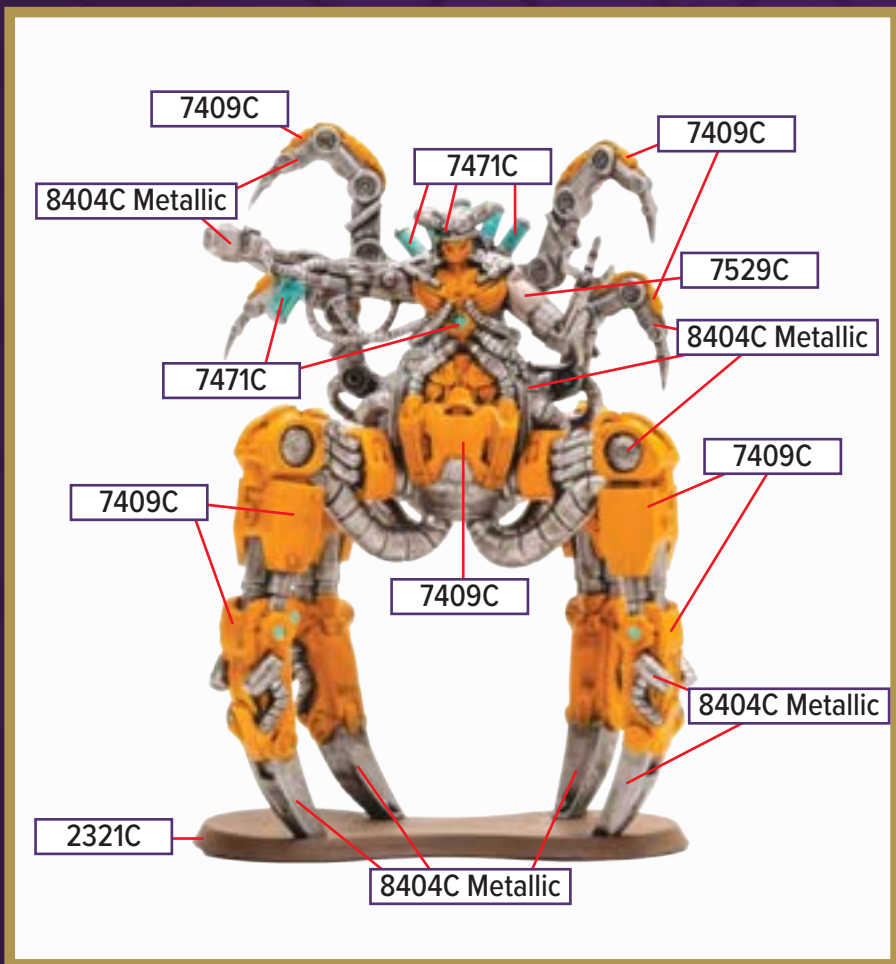

IRON LICH VISCEROT