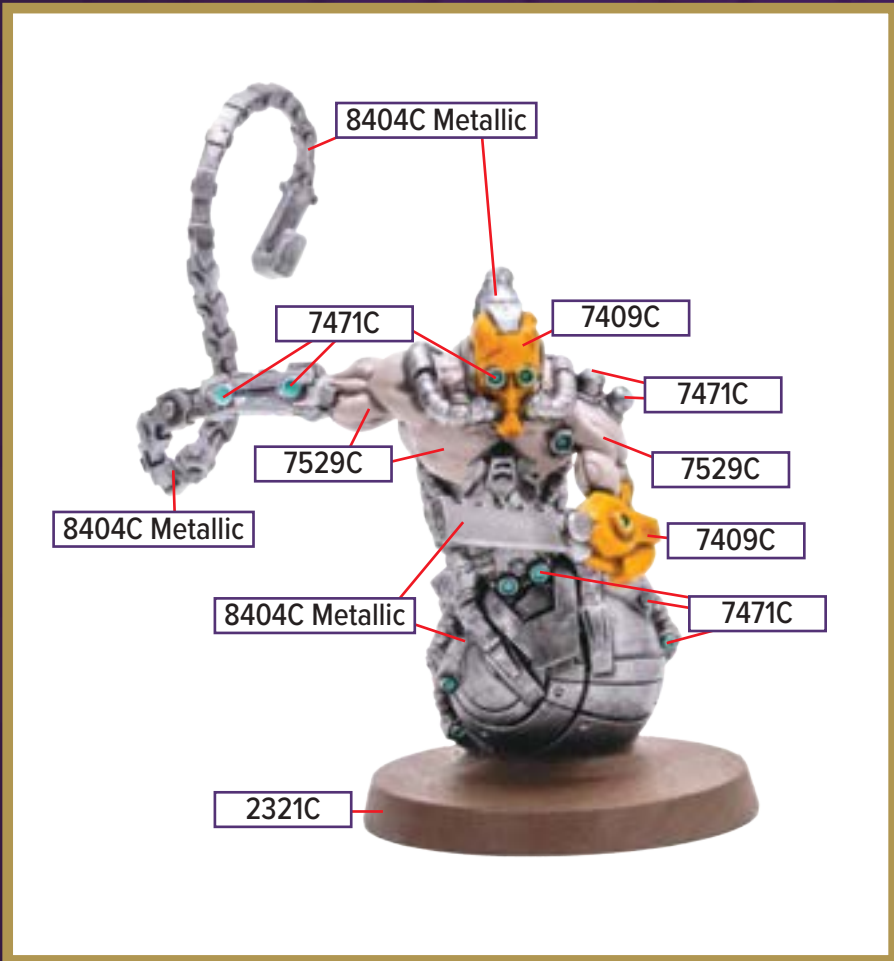

NECROTECH WRAITHRIDERS