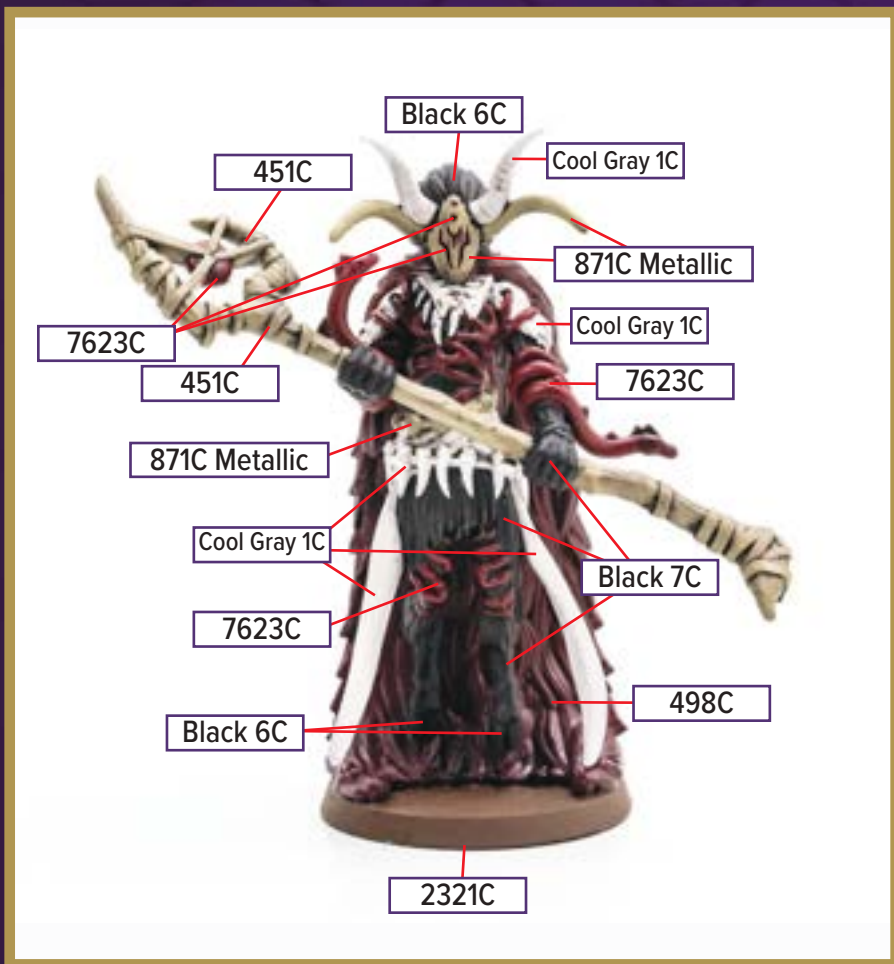

HALUCHOTT, CORRUPTOR OF BEASTS