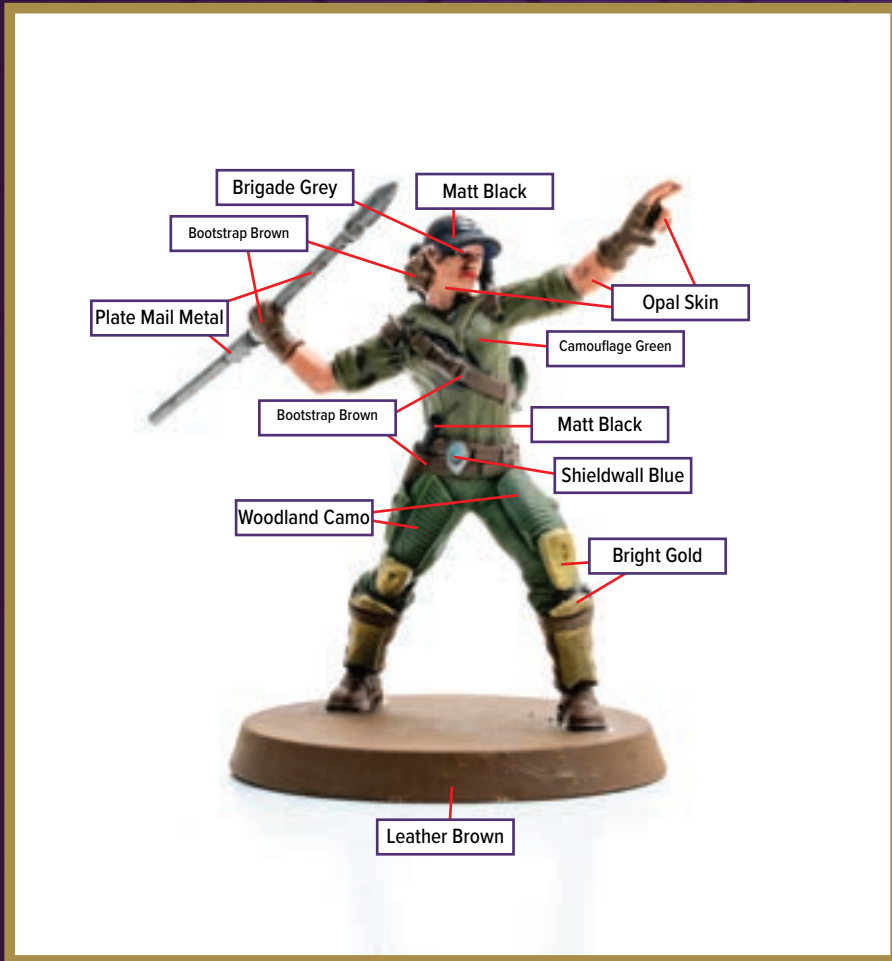

LADY JAYE

Available in *Heroscape: G.I. JOE: Strike Forces*

Woodland Camo	Shieldwall Blue	Brigade Grey
Camouflage Green	Bright Gold	Leather Brown
Matt Black	Plate Mail Metal	Opal Skin
Bootstrap Brown		

Dark Tone for wash

Disclaimer: The paint colors on this guide are suggestions. Not all colors will be perfect matches.