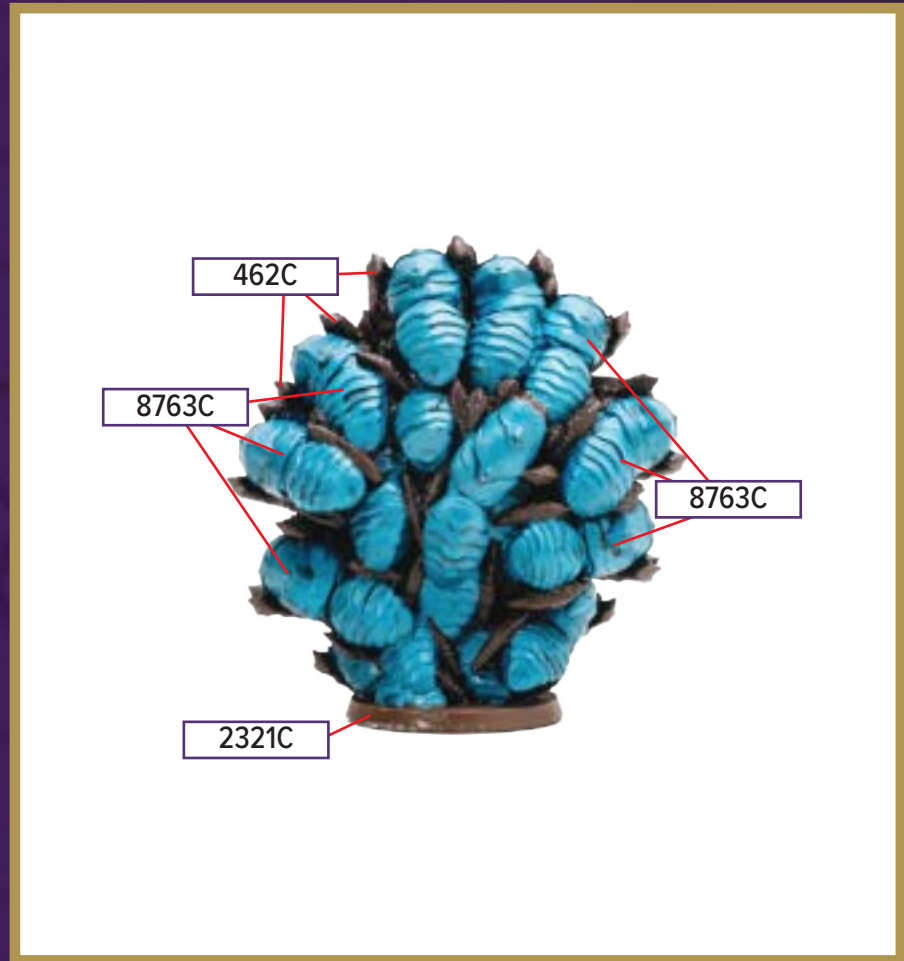

OATHBOUND PHALANX