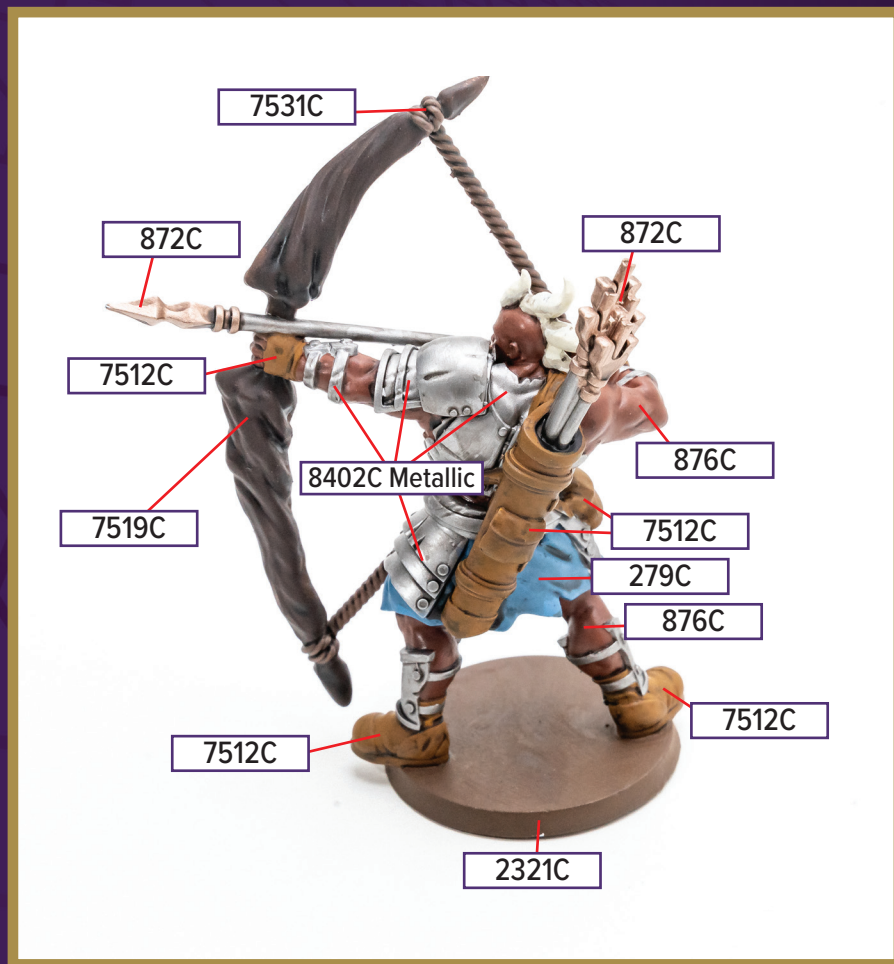

GREATBOW ARCHER

Available in *Heroscape: Embers of War - Greatbow Archers and Scions of Icaria Army Expansion*

 476C	 7519C	 872C Metallic
 2321C	 7531C	
 7499C	 279C	
 8402C Metallic	 7512C	

Black 6C for wash

*All colors are Pantone PMS

GREATBOW ARCHER

Available in *Heroscape: Embers of War - Greatbow Archers and Scions of Icaria Army Expansion*

 876C	 7519C	 872C Metallic
 2321C	 7531C	
 7499C	 279C	
 8402C Metallic	 7512C	

Black 6C for wash

*All colors are Pantone PMS