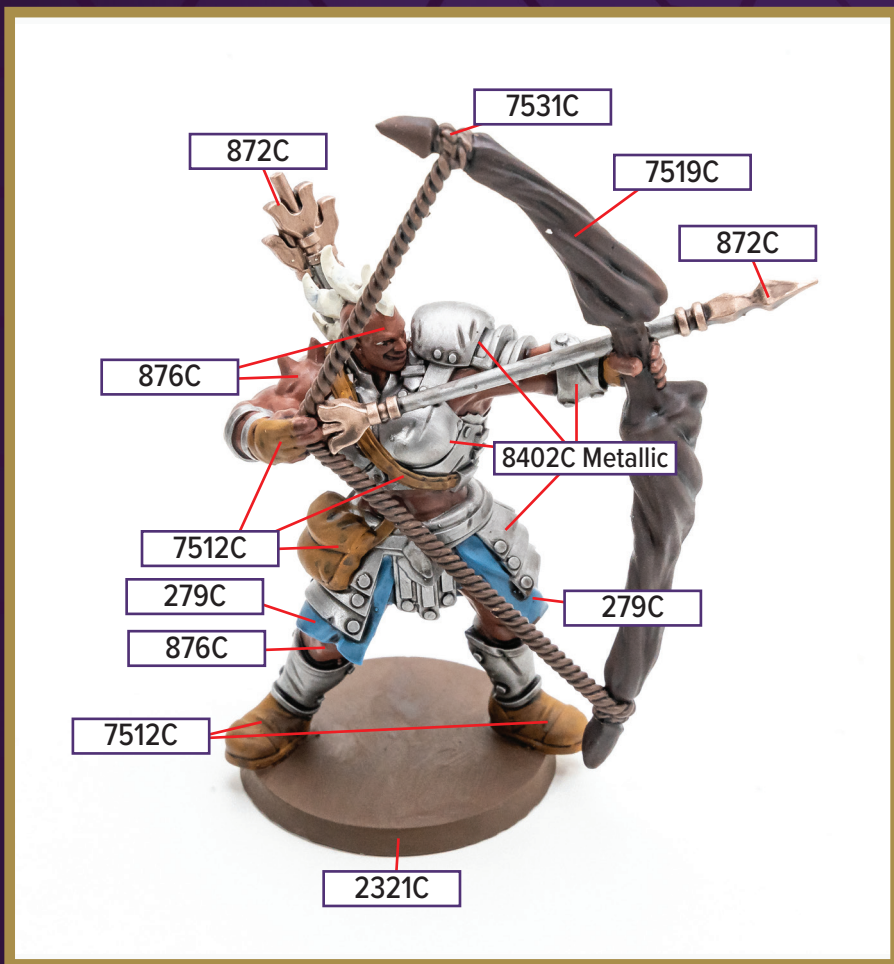

GREATBOW ARCHER

Available in *Heroscape: Embers of War - Greatbow Archers and Scions of Icaria Army Expansion*

 476C	 7519C	 872C Metallic
 2321C	 7531C	
 7499C	 279C	
 8402C Metallic	 7512C	

Black 6C for wash

*All colors are Pantone PMS

GREATBOW ARCHER

Available in *Heroscape: Embers of War - Greatbow Archers and Scions of Icaria Army Expansion*

 876C	 7519C	 872C Metallic
 2321C	 7531C	
 7499C	 279C	
 8402C Metallic	 7512C	

Black 6C for wash

*All colors are Pantone PMS