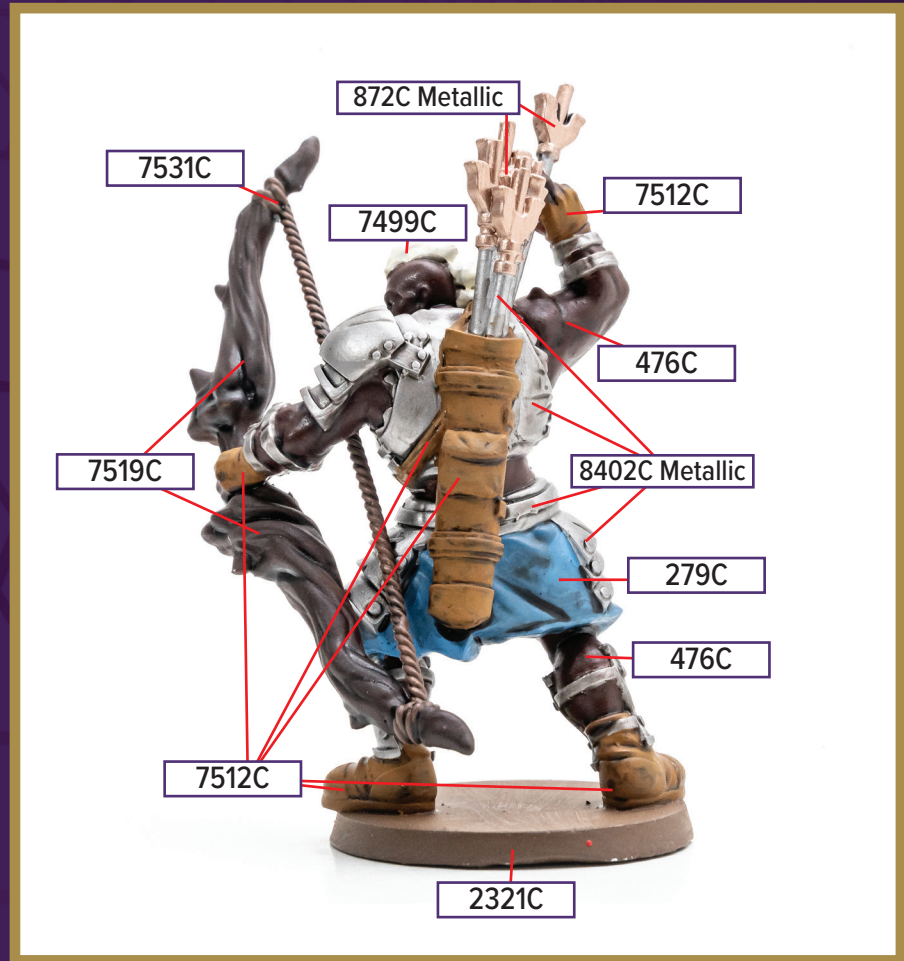

GREATBOW ARCHER

Available in *Heroscape: Embers of War - Greatbow Archers and Scions of Icaria Army Expansion*

 476C	 7519C	 872C Metallic
 2321C	 7531C	
 7499C	 279C	
 8402C Metallic	 7512C	

Black 6C for wash

*All colors are Pantone PMS

GREATBOW ARCHER

Available in *Heroscape: Embers of War - Greatbow Archers and Scions of Icaria Army Expansion*

 876C	 7519C	 872C Metallic
 2321C	 7531C	
 7499C	 279C	
 8402C Metallic	 7512C	

Black 6C for wash

*All colors are Pantone PMS