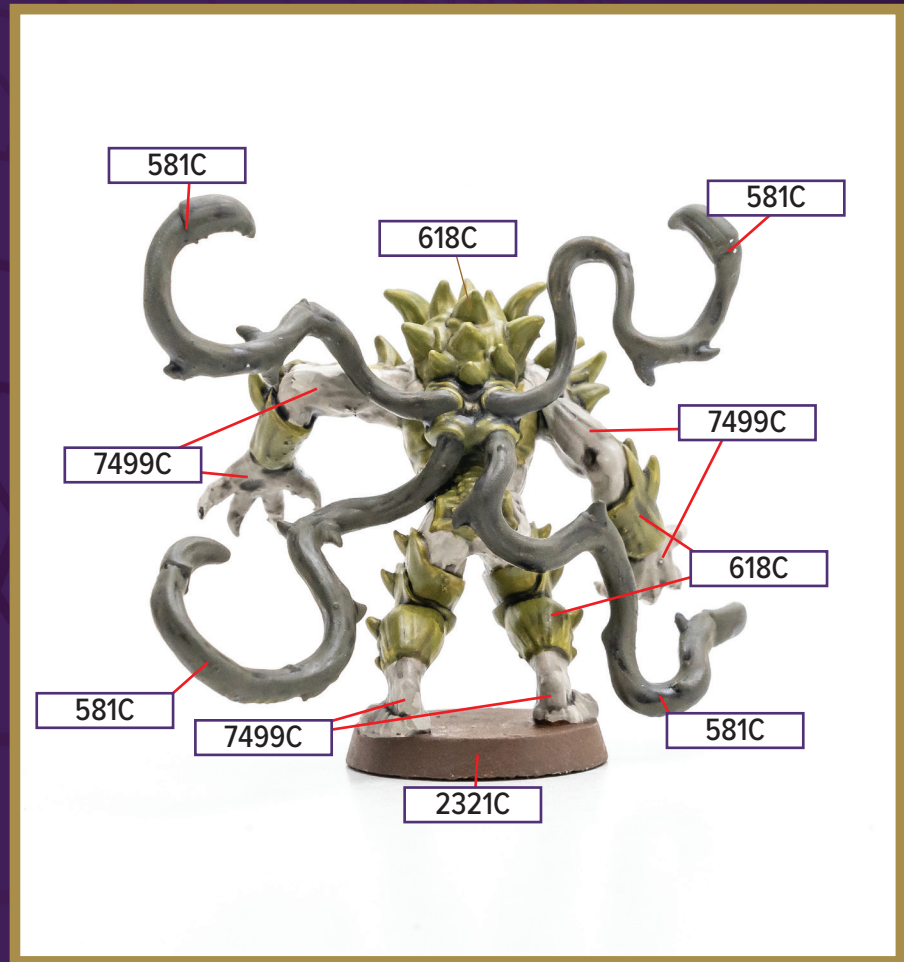

# GIRUSHIA, GROVE KEEPER

Available in *Heroscape: Embers of War - Heroes of Arboreas Army Expansion*

 7499C	 2321C
 618C	 142C
 581C	
 146C	

5605C for wash

*\*All colors are Pantone PMS*