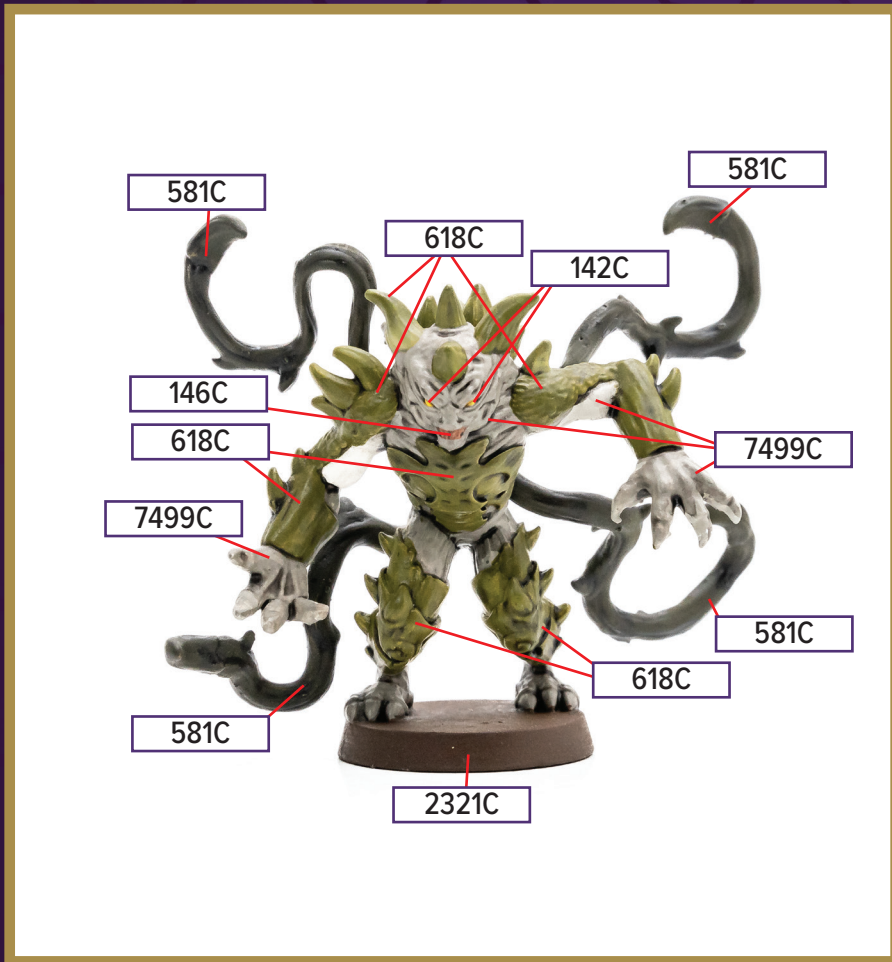

# GIRUSHIA, GROVE KEEPER

Available in *Heroscape: Embers of War - Heroes of Arboreas Army Expansion*

 7499C	 2321C
 618C	 142C
 581C	
 146C	

5605C for wash

*\*All colors are Pantone PMS*