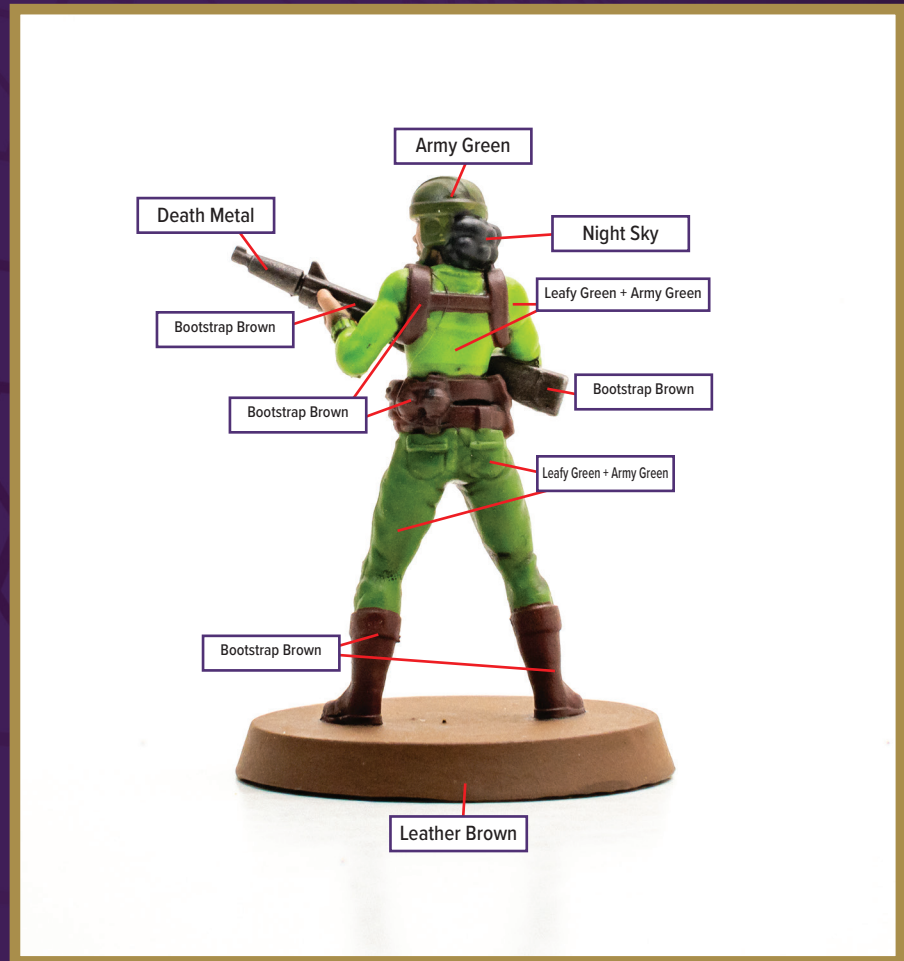

# GREENSHIRT 1

Available in *Heroscape: G.I. JOE: Greenshirts & Battle Copter*

 Leafy Green + Army Green	 Leather Brown	 Leather Brown + Paratrooper Tan
 Bootstrap Brown	 Army Green	
 Night Sky	 Death Metal	
 Brigade Grey		

# GREENSHIRT 3

Available in *Heroscape: G.I. JOE: Greenshirts & Battle Copter*

 Leafy Green + Army Green	 Leather Brown
 Bootstrap Brown	 Army Green
 Fiendish Yellow	 Death Metal
 Brigade Grey	 Opal Skin

# GREENSHIRT 2

Available in *Heroscape: G.I. JOE: Greenshirts & Battle Copter*

 Leafy Green + Army Green	 Leather Brown	 Opal Skin
 Bootstrap Brown	 Army Green	
 Night Sky	 Death Metal	
 Brigade Grey		

Dark Tone for wash

# GREENSHIRT 4

Available in *Heroscape: G.I. JOE: Greenshirts & Battle Copter*

 Leafy Green + Army Green	 Leather Brown
 Bootstrap Brown	 Army Green
 Night Sky	 Death Metal
 Brigade Grey	 Urban Buff

Dark Tone for wash