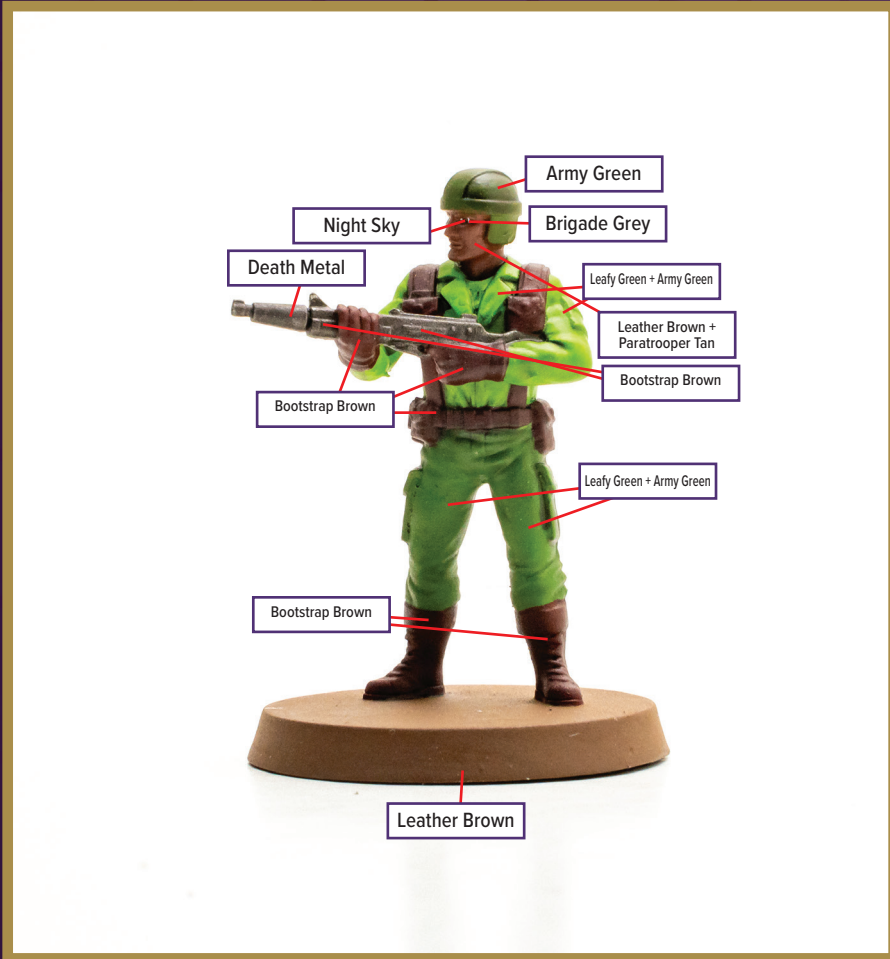

# GREENSHIRT 1

Available in *Heroscape: G.I. JOE: Greenshirts & Battle Copter*

 Leafy Green + Army Green	 Leather Brown	 Leather Brown + Paratrooper Tan
 Bootstrap Brown	 Army Green	
 Night Sky	 Death Metal	
 Brigade Grey		

# GREENSHIRT 3

Available in *Heroscape: G.I. JOE: Greenshirts & Battle Copter*

 Leafy Green + Army Green	 Leather Brown
 Bootstrap Brown	 Army Green
 Fiendish Yellow	 Death Metal
 Brigade Grey	 Opal Skin

# GREENSHIRT 2

Available in *Heroscape: G.I. JOE: Greenshirts & Battle Copter*

 Leafy Green + Army Green	 Leather Brown	 Opal Skin
 Bootstrap Brown	 Army Green	
 Night Sky	 Death Metal	
 Brigade Grey		

Dark Tone for wash

# GREENSHIRT 4

Available in *Heroscape: G.I. JOE: Greenshirts & Battle Copter*

 Leafy Green + Army Green	 Leather Brown
 Bootstrap Brown	 Army Green
 Night Sky	 Death Metal
 Brigade Grey	 Urban Buff

Dark Tone for wash