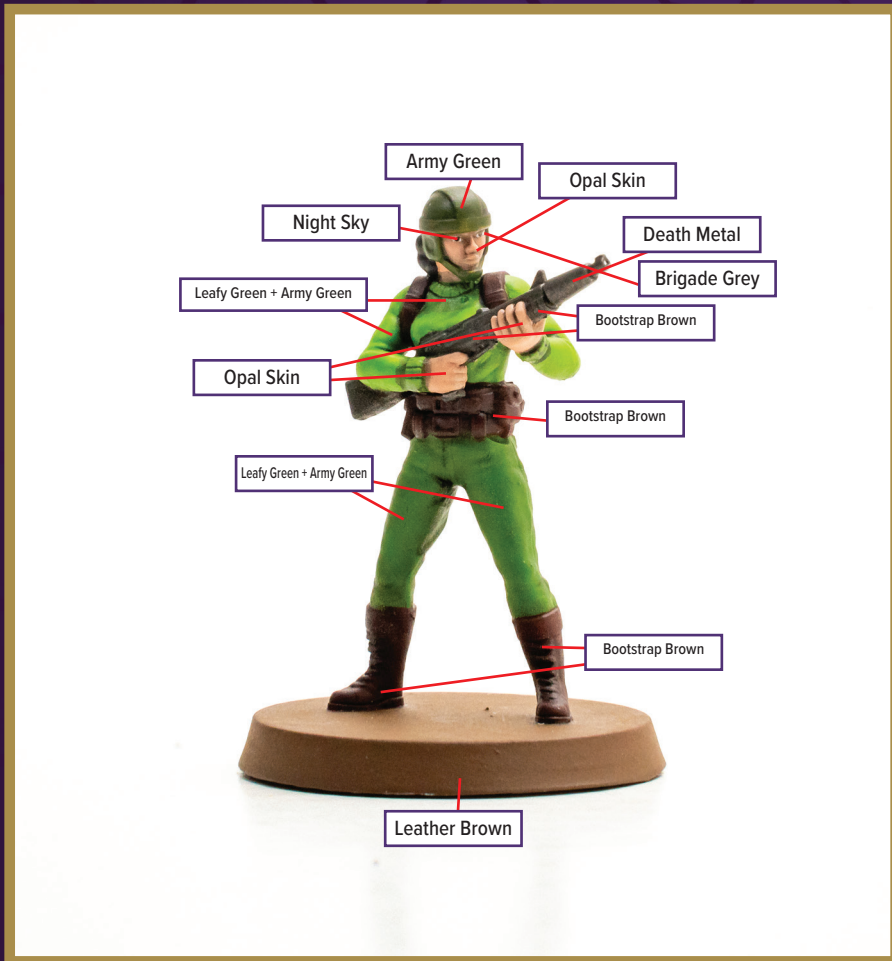

# GREENSHIRT 1

Available in *Heroscape: G.I. JOE: Greenshirts & Battle Copter*

 Leafy Green + Army Green	 Leather Brown	 Leather Brown + Paratrooper Tan
 Bootstrap Brown	 Army Green	
 Night Sky	 Death Metal	
 Brigade Grey		

# GREENSHIRT 3

Available in *Heroscape: G.I. JOE: Greenshirts & Battle Copter*

 Leafy Green + Army Green	 Leather Brown
 Bootstrap Brown	 Army Green
 Fiendish Yellow	 Death Metal
 Brigade Grey	 Opal Skin

# GREENSHIRT 2

Available in *Heroscape: G.I. JOE: Greenshirts & Battle Copter*

 Leafy Green + Army Green	 Leather Brown	 Opal Skin
 Bootstrap Brown	 Army Green	
 Night Sky	 Death Metal	
 Brigade Grey		

Dark Tone for wash

# GREENSHIRT 4

Available in *Heroscape: G.I. JOE: Greenshirts & Battle Copter*

 Leafy Green + Army Green	 Leather Brown
 Bootstrap Brown	 Army Green
 Night Sky	 Death Metal
 Brigade Grey	 Urban Buff

Dark Tone for wash