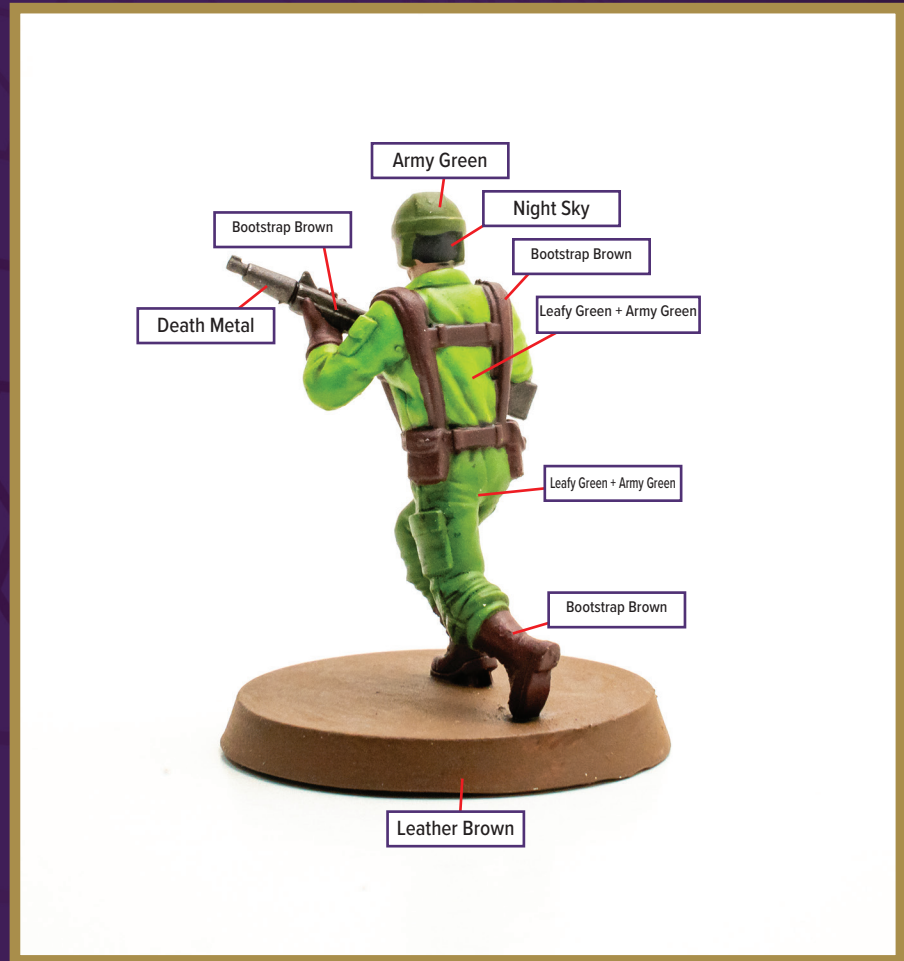

GREENSHIRT 4