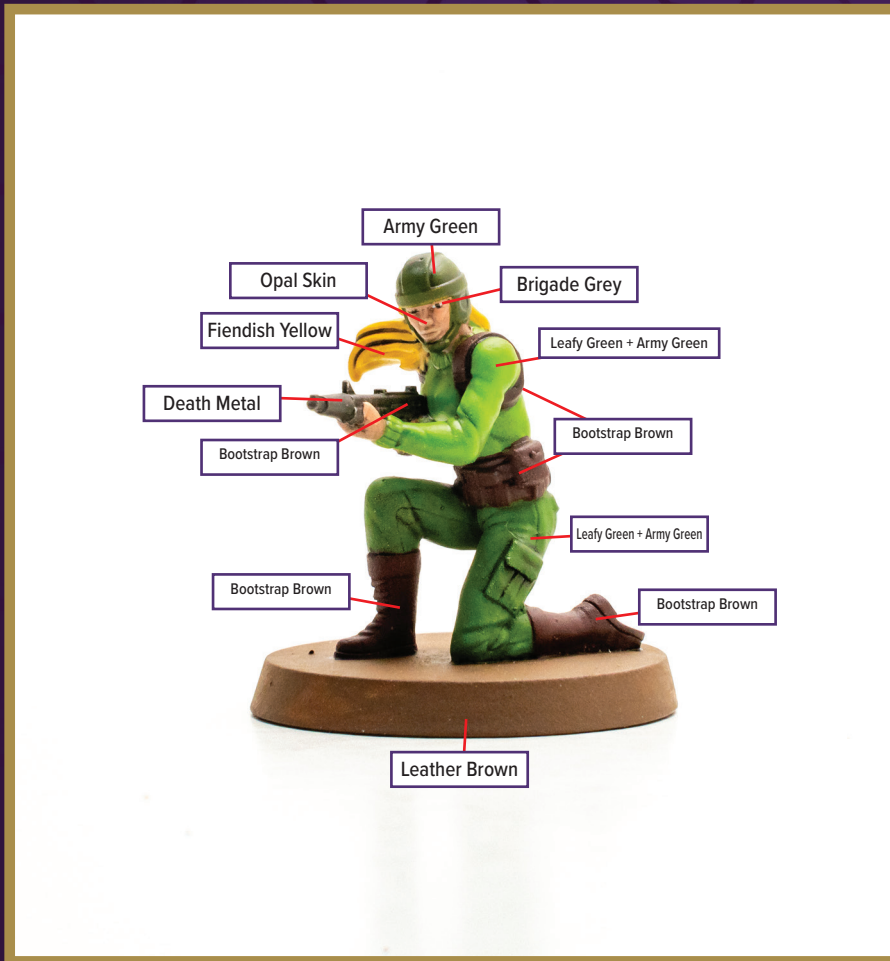

# GREENSHIRT 1

Available in *Heroscape: G.I. JOE: Greenshirts & Battle Copter*

 Leafy Green + Army Green	 Leather Brown	 Leather Brown + Paratrooper Tan
 Bootstrap Brown	 Army Green	
 Night Sky	 Death Metal	
 Brigade Grey		

# GREENSHIRT 3

Available in *Heroscape: G.I. JOE: Greenshirts & Battle Copter*

 Leafy Green + Army Green	 Leather Brown
 Bootstrap Brown	 Army Green
 Fiendish Yellow	 Death Metal
 Brigade Grey	 Opal Skin

# GREENSHIRT 2

Available in *Heroscape: G.I. JOE: Greenshirts & Battle Copter*

 Leafy Green + Army Green	 Leather Brown	 Opal Skin
 Bootstrap Brown	 Army Green	
 Night Sky	 Death Metal	
 Brigade Grey		

Dark Tone for wash

# GREENSHIRT 4

Available in *Heroscape: G.I. JOE: Greenshirts & Battle Copter*

 Leafy Green + Army Green	 Leather Brown
 Bootstrap Brown	 Army Green
 Night Sky	 Death Metal
 Brigade Grey	 Urban Buff

Dark Tone for wash