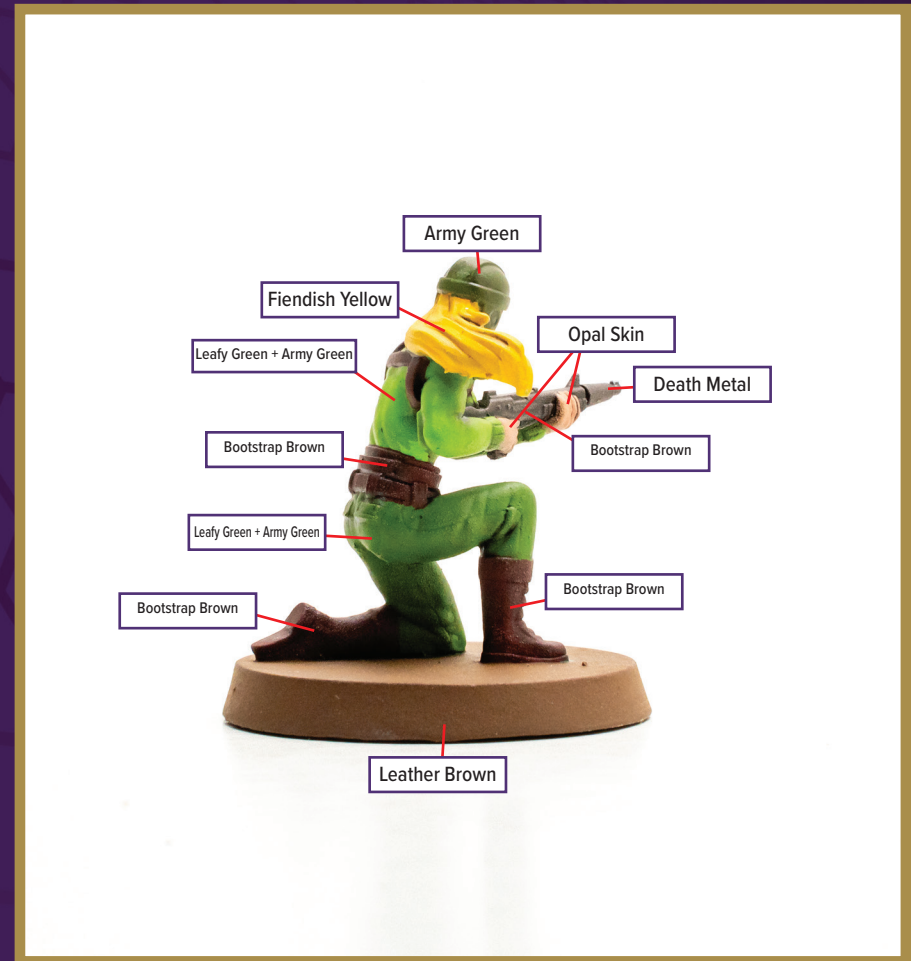

# GREENSHIRT 1

Available in *Heroscape: G.I. JOE: Greenshirts & Battle Copter*

 Leafy Green + Army Green	 Leather Brown	 Leather Brown + Paratrooper Tan
 Bootstrap Brown	 Army Green	
 Night Sky	 Death Metal	
 Brigade Grey		

# GREENSHIRT 3

Available in *Heroscape: G.I. JOE: Greenshirts & Battle Copter*

 Leafy Green + Army Green	 Leather Brown
 Bootstrap Brown	 Army Green
 Fiendish Yellow	 Death Metal
 Brigade Grey	 Opal Skin

# GREENSHIRT 2

Available in *Heroscape: G.I. JOE: Greenshirts & Battle Copter*

 Leafy Green + Army Green	 Leather Brown	 Opal Skin
 Bootstrap Brown	 Army Green	
 Night Sky	 Death Metal	
 Brigade Grey		

Dark Tone for wash

# GREENSHIRT 4

Available in *Heroscape: G.I. JOE: Greenshirts & Battle Copter*

 Leafy Green + Army Green	 Leather Brown
 Bootstrap Brown	 Army Green
 Night Sky	 Death Metal
 Brigade Grey	 Urban Buff

Dark Tone for wash