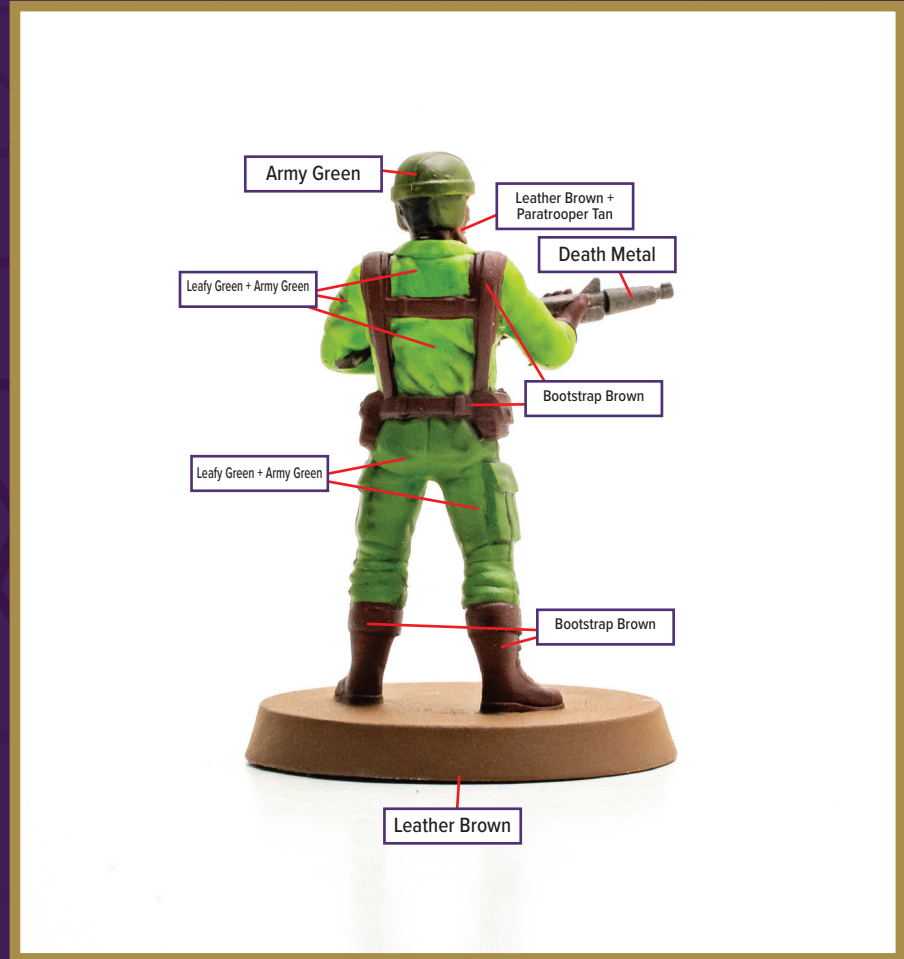

# GREENSHIRT 1

Available in *Heroscape: G.I. JOE: Greenshirts & Battle Copter*

 Leafy Green + Army Green	 Leather Brown	 Leather Brown + Paratrooper Tan
 Bootstrap Brown	 Army Green	
 Night Sky	 Death Metal	
 Brigade Grey		

# GREENSHIRT 3

Available in *Heroscape: G.I. JOE: Greenshirts & Battle Copter*

 Leafy Green + Army Green	 Leather Brown
 Bootstrap Brown	 Army Green
 Fiendish Yellow	 Death Metal
 Brigade Grey	 Opal Skin

# GREENSHIRT 2

Available in *Heroscape: G.I. JOE: Greenshirts & Battle Copter*

 Leafy Green + Army Green	 Leather Brown	 Opal Skin
 Bootstrap Brown	 Army Green	
 Night Sky	 Death Metal	
 Brigade Grey		

Dark Tone for wash

# GREENSHIRT 4

Available in *Heroscape: G.I. JOE: Greenshirts & Battle Copter*

 Leafy Green + Army Green	 Leather Brown
 Bootstrap Brown	 Army Green
 Night Sky	 Death Metal
 Brigade Grey	 Urban Buff

Dark Tone for wash