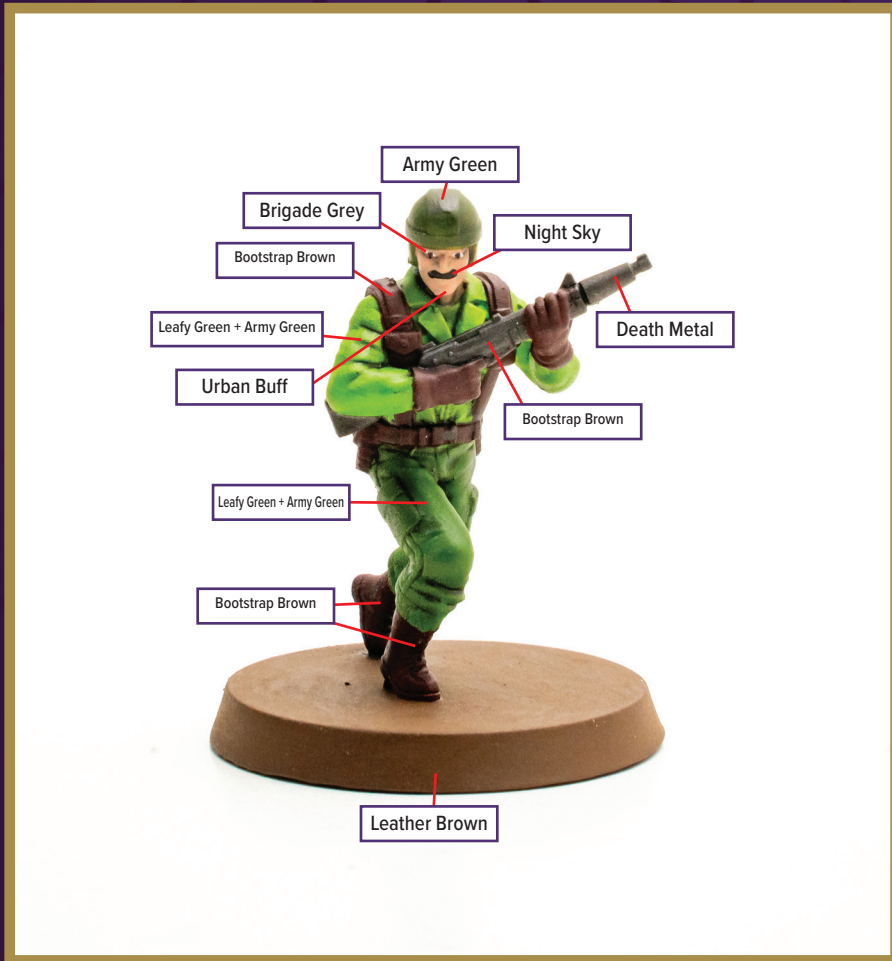

# GREENSHIRT 3

Available in *Heroscape: G.I. JOE: Greenshirts & Battle Copter*

 Leafy Green + Army Green	 Leather Brown
 Bootstrap Brown	 Army Green
 Fiendish Yellow	 Death Metal
 Brigade Grey	 Opal Skin

# GREENSHIRT 2

Available in *Heroscape: G.I. JOE: Greenshirts & Battle Copter*

 Leafy Green + Army Green	 Leather Brown	 Opal Skin
 Bootstrap Brown	 Army Green	
 Night Sky	 Death Metal	
 Brigade Grey		

Dark Tone for wash

# GREENSHIRT 4

Available in *Heroscape: G.I. JOE: Greenshirts & Battle Copter*

 Leafy Green + Army Green	 Leather Brown
 Bootstrap Brown	 Army Green
 Night Sky	 Death Metal
 Brigade Grey	 Urban Buff

Dark Tone for wash