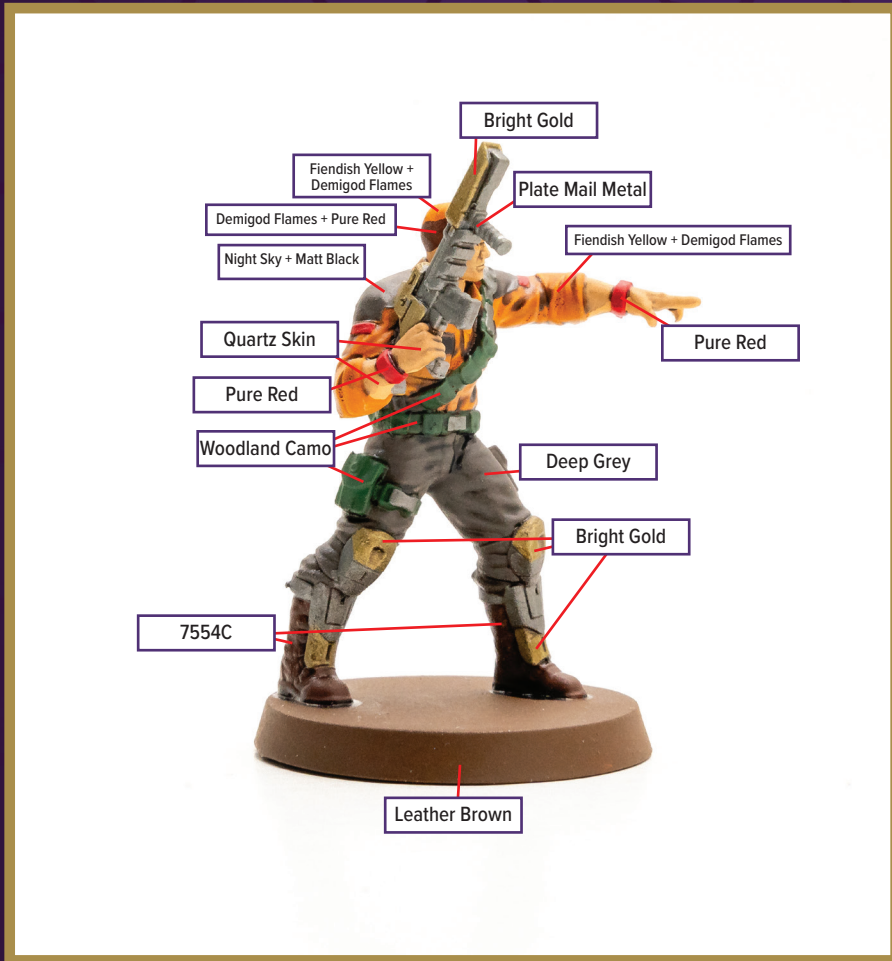

DUKE

Available in *Heroscape: G.I. JOE: Rumble at the Rift Battle Box*

	Fiendish Yellow + Demigod Flames		Leather Brown		Bright Gold
	Night Sky + Matt Black		Demigod Flames + Pure Red		Plate Mail Metal
	Woodland Camo		Deep Grey		Brigade Grey
	Quartz Skin		7554C		Pure Red

Dark Tone for wash

Disclaimer: The paint colors on this guide are suggestions. Not all colors will be perfect matches.