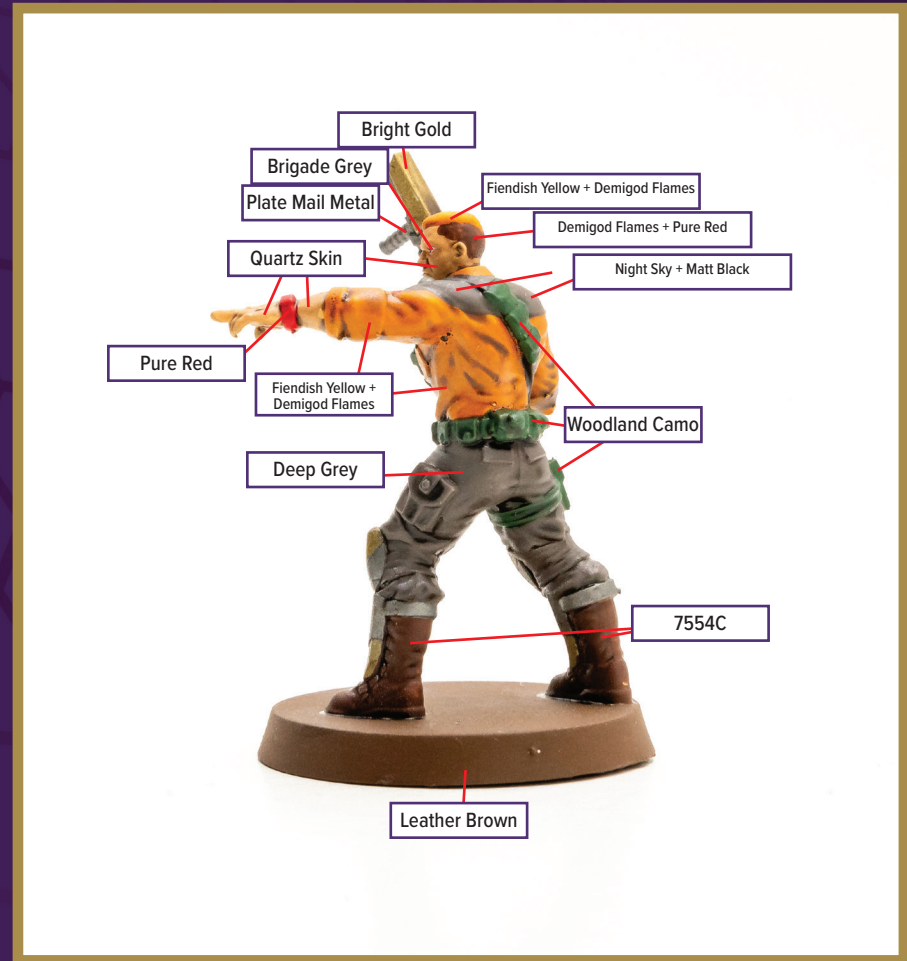

DUKE

Available in *Heroscape: G.I. JOE: Rumble at the Rift Battle Box*

	Fiendish Yellow + Demigod Flames		Leather Brown		Bright Gold
	Night Sky + Matt Black		Demigod Flames + Pure Red		Plate Mail Metal
	Woodland Camo		Deep Grey		Brigade Grey
	Quartz Skin		7554C		Pure Red

Dark Tone for wash

Disclaimer: The paint colors on this guide are suggestions. Not all colors will be perfect matches.