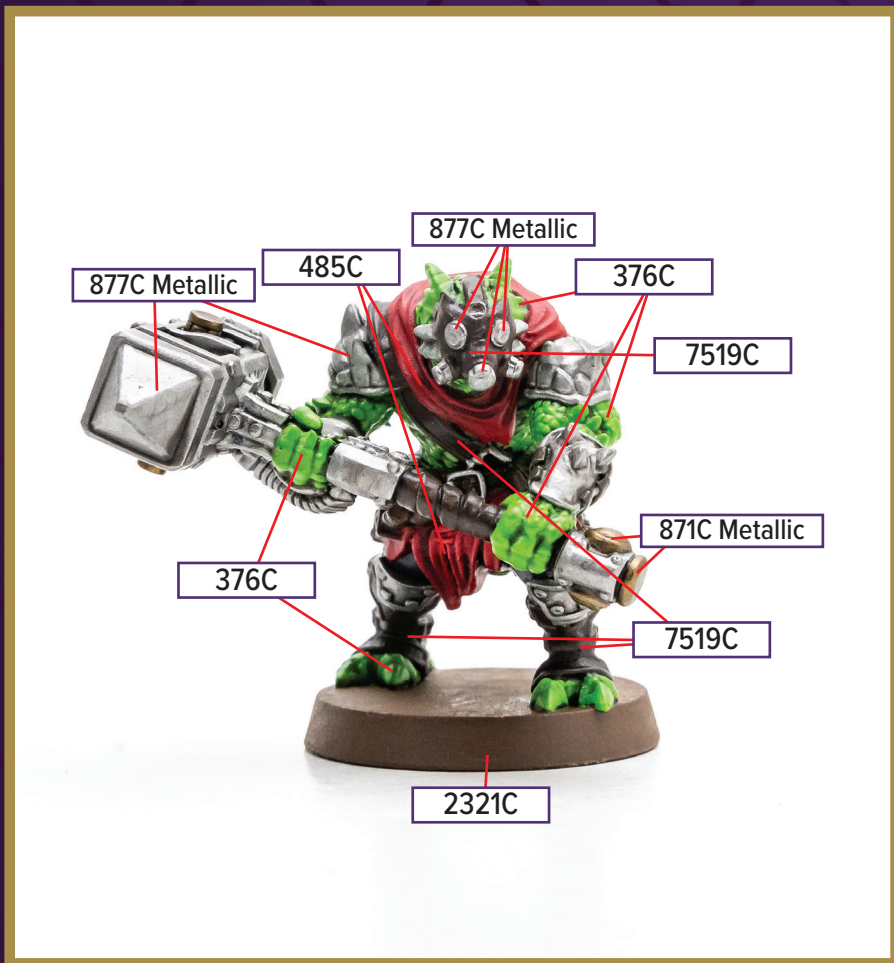

# DREADNOUGHT

Available in *Heroscape: Embers of War - Crimson Widow and Dreadnoughts of New Tortuga Army Expansion*

- 376C
- 871C Metallic
- 2321C
- 431C
- 485C
- 877C Metallic
- 7519C

Black 6C for wash

# DREADNOUGHT

Available in *Heroscape: Embers of War - Crimson Widow and Dreadnoughts of New Tortuga Army Expansion*

 7454C	 871C Metallic	 431C
 642C	 Black 6C	 485C
 7519C	 2321C	
 877C Metallic	 Cool Gray 1C	

# DREADNOUGHT

Available in *Heroscape: Embers of War - Crimson Widow and Dreadnoughts of New Tortuga Army Expansion*

 2321C	 7519C	 7533C
 877C Metallic	 7531C	
 871C Metallic	 431C	
 485C	 Cool Gray 1C	