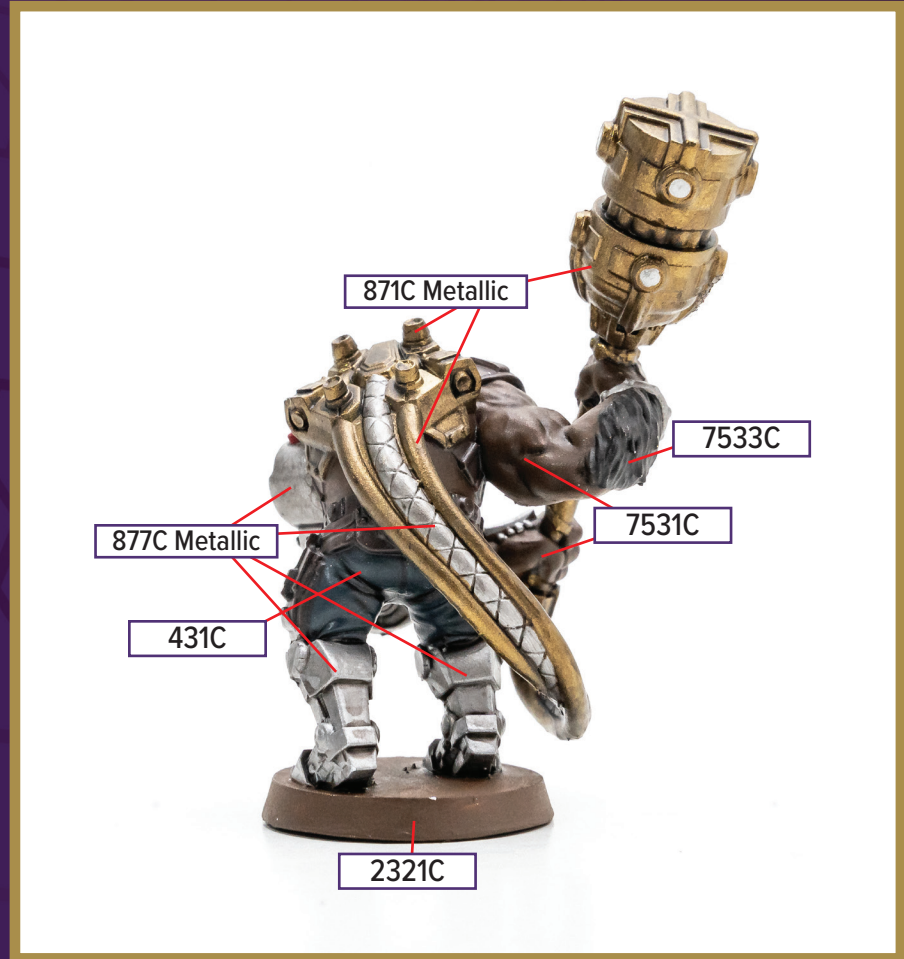

# DREADNOUGHT

Available in *Heroscape: Embers of War - Crimson Widow and Dreadnoughts of New Tortuga Army Expansion*

- 376C
- 871C Metallic
- 2321C
- 431C
- 485C
- 877C Metallic
- 7519C

Black 6C for wash

# DREADNOUGHT

Available in *Heroscape: Embers of War - Crimson Widow and Dreadnoughts of New Tortuga Army Expansion*

 7454C	 871C Metallic	 431C
 642C	 Black 6C	 485C
 7519C	 2321C	
 877C Metallic	 Cool Gray 1C	

# DREADNOUGHT

Available in *Heroscape: Embers of War - Crimson Widow and Dreadnoughts of New Tortuga Army Expansion*

 2321C	 7519C	 7533C
 877C Metallic	 7531C	
 871C Metallic	 431C	
 485C	 Cool Gray 1C	