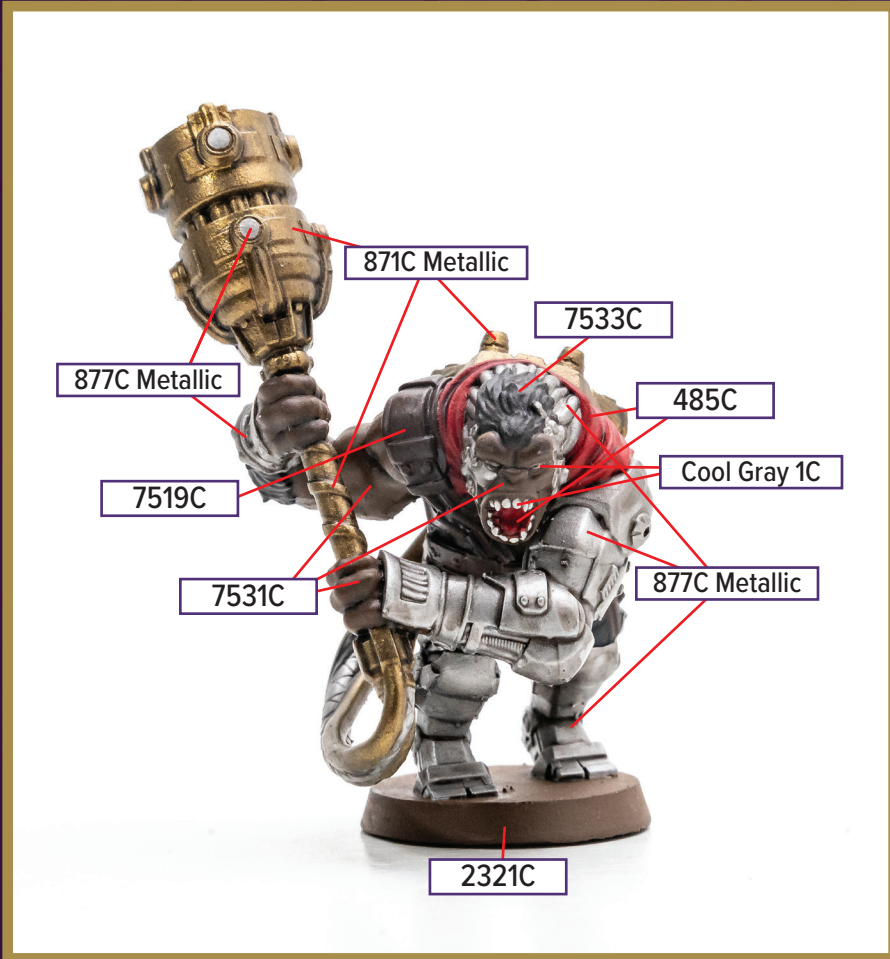

# DREADNOUGHT

Available in *Heroscape: Embers of War - Crimson Widow and Dreadnoughts of New Tortuga Army Expansion*

- 376C
- 871C Metallic
- 2321C
- 431C
- 485C
- 877C Metallic
- 7519C

Black 6C for wash

# DREADNOUGHT

Available in *Heroscape: Embers of War - Crimson Widow and Dreadnoughts of New Tortuga Army Expansion*

 7454C	 871C Metallic	 431C
 642C	 Black 6C	 485C
 7519C	 2321C	
 877C Metallic	 Cool Gray 1C	

# DREADNOUGHT

Available in *Heroscape: Embers of War - Crimson Widow and Dreadnoughts of New Tortuga Army Expansion*

 2321C	 7519C	 7533C
 877C Metallic	 7531C	
 871C Metallic	 431C	
 485C	 Cool Gray 1C	