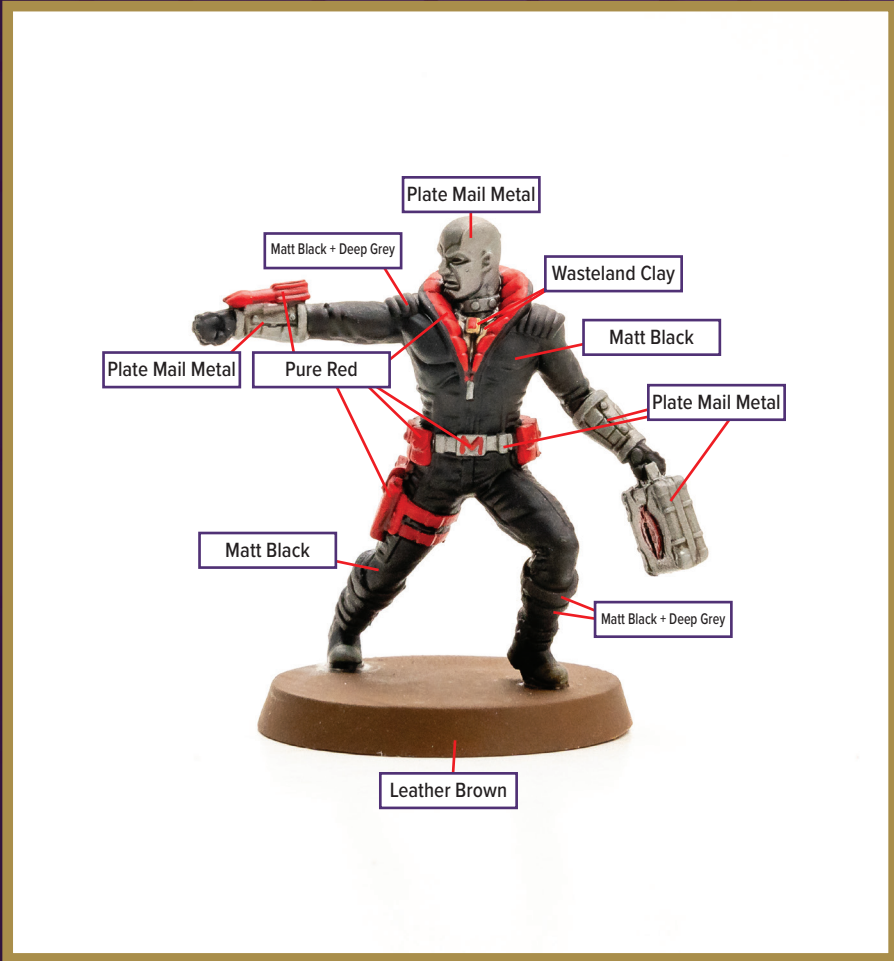

DESTRO

Available in *Heroscape: G.I. JOE: Rumble at the Rift Battle Box*

 Matt Black	 Leather Brown
 Matt Black + Deep Grey	 Pure Red
 Wasteland Clay	 Plate Mail Metal

Dark Tone for wash

Disclaimer: The paint colors on this guide are suggestions. Not all colors will be perfect matches.