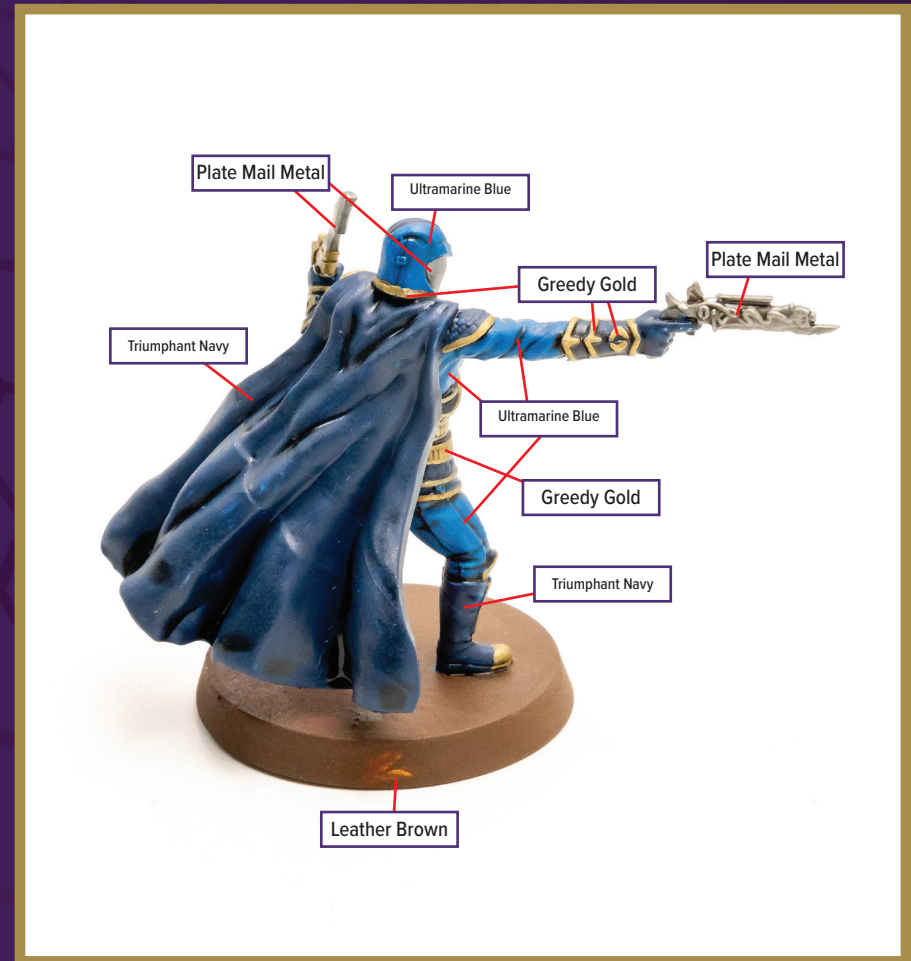

# COBRA COMMANDER

Available in *Heroscape: G.I. JOE: Rumble at the Rift Battle Box*

 Triumphant Navy	 Leather Brown
 Ultramarine Blue	 Plate Mail Metal
 Greedy Gold	 Magecast Magenta + Triumphant Navy
 Pure Red	 Moldy Wine

Dark Tone for wash

Disclaimer: The paint colors on this guide are suggestions. Not all colors will be perfect matches.