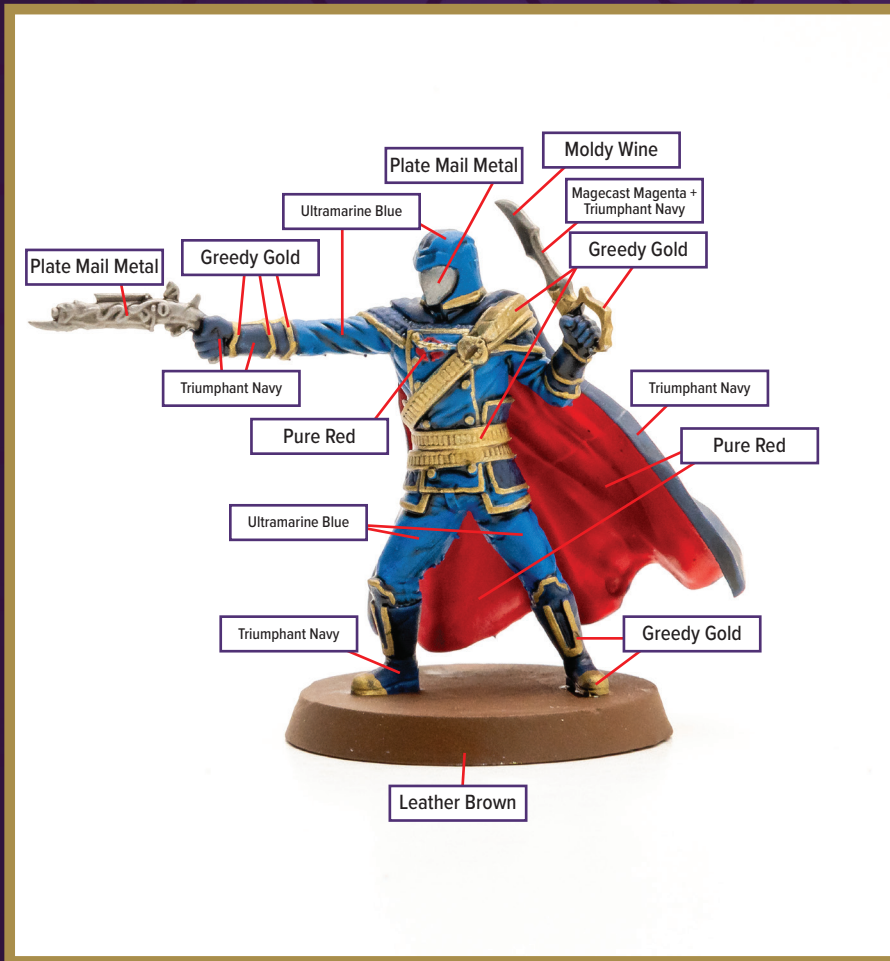

# COBRA COMMANDER

Available in *Heroscape: G.I. JOE: Rumble at the Rift Battle Box*

 Triumphant Navy	 Leather Brown
 Ultramarine Blue	 Plate Mail Metal
 Greedy Gold	 Magecast Magenta + Triumphant Navy
 Pure Red	 Moldy Wine

Dark Tone for wash

Disclaimer: The paint colors on this guide are suggestions. Not all colors will be perfect matches.