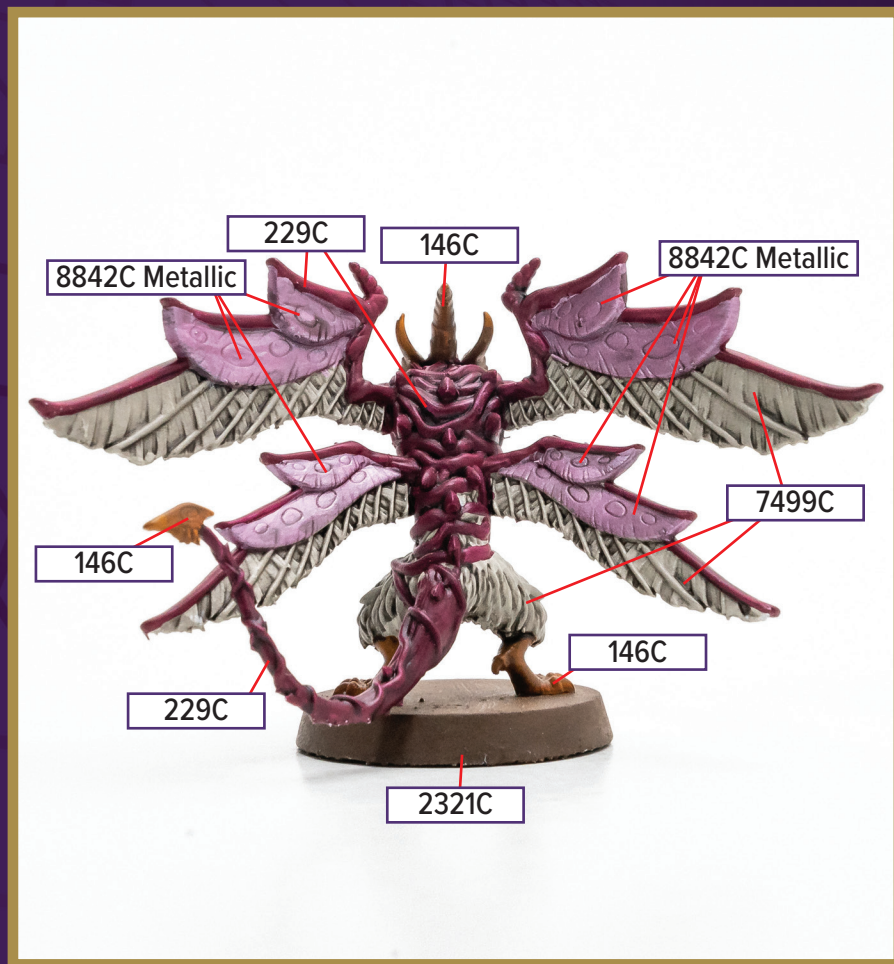

CHANA THE ZENITHWING

Available in *Heroscape: Embers of War - Heroes of Arboreas Army Expansion*

 7499C	 8842C Metallic
 229C	 2321C
 142C	 146C
 223C	

Black 6C for wash

*All colors are Pantone PMS