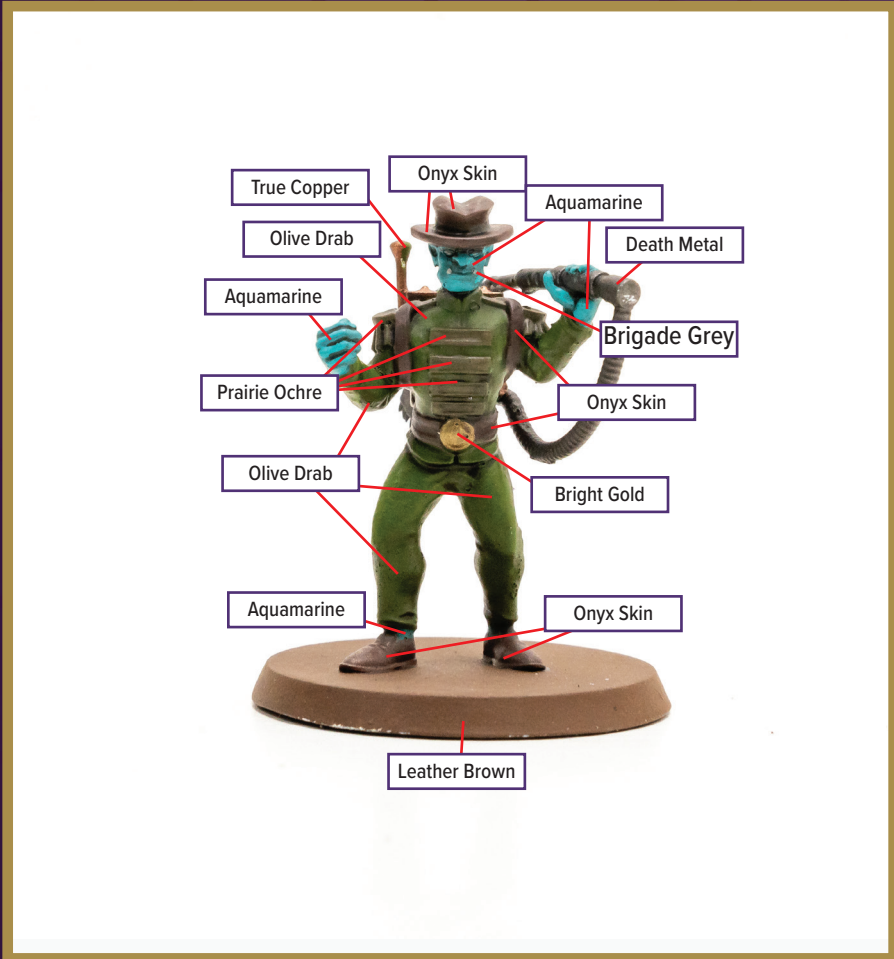

CHAIN GRUT 1

Available in *Heroscape: Gathering Storm - Chain Gruts & Ramosaur Rider*

 Death Metal	 Leather Brown	 Bright Gold
 Aquamarine	 Onyx Skin	 Brigade Grey
 Olive Drab	 True Copper	
 Night Sky	 Prairie Ochre	

 Death Metal	 Leather Brown	 Bright Gold
 Aquamarine	 Onyx Skin	 Brigade Grey
 Olive Drab	 True Copper	
 Night Sky	 Prairie Ochre	

Dark Tone for wash

Disclaimer: The paint colors on this guide are suggestions. Not all colors will be perfect matches.

CHAIN GRUT 3

Available in *Heroscape: Gathering Storm - Chain Gruts & Ramosaur Rider*

 Death Metal	 Leather Brown	 Bright Gold
 Aquamarine	 Onyx Skin	 Brigade Grey
 Olive Drab	 True Copper	
 Night Sky	 Prairie Ochre	