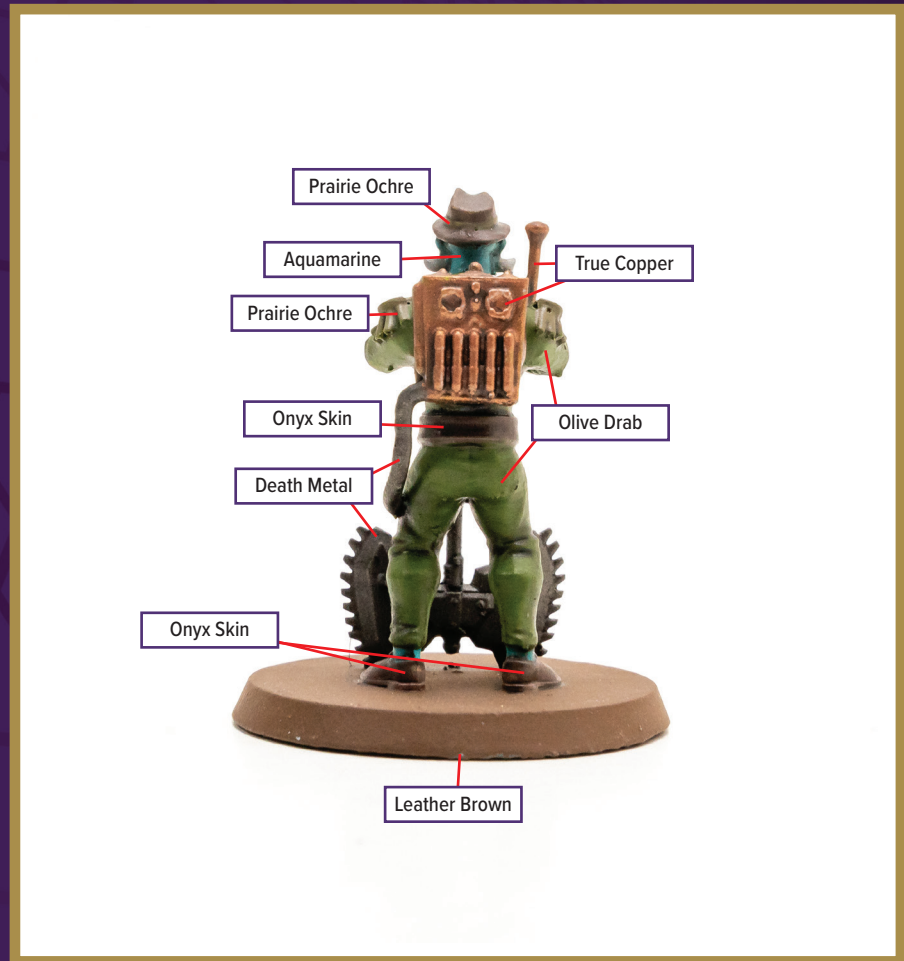

CHAIN GRUT 1

Available in *Heroscape: Gathering Storm - Chain Gruts & Ramosaur Rider*

 Death Metal	 Leather Brown	 Bright Gold
 Aquamarine	 Onyx Skin	 Brigade Grey
 Olive Drab	 True Copper	
 Night Sky	 Prairie Ochre	

Dark Tone for wash

Disclaimer: The paint colors on this guide are suggestions. Not all colors will be perfect matches.

CHAIN GRUT 2

Available in *Heroscape: Gathering Storm - Chain Gruts & Ramosaur Rider*

CHAIN GRUT 3

Available in *Heroscape: Gathering Storm - Chain Gruts & Ramosaur Rider*

 Death Metal	 Leather Brown	 Bright Gold
 Aquamarine	 Onyx Skin	 Brigade Grey
 Olive Drab	 True Copper	
 Night Sky	 Prairie Ochre	

 Death Metal	 Leather Brown	 Bright Gold
 Aquamarine	 Onyx Skin	 Brigade Grey
 Olive Drab	 True Copper	
 Night Sky	 Prairie Ochre	

Dark Tone for wash

Disclaimer: The paint colors on this guide are suggestions. Not all colors will be perfect matches.