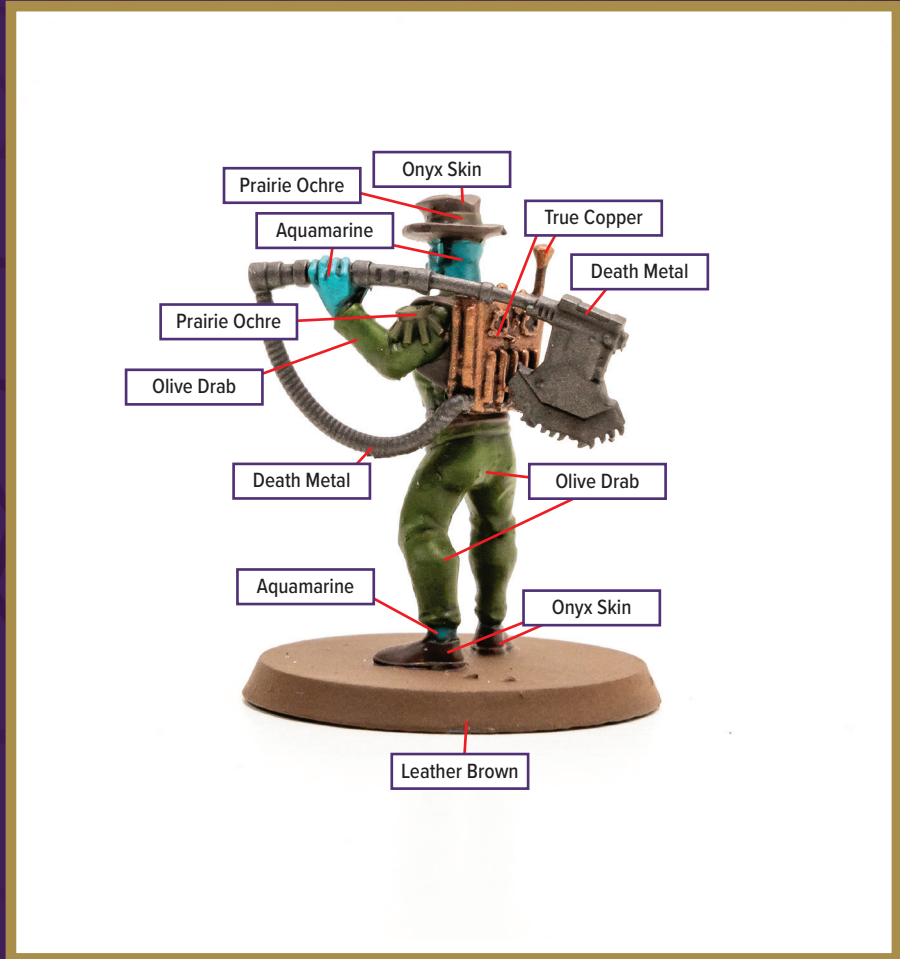

CHAIN GRUT 1

Available in *Heroscape: Gathering Storm - Chain Gruts & Ramosaur Rider*

 Death Metal	 Leather Brown	 Bright Gold
 Aquamarine	 Onyx Skin	 Brigade Grey
 Olive Drab	 True Copper	
 Night Sky	 Prairie Ochre	

Dark Tone for wash

Disclaimer: The paint colors on this guide are suggestions. Not all colors will be perfect matches.

CHAIN GRUT 2

Available in *Heroscape: Gathering Storm - Chain Gruts & Ramosaur Rider*

 Death Metal	 Leather Brown	 Bright Gold
 Aquamarine	 Onyx Skin	 Brigade Grey
 Olive Drab	 True Copper	
 Night Sky	 Prairie Ochre	

Dark Tone for wash

Disclaimer: The paint colors on this guide are suggestions. Not all colors will be perfect matches.

CHAIN GRUT 3

Available in *Heroscape: Gathering Storm - Chain Gruts & Ramosaur Rider*

 Death Metal	 Leather Brown	 Bright Gold
 Aquamarine	 Onyx Skin	 Brigade Grey
 Olive Drab	 True Copper	
 Night Sky	 Prairie Ochre	