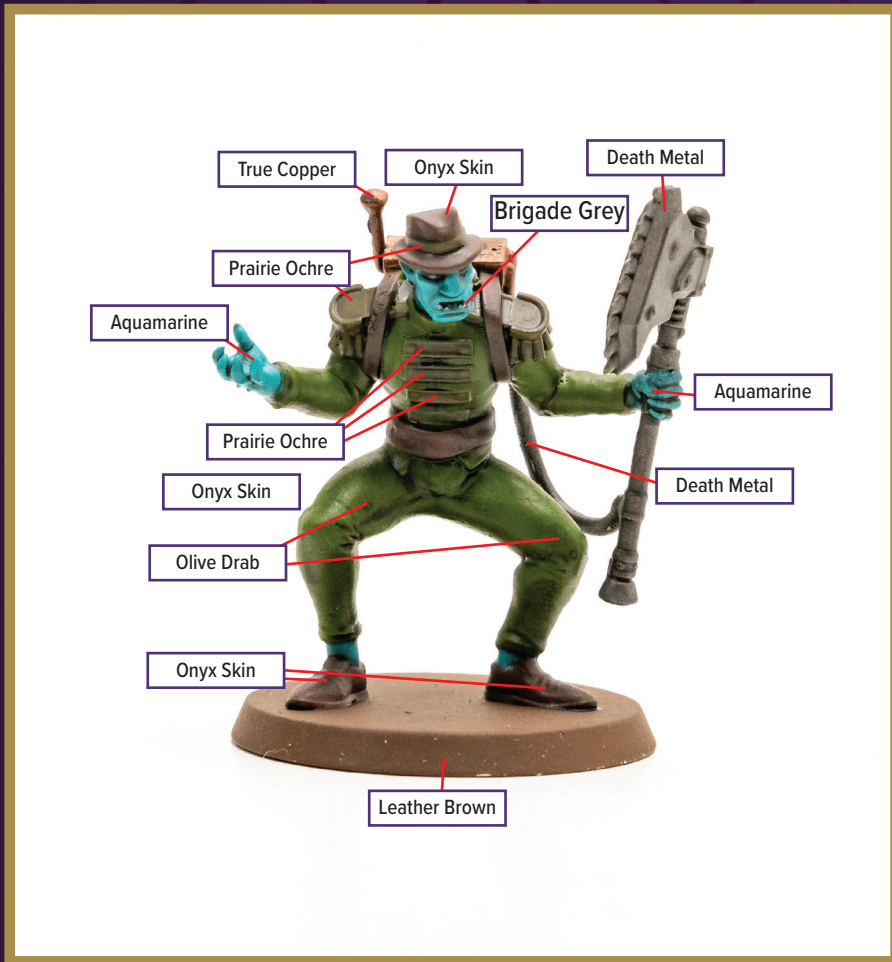

CHAIN GRUT 4