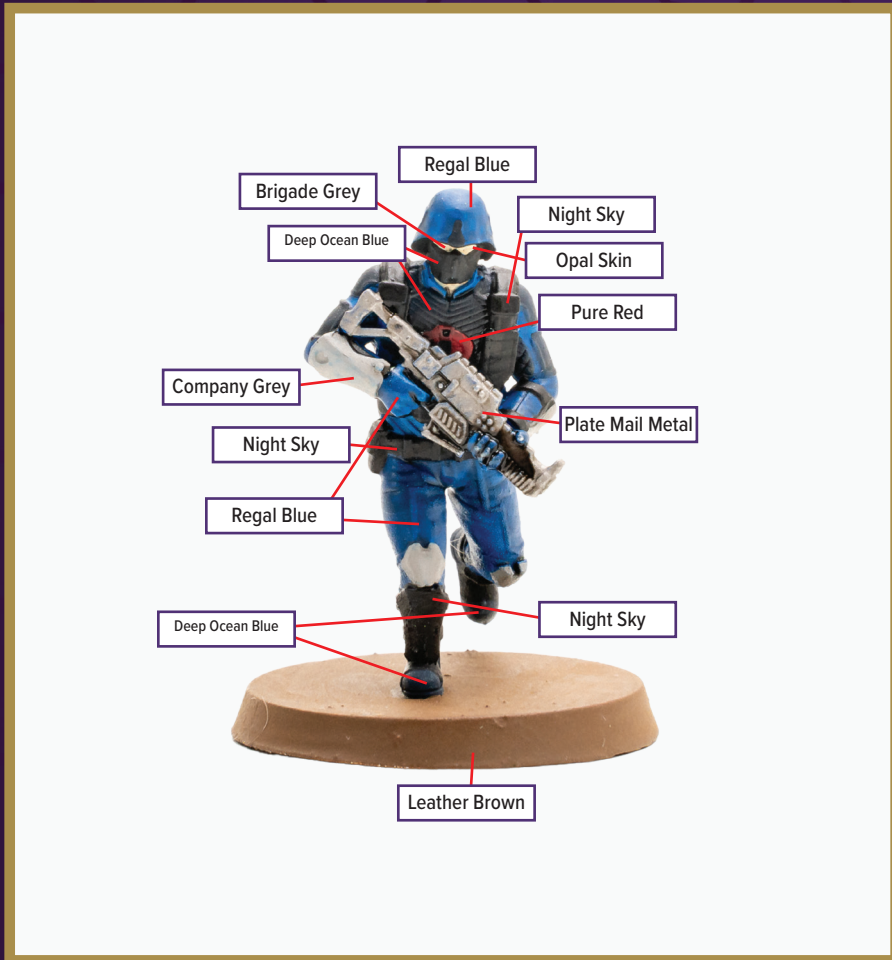

COBRA TROOPER 1

Available in *Heroscape: G.I. JOE: Cobra Troopers & Cobra Flight Pod*

 Regal Blue	 Leather Brown	 Opal Skin
 Deep Ocean Blue	 Company Grey	
 Pure Red	 Plate Mail Metal	
 Night Sky	 Brigade Grey	

Dark Tone for wash

Disclaimer: The paint colors on this guide are suggestions. Not all colors will be perfect matches.

COBRA TROOPER 2

Available in *Heroscape: G.I. JOE: Cobra Troopers & Cobra Flight Pod*

 Regal Blue	 Leather Brown	 Opal Skin
 Deep Ocean Blue	 Company Grey	
 Pure Red	 Plate Mail Metal	
 Night Sky	 Brigade Grey	

Dark Tone for wash

Disclaimer: The paint colors on this guide are suggestions. Not all colors will be perfect matches.