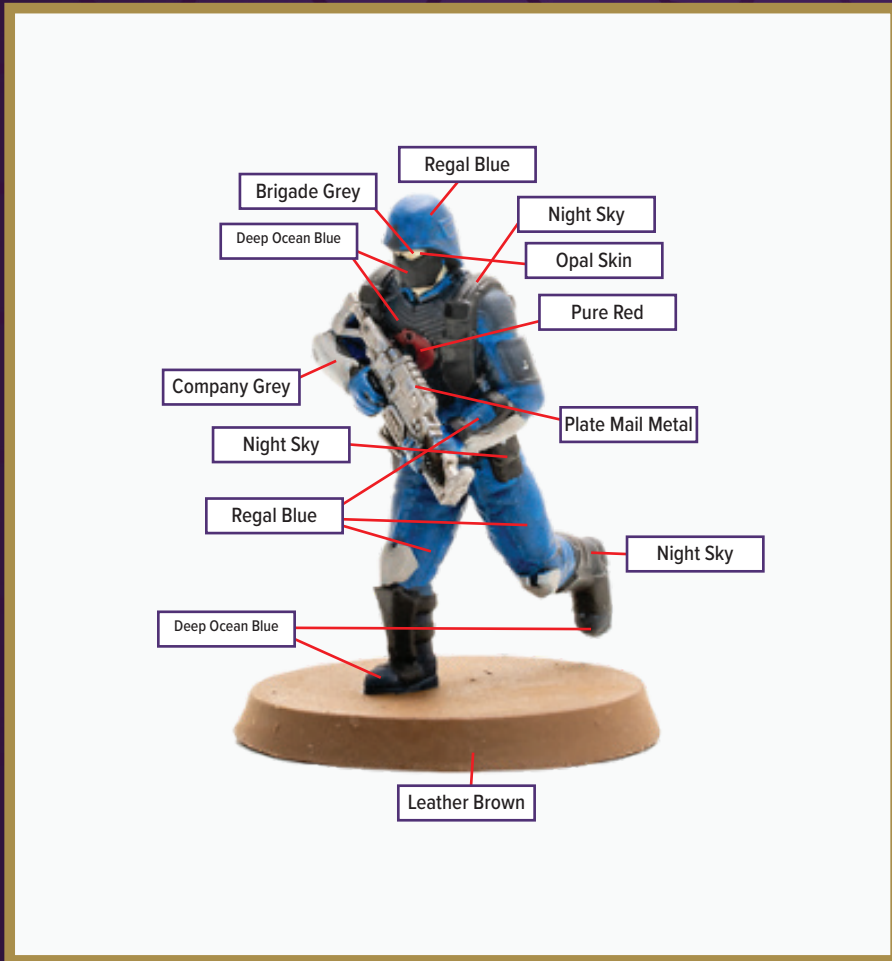

COBRA TROOPER 1

Available in *Heroscape: G.I. JOE: Cobra Troopers & Cobra Flight Pod*

 Regal Blue	 Leather Brown	 Opal Skin
 Deep Ocean Blue	 Company Grey	
 Pure Red	 Plate Mail Metal	
 Night Sky	 Brigade Grey	

Dark Tone for wash

Disclaimer: The paint colors on this guide are suggestions. Not all colors will be perfect matches.

COBRA TROOPER 2

Available in *Heroscape: G.I. JOE: Cobra Troopers & Cobra Flight Pod*

 Regal Blue	 Leather Brown	 Opal Skin
 Deep Ocean Blue	 Company Grey	
 Pure Red	 Plate Mail Metal	
 Night Sky	 Brigade Grey	

Dark Tone for wash

Disclaimer: The paint colors on this guide are suggestions. Not all colors will be perfect matches.