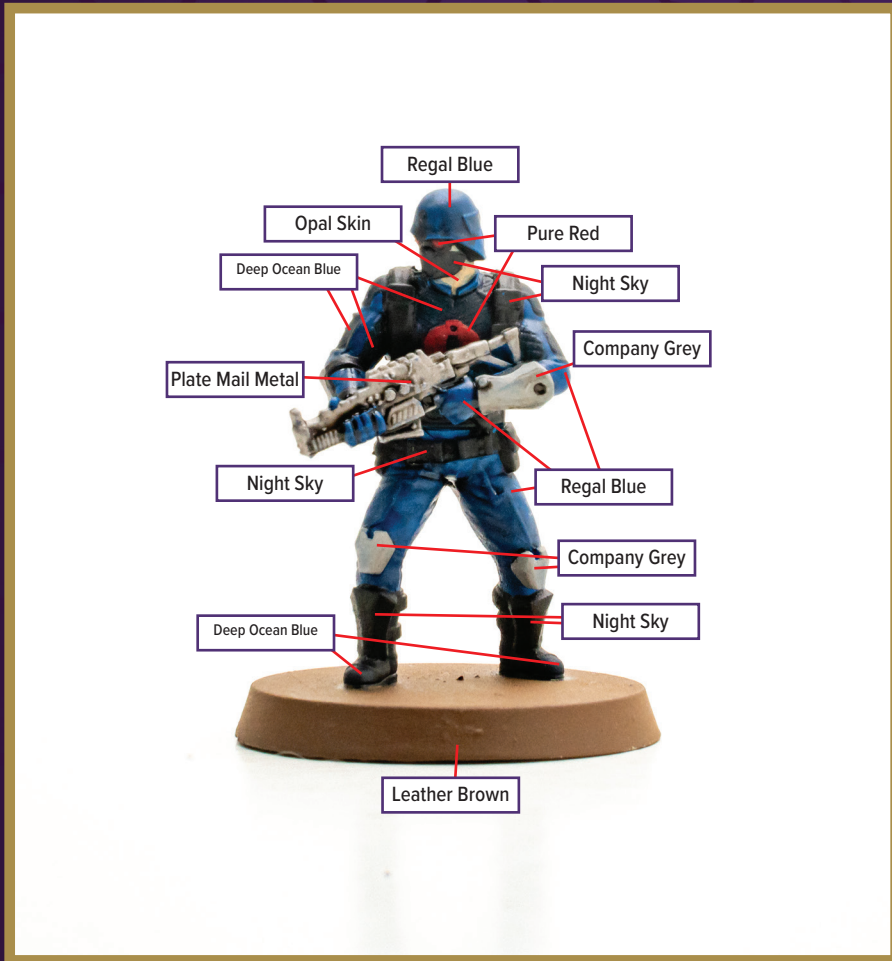

COBRA TROOPER 3