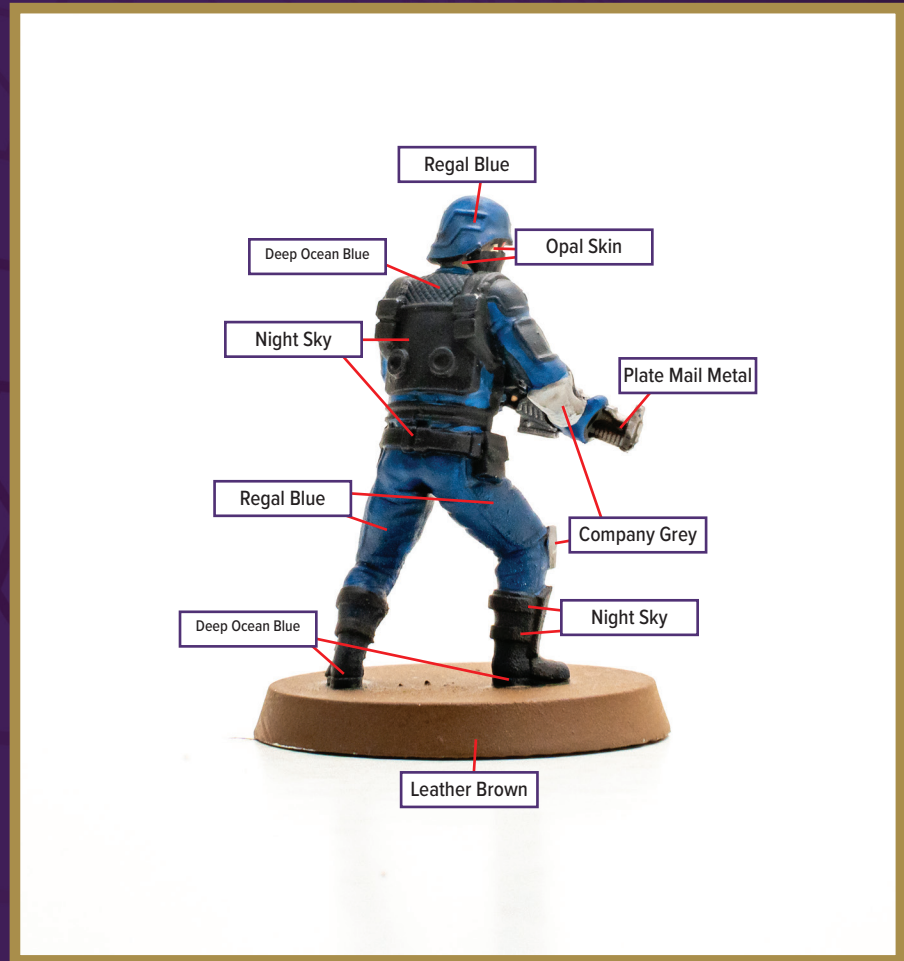

COBRA TROOPER 3