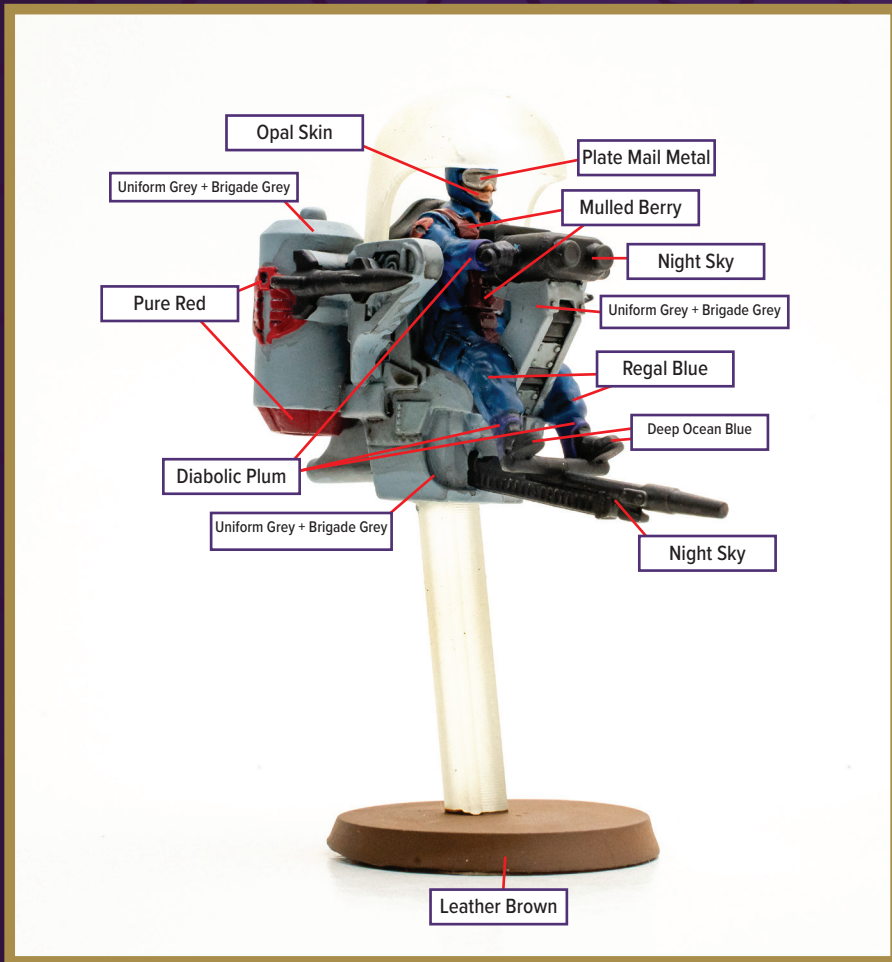

COBRA FLIGHT POD

Available in *Heroscape: G.I. JOE: Cobra Troopers & Cobra Flight Pod*

 Regal Blue	 Leather Brown	 Opal Skin
 Deep Ocean Blue	 Plate Mail Metal	 Diabolic Plum
 Pure Red	 Uniform Grey + Brigade Grey	
 Night Sky	 Mulled Berry	

Dark Tone for wash

Disclaimer: The paint colors on this guide are suggestions. Not all colors will be perfect matches.