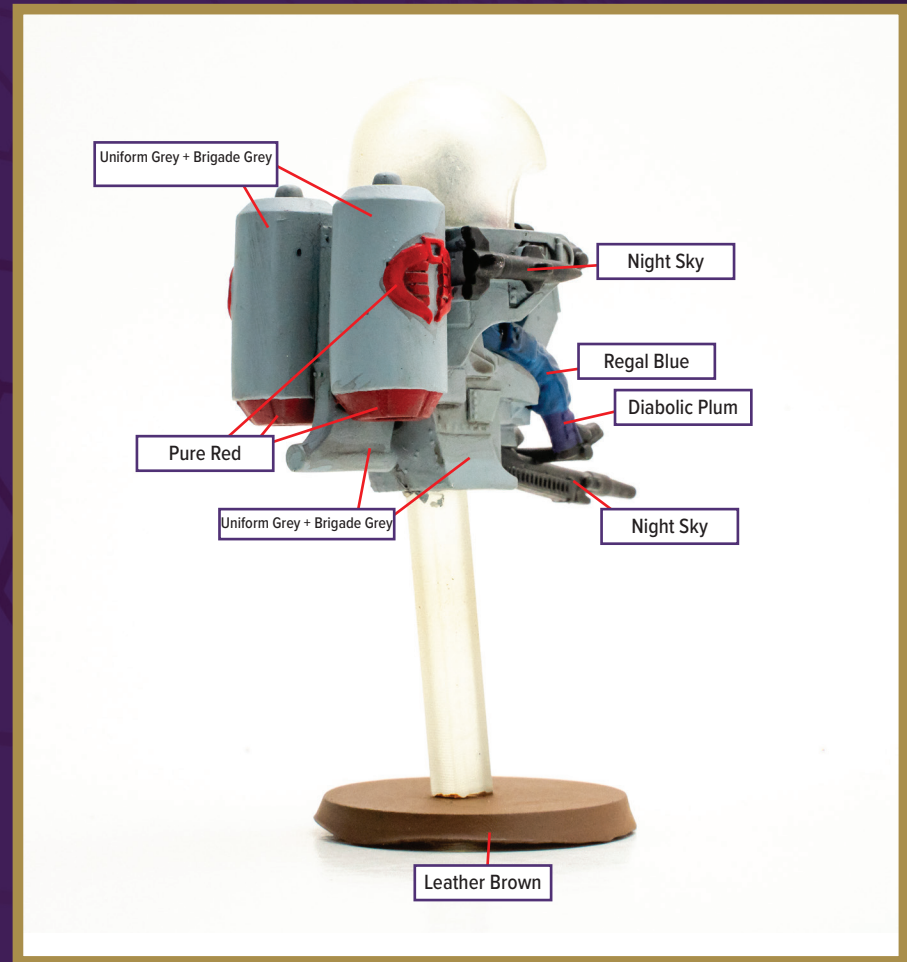

COBRA FLIGHT POD

Available in *Heroscape: G.I. JOE: Cobra Troopers & Cobra Flight Pod*

 Regal Blue	 Leather Brown	 Opal Skin
 Deep Ocean Blue	 Plate Mail Metal	 Diabolic Plum
 Pure Red	 Uniform Grey + Brigade Grey	
 Night Sky	 Mulled Berry	