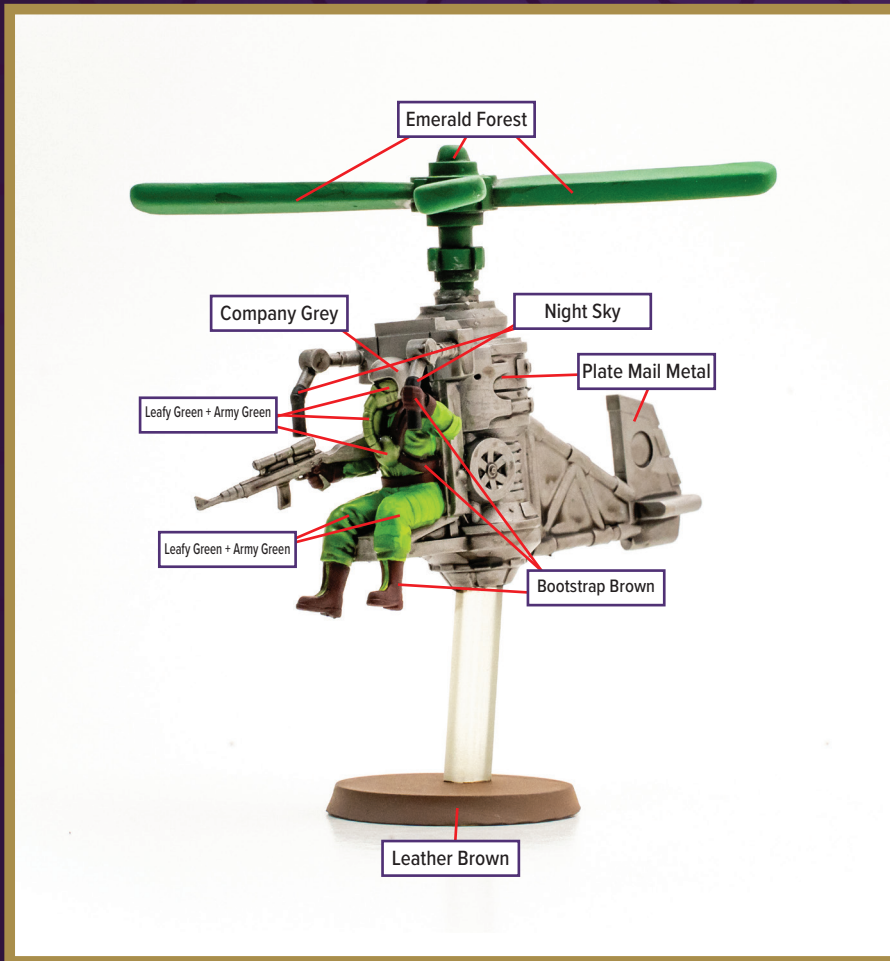

BATTLE COPTER

Available in *Heroscape: G.I. JOE: Greenshirts & Battle Copter*

 Leafy Green + Army Green	 Leather Brown
 Bootstrap Brown	 Plate Mail Metal
 Night Sky	 Emerald Forest
 Company Grey	

Dark Tone for wash