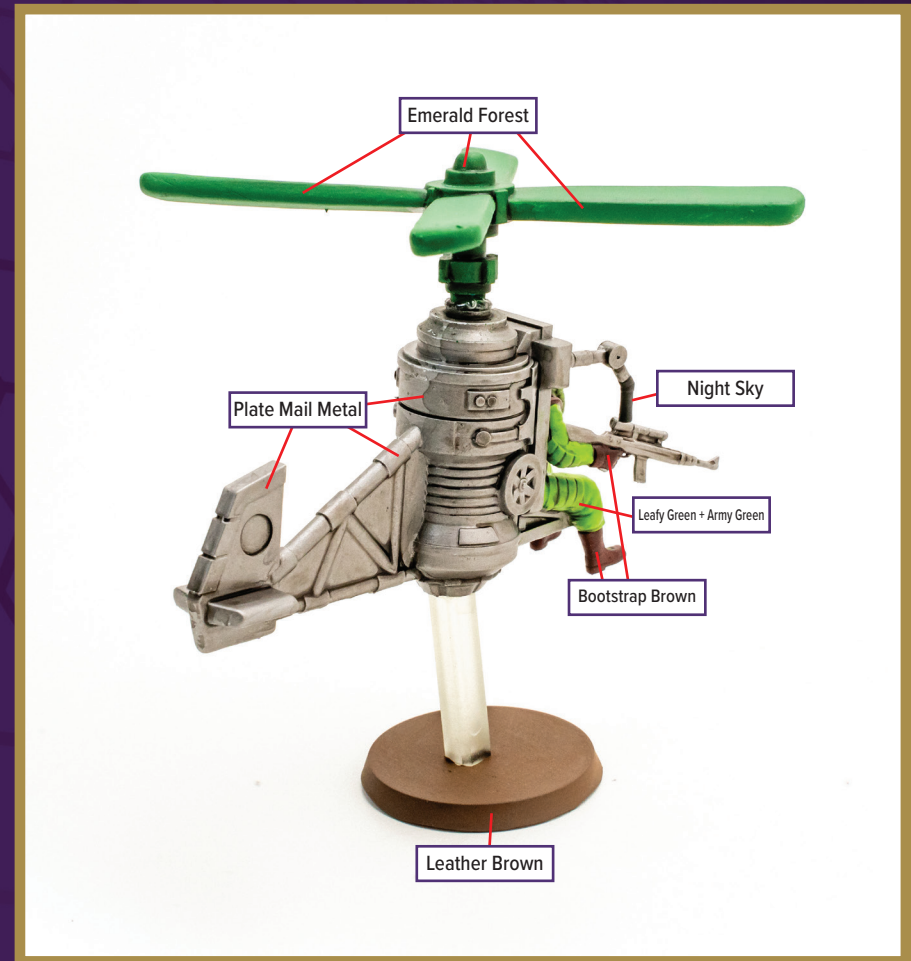

BATTLE COPTER

Available in *Heroscape: G.I. JOE: Greenshirts & Battle Copter*

 Leafy Green + Army Green	 Leather Brown
 Bootstrap Brown	 Plate Mail Metal
 Night Sky	 Emerald Forest
 Company Grey	

Dark Tone for wash