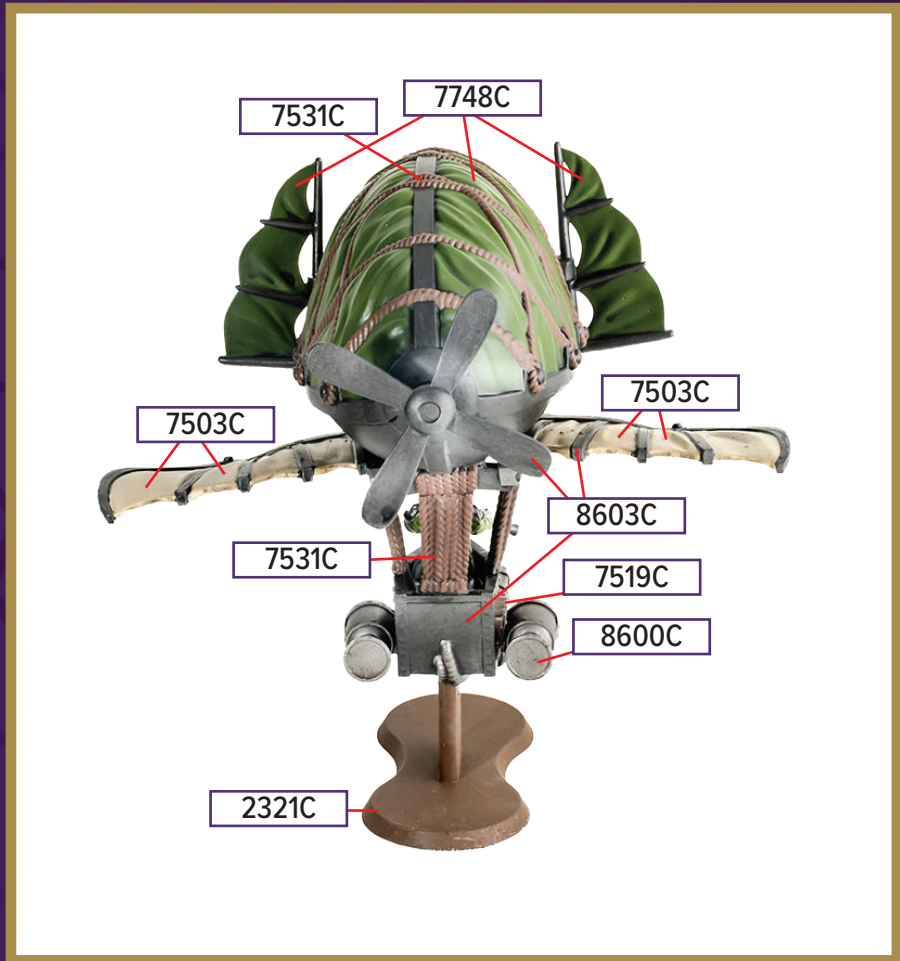

AIR MARSHALL ZED NESBITT

Available in *Boiling Tension - Air Marshall Zed Nesbitt Army Expansion*

1605C	8603C Metallic	7519C
7748C	8600C Metallic	
2321C	7531C Metallic	
Black 6C	7503C	

Black 6C for wash

*All colors are Pantone PMS