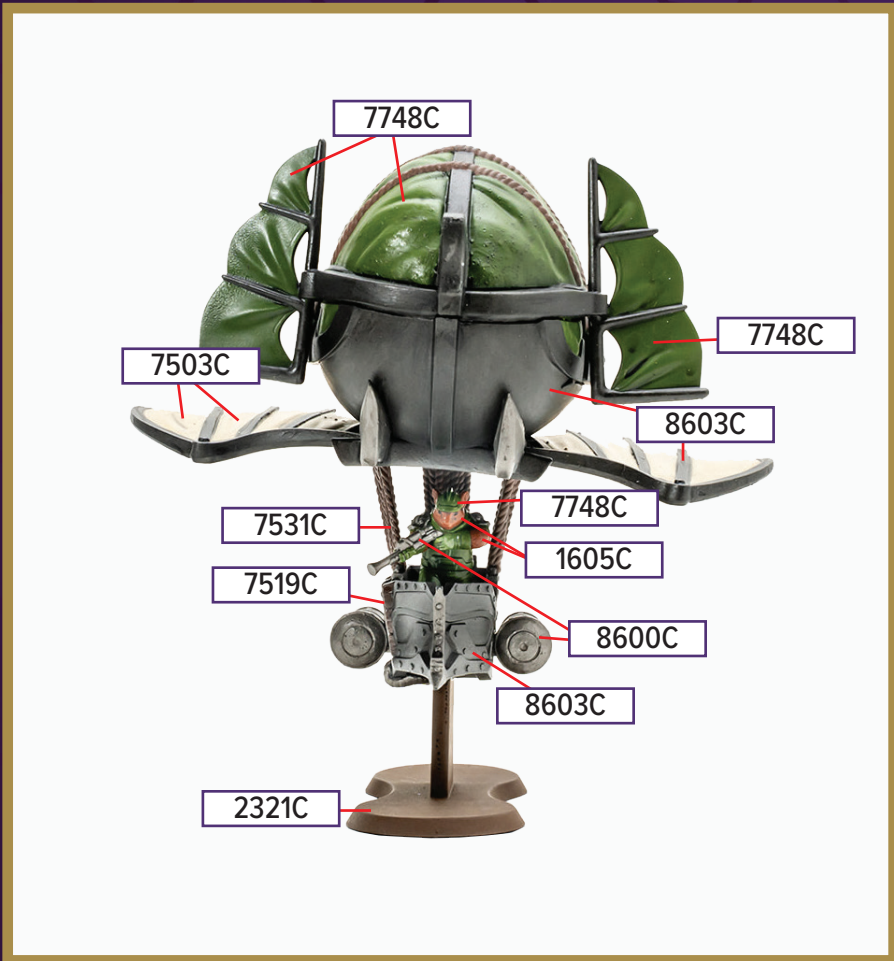

AIR MARSHALL ZED NESBITT

Available in *Boiling Tension - Air Marshall Zed Nesbitt Army Expansion*

1605C	8603C Metallic	7519C
7748C	8600C Metallic	
2321C	7531C Metallic	
Black 6C	7503C	

Black 6C for wash

*All colors are Pantone PMS