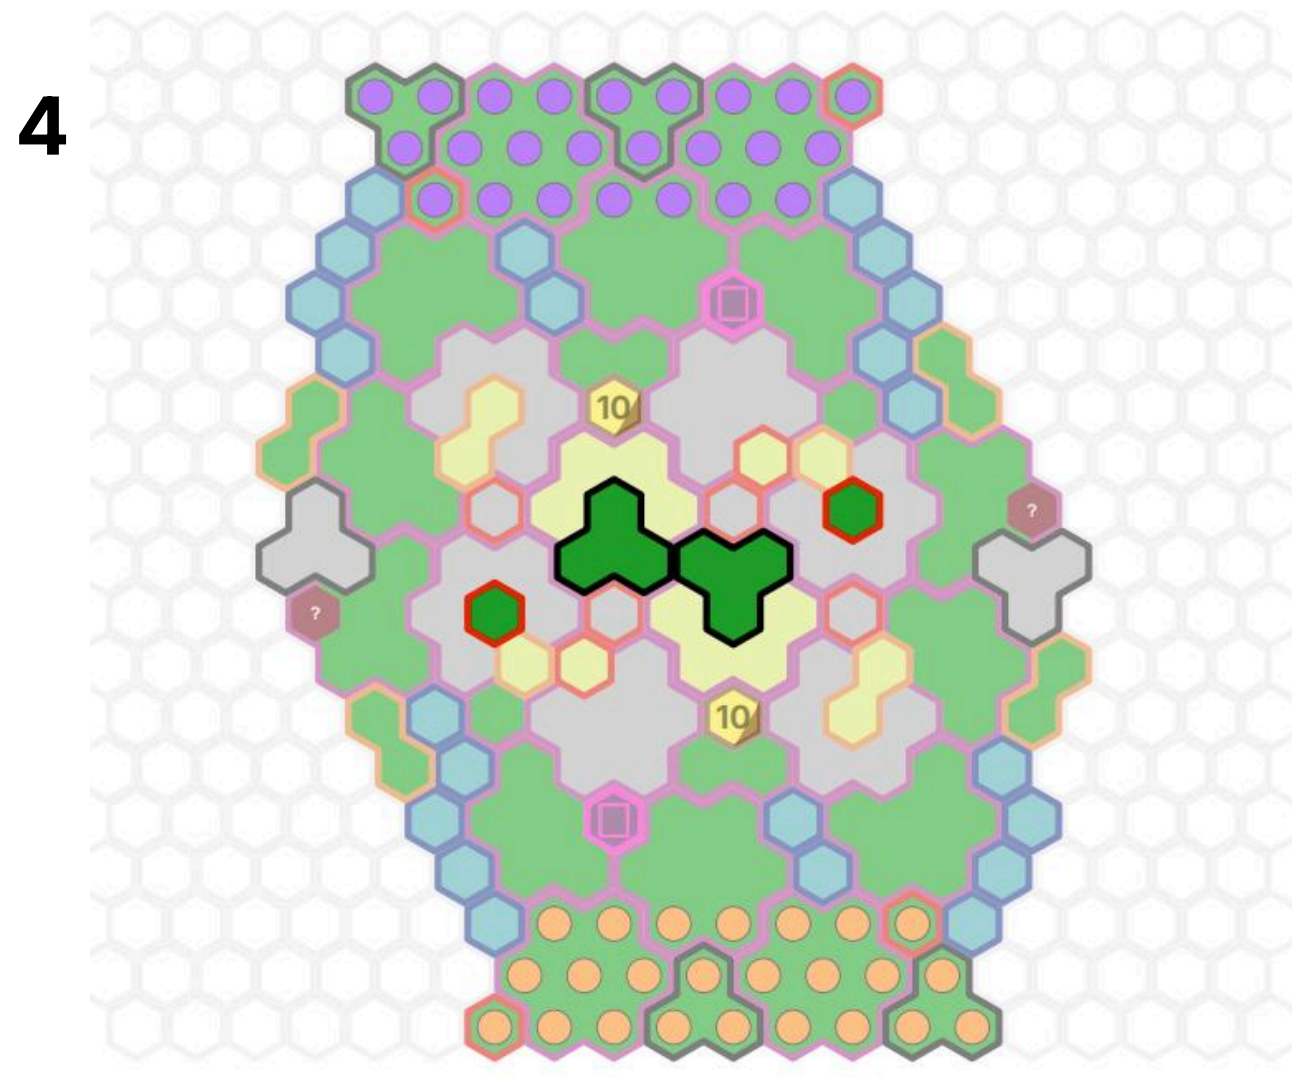

Kinetic

by superfrog