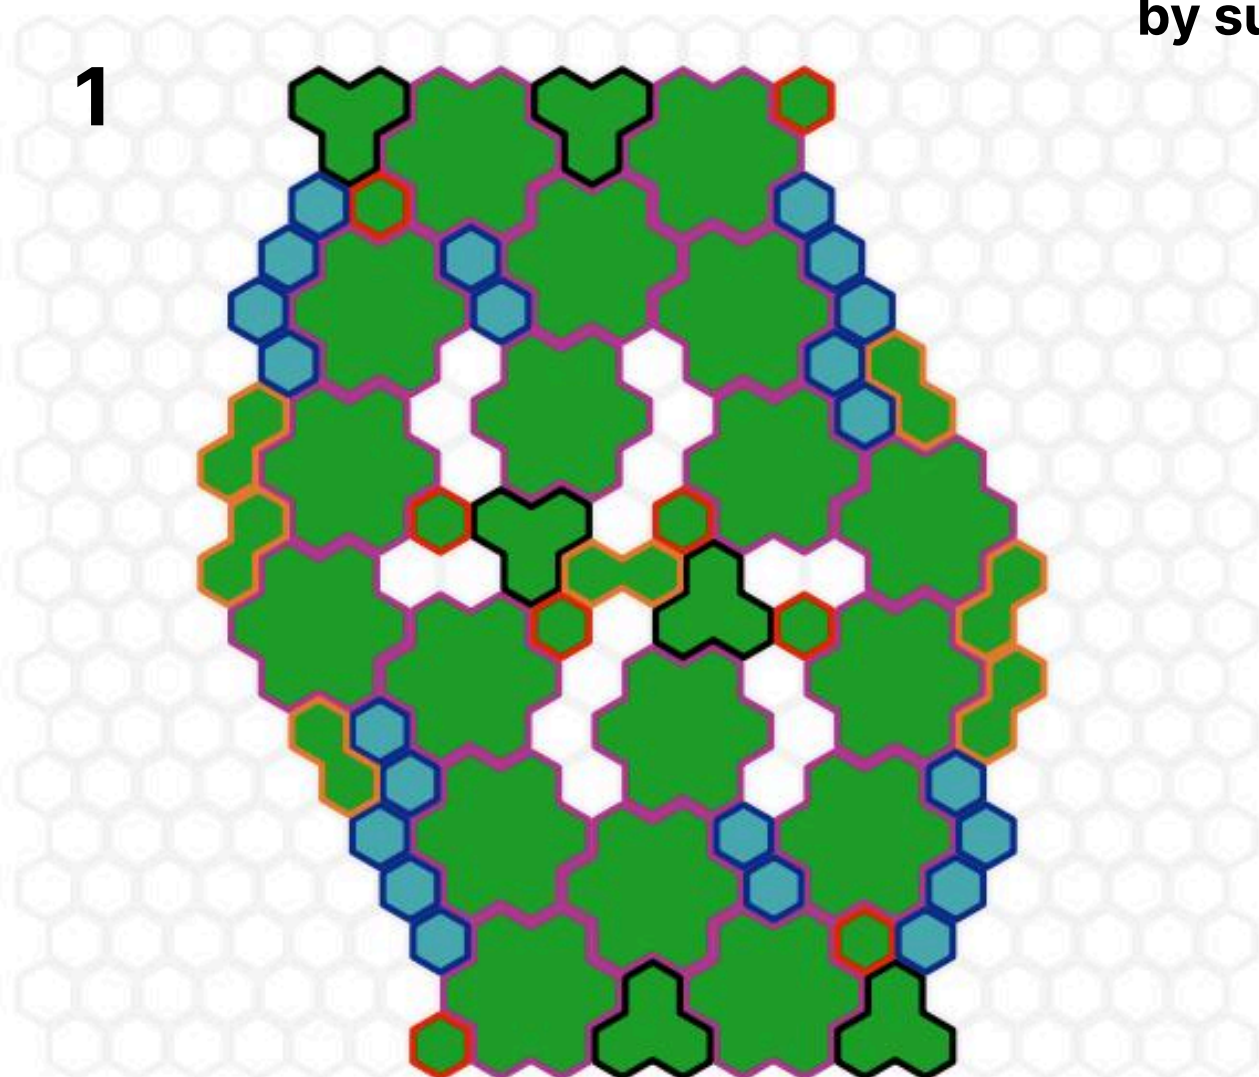

Kinetic

by superfrog