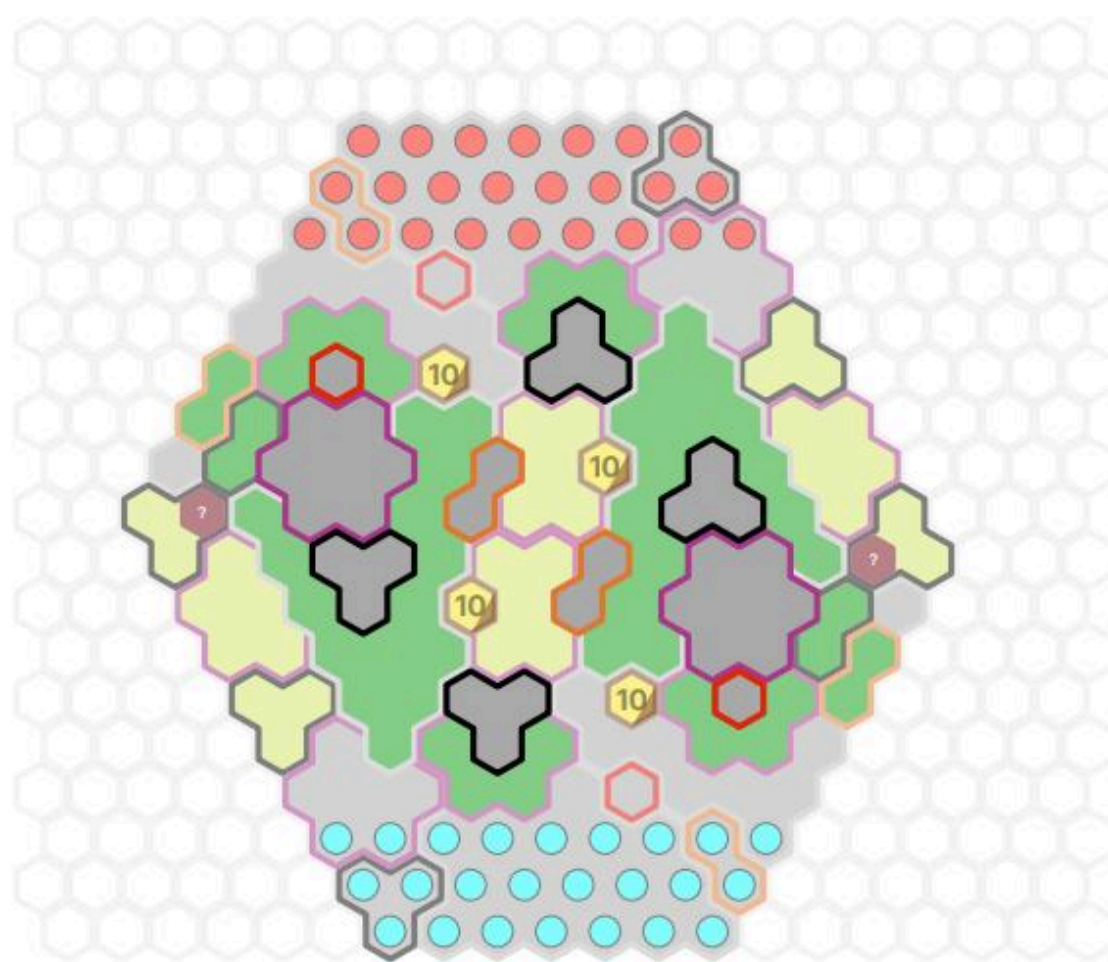

## SETUP

Notice centers and border colors	Grass dark green centers	Sand tan centers	Rock grey centers	Snow white centers with snowflakes
24 space tan borders				
7 space purple borders				
3 space black borders				
2 space yellow borders				
1 space red or blue borders				
Special Tiles				
<b>Wellspring Water</b> blue borders, white centers 		<b>Water</b> blue borders, white centers 		
<b>Connectable Walls</b> pink borders, purple centers add pillars to map on single spaces and connect with wall segments on adjacent wall spaces 		<b>Jungle Trees</b> brown borders, gold centers number indicates tree height 		

# Trampled

by superfrog

1

4

2

## SETUP

3

Notice centers and border colors	Grass dark green centers	Sand tan centers	Rock grey centers	Snow white centers with snowflakes
24 space tan borders				
7 space purple borders				
3 space black borders				
2 space yellow borders				
1 space red or blue borders				
Special Tiles				
<b>Wellspring Water</b> blue borders, white centers		<b>Water</b> blue borders, white centers		
<b>Connectable Walls</b> pink borders, purple centers add pillars to map on single spaces and connect with wall segments on adjacent wall spaces		<b>Jungle Trees</b> brown borders, gold centers number indicates tree height		