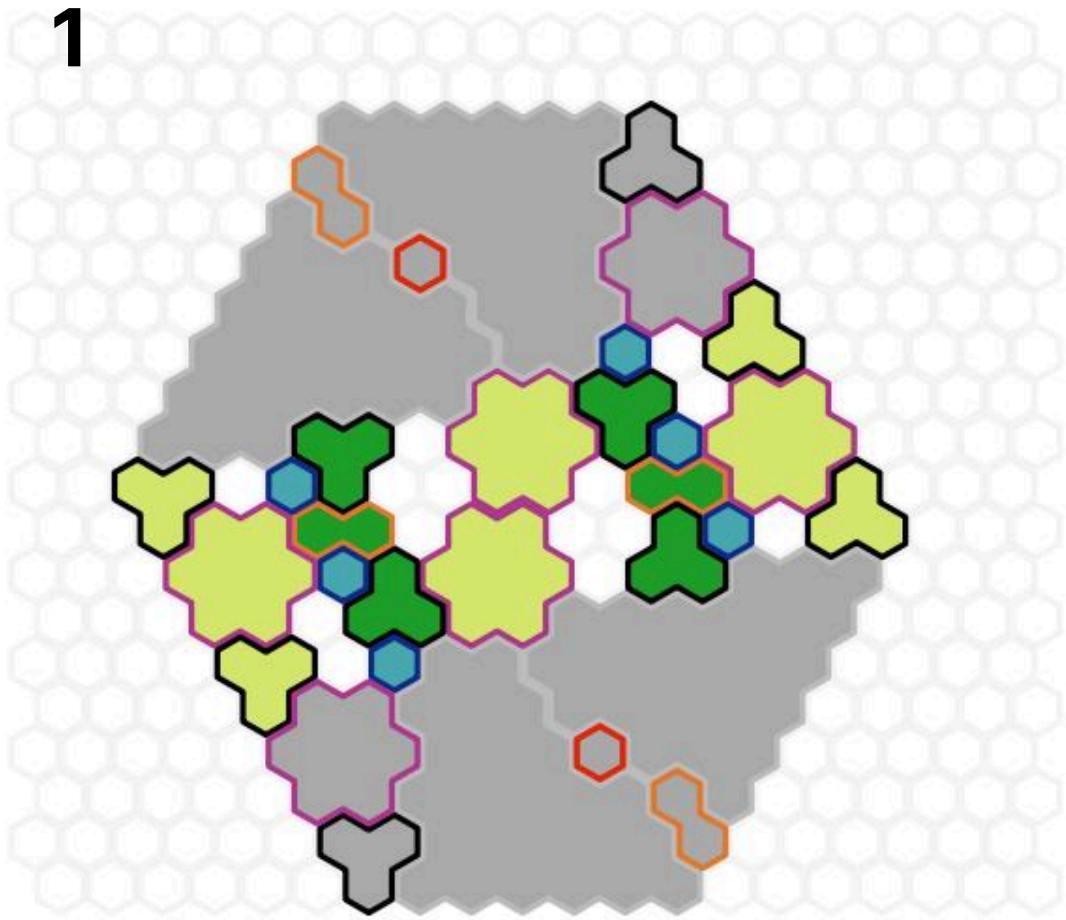

# Overthrown

by superfrog

1

2

3

4

## SETUP

Notice centers and border colors	Grass dark green centers	Sand tan centers	Rock grey centers	Snow white centers with snowflakes
24 space tan borders				
7 space purple borders				
3 space black borders				
2 space yellow borders				
1 space red or blue borders				
Special Tiles				
<b>Wellspring Water</b> blue borders, white centers		<b>Water</b> blue borders, white centers		
<b>Connectable Walls</b> pink borders, purple centers add pillars to map on single spaces and connect with wall segments on adjacent wall spaces		<b>Jungle Trees</b> brown borders, gold centers number indicates tree height		

# Trampled

by superfrog

1

4

2

## SETUP

3

Notice centers and border colors	Grass dark green centers	Sand tan centers	Rock grey centers	Snow white centers with snowflakes
24 space tan borders				
7 space purple borders				
3 space black borders				
2 space yellow borders				
1 space red or blue borders				
Special Tiles				
<b>Wellspring Water</b> blue borders, white centers		<b>Water</b> blue borders, white centers		
<b>Connectable Walls</b> pink borders, purple centers add pillars to map on single spaces and connect with wall segments on adjacent wall spaces		<b>Jungle Trees</b> brown borders, gold centers number indicates tree height		