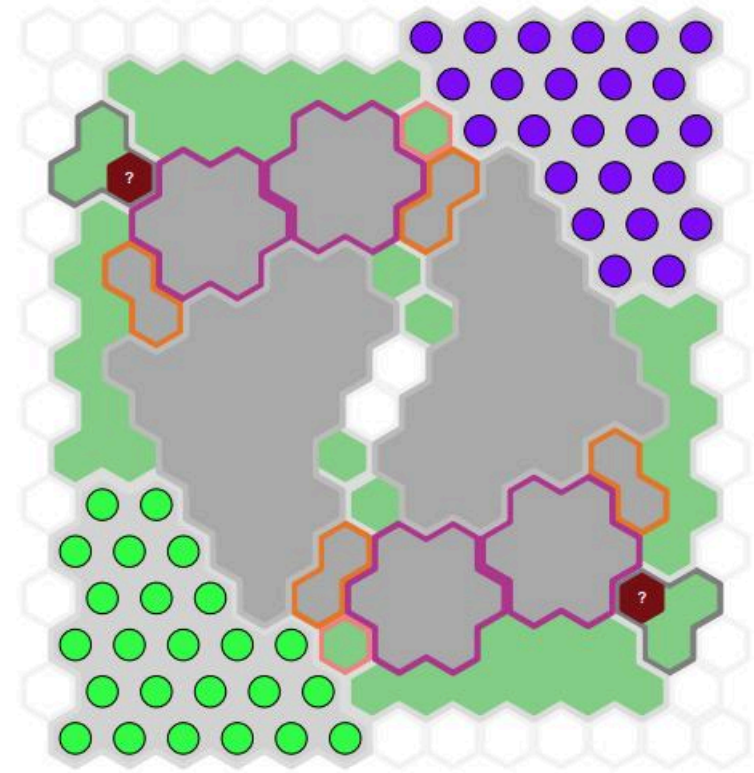

## SETUP

Notice centers and border colors	Grass dark green centers	Sand tan centers	Rock grey centers	Snow white centers with snowflakes
24 space tan borders				
7 space purple borders				
3 space black borders				
2 space yellow borders				
1 space red or blue borders				
Special Tiles				
<b>Wellspring Water</b> blue borders, white centers 		<b>Water</b> blue borders, white centers 		
<b>Connectable Walls</b> pink borders, purple centers add pillars to map on single spaces and connect with wall segments on adjacent wall spaces 		<b>Jungle Trees</b> brown borders, gold centers number indicates tree height 		

# Overthrown

by superfrog

1

2

3

4

## SETUP

3

Notice centers and border colors	Grass dark green centers	Sand tan centers	Rock grey centers	Snow white centers with snowflakes
24 space tan borders				
7 space purple borders				
3 space black borders				
2 space yellow borders				
1 space red or blue borders				
Special Tiles				
<b>Wellspring Water</b> blue borders, white centers		<b>Water</b> blue borders, white centers		
<b>Connectable Walls</b> pink borders, purple centers add pillars to map on single spaces and connect with wall segments on adjacent wall spaces		<b>Jungle Trees</b> brown borders, gold centers number indicates tree height		