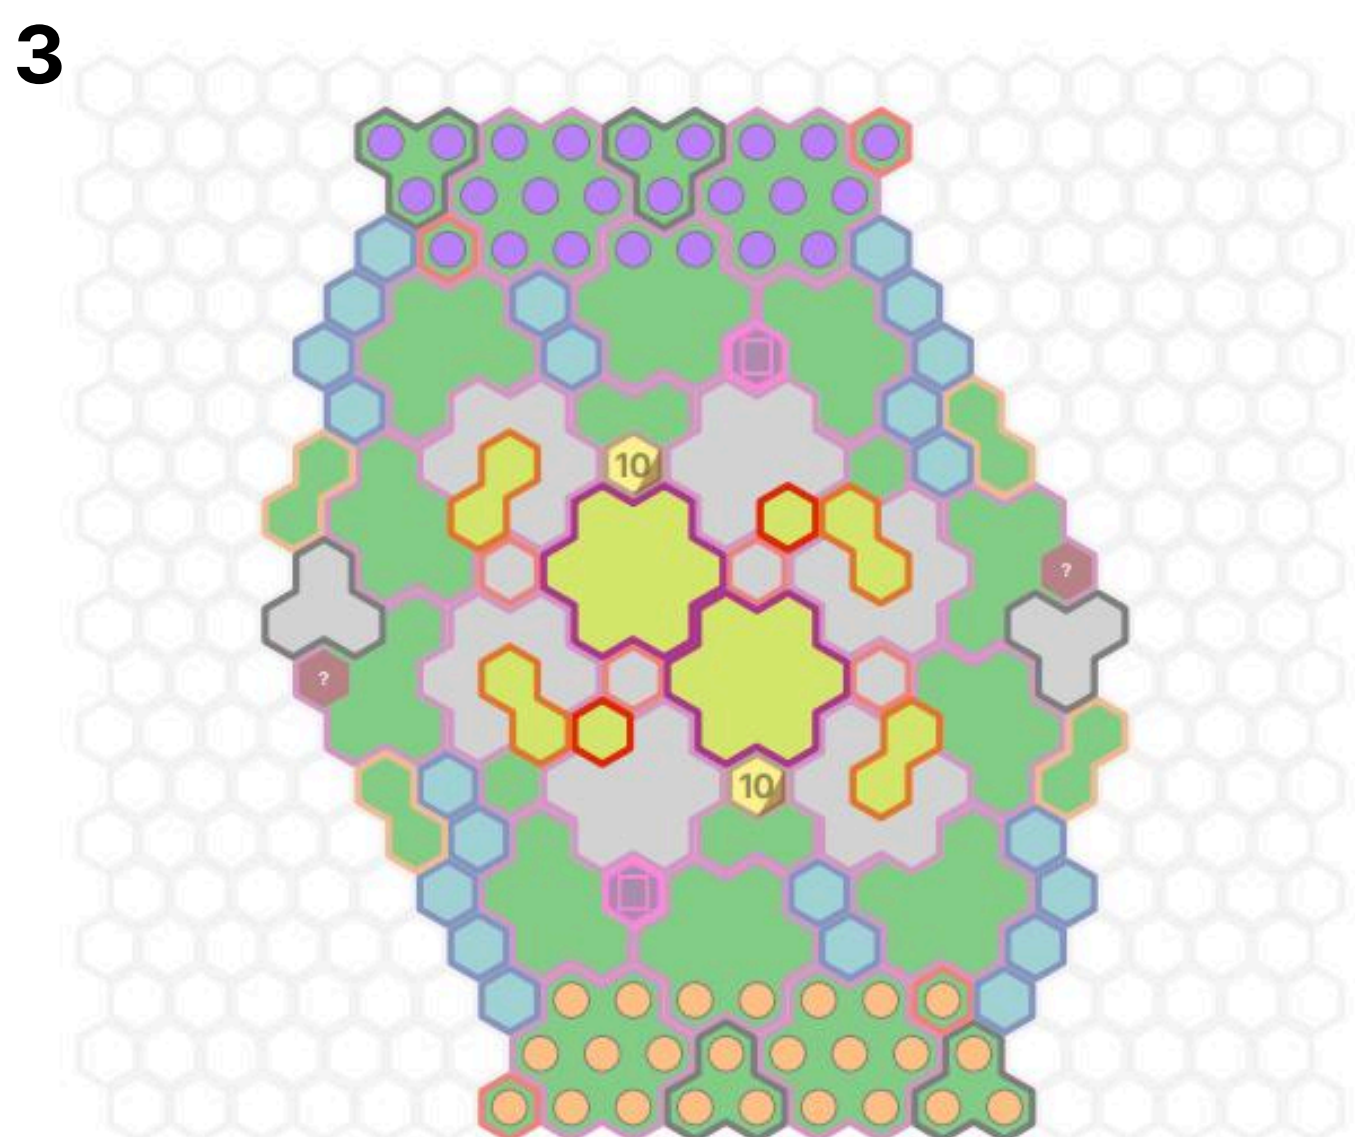

Kinetic

by superfrog