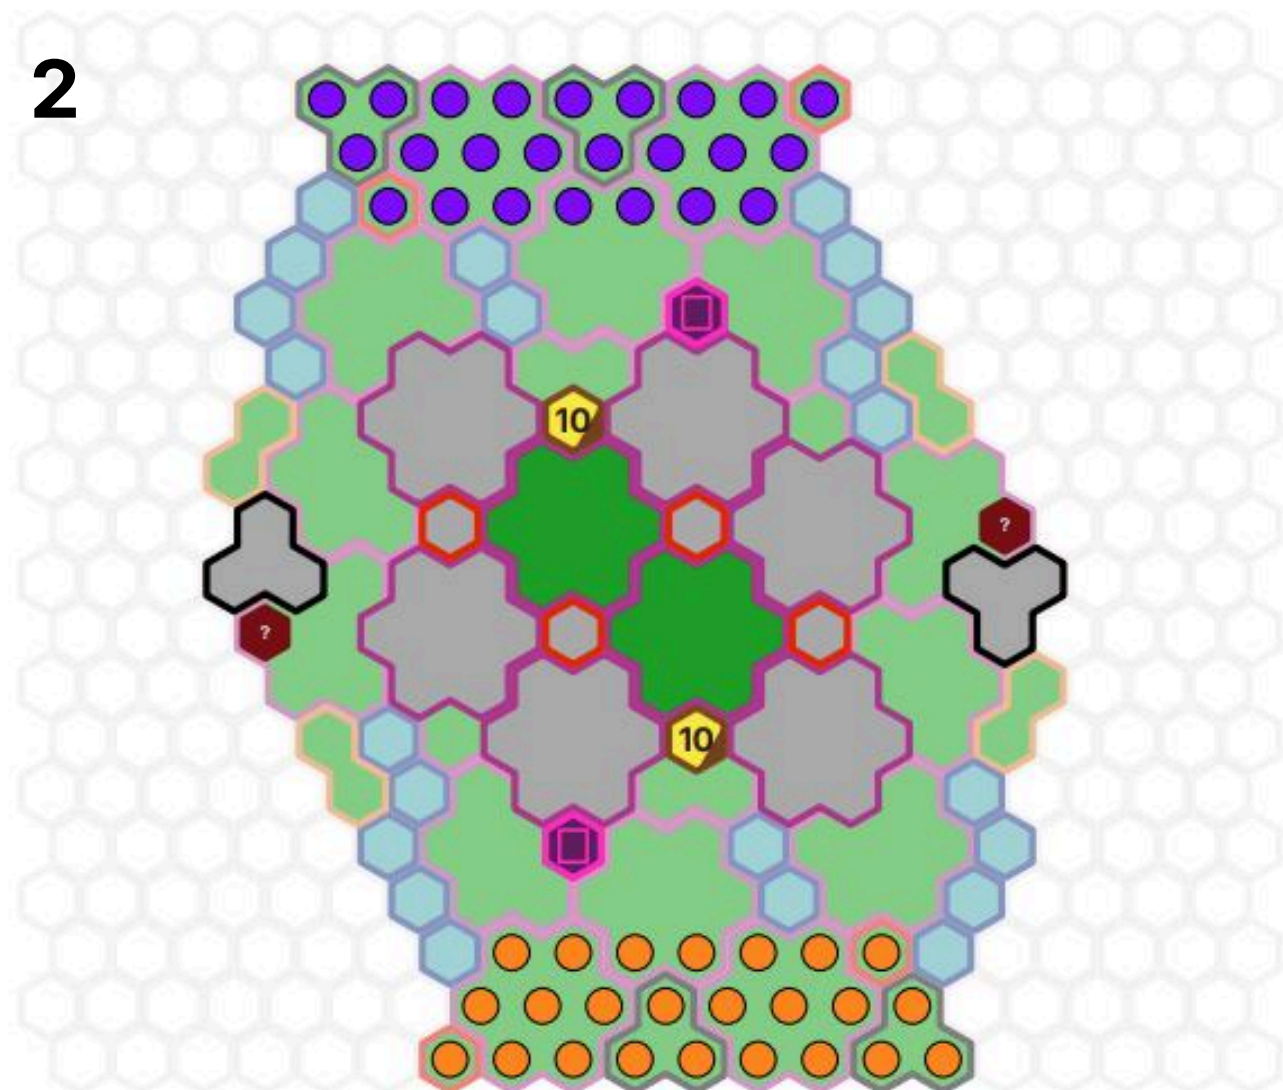

Kinetic

by superfrog