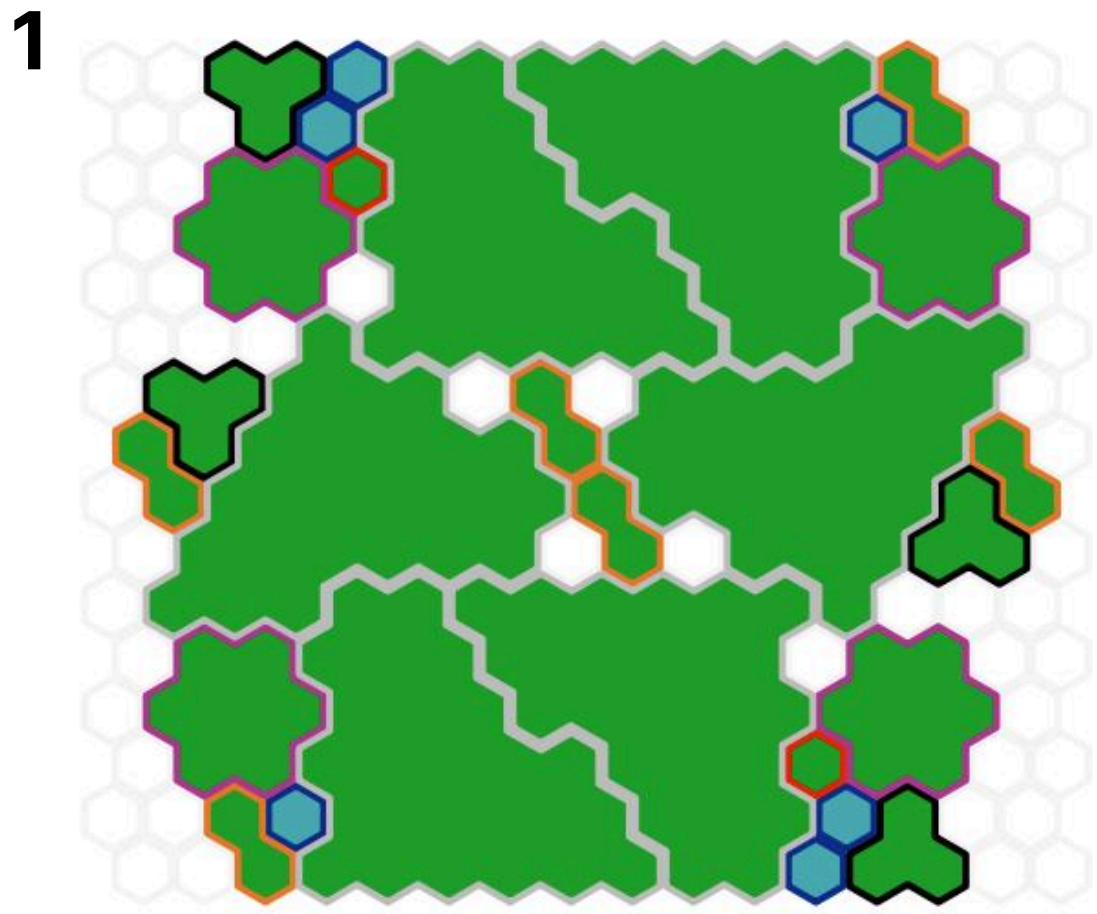

## SETUP

Notice centers and border colors	Grass dark green centers	Sand tan centers	Rock grey centers	Snow white centers with snowflakes
24 space tan borders				
7 space purple borders				
3 space black borders				
2 space yellow borders				
1 space red or blue borders				
Special Tiles				
<b>Wellspring Water</b> blue borders, white centers 		<b>Water</b> blue borders, white centers 		
<b>Connectable Walls</b> pink borders, purple centers add pillars to map on single spaces and connect with wall segments on adjacent wall spaces 		<b>Jungle Trees</b> brown borders, gold centers number indicates tree height 		

## SETUP

3

Notice centers and border colors	Grass dark green centers	Sand tan centers	Rock grey centers	Snow white centers with snowflakes
24 space tan borders				
7 space purple borders				
3 space black borders				
2 space yellow borders				
1 space red or blue borders				
Special Tiles				
<b>Wellspring Water</b> blue borders, white centers		<b>Water</b> blue borders, white centers		
<b>Connectable Walls</b> pink borders, purple centers add pillars to map on single spaces and connect with wall segments on adjacent wall spaces		<b>Jungle Trees</b> brown borders, gold centers number indicates tree height		