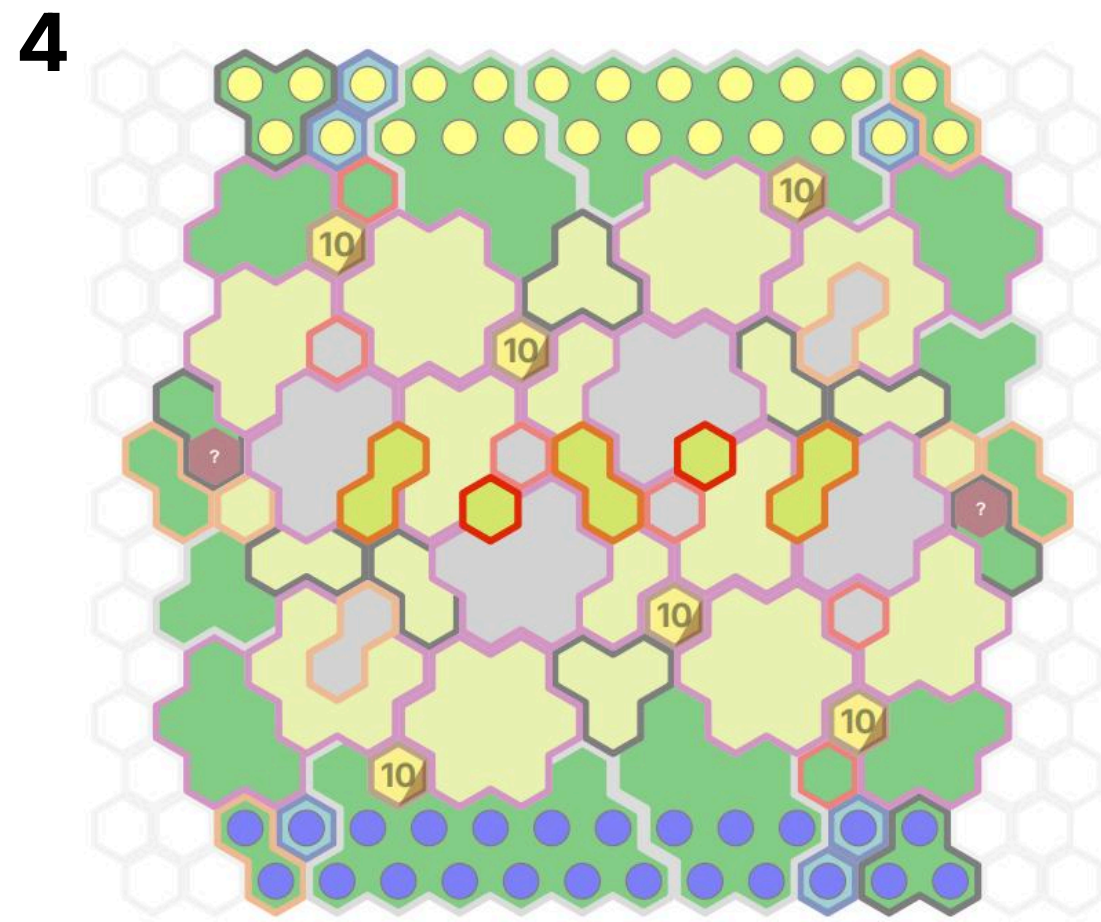

## SETUP

Notice centers and border colors	Grass dark green centers	Sand tan centers	Rock grey centers	Snow white centers with snowflakes
24 space tan borders				
7 space purple borders				
3 space black borders				
2 space yellow borders				
1 space red or blue borders				
Special Tiles				
<b>Wellspring Water</b> blue borders, white centers 		<b>Water</b> blue borders, white centers 		
<b>Connectable Walls</b> pink borders, purple centers add pillars to map on single spaces and connect with wall segments on adjacent wall spaces 		<b>Jungle Trees</b> brown borders, gold centers number indicates tree height 		

## SETUP

3

Notice centers and border colors	Grass dark green centers	Sand tan centers	Rock grey centers	Snow white centers with snowflakes
24 space tan borders				
7 space purple borders				
3 space black borders				
2 space yellow borders				
1 space red or blue borders				
Special Tiles				
<b>Wellspring Water</b> blue borders, white centers		<b>Water</b> blue borders, white centers		
<b>Connectable Walls</b> pink borders, purple centers add pillars to map on single spaces and connect with wall segments on adjacent wall spaces		<b>Jungle Trees</b> brown borders, gold centers number indicates tree height		