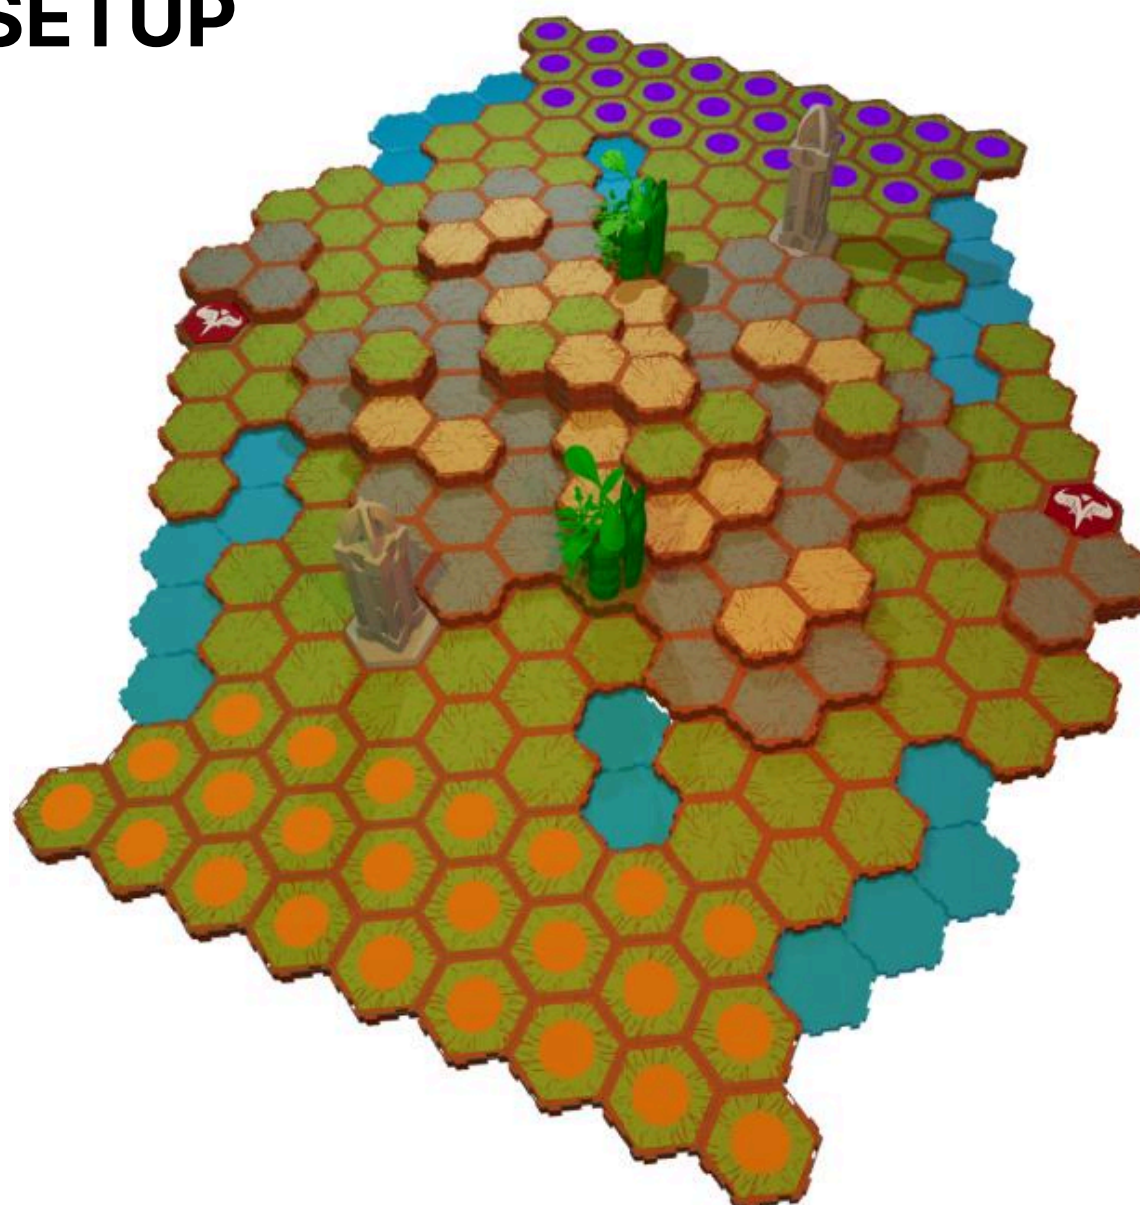

Kinetic

by superfrog

SETUP