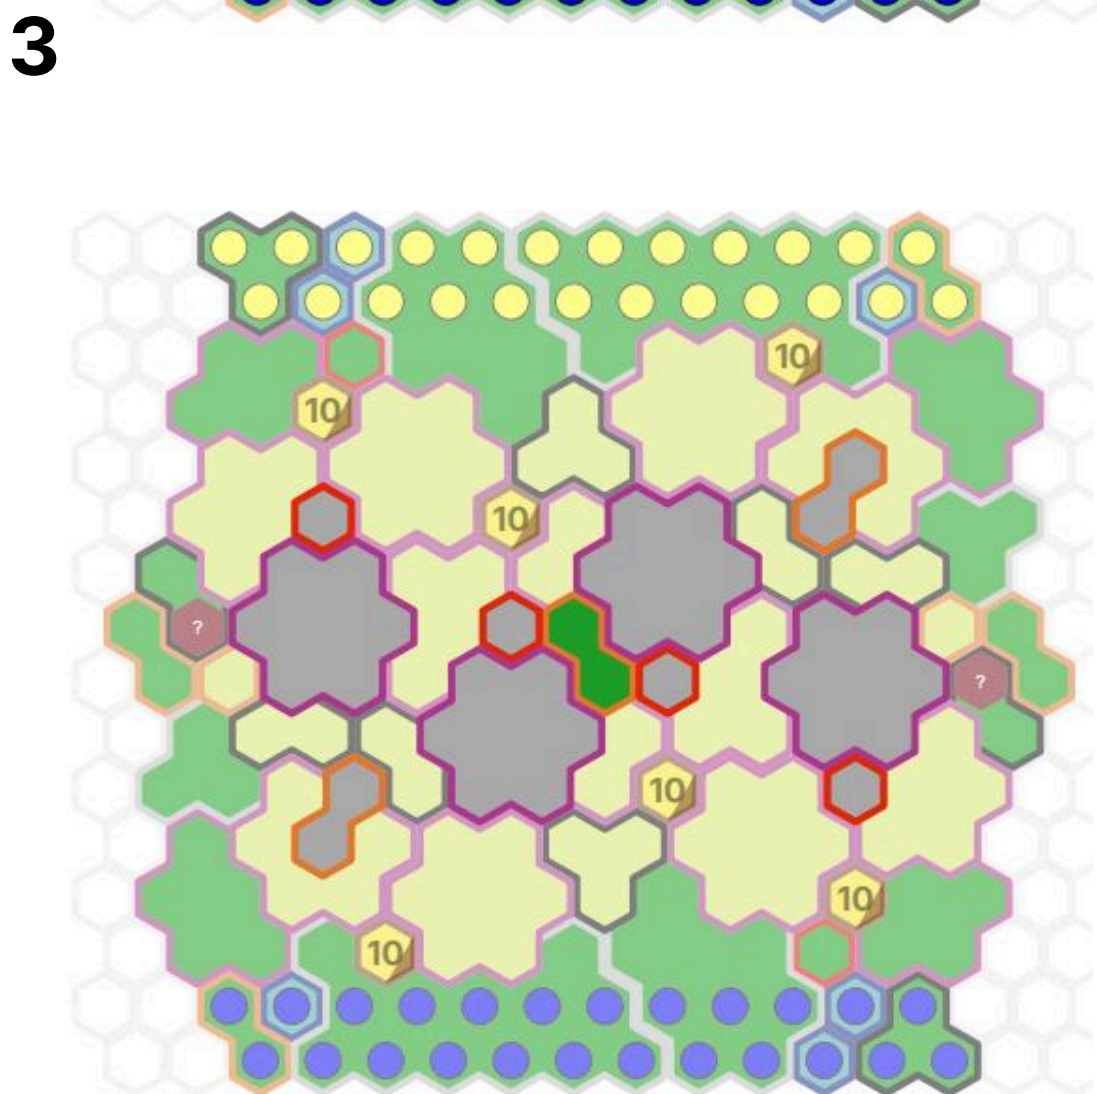

## SETUP

Notice centers and border colors	Grass dark green centers	Sand tan centers	Rock grey centers	Snow white centers with snowflakes
24 space tan borders				
7 space purple borders				
3 space black borders				
2 space yellow borders				
1 space red or blue borders				
Special Tiles				
<b>Wellspring Water</b> blue borders, white centers 		<b>Water</b> blue borders, white centers 		
<b>Connectable Walls</b> pink borders, purple centers add pillars to map on single spaces and connect with wall segments on adjacent wall spaces 		<b>Jungle Trees</b> brown borders, gold centers number indicates tree height 		

## SETUP

3

Notice centers and border colors	Grass dark green centers	Sand tan centers	Rock grey centers	Snow white centers with snowflakes
24 space tan borders				
7 space purple borders				
3 space black borders				
2 space yellow borders				
1 space red or blue borders				
Special Tiles				
<b>Wellspring Water</b> blue borders, white centers		<b>Water</b> blue borders, white centers		
<b>Connectable Walls</b> pink borders, purple centers add pillars to map on single spaces and connect with wall segments on adjacent wall spaces		<b>Jungle Trees</b> brown borders, gold centers number indicates tree height		