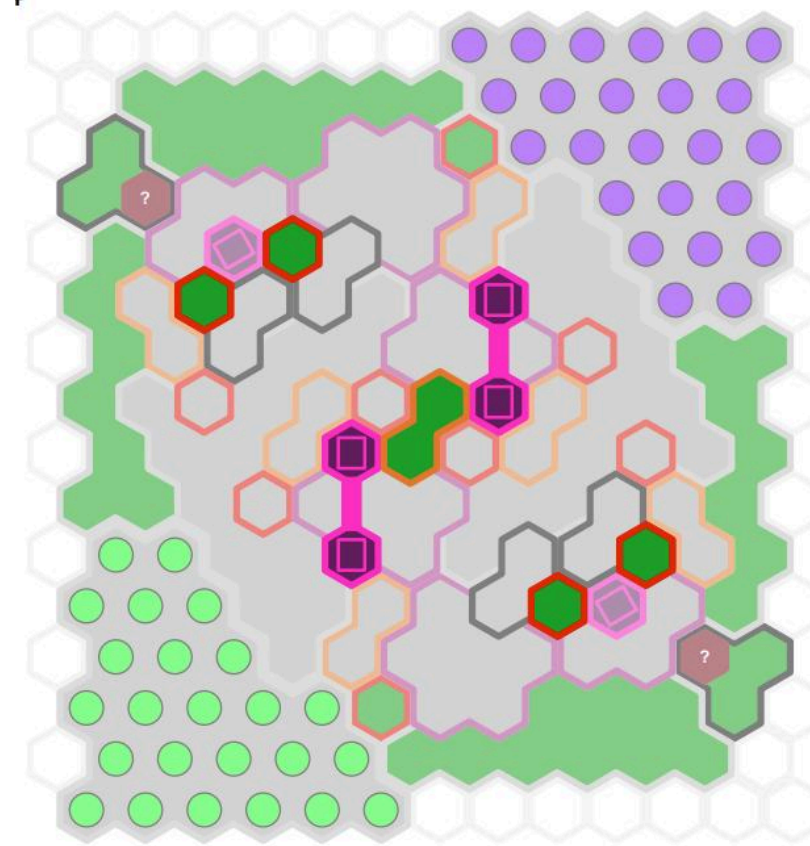

## SETUP

Notice centers and border colors	Grass dark green centers	Sand tan centers	Rock grey centers	Snow white centers with snowflakes
24 space tan borders				
7 space purple borders				
3 space black borders				
2 space yellow borders				
1 space red or blue borders				
Special Tiles				
<b>Wellspring Water</b> blue borders, white centers 		<b>Water</b> blue borders, white centers 		
<b>Connectable Walls</b> pink borders, purple centers add pillars to map on single spaces and connect with wall segments on adjacent wall spaces 		<b>Jungle Trees</b> brown borders, gold centers number indicates tree height 		

# Overthrown

by superfrog

1

2

3

4

## SETUP

3

Notice centers and border colors	Grass dark green centers	Sand tan centers	Rock grey centers	Snow white centers with snowflakes
24 space tan borders				
7 space purple borders				
3 space black borders				
2 space yellow borders				
1 space red or blue borders				
Special Tiles				
<b>Wellspring Water</b> blue borders, white centers		<b>Water</b> blue borders, white centers		
<b>Connectable Walls</b> pink borders, purple centers add pillars to map on single spaces and connect with wall segments on adjacent wall spaces		<b>Jungle Trees</b> brown borders, gold centers number indicates tree height		