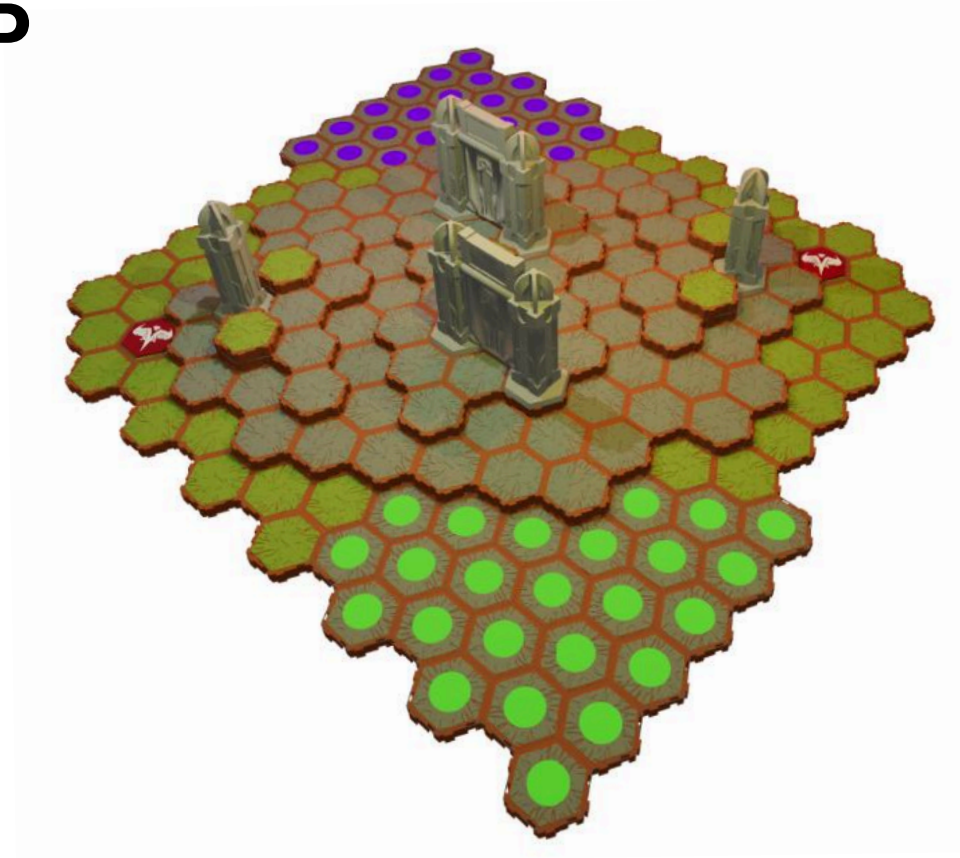

## SETUP

Notice centers and border colors	Grass dark green centers	Sand tan centers	Rock grey centers	Snow white centers with snowflakes
24 space tan borders				
7 space purple borders				
3 space black borders				
2 space yellow borders				
1 space red or blue borders				
Special Tiles				
<b>Wellspring Water</b> blue borders, white centers 		<b>Water</b> blue borders, white centers 		
<b>Connectable Walls</b> pink borders, purple centers add pillars to map on single spaces and connect with wall segments on adjacent wall spaces 		<b>Jungle Trees</b> brown borders, gold centers number indicates tree height 		

# Overthrown

by superfrog

1

2

3

4

## SETUP

3

Notice centers and border colors	Grass dark green centers	Sand tan centers	Rock grey centers	Snow white centers with snowflakes
24 space tan borders				
7 space purple borders				
3 space black borders				
2 space yellow borders				
1 space red or blue borders				
Special Tiles				
<b>Wellspring Water</b> blue borders, white centers		<b>Water</b> blue borders, white centers		
<b>Connectable Walls</b> pink borders, purple centers add pillars to map on single spaces and connect with wall segments on adjacent wall spaces		<b>Jungle Trees</b> brown borders, gold centers number indicates tree height		