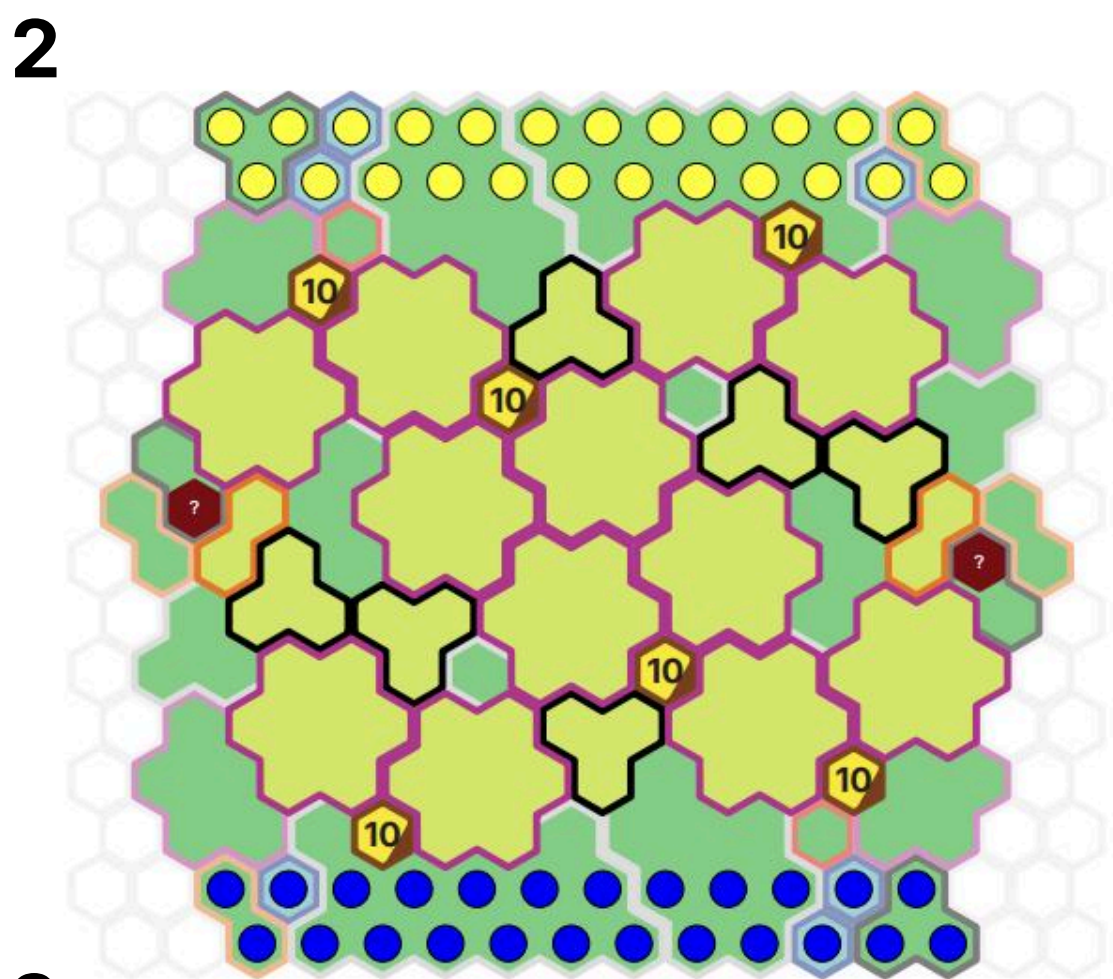

# Tranquil

by superfrog

## SETUP

Notice centers and border colors	Grass dark green centers	Sand tan centers	Rock grey centers	Snow white centers with snowflakes
24 space tan borders				
7 space purple borders				
3 space black borders				
2 space yellow borders				
1 space red or blue borders				
Special Tiles				
<b>Wellspring Water</b> blue borders, white centers 		<b>Water</b> blue borders, white centers 		
<b>Connectable Walls</b> pink borders, purple centers add pillars to map on single spaces and connect with wall segments on adjacent wall spaces 		<b>Jungle Trees</b> brown borders, gold centers number indicates tree height 		

## SETUP

3

Notice centers and border colors	Grass dark green centers	Sand tan centers	Rock grey centers	Snow white centers with snowflakes
24 space tan borders				
7 space purple borders				
3 space black borders				
2 space yellow borders				
1 space red or blue borders				
Special Tiles				
<b>Wellspring Water</b> blue borders, white centers		<b>Water</b> blue borders, white centers		
<b>Connectable Walls</b> pink borders, purple centers add pillars to map on single spaces and connect with wall segments on adjacent wall spaces		<b>Jungle Trees</b> brown borders, gold centers number indicates tree height		