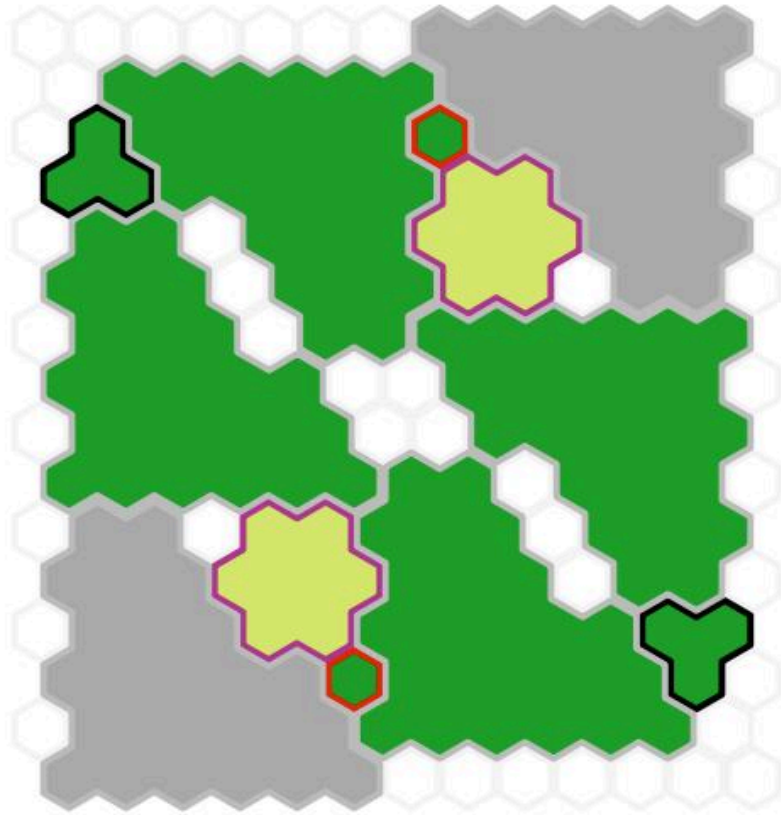

## SETUP

Notice centers and border colors	Grass dark green centers	Sand tan centers	Rock grey centers	Snow white centers with snowflakes
24 space tan borders				
7 space purple borders				
3 space black borders				
2 space yellow borders				
1 space red or blue borders				
Special Tiles				
<b>Wellspring Water</b> blue borders, white centers 		<b>Water</b> blue borders, white centers 		
<b>Connectable Walls</b> pink borders, purple centers add pillars to map on single spaces and connect with wall segments on adjacent wall spaces 		<b>Jungle Trees</b> brown borders, gold centers number indicates tree height 		

# Overthrown

by superfrog

1

2

3

4

## SETUP

3

Notice centers and border colors	Grass dark green centers	Sand tan centers	Rock grey centers	Snow white centers with snowflakes
24 space tan borders				
7 space purple borders				
3 space black borders				
2 space yellow borders				
1 space red or blue borders				
Special Tiles				
<b>Wellspring Water</b> blue borders, white centers		<b>Water</b> blue borders, white centers		
<b>Connectable Walls</b> pink borders, purple centers add pillars to map on single spaces and connect with wall segments on adjacent wall spaces		<b>Jungle Trees</b> brown borders, gold centers number indicates tree height		