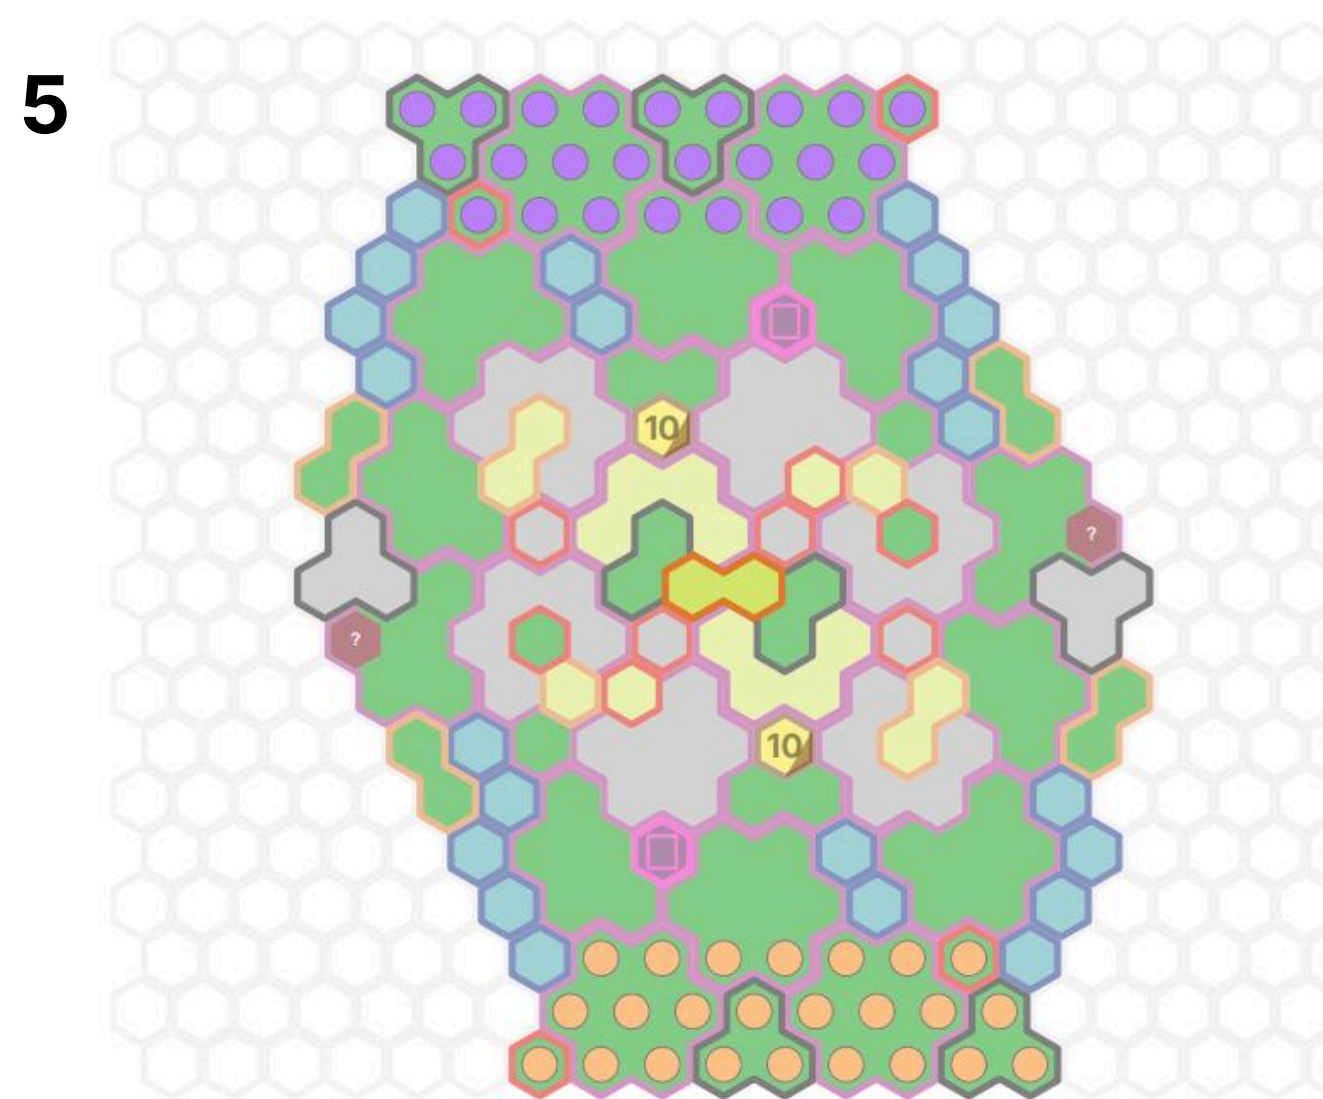

Kinetic

by superfrog