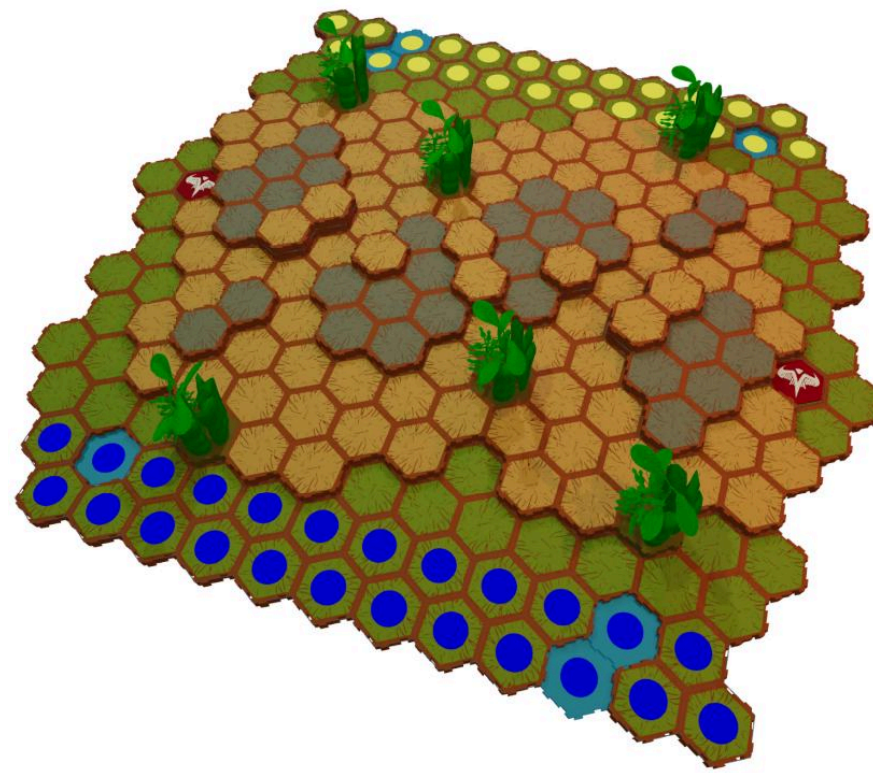

# Tranquil

by superfrog

## SETUP

Notice centers and border colors	Grass dark green centers	Sand tan centers	Rock grey centers	Snow white centers with snowflakes
24 space tan borders				
7 space purple borders				
3 space black borders				
2 space yellow borders				
1 space red or blue borders				
Special Tiles				
<b>Wellspring Water</b> blue borders, white centers 		<b>Water</b> blue borders, white centers 		
<b>Connectable Walls</b> pink borders, purple centers add pillars to map on single spaces and connect with wall segments on adjacent wall spaces 		<b>Jungle Trees</b> brown borders, gold centers number indicates tree height 		

## SETUP

3

Notice centers and border colors	Grass dark green centers	Sand tan centers	Rock grey centers	Snow white centers with snowflakes
24 space tan borders				
7 space purple borders				
3 space black borders				
2 space yellow borders				
1 space red or blue borders				
Special Tiles				
<b>Wellspring Water</b> blue borders, white centers		<b>Water</b> blue borders, white centers		
<b>Connectable Walls</b> pink borders, purple centers add pillars to map on single spaces and connect with wall segments on adjacent wall spaces		<b>Jungle Trees</b> brown borders, gold centers number indicates tree height		