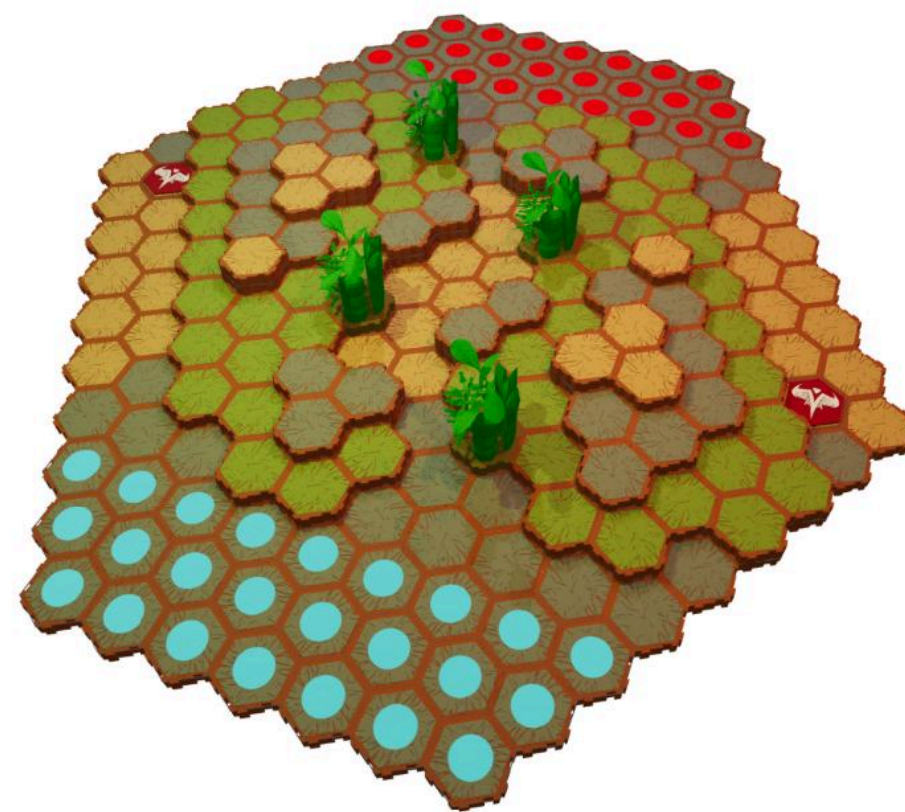

## SETUP

Notice centers and border colors	Grass dark green centers	Sand tan centers	Rock grey centers	Snow white centers with snowflakes
24 space tan borders				
7 space purple borders				
3 space black borders				
2 space yellow borders				
1 space red or blue borders				
Special Tiles				
<b>Wellspring Water</b> blue borders, white centers 		<b>Water</b> blue borders, white centers 		
<b>Connectable Walls</b> pink borders, purple centers add pillars to map on single spaces and connect with wall segments on adjacent wall spaces 		<b>Jungle Trees</b> brown borders, gold centers number indicates tree height 		

# Trampled

by superfrog

1

4

2

## SETUP

3

Notice centers and border colors	Grass dark green centers	Sand tan centers	Rock grey centers	Snow white centers with snowflakes
24 space tan borders				
7 space purple borders				
3 space black borders				
2 space yellow borders				
1 space red or blue borders				
Special Tiles				
<b>Wellspring Water</b> blue borders, white centers		<b>Water</b> blue borders, white centers		
<b>Connectable Walls</b> pink borders, purple centers add pillars to map on single spaces and connect with wall segments on adjacent wall spaces		<b>Jungle Trees</b> brown borders, gold centers number indicates tree height		