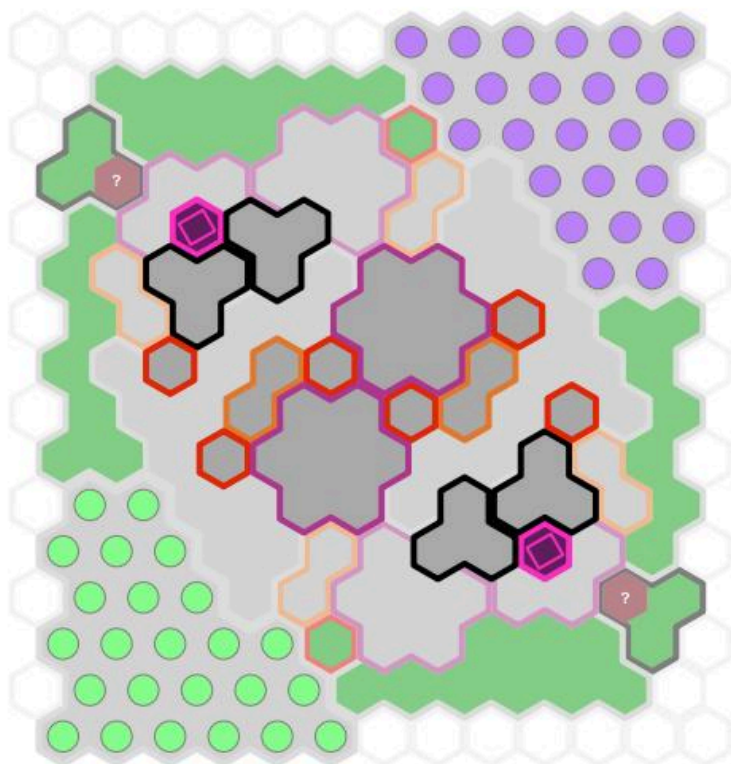

## SETUP

Notice centers and border colors	Grass dark green centers	Sand tan centers	Rock grey centers	Snow white centers with snowflakes
24 space tan borders				
7 space purple borders				
3 space black borders				
2 space yellow borders				
1 space red or blue borders				
Special Tiles				
<b>Wellspring Water</b> blue borders, white centers 		<b>Water</b> blue borders, white centers 		
<b>Connectable Walls</b> pink borders, purple centers add pillars to map on single spaces and connect with wall segments on adjacent wall spaces 		<b>Jungle Trees</b> brown borders, gold centers number indicates tree height 		

# Overthrown

by superfrog

1

2

3

4

## SETUP

3

Notice centers and border colors	Grass dark green centers	Sand tan centers	Rock grey centers	Snow white centers with snowflakes
24 space tan borders				
7 space purple borders				
3 space black borders				
2 space yellow borders				
1 space red or blue borders				
Special Tiles				
<b>Wellspring Water</b> blue borders, white centers		<b>Water</b> blue borders, white centers		
<b>Connectable Walls</b> pink borders, purple centers add pillars to map on single spaces and connect with wall segments on adjacent wall spaces		<b>Jungle Trees</b> brown borders, gold centers number indicates tree height		