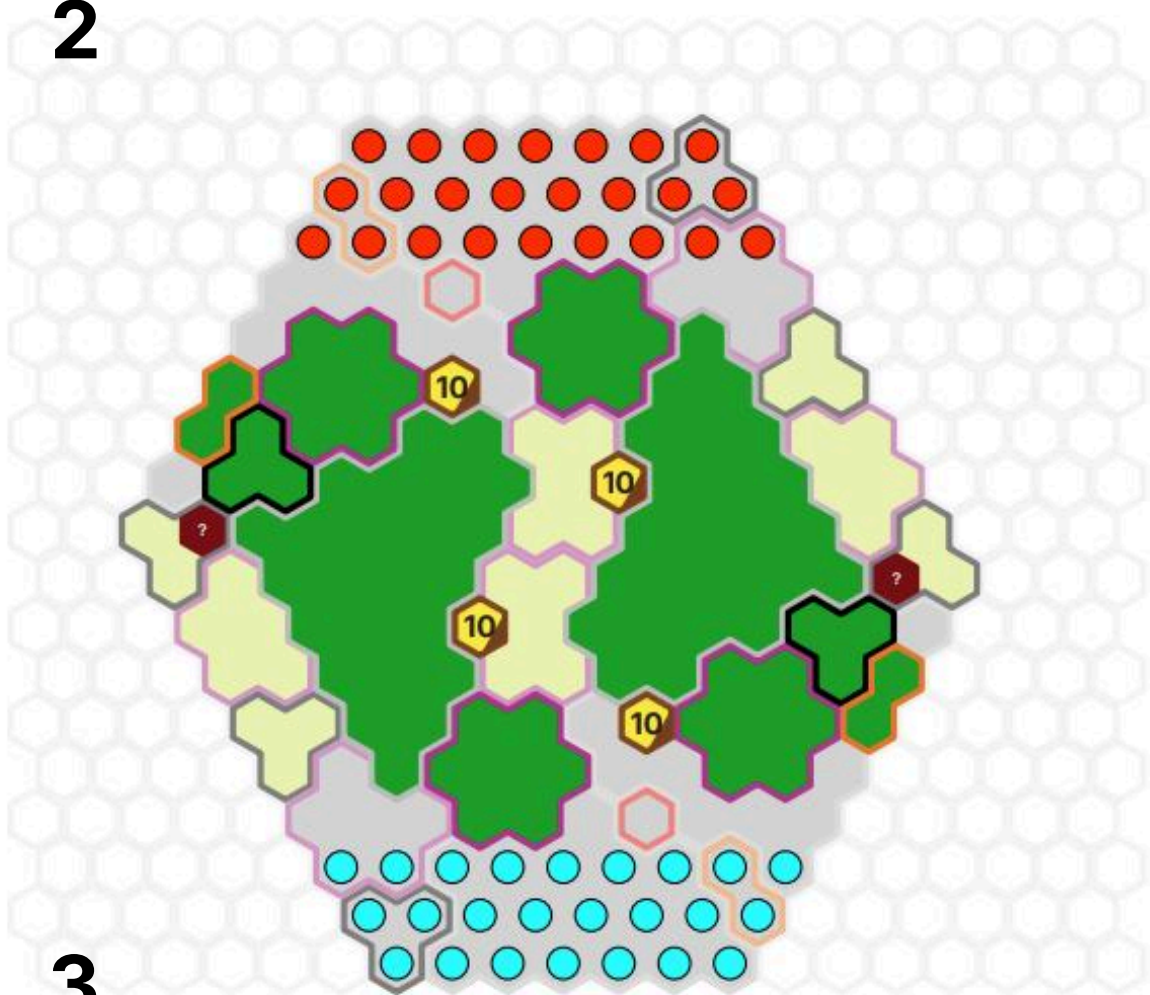

## SETUP

Notice centers and border colors	Grass dark green centers	Sand tan centers	Rock grey centers	Snow white centers with snowflakes
24 space tan borders				
7 space purple borders				
3 space black borders				
2 space yellow borders				
1 space red or blue borders				
Special Tiles				
<b>Wellspring Water</b> blue borders, white centers 		<b>Water</b> blue borders, white centers 		
<b>Connectable Walls</b> pink borders, purple centers add pillars to map on single spaces and connect with wall segments on adjacent wall spaces 		<b>Jungle Trees</b> brown borders, gold centers number indicates tree height 		

# Trampled

by superfrog

1

4

2

## SETUP

3

Notice centers and border colors	Grass dark green centers	Sand tan centers	Rock grey centers	Snow white centers with snowflakes
24 space tan borders				
7 space purple borders				
3 space black borders				
2 space yellow borders				
1 space red or blue borders				
Special Tiles				
<b>Wellspring Water</b> blue borders, white centers		<b>Water</b> blue borders, white centers		
<b>Connectable Walls</b> pink borders, purple centers add pillars to map on single spaces and connect with wall segments on adjacent wall spaces		<b>Jungle Trees</b> brown borders, gold centers number indicates tree height		