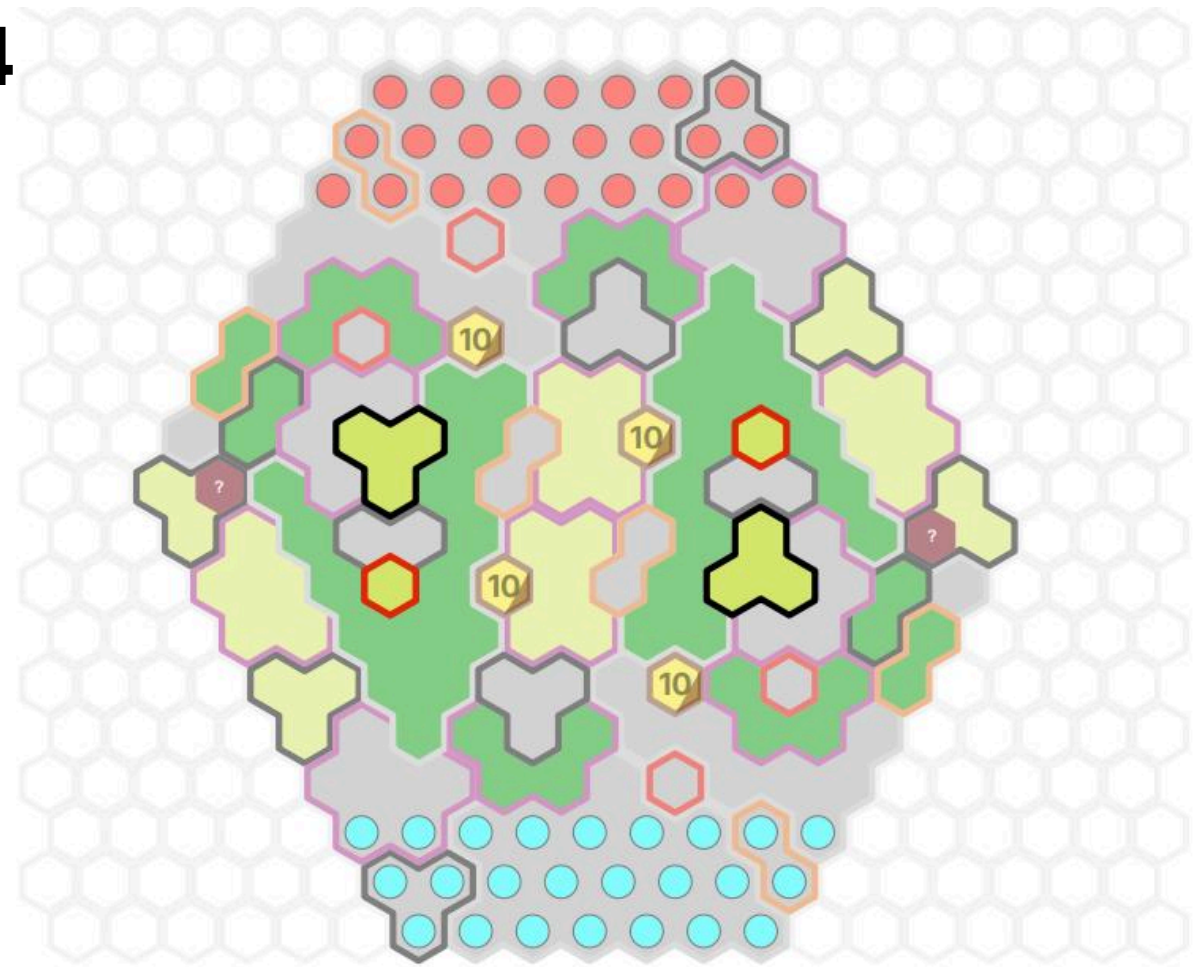

## SETUP

Notice centers and border colors	Grass dark green centers	Sand tan centers	Rock grey centers	Snow white centers with snowflakes
24 space tan borders				
7 space purple borders				
3 space black borders				
2 space yellow borders				
1 space red or blue borders				
Special Tiles				
<b>Wellspring Water</b> blue borders, white centers 		<b>Water</b> blue borders, white centers 		
<b>Connectable Walls</b> pink borders, purple centers add pillars to map on single spaces and connect with wall segments on adjacent wall spaces 		<b>Jungle Trees</b> brown borders, gold centers number indicates tree height 		

# Trampled

by superfrog

1

4

2

## SETUP

3

Notice centers and border colors	Grass dark green centers	Sand tan centers	Rock grey centers	Snow white centers with snowflakes
24 space tan borders				
7 space purple borders				
3 space black borders				
2 space yellow borders				
1 space red or blue borders				
Special Tiles				
<b>Wellspring Water</b> blue borders, white centers		<b>Water</b> blue borders, white centers		
<b>Connectable Walls</b> pink borders, purple centers add pillars to map on single spaces and connect with wall segments on adjacent wall spaces		<b>Jungle Trees</b> brown borders, gold centers number indicates tree height		