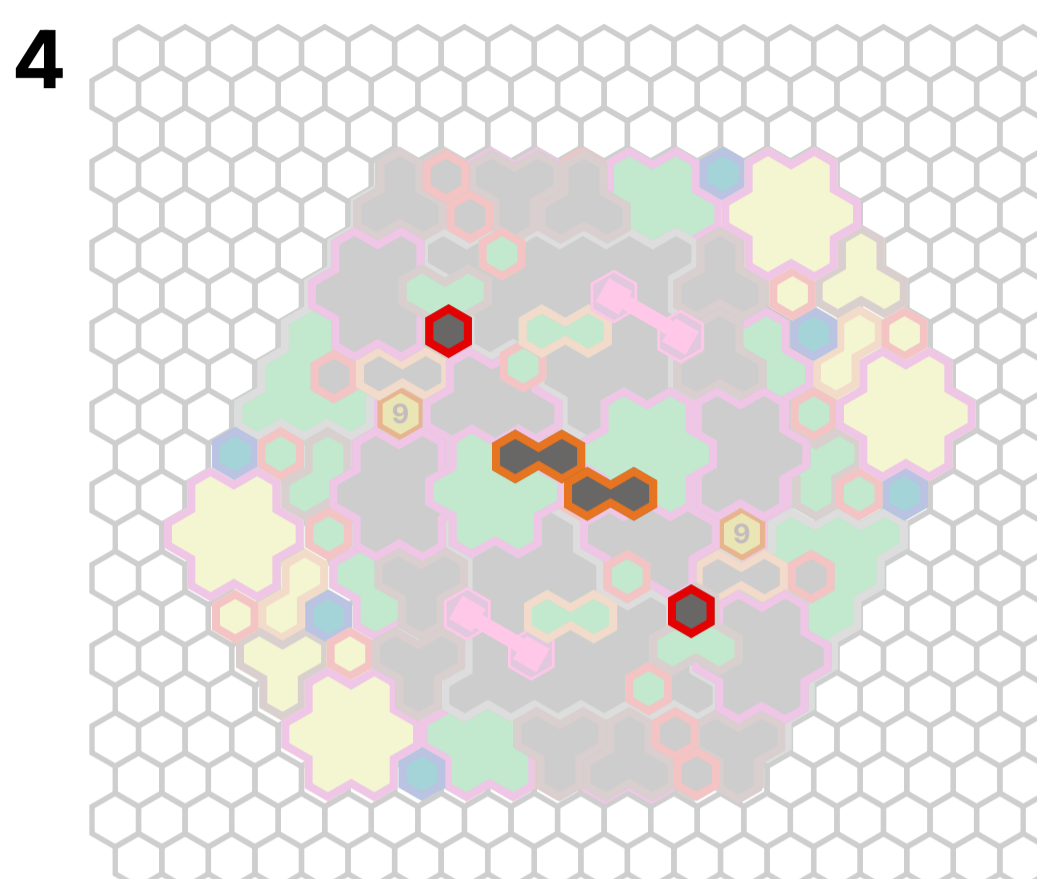

Talus

by Shurrig

SETUP

-  Start Zone 1
-  Start Zone 2

Notice centers and border colors	Grass dark green centers	Sand tan centers	Rock grey centers	Snow white centers with snowflakes
24 space tan borders				
7 space purple borders				
3 space black borders				
2 space yellow borders				
1 space red or blue borders				
Special Tiles				
Wellspring Water blue borders, white centers		Water blue borders, white centers		
				
Connectable Walls pink borders, purple centers add pillars to map on single spaces and connect with wall segments on adjacent wall spaces		Jungle Trees brown borders, gold centers number indicates tree height		
				

Oread

by Shurrig

SETUP

-  Start Zone 1
-  Start Zone 2

Notice centers and border colors	Grass dark green centers	Sand tan centers	Rock grey centers	Snow white centers with snowflakes
24 space tan borders				
7 space purple borders				
3 space black borders				
2 space yellow borders				
1 space red or blue borders				
Special Tiles				
Wellspring Water blue borders, white centers		Water blue borders, white centers		
				
Connectable Walls pink borders, purple centers add pillars to map on single spaces and connect with wall segments on adjacent wall spaces		Jungle Trees brown borders, gold centers number indicates tree height		
				

Terrapin

by Shurrig

SETUP

-  Start Zone 1
-  Start Zone 2

Notice centers and border colors	Grass dark green centers	Sand tan centers	Rock grey centers	Snow white centers with snowflakes
24 space tan borders				
7 space purple borders				
3 space black borders				
2 space yellow borders				
1 space red or blue borders				
Special Tiles				
Wellspring Water blue borders, white centers		Water blue borders, white centers		
				
Connectable Walls pink borders, purple centers add pillars to map on single spaces and connect with wall segments on adjacent wall spaces		Jungle Trees brown borders, gold centers number indicates tree height		
				