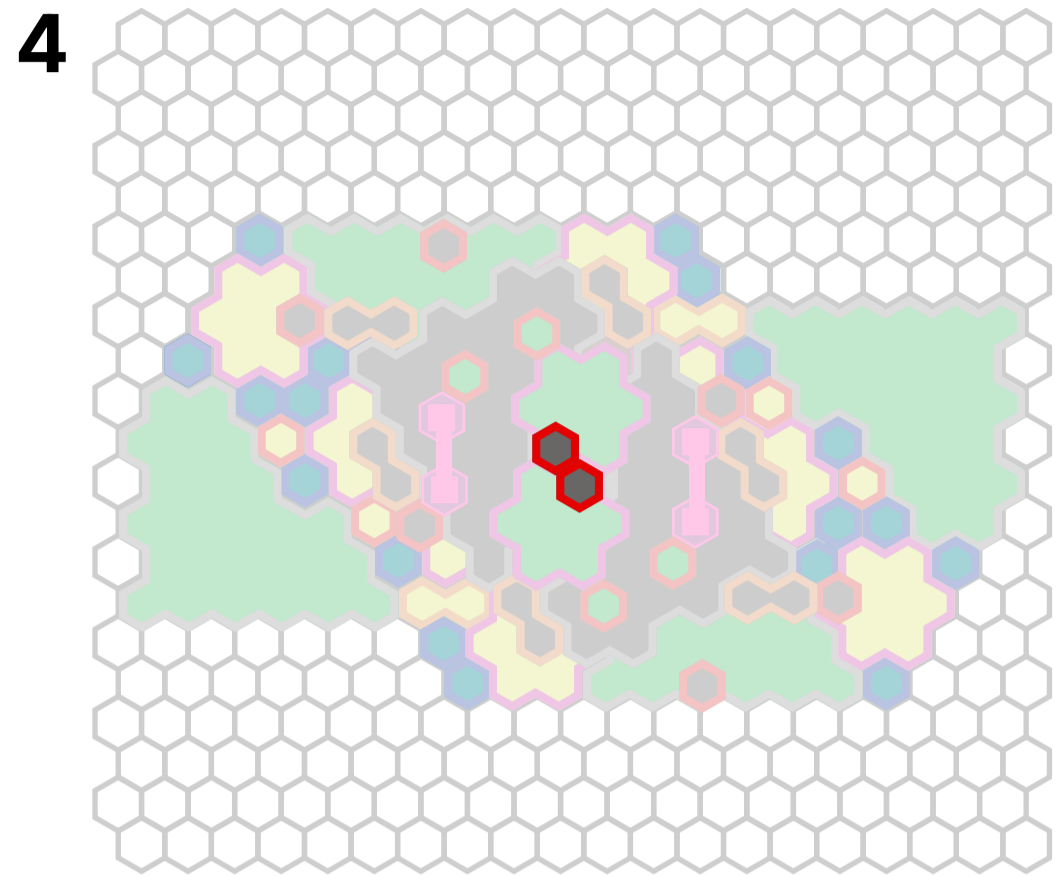

Talus

by Shurrig

SETUP

-  Start Zone 1
-  Start Zone 2

Notice centers and border colors	Grass dark green centers	Sand tan centers	Rock grey centers	Snow white centers with snowflakes
24 space tan borders				
7 space purple borders				
3 space black borders				
2 space yellow borders				
1 space red or blue borders				
Special Tiles				
Wellspring Water blue borders, white centers		Water blue borders, white centers		
				
Connectable Walls pink borders, purple centers add pillars to map on single spaces and connect with wall segments on adjacent wall spaces		Jungle Trees brown borders, gold centers number indicates tree height		
				

Oread

by Shurrig

SETUP

-  Start Zone 1
-  Start Zone 2

Notice centers and border colors	Grass dark green centers	Sand tan centers	Rock grey centers	Snow white centers with snowflakes
24 space tan borders				
7 space purple borders				
3 space black borders				
2 space yellow borders				
1 space red or blue borders				
Special Tiles				
Wellspring Water blue borders, white centers		Water blue borders, white centers		
				
Connectable Walls pink borders, purple centers add pillars to map on single spaces and connect with wall segments on adjacent wall spaces		Jungle Trees brown borders, gold centers number indicates tree height		
				

Terrapin

by Shurrig

SETUP

-  Start Zone 1
-  Start Zone 2

Notice centers and border colors	Grass dark green centers	Sand tan centers	Rock grey centers	Snow white centers with snowflakes
24 space tan borders				
7 space purple borders				
3 space black borders				
2 space yellow borders				
1 space red or blue borders				
Special Tiles				
Wellspring Water blue borders, white centers		Water blue borders, white centers		
				
Connectable Walls pink borders, purple centers add pillars to map on single spaces and connect with wall segments on adjacent wall spaces		Jungle Trees brown borders, gold centers number indicates tree height		
				