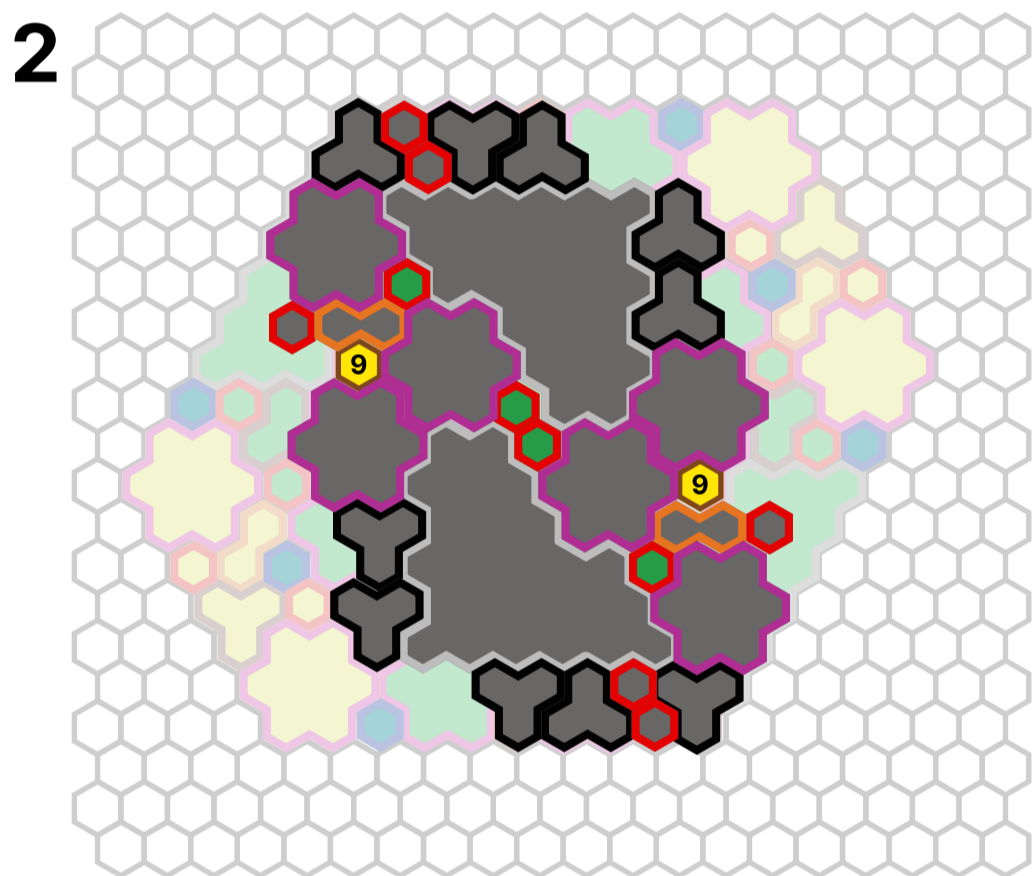

Talus

by Shurrig

SETUP

-  Start Zone 1
-  Start Zone 2

Notice centers and border colors	Grass dark green centers	Sand tan centers	Rock grey centers	Snow white centers with snowflakes
24 space tan borders				
7 space purple borders				
3 space black borders				
2 space yellow borders				
1 space red or blue borders				
Special Tiles				
Wellspring Water blue borders, white centers		Water blue borders, white centers		
				
Connectable Walls pink borders, purple centers add pillars to map on single spaces and connect with wall segments on adjacent wall spaces		Jungle Trees brown borders, gold centers number indicates tree height		
				

Oread

by Shurrig

SETUP

-  Start Zone 1
-  Start Zone 2

Notice centers and border colors	Grass dark green centers	Sand tan centers	Rock grey centers	Snow white centers with snowflakes
24 space tan borders				
7 space purple borders				
3 space black borders				
2 space yellow borders				
1 space red or blue borders				
Special Tiles				
Wellspring Water blue borders, white centers		Water blue borders, white centers		
				
Connectable Walls pink borders, purple centers add pillars to map on single spaces and connect with wall segments on adjacent wall spaces		Jungle Trees brown borders, gold centers number indicates tree height		
				

Terrapin

by Shurrig

SETUP

-  Start Zone 1
-  Start Zone 2

Notice centers and border colors	Grass dark green centers	Sand tan centers	Rock grey centers	Snow white centers with snowflakes
24 space tan borders				
7 space purple borders				
3 space black borders				
2 space yellow borders				
1 space red or blue borders				
Special Tiles				
Wellspring Water blue borders, white centers		Water blue borders, white centers		
				
Connectable Walls pink borders, purple centers add pillars to map on single spaces and connect with wall segments on adjacent wall spaces		Jungle Trees brown borders, gold centers number indicates tree height		
				