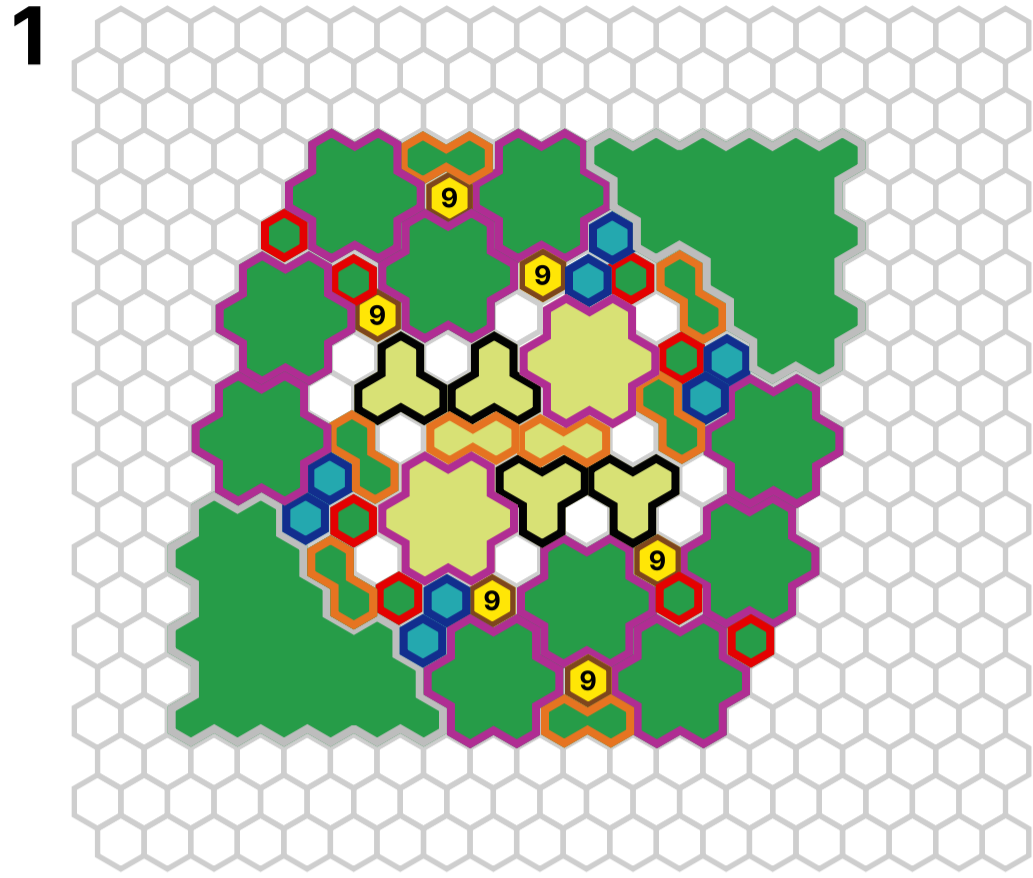

Kismet

by Shurig