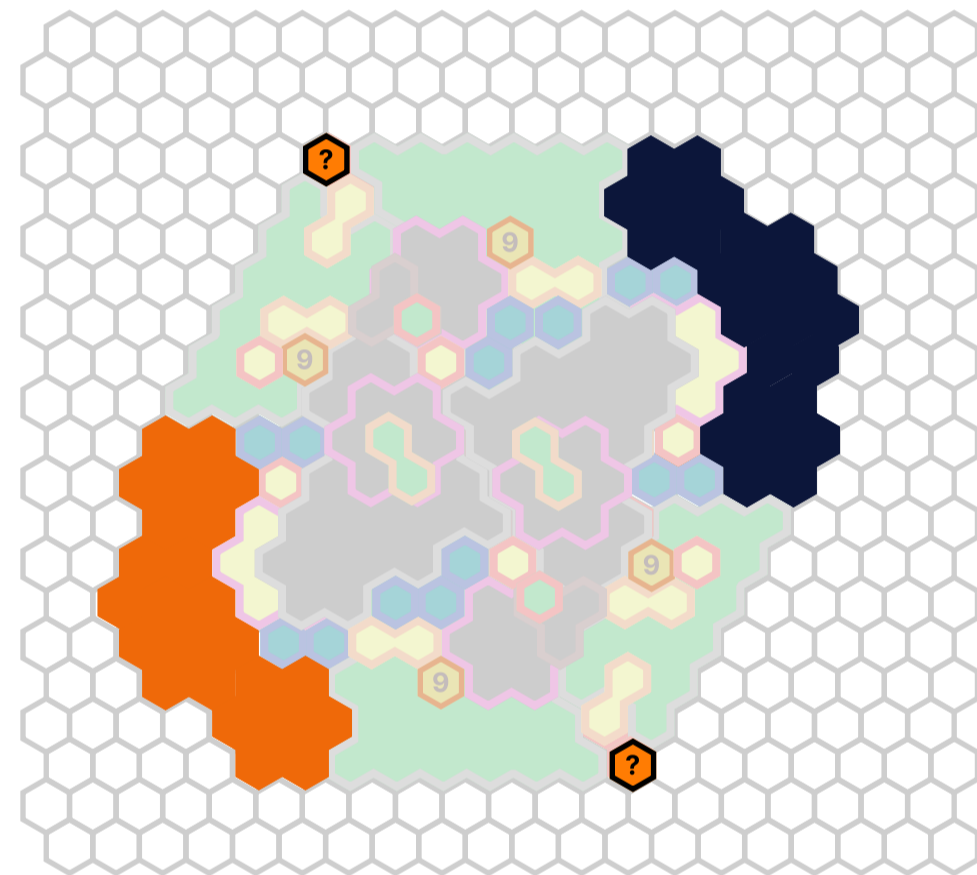

Talus

by Shurrig

SETUP

-  Start Zone 1
-  Start Zone 2

Notice centers and border colors	Grass dark green centers	Sand tan centers	Rock grey centers	Snow white centers with snowflakes
24 space tan borders				
7 space purple borders				
3 space black borders				
2 space yellow borders				
1 space red or blue borders				
Special Tiles				
Wellspring Water blue borders, white centers		Water blue borders, white centers		
				
Connectable Walls pink borders, purple centers add pillars to map on single spaces and connect with wall segments on adjacent wall spaces		Jungle Trees brown borders, gold centers number indicates tree height		
				

Oread

by Shurrig

SETUP

-  Start Zone 1
-  Start Zone 2

Notice centers and border colors	Grass dark green centers	Sand tan centers	Rock grey centers	Snow white centers with snowflakes
24 space tan borders				
7 space purple borders				
3 space black borders				
2 space yellow borders				
1 space red or blue borders				
Special Tiles				
Wellspring Water blue borders, white centers		Water blue borders, white centers		
				
Connectable Walls pink borders, purple centers add pillars to map on single spaces and connect with wall segments on adjacent wall spaces		Jungle Trees brown borders, gold centers number indicates tree height		
				

Terrapin

by Shurrig

SETUP

-  Start Zone 1
-  Start Zone 2

Notice centers and border colors	Grass dark green centers	Sand tan centers	Rock grey centers	Snow white centers with snowflakes
24 space tan borders				
7 space purple borders				
3 space black borders				
2 space yellow borders				
1 space red or blue borders				
Special Tiles				
Wellspring Water blue borders, white centers		Water blue borders, white centers		
				
Connectable Walls pink borders, purple centers add pillars to map on single spaces and connect with wall segments on adjacent wall spaces		Jungle Trees brown borders, gold centers number indicates tree height		
				