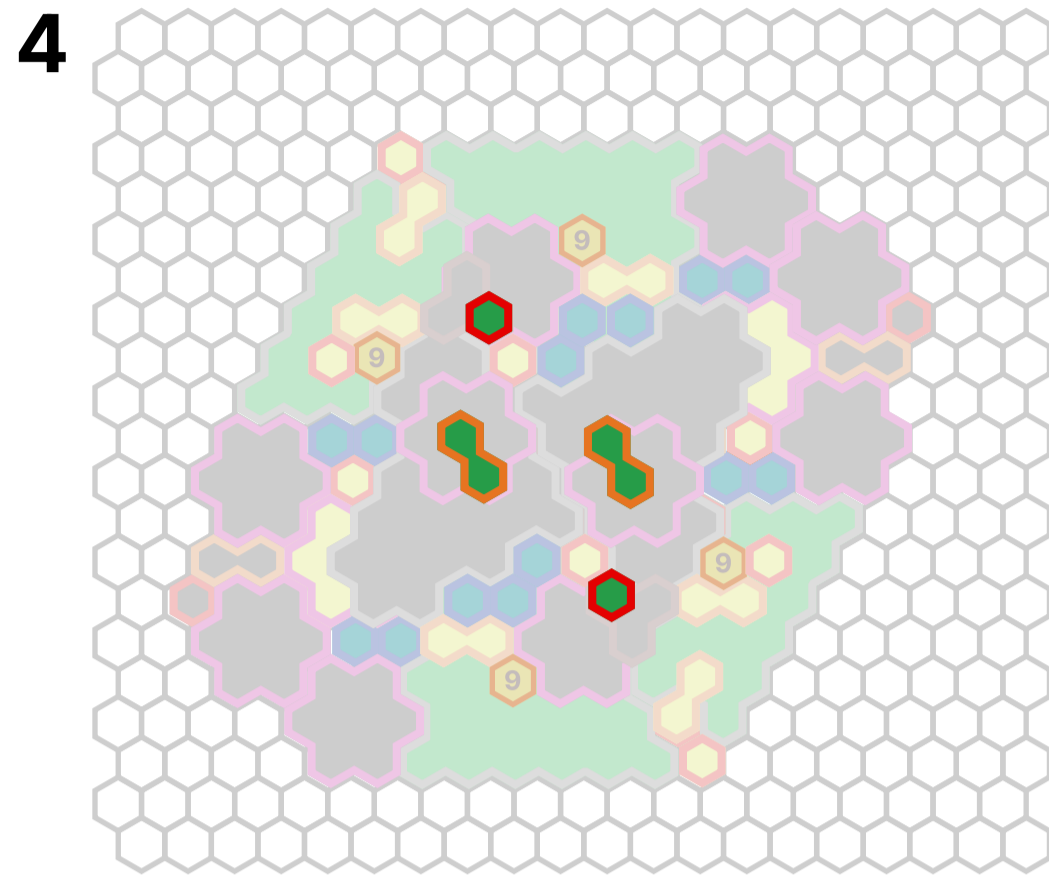

Talus

by Shurrig

SETUP

-  Start Zone 1
-  Start Zone 2

Notice centers and border colors	Grass dark green centers	Sand tan centers	Rock grey centers	Snow white centers with snowflakes
24 space tan borders				
7 space purple borders				
3 space black borders				
2 space yellow borders				
1 space red or blue borders				
Special Tiles				
Wellspring Water blue borders, white centers		Water blue borders, white centers		
				
Connectable Walls pink borders, purple centers add pillars to map on single spaces and connect with wall segments on adjacent wall spaces		Jungle Trees brown borders, gold centers number indicates tree height		
				

Oread

by Shurrig

SETUP

-  Start Zone 1
-  Start Zone 2

Notice centers and border colors	Grass dark green centers	Sand tan centers	Rock grey centers	Snow white centers with snowflakes
24 space tan borders				
7 space purple borders				
3 space black borders				
2 space yellow borders				
1 space red or blue borders				
Special Tiles				
Wellspring Water blue borders, white centers		Water blue borders, white centers		
				
Connectable Walls pink borders, purple centers add pillars to map on single spaces and connect with wall segments on adjacent wall spaces		Jungle Trees brown borders, gold centers number indicates tree height		
				

Terrapin

by Shurrig

SETUP

-  Start Zone 1
-  Start Zone 2

Notice centers and border colors	Grass dark green centers	Sand tan centers	Rock grey centers	Snow white centers with snowflakes
24 space tan borders				
7 space purple borders				
3 space black borders				
2 space yellow borders				
1 space red or blue borders				
Special Tiles				
Wellspring Water blue borders, white centers		Water blue borders, white centers		
				
Connectable Walls pink borders, purple centers add pillars to map on single spaces and connect with wall segments on adjacent wall spaces		Jungle Trees brown borders, gold centers number indicates tree height		
				