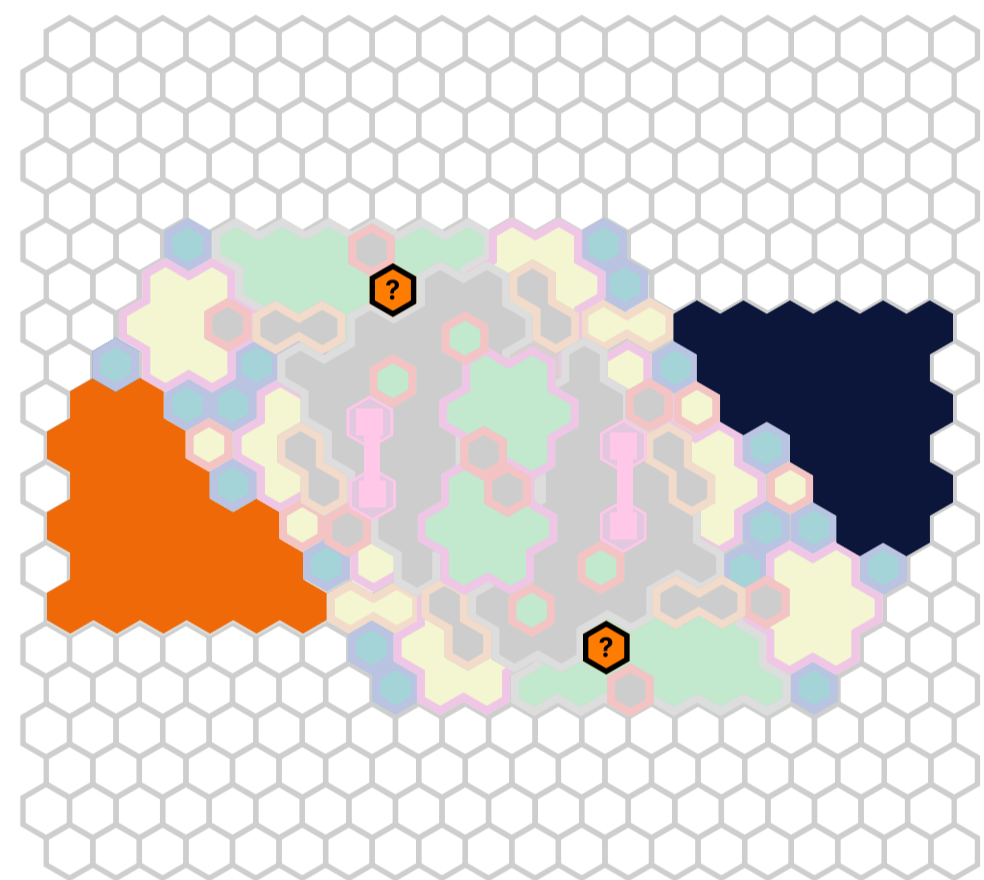

Talus

by Shurrig

SETUP

-  Start Zone 1
-  Start Zone 2

Notice centers and border colors	Grass dark green centers	Sand tan centers	Rock grey centers	Snow white centers with snowflakes
24 space tan borders				
7 space purple borders				
3 space black borders				
2 space yellow borders				
1 space red or blue borders				
Special Tiles				
Wellspring Water blue borders, white centers		Water blue borders, white centers		
				
Connectable Walls pink borders, purple centers add pillars to map on single spaces and connect with wall segments on adjacent wall spaces		Jungle Trees brown borders, gold centers number indicates tree height		
				

Oread

by Shurrig

SETUP

-  Start Zone 1
-  Start Zone 2

Notice centers and border colors	Grass dark green centers	Sand tan centers	Rock grey centers	Snow white centers with snowflakes
24 space tan borders				
7 space purple borders				
3 space black borders				
2 space yellow borders				
1 space red or blue borders				
Special Tiles				
Wellspring Water blue borders, white centers		Water blue borders, white centers		
				
Connectable Walls pink borders, purple centers add pillars to map on single spaces and connect with wall segments on adjacent wall spaces		Jungle Trees brown borders, gold centers number indicates tree height		
				

Terrapin

by Shurrig

SETUP

-  Start Zone 1
-  Start Zone 2

Notice centers and border colors	Grass dark green centers	Sand tan centers	Rock grey centers	Snow white centers with snowflakes
24 space tan borders				
7 space purple borders				
3 space black borders				
2 space yellow borders				
1 space red or blue borders				
Special Tiles				
Wellspring Water blue borders, white centers		Water blue borders, white centers		
				
Connectable Walls pink borders, purple centers add pillars to map on single spaces and connect with wall segments on adjacent wall spaces		Jungle Trees brown borders, gold centers number indicates tree height		
				