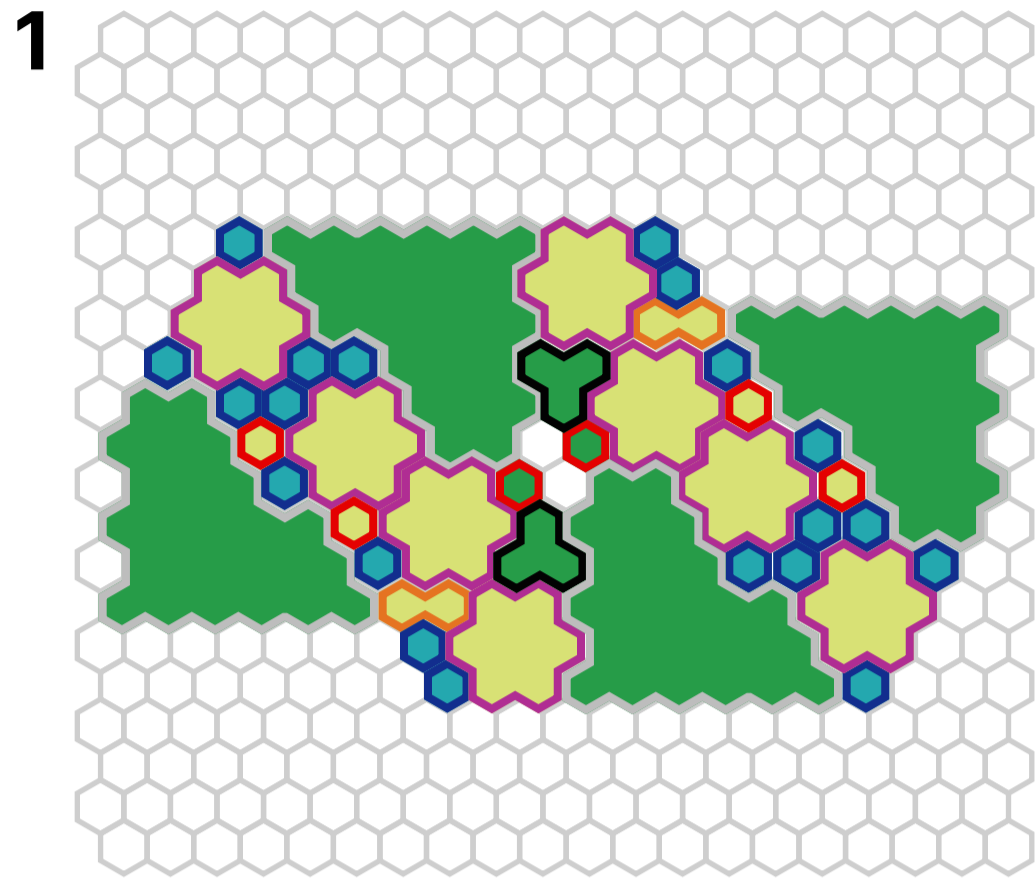

Talus

by Shurrig

SETUP

-  Start Zone 1
-  Start Zone 2

Notice centers and border colors	Grass dark green centers	Sand tan centers	Rock grey centers	Snow white centers with snowflakes
24 space tan borders				
7 space purple borders				
3 space black borders				
2 space yellow borders				
1 space red or blue borders				
Special Tiles				
Wellspring Water blue borders, white centers		Water blue borders, white centers		
				
Connectable Walls pink borders, purple centers add pillars to map on single spaces and connect with wall segments on adjacent wall spaces		Jungle Trees brown borders, gold centers number indicates tree height		
				

Oread

by Shurrig

SETUP

-  Start Zone 1
-  Start Zone 2

Notice centers and border colors	Grass dark green centers	Sand tan centers	Rock grey centers	Snow white centers with snowflakes
24 space tan borders				
7 space purple borders				
3 space black borders				
2 space yellow borders				
1 space red or blue borders				
Special Tiles				
Wellspring Water blue borders, white centers		Water blue borders, white centers		
				
Connectable Walls pink borders, purple centers add pillars to map on single spaces and connect with wall segments on adjacent wall spaces		Jungle Trees brown borders, gold centers number indicates tree height		
				

Terrapin

by Shurrig

SETUP

-  Start Zone 1
-  Start Zone 2

Notice centers and border colors	Grass dark green centers	Sand tan centers	Rock grey centers	Snow white centers with snowflakes
24 space tan borders				
7 space purple borders				
3 space black borders				
2 space yellow borders				
1 space red or blue borders				
Special Tiles				
Wellspring Water blue borders, white centers		Water blue borders, white centers		
				
Connectable Walls pink borders, purple centers add pillars to map on single spaces and connect with wall segments on adjacent wall spaces		Jungle Trees brown borders, gold centers number indicates tree height		
				