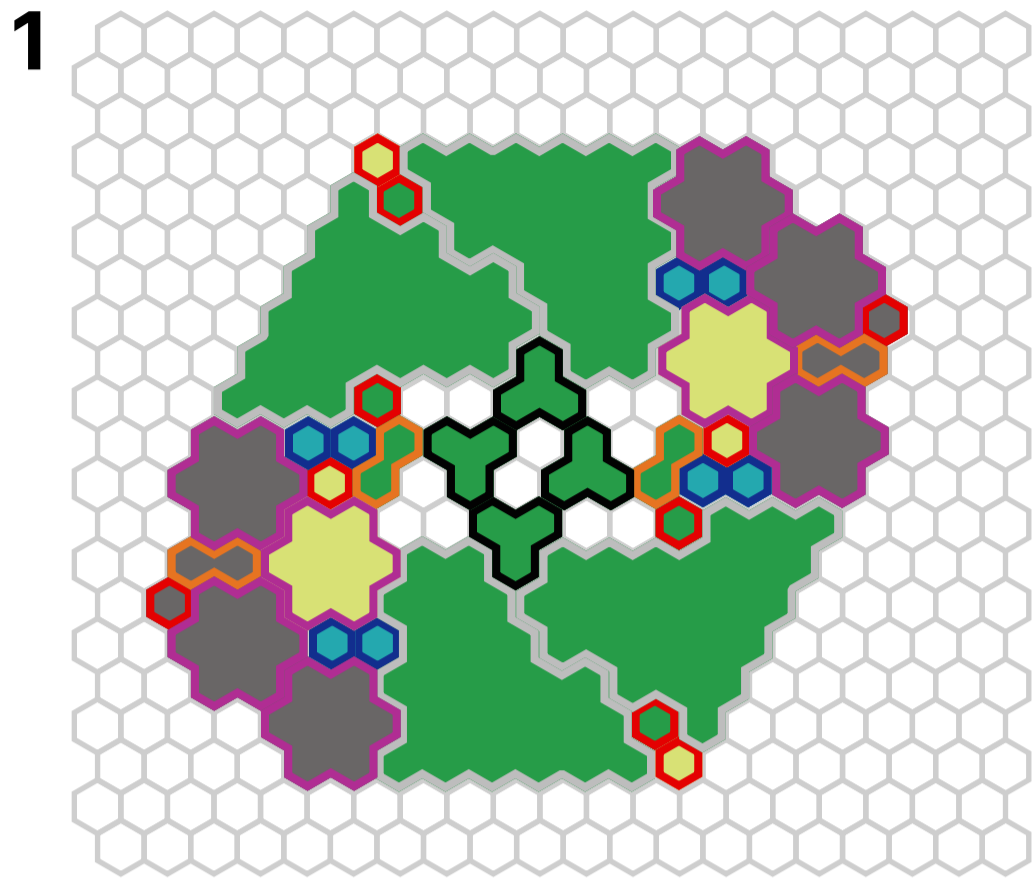

Talus

by Shurrig

SETUP

-  Start Zone 1
-  Start Zone 2

Notice centers and border colors	Grass dark green centers	Sand tan centers	Rock grey centers	Snow white centers with snowflakes
24 space tan borders				
7 space purple borders				
3 space black borders				
2 space yellow borders				
1 space red or blue borders				
Special Tiles				
Wellspring Water blue borders, white centers		Water blue borders, white centers		
				
Connectable Walls pink borders, purple centers add pillars to map on single spaces and connect with wall segments on adjacent wall spaces		Jungle Trees brown borders, gold centers number indicates tree height		
				

Oread

by Shurrig

SETUP

-  Start Zone 1
-  Start Zone 2

Notice centers and border colors	Grass dark green centers	Sand tan centers	Rock grey centers	Snow white centers with snowflakes
24 space tan borders				
7 space purple borders				
3 space black borders				
2 space yellow borders				
1 space red or blue borders				
Special Tiles				
Wellspring Water blue borders, white centers		Water blue borders, white centers		
				
Connectable Walls pink borders, purple centers add pillars to map on single spaces and connect with wall segments on adjacent wall spaces		Jungle Trees brown borders, gold centers number indicates tree height		
				

Terrapin

by Shurrig

SETUP

-  Start Zone 1
-  Start Zone 2

Notice centers and border colors	Grass dark green centers	Sand tan centers	Rock grey centers	Snow white centers with snowflakes
24 space tan borders				
7 space purple borders				
3 space black borders				
2 space yellow borders				
1 space red or blue borders				
Special Tiles				
Wellspring Water blue borders, white centers		Water blue borders, white centers		
				
Connectable Walls pink borders, purple centers add pillars to map on single spaces and connect with wall segments on adjacent wall spaces		Jungle Trees brown borders, gold centers number indicates tree height		
				