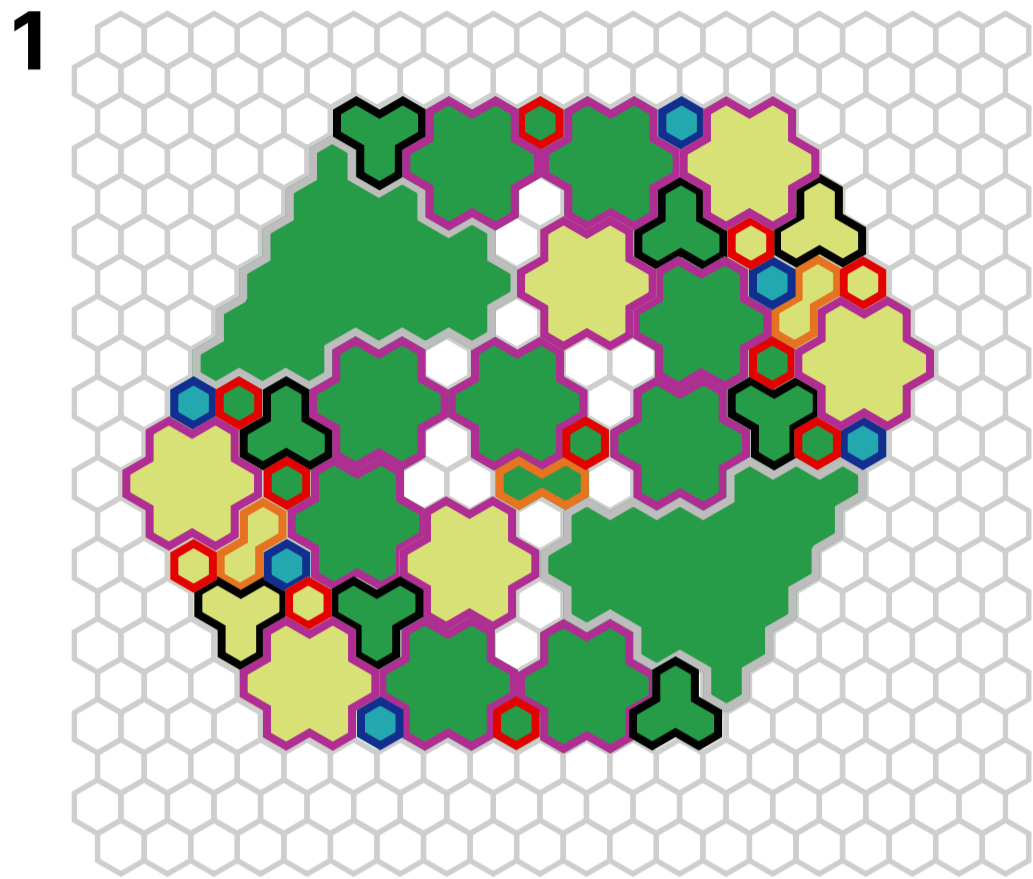

Talus

by Shurrig

SETUP

-  Start Zone 1
-  Start Zone 2

Notice centers and border colors	Grass dark green centers	Sand tan centers	Rock grey centers	Snow white centers with snowflakes
24 space tan borders				
7 space purple borders				
3 space black borders				
2 space yellow borders				
1 space red or blue borders				
Special Tiles				
Wellspring Water blue borders, white centers		Water blue borders, white centers		
				
Connectable Walls pink borders, purple centers add pillars to map on single spaces and connect with wall segments on adjacent wall spaces		Jungle Trees brown borders, gold centers number indicates tree height		
				

Oread

by Shurrig

SETUP

-  Start Zone 1
-  Start Zone 2

Notice centers and border colors	Grass dark green centers	Sand tan centers	Rock grey centers	Snow white centers with snowflakes
24 space tan borders				
7 space purple borders				
3 space black borders				
2 space yellow borders				
1 space red or blue borders				
Special Tiles				
Wellspring Water blue borders, white centers		Water blue borders, white centers		
				
Connectable Walls pink borders, purple centers add pillars to map on single spaces and connect with wall segments on adjacent wall spaces		Jungle Trees brown borders, gold centers number indicates tree height		
				

Terrapin

by Shurrig

SETUP

-  Start Zone 1
-  Start Zone 2

Notice centers and border colors	Grass dark green centers	Sand tan centers	Rock grey centers	Snow white centers with snowflakes
24 space tan borders				
7 space purple borders				
3 space black borders				
2 space yellow borders				
1 space red or blue borders				
Special Tiles				
Wellspring Water blue borders, white centers		Water blue borders, white centers		
				
Connectable Walls pink borders, purple centers add pillars to map on single spaces and connect with wall segments on adjacent wall spaces		Jungle Trees brown borders, gold centers number indicates tree height		
				