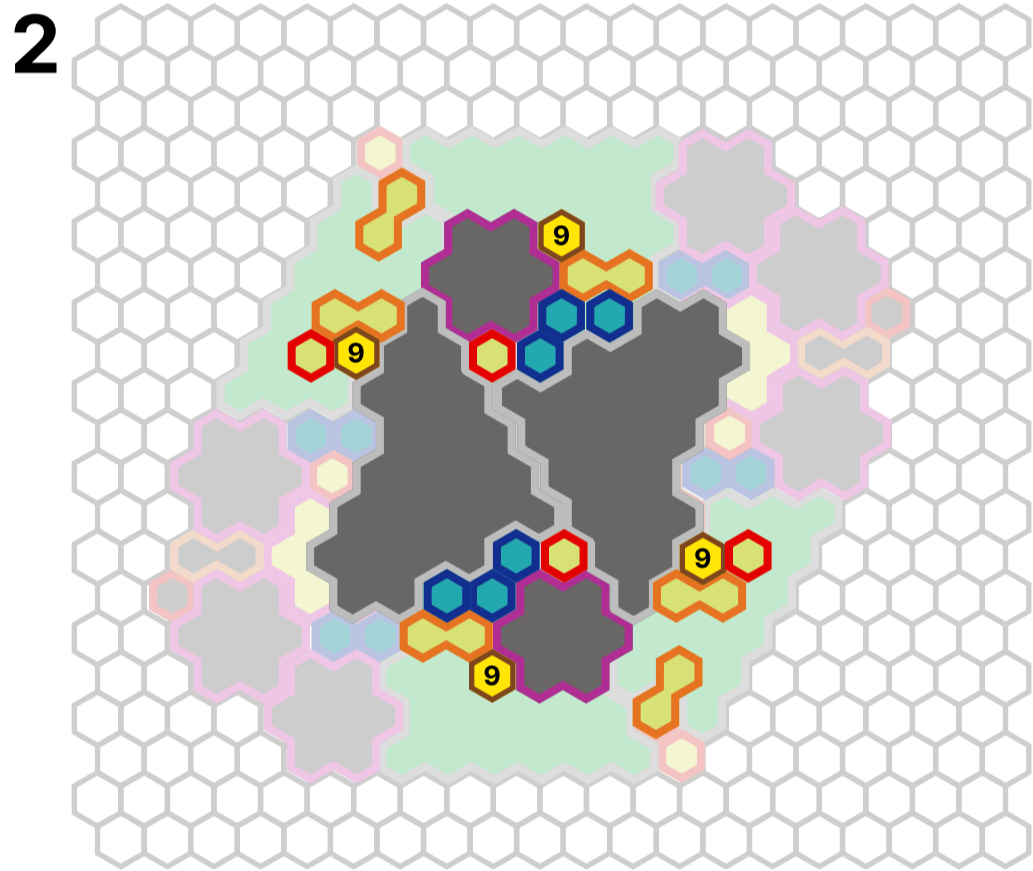

Talus

by Shurrig

SETUP

-  Start Zone 1
-  Start Zone 2

Notice centers and border colors	Grass dark green centers	Sand tan centers	Rock grey centers	Snow white centers with snowflakes
24 space tan borders				
7 space purple borders				
3 space black borders				
2 space yellow borders				
1 space red or blue borders				
Special Tiles				
Wellspring Water blue borders, white centers		Water blue borders, white centers		
				
Connectable Walls pink borders, purple centers add pillars to map on single spaces and connect with wall segments on adjacent wall spaces		Jungle Trees brown borders, gold centers number indicates tree height		
				

Oread

by Shurrig

SETUP

-  Start Zone 1
-  Start Zone 2

Notice centers and border colors	Grass dark green centers	Sand tan centers	Rock grey centers	Snow white centers with snowflakes
24 space tan borders				
7 space purple borders				
3 space black borders				
2 space yellow borders				
1 space red or blue borders				
Special Tiles				
Wellspring Water blue borders, white centers		Water blue borders, white centers		
				
Connectable Walls pink borders, purple centers add pillars to map on single spaces and connect with wall segments on adjacent wall spaces		Jungle Trees brown borders, gold centers number indicates tree height		
				

Terrapin

by Shurrig

SETUP

-  Start Zone 1
-  Start Zone 2

Notice centers and border colors	Grass dark green centers	Sand tan centers	Rock grey centers	Snow white centers with snowflakes
24 space tan borders				
7 space purple borders				
3 space black borders				
2 space yellow borders				
1 space red or blue borders				
Special Tiles				
Wellspring Water blue borders, white centers		Water blue borders, white centers		
				
Connectable Walls pink borders, purple centers add pillars to map on single spaces and connect with wall segments on adjacent wall spaces		Jungle Trees brown borders, gold centers number indicates tree height		
				