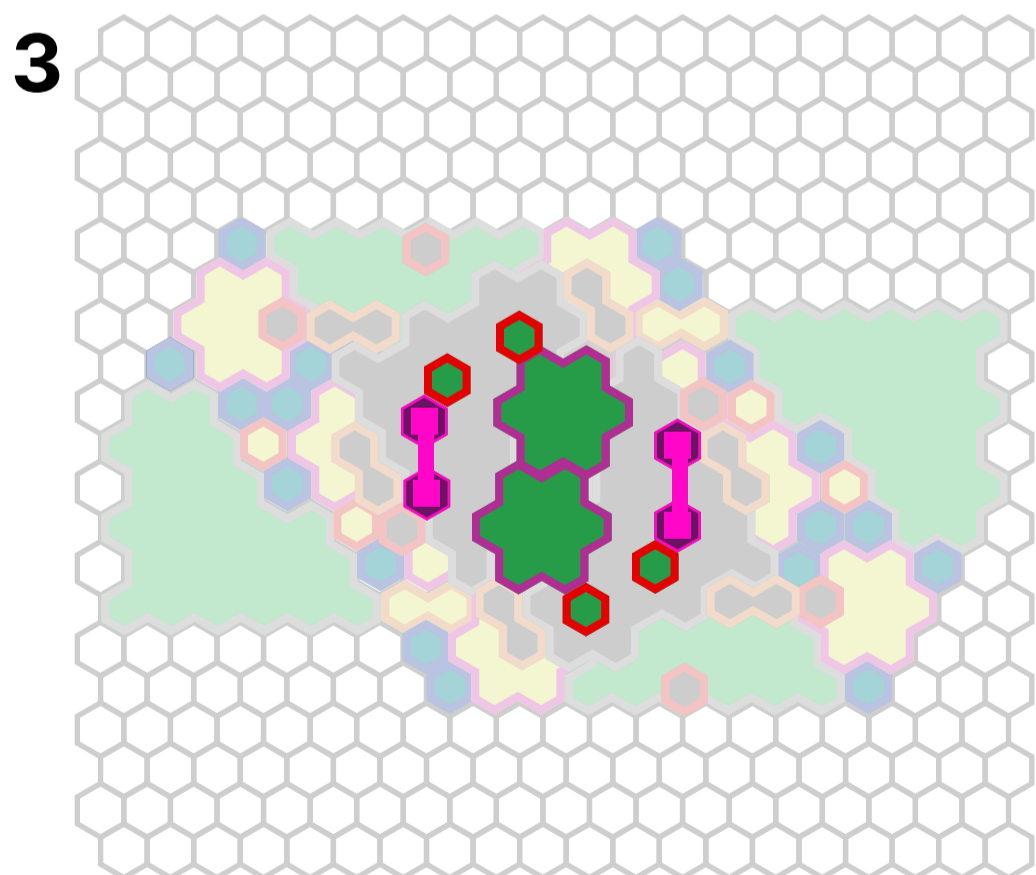

Talus

by Shurrig

SETUP

-  Start Zone 1
-  Start Zone 2

Notice centers and border colors	Grass dark green centers	Sand tan centers	Rock grey centers	Snow white centers with snowflakes
24 space tan borders				
7 space purple borders				
3 space black borders				
2 space yellow borders				
1 space red or blue borders				
Special Tiles				
Wellspring Water blue borders, white centers		Water blue borders, white centers		
				
Connectable Walls pink borders, purple centers add pillars to map on single spaces and connect with wall segments on adjacent wall spaces		Jungle Trees brown borders, gold centers number indicates tree height		
				

Oread

by Shurrig

SETUP

-  Start Zone 1
-  Start Zone 2

Notice centers and border colors	Grass dark green centers	Sand tan centers	Rock grey centers	Snow white centers with snowflakes
24 space tan borders				
7 space purple borders				
3 space black borders				
2 space yellow borders				
1 space red or blue borders				
Special Tiles				
Wellspring Water blue borders, white centers		Water blue borders, white centers		
				
Connectable Walls pink borders, purple centers add pillars to map on single spaces and connect with wall segments on adjacent wall spaces		Jungle Trees brown borders, gold centers number indicates tree height		
				

Terrapin

by Shurrig

SETUP

-  Start Zone 1
-  Start Zone 2

Notice centers and border colors	Grass dark green centers	Sand tan centers	Rock grey centers	Snow white centers with snowflakes
24 space tan borders				
7 space purple borders				
3 space black borders				
2 space yellow borders				
1 space red or blue borders				
Special Tiles				
Wellspring Water blue borders, white centers		Water blue borders, white centers		
				
Connectable Walls pink borders, purple centers add pillars to map on single spaces and connect with wall segments on adjacent wall spaces		Jungle Trees brown borders, gold centers number indicates tree height		
				