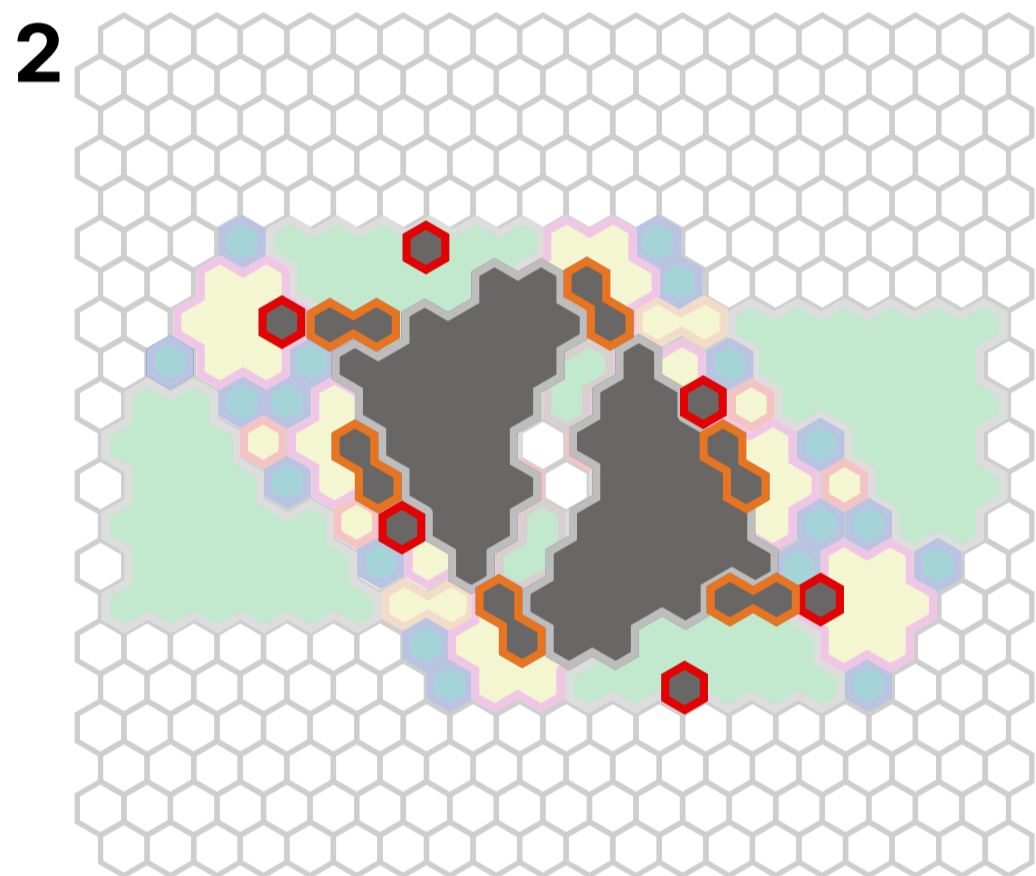

Talus

by Shurrig

SETUP

-  Start Zone 1
-  Start Zone 2

Notice centers and border colors	Grass dark green centers	Sand tan centers	Rock grey centers	Snow white centers with snowflakes
24 space tan borders				
7 space purple borders				
3 space black borders				
2 space yellow borders				
1 space red or blue borders				
Special Tiles				
Wellspring Water blue borders, white centers		Water blue borders, white centers		
				
Connectable Walls pink borders, purple centers add pillars to map on single spaces and connect with wall segments on adjacent wall spaces		Jungle Trees brown borders, gold centers number indicates tree height		
				

Oread

by Shurrig

SETUP

-  Start Zone 1
-  Start Zone 2

Notice centers and border colors	Grass dark green centers	Sand tan centers	Rock grey centers	Snow white centers with snowflakes
24 space tan borders				
7 space purple borders				
3 space black borders				
2 space yellow borders				
1 space red or blue borders				
Special Tiles				
Wellspring Water blue borders, white centers		Water blue borders, white centers		
				
Connectable Walls pink borders, purple centers add pillars to map on single spaces and connect with wall segments on adjacent wall spaces		Jungle Trees brown borders, gold centers number indicates tree height		
				

Terrapin

by Shurrig

SETUP

-  Start Zone 1
-  Start Zone 2

Notice centers and border colors	Grass dark green centers	Sand tan centers	Rock grey centers	Snow white centers with snowflakes
24 space tan borders				
7 space purple borders				
3 space black borders				
2 space yellow borders				
1 space red or blue borders				
Special Tiles				
Wellspring Water blue borders, white centers		Water blue borders, white centers		
				
Connectable Walls pink borders, purple centers add pillars to map on single spaces and connect with wall segments on adjacent wall spaces		Jungle Trees brown borders, gold centers number indicates tree height		
				