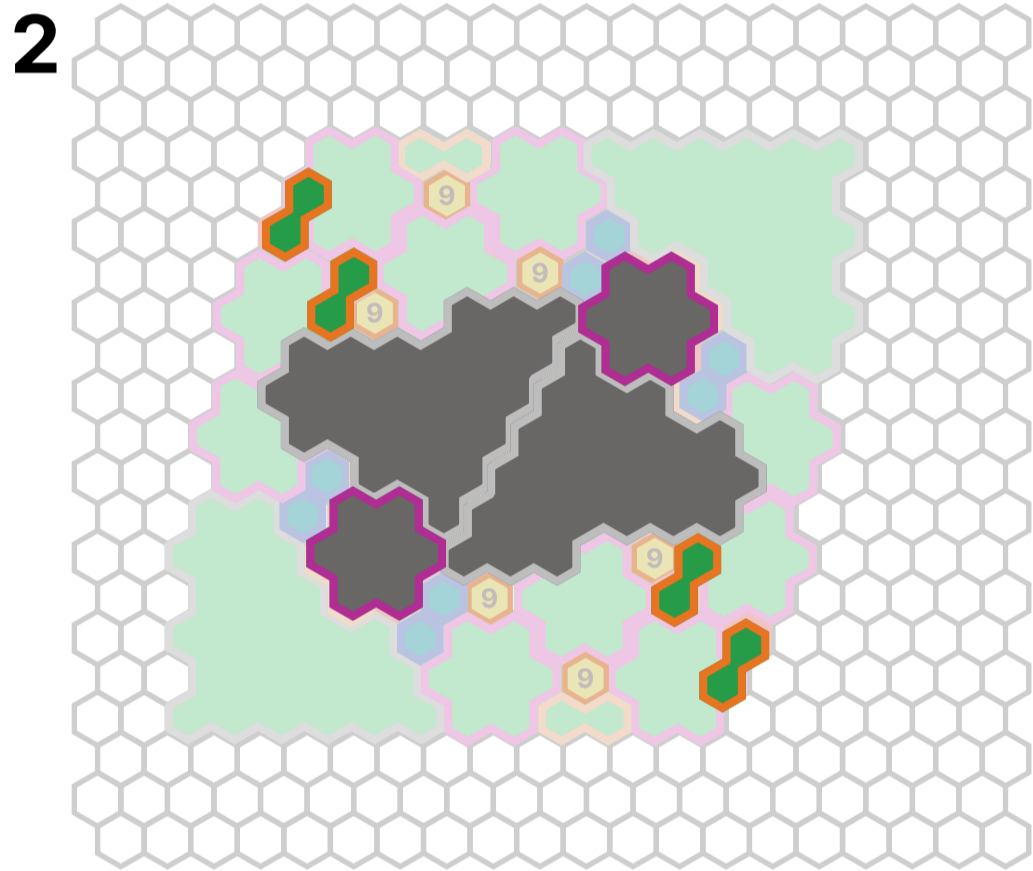

Oread

by Shurrig

SETUP

-  Start Zone 1
-  Start Zone 2

Notice centers and border colors	Grass dark green centers	Sand tan centers	Rock grey centers	Snow white centers with snowflakes
24 space tan borders				
7 space purple borders				
3 space black borders				
2 space yellow borders				
1 space red or blue borders				
Special Tiles				
Wellspring Water blue borders, white centers		Water blue borders, white centers		
				
Connectable Walls pink borders, purple centers add pillars to map on single spaces and connect with wall segments on adjacent wall spaces		Jungle Trees brown borders, gold centers number indicates tree height		
				

Terrapin

by Shurrig

SETUP

-  Start Zone 1
-  Start Zone 2

Notice centers and border colors	Grass dark green centers	Sand tan centers	Rock grey centers	Snow white centers with snowflakes
24 space tan borders				
7 space purple borders				
3 space black borders				
2 space yellow borders				
1 space red or blue borders				
Special Tiles				
Wellspring Water blue borders, white centers		Water blue borders, white centers		
				
Connectable Walls pink borders, purple centers add pillars to map on single spaces and connect with wall segments on adjacent wall spaces		Jungle Trees brown borders, gold centers number indicates tree height		
				

Kismet

by Shurig

SETUP

-  Start Zone 1
-  Start Zone 2

Notice centers and border colors	Grass dark green centers	Sand tan centers	Rock grey centers	Snow white centers with snowflakes
24 space tan borders				
7 space purple borders				
3 space black borders				
2 space yellow borders				
1 space red or blue borders				
Special Tiles				
Wellspring Water blue borders, white centers		Water blue borders, white centers		
				
Connectable Walls pink borders, purple centers add pillars to map on single spaces and connect with wall segments on adjacent wall spaces		Jungle Trees brown borders, gold centers number indicates tree height		
