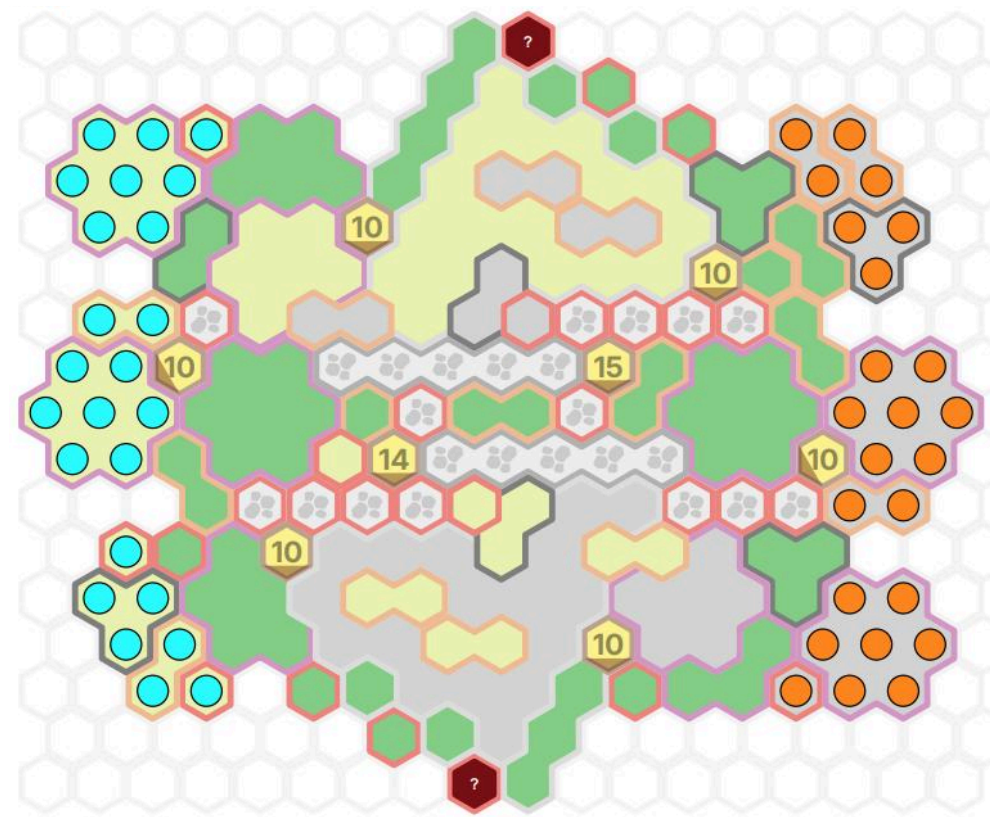

Expedition by RainyDays

1

4

2

SETUP

3

Notice centers and border colors	Grass dark green centers	Sand tan centers	Rock grey centers	Snow white centers with snowflakes
24 space tan borders				
7 space purple borders				
3 space black borders				
2 space yellow borders				
1 space red or blue borders				
Special Tiles				
Wellspring Water blue borders, white centers 		Water blue borders, white centers 		
Connectable Walls pink borders, purple centers add pillars to map on single spaces and connect with wall segments on adjacent wall spaces 		Jungle Trees brown borders, gold centers number indicates tree height 		

Sets required: 1x Lands of Valhalla,
1x Roads of Valhalla, 1x Grove at Laur's Edge