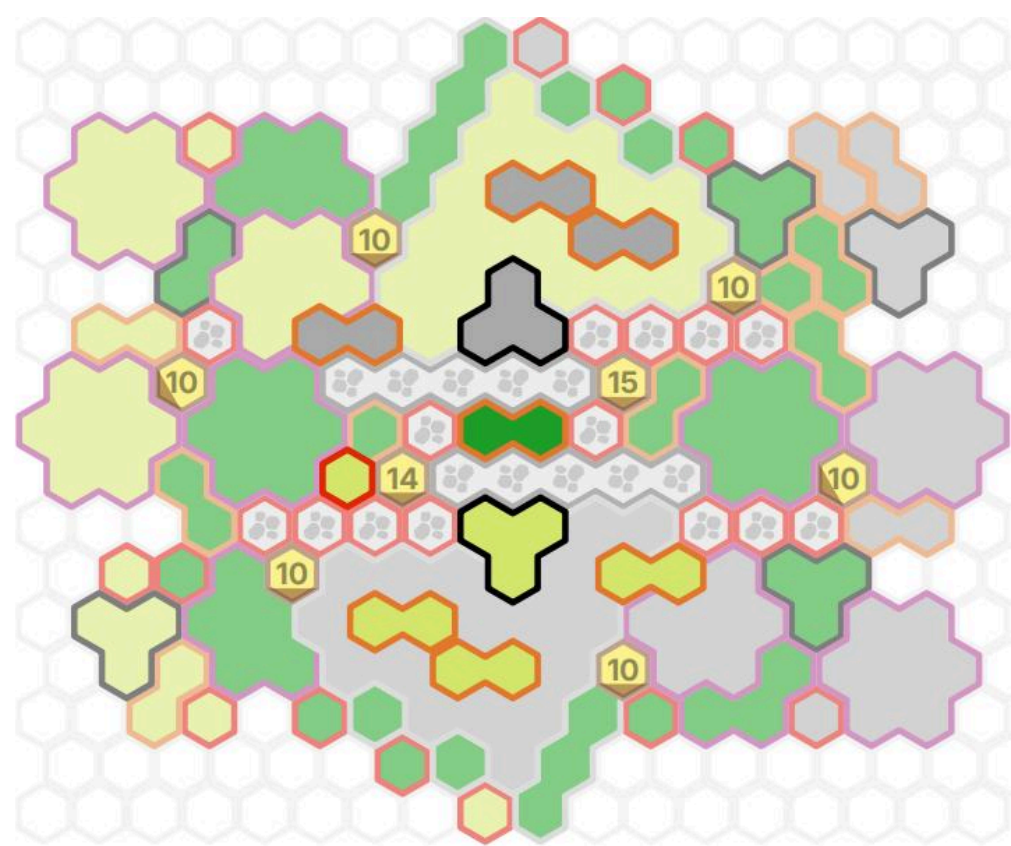

Expedition by RainyDays

1

4

2

SETUP

3

Notice centers and border colors	Grass dark green centers	Sand tan centers	Rock grey centers	Snow white centers with snowflakes
24 space tan borders				
7 space purple borders				
3 space black borders				
2 space yellow borders				
1 space red or blue borders				
Special Tiles				
Wellspring Water blue borders, white centers 		Water blue borders, white centers 		
Connectable Walls pink borders, purple centers add pillars to map on single spaces and connect with wall segments on adjacent wall spaces 		Jungle Trees brown borders, gold centers number indicates tree height 		

Sets required: 1x Lands of Valhalla,
1x Roads of Valhalla, 1x Grove at Laur's Edge