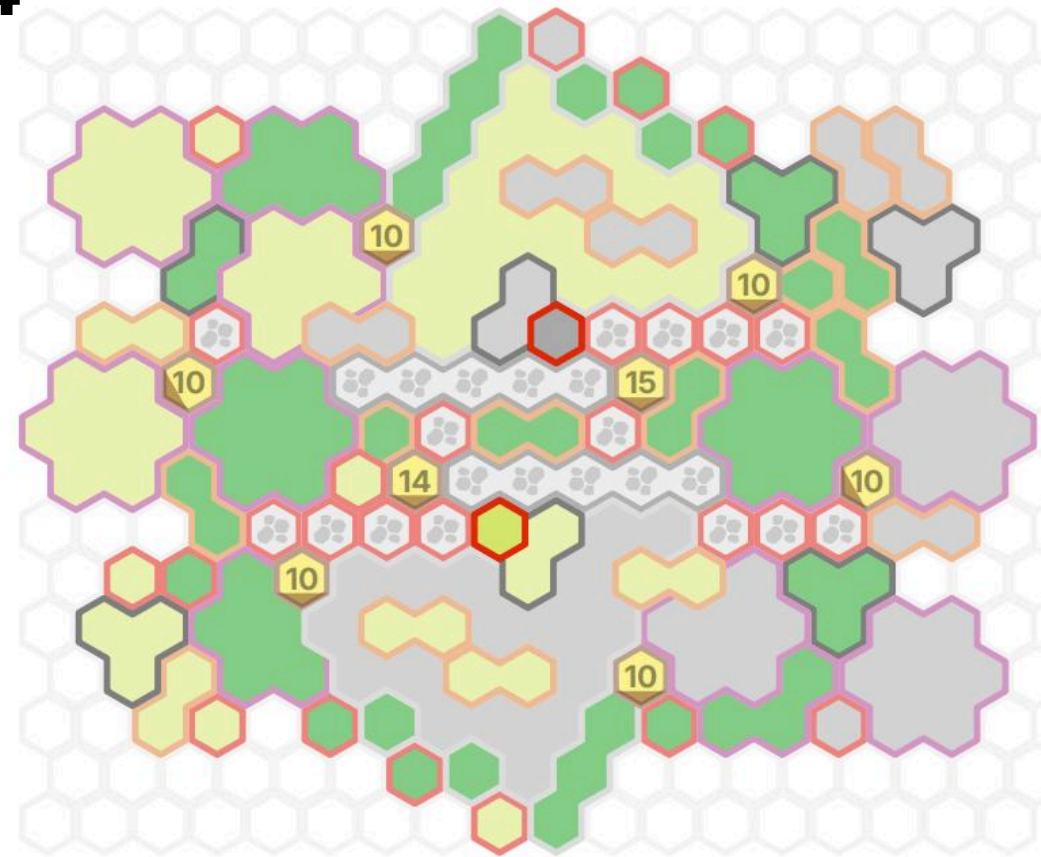

Expedition by RainyDays

1

4

2

SETUP

3

Notice centers and border colors	Grass dark green centers	Sand tan centers	Rock grey centers	Snow white centers with snowflakes
24 space tan borders				
7 space purple borders				
3 space black borders				
2 space yellow borders				
1 space red or blue borders				
Special Tiles				
Wellspring Water blue borders, white centers 		Water blue borders, white centers 		
Connectable Walls pink borders, purple centers add pillars to map on single spaces and connect with wall segments on adjacent wall spaces 		Jungle Trees brown borders, gold centers number indicates tree height 		

Sets required: 1x Lands of Valhalla,
1x Roads of Valhalla, 1x Grove at Laur's Edge