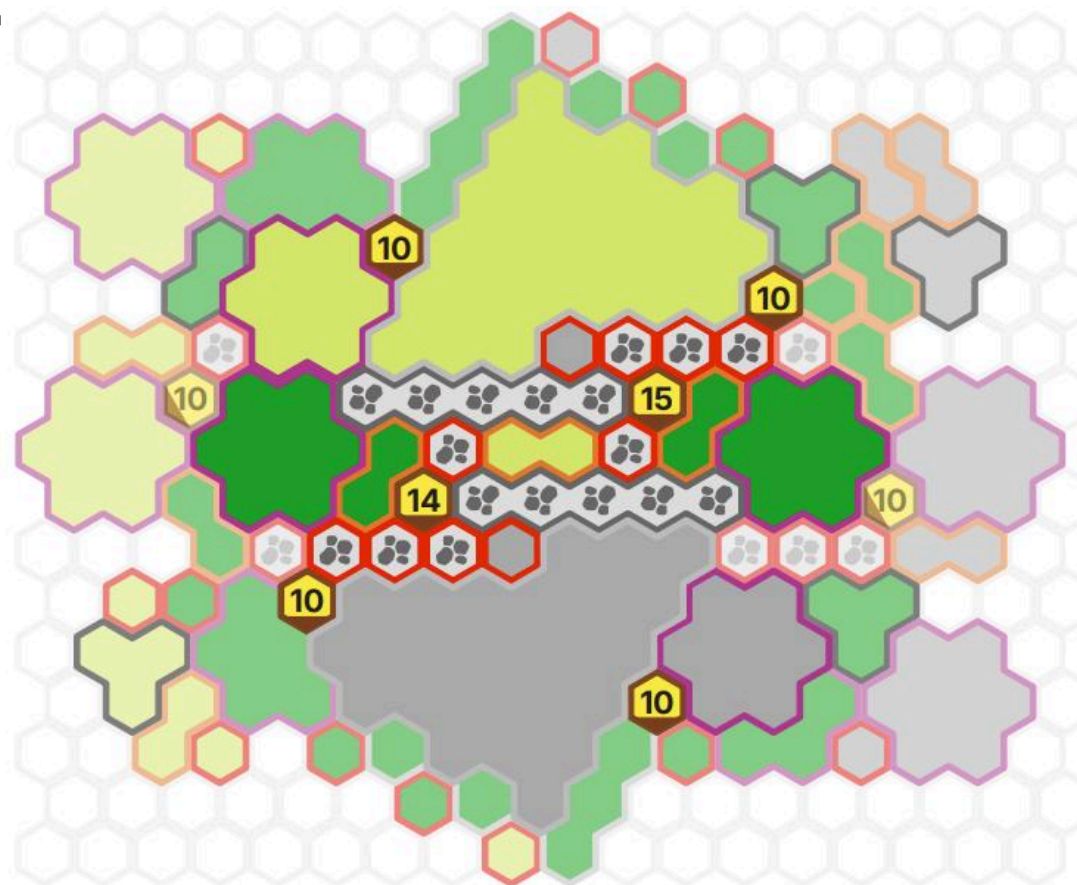

Expedition by RainyDays

1

4

2

SETUP

3

Notice centers and border colors	Grass dark green centers	Sand tan centers	Rock grey centers	Snow white centers with snowflakes
24 space tan borders				
7 space purple borders				
3 space black borders				
2 space yellow borders				
1 space red or blue borders				
Special Tiles				
Wellspring Water blue borders, white centers 		Water blue borders, white centers 		
Connectable Walls pink borders, purple centers add pillars to map on single spaces and connect with wall segments on adjacent wall spaces 		Jungle Trees brown borders, gold centers number indicates tree height 		

Sets required: 1x Lands of Valhalla,
1x Roads of Valhalla, 1x Grove at Laur's Edge