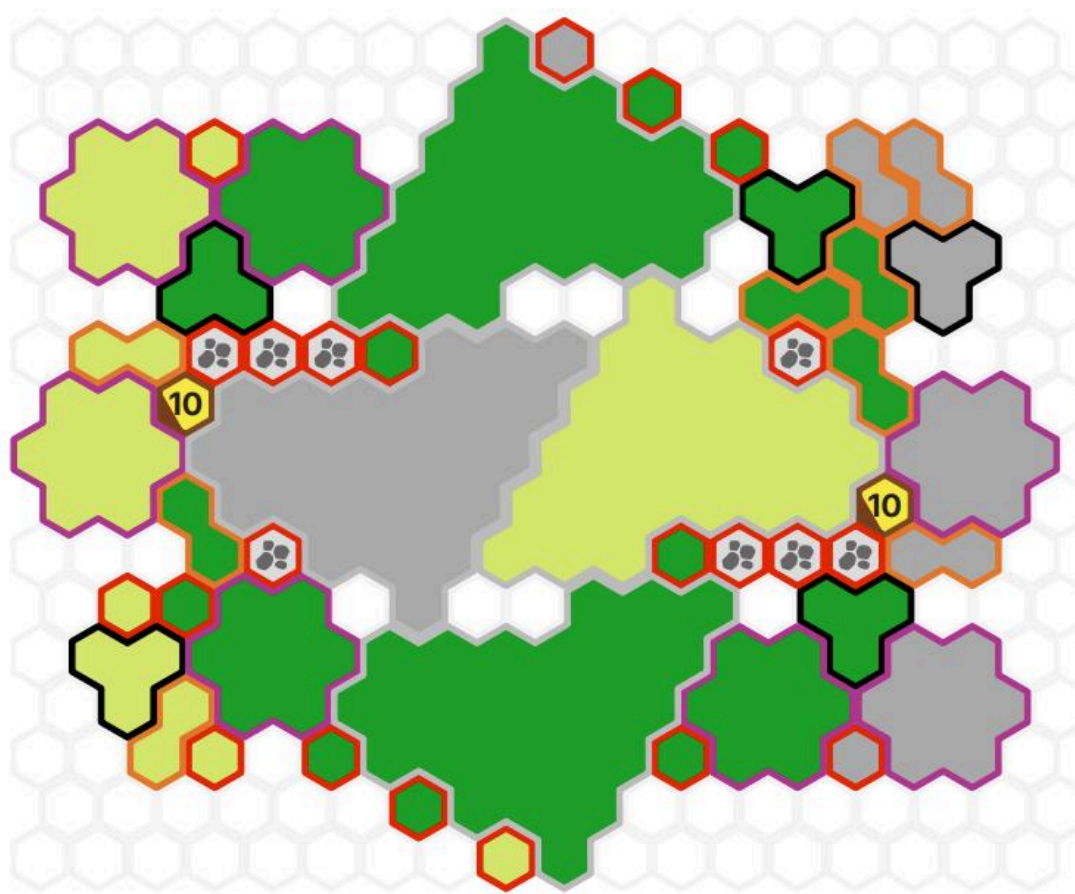

Expedition by RainyDays

1

4

2

SETUP

3

Notice centers and border colors	Grass dark green centers	Sand tan centers	Rock grey centers	Snow white centers with snowflakes
24 space tan borders				
7 space purple borders				
3 space black borders				
2 space yellow borders				
1 space red or blue borders				
Special Tiles				
Wellspring Water blue borders, white centers 		Water blue borders, white centers 		
Connectable Walls pink borders, purple centers add pillars to map on single spaces and connect with wall segments on adjacent wall spaces 		Jungle Trees brown borders, gold centers number indicates tree height 		

Sets required: 1x Lands of Valhalla,
1x Roads of Valhalla, 1x Grove at Laur's Edge